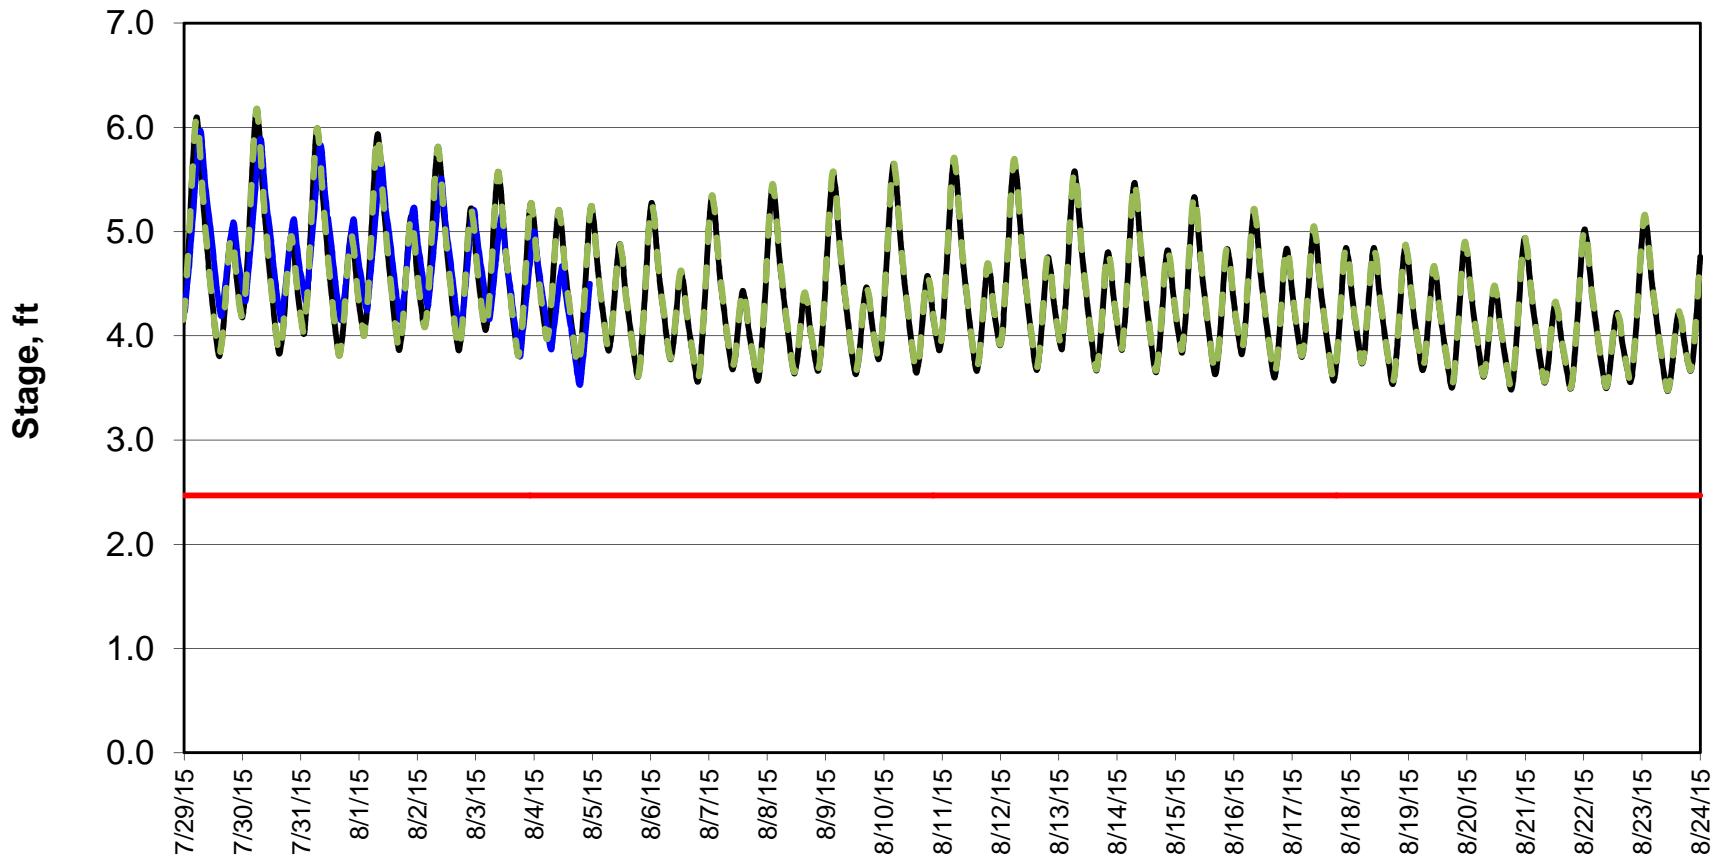

Forecasted Stage @ West of Union Island/Channel 218

Forecasted Stage Middle River @ Howard Road

Forecast Period 8/4/2015 thru 8/24/2015

Forecasted Stage @ Old River @ Tracy Road

Forecast Period 8/4/2015 thru 8/24/2015

Forecasted Stage @ Doughty Ct/Channel 205

Forecast Period 8/4/2015 thru 8/24/2015

Forecasted Stage @ East End of Grant Line Canal/Channel 204

Forecast Period 8/4/2015 thru 8/24/2015