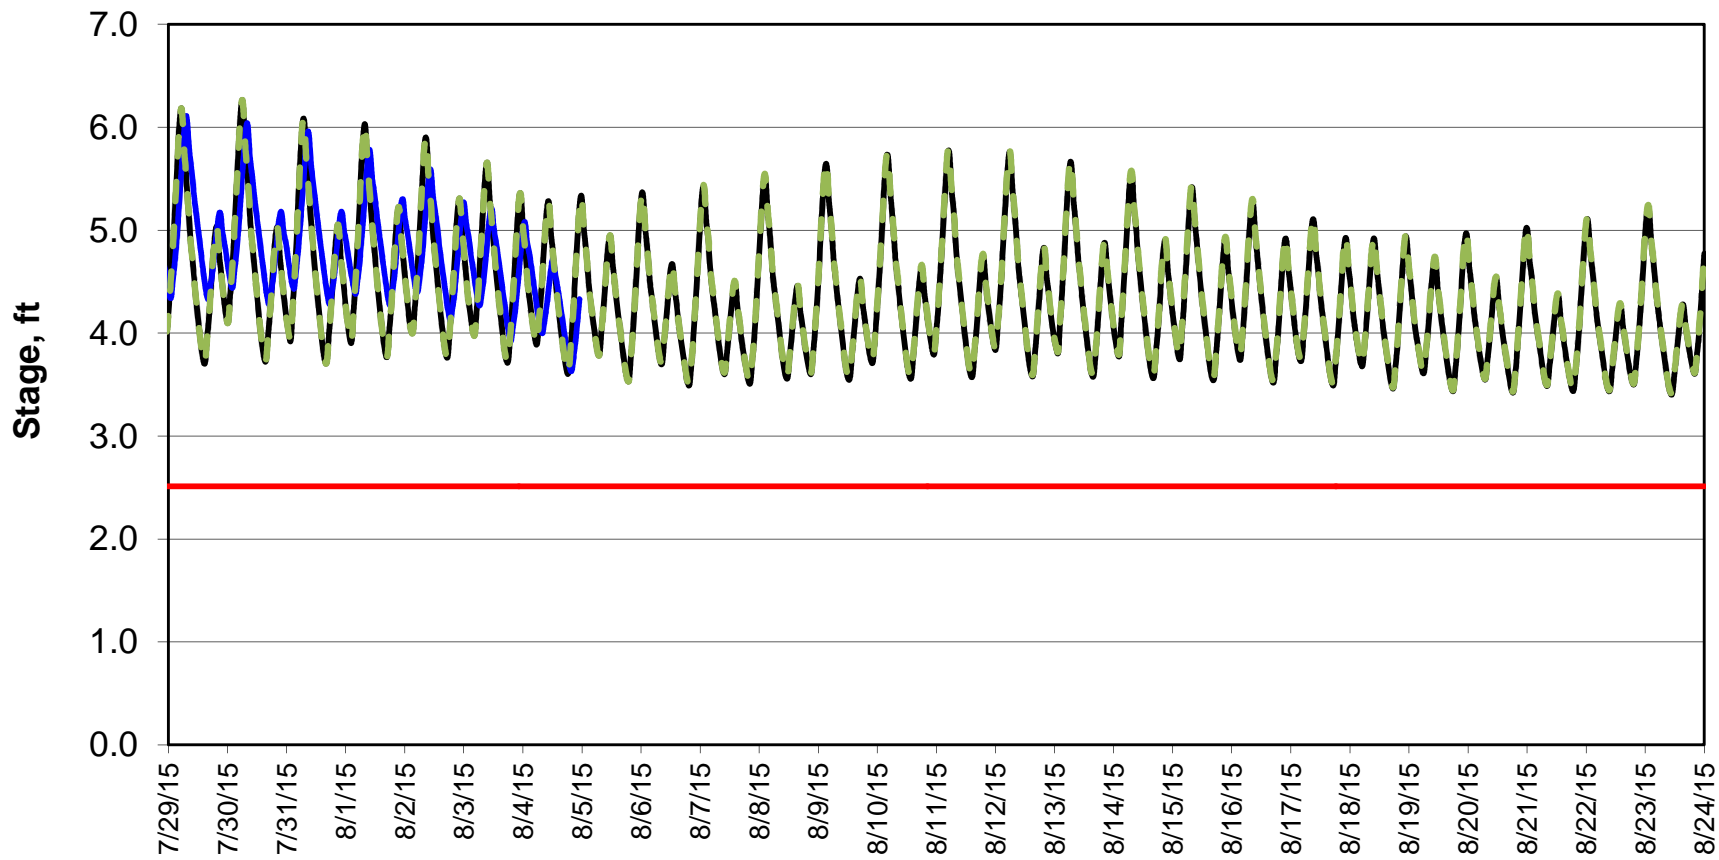

Forecasted Stage @ West of Union Island/Channel 218

Forecasted Stage Middle River @ Howard Road

Forecast Period 8/4/2015 thru 8/24/2015

Forecasted Stage @ Old River @ Tracy Road

Forecast Period 8/4/2015 thru 8/24/2015

Forecasted Stage @ Doughty Ct/Channel 205

Forecast Period 8/4/2015 thru 8/24/2015

Forecasted Stage @ East End of Grant Line Canal/Channel 204

Forecast Period 8/4/2015 thru 8/24/2015