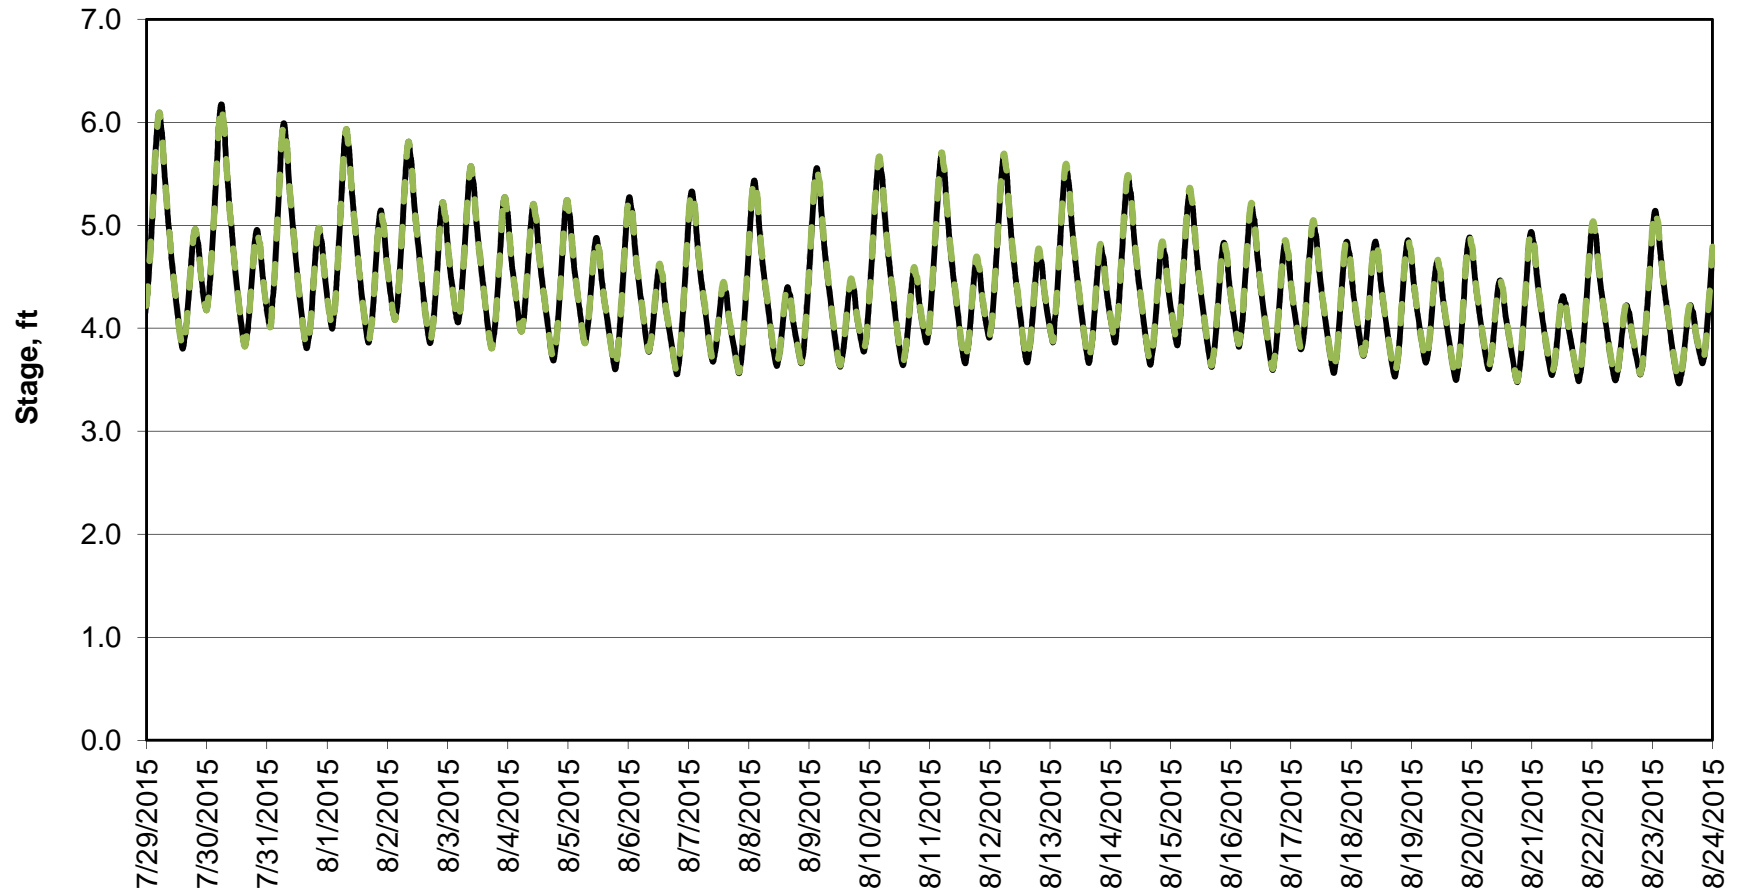

Forecasted Stage @ West of Union Island/Channel 218

Forecasted Stage Middle River @ Howard Road

Forecast Period 8/4/2015 thru 8/24/2015

Forecasted Stage @ Old River @ Tracy Road

Forecast Period 8/4/2015 thru 8/24/2015

Forecasted Stage @ Doughty Ct/Channel 205

Forecast Period 8/4/2015 thru 8/24/2015

Forecasted Stage @ East End of Grant Line Canal/Channel 204

Forecast Period 8/4/2015 thru 8/24/2015