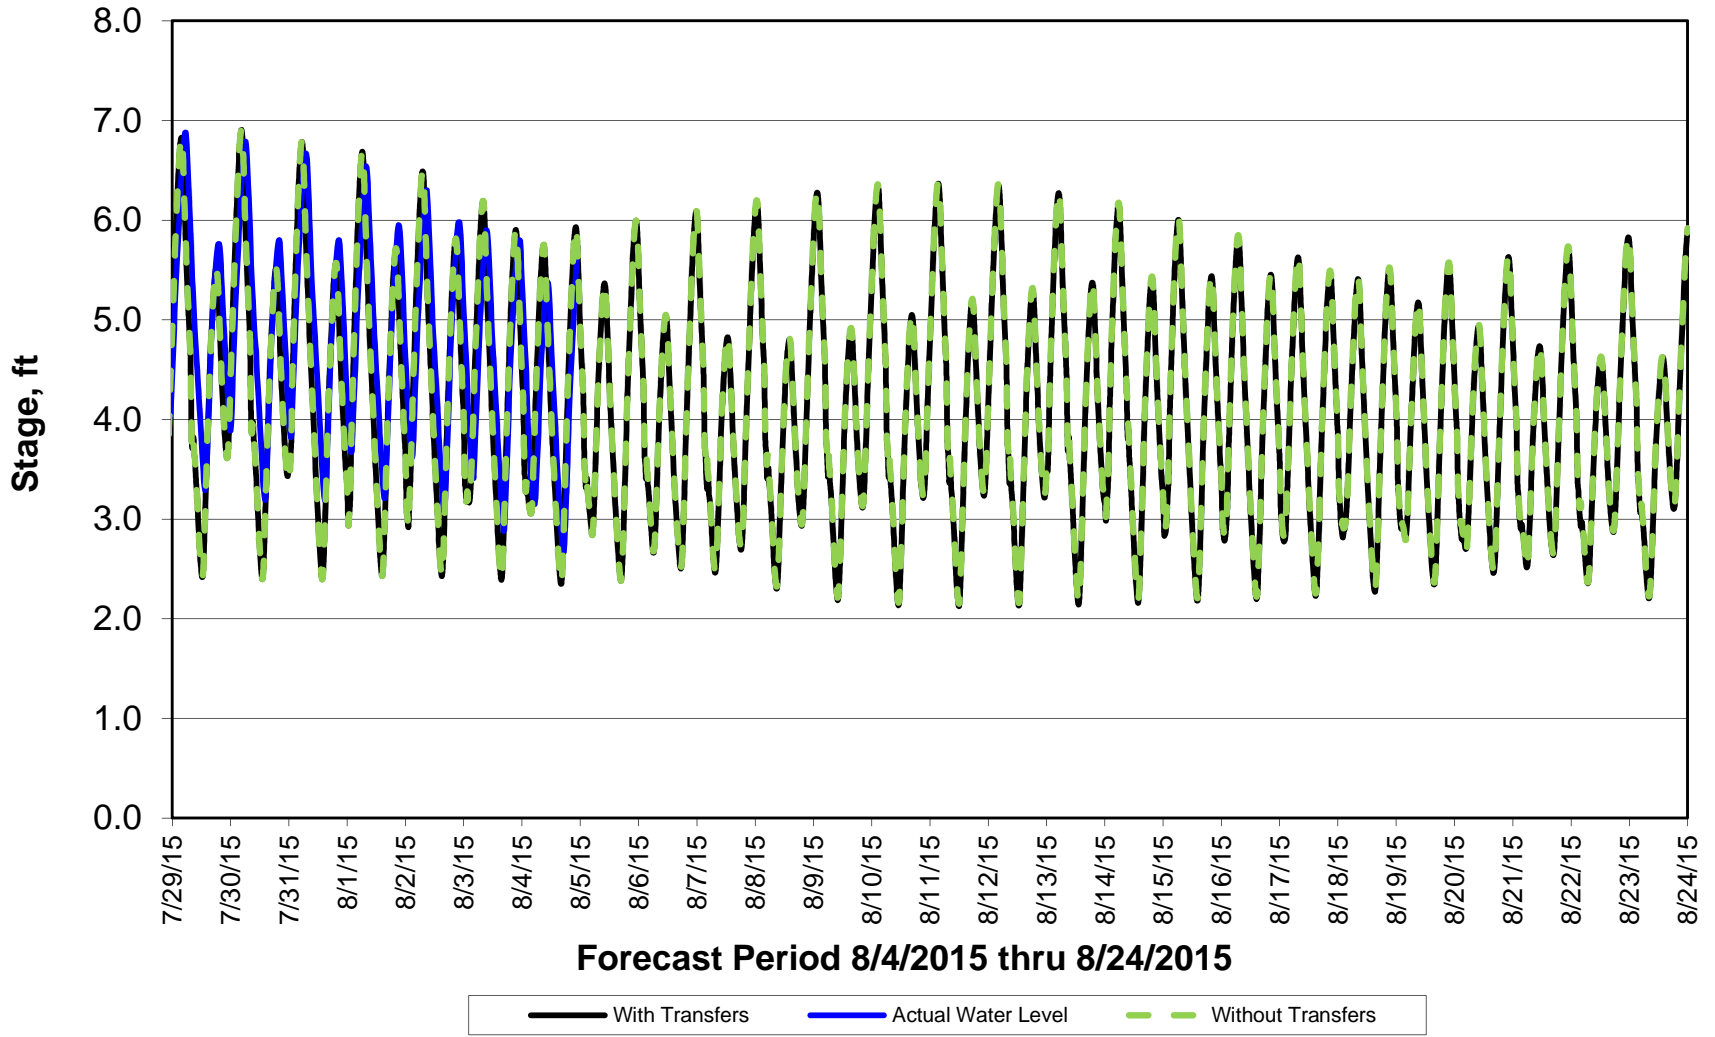

Forecasted Stage @ West of Union Island/Channel 218

Forecasted Stage Middle River @ Howard Road

Forecast Period 8/4/2015 thru 8/24/2015

Forecasted Stage @ Old River @ Tracy Road

Forecast Period 8/4/2015 thru 8/24/2015

Forecasted Stage @ Doughty Ct/Channel 205

Forecast Period 8/4/2015 thru 8/24/2015

Forecasted Stage @ East End of Grant Line Canal/Channel 204

Forecast Period 8/4/2015 thru 8/24/2015