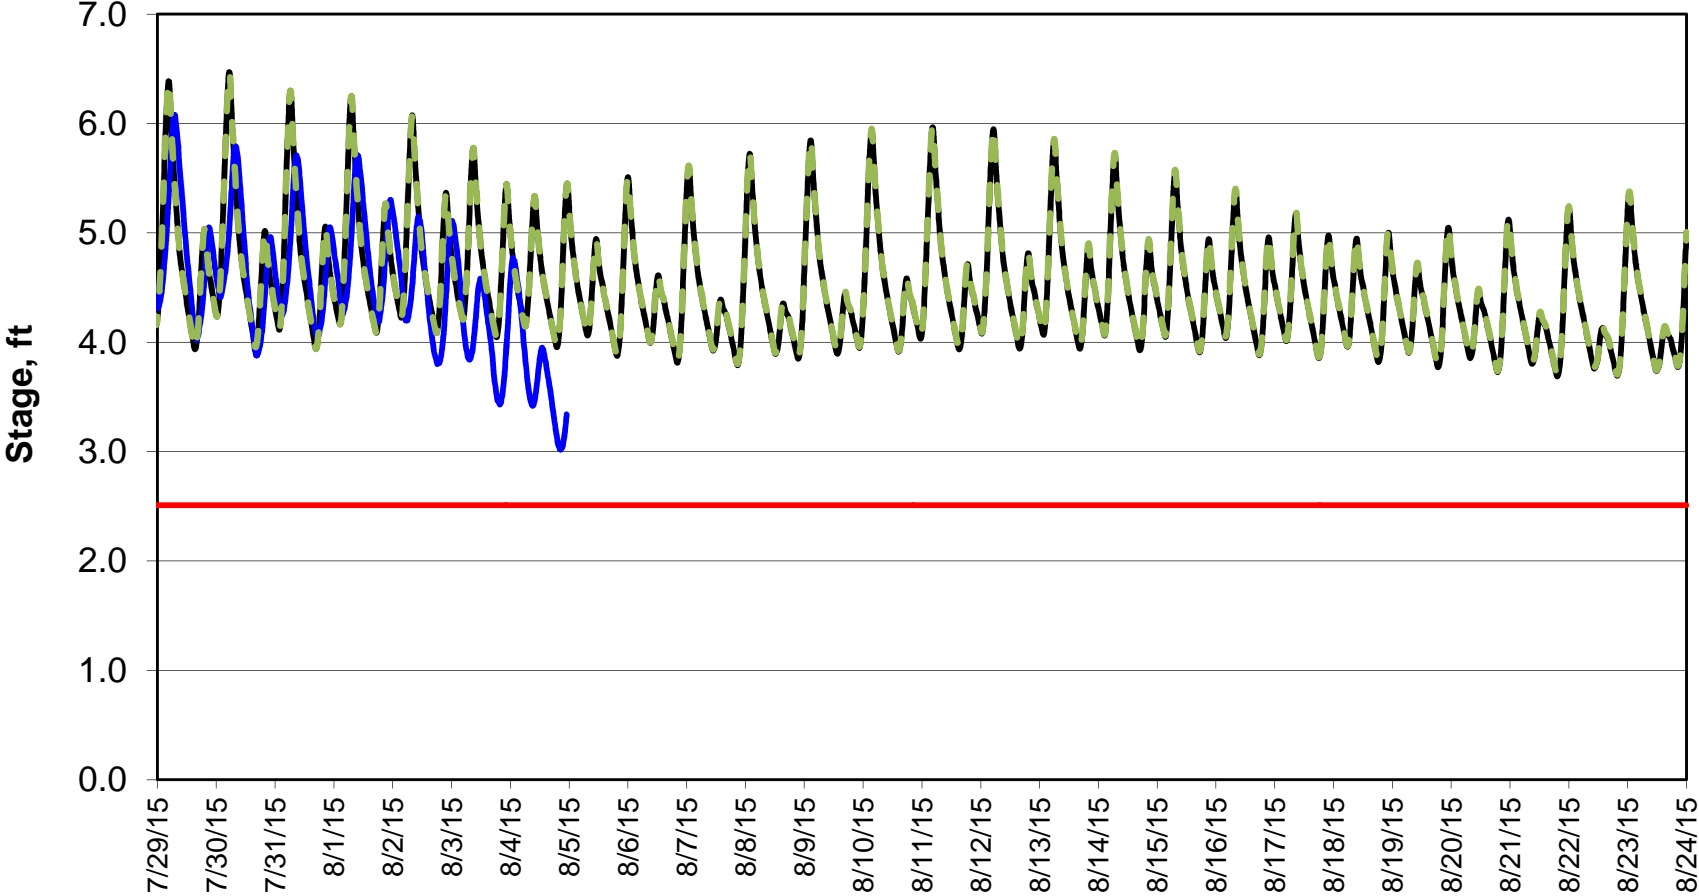

Forecasted Stage @ West of Union Island/Channel 218

Forecasted Stage Middle River @ Howard Road

Forecast Period 8/4/2015 thru 8/24/2015

Forecasted Stage @ Old River @ Tracy Road

Forecast Period 8/4/2015 thru 8/24/2015

Forecasted Stage @ Doughty Ct/Channel 205

Forecast Period 8/4/2015 thru 8/24/2015

Forecasted Stage @ East End of Grant Line Canal/Channel 204

Forecast Period 8/4/2015 thru 8/24/2015