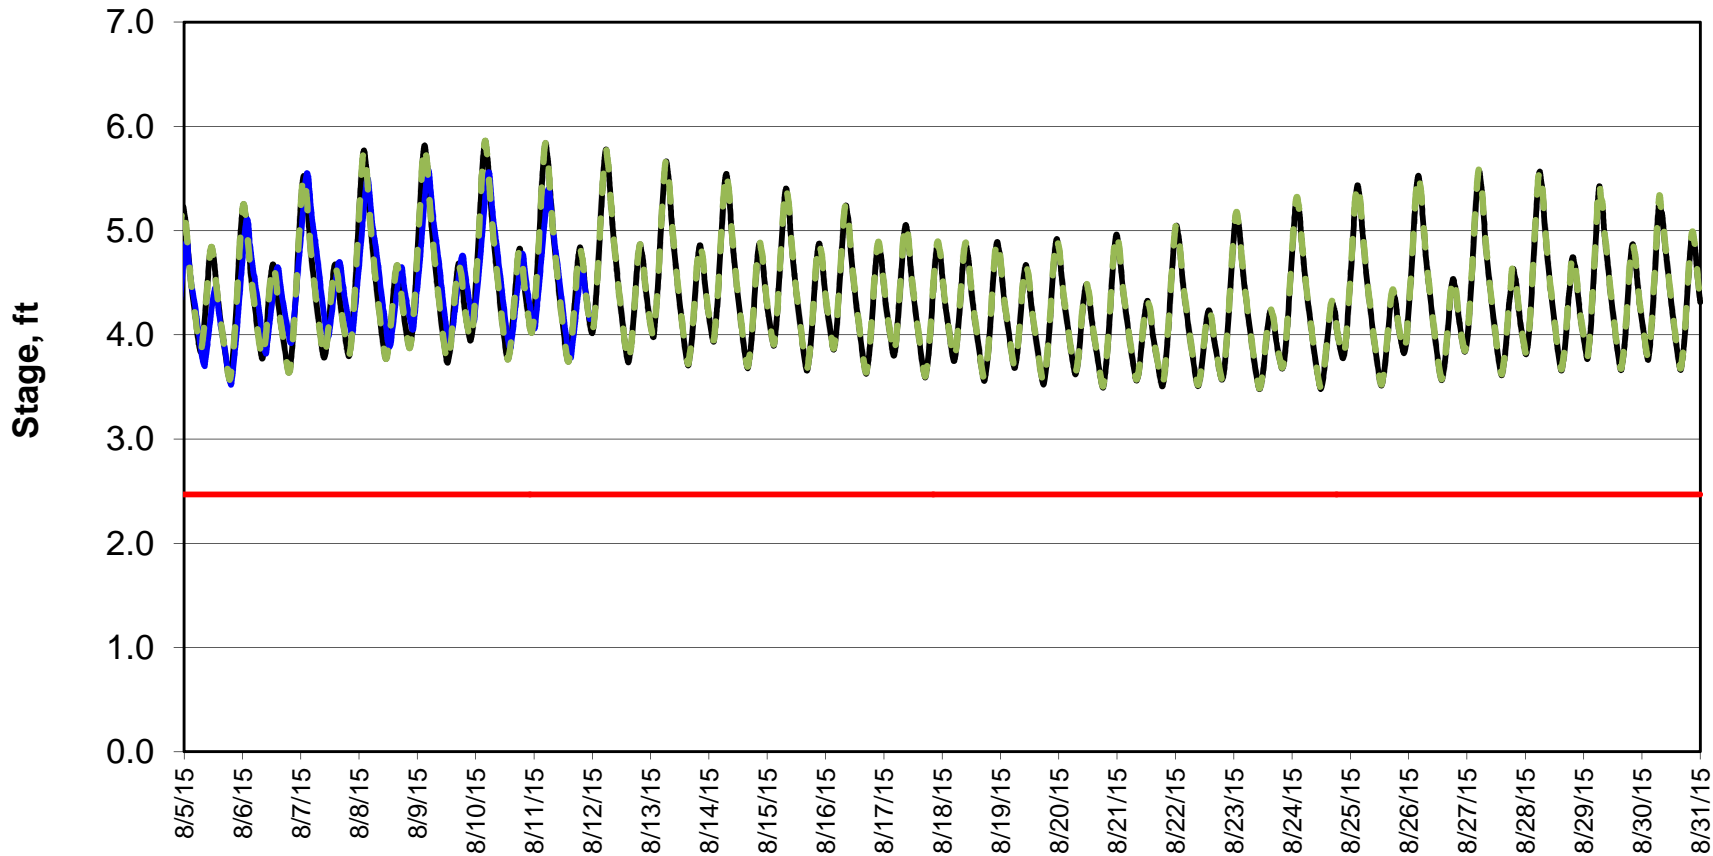

Forecasted Stage @ West of Union Island/Channel 218

Forecasted Stage Middle River @ Howard Road

Forecast Period 8/11/2015 thru 8/31/2015

Forecasted Stage @ Old River @ Tracy Road

Forecast Period 8/11/2015 thru 8/31/2015

Forecasted Stage @ Doughty Ct/Channel 205

Forecast Period 8/11/2015 thru 8/31/2015

Forecasted Stage @ East End of Grant Line Canal/Channel 204