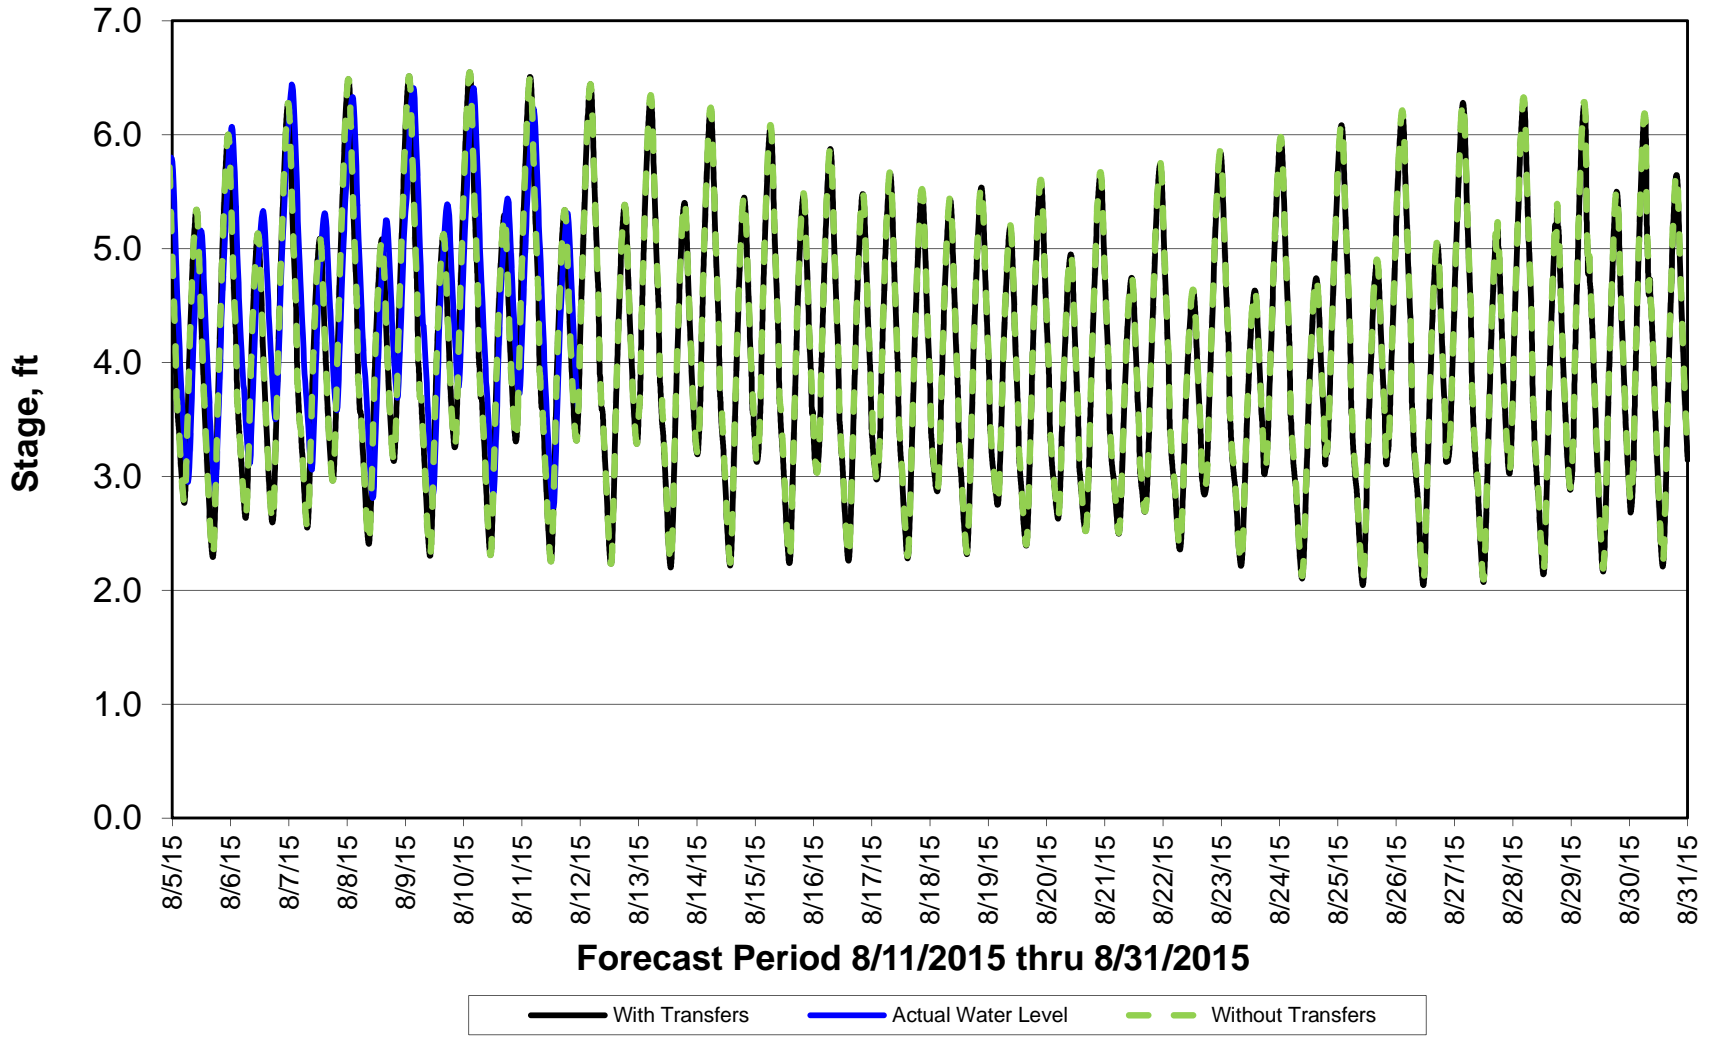

Forecasted Stage @ West of Union Island/Channel 218

Forecasted Stage Middle River @ Howard Road

Forecast Period 8/11/2015 thru 8/31/2015

Forecasted Stage @ Old River @ Tracy Road

Forecast Period 8/11/2015 thru 8/31/2015

Forecasted Stage @ Doughty Ct/Channel 205

Forecast Period 8/11/2015 thru 8/31/2015

Forecasted Stage @ East End of Grant Line Canal/Channel 204