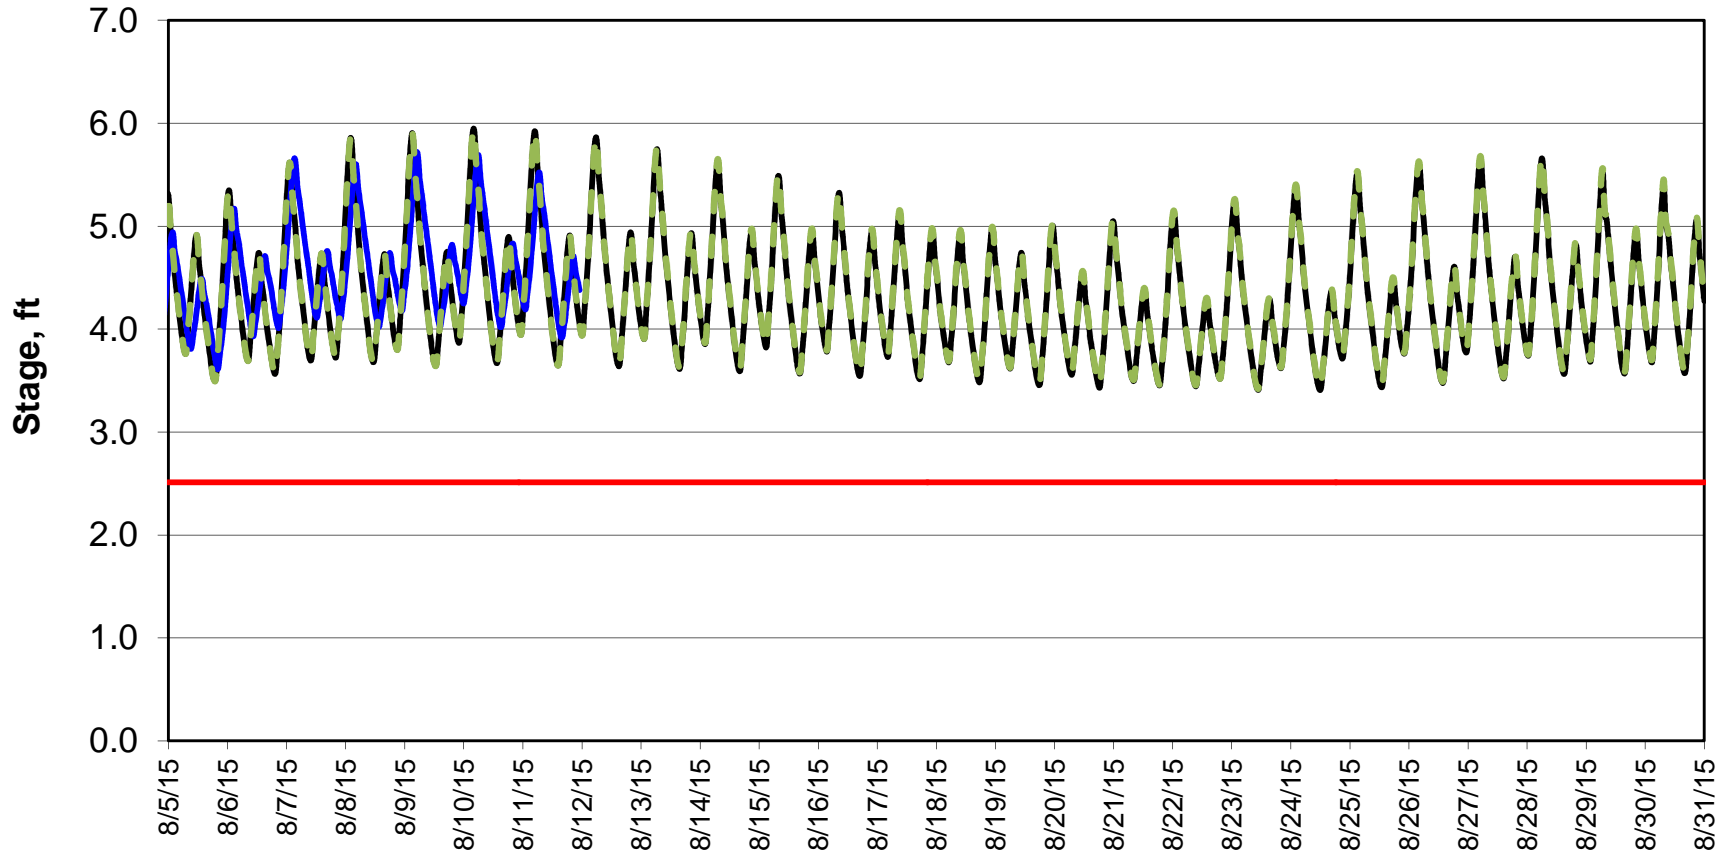

Forecasted Stage @ West of Union Island/Channel 218

Forecasted Stage Middle River @ Howard Road

Forecast Period 8/11/2015 thru 8/31/2015

Forecasted Stage @ Old River @ Tracy Road

Forecast Period 8/11/2015 thru 8/31/2015

Forecasted Stage @ Doughty Ct/Channel 205

Forecast Period 8/11/2015 thru 8/31/2015

Forecasted Stage @ East End of Grant Line Canal/Channel 204