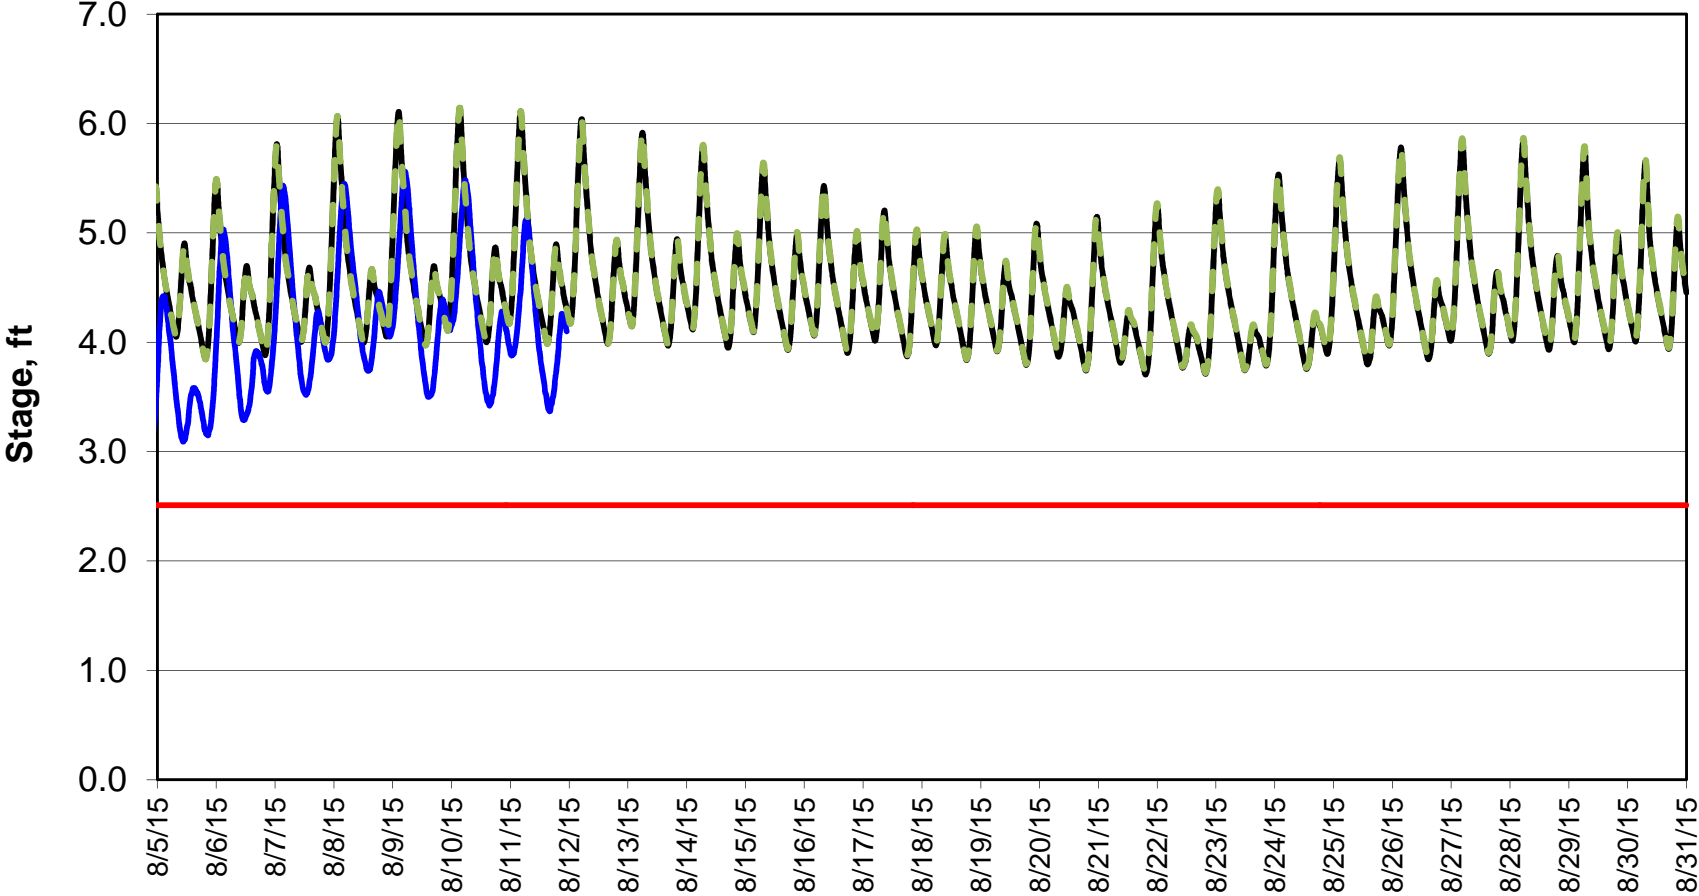

Forecasted Stage @ West of Union Island/Channel 218

Forecasted Stage Middle River @ Howard Road

Forecast Period 8/11/2015 thru 8/31/2015

Forecasted Stage @ Old River @ Tracy Road

Forecast Period 8/11/2015 thru 8/31/2015

Forecasted Stage @ Doughty Ct/Channel 205

Forecast Period 8/11/2015 thru 8/31/2015

Forecasted Stage @ East End of Grant Line Canal/Channel 204