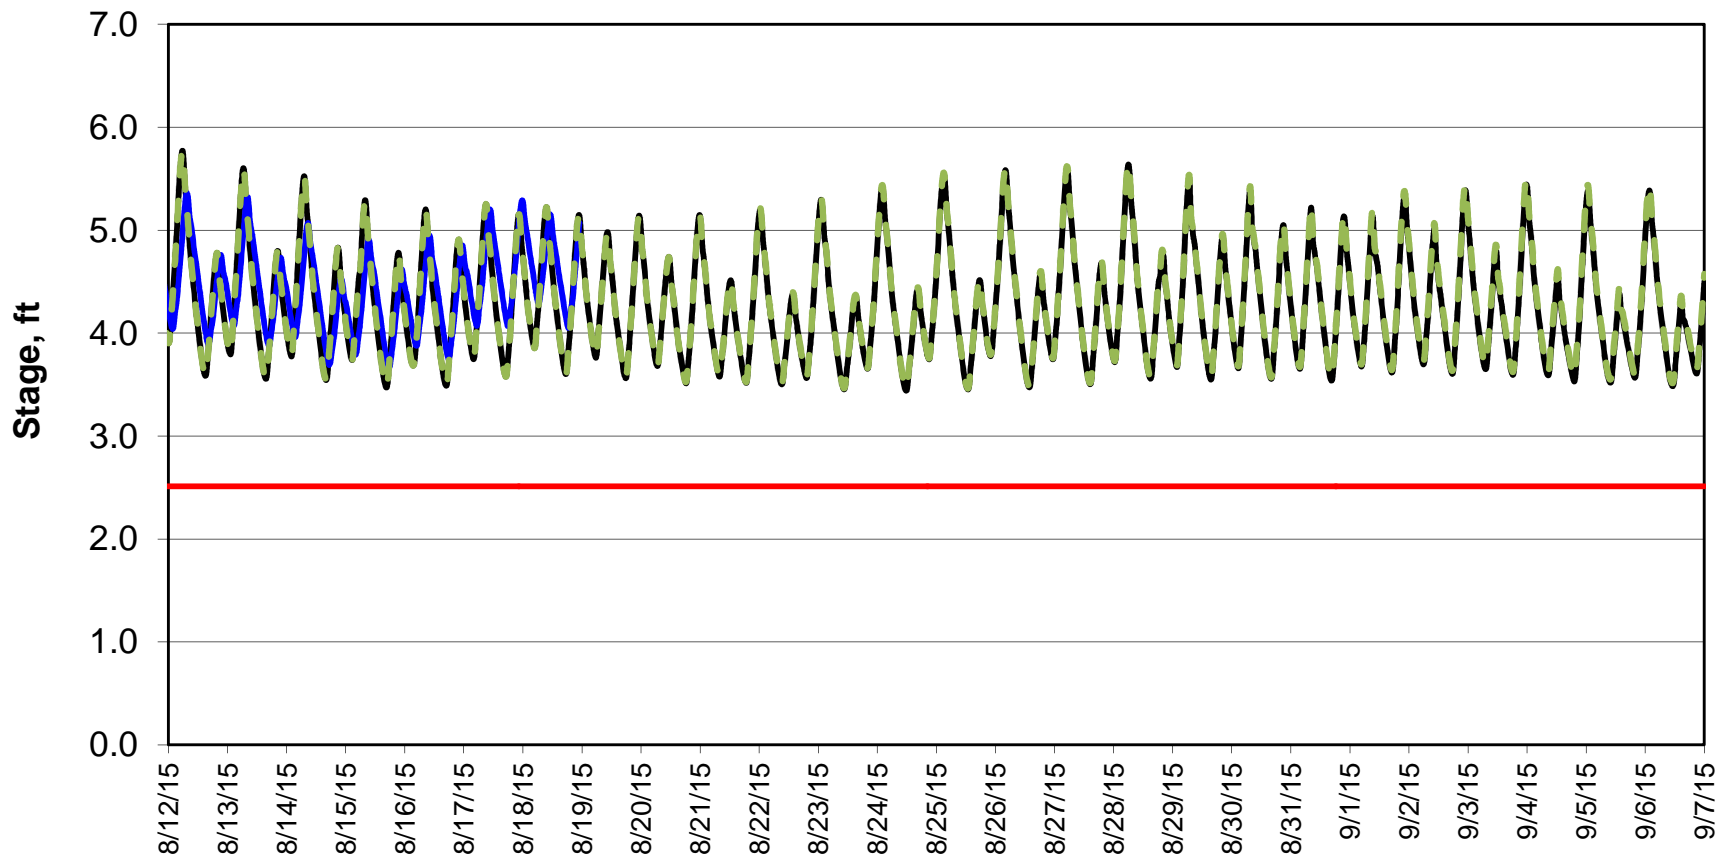

Forecasted Stage @ West of Union Island/Channel 218

Forecasted Stage Middle River @ Howard Road

Forecast Period 8/18/2015 thru 9/7/2015

Forecasted Stage @ Old River @ Tracy Road

Forecast Period 8/18/2015 thru 9/7/2015

Forecasted Stage @ Doughty Ct/Channel 205

Forecast Period 8/18/2015 thru 9/7/2015

Forecasted Stage @ East End of Grant Line Canal/Channel 204