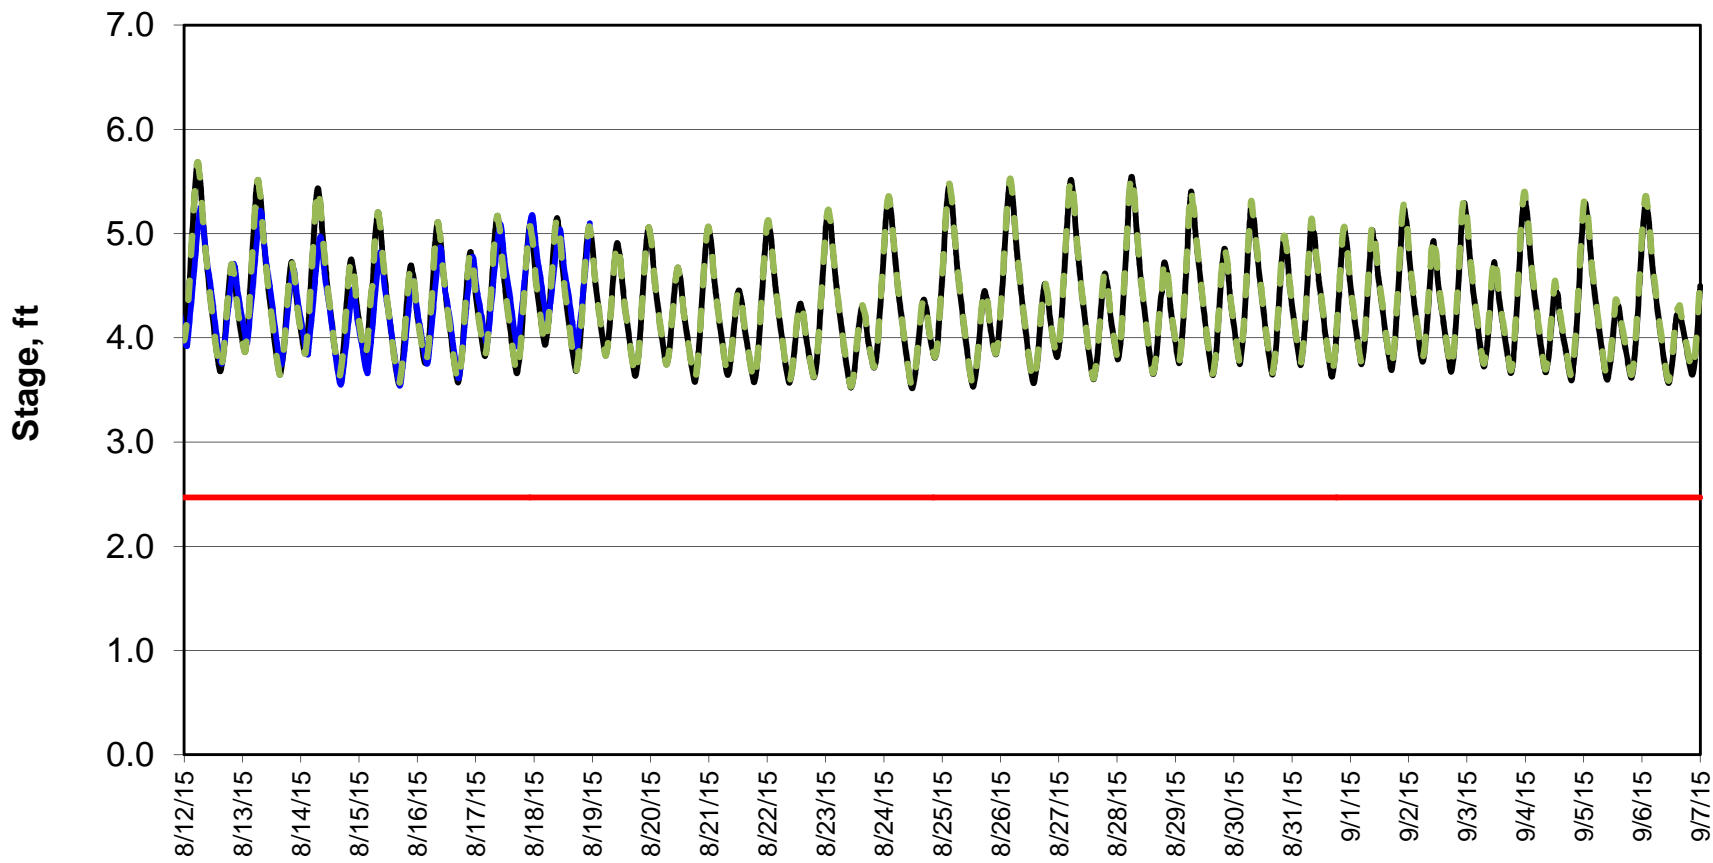

Forecasted Stage @ West of Union Island/Channel 218

Forecasted Stage Middle River @ Howard Road

Forecast Period 8/18/2015 thru 9/7/2015

Forecasted Stage @ Old River @ Tracy Road

Forecast Period 8/18/2015 thru 9/7/2015

Forecasted Stage @ Doughty Ct/Channel 205

Forecast Period 8/18/2015 thru 9/7/2015

Forecasted Stage @ East End of Grant Line Canal/Channel 204