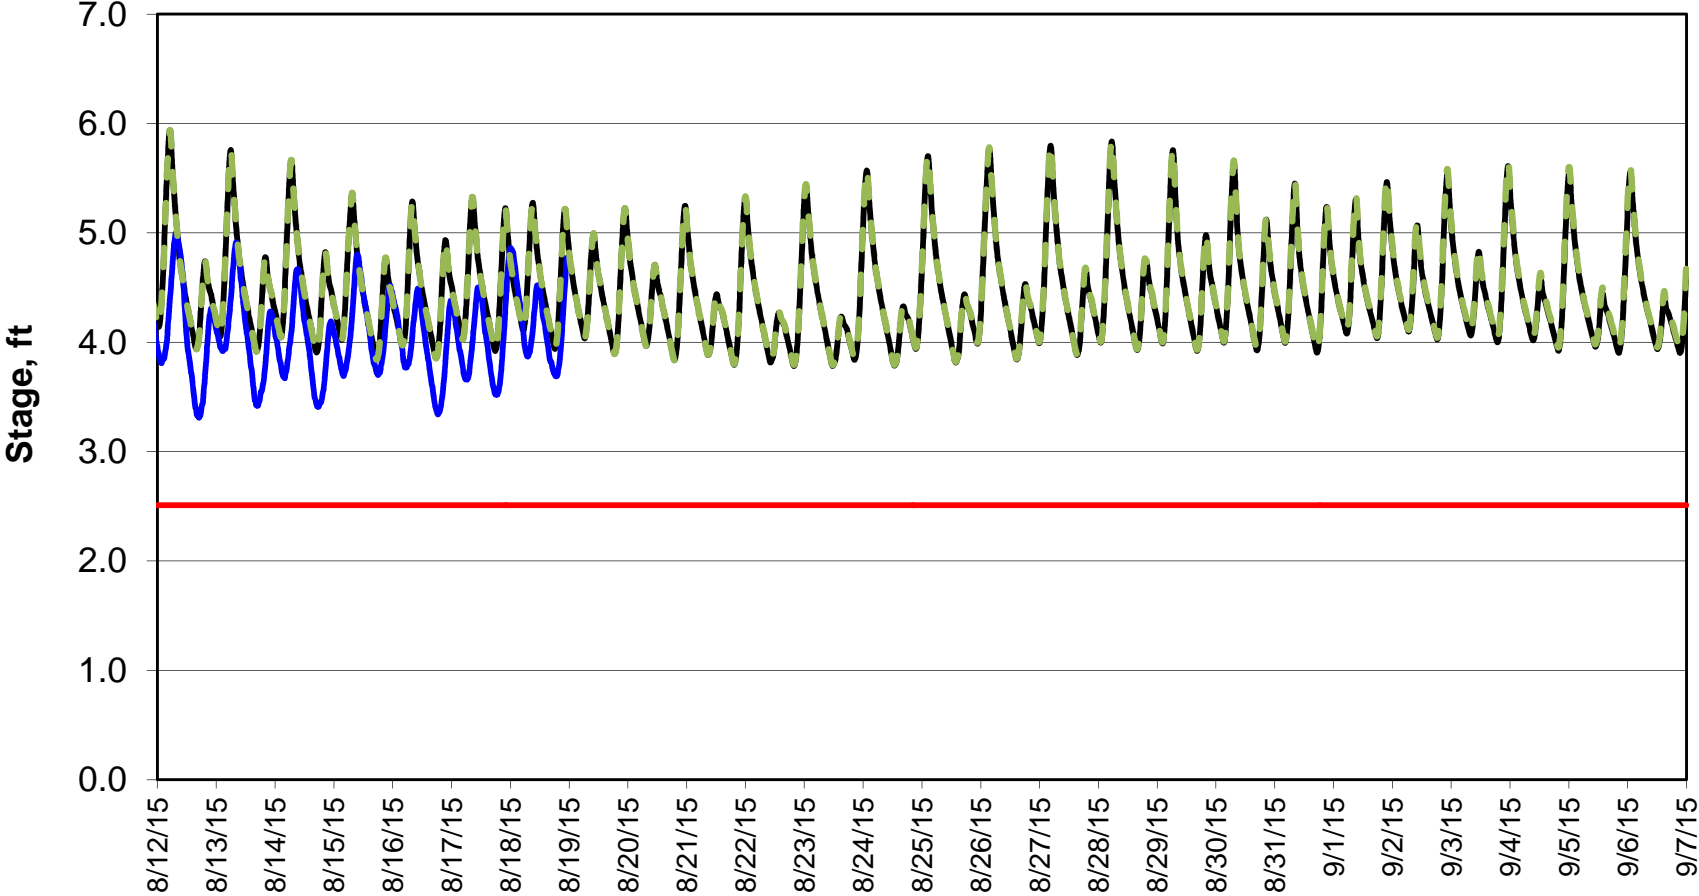

Forecasted Stage @ West of Union Island/Channel 218

Forecasted Stage Middle River @ Howard Road

Forecast Period 8/18/2015 thru 9/7/2015

Forecasted Stage @ Old River @ Tracy Road

Forecast Period 8/18/2015 thru 9/7/2015

Forecasted Stage @ Doughty Ct/Channel 205

Forecast Period 8/18/2015 thru 9/7/2015

Forecasted Stage @ East End of Grant Line Canal/Channel 204