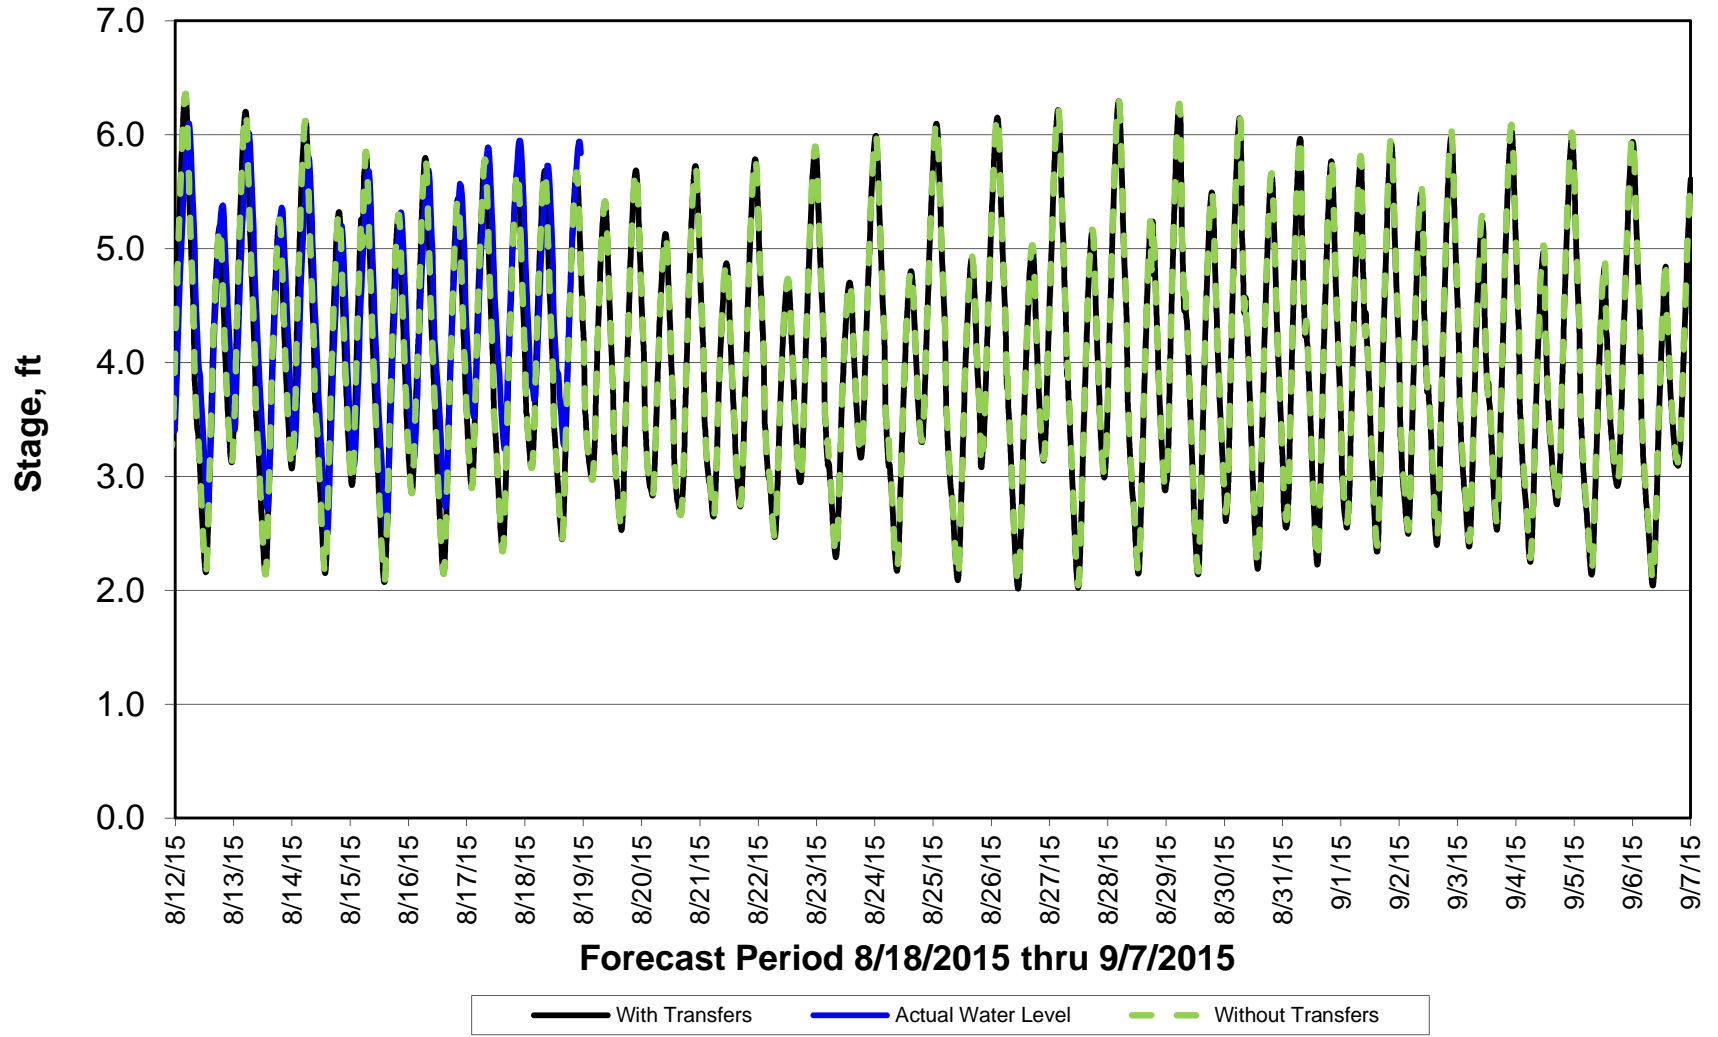

Forecasted Stage @ West of Union Island/Channel 218

Forecasted Stage Middle River @ Howard Road

Forecast Period 8/18/2015 thru 9/7/2015

Forecasted Stage @ Old River @ Tracy Road

Forecast Period 8/18/2015 thru 9/7/2015

Forecasted Stage @ Doughty Ct/Channel 205

Forecast Period 8/18/2015 thru 9/7/2015

Forecasted Stage @ East End of Grant Line Canal/Channel 204