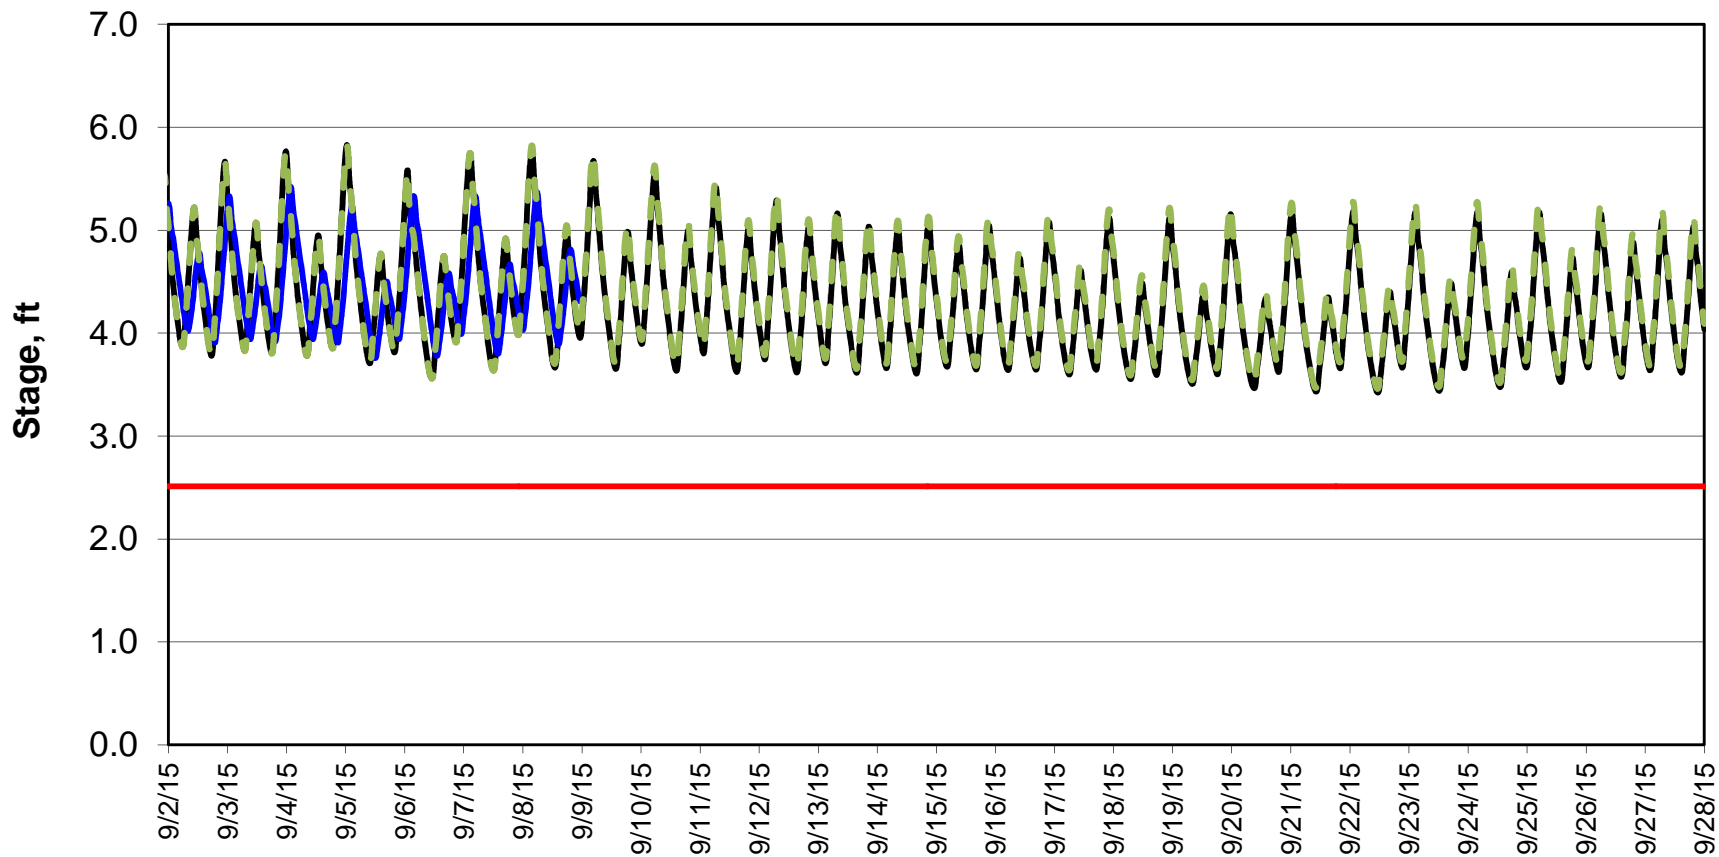

Forecasted Stage @ West of Union Island/Channel 218

Forecasted Stage Middle River @ Howard Road

Forecast Period 9/8/2015 thru 9/28/2015

Forecasted Stage @ Old River @ Tracy Road

Forecast Period 9/8/2015 thru 9/28/2015

Forecasted Stage @ Doughty Ct/Channel 205

Forecast Period 9/8/2015 thru 9/28/2015

Forecasted Stage @ East End of Grant Line Canal/Channel 204