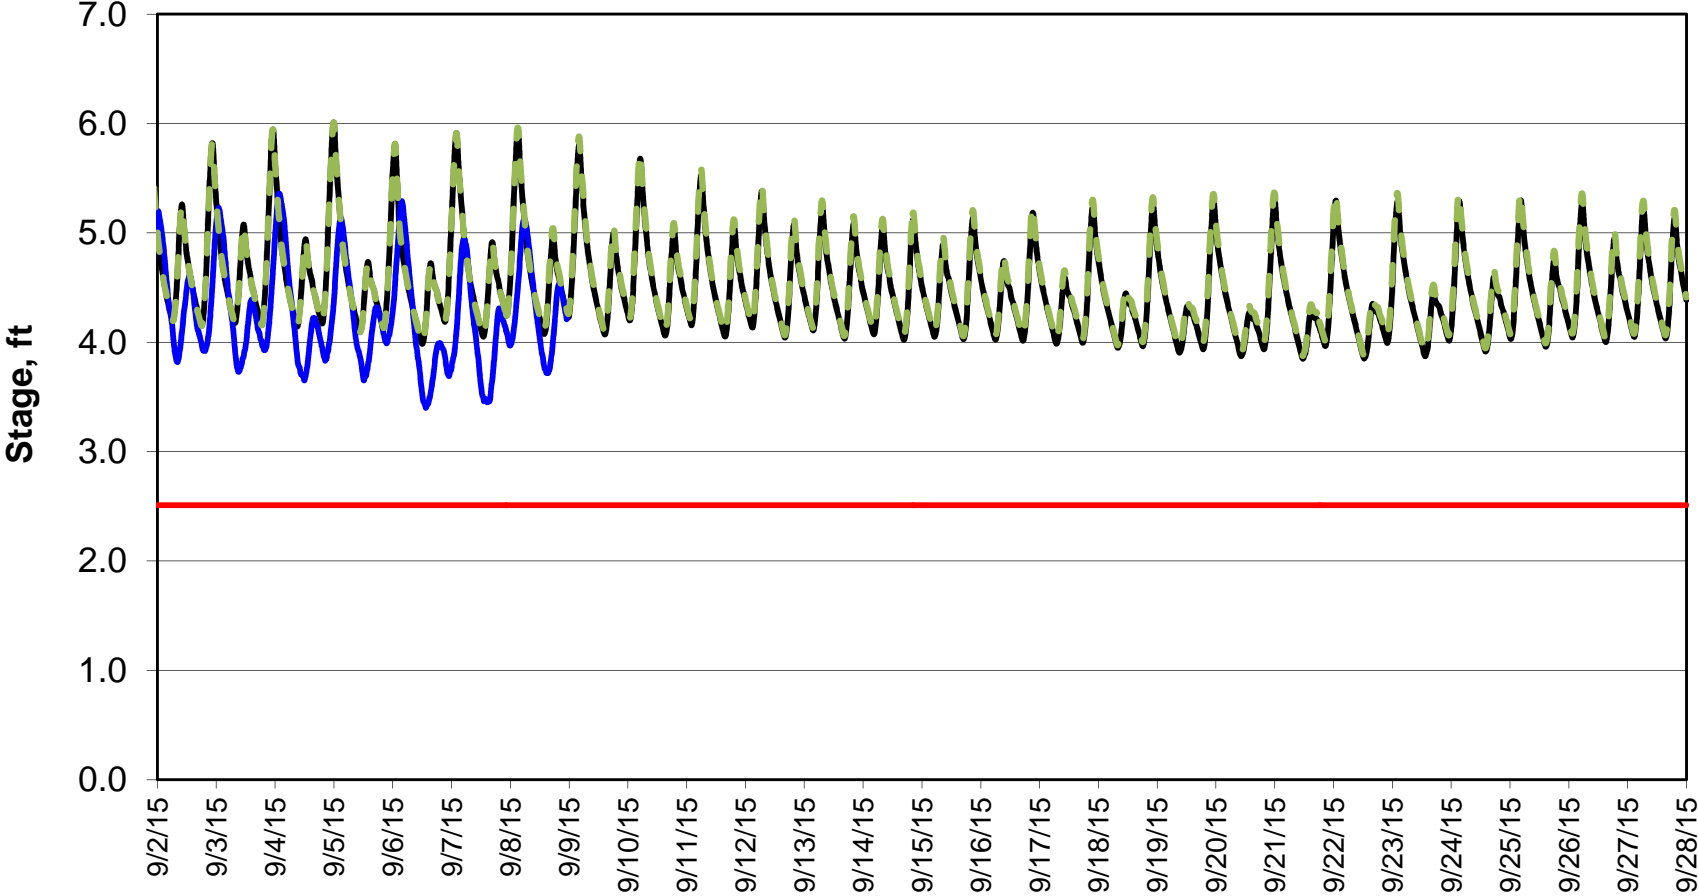

Forecasted Stage @ West of Union Island/Channel 218

Forecasted Stage Middle River @ Howard Road

Forecast Period 9/8/2015 thru 9/28/2015

Forecasted Stage @ Old River @ Tracy Road

Forecast Period 9/8/2015 thru 9/28/2015

Forecasted Stage @ Doughty Ct/Channel 205

Forecast Period 9/8/2015 thru 9/28/2015

Forecasted Stage @ East End of Grant Line Canal/Channel 204