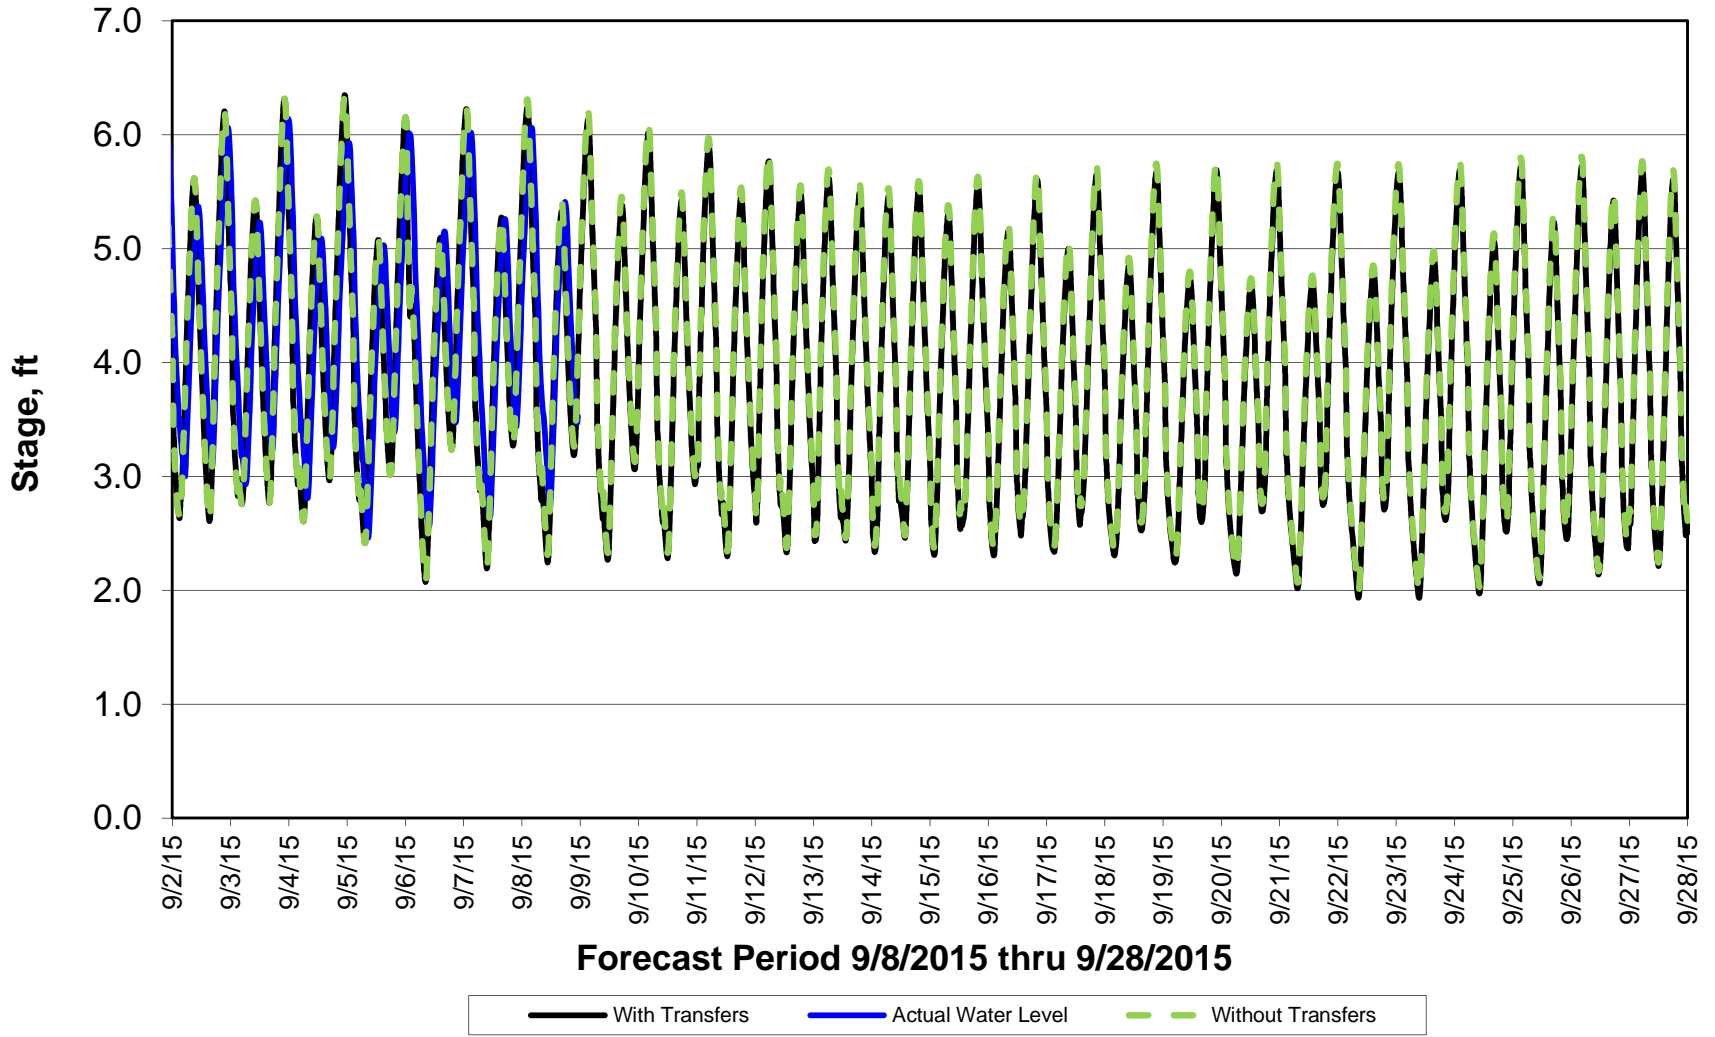

Forecasted Stage @ West of Union Island/Channel 218

Forecasted Stage Middle River @ Howard Road

Forecast Period 9/8/2015 thru 9/28/2015

Forecasted Stage @ Old River @ Tracy Road

Forecast Period 9/8/2015 thru 9/28/2015

Forecasted Stage @ Doughty Ct/Channel 205

Forecast Period 9/8/2015 thru 9/28/2015

Forecasted Stage @ East End of Grant Line Canal/Channel 204