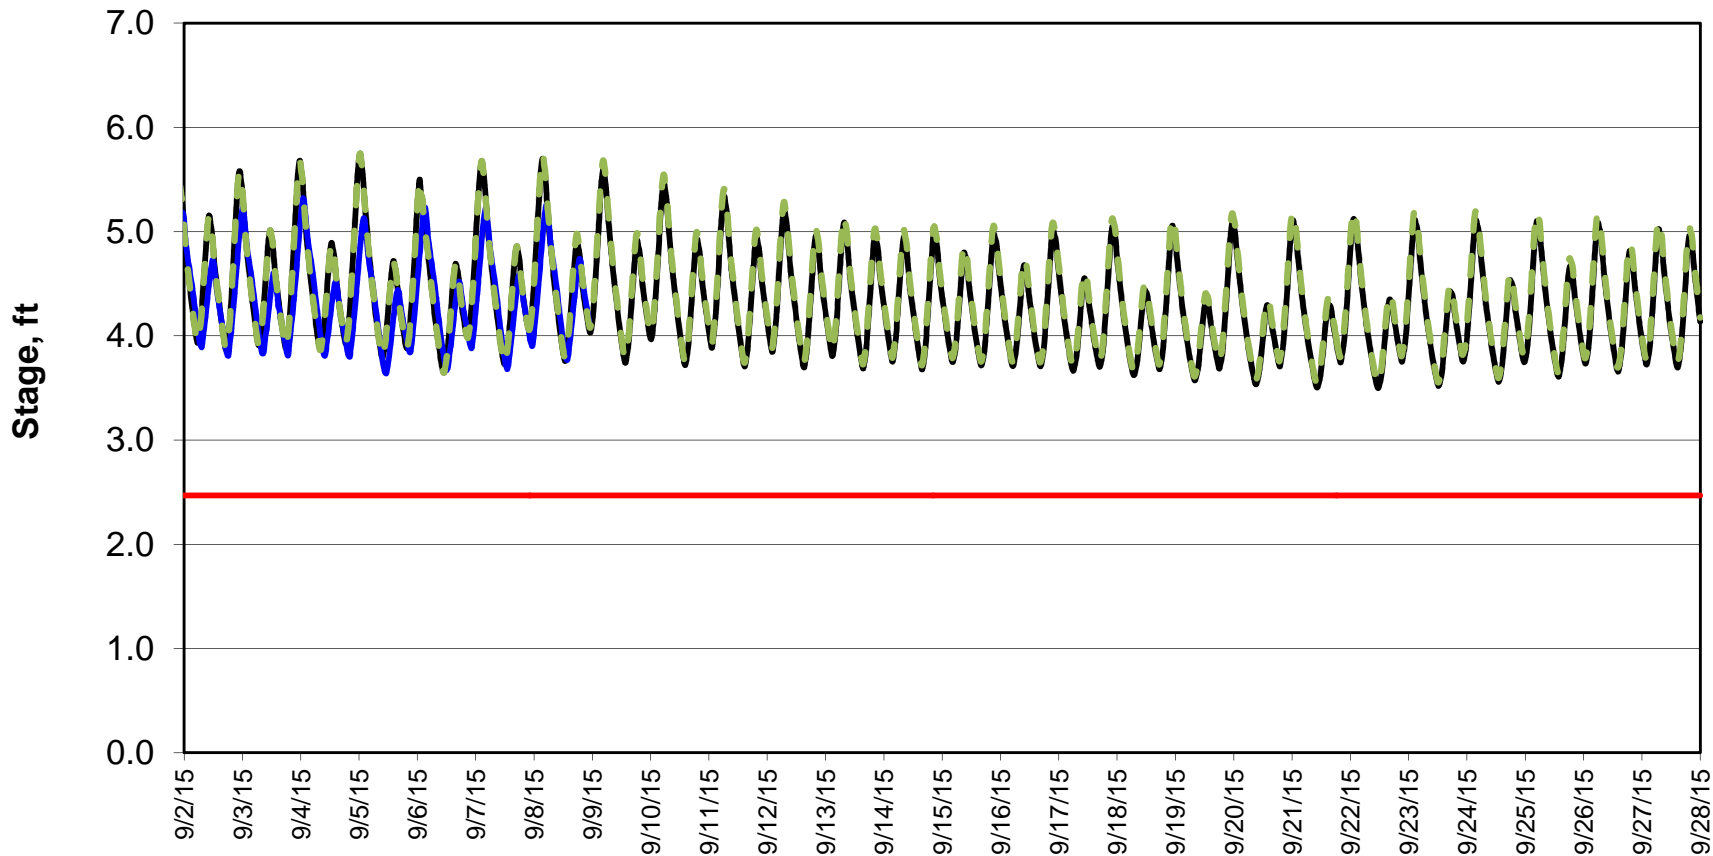

Forecasted Stage @ West of Union Island/Channel 218

Forecasted Stage Middle River @ Howard Road

Forecast Period 9/8/2015 thru 9/28/2015

Forecasted Stage @ Old River @ Tracy Road

Forecast Period 9/8/2015 thru 9/28/2015

Forecasted Stage @ Doughty Ct/Channel 205

Forecast Period 9/8/2015 thru 9/28/2015

Forecasted Stage @ East End of Grant Line Canal/Channel 204