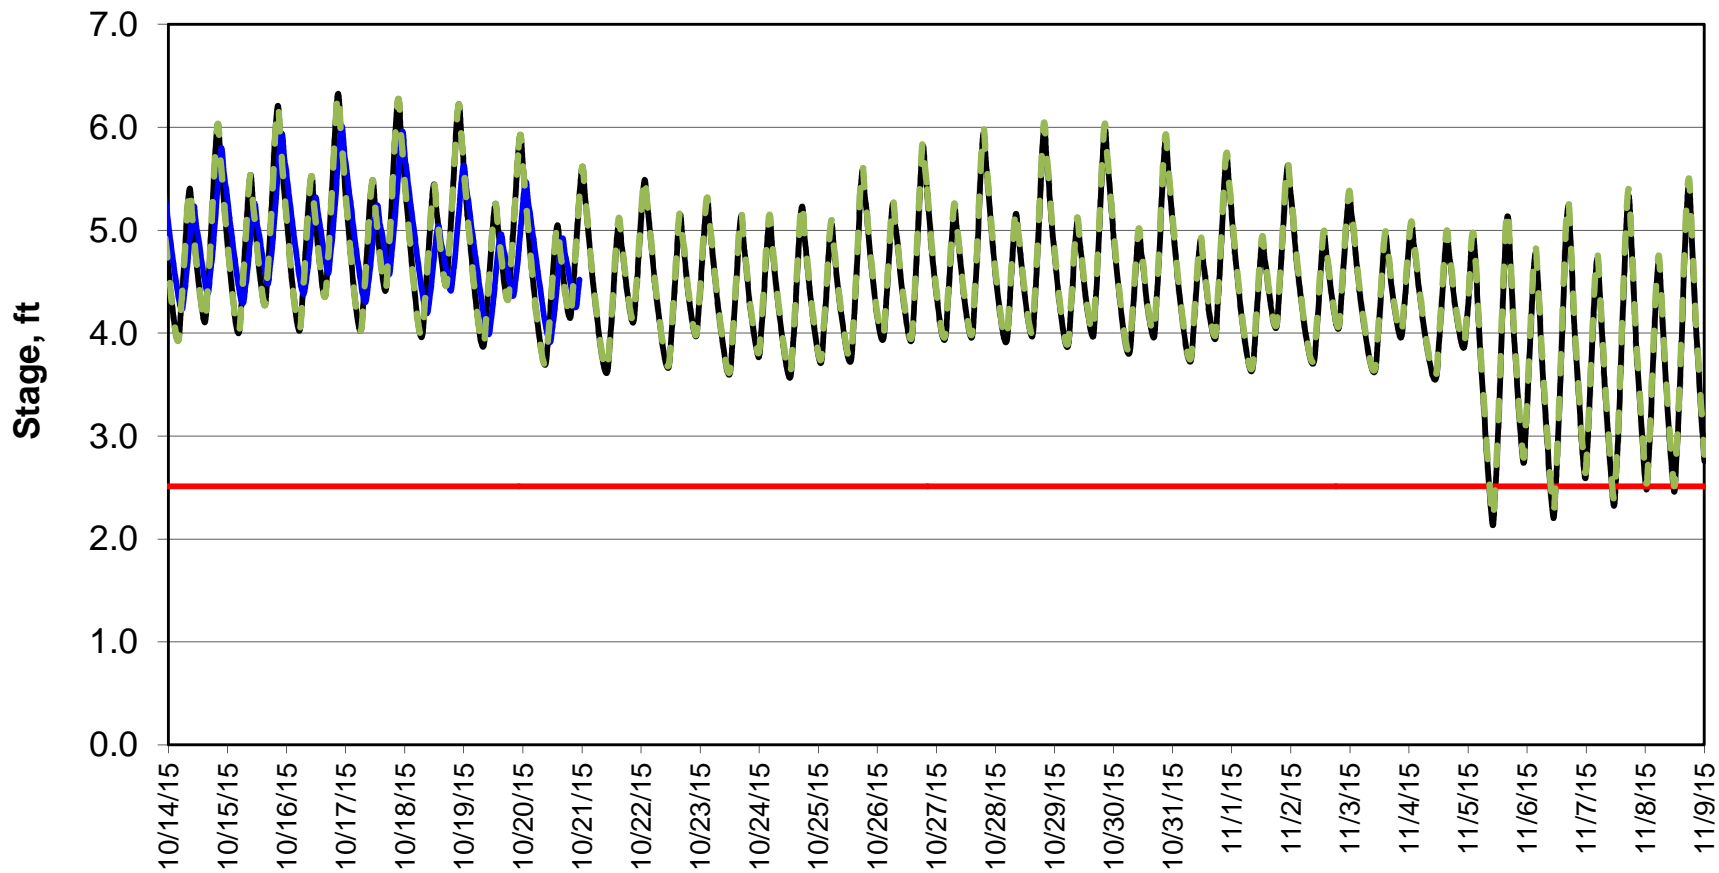

Forecasted Stage @ West of Union Island/Channel 218

Forecasted Stage Middle River @ Howard Road

Forecast Period 10/20/2015 thru 11/9/2015

Forecasted Stage @ Old River @ Tracy Road

Forecast Period 10/20/2015 thru 11/9/2015

Forecasted Stage @ Doughty Ct/Channel 205

Forecast Period 10/20/2015 thru 11/9/2015

Forecasted Stage @ East End of Grant Line Canal/Channel 204