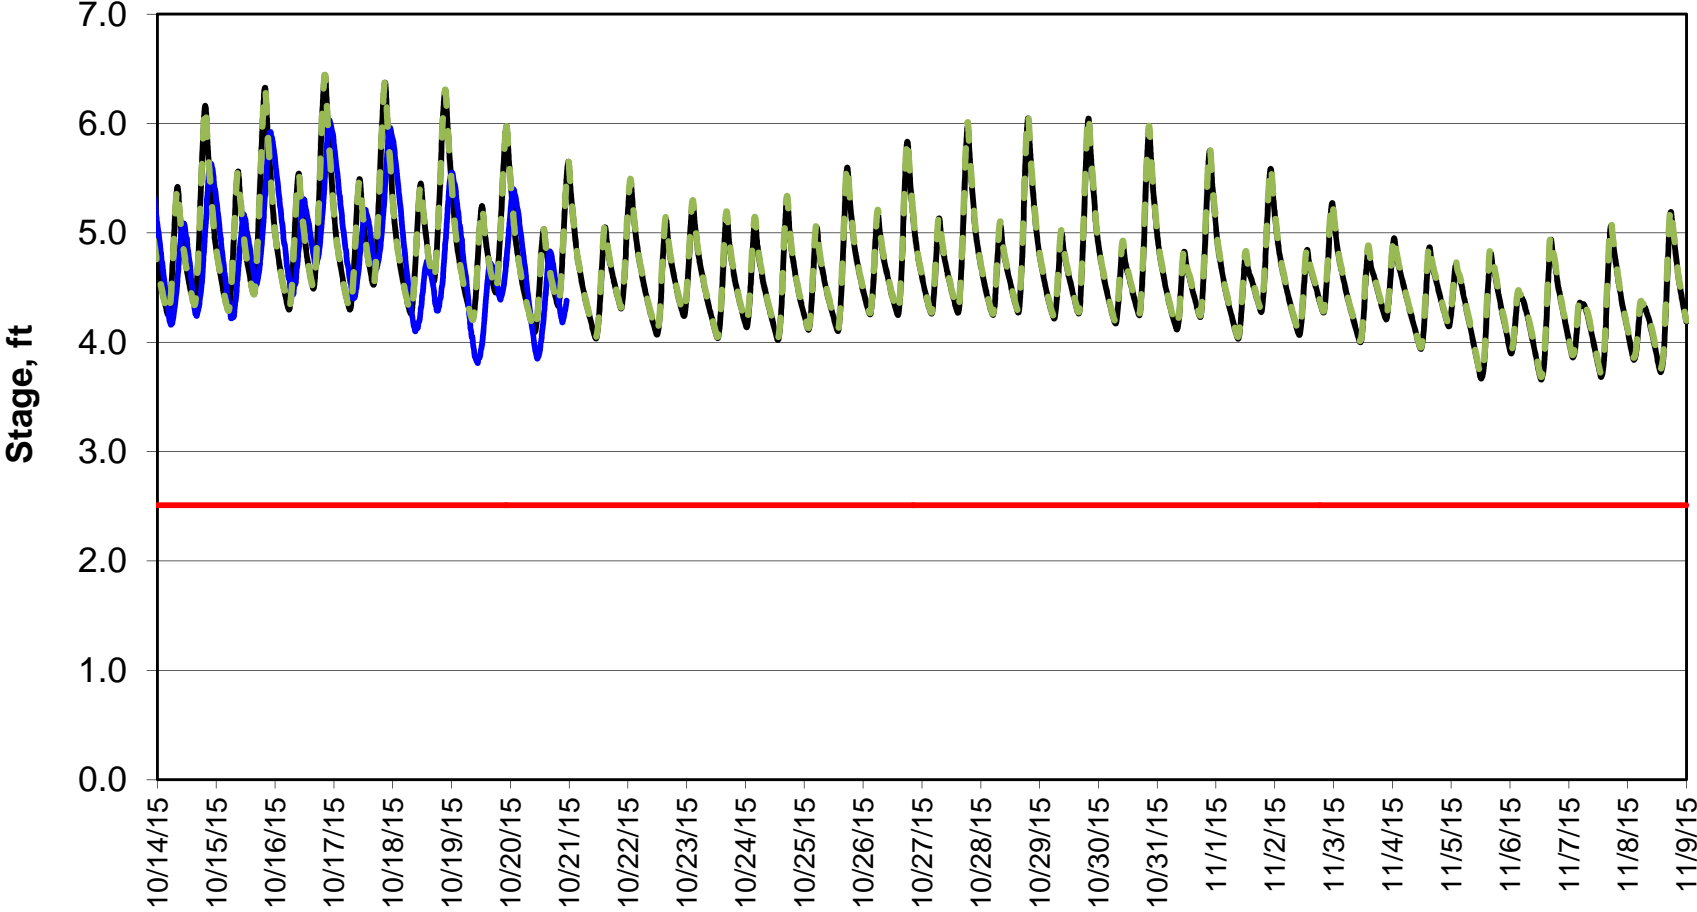

Forecasted Stage @ West of Union Island/Channel 218

Forecasted Stage Middle River @ Howard Road

Forecast Period 10/20/2015 thru 11/9/2015

Forecasted Stage @ Old River @ Tracy Road

Forecast Period 10/20/2015 thru 11/9/2015

Forecasted Stage @ Doughty Ct/Channel 205

Forecast Period 10/20/2015 thru 11/9/2015

Forecasted Stage @ East End of Grant Line Canal/Channel 204