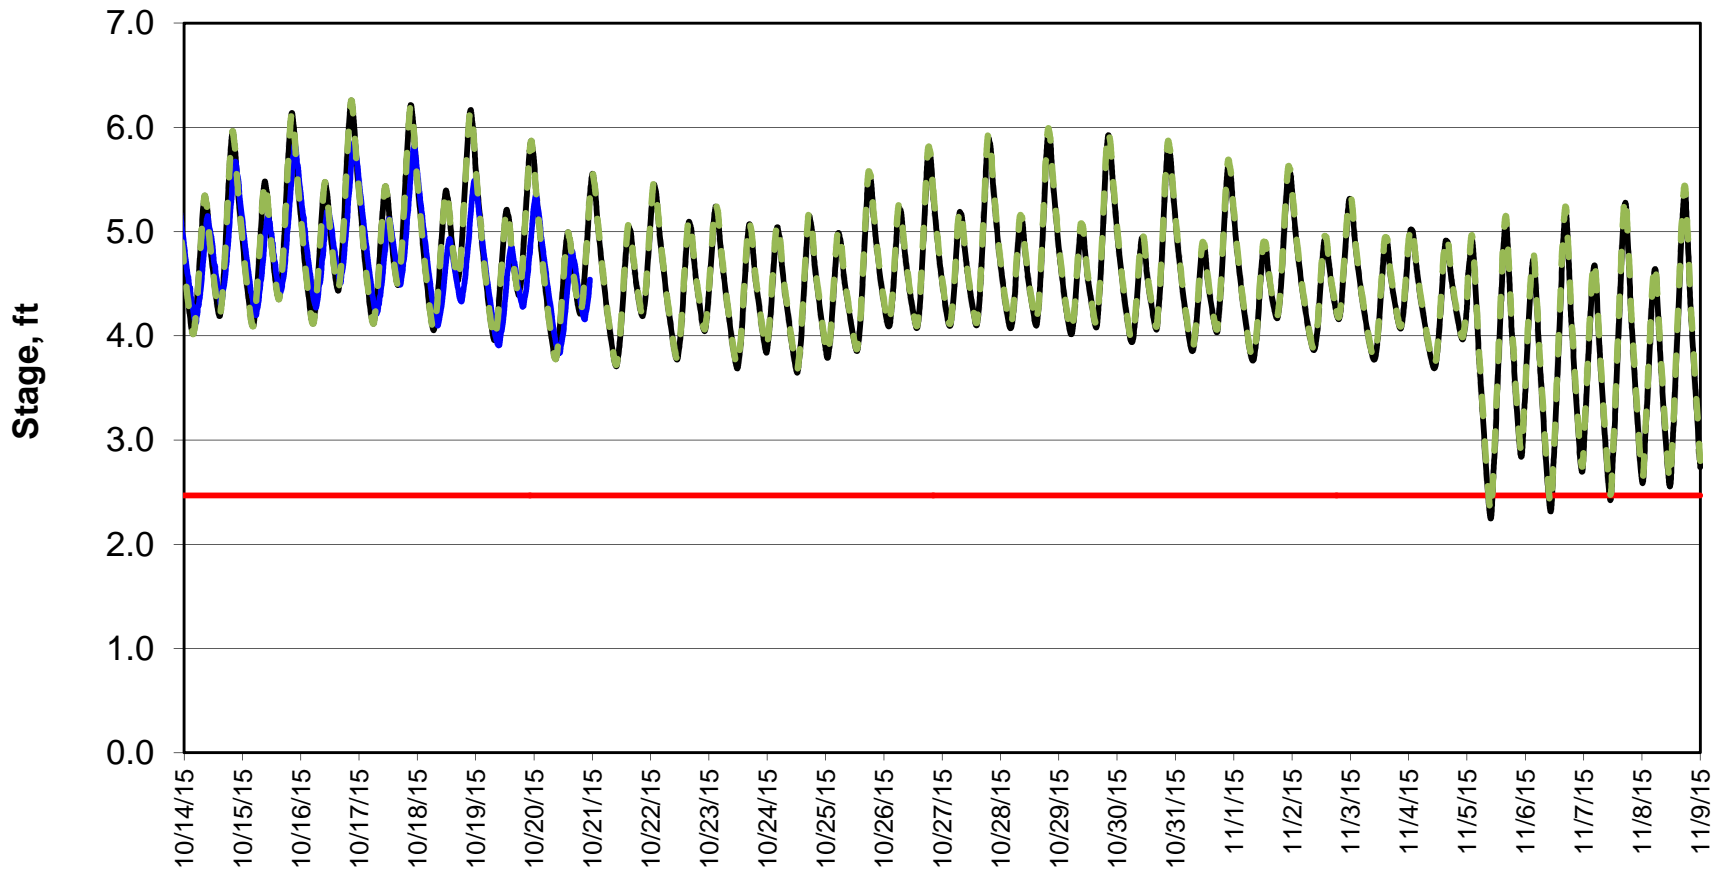

Forecasted Stage @ West of Union Island/Channel 218

Forecasted Stage Middle River @ Howard Road

Forecast Period 10/20/2015 thru 11/9/2015

Forecasted Stage @ Old River @ Tracy Road

Forecast Period 10/20/2015 thru 11/9/2015

Forecasted Stage @ Doughty Ct/Channel 205

Forecast Period 10/20/2015 thru 11/9/2015

Forecasted Stage @ East End of Grant Line Canal/Channel 204