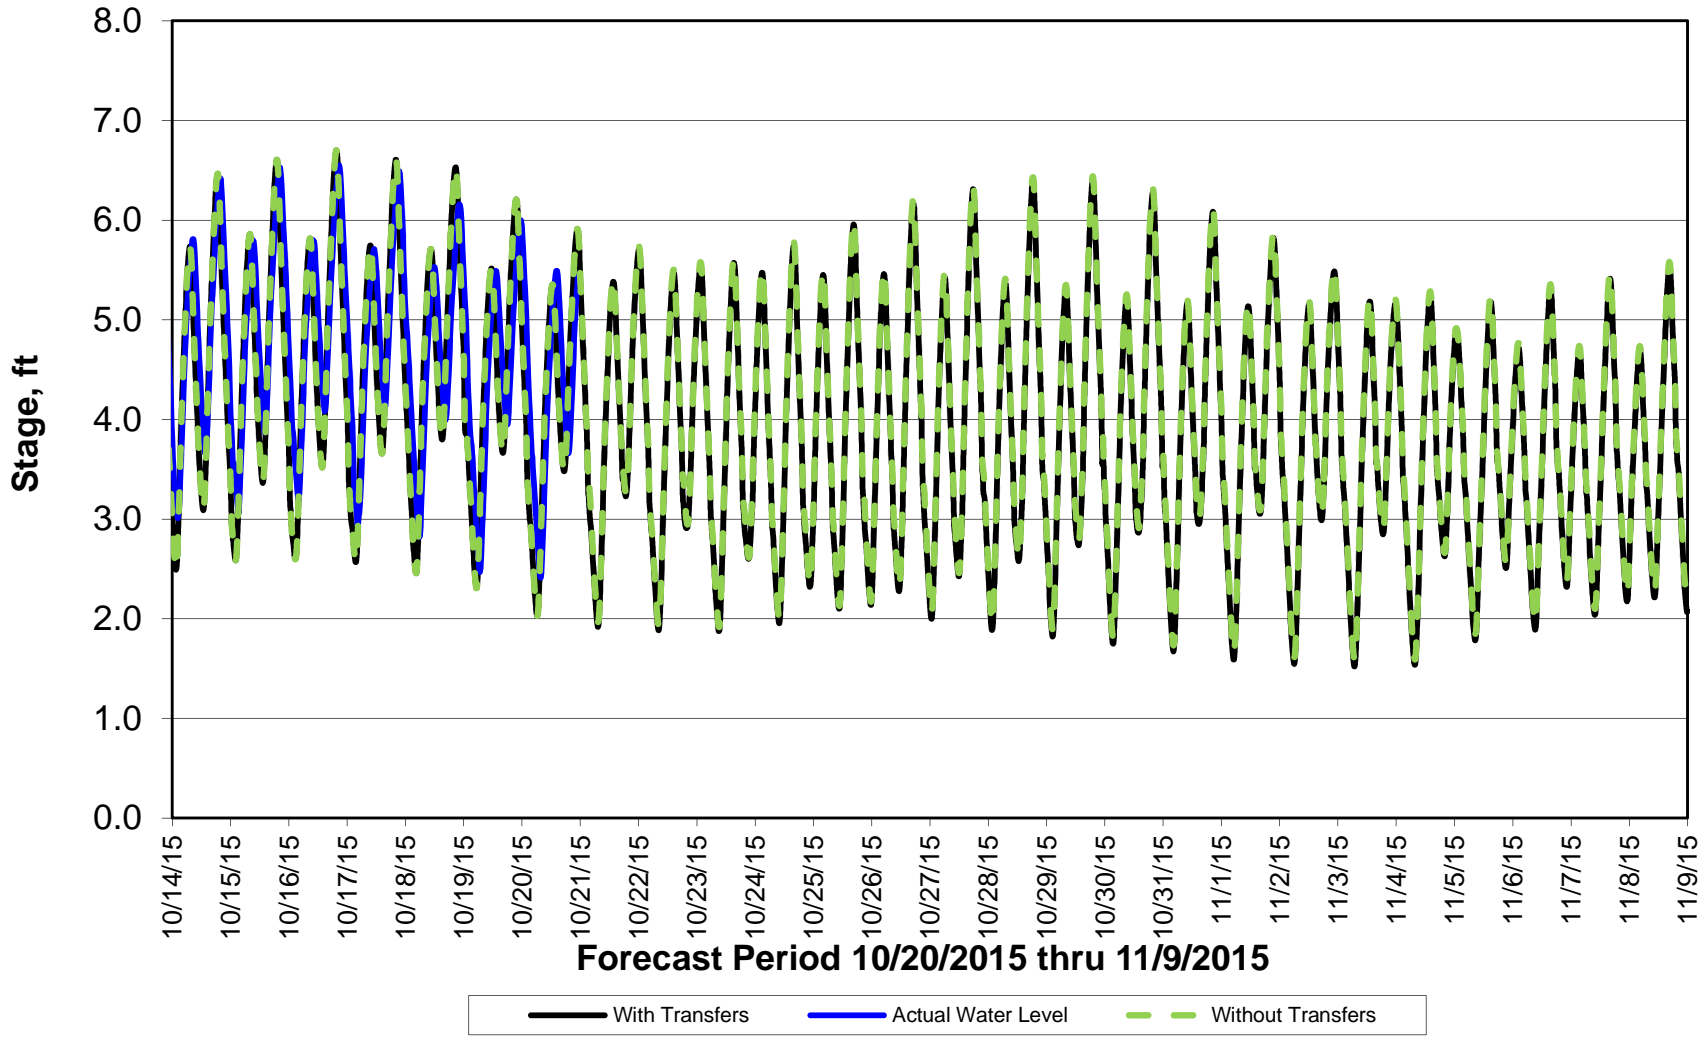

Forecasted Stage @ West of Union Island/Channel 218

Forecasted Stage Middle River @ Howard Road

Forecast Period 10/20/2015 thru 11/9/2015

Forecasted Stage @ Old River @ Tracy Road

Forecast Period 10/20/2015 thru 11/9/2015

Forecasted Stage @ Doughty Ct/Channel 205

Forecast Period 10/20/2015 thru 11/9/2015

Forecasted Stage @ East End of Grant Line Canal/Channel 204