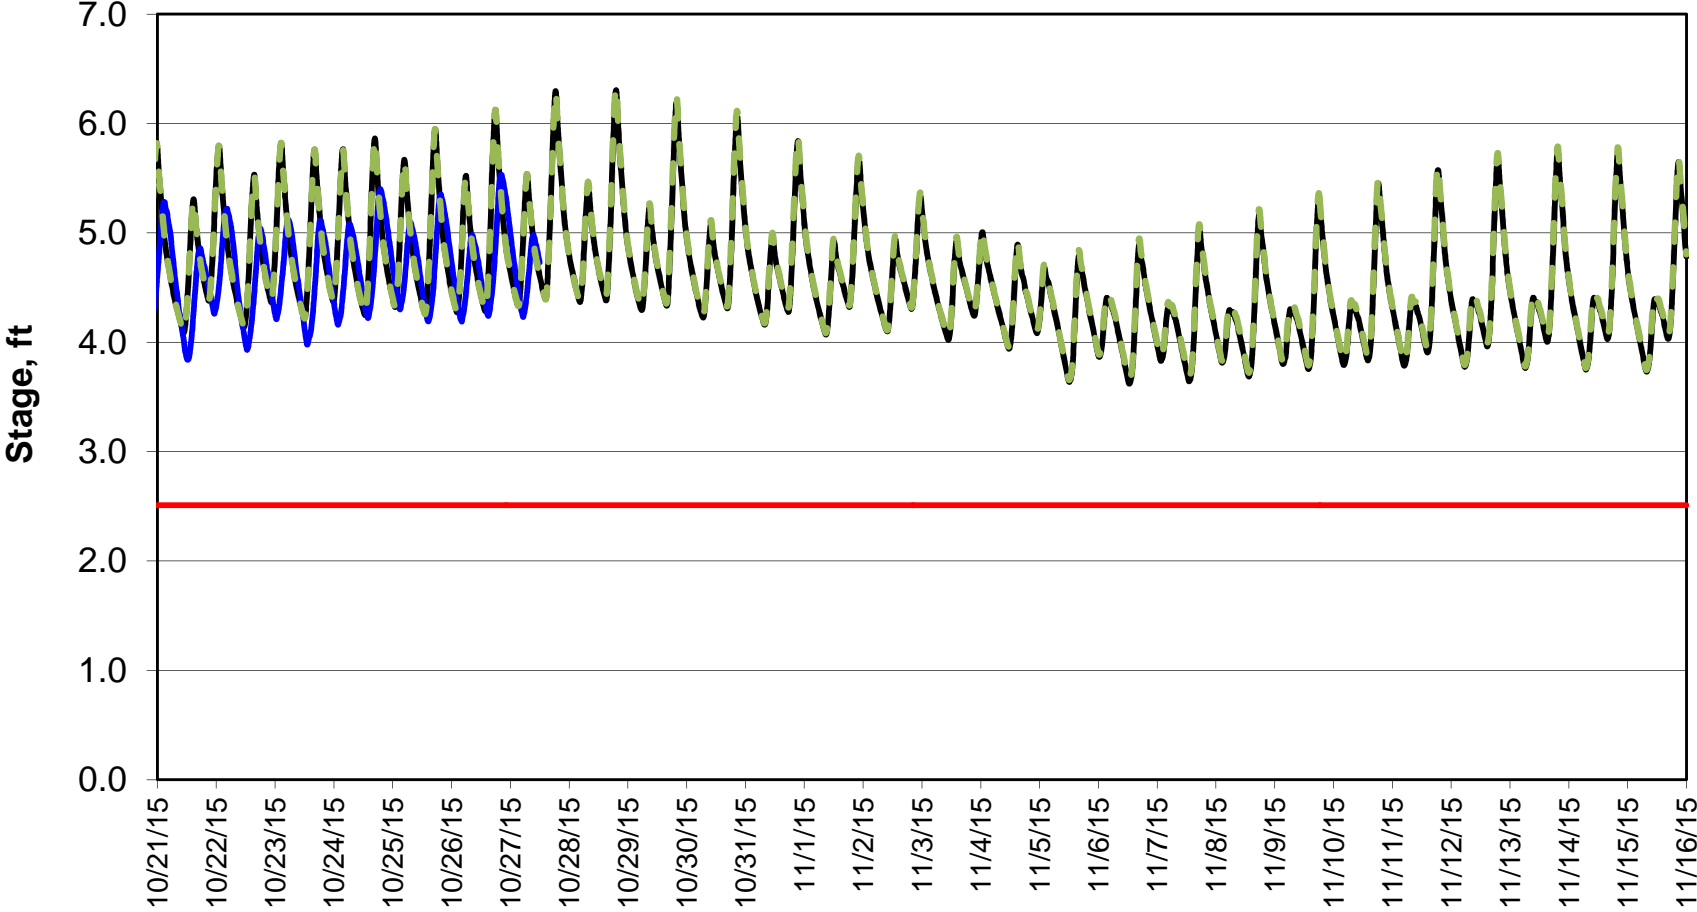

### Forecasted Stage Middle River @ Howard Road

Forecast Period 10/27/2015 thru 11/16/2015

### Forecasted Stage @ Old River @ Tracy Road

Forecast Period 10/27/2015 thru 11/16/2015

### Forecasted Stage @ Doughty Ct/Channel 205

Forecast Period 10/27/2015 thru 11/16/2015