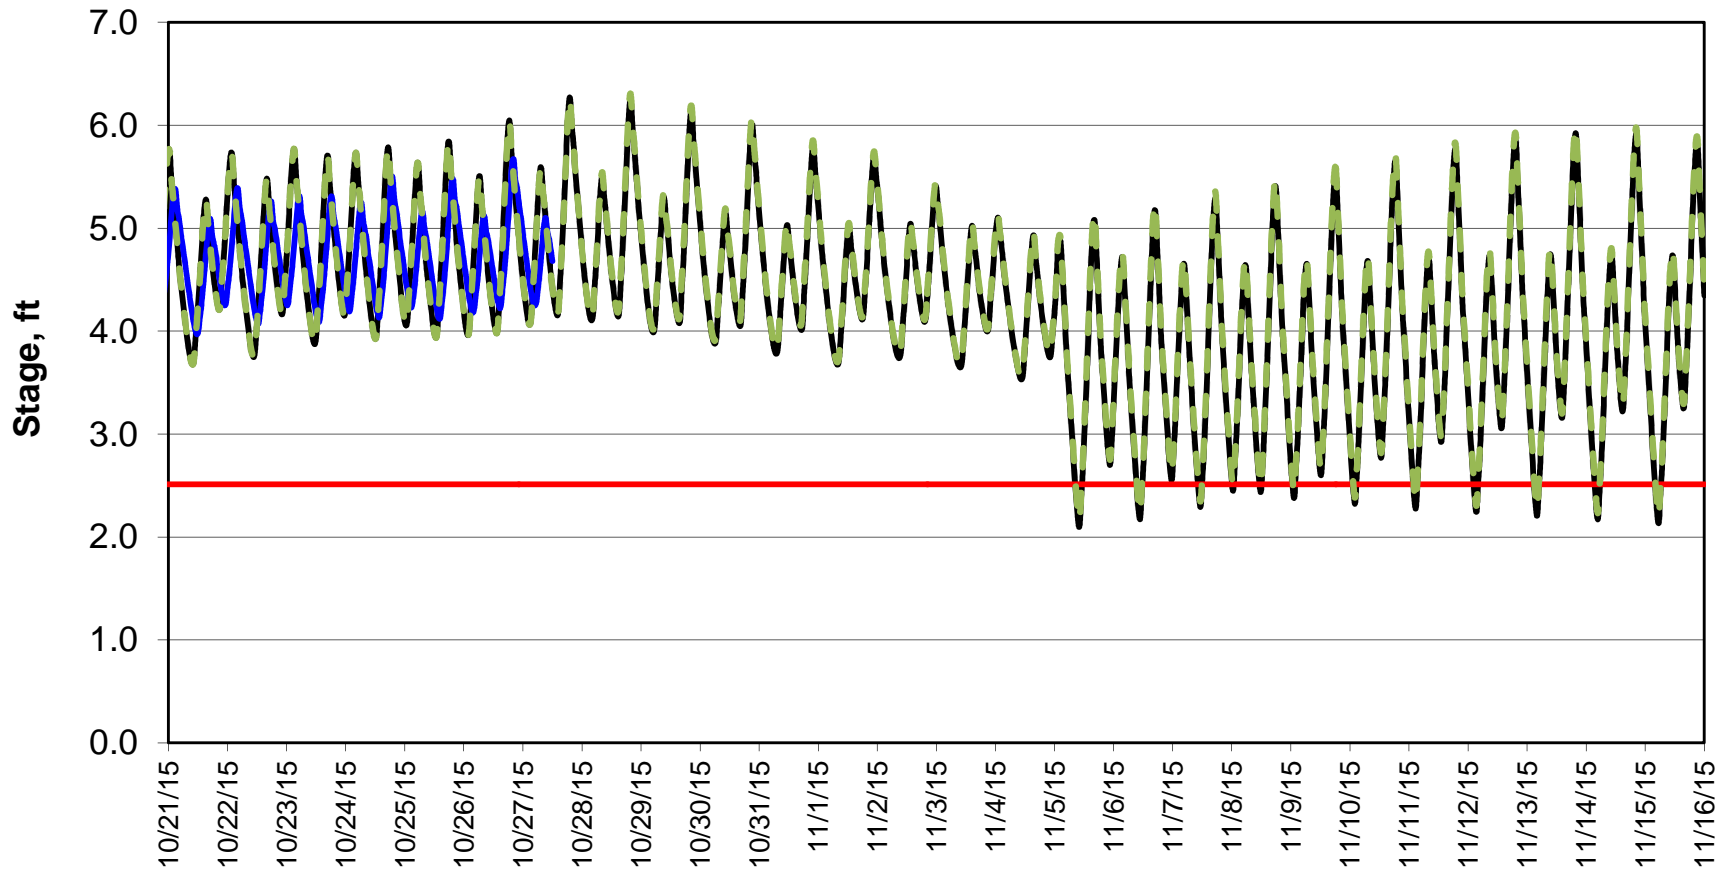

### Forecasted Stage Middle River @ Howard Road

Forecast Period 10/27/2015 thru 11/16/2015

### Forecasted Stage @ Old River @ Tracy Road

Forecast Period 10/27/2015 thru 11/16/2015

### Forecasted Stage @ Doughty Ct/Channel 205

Forecast Period 10/27/2015 thru 11/16/2015