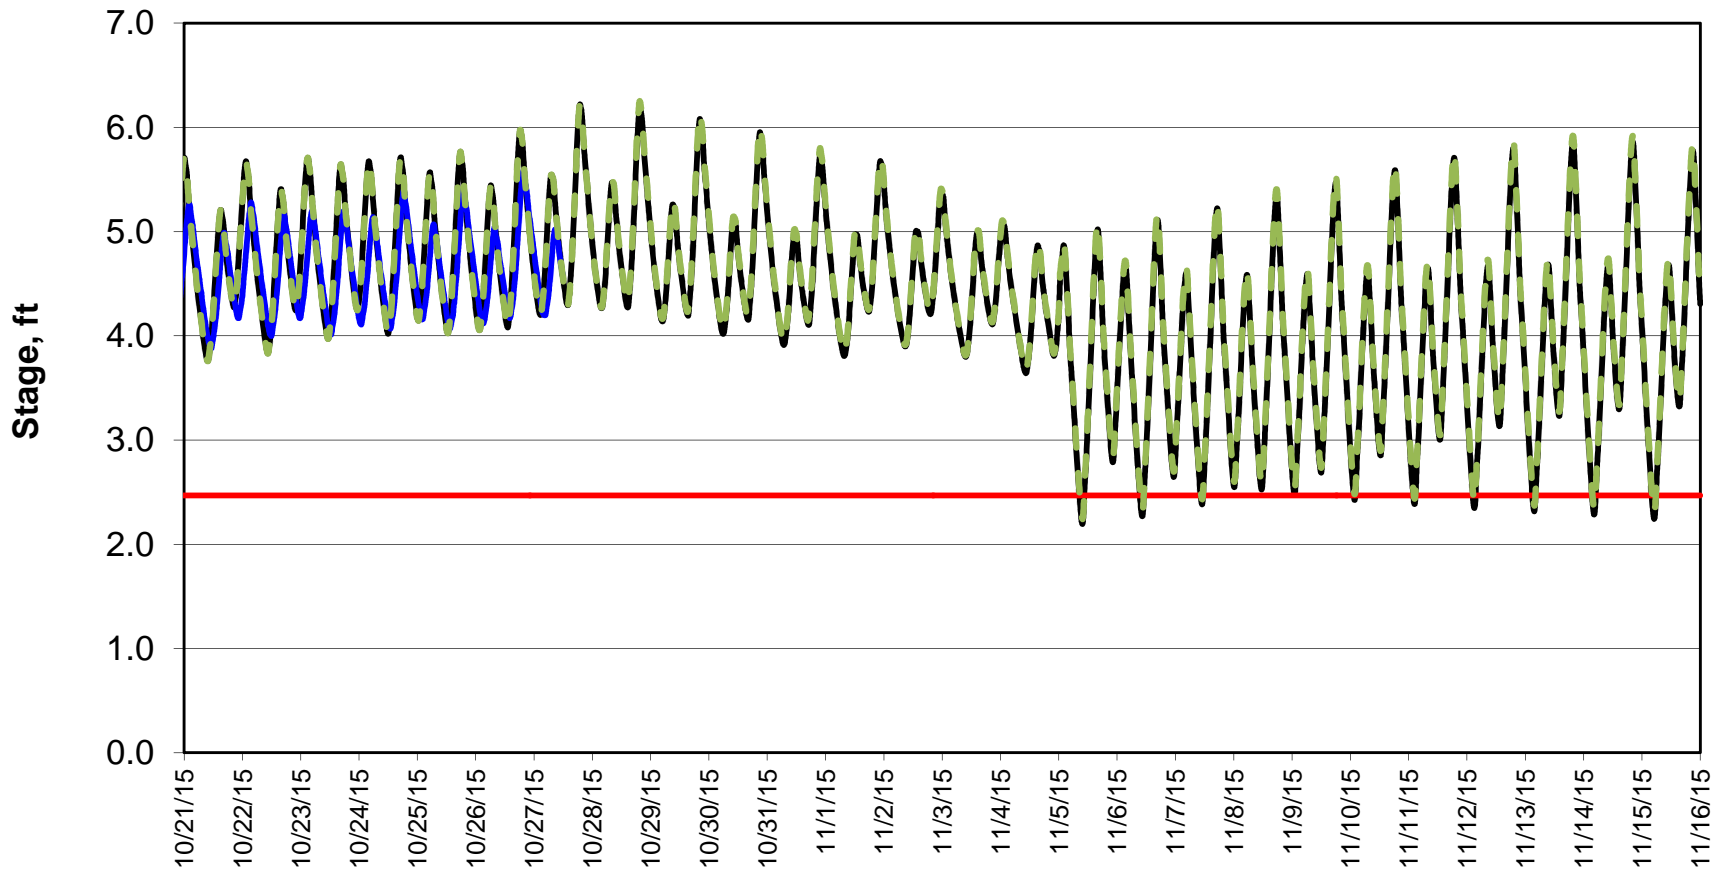

### Forecasted Stage Middle River @ Howard Road

Forecast Period 10/27/2015 thru 11/16/2015

### Forecasted Stage @ Old River @ Tracy Road

Forecast Period 10/27/2015 thru 11/16/2015

### Forecasted Stage @ Doughty Ct/Channel 205

Forecast Period 10/27/2015 thru 11/16/2015