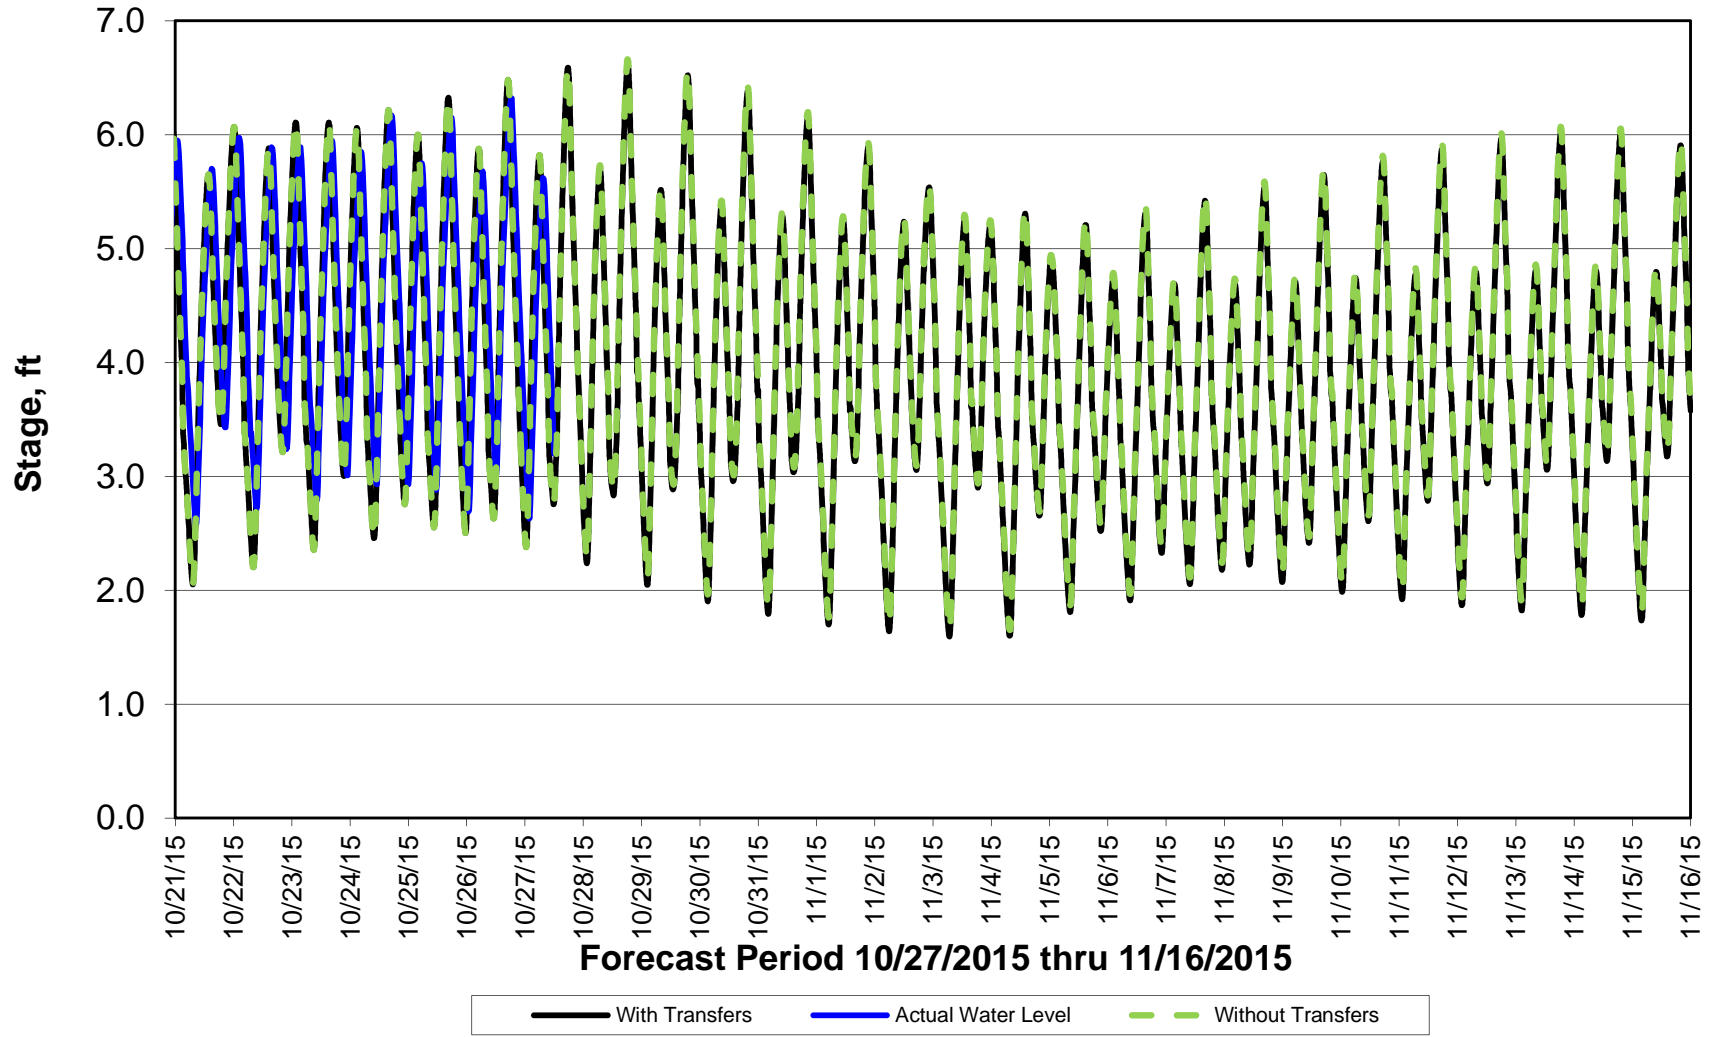

### Forecasted Stage Middle River @ Howard Road

Forecast Period 10/27/2015 thru 11/16/2015

### Forecasted Stage @ Old River @ Tracy Road

Forecast Period 10/27/2015 thru 11/16/2015

### Forecasted Stage @ Doughty Ct/Channel 205

Forecast Period 10/27/2015 thru 11/16/2015

### Forecasted Stage @ East End of Grant Line Canal/Channel 204