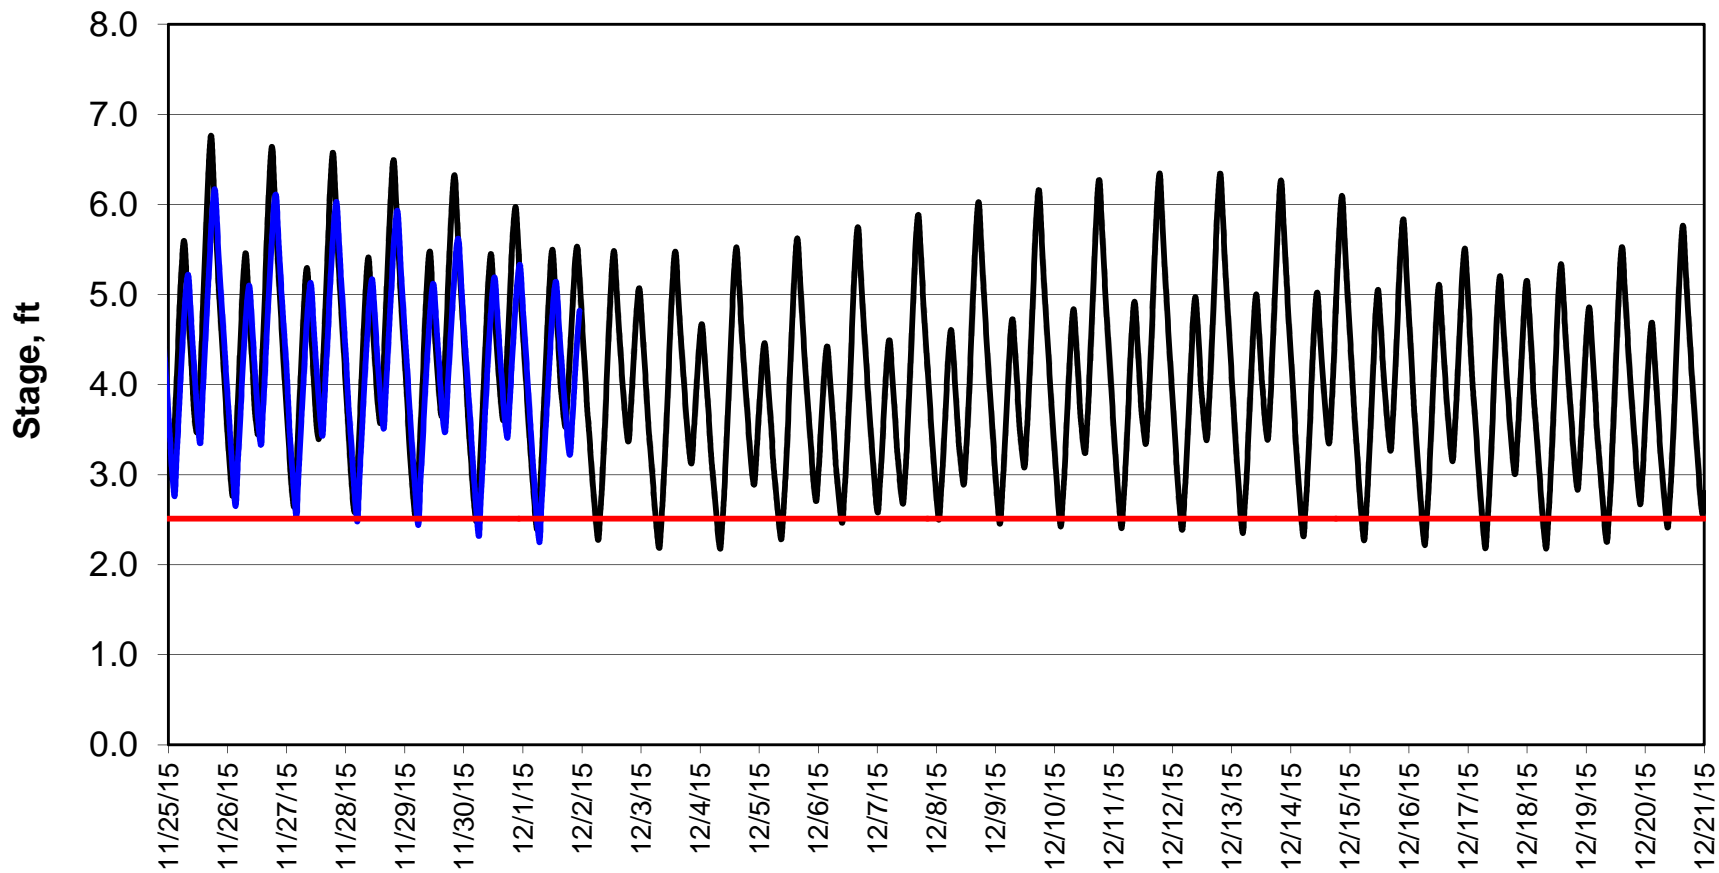

Forecasted Stage @ West of Union Island/Channel 218

Forecasted Stage Middle River @ Howard Road

Forecast Period 12/1/2015 thru 12/21/2015

Forecasted Stage @ Old River @ Tracy Road

Forecast Period 12/1/2015 thru 12/21/2015

Forecasted Stage @ Doughty Ct/Channel 205

Forecast Period 12/1/2015 thru 12/21/2015

Forecasted Stage @ East End of Grant Line Canal/Channel 204

Forecast Period 12/1/2015 thru 12/21/2015