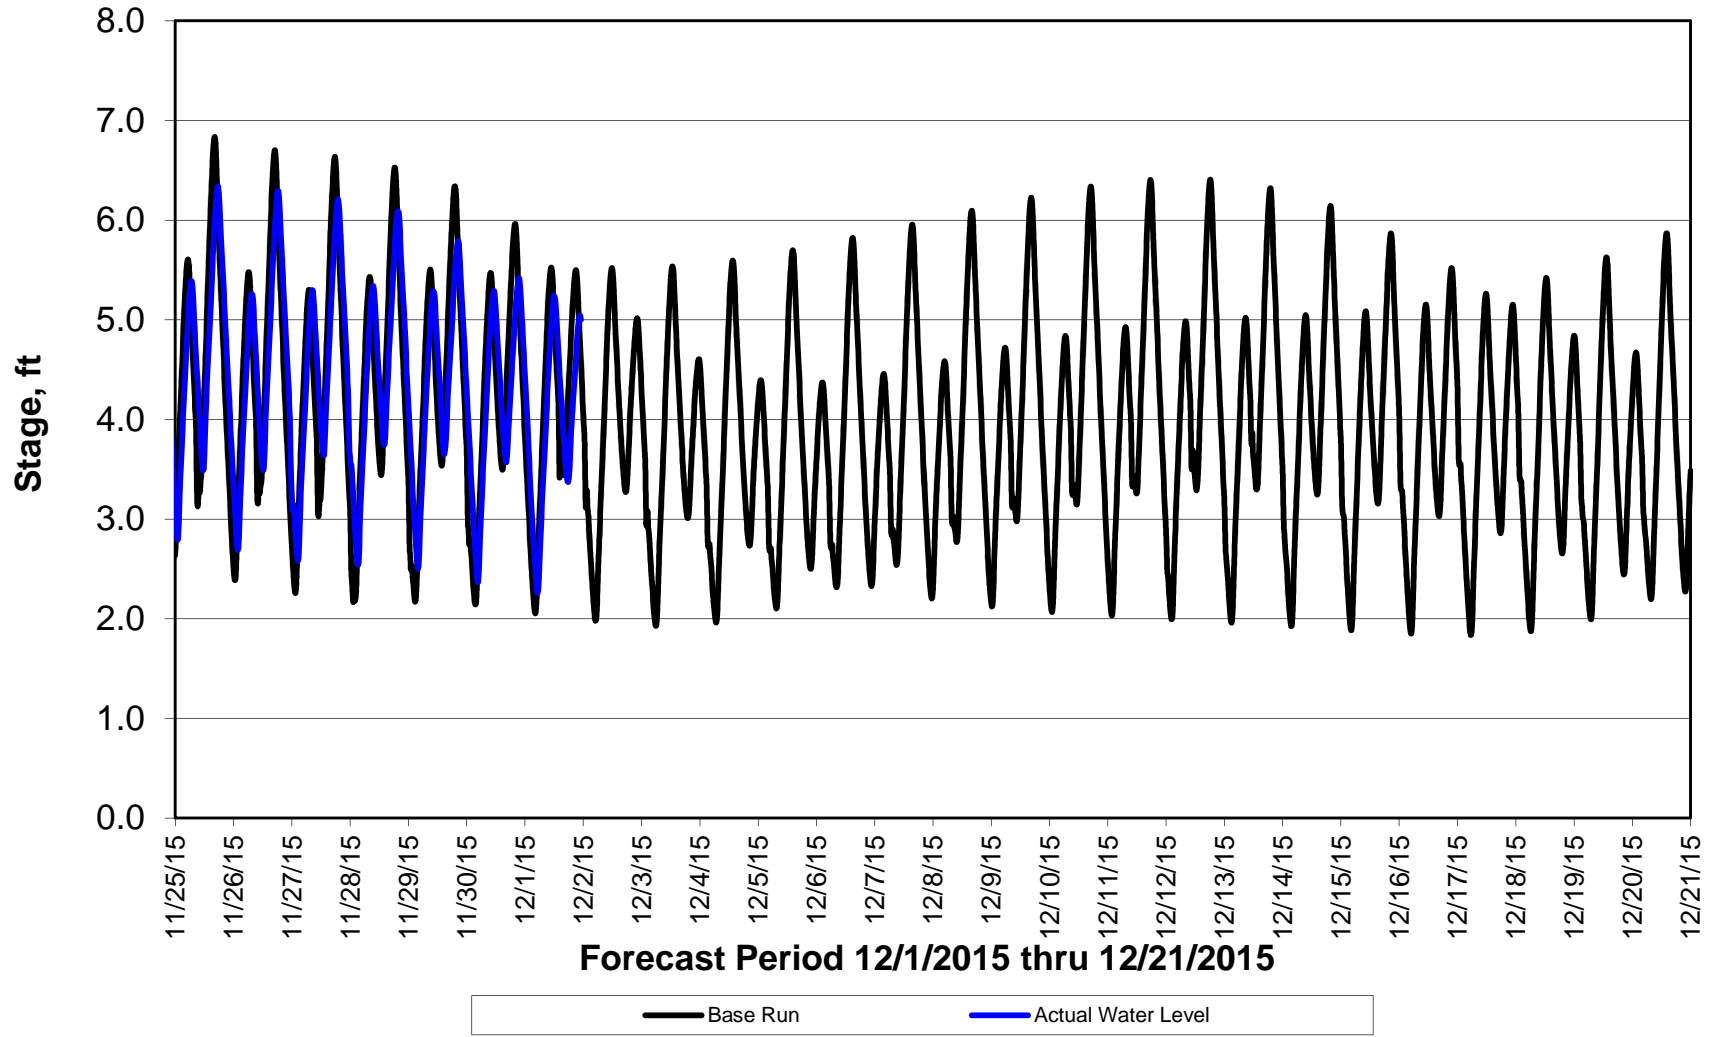

Forecasted Stage @ West of Union Island/Channel 218

Forecasted Stage Middle River @ Howard Road

Forecast Period 12/1/2015 thru 12/21/2015

Forecasted Stage @ Old River @ Tracy Road

Forecast Period 12/1/2015 thru 12/21/2015

Forecasted Stage @ Doughty Ct/Channel 205

Forecast Period 12/1/2015 thru 12/21/2015

Forecasted Stage @ East End of Grant Line Canal/Channel 204

Forecast Period 12/1/2015 thru 12/21/2015