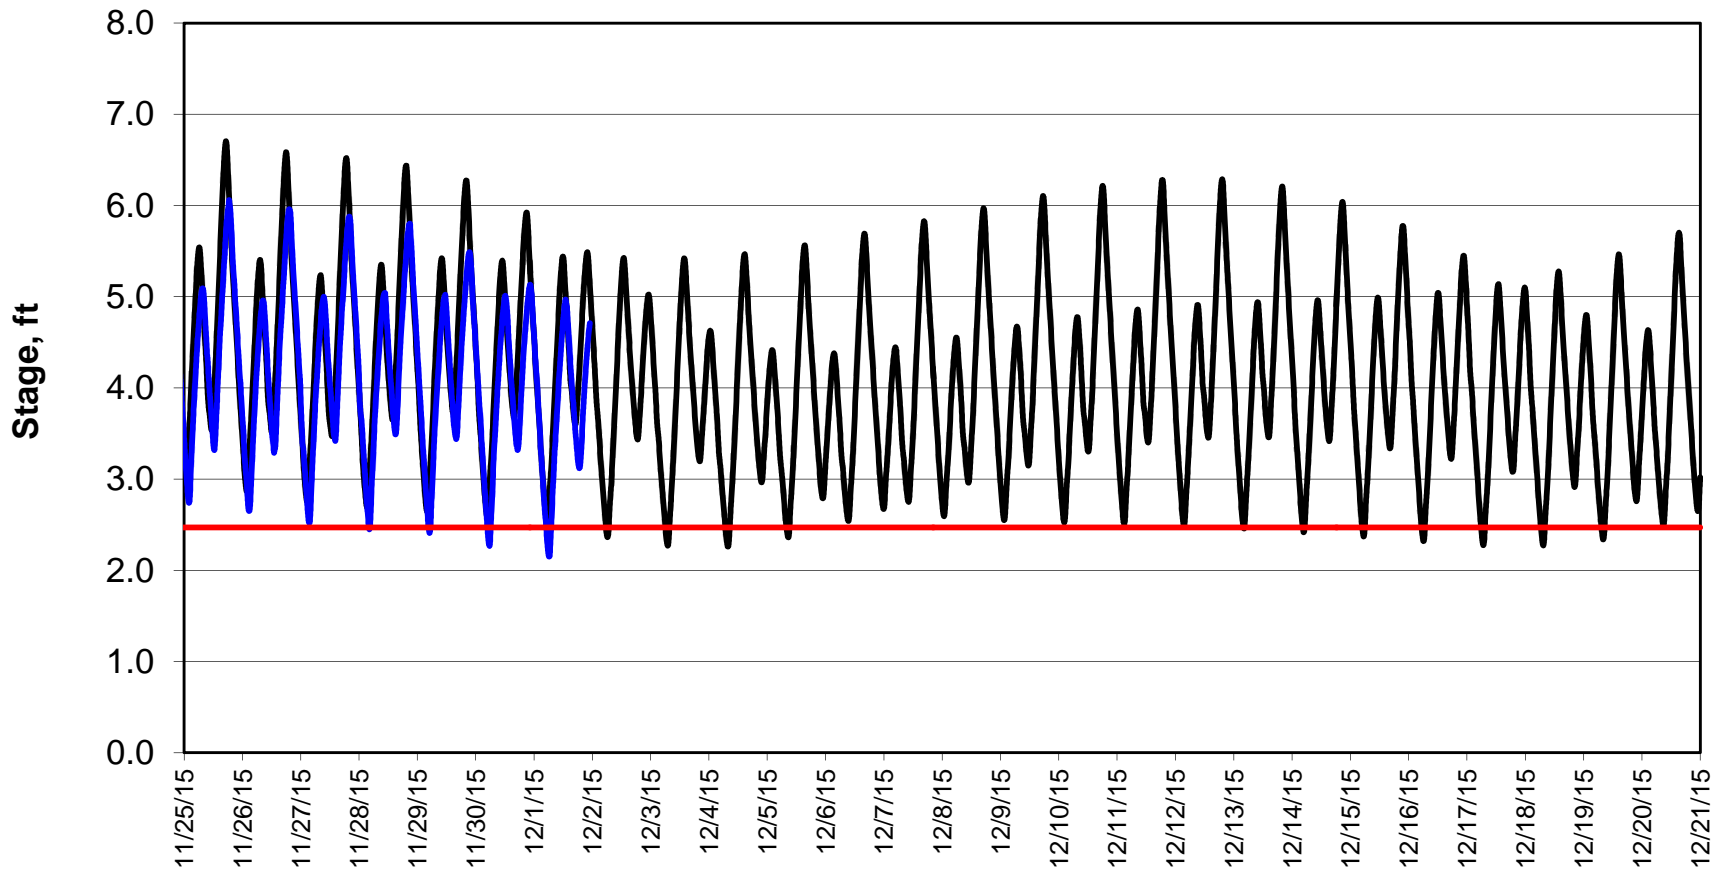

Forecasted Stage @ West of Union Island/Channel 218

Forecasted Stage Middle River @ Howard Road

Forecast Period 12/1/2015 thru 12/21/2015

Forecasted Stage @ Old River @ Tracy Road

Forecast Period 12/1/2015 thru 12/21/2015

Forecasted Stage @ Doughty Ct/Channel 205

Forecast Period 12/1/2015 thru 12/21/2015

Forecasted Stage @ East End of Grant Line Canal/Channel 204

Forecast Period 12/1/2015 thru 12/21/2015