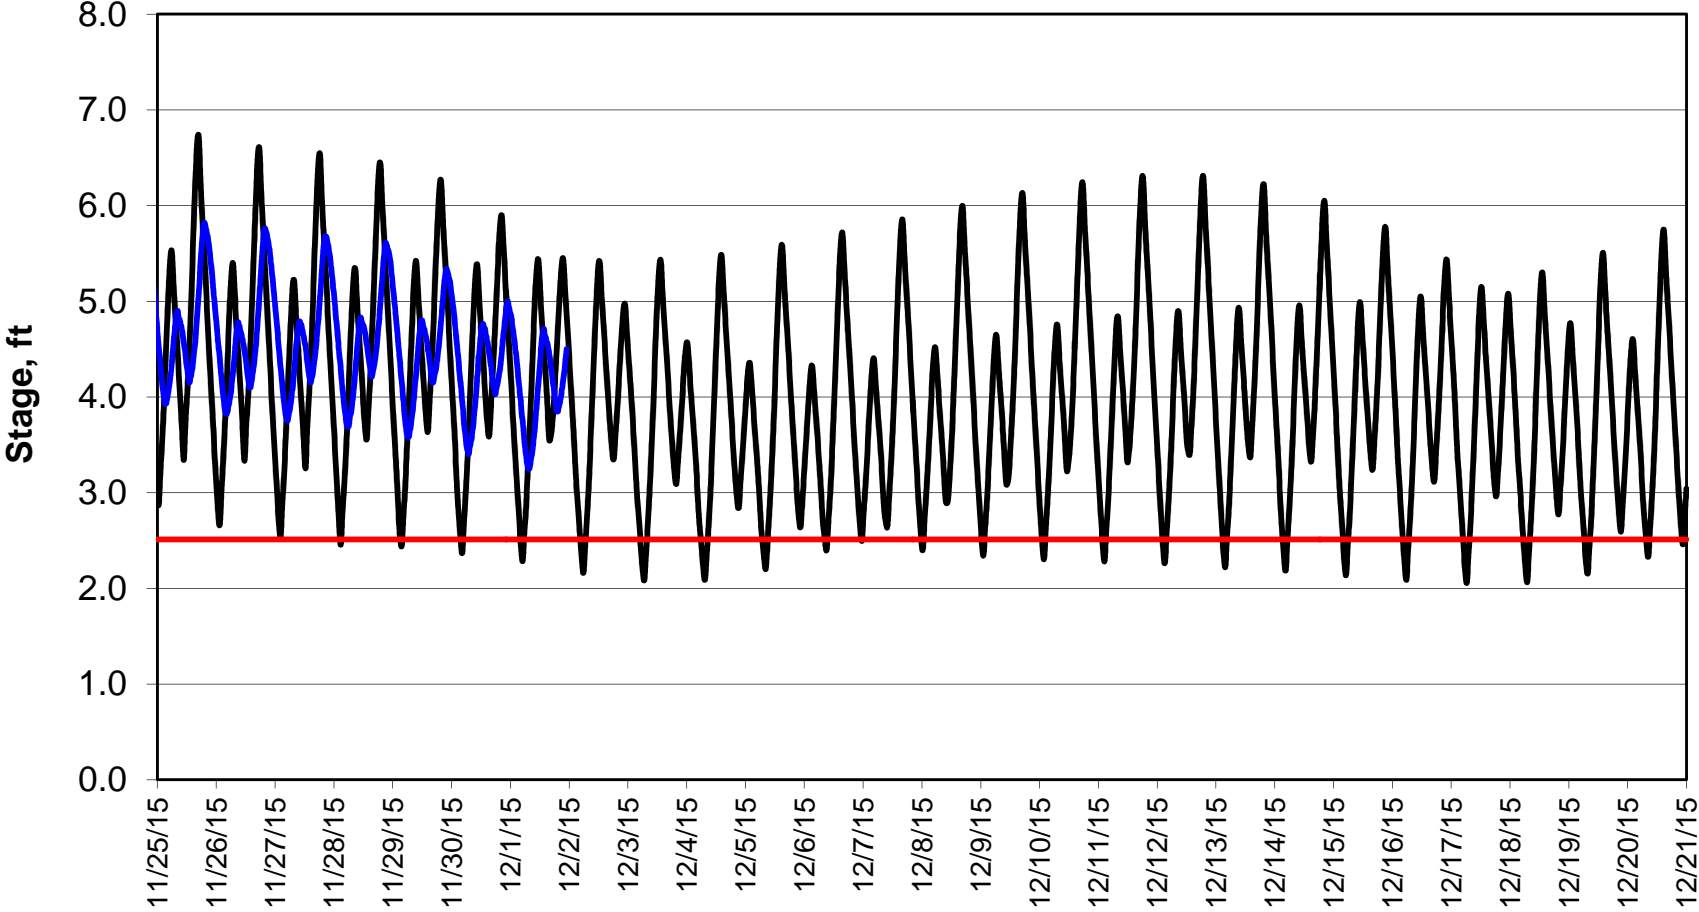

Forecasted Stage @ West of Union Island/Channel 218

Forecasted Stage Middle River @ Howard Road

Forecast Period 12/1/2015 thru 12/21/2015

Forecasted Stage @ Old River @ Tracy Road

Forecast Period 12/1/2015 thru 12/21/2015

Forecasted Stage @ Doughty Ct/Channel 205

Forecast Period 12/1/2015 thru 12/21/2015

Forecasted Stage @ East End of Grant Line Canal/Channel 204

Forecast Period 12/1/2015 thru 12/21/2015