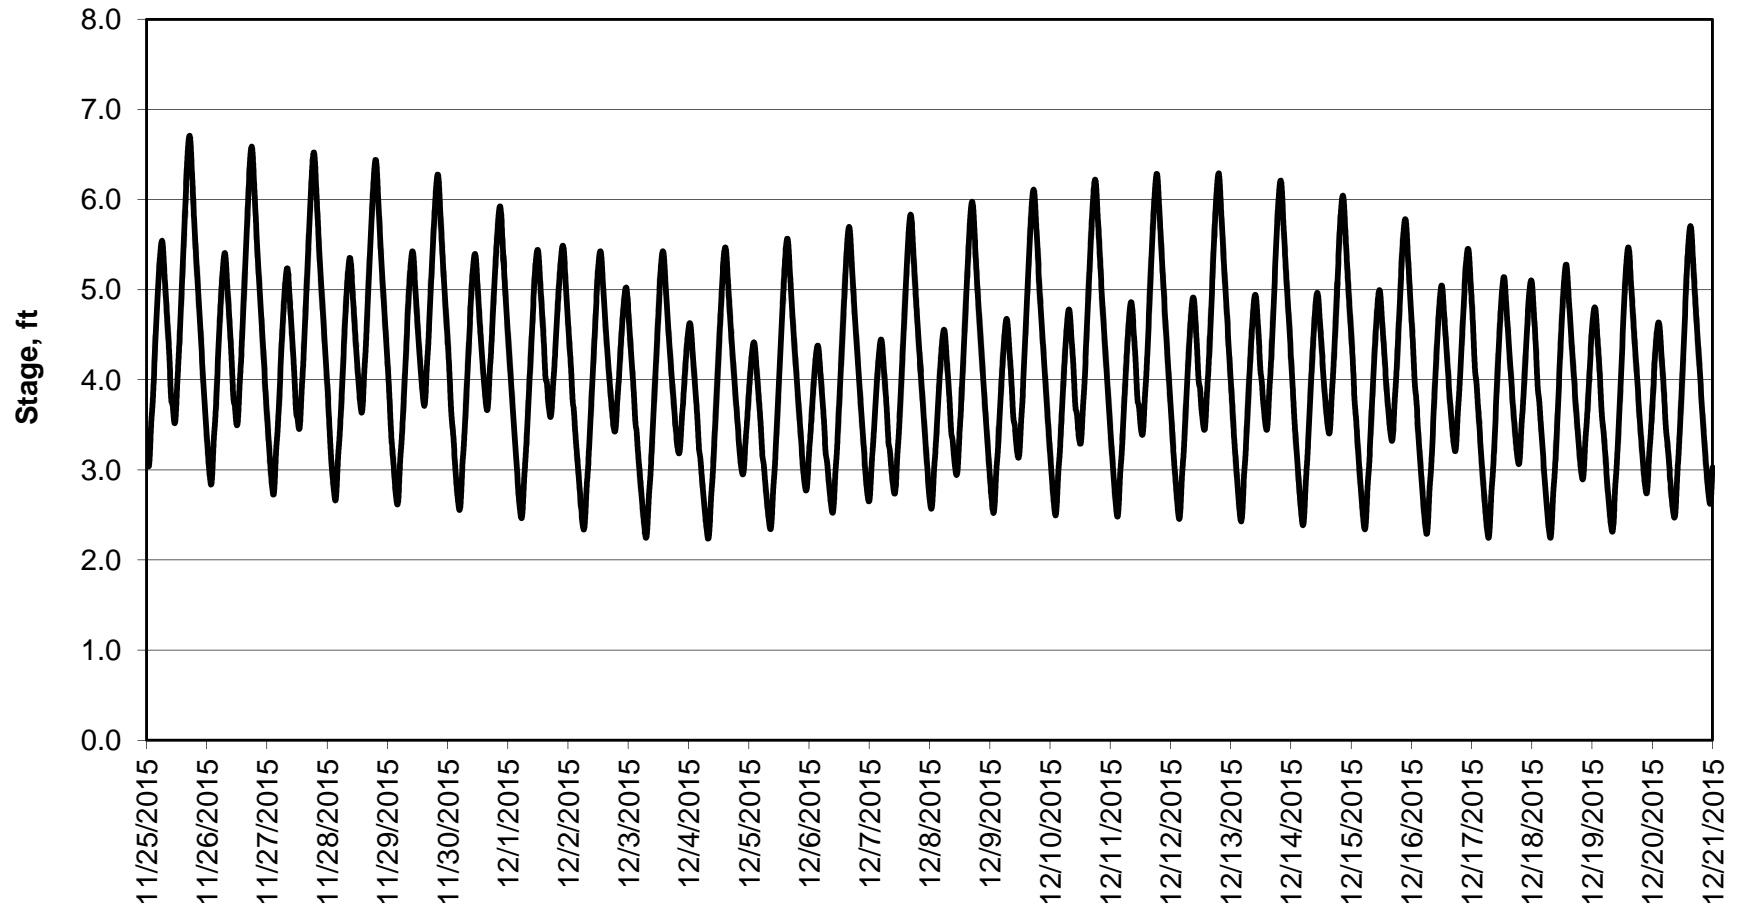

Forecasted Stage @ West of Union Island/Channel 218

Forecasted Stage Middle River @ Howard Road

Forecast Period 12/1/2015 thru 12/21/2015

Forecasted Stage @ Old River @ Tracy Road

Forecast Period 12/1/2015 thru 12/21/2015

Forecasted Stage @ Doughty Ct/Channel 205

Forecast Period 12/1/2015 thru 12/21/2015

Forecasted Stage @ East End of Grant Line Canal/Channel 204

Forecast Period 12/1/2015 thru 12/21/2015