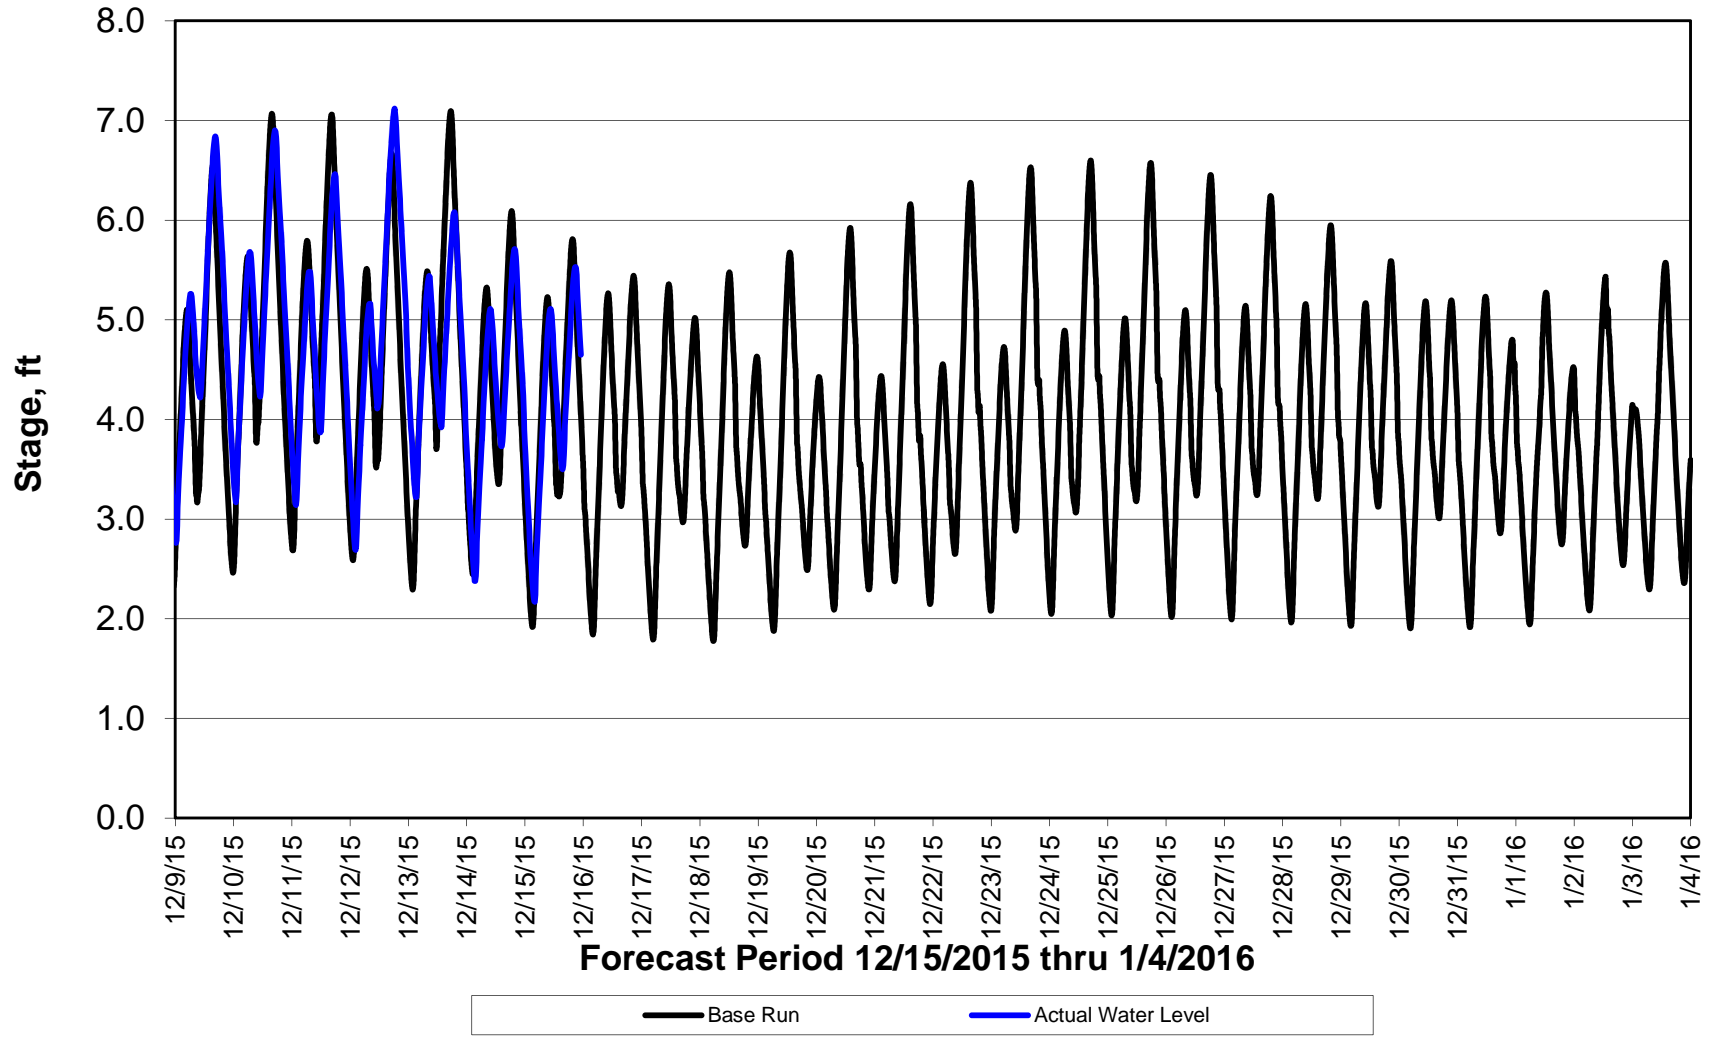

### Forecasted Stage Middle River @ Howard Road

Forecast Period 12/15/2015 thru 1/4/2016

### Forecasted Stage @ Old River @ Tracy Road

Forecast Period 12/15/2015 thru 1/4/2016

### Forecasted Stage @ Doughty Ct/Channel 205

Forecast Period 12/15/2015 thru 1/4/2016

### Forecasted Stage @ East End of Grant Line Canal/Channel 204

Forecast Period 12/15/2015 thru 1/4/2016