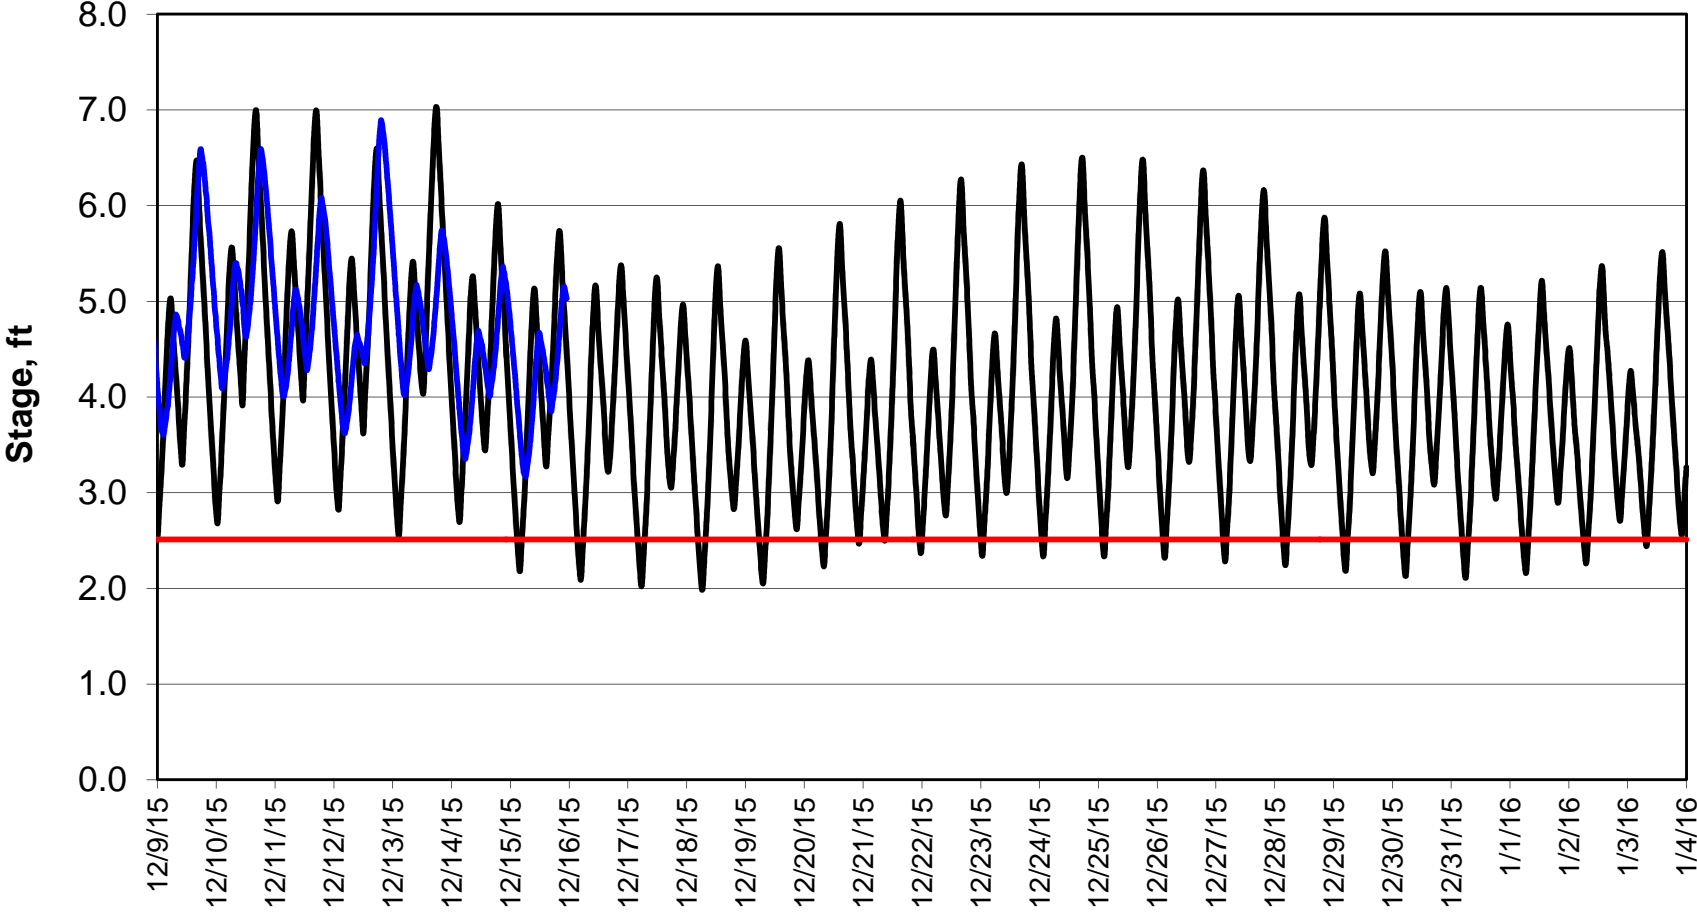

### Forecasted Stage Middle River @ Howard Road

Forecast Period 12/15/2015 thru 1/4/2016

### Forecasted Stage @ Old River @ Tracy Road

Forecast Period 12/15/2015 thru 1/4/2016

### Forecasted Stage @ Doughty Ct/Channel 205

Forecast Period 12/15/2015 thru 1/4/2016

### Forecasted Stage @ East End of Grant Line Canal/Channel 204

Forecast Period 12/15/2015 thru 1/4/2016