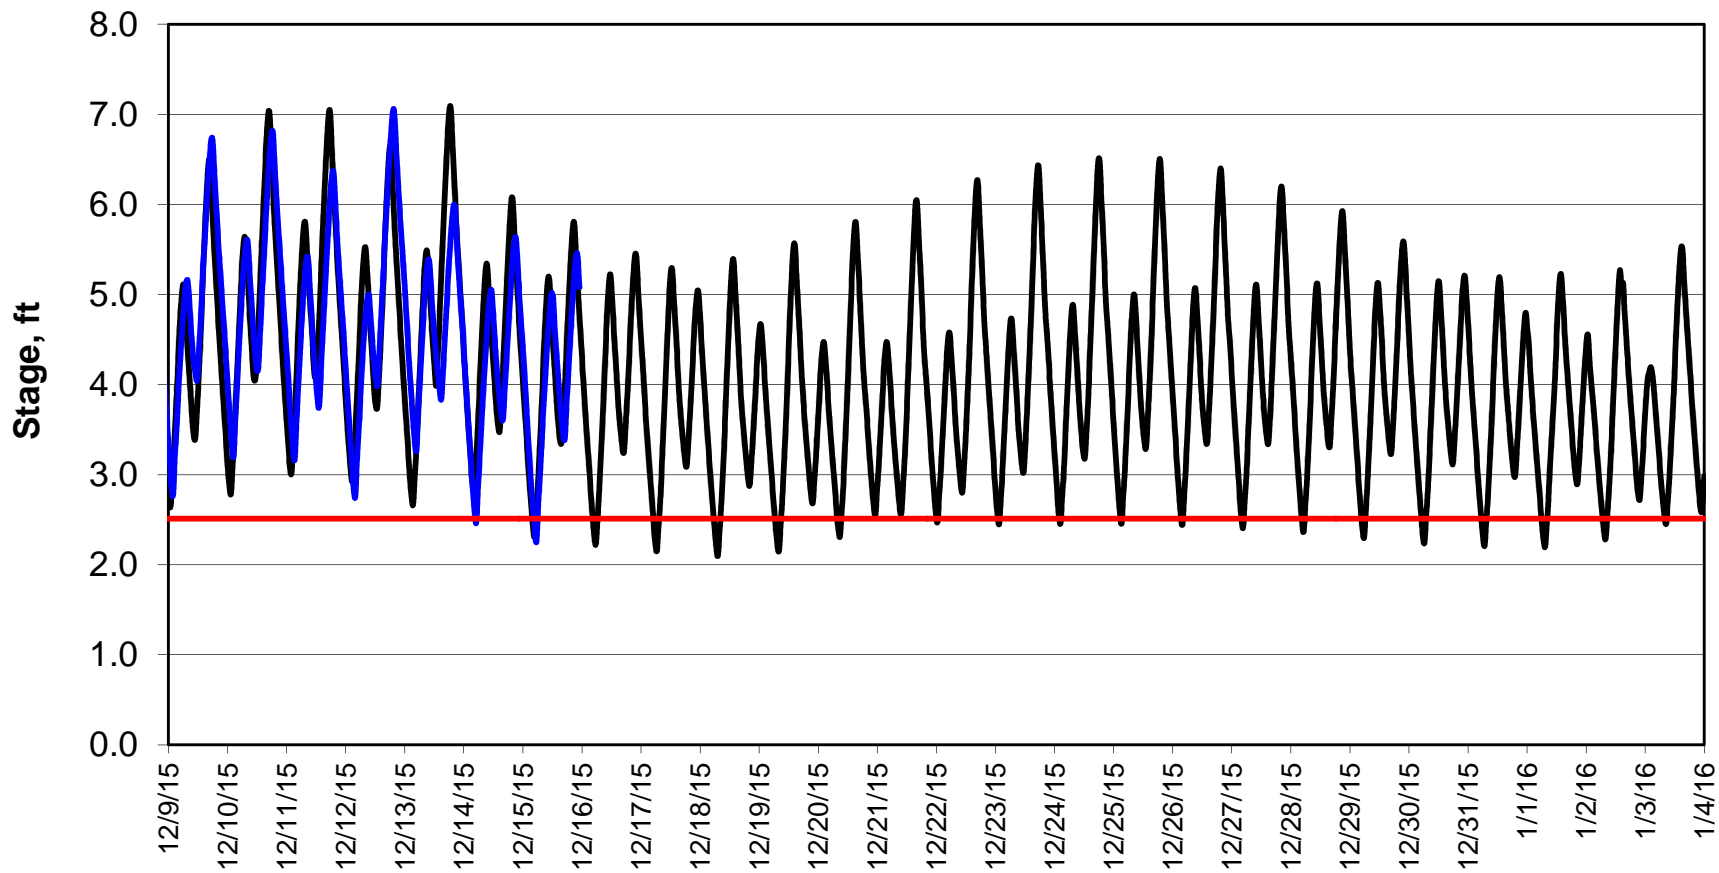

### Forecasted Stage Middle River @ Howard Road

Forecast Period 12/15/2015 thru 1/4/2016

### Forecasted Stage @ Old River @ Tracy Road

Forecast Period 12/15/2015 thru 1/4/2016

### Forecasted Stage @ Doughty Ct/Channel 205

Forecast Period 12/15/2015 thru 1/4/2016

### Forecasted Stage @ East End of Grant Line Canal/Channel 204

Forecast Period 12/15/2015 thru 1/4/2016