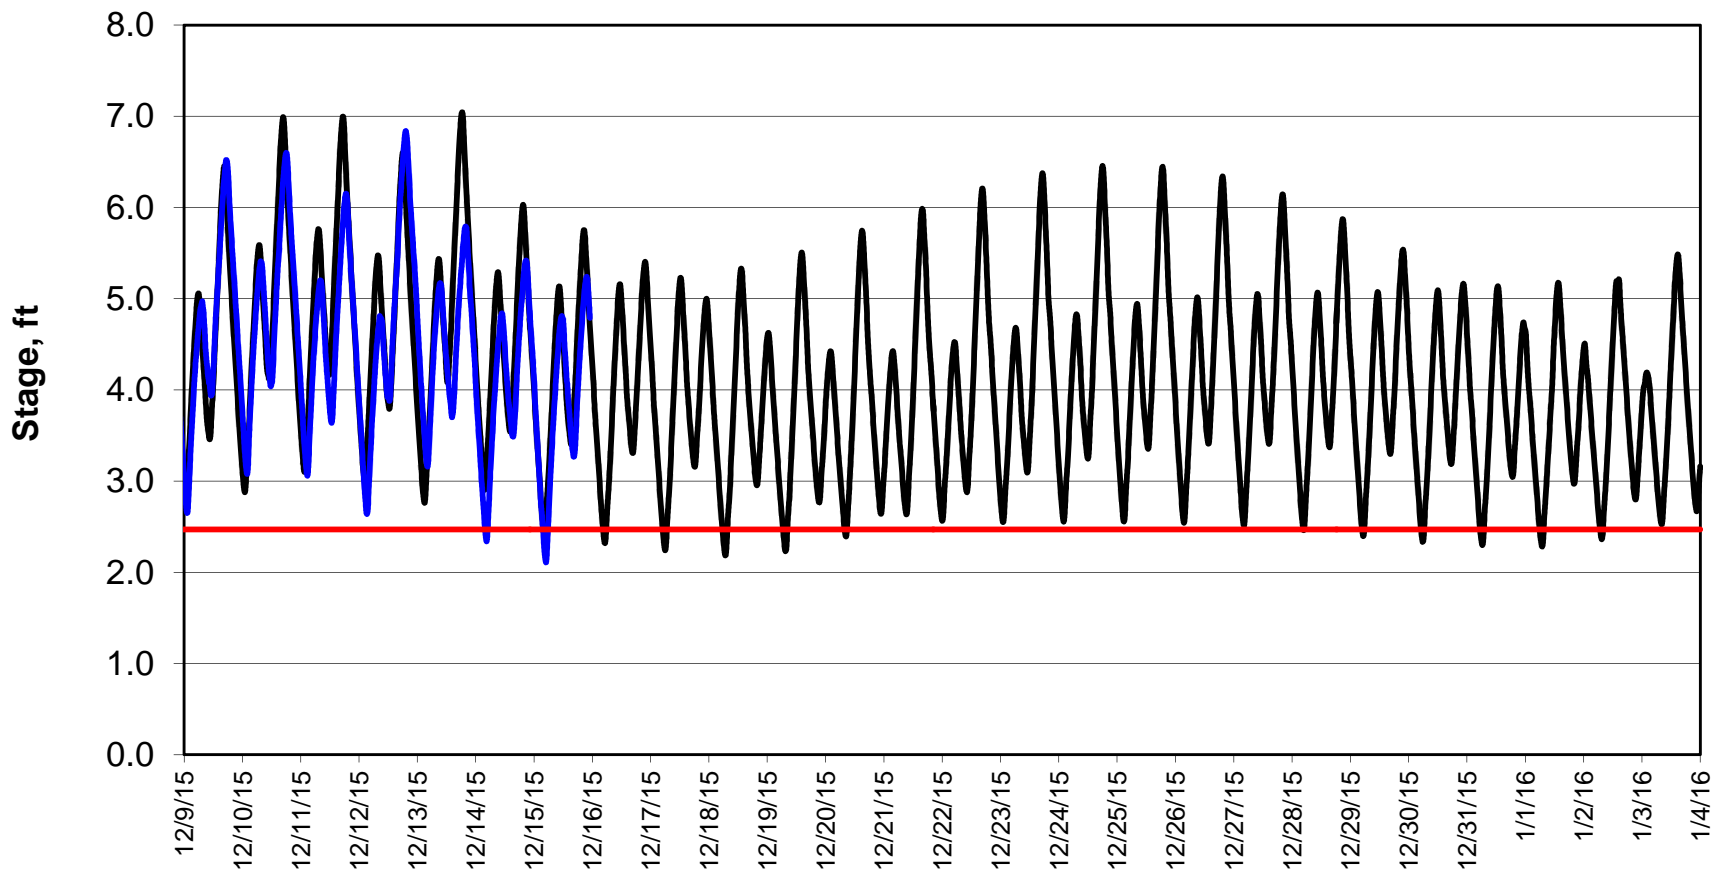

### Forecasted Stage Middle River @ Howard Road

Forecast Period 12/15/2015 thru 1/4/2016

### Forecasted Stage @ Old River @ Tracy Road

Forecast Period 12/15/2015 thru 1/4/2016

### Forecasted Stage @ Doughty Ct/Channel 205

Forecast Period 12/15/2015 thru 1/4/2016

### Forecasted Stage @ East End of Grant Line Canal/Channel 204

Forecast Period 12/15/2015 thru 1/4/2016