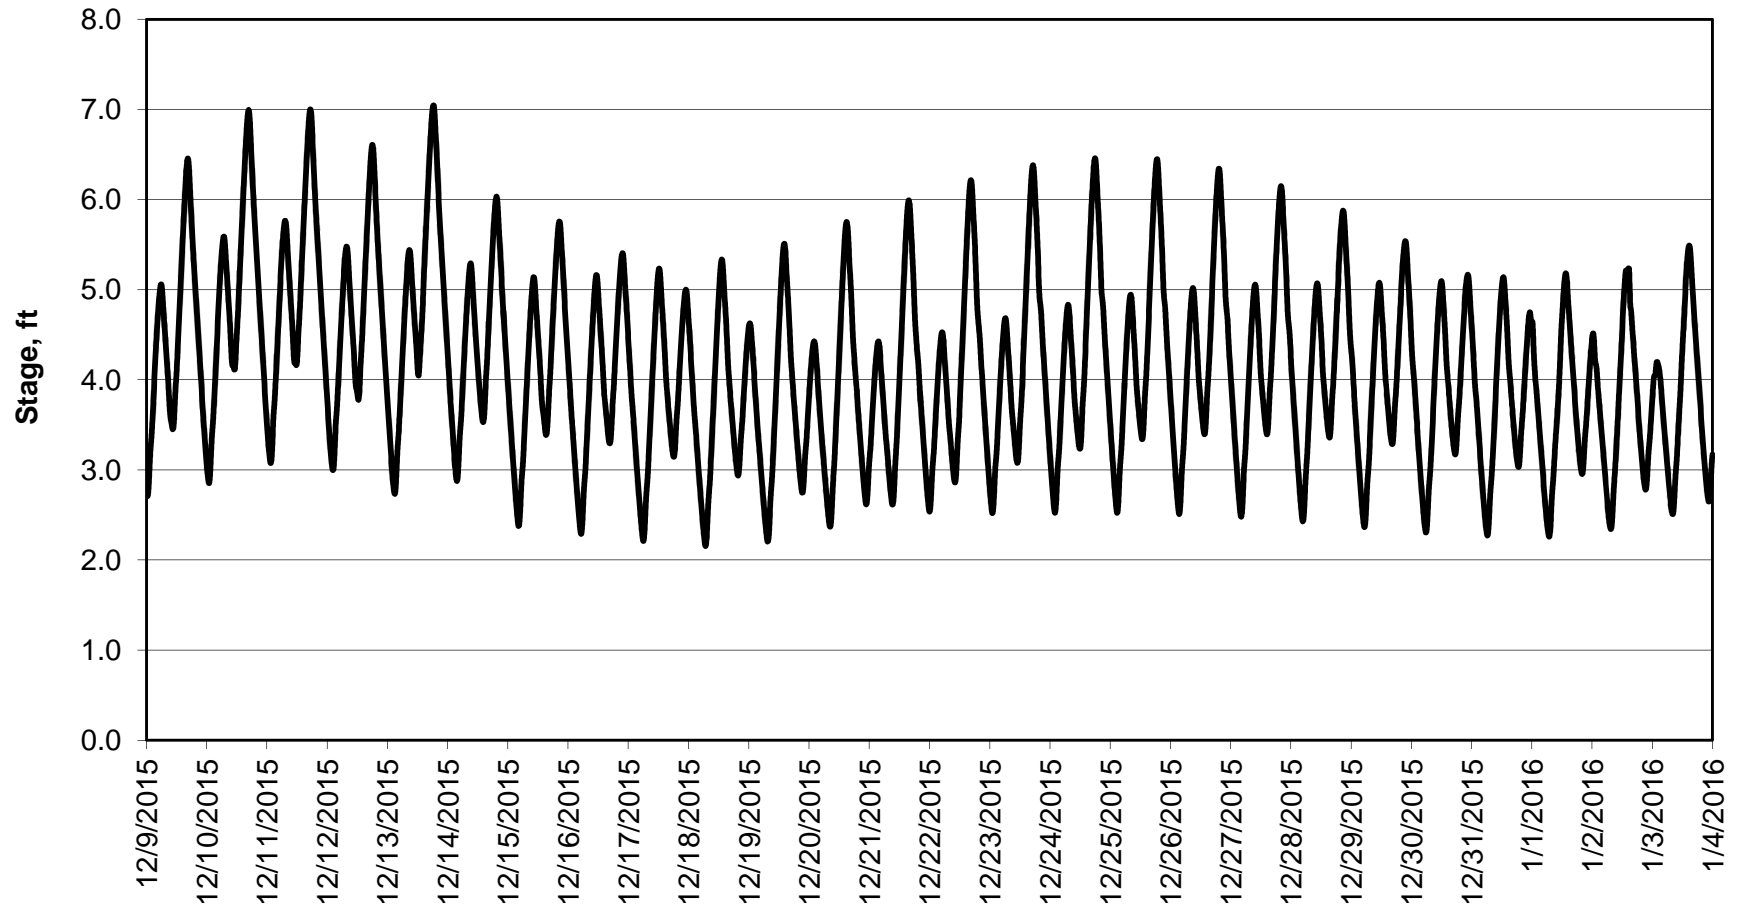

### Forecasted Stage @ Old River @ Tracy Road

Forecast Period 12/15/2015 thru 1/4/2016

### Forecasted Stage @ East End of Grant Line Canal/Channel 204

Forecast Period 12/15/2015 thru 1/4/2016