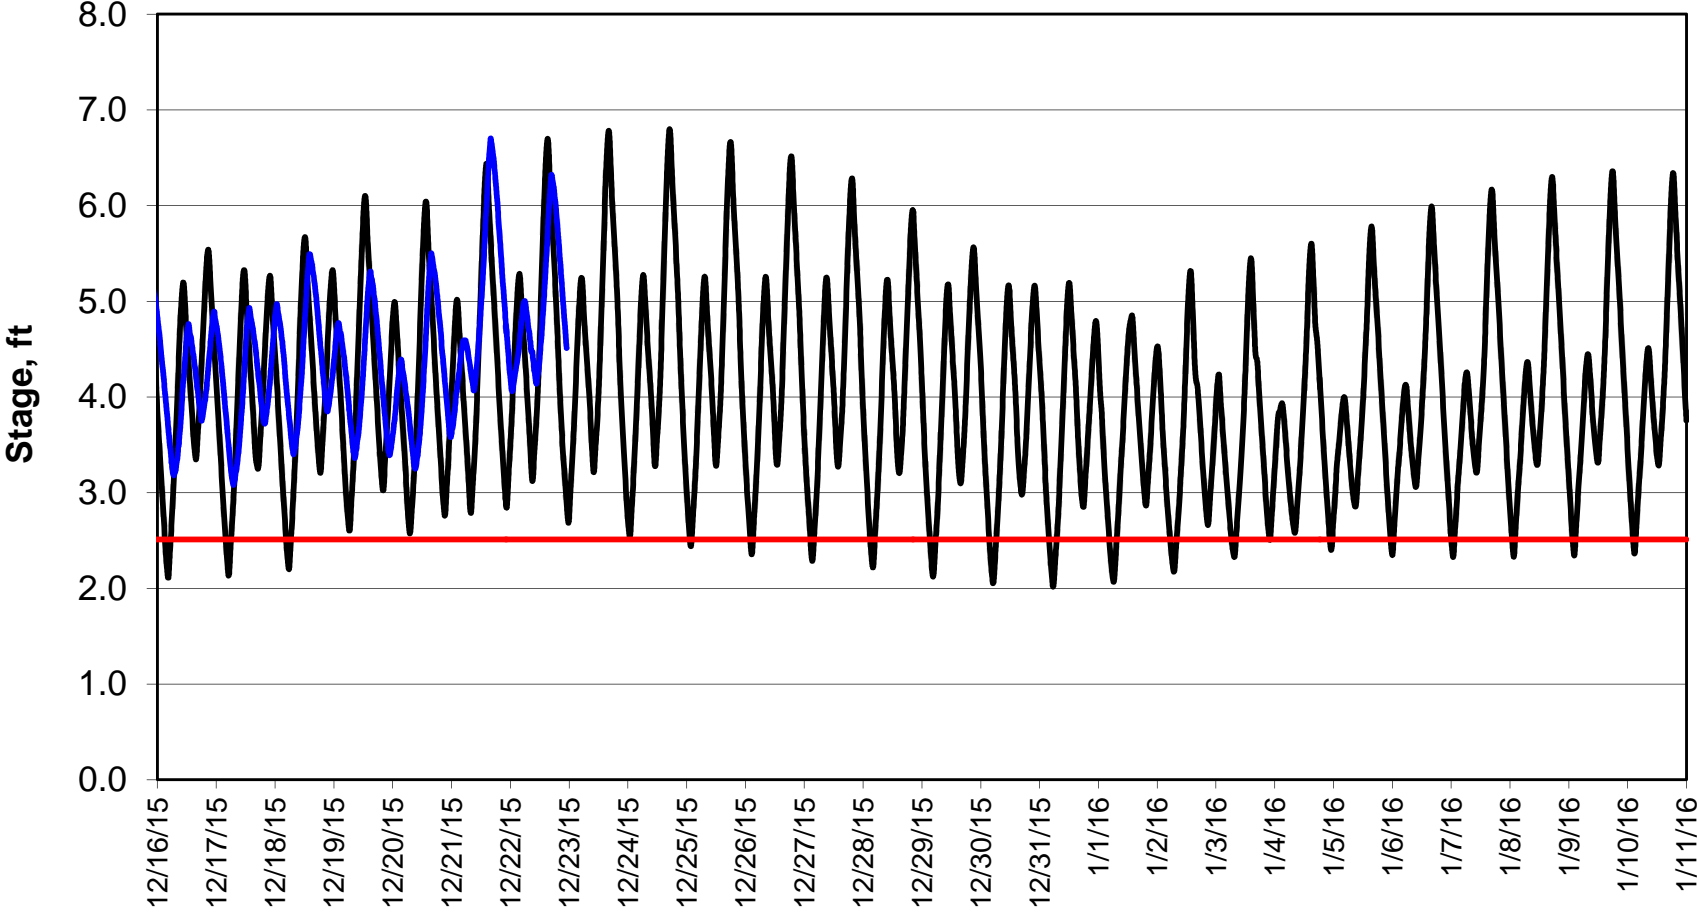

Forecasted Stage @ West of Union Island/Channel 218

Forecasted Stage Middle River @ Howard Road

Forecast Period 12/22/2015 thru 1/11/2016

Forecasted Stage @ Old River @ Tracy Road

Forecast Period 12/22/2015 thru 1/11/2016

Forecasted Stage @ Doughty Ct/Channel 205

Forecast Period 12/22/2015 thru 1/11/2016

Forecasted Stage @ East End of Grant Line Canal/Channel 204

Forecast Period 12/22/2015 thru 1/11/2016