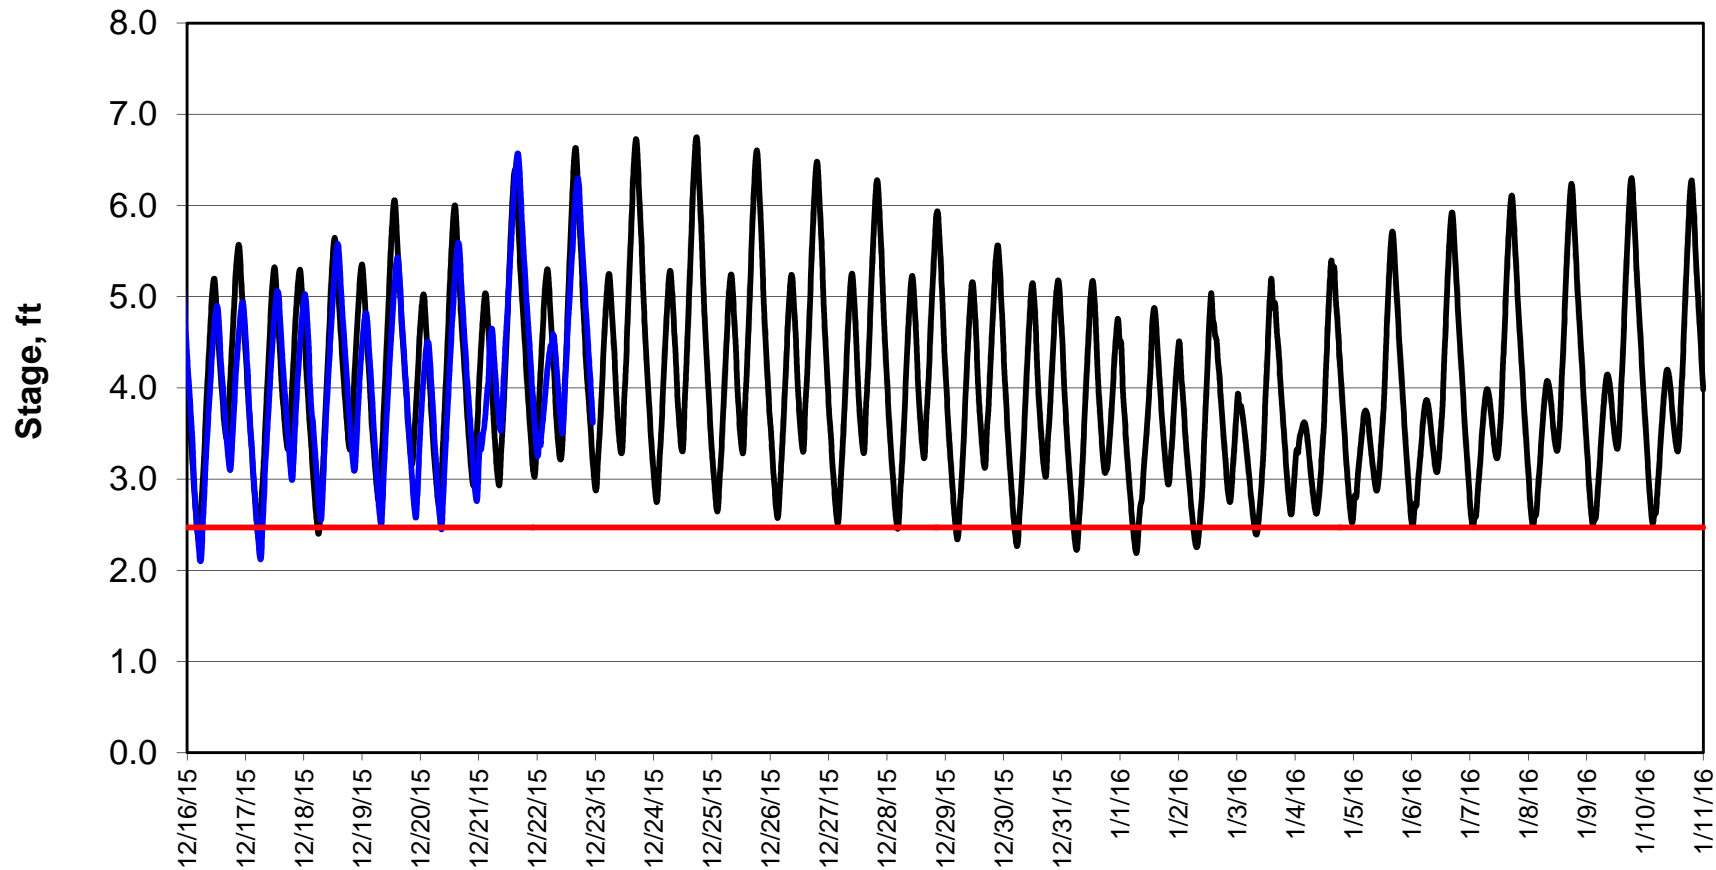

Forecasted Stage @ West of Union Island/Channel 218

Forecasted Stage Middle River @ Howard Road

Forecast Period 12/22/2015 thru 1/11/2016

Forecasted Stage @ Old River @ Tracy Road

Forecast Period 12/22/2015 thru 1/11/2016

Forecasted Stage @ Doughty Ct/Channel 205

Forecast Period 12/22/2015 thru 1/11/2016

Forecasted Stage @ East End of Grant Line Canal/Channel 204

Forecast Period 12/22/2015 thru 1/11/2016