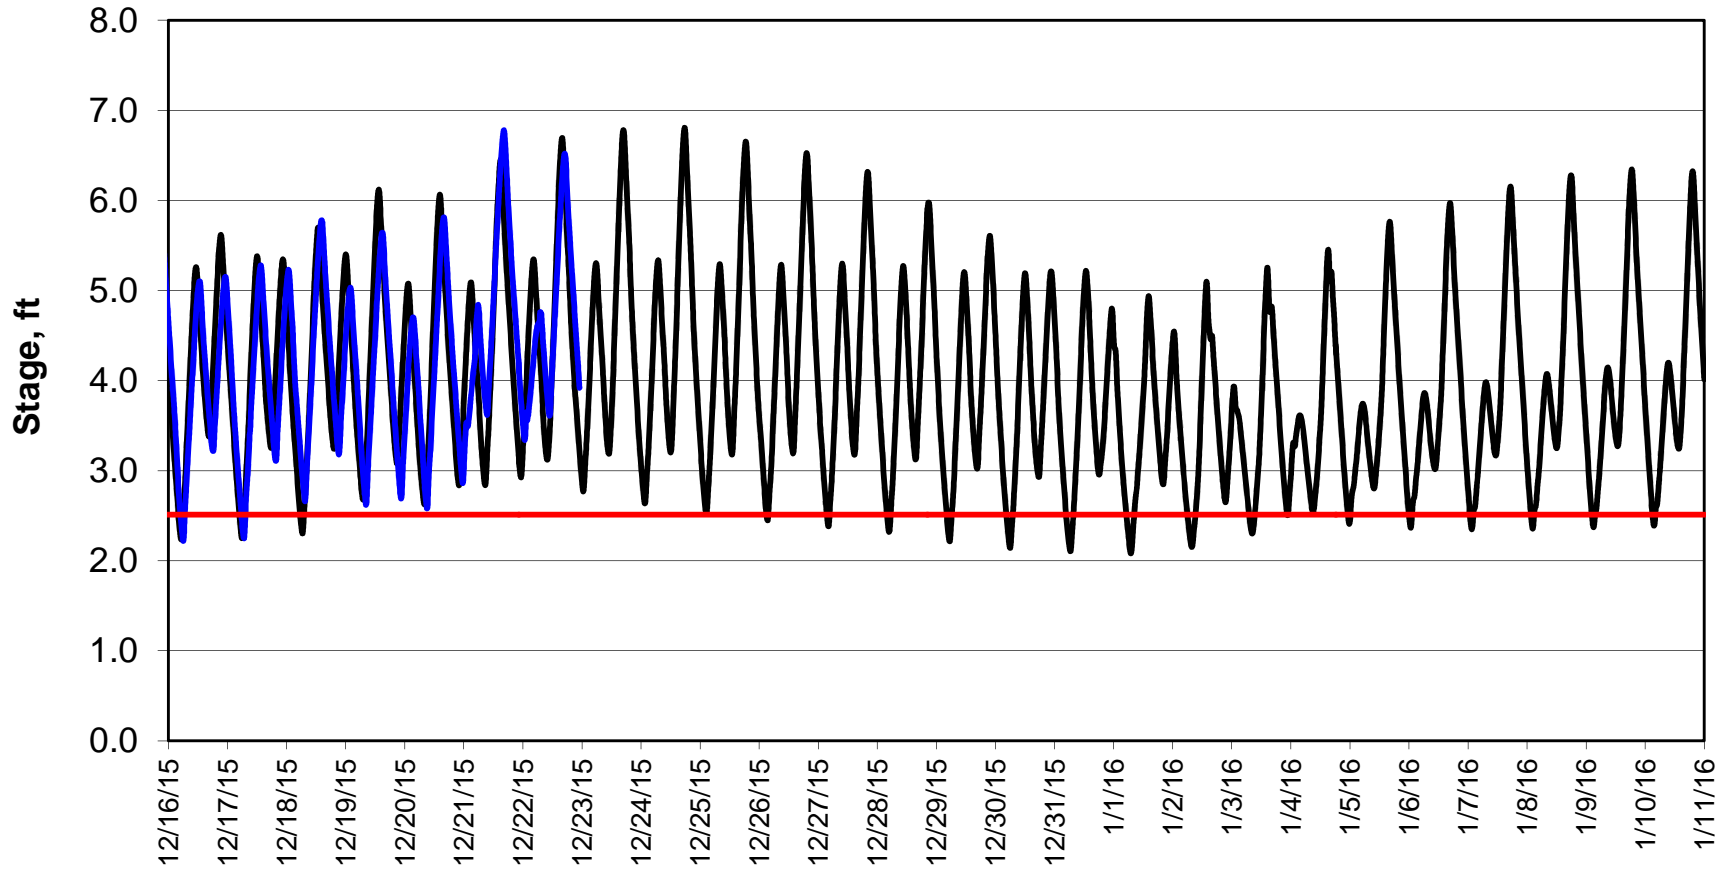

Forecasted Stage @ West of Union Island/Channel 218

Forecasted Stage Middle River @ Howard Road

Forecast Period 12/22/2015 thru 1/11/2016

Forecasted Stage @ Old River @ Tracy Road

Forecast Period 12/22/2015 thru 1/11/2016

Forecasted Stage @ Doughty Ct/Channel 205

Forecast Period 12/22/2015 thru 1/11/2016

Forecasted Stage @ East End of Grant Line Canal/Channel 204

Forecast Period 12/22/2015 thru 1/11/2016