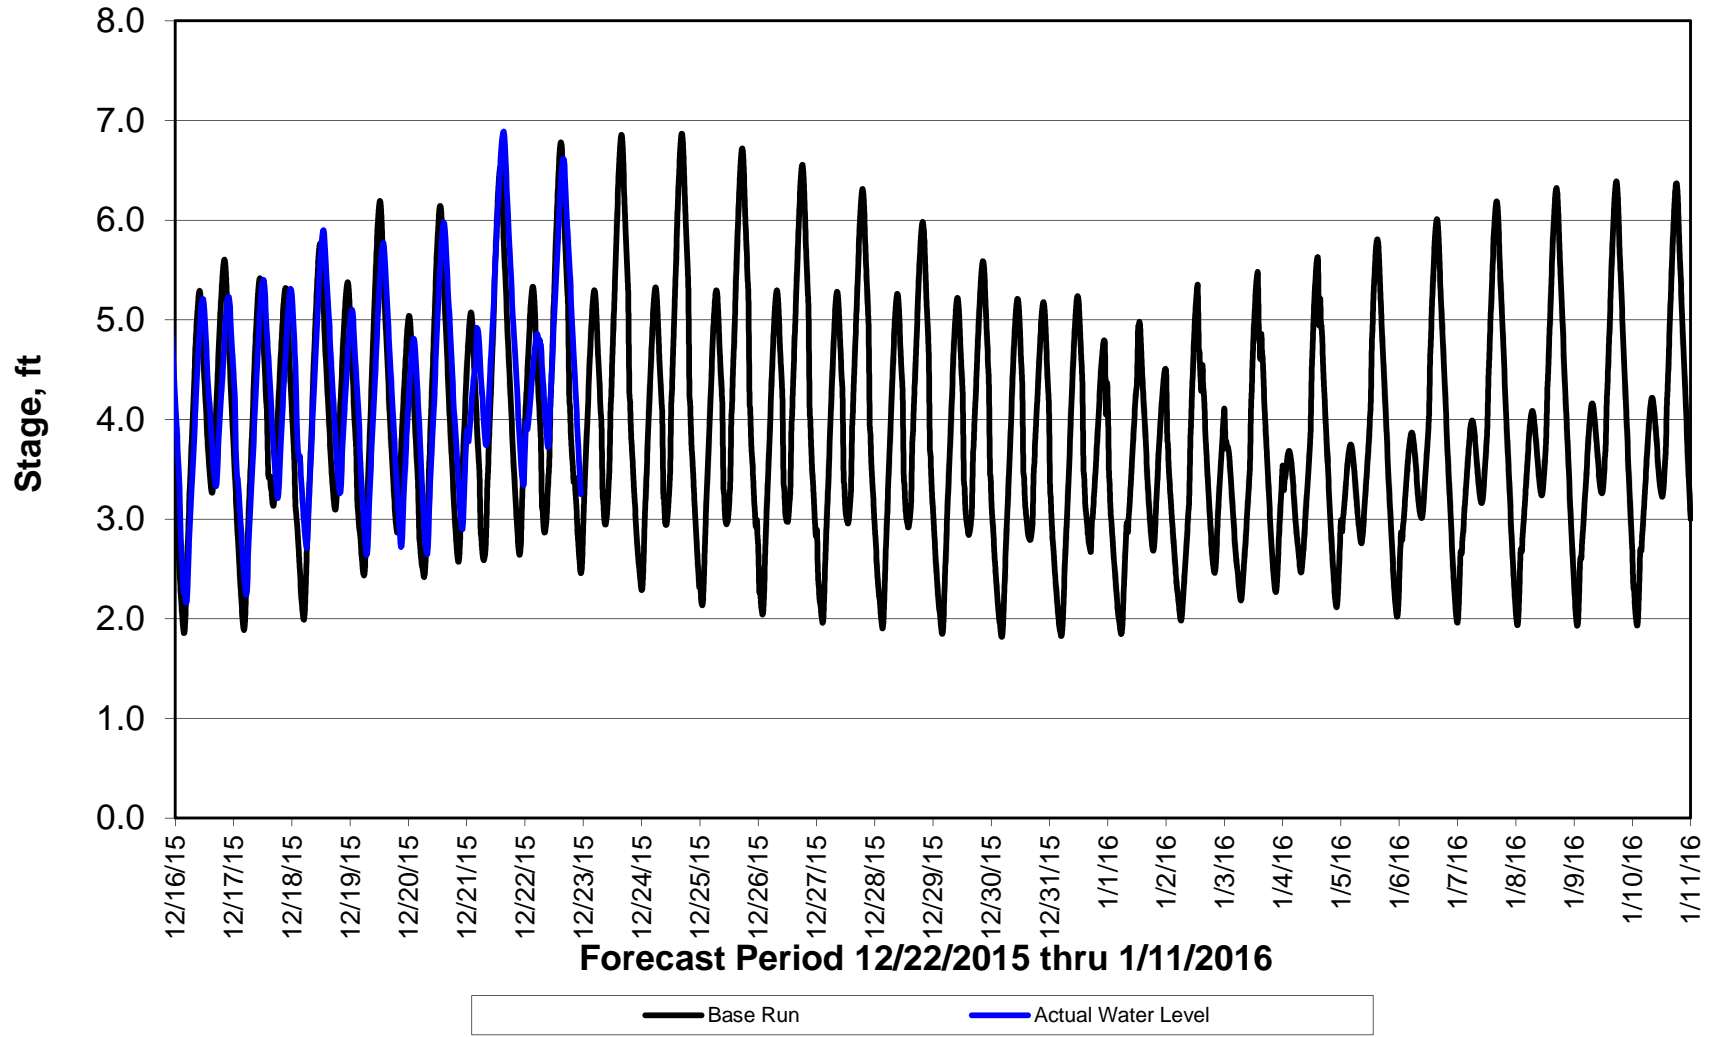

Forecasted Stage @ West of Union Island/Channel 218

Forecasted Stage Middle River @ Howard Road

Forecast Period 12/22/2015 thru 1/11/2016

Forecasted Stage @ Old River @ Tracy Road

Forecast Period 12/22/2015 thru 1/11/2016

Forecasted Stage @ Doughty Ct/Channel 205

Forecast Period 12/22/2015 thru 1/11/2016

Forecasted Stage @ East End of Grant Line Canal/Channel 204

Forecast Period 12/22/2015 thru 1/11/2016