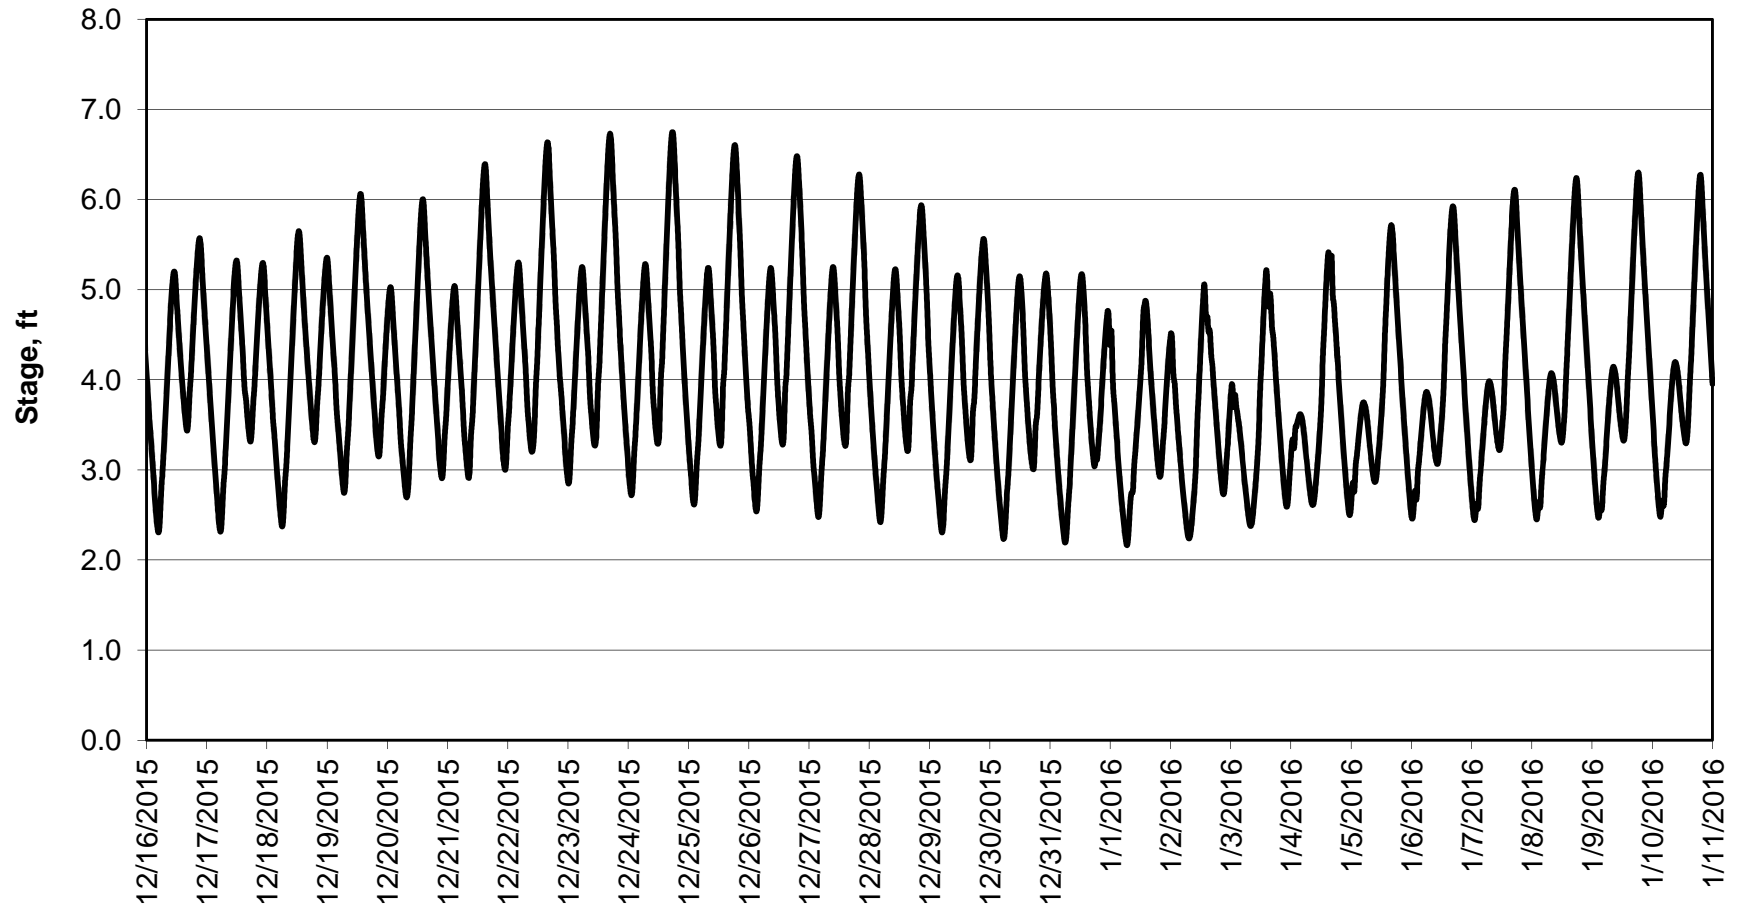

Forecasted Stage @ West of Union Island/Channel 218

Forecasted Stage Middle River @ Howard Road

Forecast Period 12/22/2015 thru 1/11/2016

Forecasted Stage @ Old River @ Tracy Road

Forecast Period 12/22/2015 thru 1/11/2016

Forecasted Stage @ Doughty Ct/Channel 205

Forecast Period 12/22/2015 thru 1/11/2016

Forecasted Stage @ East End of Grant Line Canal/Channel 204

Forecast Period 12/22/2015 thru 1/11/2016