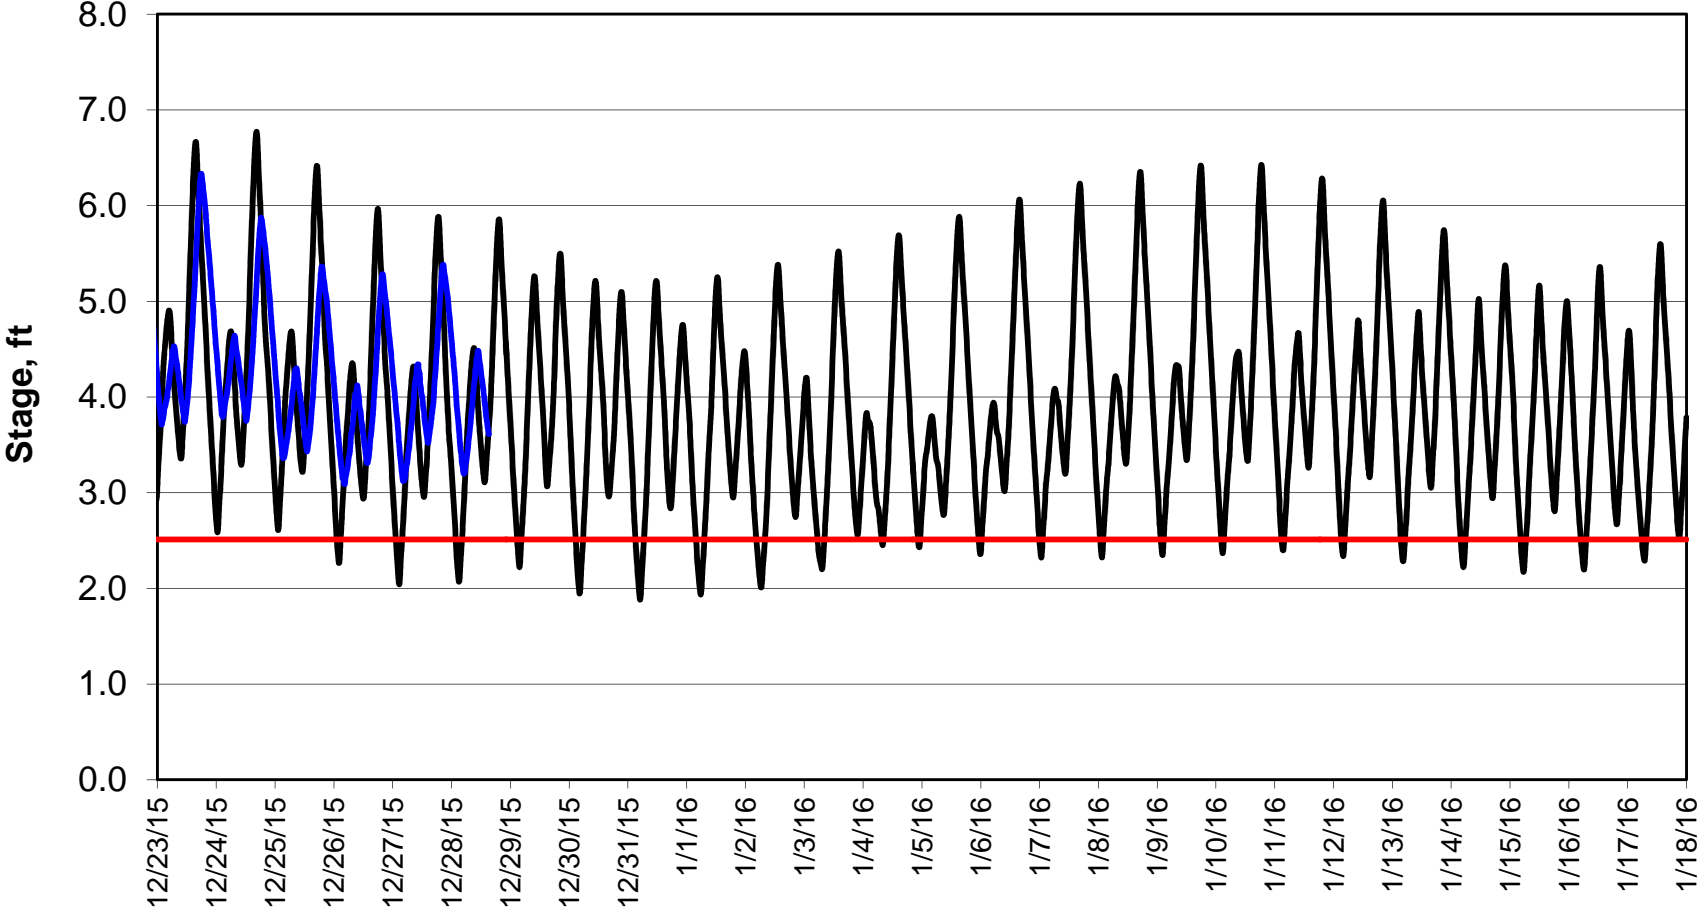

Forecasted Stage @ West of Union Island/Channel 218

Forecasted Stage Middle River @ Howard Road

Forecast Period 12/29/2015 thru 1/18/2016

Forecasted Stage @ Old River @ Tracy Road

Forecast Period 12/29/2015 thru 1/18/2016

Forecasted Stage @ Doughty Ct/Channel 205

Forecast Period 12/29/2015 thru 1/18/2016

Forecasted Stage @ East End of Grant Line Canal/Channel 204

Forecast Period 12/29/2015 thru 1/18/2016