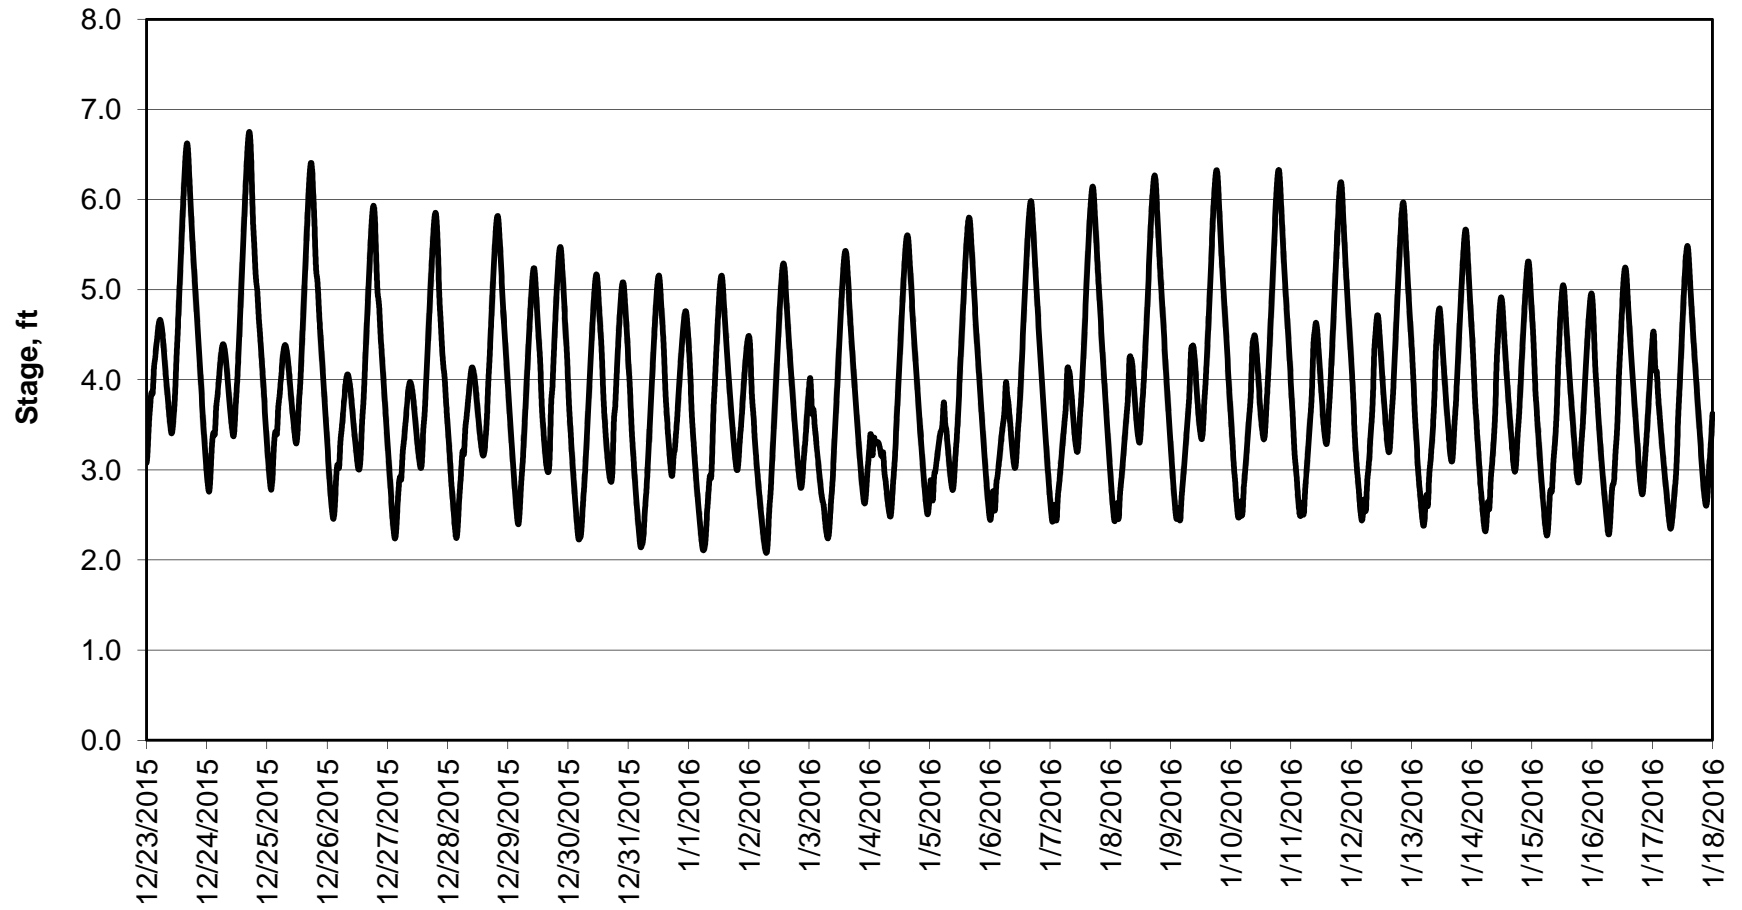

Forecasted Stage @ West of Union Island/Channel 218

Forecasted Stage Middle River @ Howard Road

Forecast Period 12/29/2015 thru 1/18/2016

Forecasted Stage @ Old River @ Tracy Road

Forecast Period 12/29/2015 thru 1/18/2016

Forecasted Stage @ Doughty Ct/Channel 205

Forecast Period 12/29/2015 thru 1/18/2016

Forecasted Stage @ East End of Grant Line Canal/Channel 204

Forecast Period 12/29/2015 thru 1/18/2016