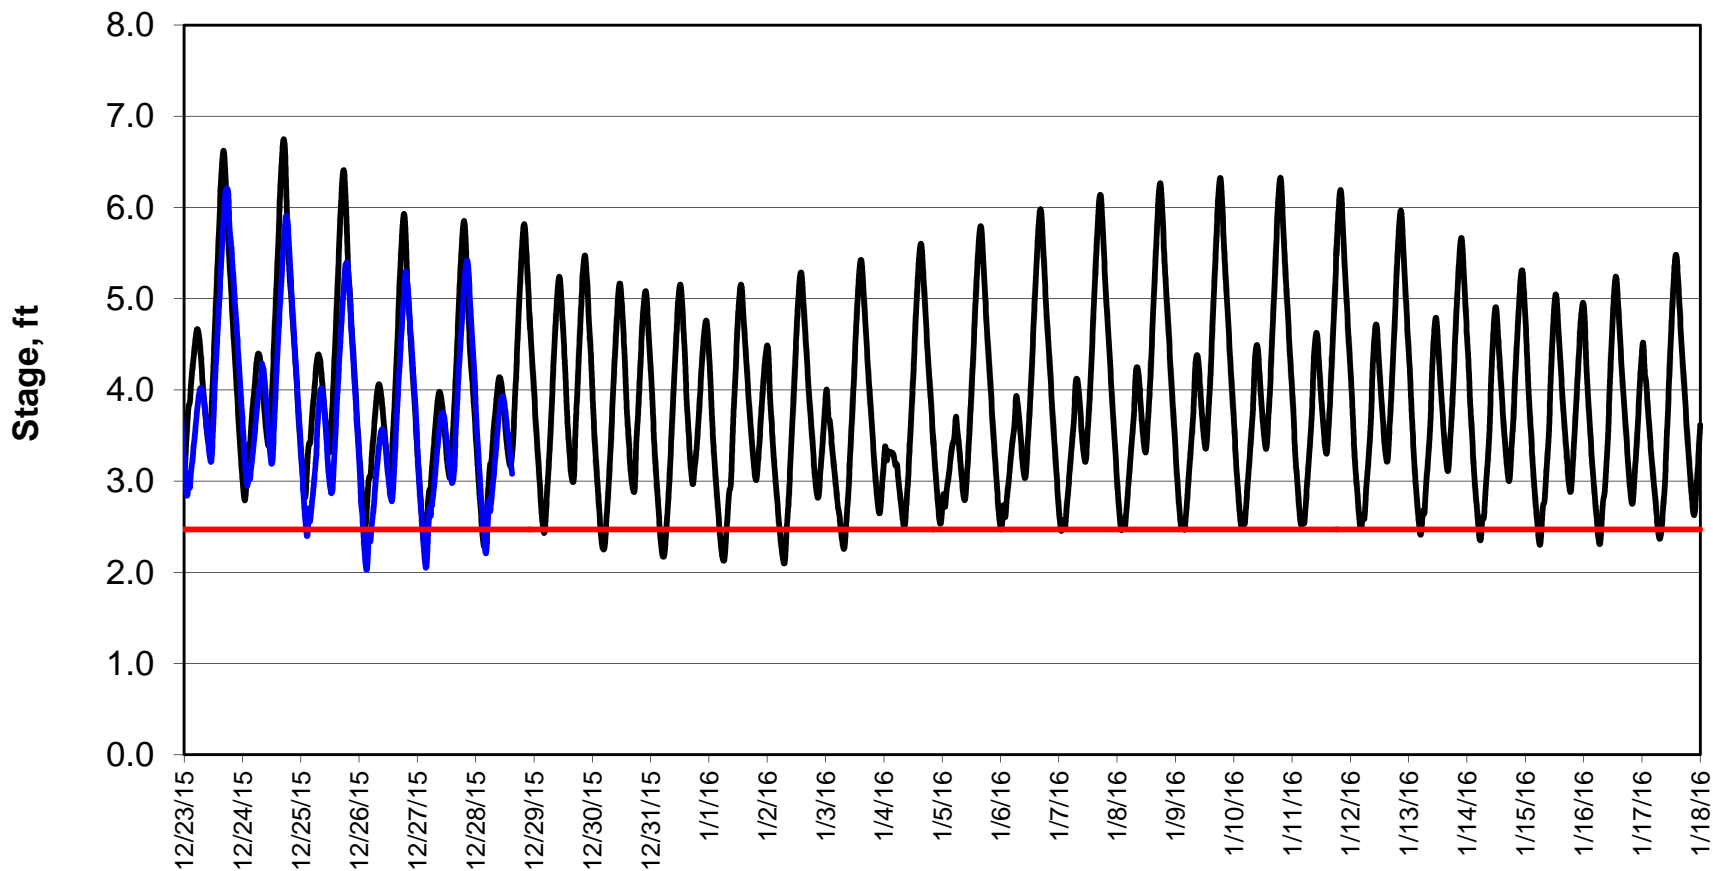

Forecasted Stage @ West of Union Island/Channel 218

Forecasted Stage Middle River @ Howard Road

Forecast Period 12/29/2015 thru 1/18/2016

Forecasted Stage @ Old River @ Tracy Road

Forecast Period 12/29/2015 thru 1/18/2016

Forecasted Stage @ Doughty Ct/Channel 205

Forecast Period 12/29/2015 thru 1/18/2016

Forecasted Stage @ East End of Grant Line Canal/Channel 204

Forecast Period 12/29/2015 thru 1/18/2016