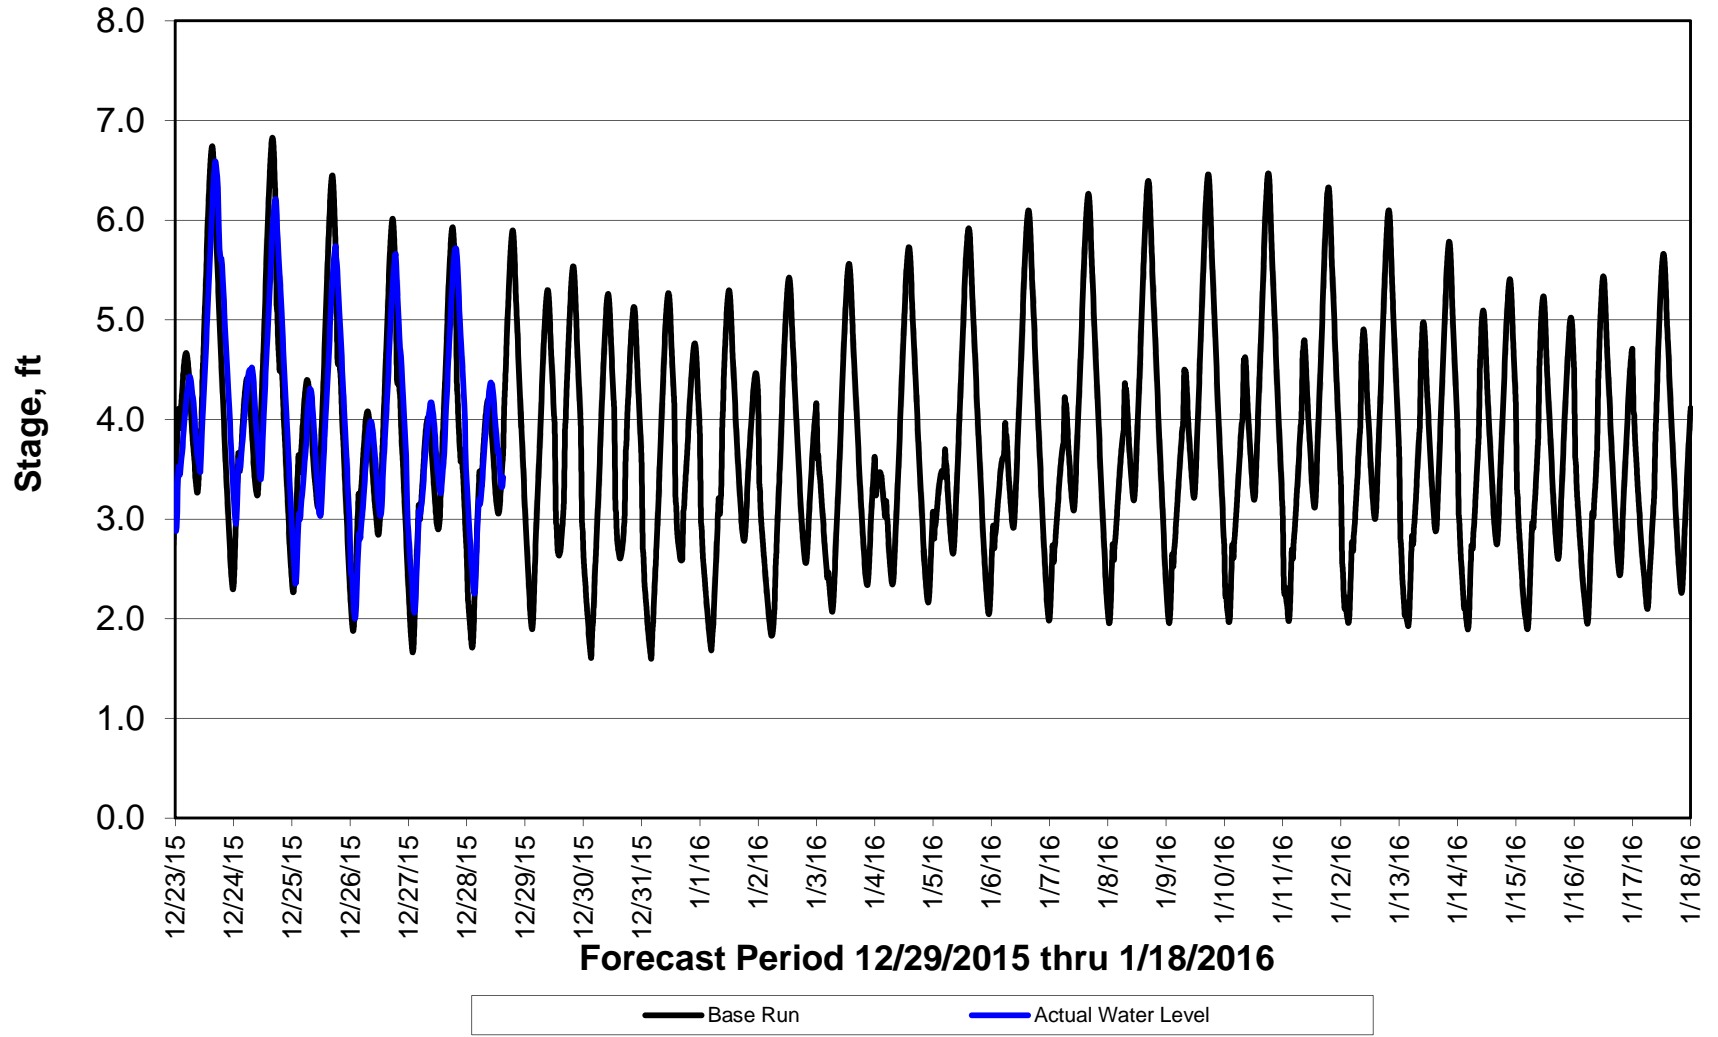

Forecasted Stage @ West of Union Island/Channel 218

Forecasted Stage Middle River @ Howard Road

Forecast Period 12/29/2015 thru 1/18/2016

Forecasted Stage @ Old River @ Tracy Road

Forecast Period 12/29/2015 thru 1/18/2016

Forecasted Stage @ Doughty Ct/Channel 205

Forecast Period 12/29/2015 thru 1/18/2016

Forecasted Stage @ East End of Grant Line Canal/Channel 204

Forecast Period 12/29/2015 thru 1/18/2016