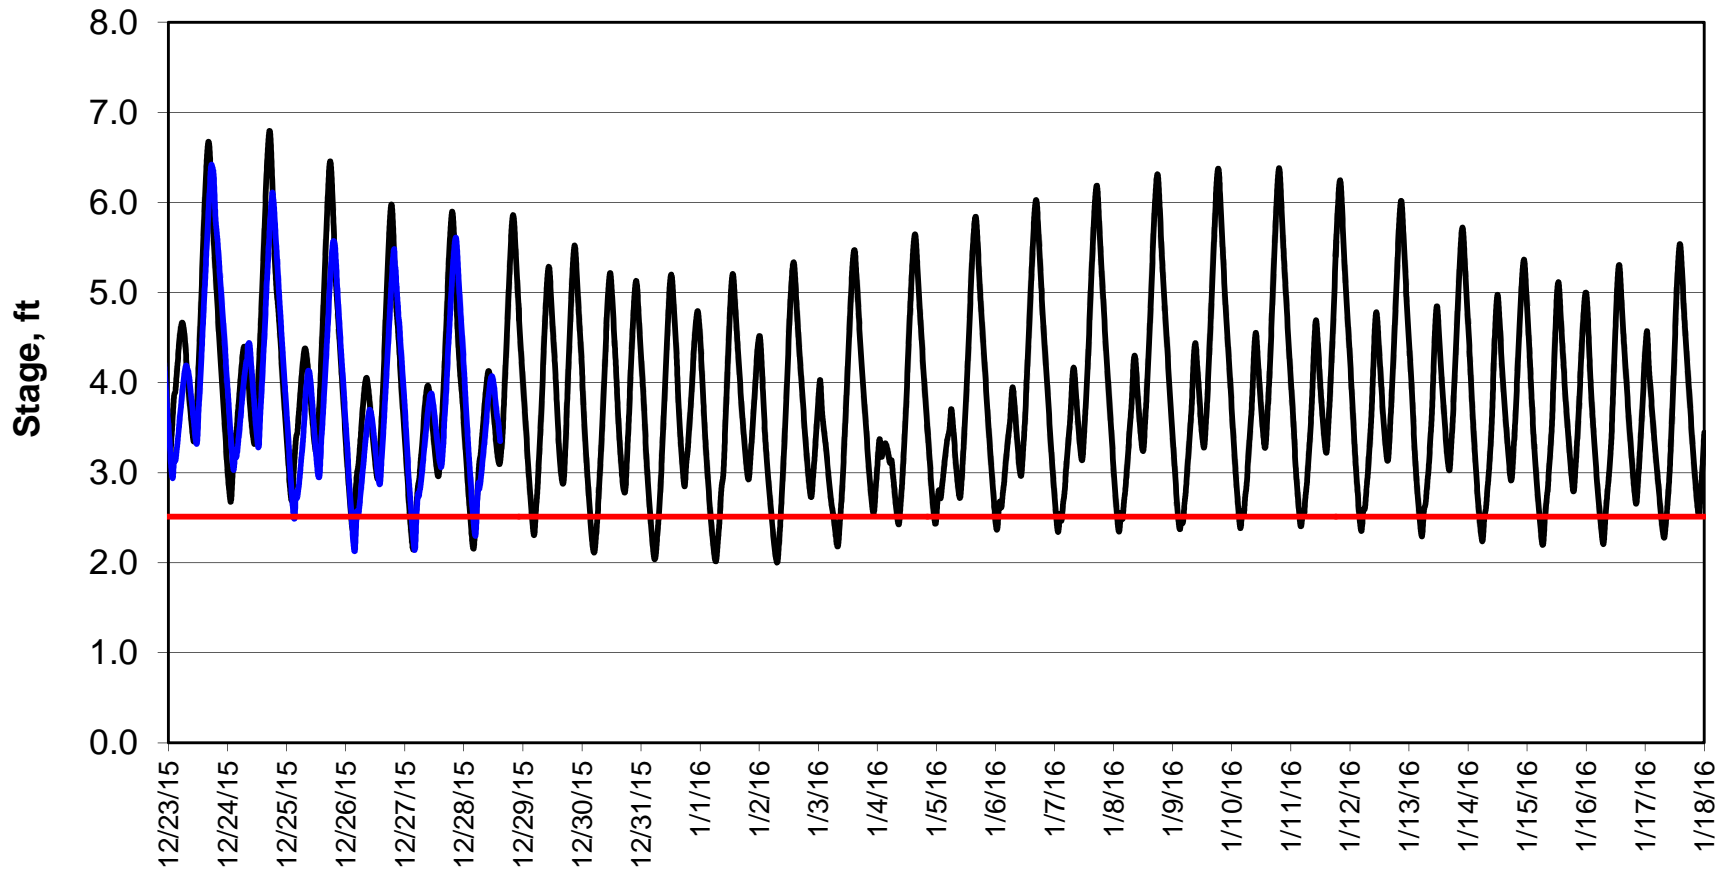

Forecasted Stage @ West of Union Island/Channel 218

Forecasted Stage Middle River @ Howard Road

Forecast Period 12/29/2015 thru 1/18/2016

Forecasted Stage @ Old River @ Tracy Road

Forecast Period 12/29/2015 thru 1/18/2016

Forecasted Stage @ Doughty Ct/Channel 205

Forecast Period 12/29/2015 thru 1/18/2016

Forecasted Stage @ East End of Grant Line Canal/Channel 204

Forecast Period 12/29/2015 thru 1/18/2016