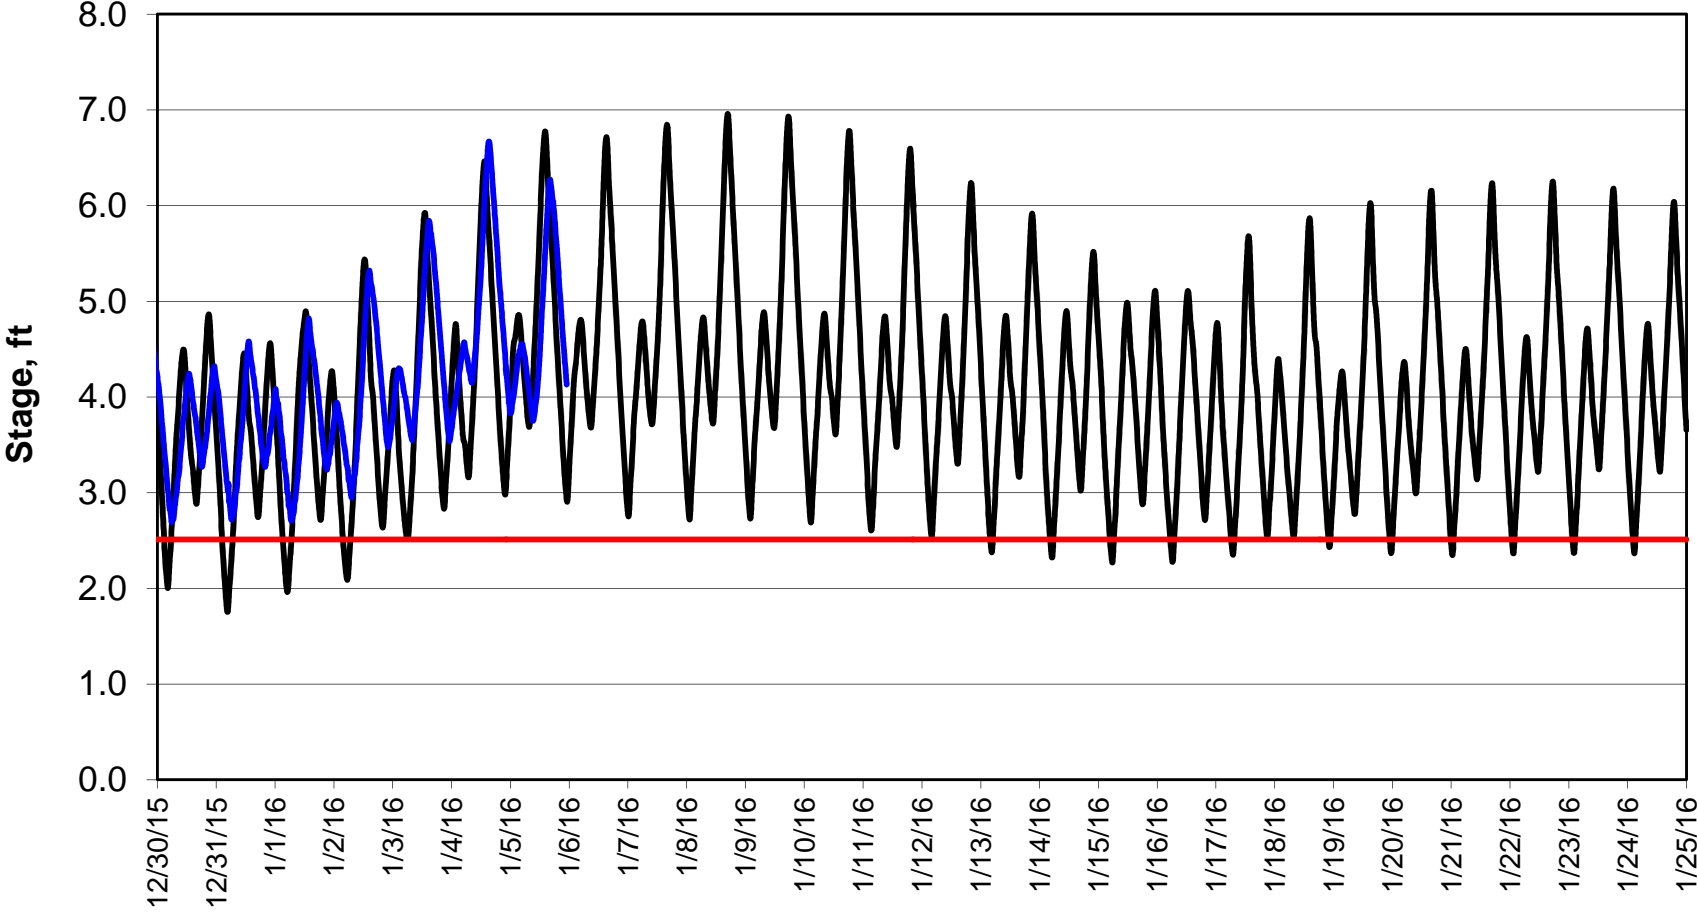

Forecasted Stage @ West of Union Island/Channel 218

Forecasted Stage Middle River @ Howard Road

Forecast Period 1/5/2016 thru 1/25/2016

Forecasted Stage @ Old River @ Tracy Road

Forecast Period 1/5/2016 thru 1/25/2016

Forecasted Stage @ Doughty Ct/Channel 205

Forecast Period 1/5/2016 thru 1/25/2016

Forecasted Stage @ East End of Grant Line Canal/Channel 204

Forecast Period 1/5/2016 thru 1/25/2016