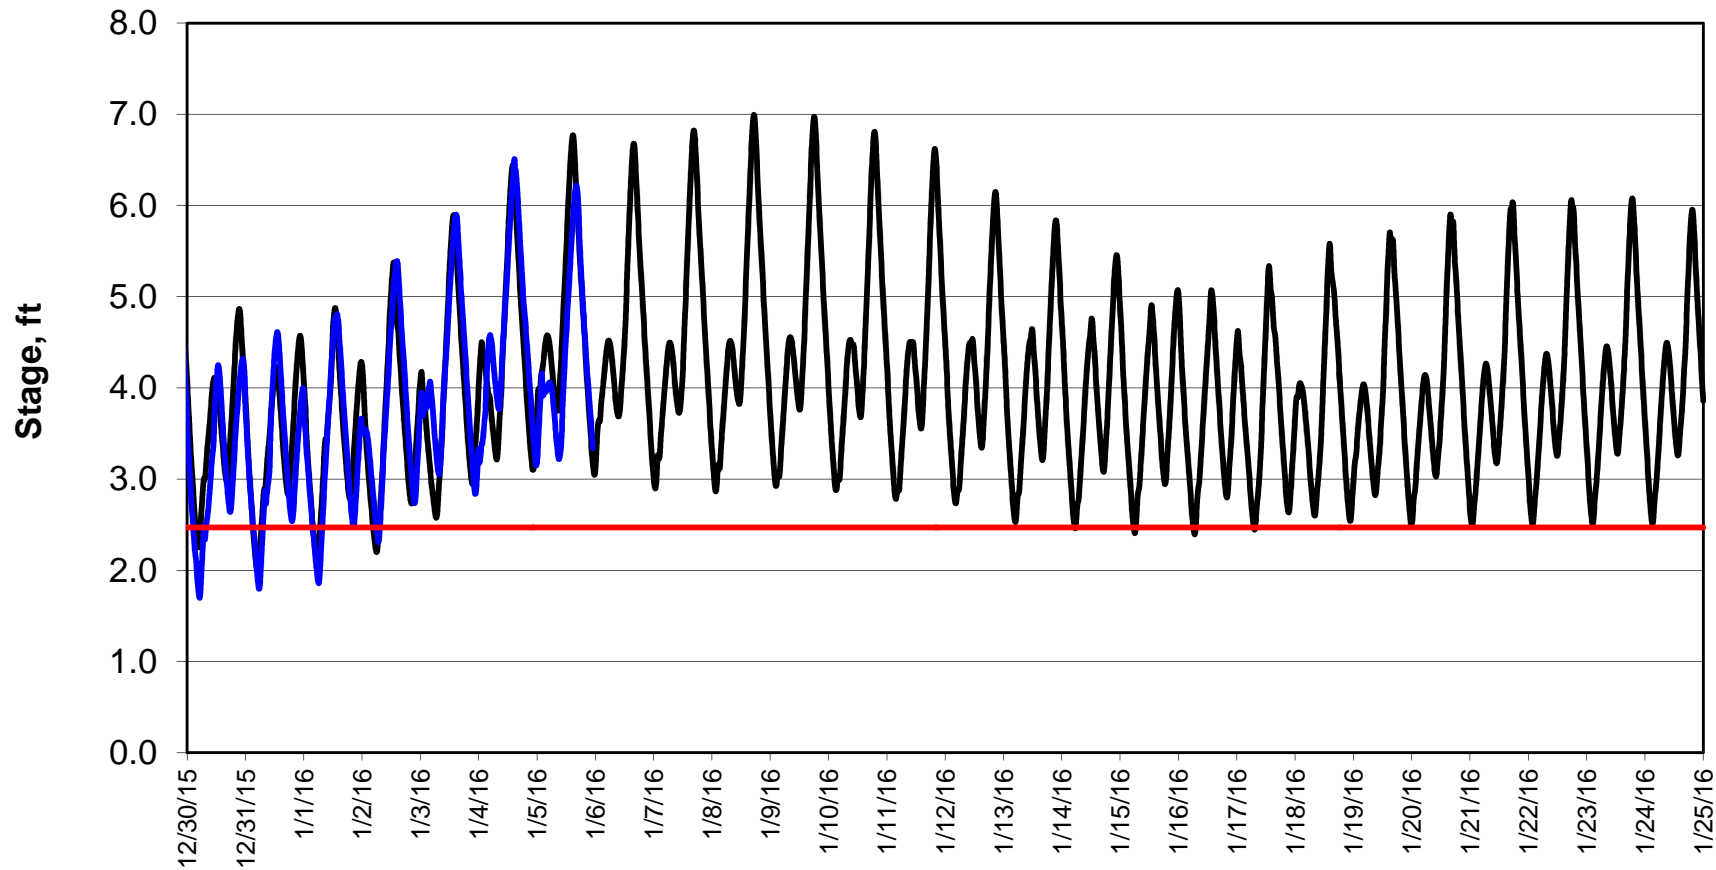

Forecasted Stage @ West of Union Island/Channel 218

Forecasted Stage Middle River @ Howard Road

Forecast Period 1/5/2016 thru 1/25/2016

Forecasted Stage @ Old River @ Tracy Road

Forecast Period 1/5/2016 thru 1/25/2016

Forecasted Stage @ Doughty Ct/Channel 205

Forecast Period 1/5/2016 thru 1/25/2016

Forecasted Stage @ East End of Grant Line Canal/Channel 204

Forecast Period 1/5/2016 thru 1/25/2016