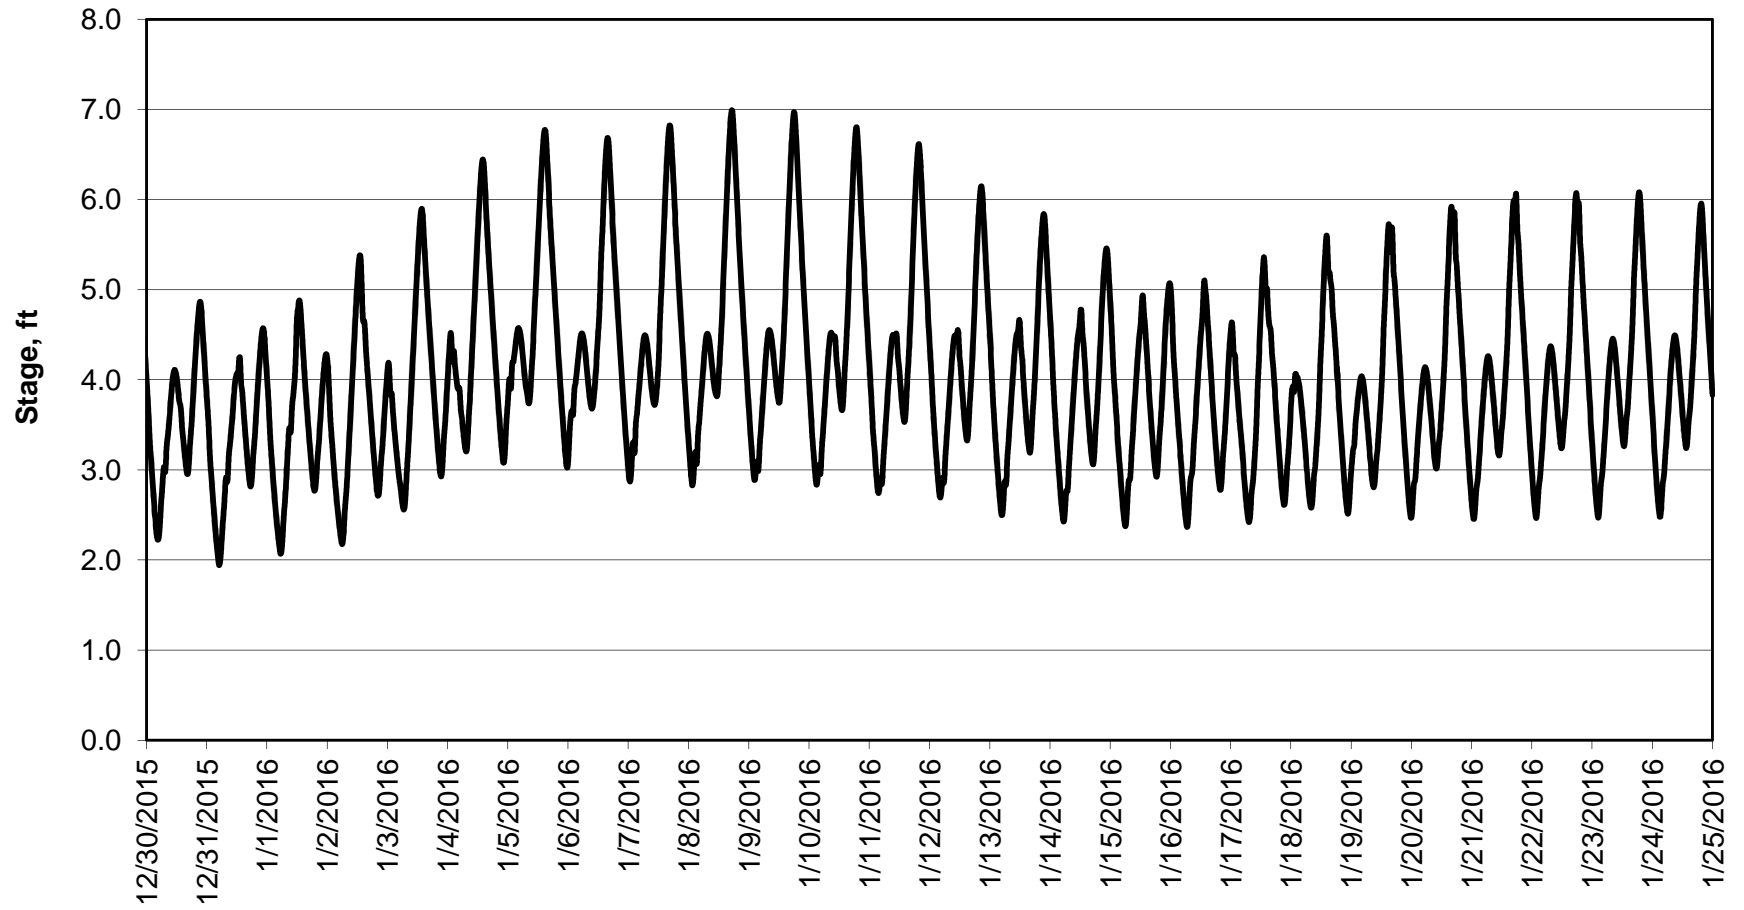

Forecasted Stage @ West of Union Island/Channel 218

Forecasted Stage Middle River @ Howard Road

Forecast Period 1/5/2016 thru 1/25/2016

Forecasted Stage @ Old River @ Tracy Road

Forecast Period 1/5/2016 thru 1/25/2016

Forecasted Stage @ Doughty Ct/Channel 205

Forecast Period 1/5/2016 thru 1/25/2016

Forecasted Stage @ East End of Grant Line Canal/Channel 204

Forecast Period 1/5/2016 thru 1/25/2016