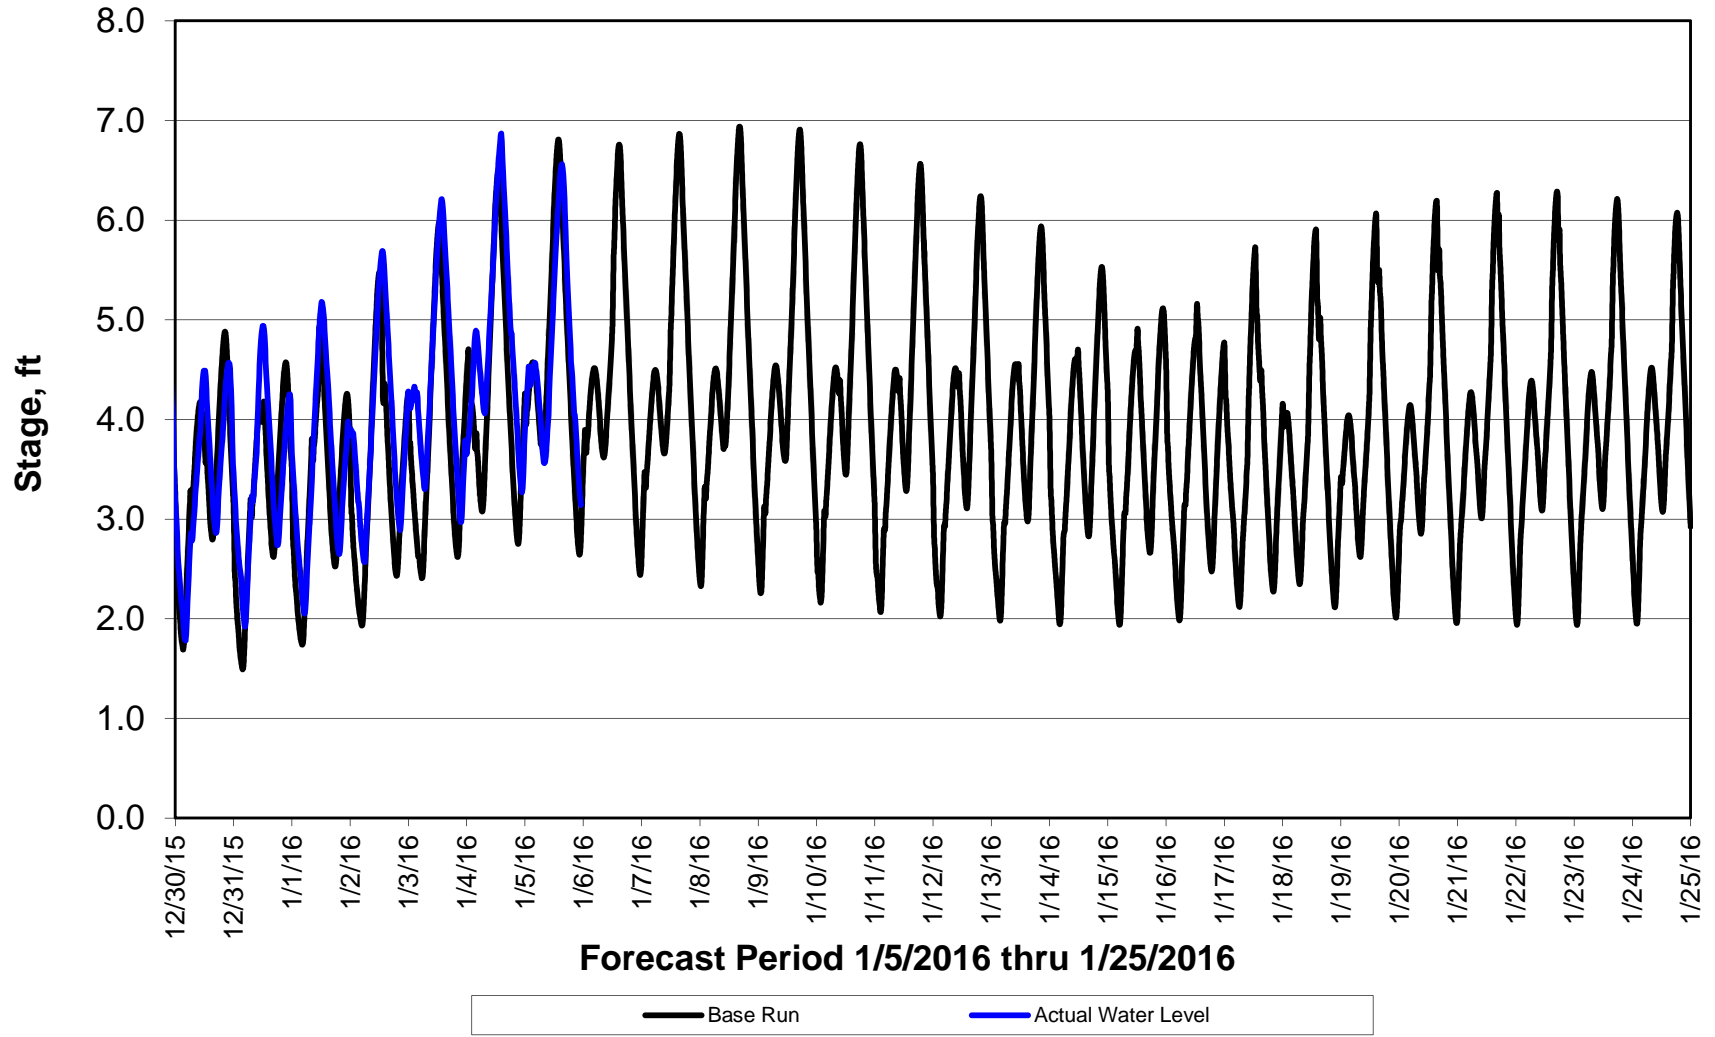

Forecasted Stage @ West of Union Island/Channel 218

Forecasted Stage Middle River @ Howard Road

Forecast Period 1/5/2016 thru 1/25/2016

Forecasted Stage @ Old River @ Tracy Road

Forecast Period 1/5/2016 thru 1/25/2016

Forecasted Stage @ Doughty Ct/Channel 205

Forecast Period 1/5/2016 thru 1/25/2016

Forecasted Stage @ East End of Grant Line Canal/Channel 204

Forecast Period 1/5/2016 thru 1/25/2016