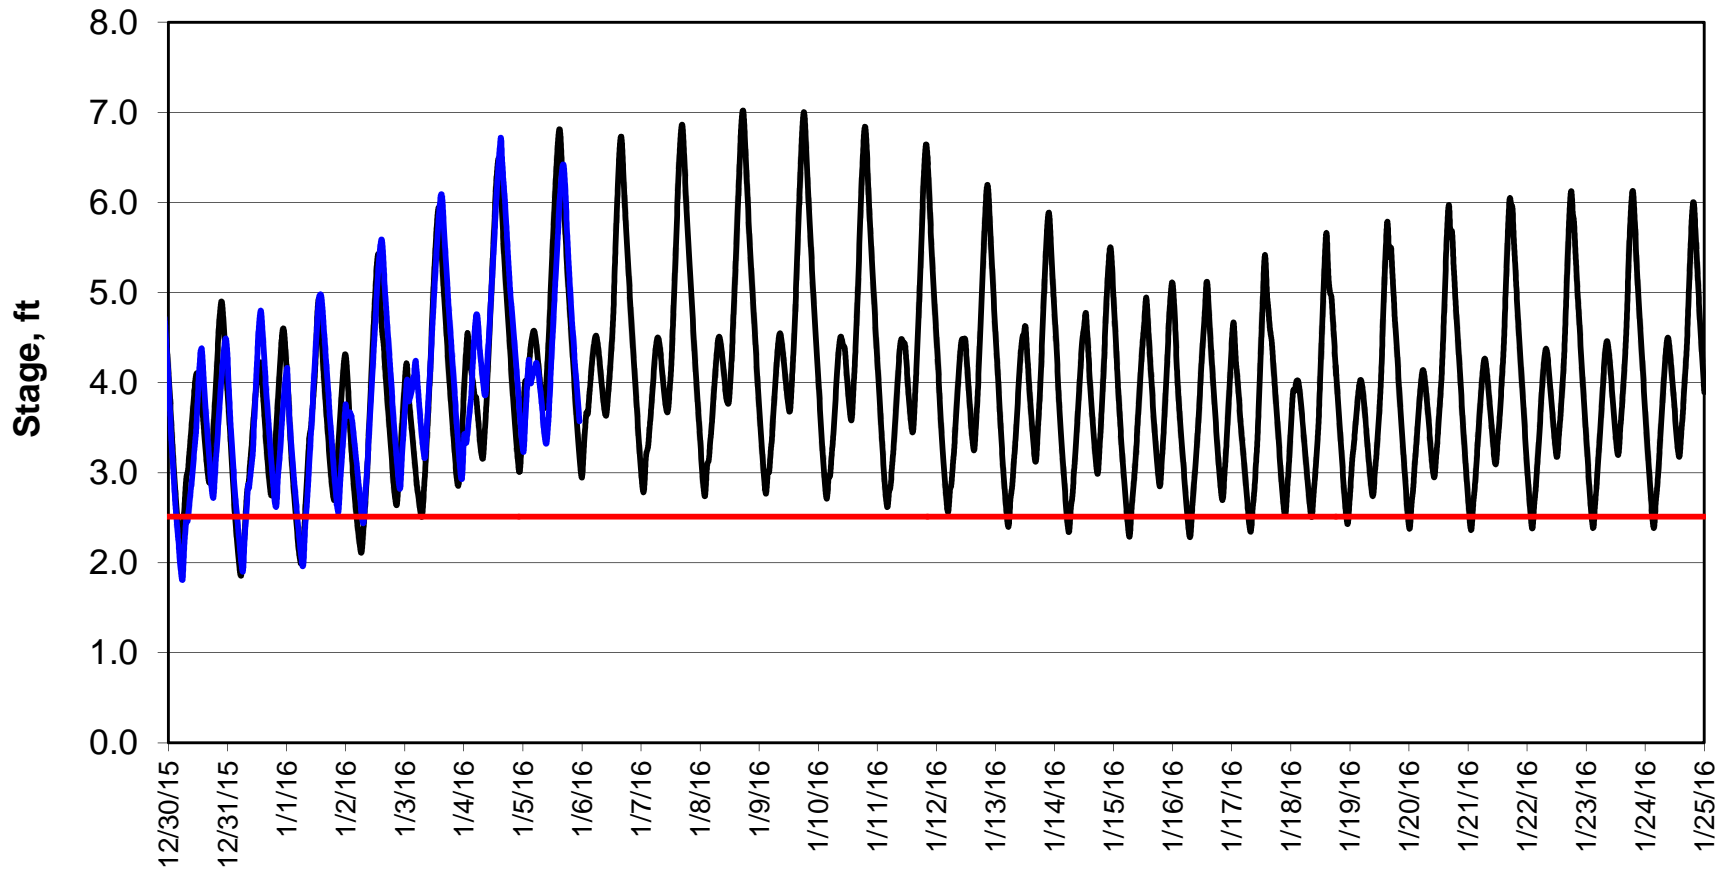

Forecasted Stage @ West of Union Island/Channel 218

Forecasted Stage Middle River @ Howard Road

Forecast Period 1/5/2016 thru 1/25/2016

Forecasted Stage @ Old River @ Tracy Road

Forecast Period 1/5/2016 thru 1/25/2016

Forecasted Stage @ Doughty Ct/Channel 205

Forecast Period 1/5/2016 thru 1/25/2016

Forecasted Stage @ East End of Grant Line Canal/Channel 204

Forecast Period 1/5/2016 thru 1/25/2016