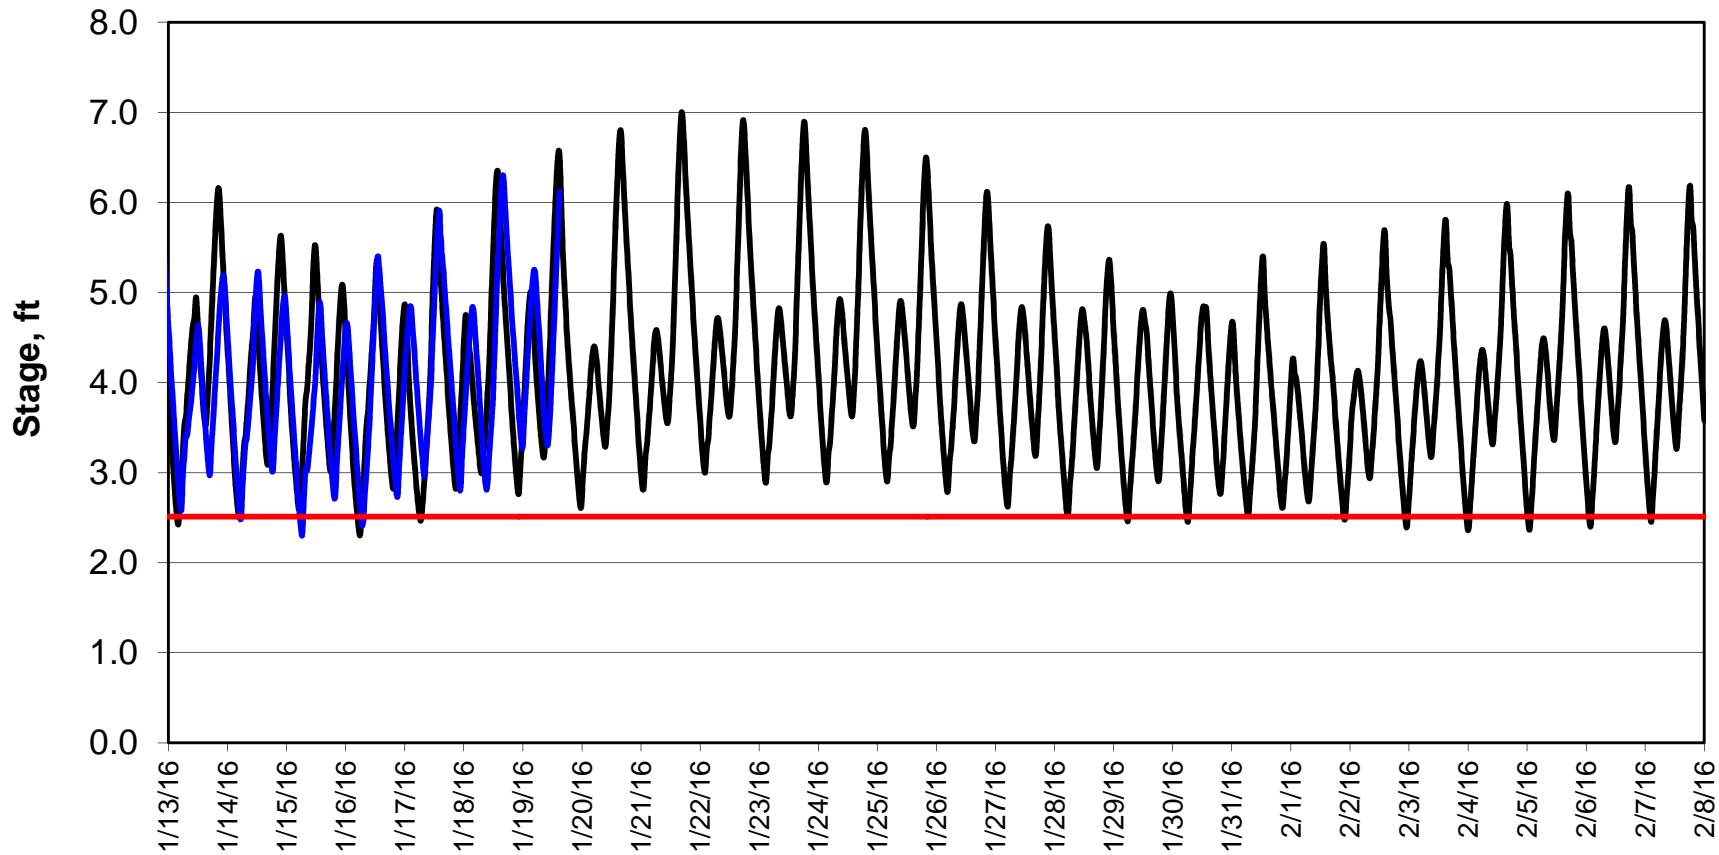

Forecasted Stage @ West of Union Island/Channel 218

Forecasted Stage Middle River @ Howard Road

Forecast Period 1/19/2016 thru 2/8/2016

Forecasted Stage @ Old River @ Tracy Road

Forecast Period 1/19/2016 thru 2/8/2016

Forecasted Stage @ Doughty Ct/Channel 205

Forecast Period 1/19/2016 thru 2/8/2016

Forecasted Stage @ East End of Grant Line Canal/Channel 204

Forecast Period 1/19/2016 thru 2/8/2016