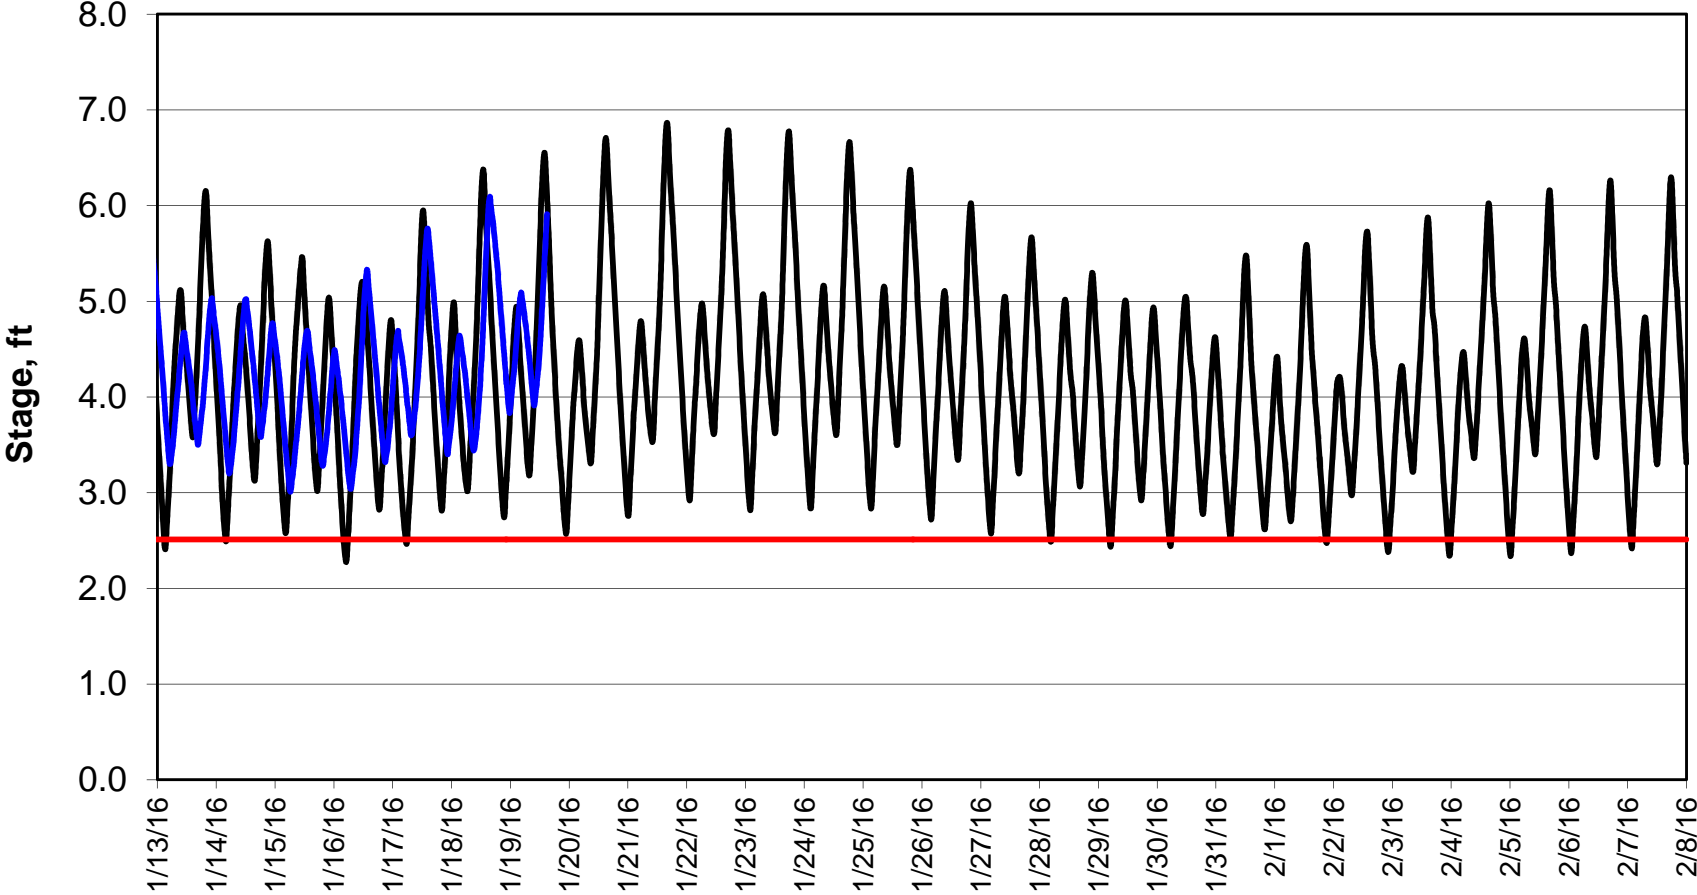

Forecasted Stage @ West of Union Island/Channel 218

Forecasted Stage Middle River @ Howard Road

Forecast Period 1/19/2016 thru 2/8/2016

Forecasted Stage @ Old River @ Tracy Road

Forecast Period 1/19/2016 thru 2/8/2016

Forecasted Stage @ Doughty Ct/Channel 205

Forecast Period 1/19/2016 thru 2/8/2016

Forecasted Stage @ East End of Grant Line Canal/Channel 204

Forecast Period 1/19/2016 thru 2/8/2016