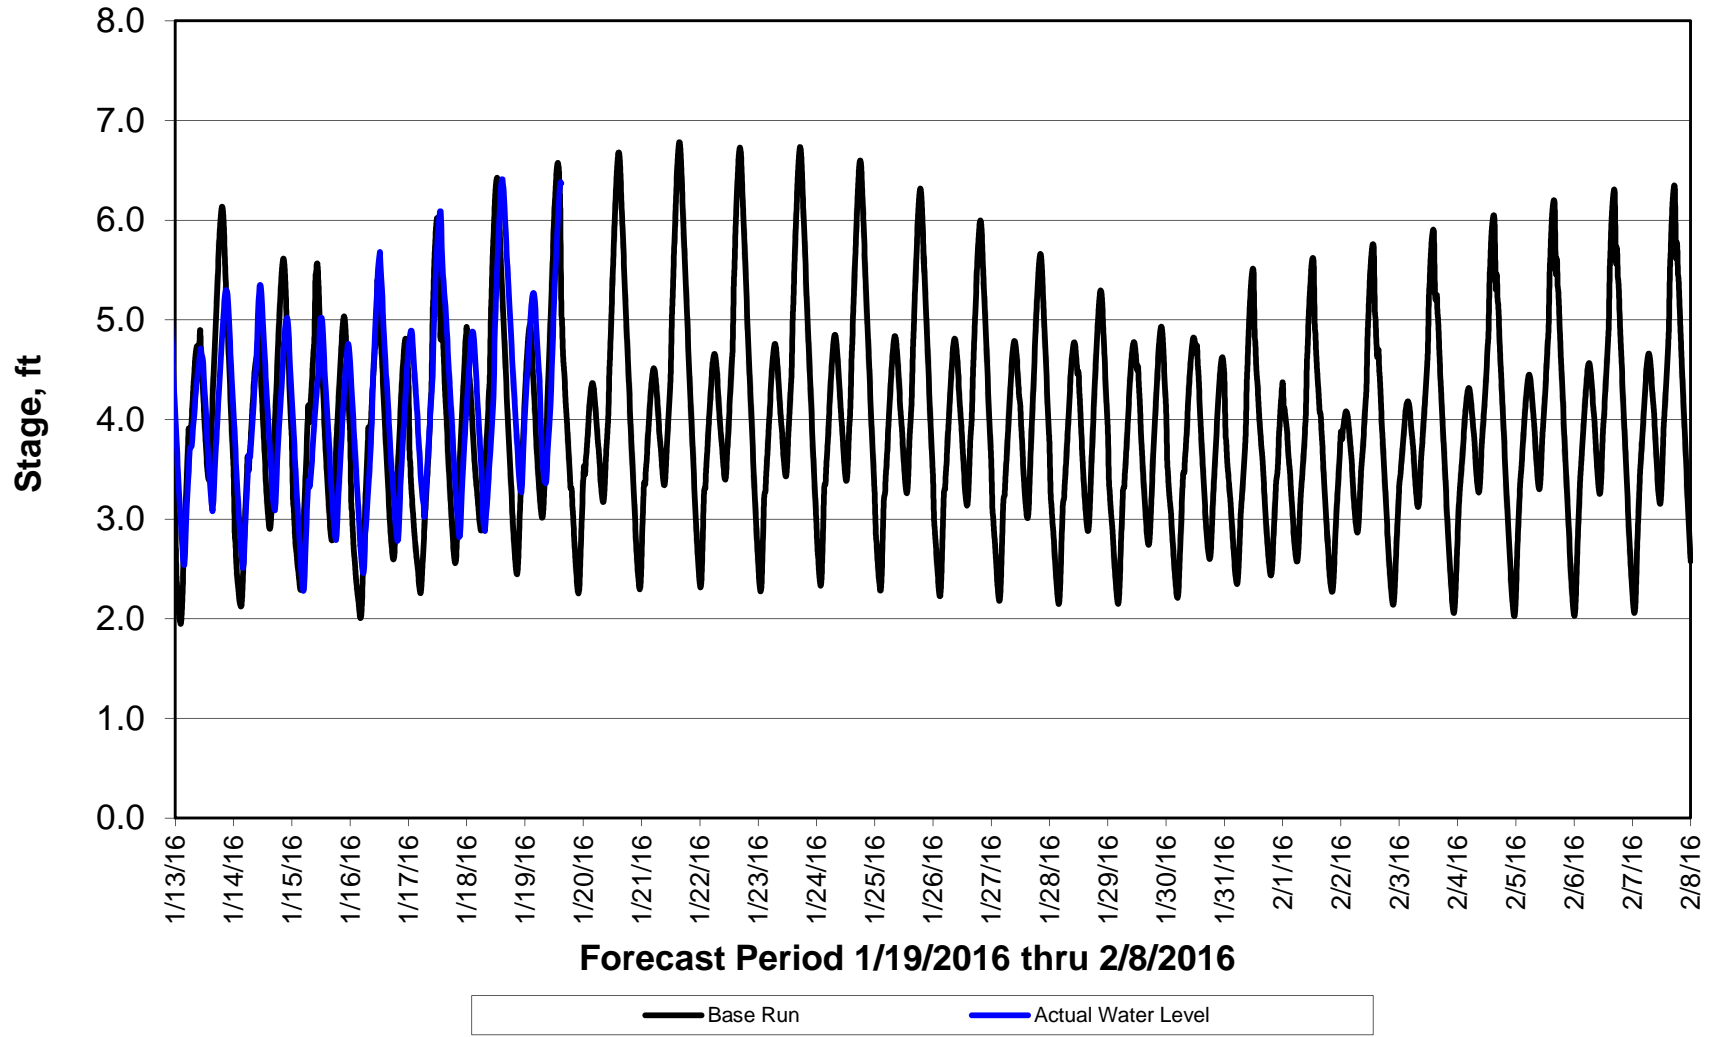

Forecasted Stage @ West of Union Island/Channel 218

Forecasted Stage Middle River @ Howard Road

Forecast Period 1/19/2016 thru 2/8/2016

Forecasted Stage @ Old River @ Tracy Road

Forecast Period 1/19/2016 thru 2/8/2016

Forecasted Stage @ Doughty Ct/Channel 205

Forecast Period 1/19/2016 thru 2/8/2016

Forecasted Stage @ East End of Grant Line Canal/Channel 204

Forecast Period 1/19/2016 thru 2/8/2016