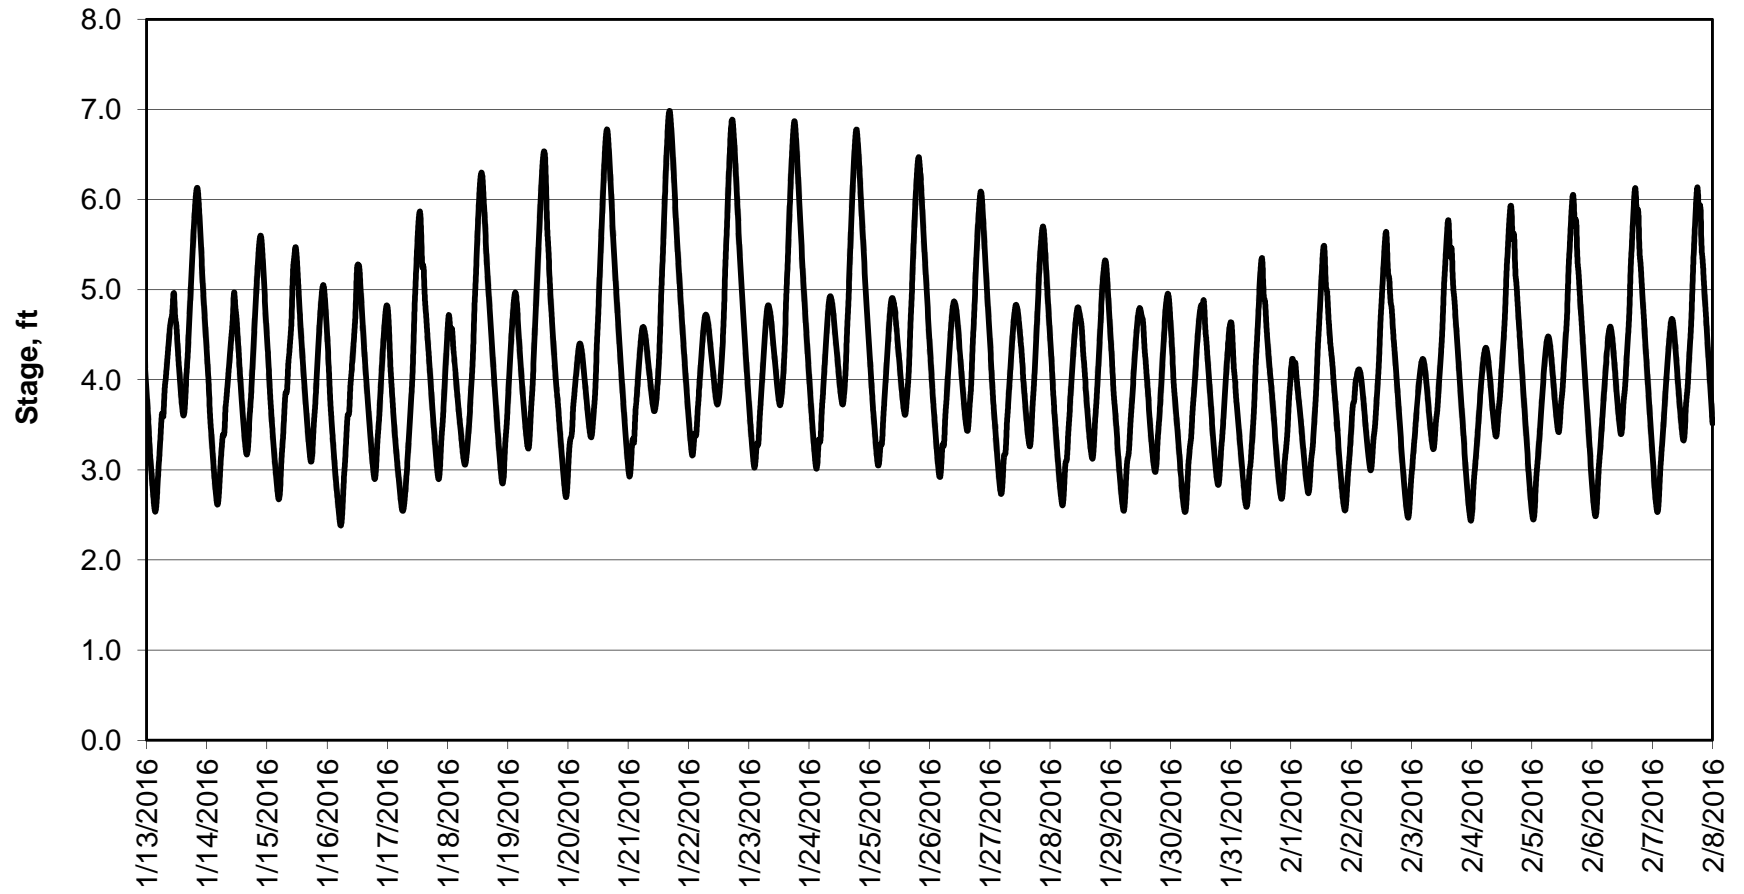

Forecasted Stage @ West of Union Island/Channel 218

Forecasted Stage Middle River @ Howard Road

Forecast Period 1/19/2016 thru 2/8/2016

Forecasted Stage @ Old River @ Tracy Road

Forecast Period 1/19/2016 thru 2/8/2016

Forecasted Stage @ Doughty Ct/Channel 205

Forecast Period 1/19/2016 thru 2/8/2016

Forecasted Stage @ East End of Grant Line Canal/Channel 204

Forecast Period 1/19/2016 thru 2/8/2016