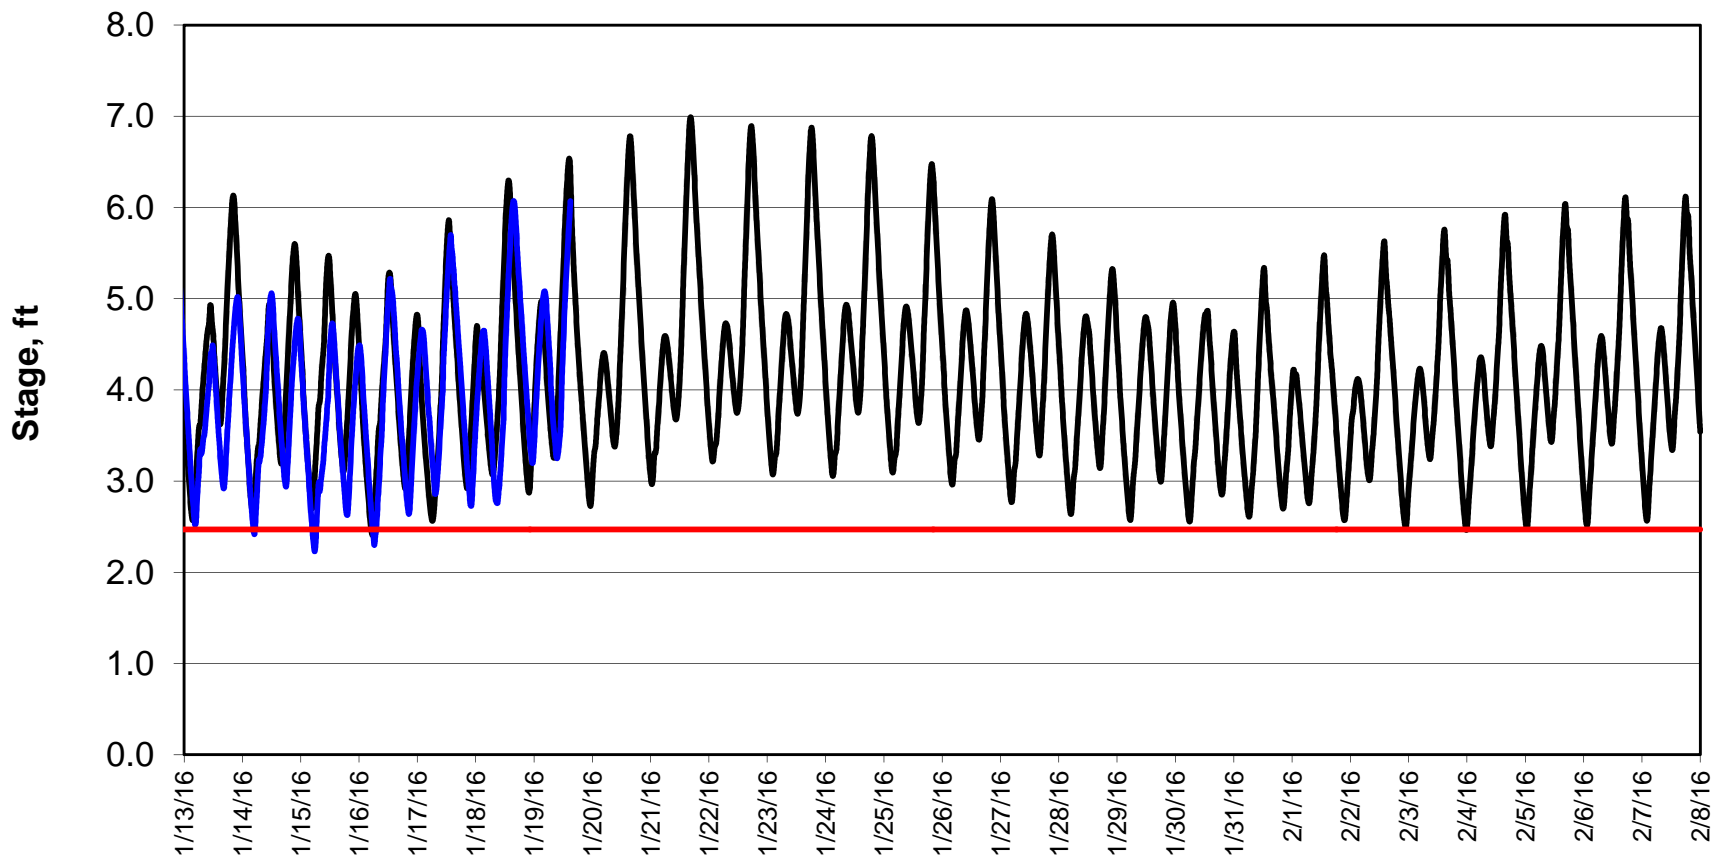

Forecasted Stage @ West of Union Island/Channel 218

Forecasted Stage Middle River @ Howard Road

Forecast Period 1/19/2016 thru 2/8/2016

Forecasted Stage @ Old River @ Tracy Road

Forecast Period 1/19/2016 thru 2/8/2016

Forecasted Stage @ Doughty Ct/Channel 205

Forecast Period 1/19/2016 thru 2/8/2016

Forecasted Stage @ East End of Grant Line Canal/Channel 204

Forecast Period 1/19/2016 thru 2/8/2016