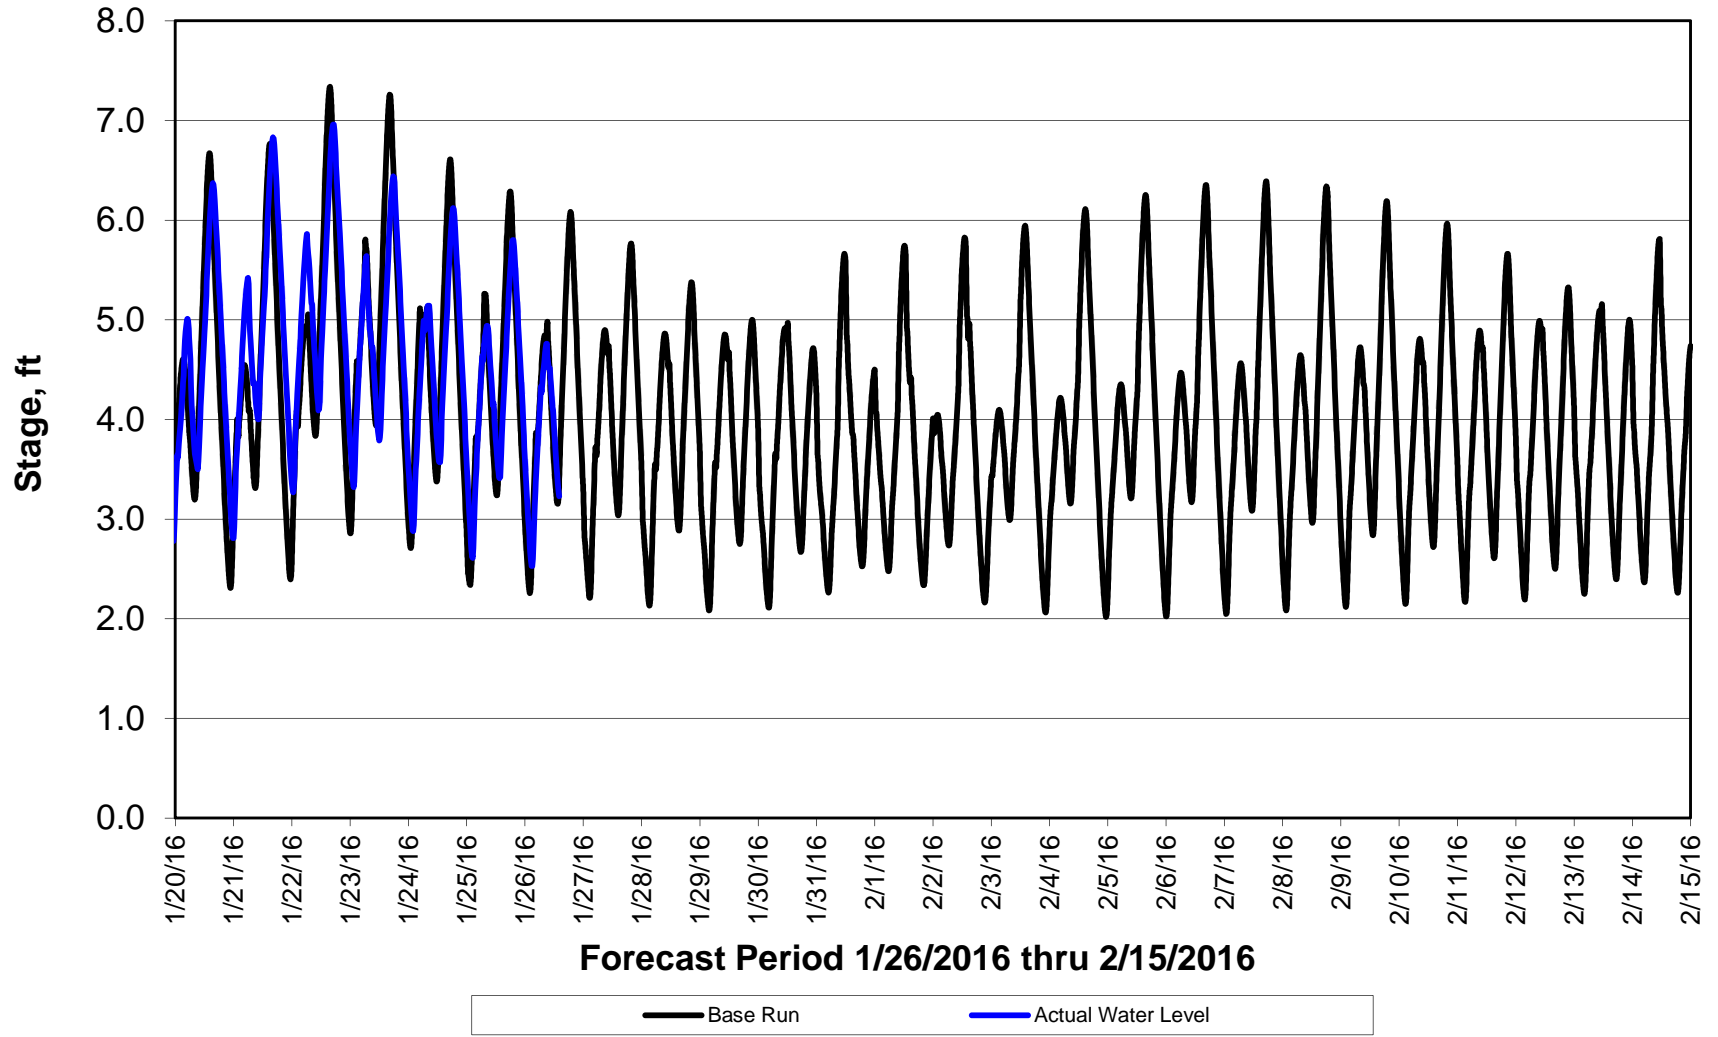

Forecasted Stage @ West of Union Island/Channel 218

Forecasted Stage Middle River @ Howard Road

Forecast Period 1/26/2016 thru 2/15/2016

Forecasted Stage @ Old River @ Tracy Road

Forecast Period 1/26/2016 thru 2/15/2016

Forecasted Stage @ Doughty Ct/Channel 205

Forecast Period 1/26/2016 thru 2/15/2016

Forecasted Stage @ East End of Grant Line Canal/Channel 204

Forecast Period 1/26/2016 thru 2/15/2016

— Base Run