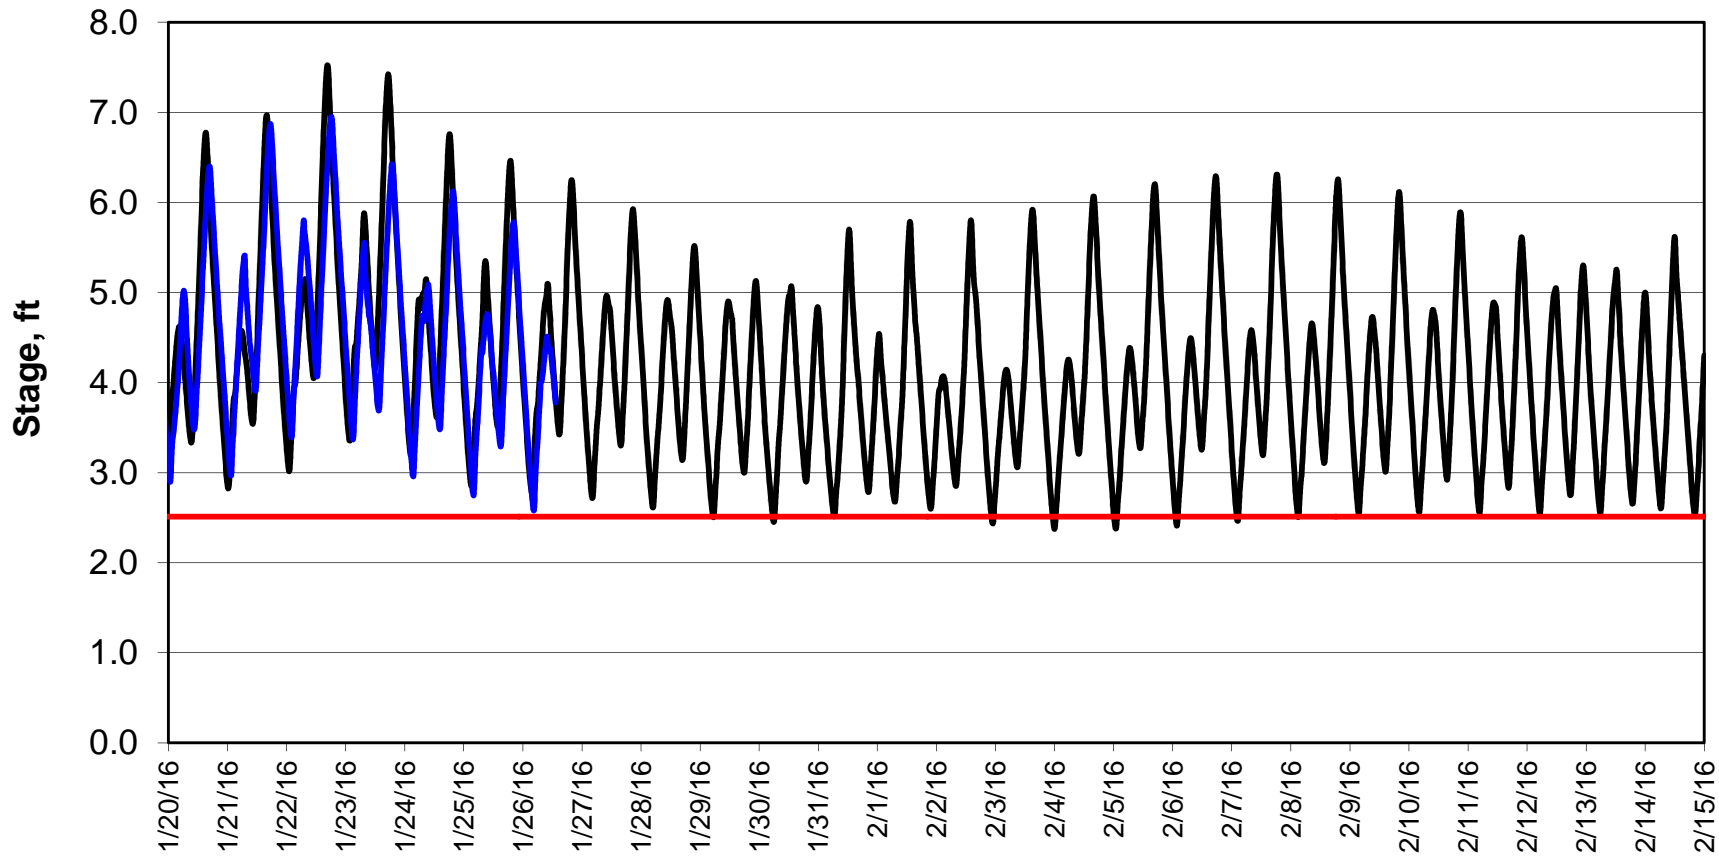

Forecasted Stage @ West of Union Island/Channel 218

Forecasted Stage Middle River @ Howard Road

Forecast Period 1/26/2016 thru 2/15/2016

Forecasted Stage @ Old River @ Tracy Road

Forecast Period 1/26/2016 thru 2/15/2016

Forecasted Stage @ Doughty Ct/Channel 205

Forecast Period 1/26/2016 thru 2/15/2016

Forecasted Stage @ East End of Grant Line Canal/Channel 204

Forecast Period 1/26/2016 thru 2/15/2016

— Base Run