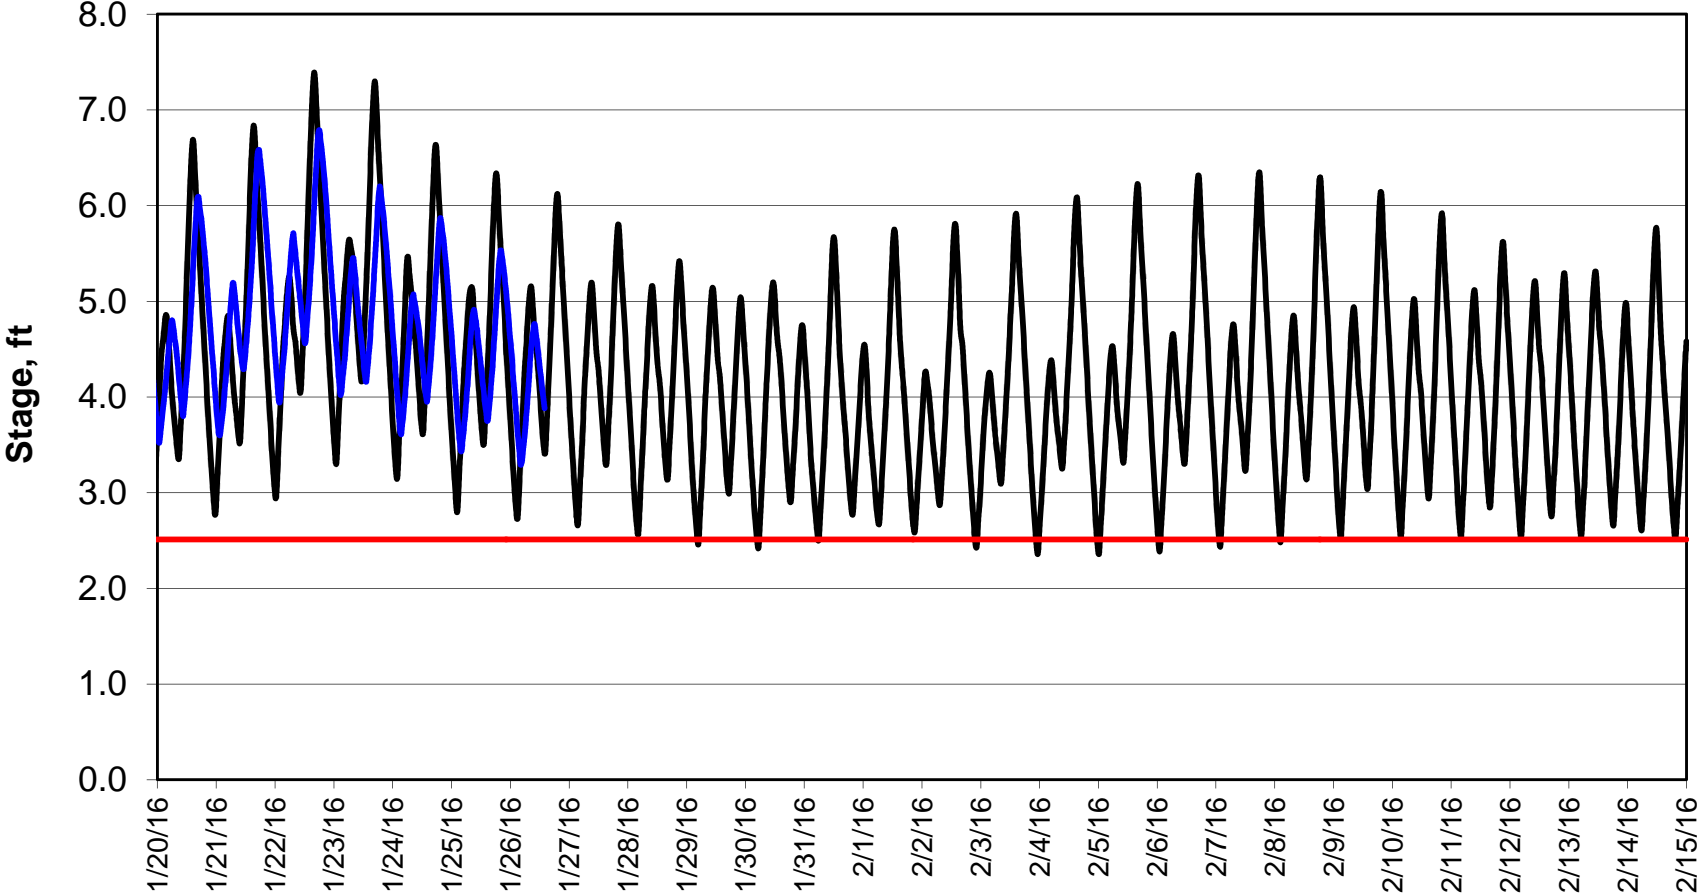

Forecasted Stage @ West of Union Island/Channel 218

Forecasted Stage Middle River @ Howard Road

Forecast Period 1/26/2016 thru 2/15/2016

Forecasted Stage @ Old River @ Tracy Road

Forecast Period 1/26/2016 thru 2/15/2016

Forecasted Stage @ Doughty Ct/Channel 205

Forecast Period 1/26/2016 thru 2/15/2016

Forecasted Stage @ East End of Grant Line Canal/Channel 204

Forecast Period 1/26/2016 thru 2/15/2016

— Base Run