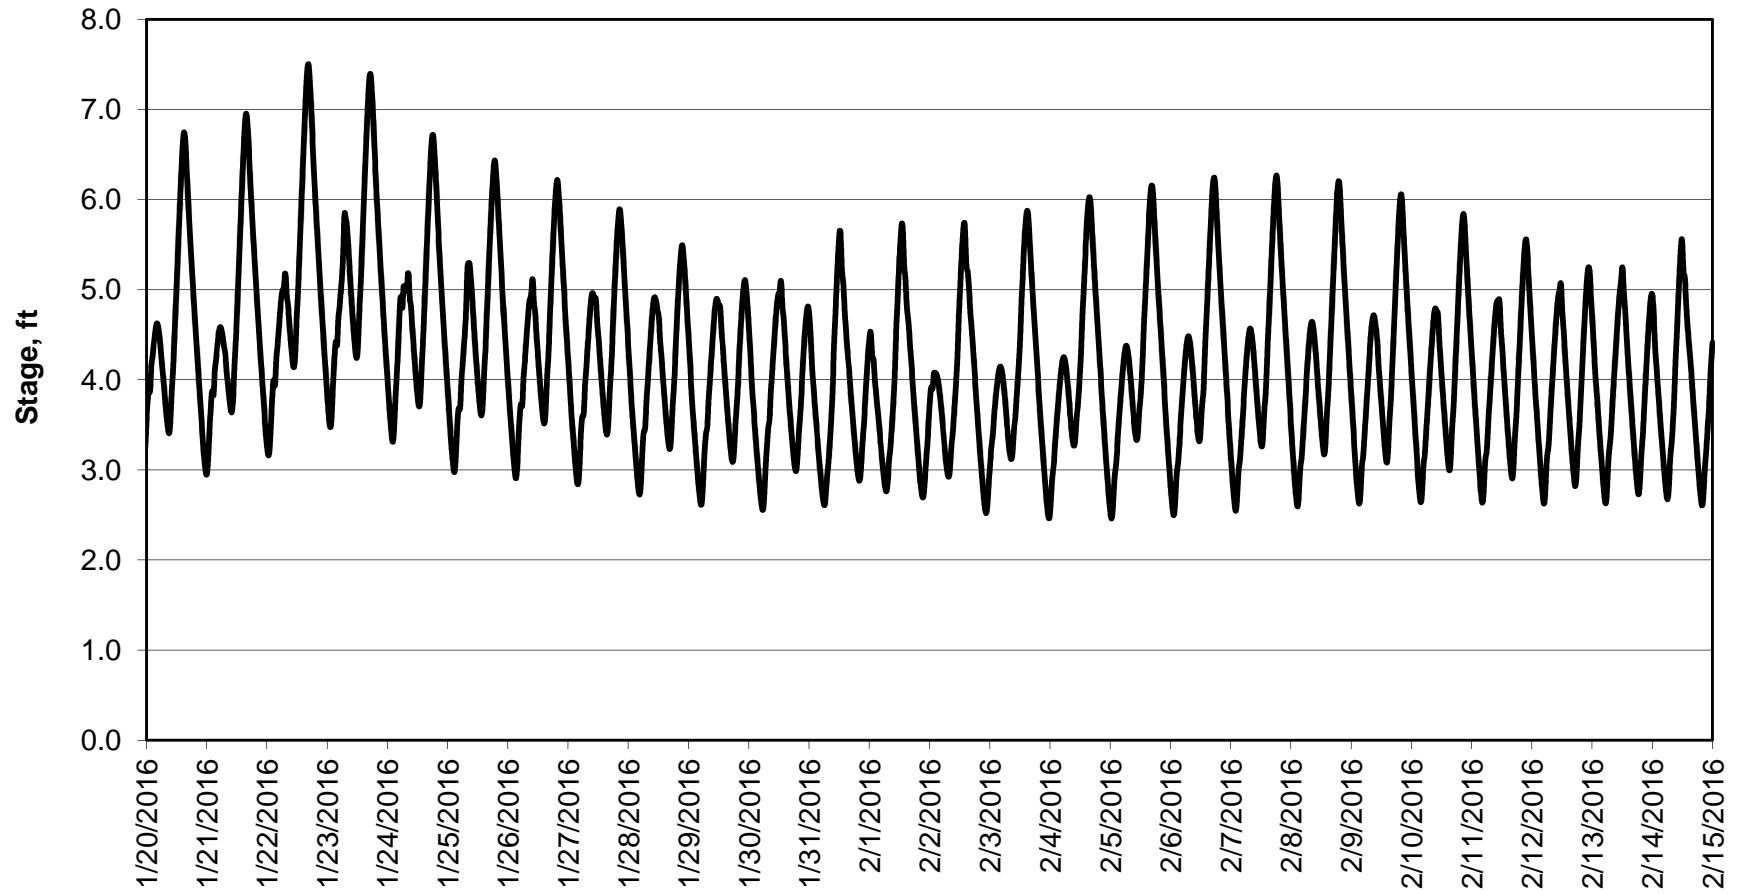

Forecasted Stage @ West of Union Island/Channel 218

Forecasted Stage Middle River @ Howard Road

Forecast Period 1/26/2016 thru 2/15/2016

Forecasted Stage @ Old River @ Tracy Road

Forecast Period 1/26/2016 thru 2/15/2016

Forecasted Stage @ Doughty Ct/Channel 205

Forecast Period 1/26/2016 thru 2/15/2016

Forecasted Stage @ East End of Grant Line Canal/Channel 204

Forecast Period 1/26/2016 thru 2/15/2016

— Base Run