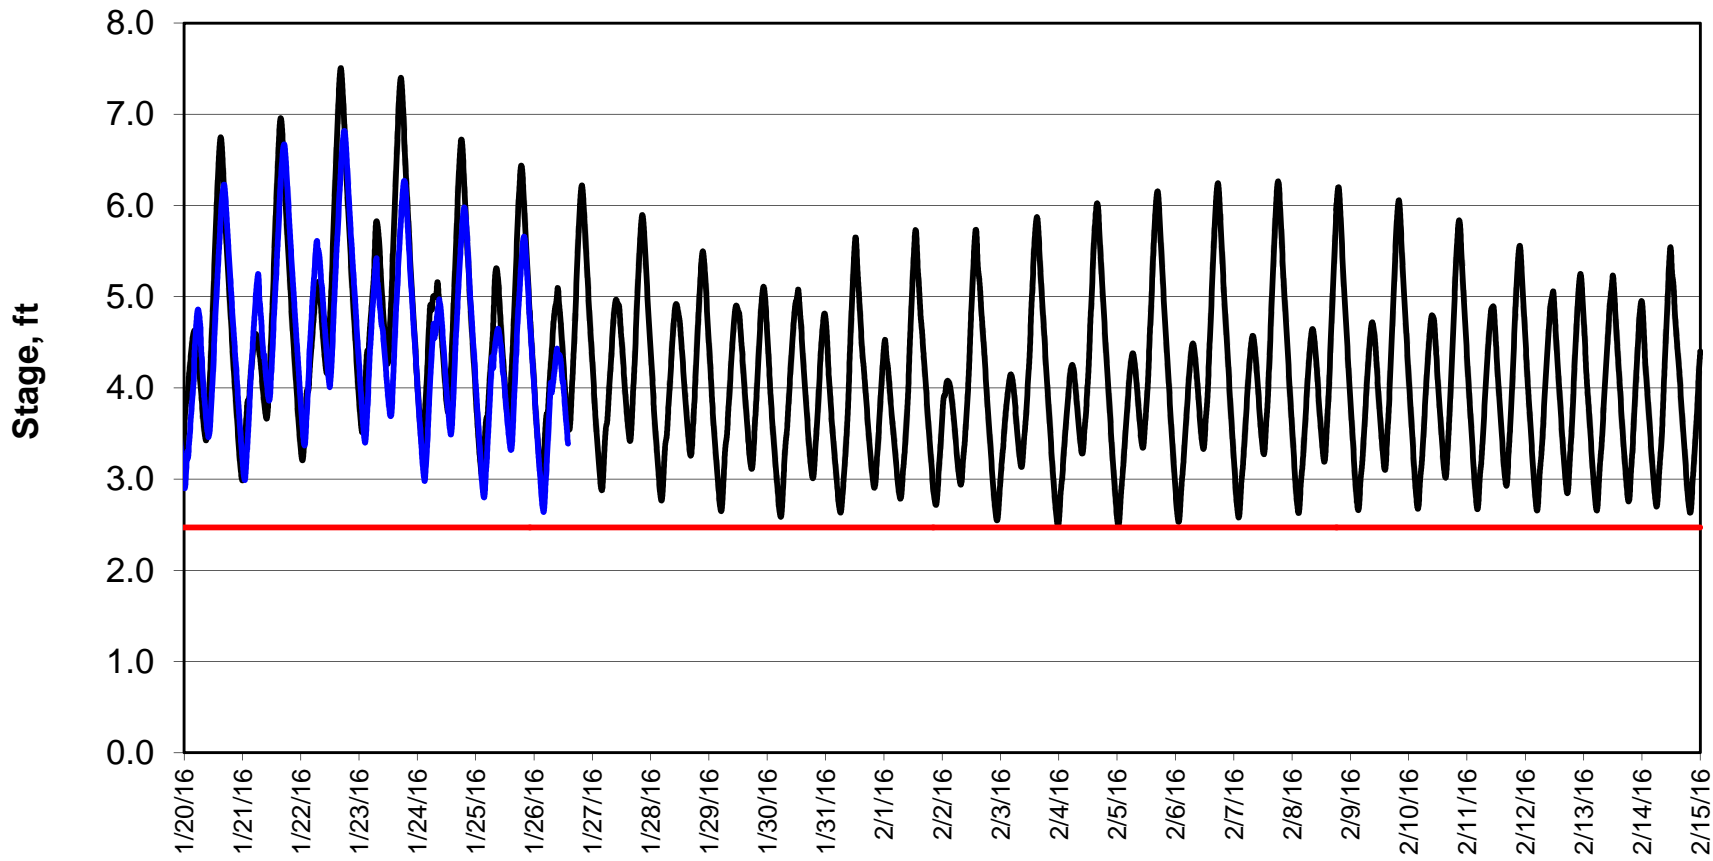

Forecasted Stage @ West of Union Island/Channel 218

Forecasted Stage Middle River @ Howard Road

Forecast Period 1/26/2016 thru 2/15/2016

Forecasted Stage @ Old River @ Tracy Road

Forecast Period 1/26/2016 thru 2/15/2016

Forecasted Stage @ Doughty Ct/Channel 205

Forecast Period 1/26/2016 thru 2/15/2016

Forecasted Stage @ East End of Grant Line Canal/Channel 204

Forecast Period 1/26/2016 thru 2/15/2016

— Base Run