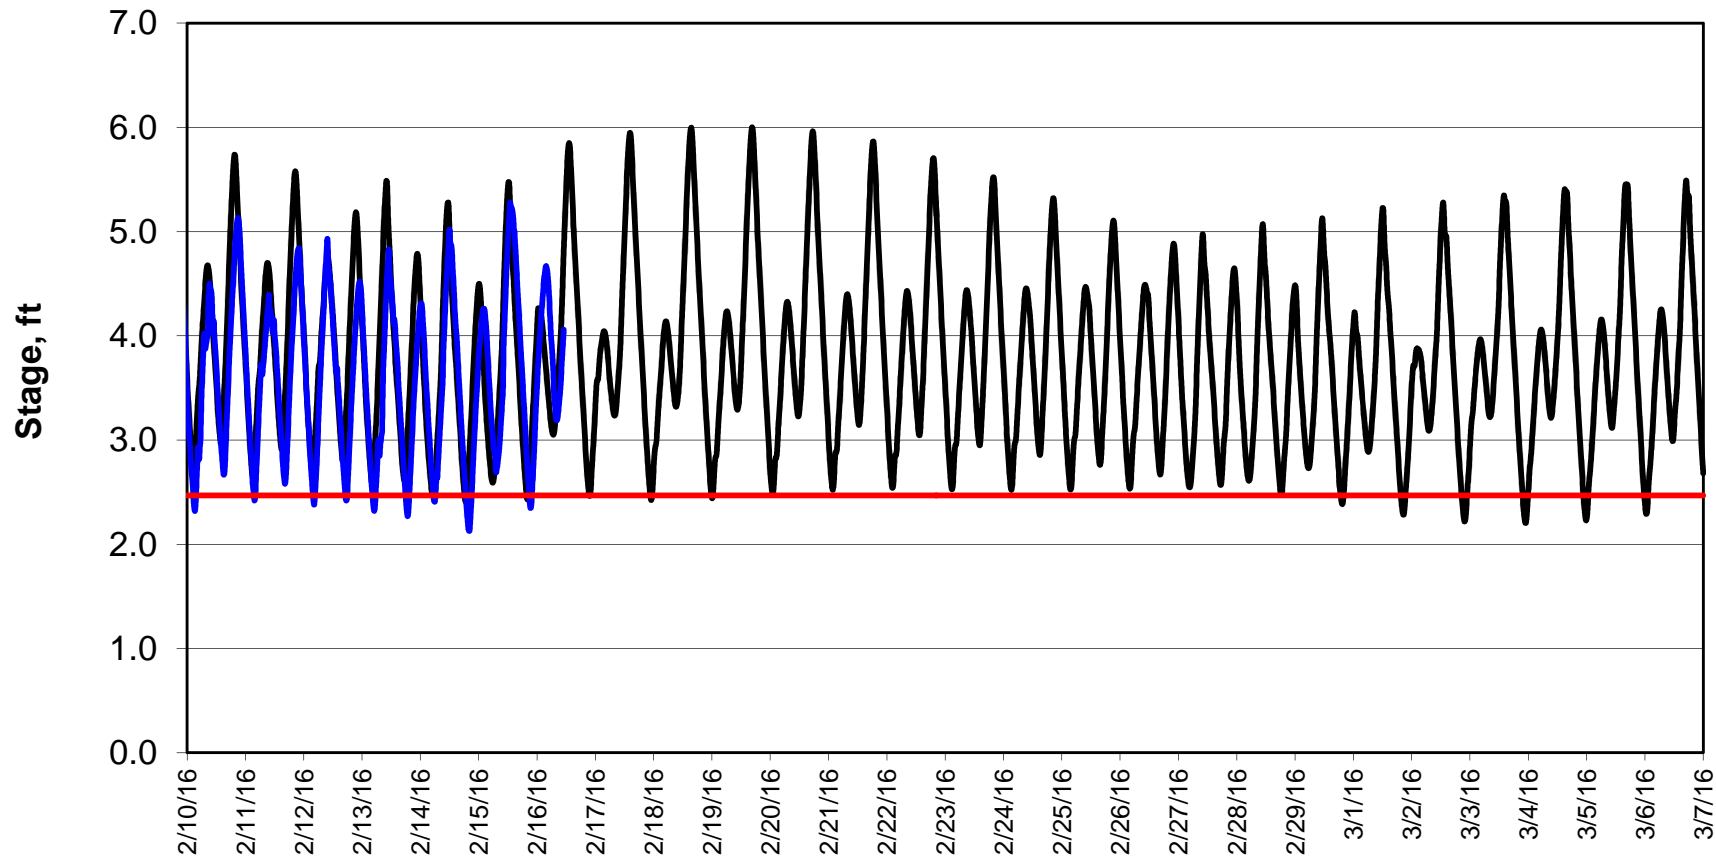

Forecasted Stage @ West of Union Island/Channel 218

Forecasted Stage @ Old River @ Tracy Road

Forecast Period 2/16/2016 thru 3/7/2016

Forecasted Stage Middle River @ Howard Road

Forecast Period 2/16/2016 thru 3/7/2016

Forecasted Stage @ Doughty Ct/Channel 205

Forecast Period 2/16/2016 thru 3/7/2016

Forecasted Stage @ East End of Grant Line Canal/Channel 204

Forecast Period 2/16/2016 thru 3/7/2016

— Base Run