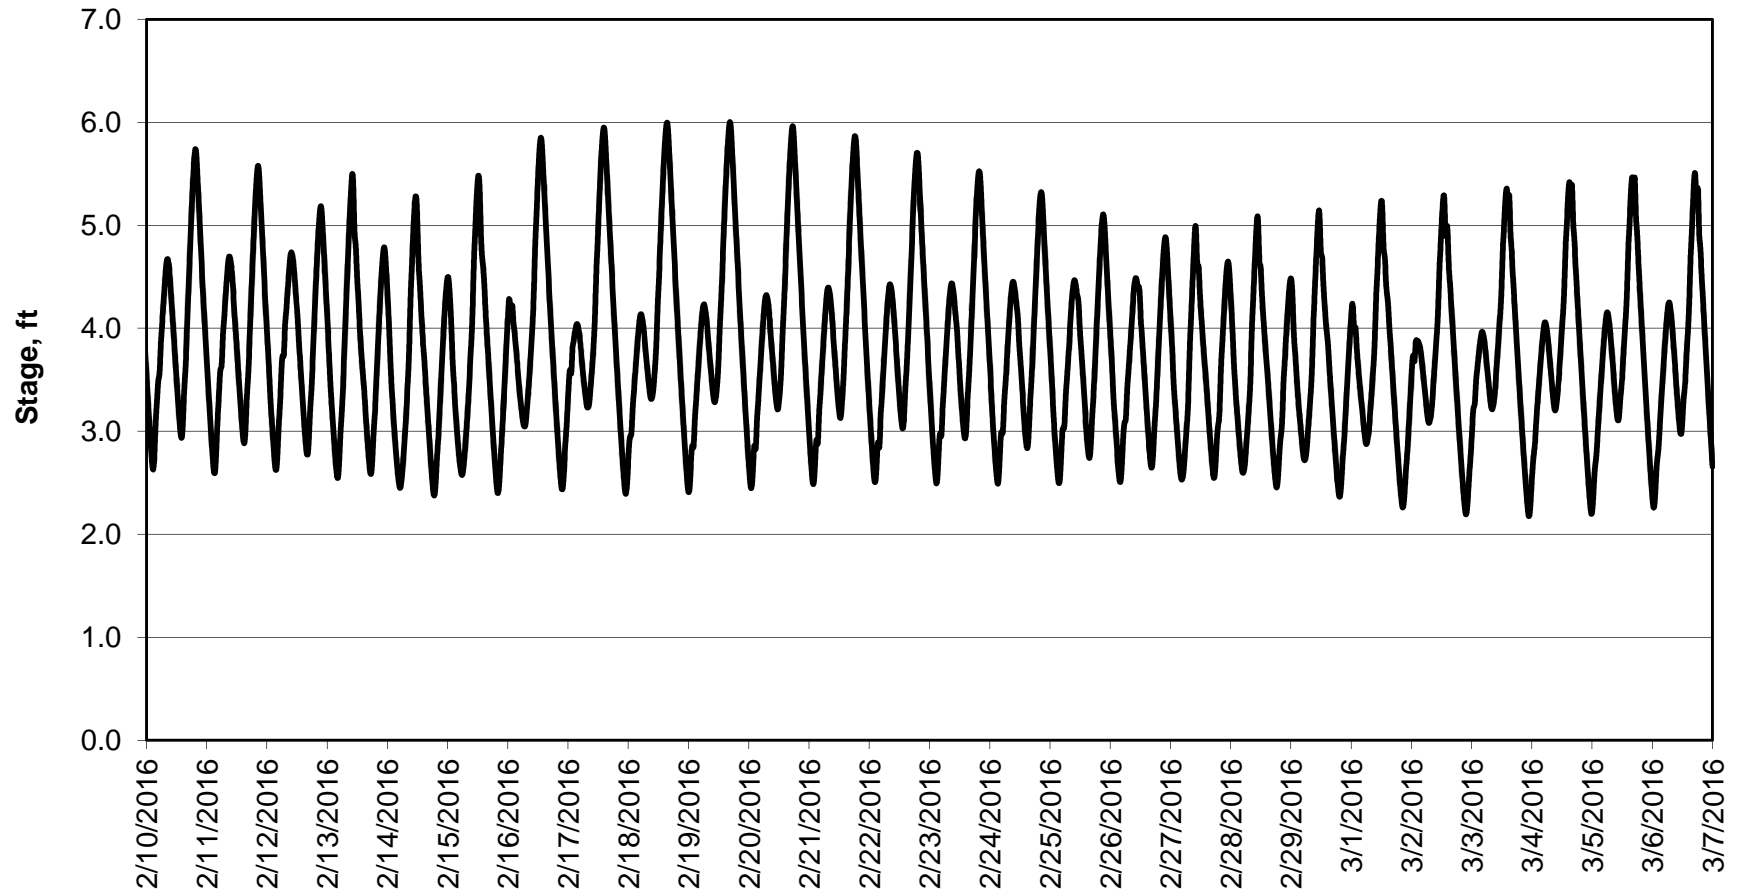

Forecasted Stage @ West of Union Island/Channel 218

Forecasted Stage @ Old River @ Tracy Road

Forecast Period 2/16/2016 thru 3/7/2016

Forecasted Stage Middle River @ Howard Road

Forecast Period 2/16/2016 thru 3/7/2016

Forecasted Stage @ Doughty Ct/Channel 205

Forecast Period 2/16/2016 thru 3/7/2016

Forecasted Stage @ East End of Grant Line Canal/Channel 204

Forecast Period 2/16/2016 thru 3/7/2016

— Base Run