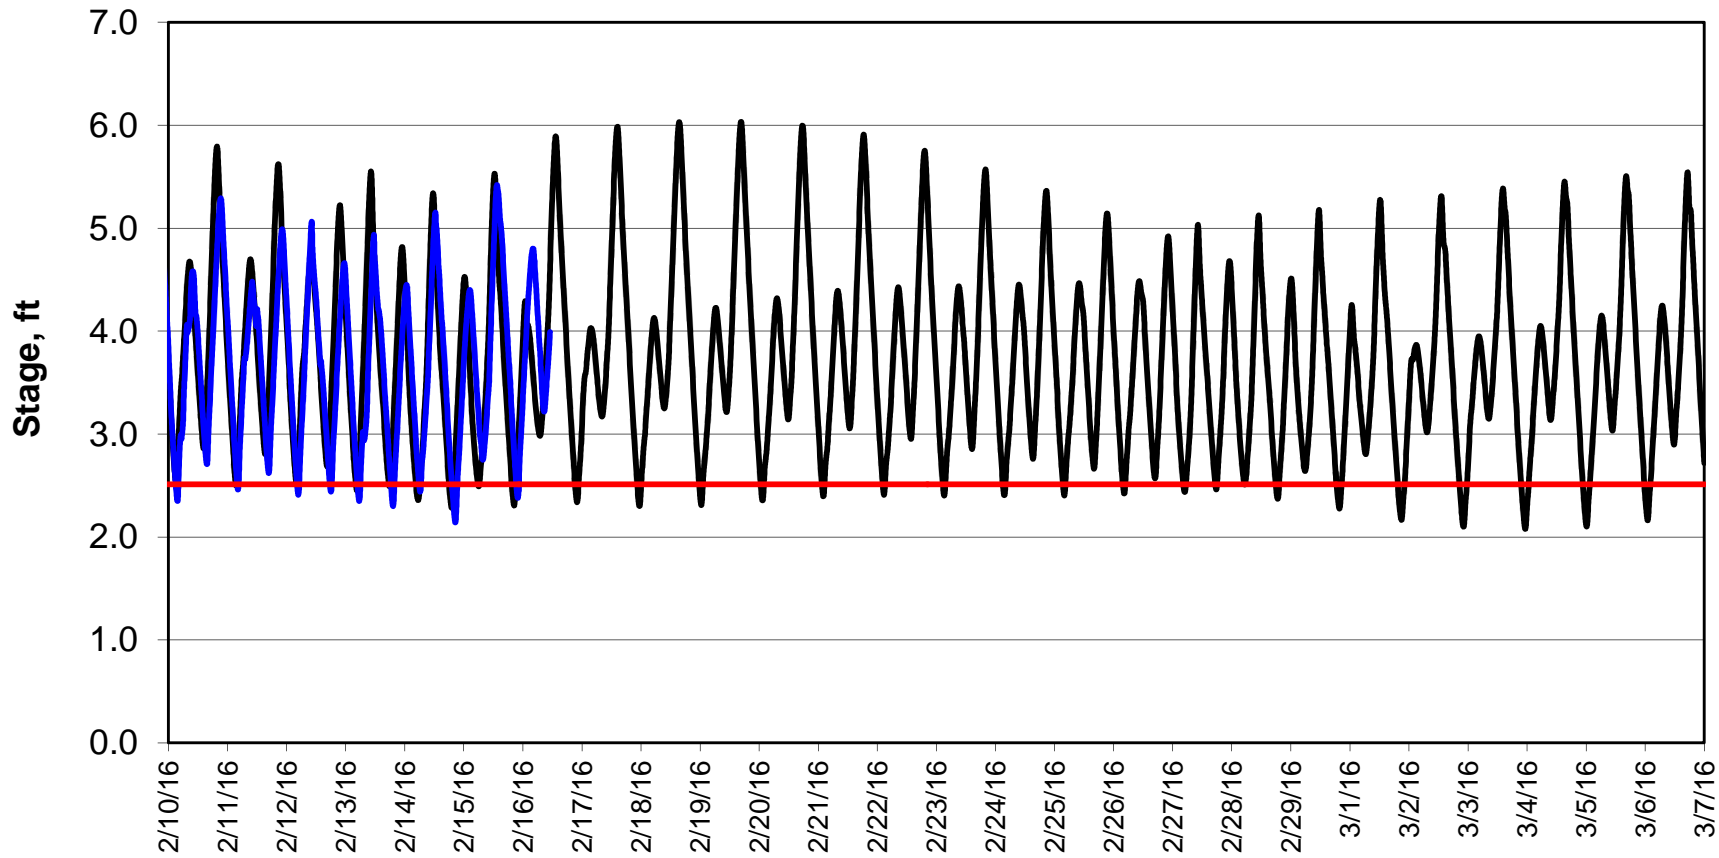

Forecasted Stage @ West of Union Island/Channel 218

Forecasted Stage @ Old River @ Tracy Road

Forecast Period 2/16/2016 thru 3/7/2016

Forecasted Stage Middle River @ Howard Road

Forecast Period 2/16/2016 thru 3/7/2016

Forecasted Stage @ Doughty Ct/Channel 205

Forecast Period 2/16/2016 thru 3/7/2016

Forecasted Stage @ East End of Grant Line Canal/Channel 204

Forecast Period 2/16/2016 thru 3/7/2016

— Base Run