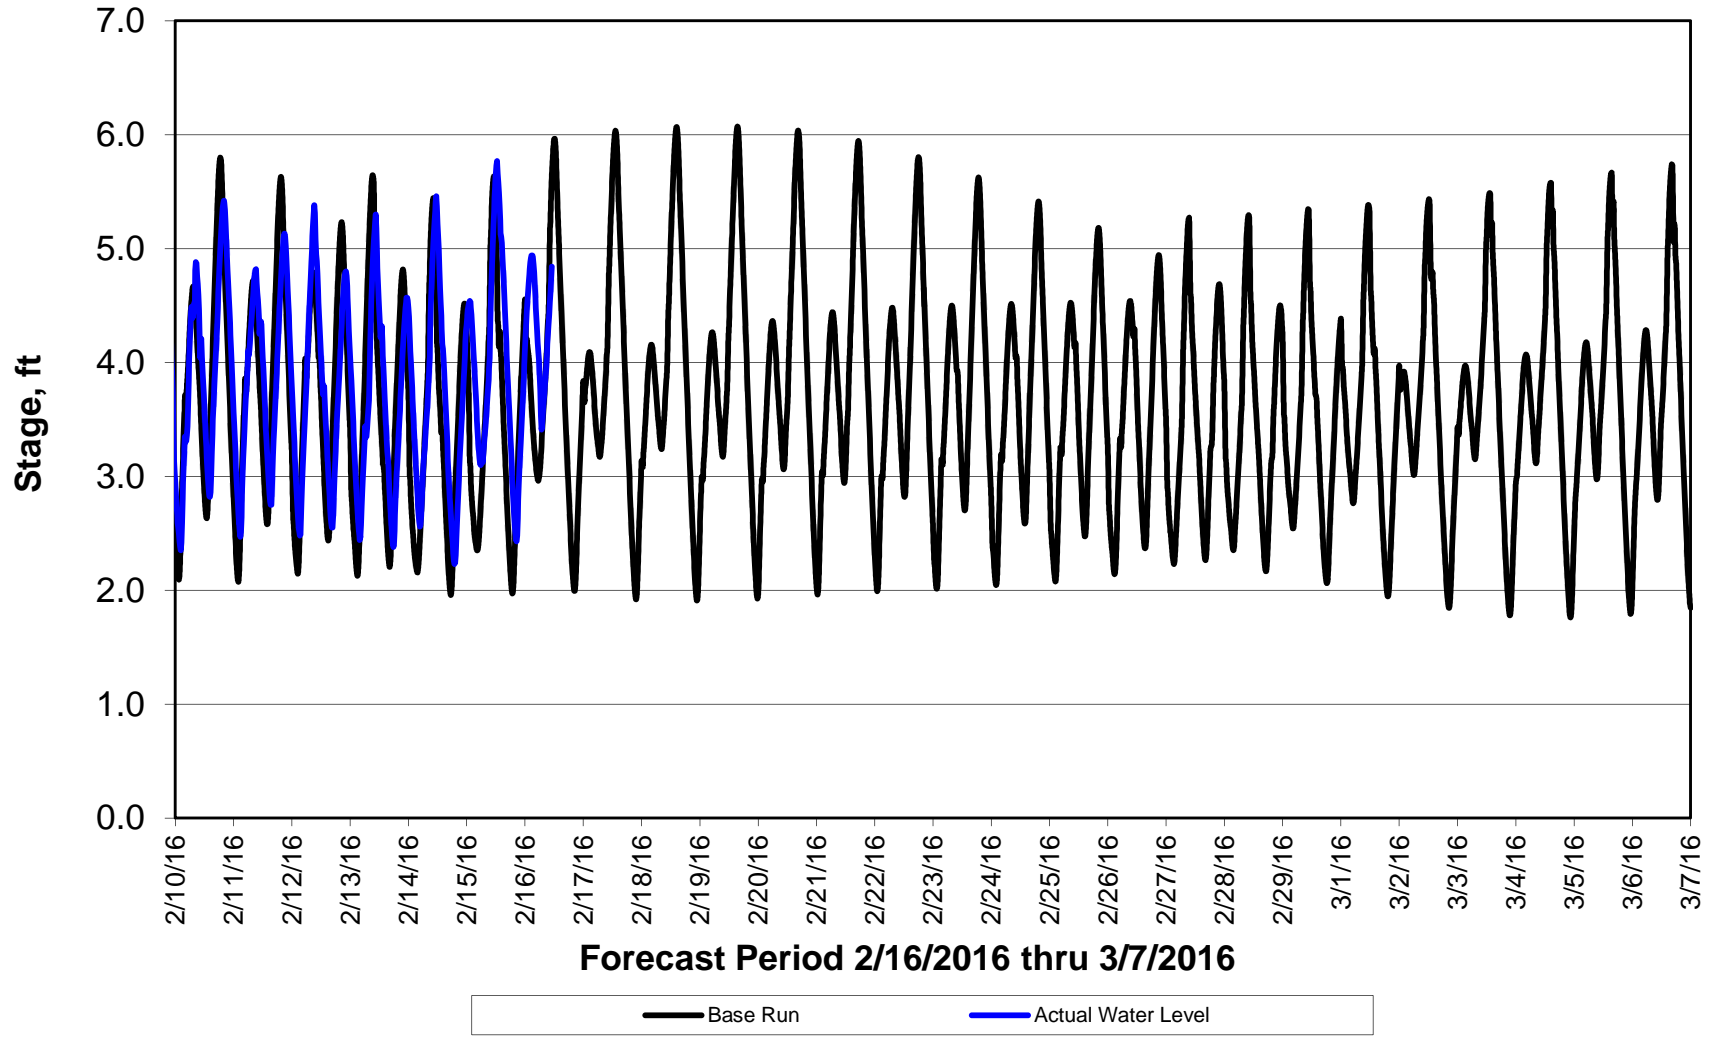

Forecasted Stage @ West of Union Island/Channel 218

Forecasted Stage @ Old River @ Tracy Road

Forecast Period 2/16/2016 thru 3/7/2016

Forecasted Stage Middle River @ Howard Road

Forecast Period 2/16/2016 thru 3/7/2016

Forecasted Stage @ Doughty Ct/Channel 205

Forecast Period 2/16/2016 thru 3/7/2016

Forecasted Stage @ East End of Grant Line Canal/Channel 204

Forecast Period 2/16/2016 thru 3/7/2016

— Base Run