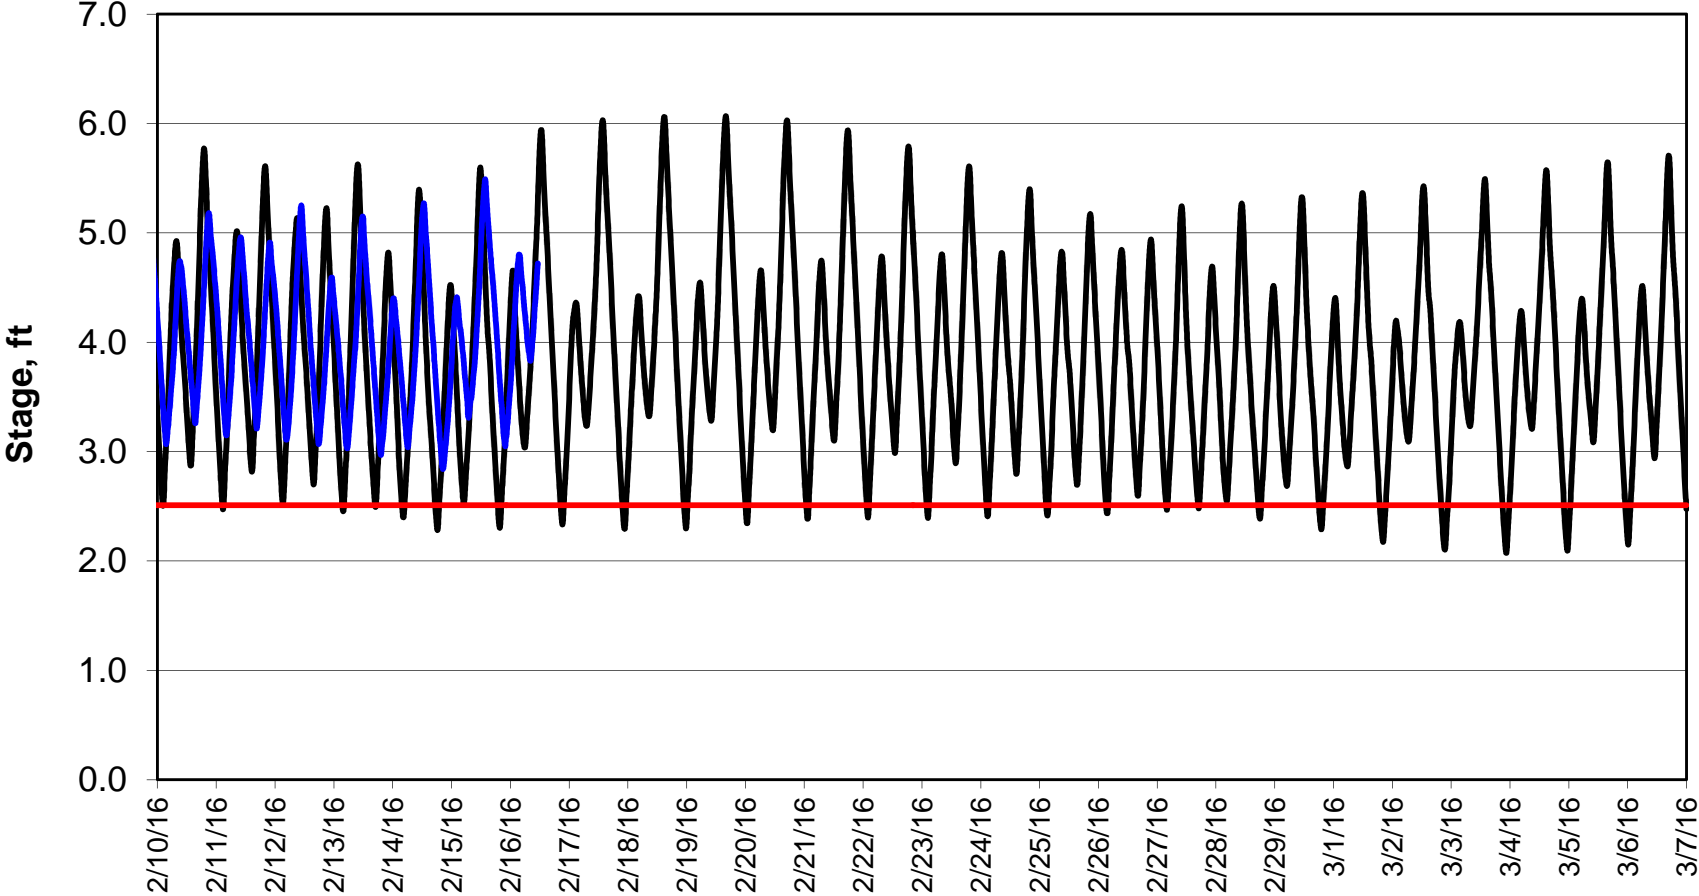

Forecasted Stage @ West of Union Island/Channel 218

Forecasted Stage @ Old River @ Tracy Road

Forecast Period 2/16/2016 thru 3/7/2016

Forecasted Stage Middle River @ Howard Road

Forecast Period 2/16/2016 thru 3/7/2016

Forecasted Stage @ Doughty Ct/Channel 205

Forecast Period 2/16/2016 thru 3/7/2016

Forecasted Stage @ East End of Grant Line Canal/Channel 204

Forecast Period 2/16/2016 thru 3/7/2016

— Base Run