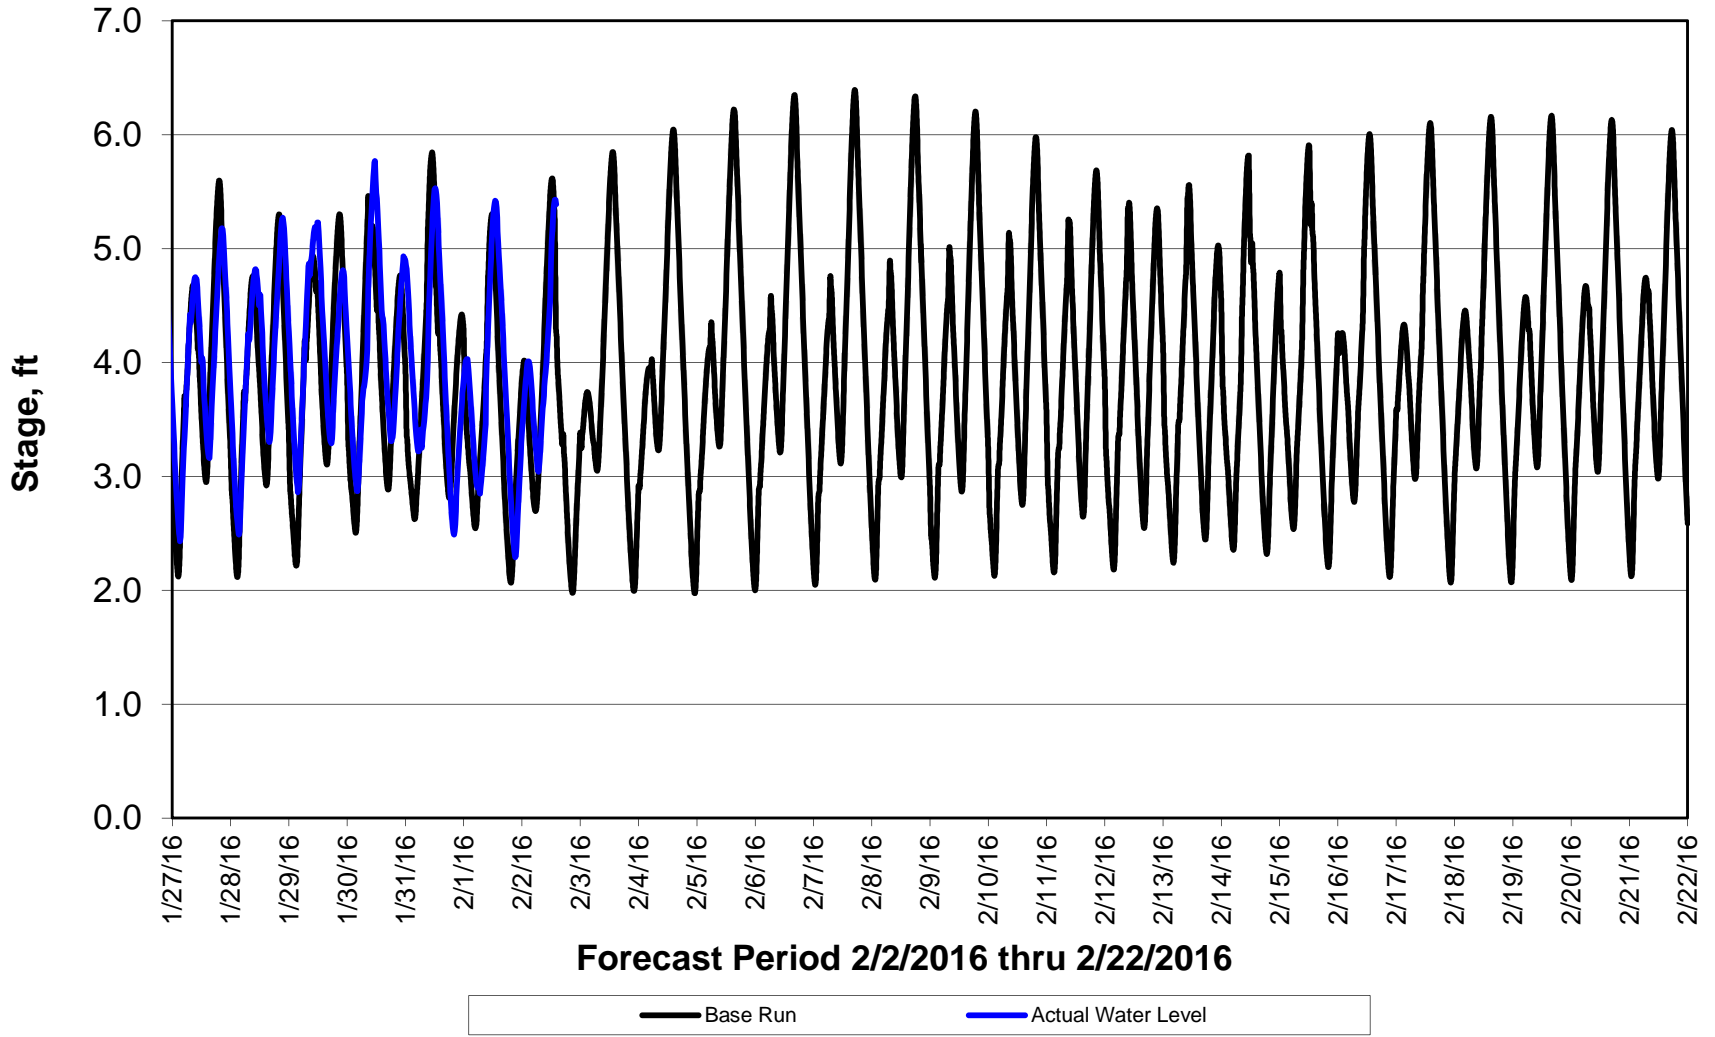

Forecasted Stage @ West of Union Island/Channel 218

Forecasted Stage Middle River @ Howard Road

Forecast Period 2/2/2016 thru 2/22/2016

Forecasted Stage @ Old River @ Tracy Road

Forecast Period 2/2/2016 thru 2/22/2016

Forecasted Stage @ Doughty Ct/Channel 205

Forecast Period 2/2/2016 thru 2/22/2016

Forecasted Stage @ East End of Grant Line Canal/Channel 204

Forecast Period 2/2/2016 thru 2/22/2016