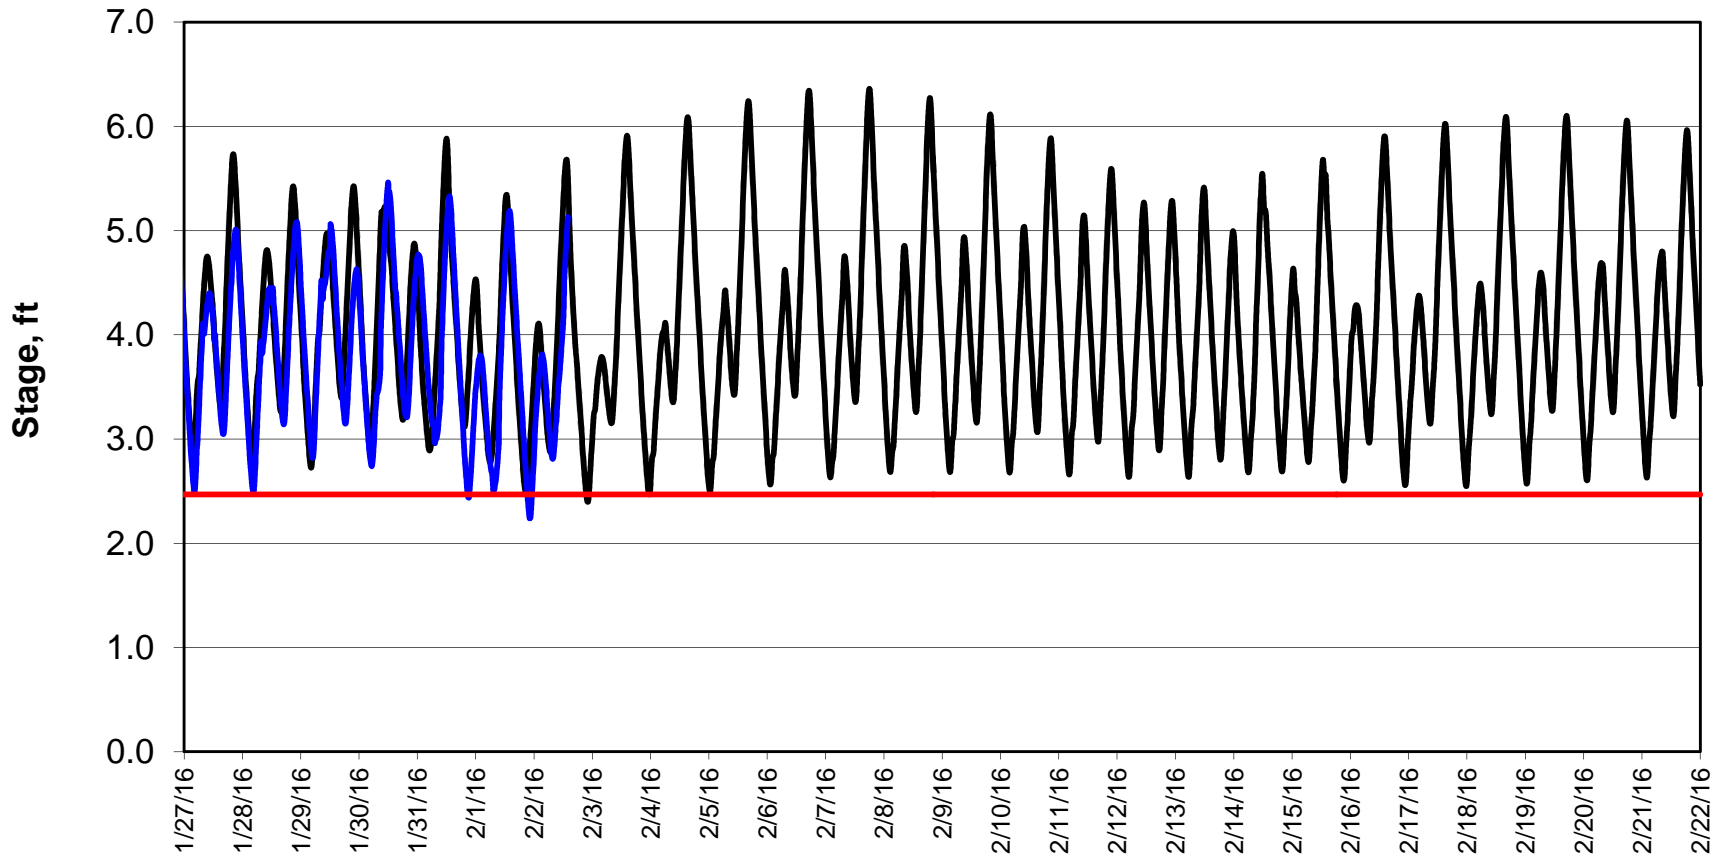

Forecasted Stage @ West of Union Island/Channel 218

Forecasted Stage Middle River @ Howard Road

Forecast Period 2/2/2016 thru 2/22/2016

Forecasted Stage @ Old River @ Tracy Road

Forecast Period 2/2/2016 thru 2/22/2016

Forecasted Stage @ Doughty Ct/Channel 205

Forecast Period 2/2/2016 thru 2/22/2016

Forecasted Stage @ East End of Grant Line Canal/Channel 204

Forecast Period 2/2/2016 thru 2/22/2016