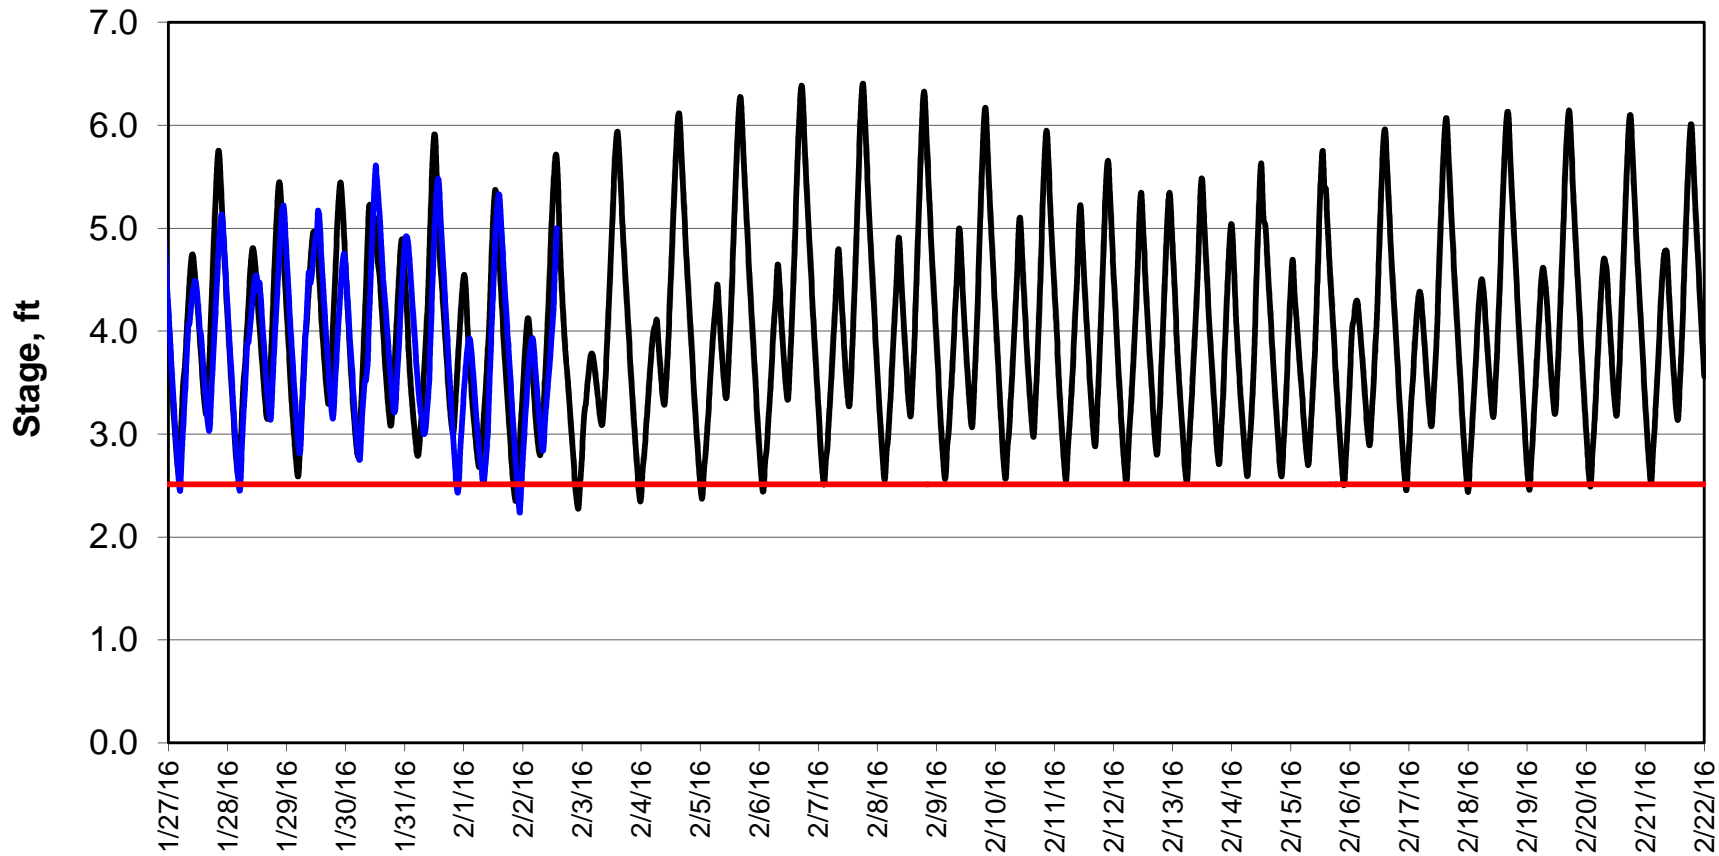

Forecasted Stage @ West of Union Island/Channel 218

Forecasted Stage Middle River @ Howard Road

Forecast Period 2/2/2016 thru 2/22/2016

Forecasted Stage @ Old River @ Tracy Road

Forecast Period 2/2/2016 thru 2/22/2016

Forecasted Stage @ Doughty Ct/Channel 205

Forecast Period 2/2/2016 thru 2/22/2016

Forecasted Stage @ East End of Grant Line Canal/Channel 204

Forecast Period 2/2/2016 thru 2/22/2016