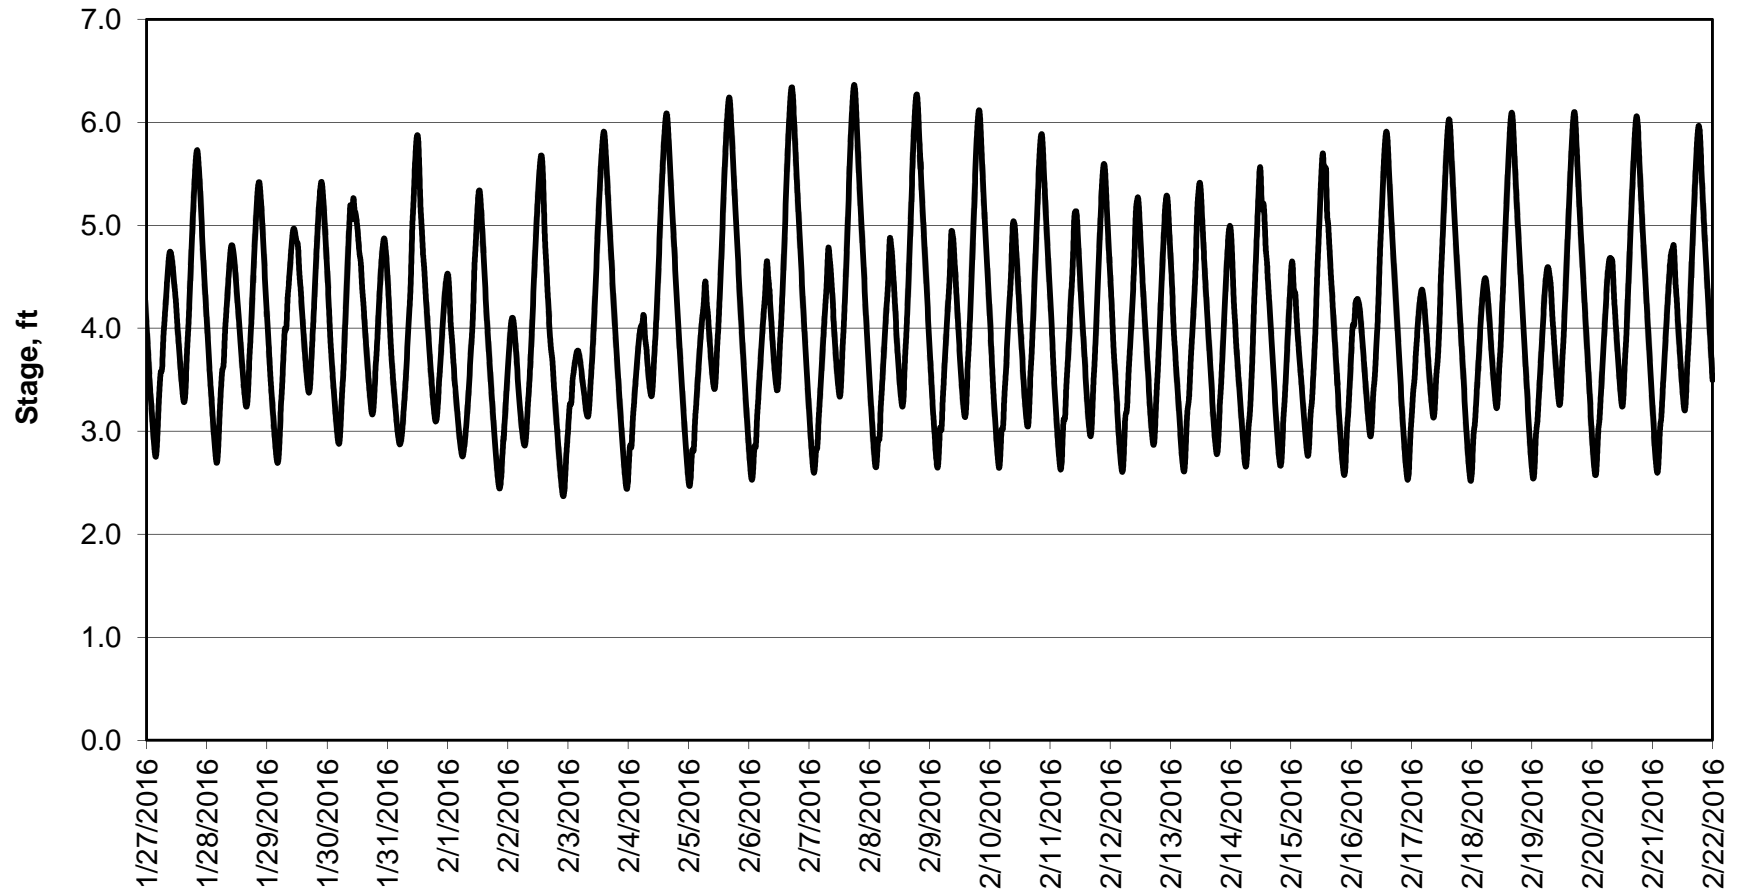

Forecasted Stage @ West of Union Island/Channel 218

Forecasted Stage Middle River @ Howard Road

Forecast Period 2/2/2016 thru 2/22/2016

Forecasted Stage @ Old River @ Tracy Road

Forecast Period 2/2/2016 thru 2/22/2016

Forecasted Stage @ Doughty Ct/Channel 205

Forecast Period 2/2/2016 thru 2/22/2016

Forecasted Stage @ East End of Grant Line Canal/Channel 204

Forecast Period 2/2/2016 thru 2/22/2016