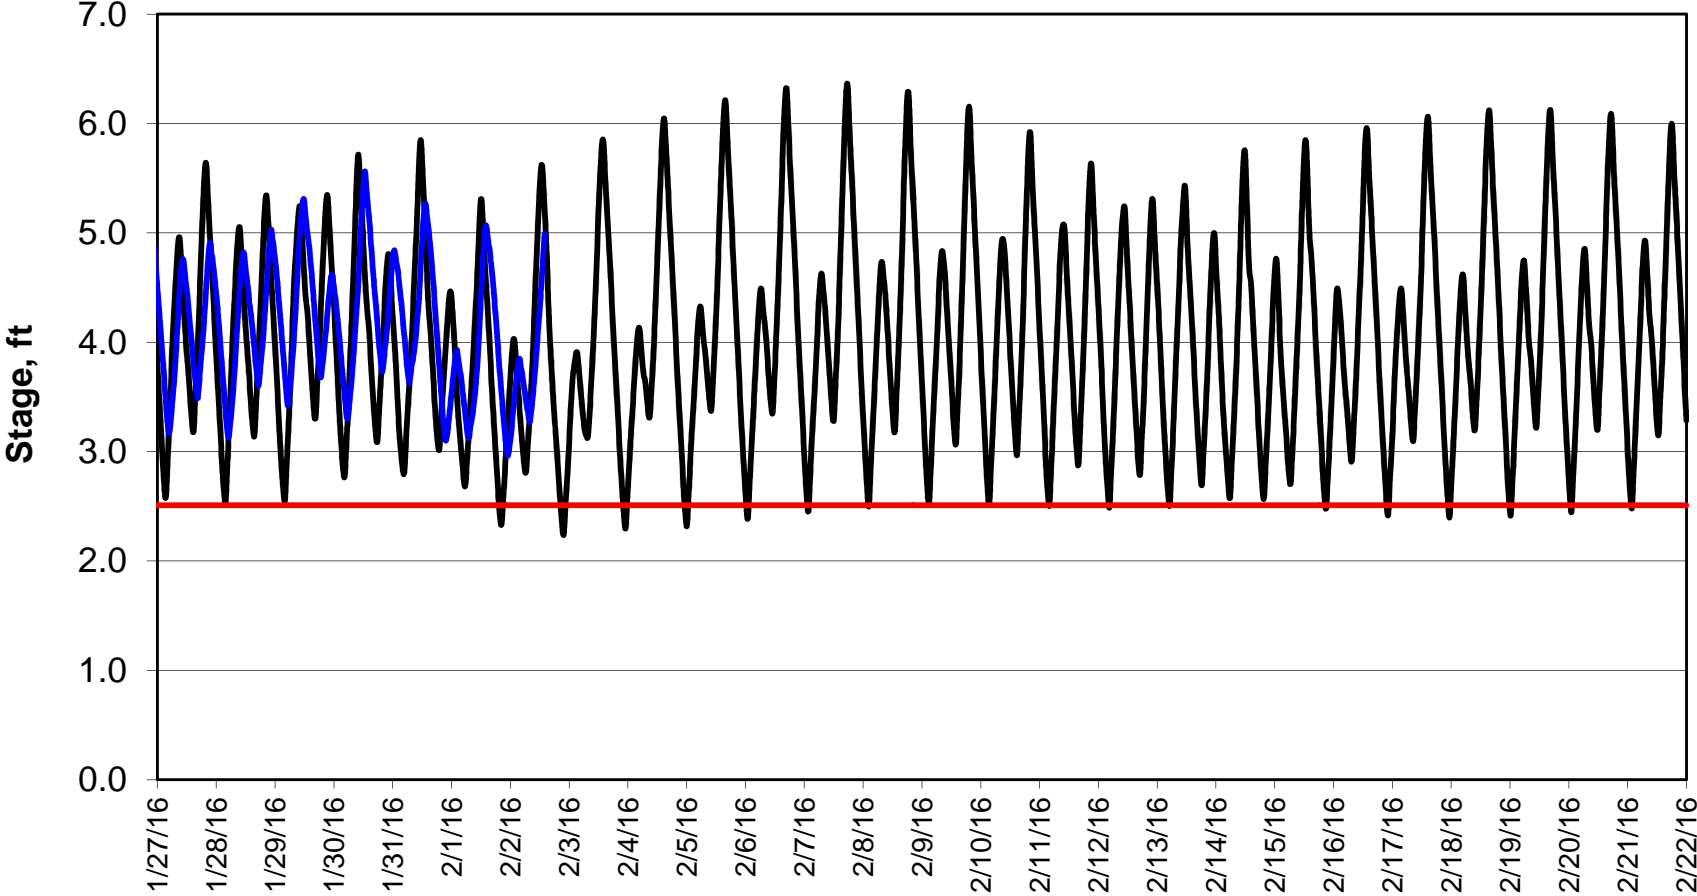

Forecasted Stage @ West of Union Island/Channel 218

Forecasted Stage Middle River @ Howard Road

Forecast Period 2/2/2016 thru 2/22/2016

Forecasted Stage @ Old River @ Tracy Road

Forecast Period 2/2/2016 thru 2/22/2016

Forecasted Stage @ Doughty Ct/Channel 205

Forecast Period 2/2/2016 thru 2/22/2016

Forecasted Stage @ East End of Grant Line Canal/Channel 204

Forecast Period 2/2/2016 thru 2/22/2016