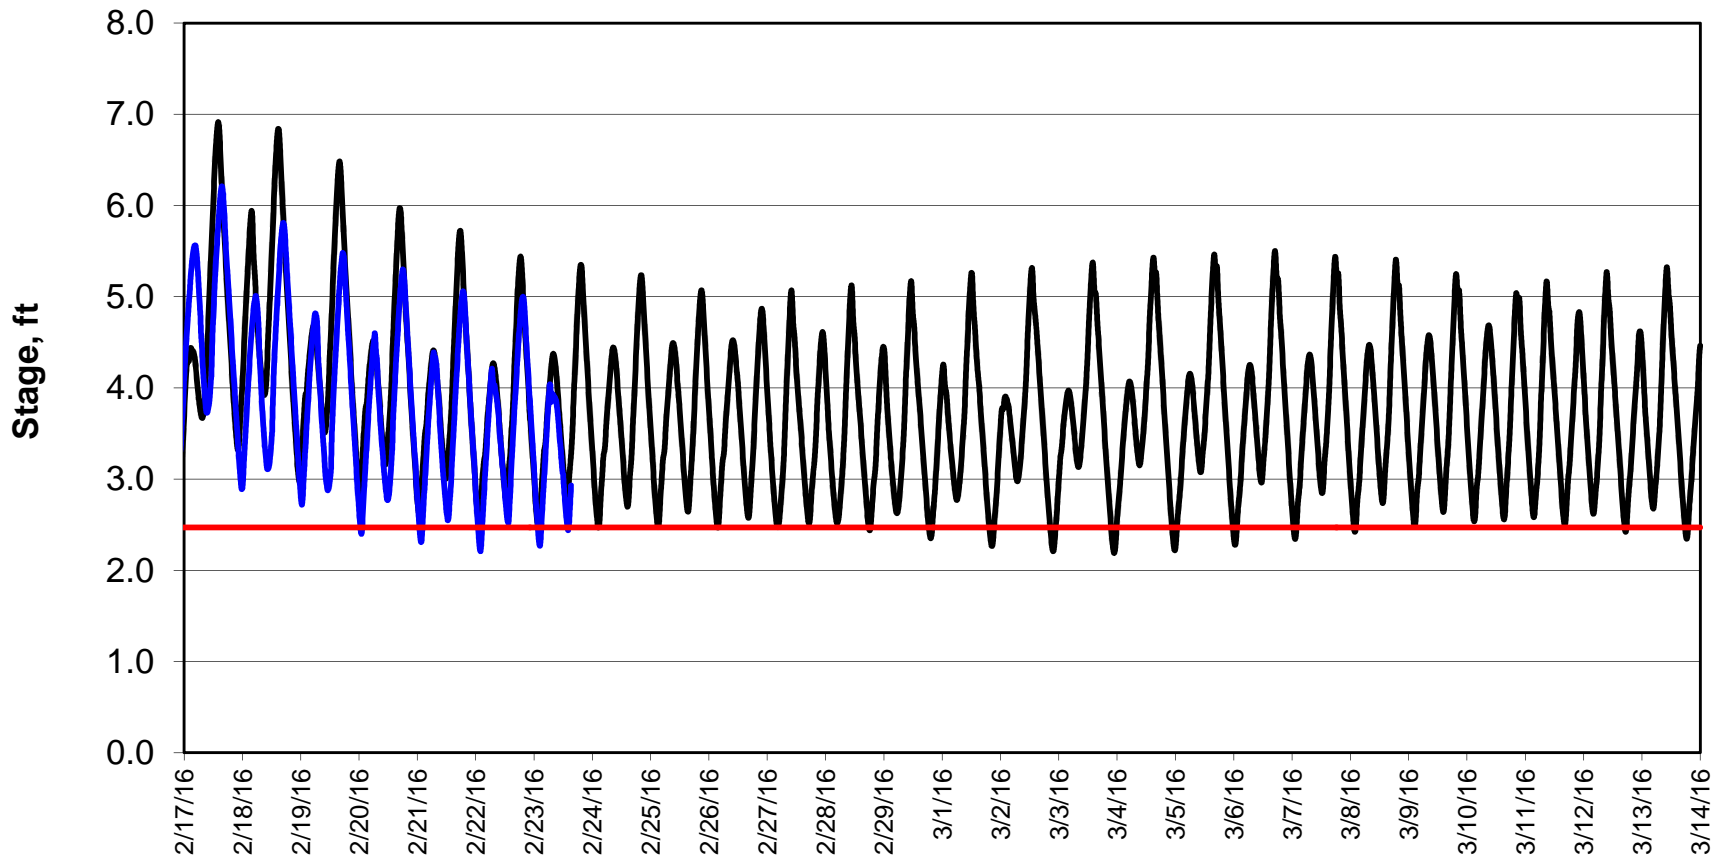

Forecasted Stage @ West of Union Island/Channel 218

Forecasted Stage Middle River @ Howard Road

Forecast Period 2/23/2016 thru 3/14/2016

Forecasted Stage @ Old River @ Tracy Road

Forecast Period 2/23/2016 thru 3/14/2016

Forecasted Stage @ Doughty Ct/Channel 205

Forecast Period 2/23/2016 thru 3/14/2016

Forecasted Stage @ East End of Grant Line Canal/Channel 204

Forecast Period 2/23/2016 thru 3/14/2016