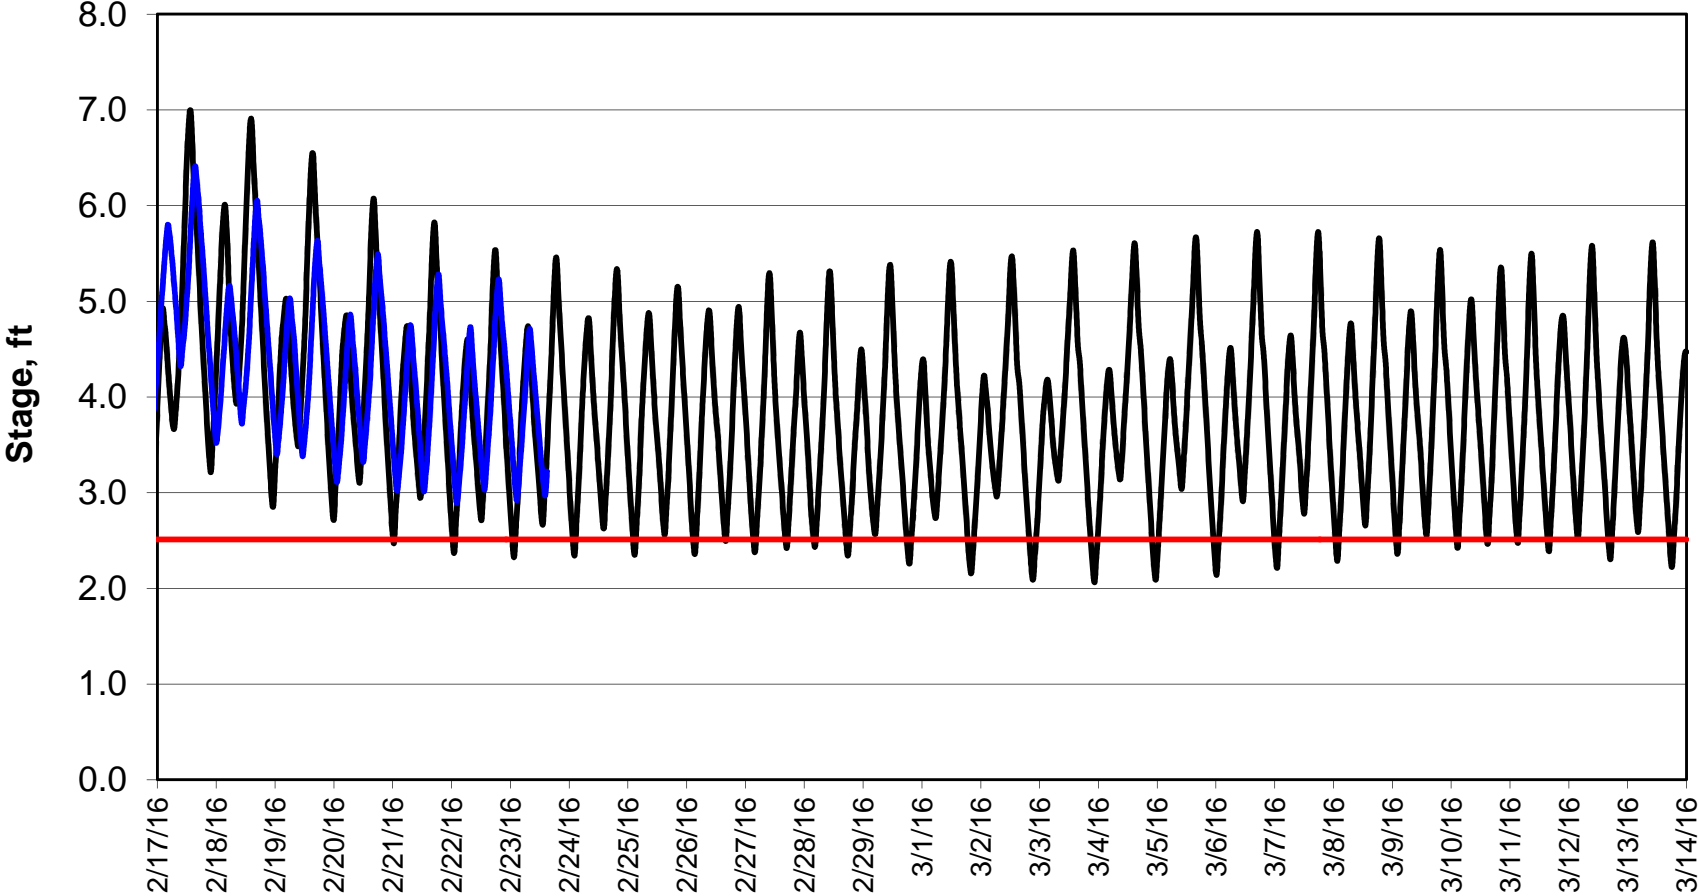

Forecasted Stage @ West of Union Island/Channel 218

Forecasted Stage Middle River @ Howard Road

Forecast Period 2/23/2016 thru 3/14/2016

Forecasted Stage @ Old River @ Tracy Road

Forecast Period 2/23/2016 thru 3/14/2016

Forecasted Stage @ Doughty Ct/Channel 205

Forecast Period 2/23/2016 thru 3/14/2016

Forecasted Stage @ East End of Grant Line Canal/Channel 204

Forecast Period 2/23/2016 thru 3/14/2016