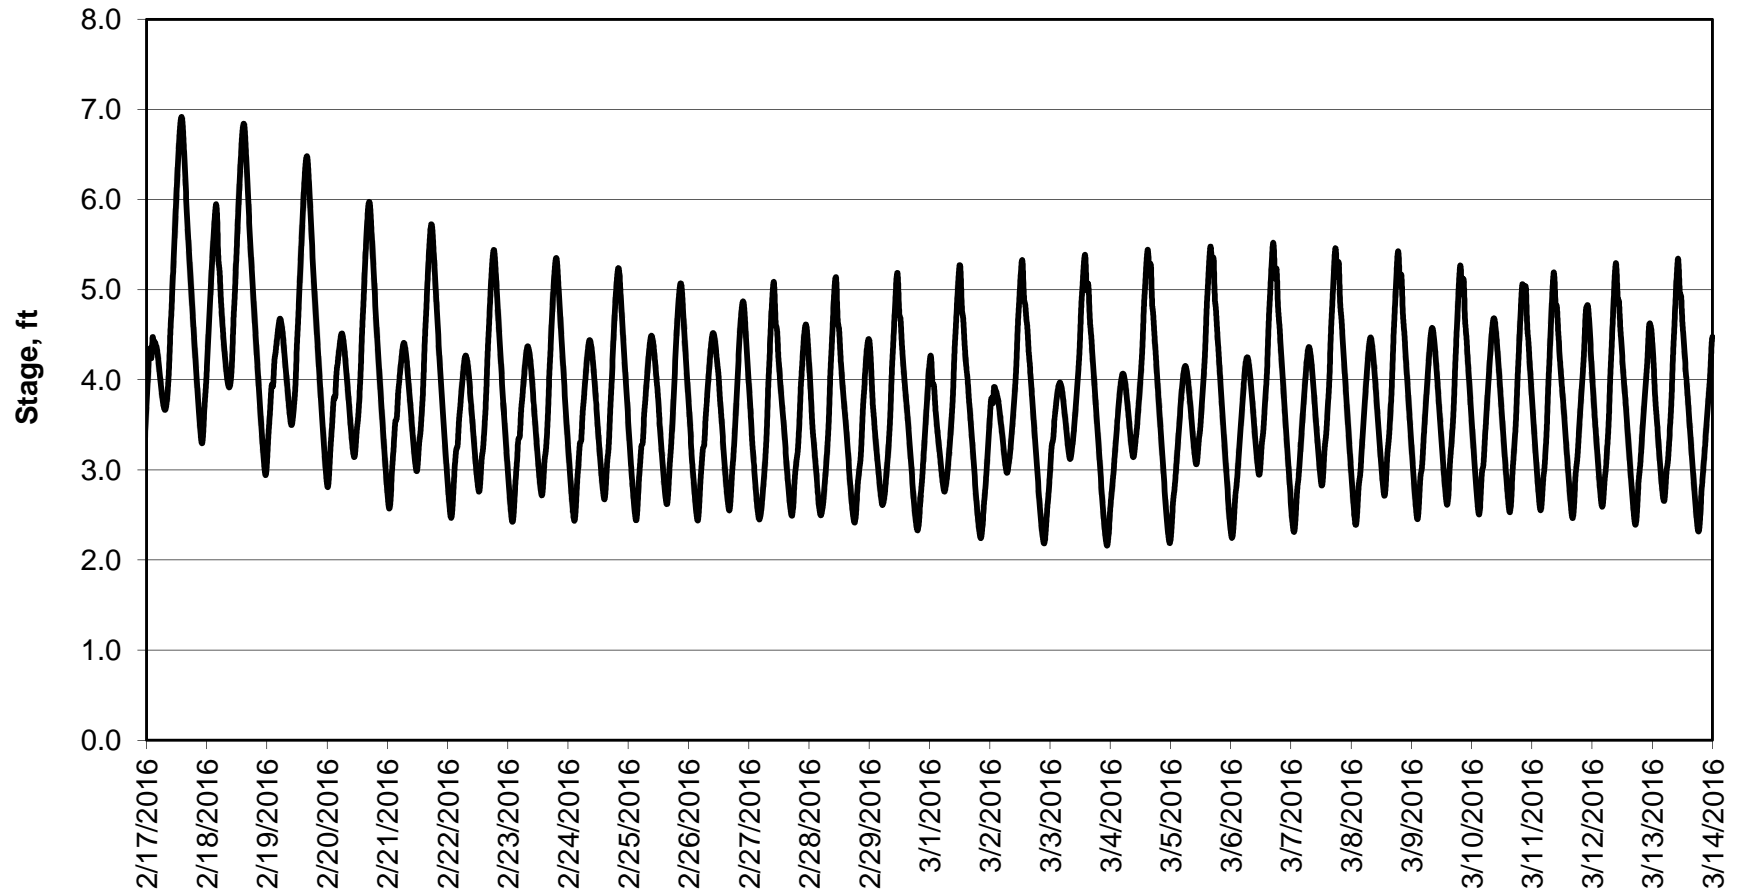

Forecasted Stage @ West of Union Island/Channel 218

Forecasted Stage Middle River @ Howard Road

Forecast Period 2/23/2016 thru 3/14/2016

Forecasted Stage @ Old River @ Tracy Road

Forecast Period 2/23/2016 thru 3/14/2016

Forecasted Stage @ Doughty Ct/Channel 205

Forecast Period 2/23/2016 thru 3/14/2016

Forecasted Stage @ East End of Grant Line Canal/Channel 204

Forecast Period 2/23/2016 thru 3/14/2016