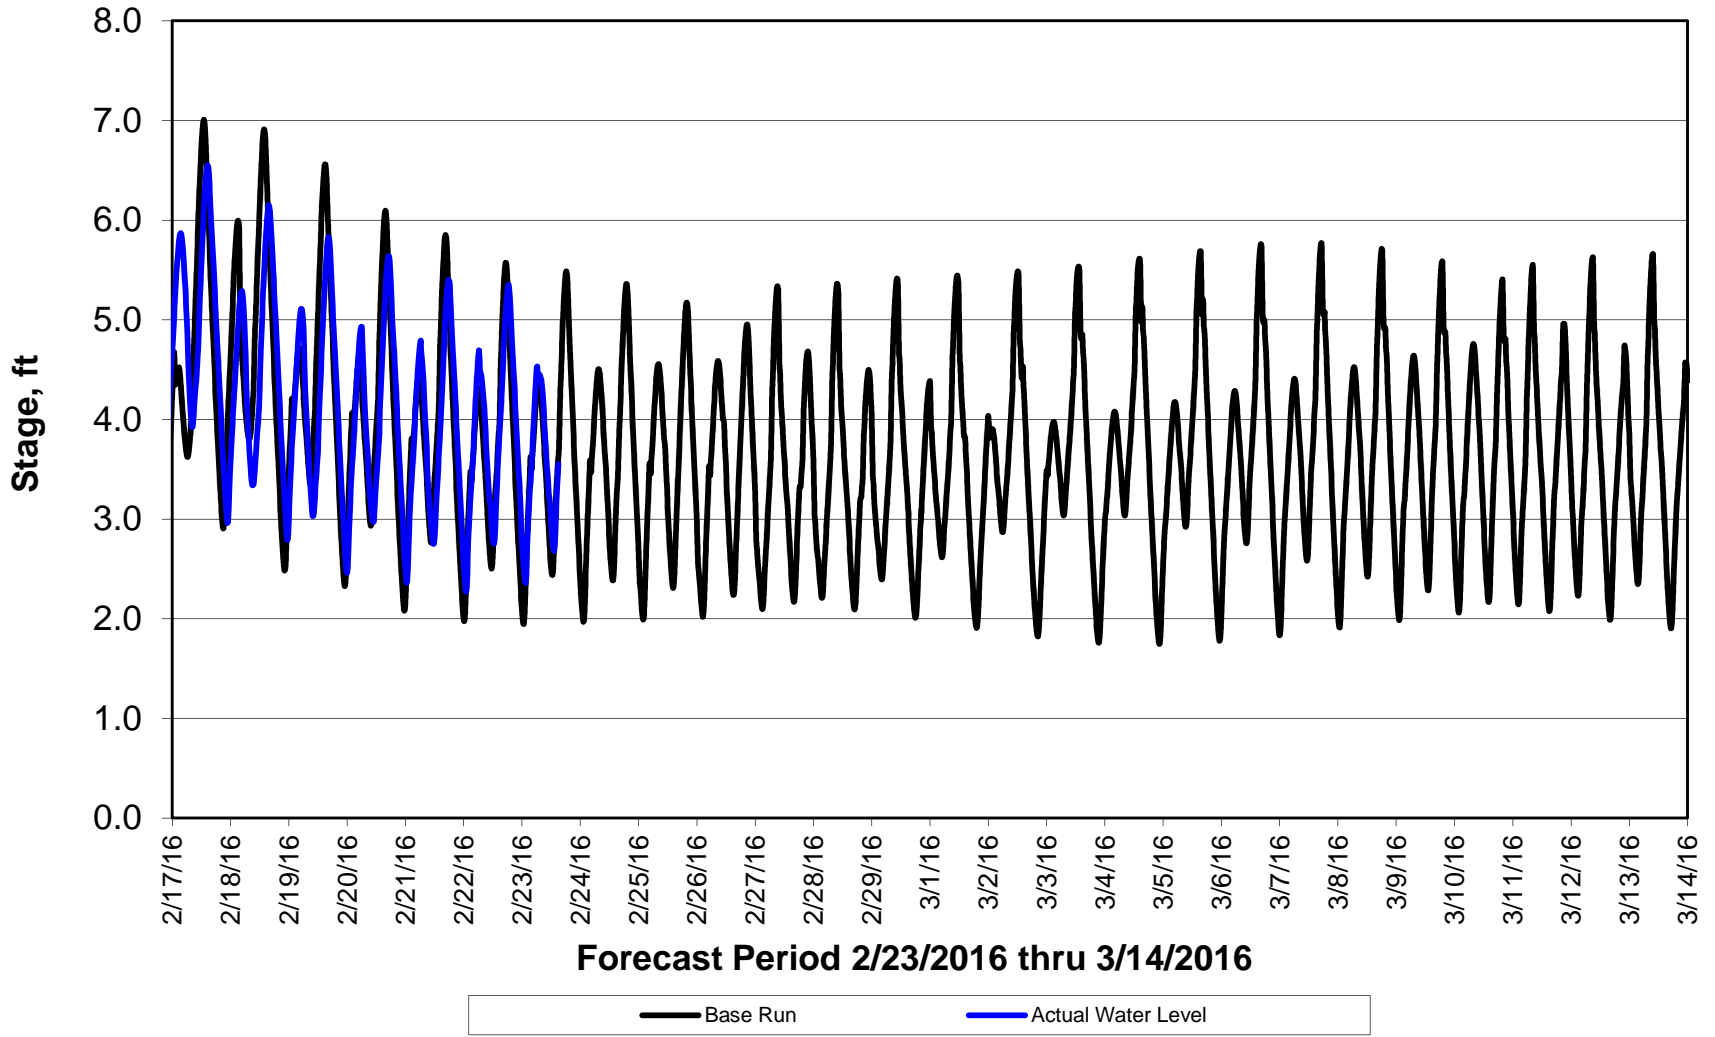

Forecasted Stage @ West of Union Island/Channel 218

Forecasted Stage Middle River @ Howard Road

Forecast Period 2/23/2016 thru 3/14/2016

Forecasted Stage @ Old River @ Tracy Road

Forecast Period 2/23/2016 thru 3/14/2016

Forecasted Stage @ Doughty Ct/Channel 205

Forecast Period 2/23/2016 thru 3/14/2016

Forecasted Stage @ East End of Grant Line Canal/Channel 204

Forecast Period 2/23/2016 thru 3/14/2016