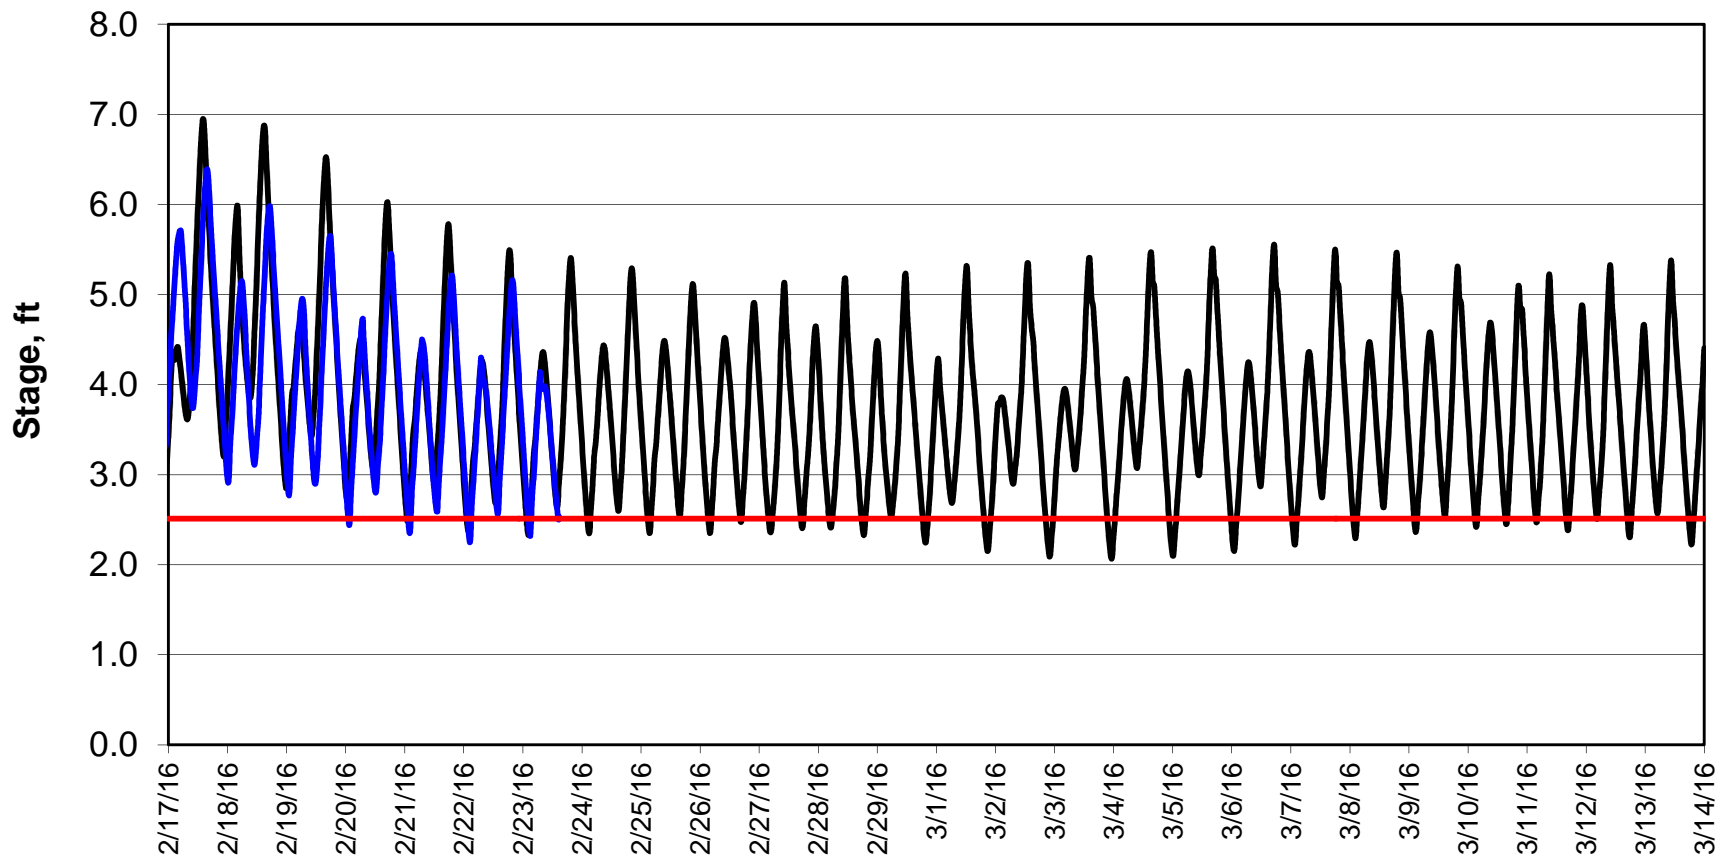

Forecasted Stage @ West of Union Island/Channel 218

Forecasted Stage Middle River @ Howard Road

Forecast Period 2/23/2016 thru 3/14/2016

Forecasted Stage @ Old River @ Tracy Road

Forecast Period 2/23/2016 thru 3/14/2016

Forecasted Stage @ Doughty Ct/Channel 205

Forecast Period 2/23/2016 thru 3/14/2016

Forecasted Stage @ East End of Grant Line Canal/Channel 204

Forecast Period 2/23/2016 thru 3/14/2016