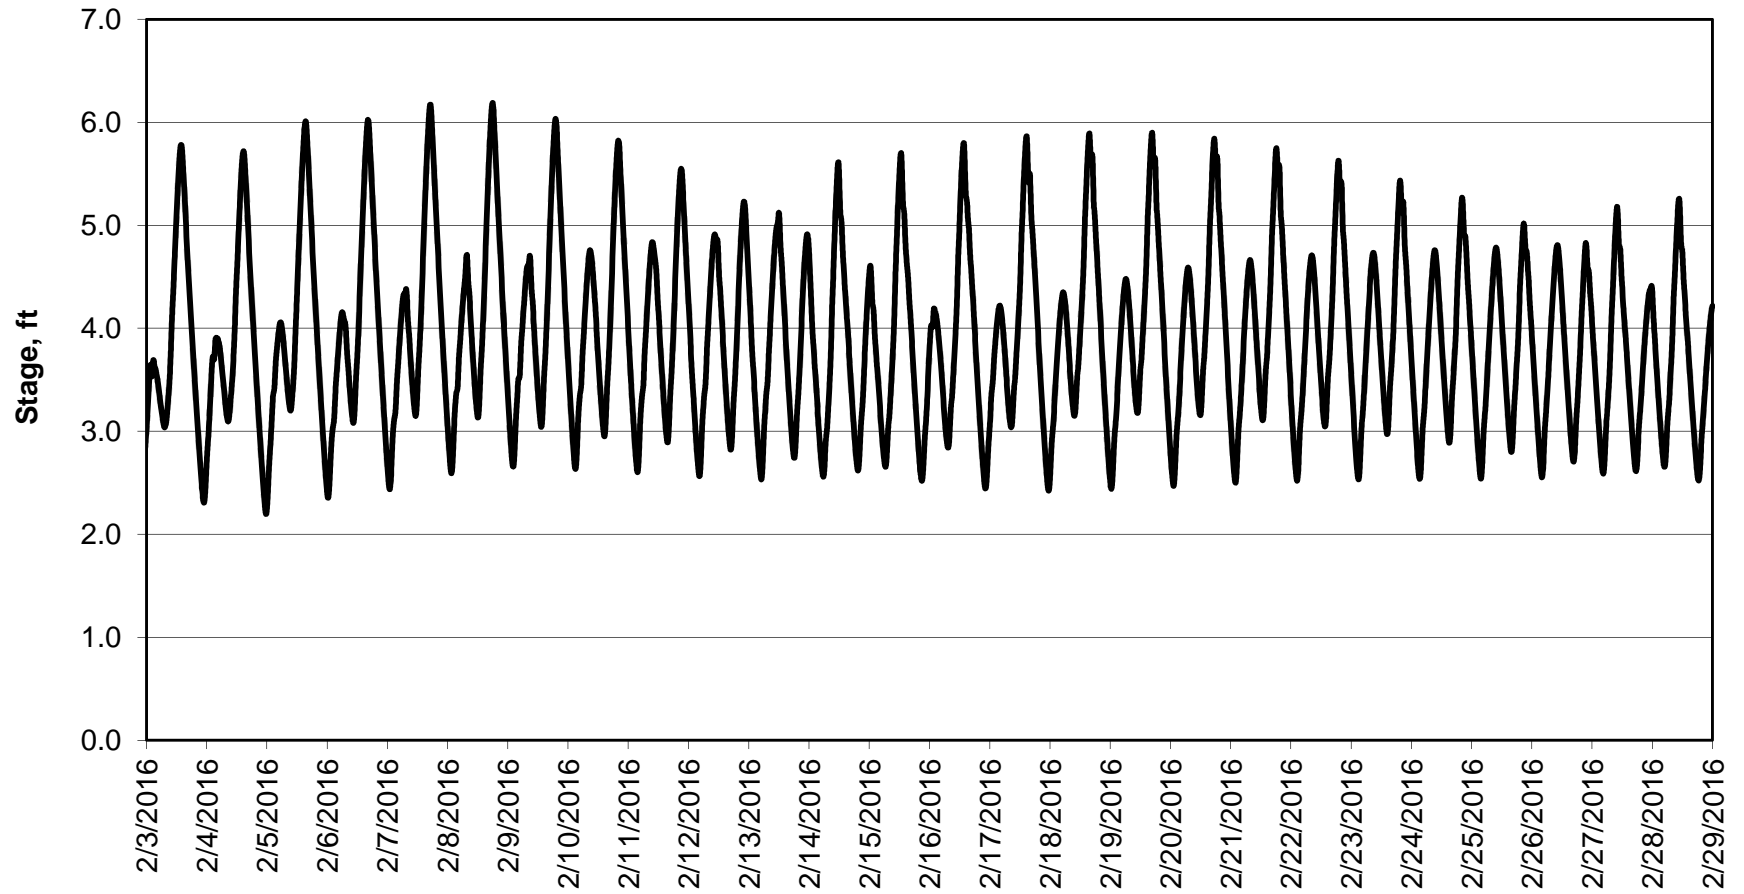

Forecasted Stage @ West of Union Island/Channel 218

Forecasted Stage Middle River @ Howard Road

Forecast Period 2/9/2016 thru 2/29/2016

Forecasted Stage @ Old River @ Tracy Road

Forecast Period 2/9/2016 thru 2/29/2016

Forecasted Stage @ Doughty Ct/Channel 205

Forecast Period 2/9/2016 thru 2/29/2016

Forecasted Stage @ East End of Grant Line Canal/Channel 204

Forecast Period 2/9/2016 thru 2/29/2016