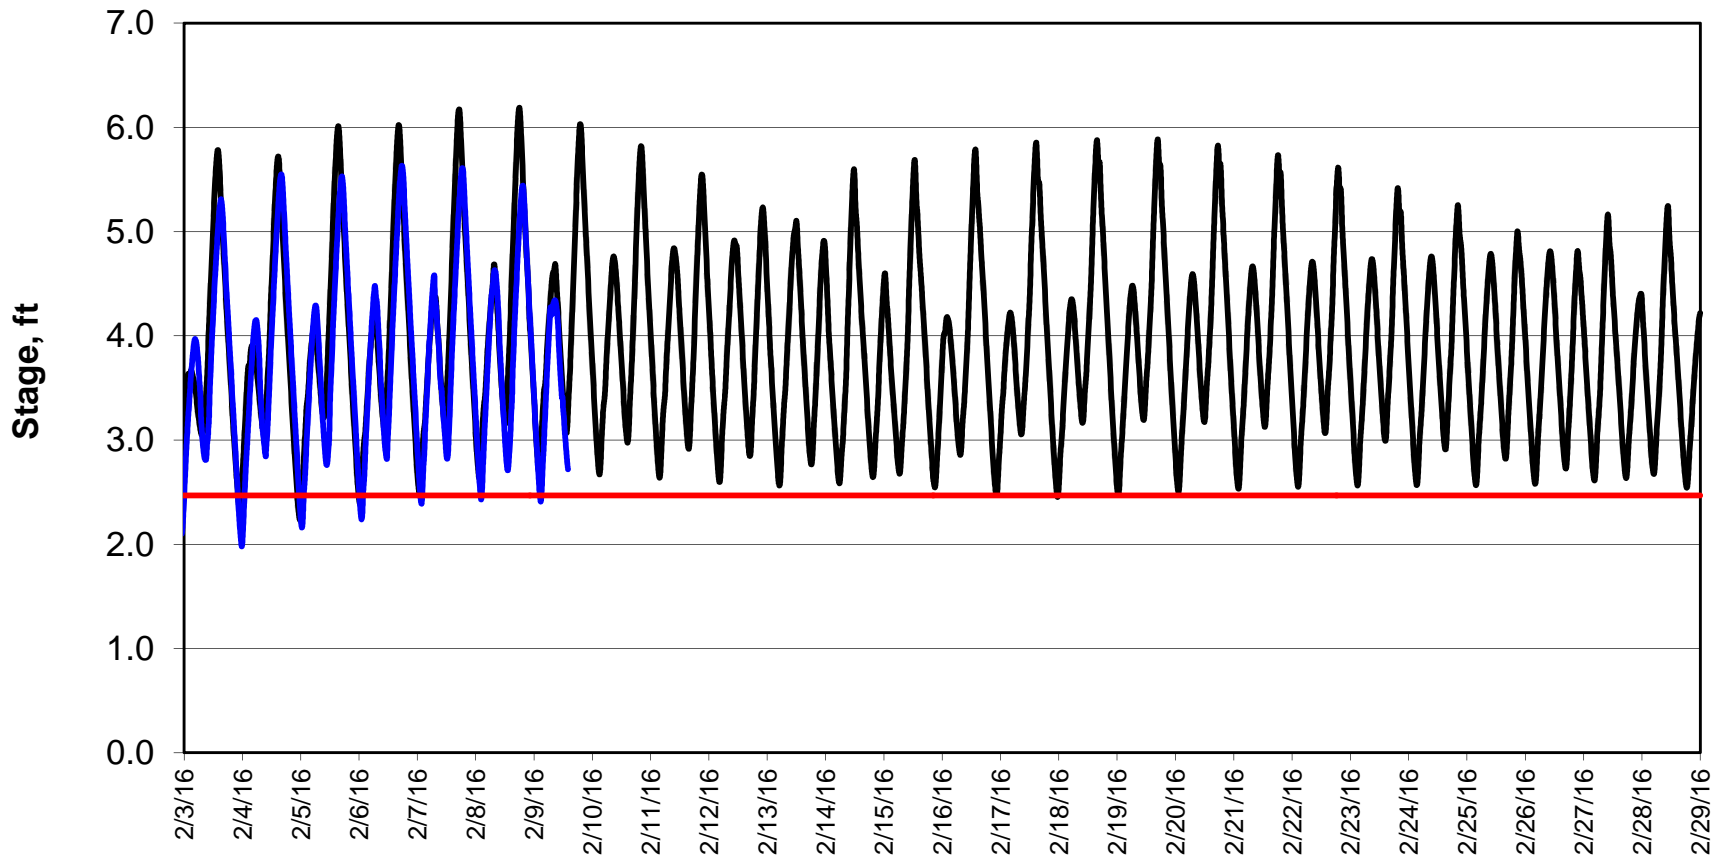

Forecasted Stage @ West of Union Island/Channel 218

Forecasted Stage Middle River @ Howard Road

Forecast Period 2/9/2016 thru 2/29/2016

Forecasted Stage @ Old River @ Tracy Road

Forecast Period 2/9/2016 thru 2/29/2016

Forecasted Stage @ Doughty Ct/Channel 205

Forecast Period 2/9/2016 thru 2/29/2016

Forecasted Stage @ East End of Grant Line Canal/Channel 204

Forecast Period 2/9/2016 thru 2/29/2016