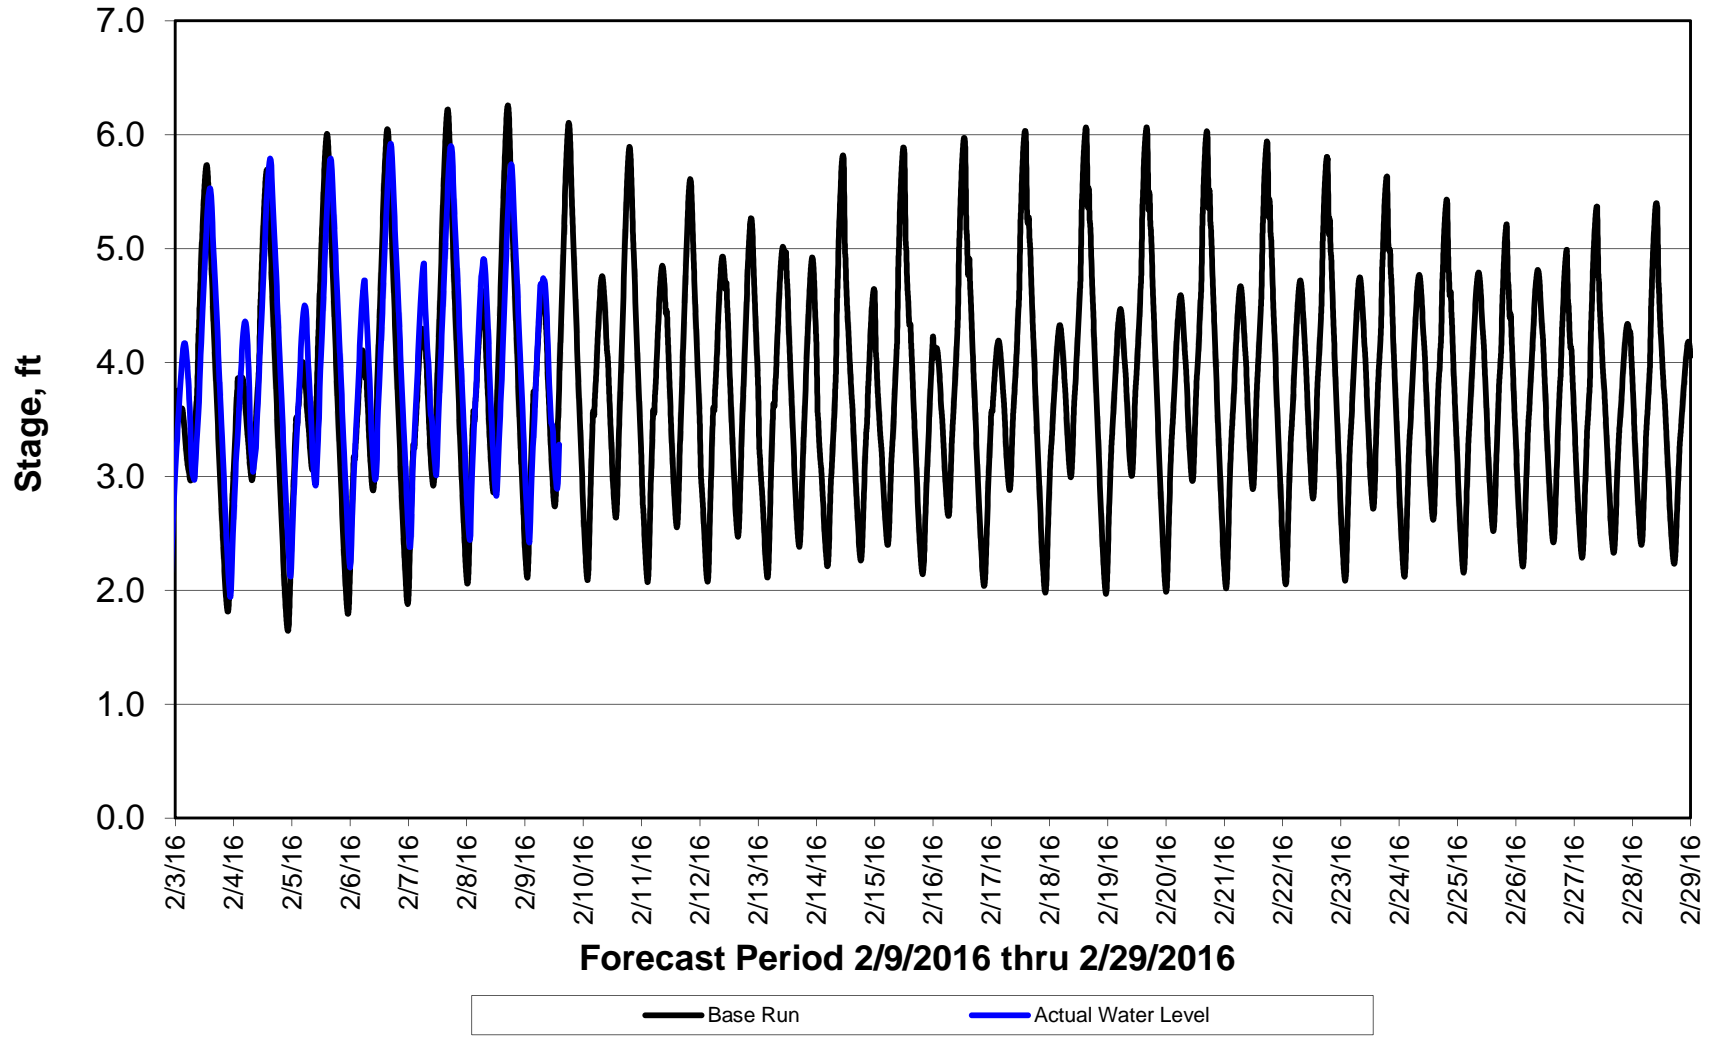

Forecasted Stage @ West of Union Island/Channel 218

Forecasted Stage Middle River @ Howard Road

Forecast Period 2/9/2016 thru 2/29/2016

Forecasted Stage @ Old River @ Tracy Road

Forecast Period 2/9/2016 thru 2/29/2016

Forecasted Stage @ Doughty Ct/Channel 205

Forecast Period 2/9/2016 thru 2/29/2016

Forecasted Stage @ East End of Grant Line Canal/Channel 204

Forecast Period 2/9/2016 thru 2/29/2016