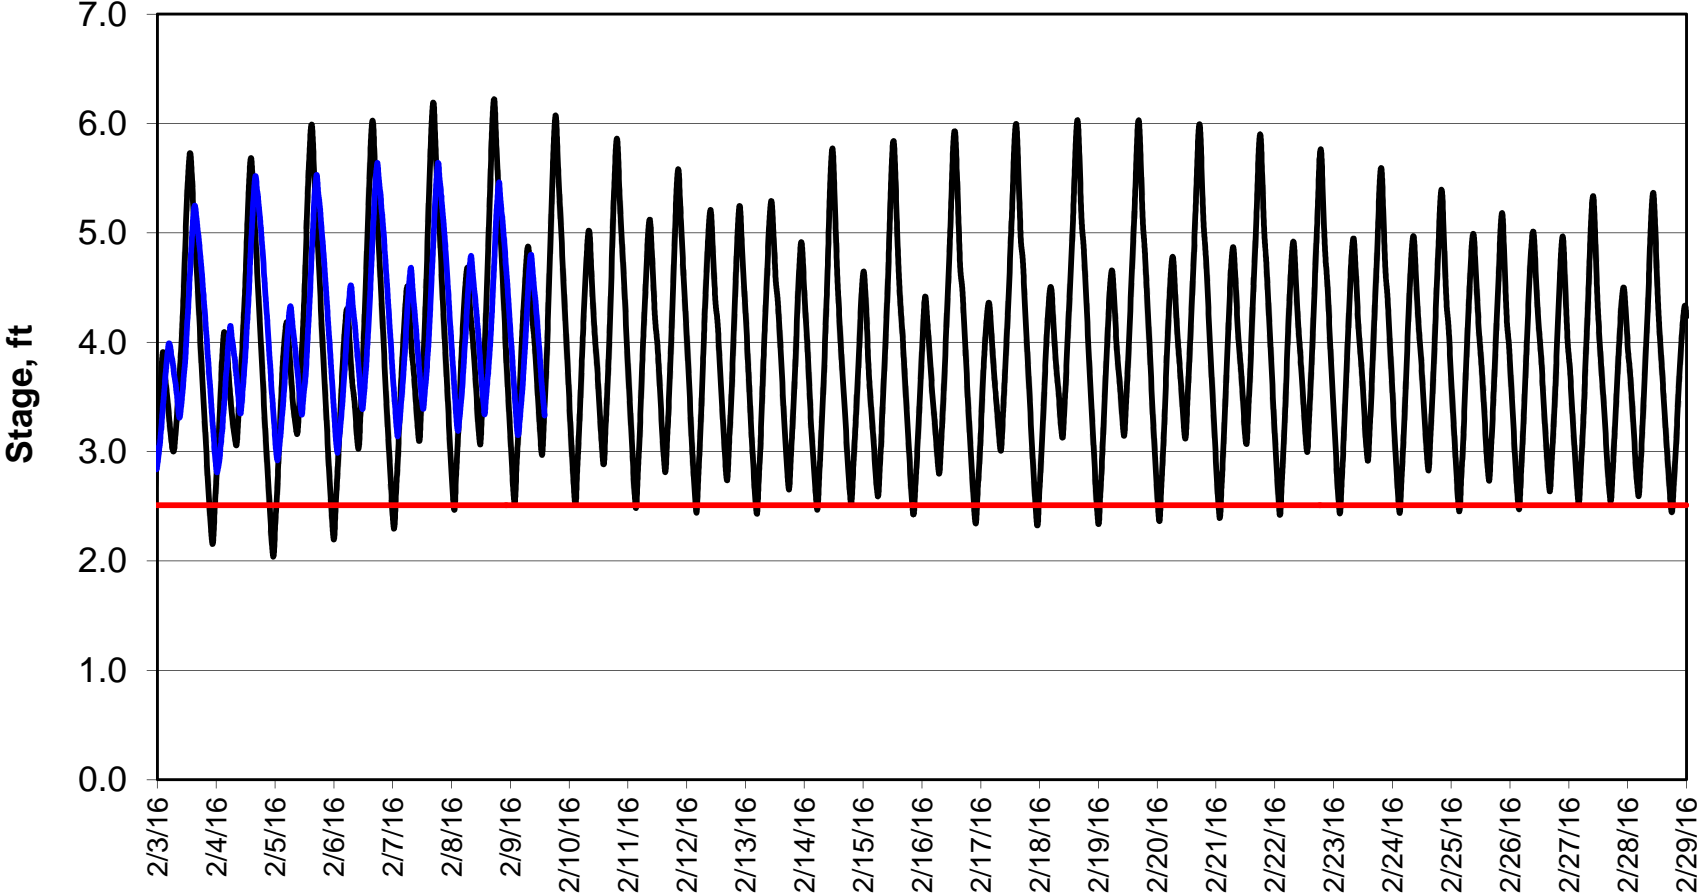

Forecasted Stage @ West of Union Island/Channel 218

Forecasted Stage Middle River @ Howard Road

Forecast Period 2/9/2016 thru 2/29/2016

Forecasted Stage @ Old River @ Tracy Road

Forecast Period 2/9/2016 thru 2/29/2016

Forecasted Stage @ Doughty Ct/Channel 205

Forecast Period 2/9/2016 thru 2/29/2016

Forecasted Stage @ East End of Grant Line Canal/Channel 204

Forecast Period 2/9/2016 thru 2/29/2016