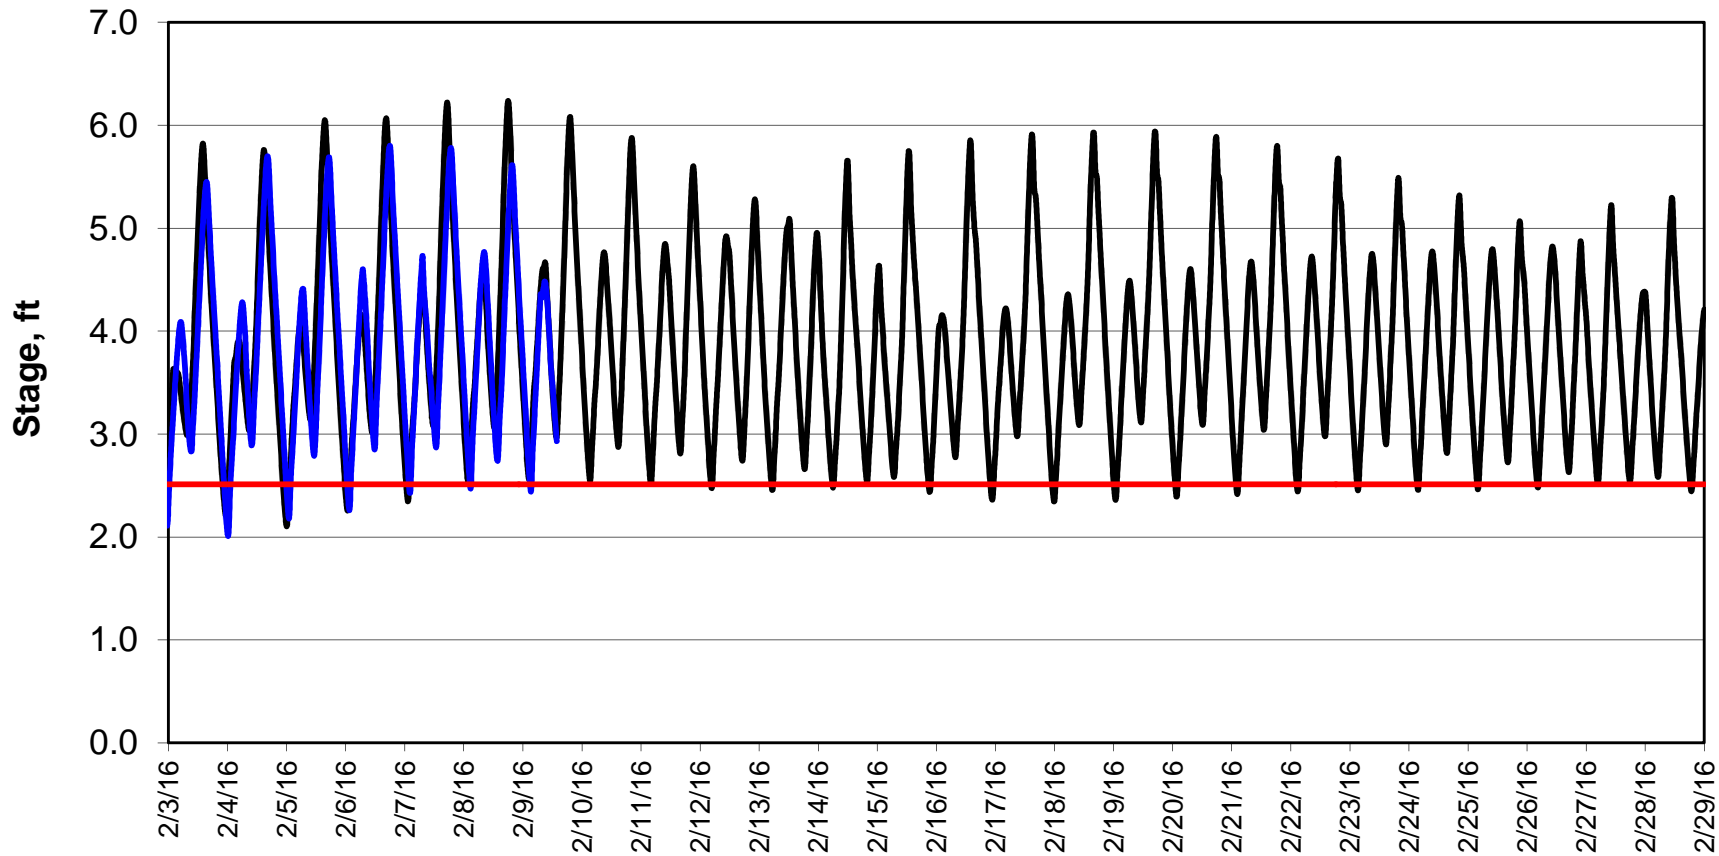

Forecasted Stage @ West of Union Island/Channel 218

Forecasted Stage Middle River @ Howard Road

Forecast Period 2/9/2016 thru 2/29/2016

Forecasted Stage @ Old River @ Tracy Road

Forecast Period 2/9/2016 thru 2/29/2016

Forecasted Stage @ Doughty Ct/Channel 205

Forecast Period 2/9/2016 thru 2/29/2016

Forecasted Stage @ East End of Grant Line Canal/Channel 204

Forecast Period 2/9/2016 thru 2/29/2016