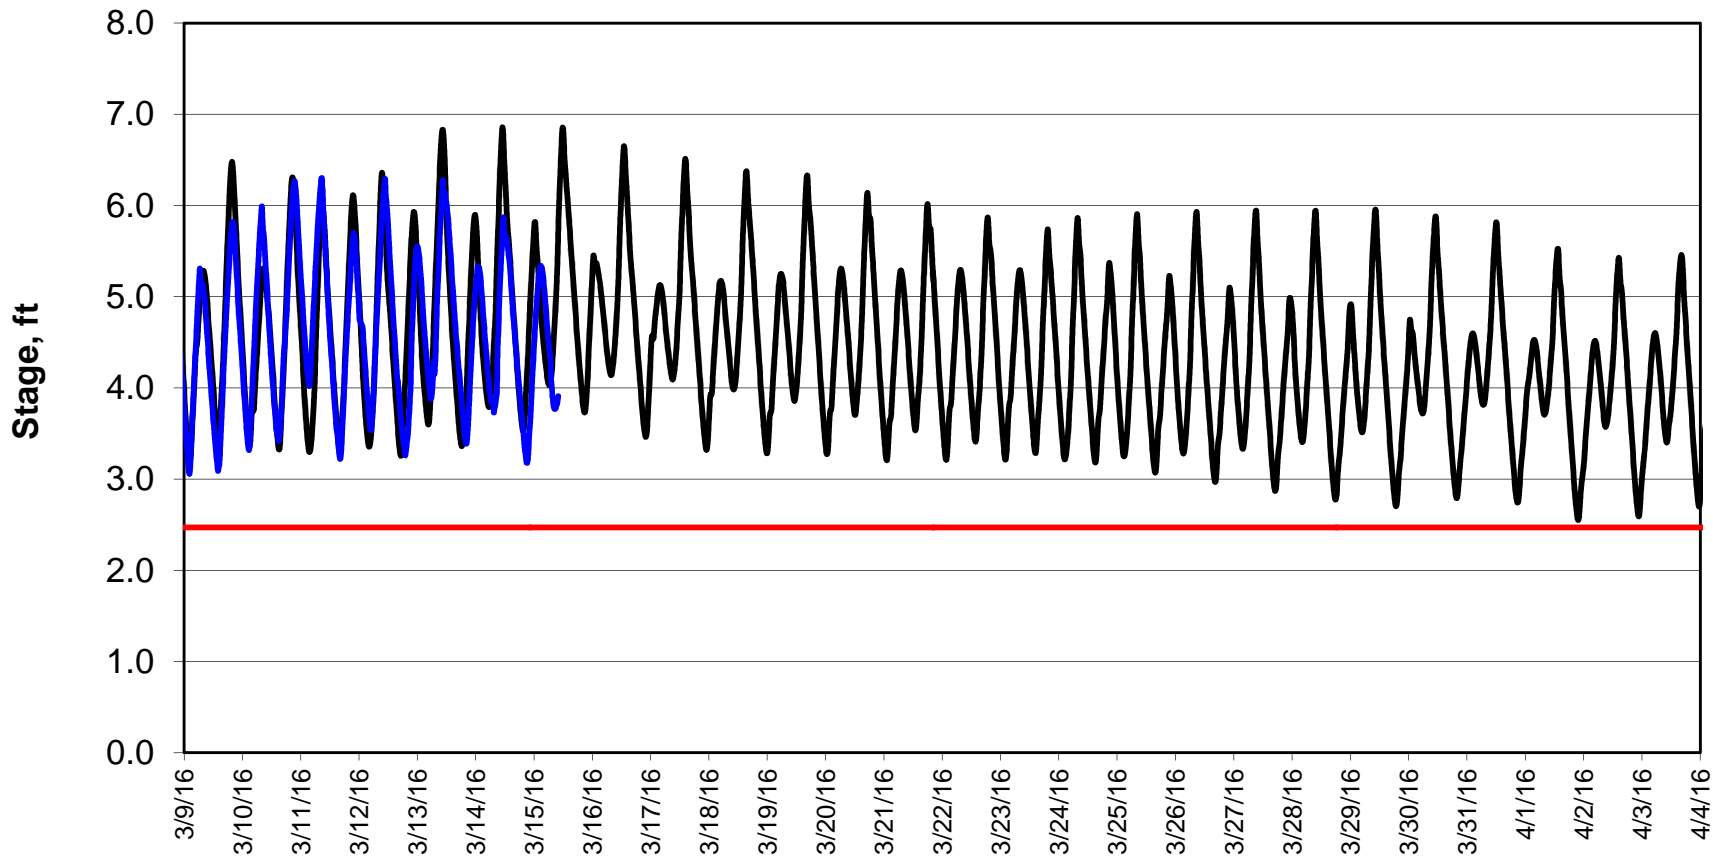

Forecasted Stage @ West of Union Island/Channel 218

Forecasted Stage Middle River @ Howard Road

Forecasted Stage @ Old River @ Tracy Road

Forecast Period 3/15/2016 thru 4/4/2016

Forecasted Stage @ Doughty Ct/Channel 205

Forecast Period 3/15/2016 thru 4/4/2016

Forecasted Stage @ East End of Grant Line Canal/Channel 204

Forecast Period 3/15/2016 thru 4/4/2016