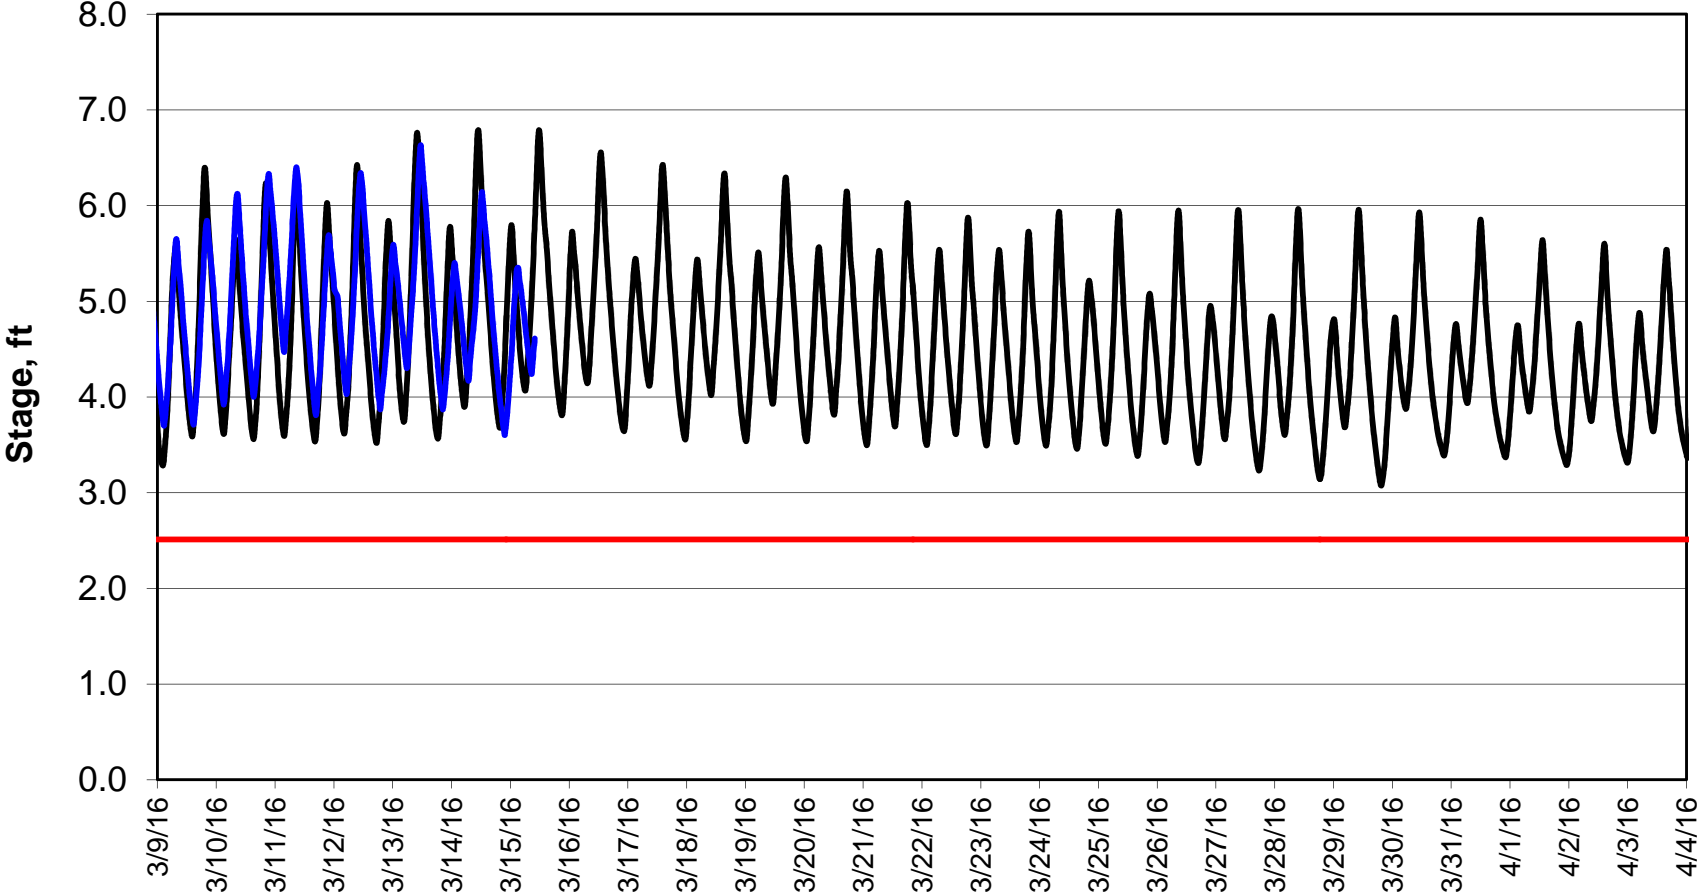

Forecasted Stage @ West of Union Island/Channel 218

Forecasted Stage Middle River @ Howard Road

Forecasted Stage @ Old River @ Tracy Road

Forecast Period 3/15/2016 thru 4/4/2016

Forecasted Stage @ Doughty Ct/Channel 205

Forecast Period 3/15/2016 thru 4/4/2016

Forecasted Stage @ East End of Grant Line Canal/Channel 204

Forecast Period 3/15/2016 thru 4/4/2016