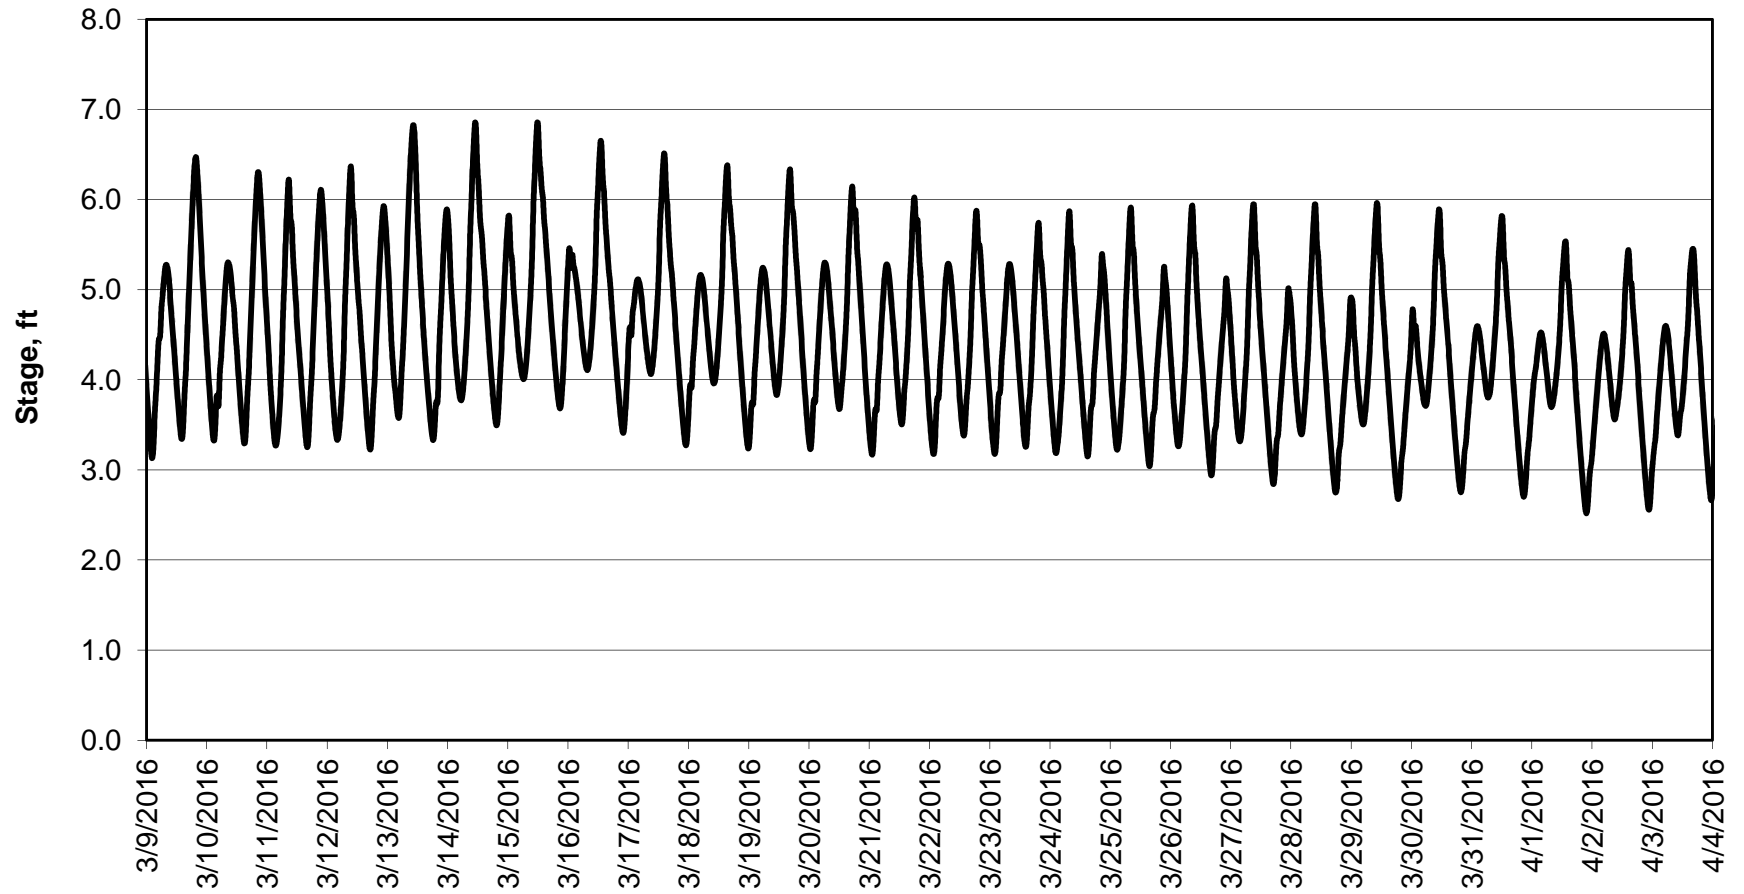

Forecasted Stage @ West of Union Island/Channel 218

Forecasted Stage Middle River @ Howard Road

Forecasted Stage @ Old River @ Tracy Road

Forecast Period 3/15/2016 thru 4/4/2016

Forecasted Stage @ Doughty Ct/Channel 205

Forecast Period 3/15/2016 thru 4/4/2016

Forecasted Stage @ East End of Grant Line Canal/Channel 204

Forecast Period 3/15/2016 thru 4/4/2016