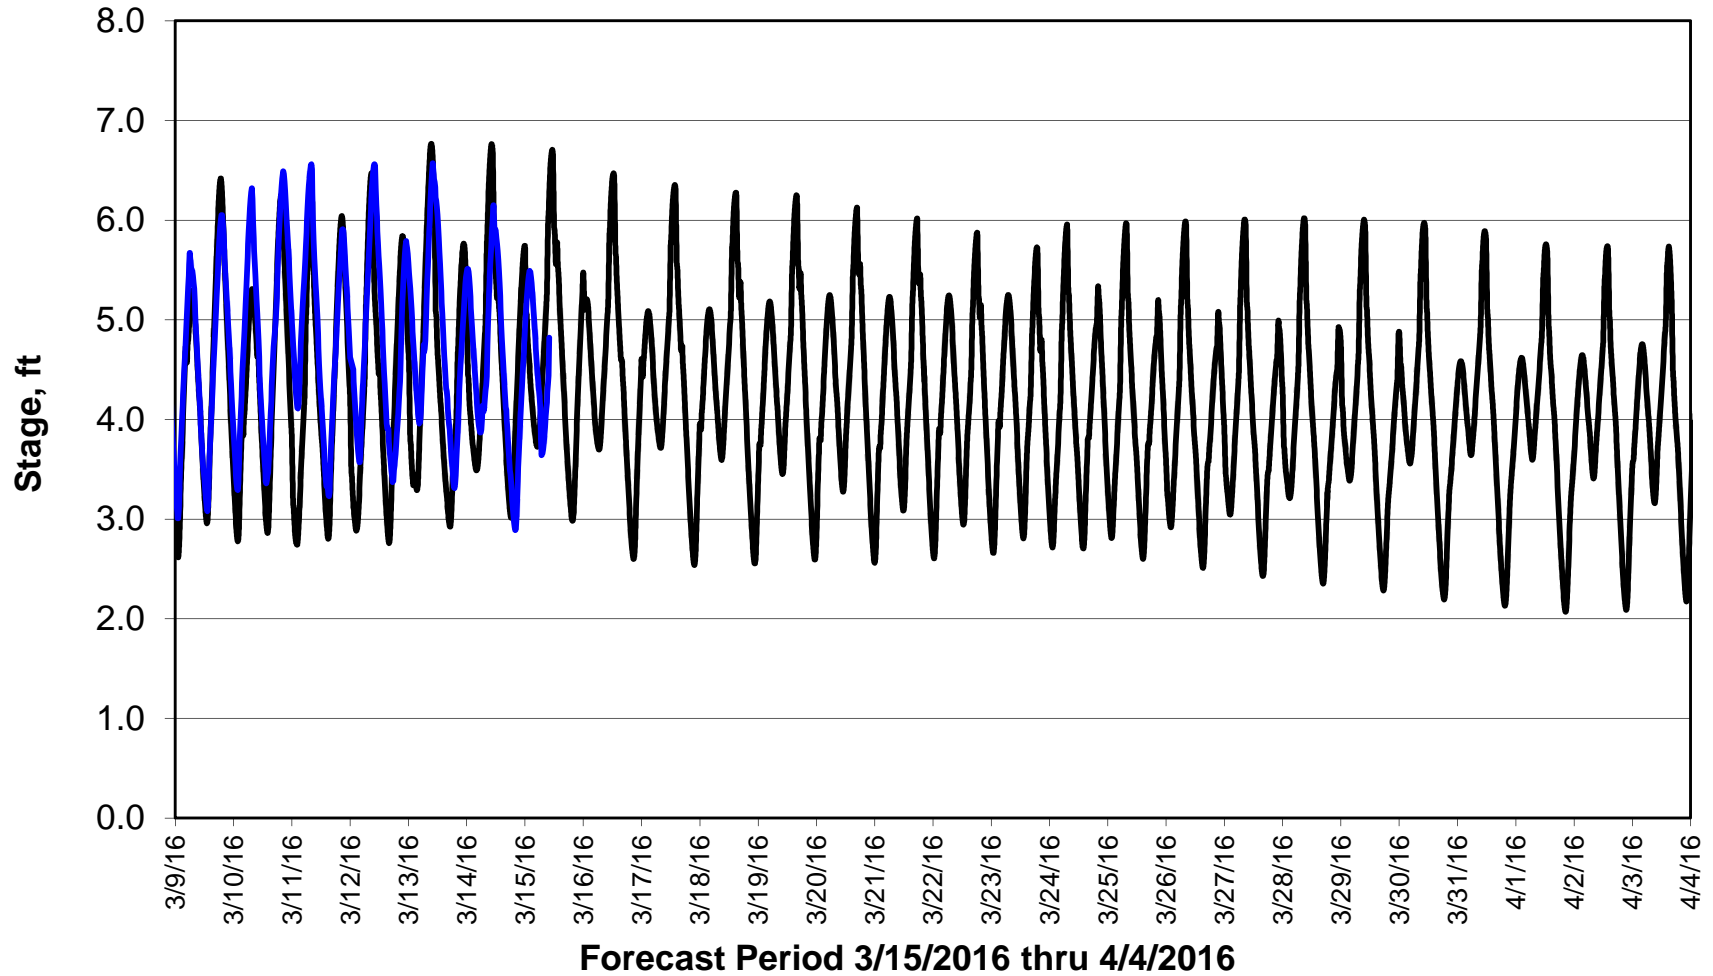

Forecasted Stage @ West of Union Island/Channel 218

Forecasted Stage Middle River @ Howard Road

Forecasted Stage @ Old River @ Tracy Road

Forecast Period 3/15/2016 thru 4/4/2016

Forecasted Stage @ Doughty Ct/Channel 205

Forecast Period 3/15/2016 thru 4/4/2016

Forecasted Stage @ East End of Grant Line Canal/Channel 204

Forecast Period 3/15/2016 thru 4/4/2016