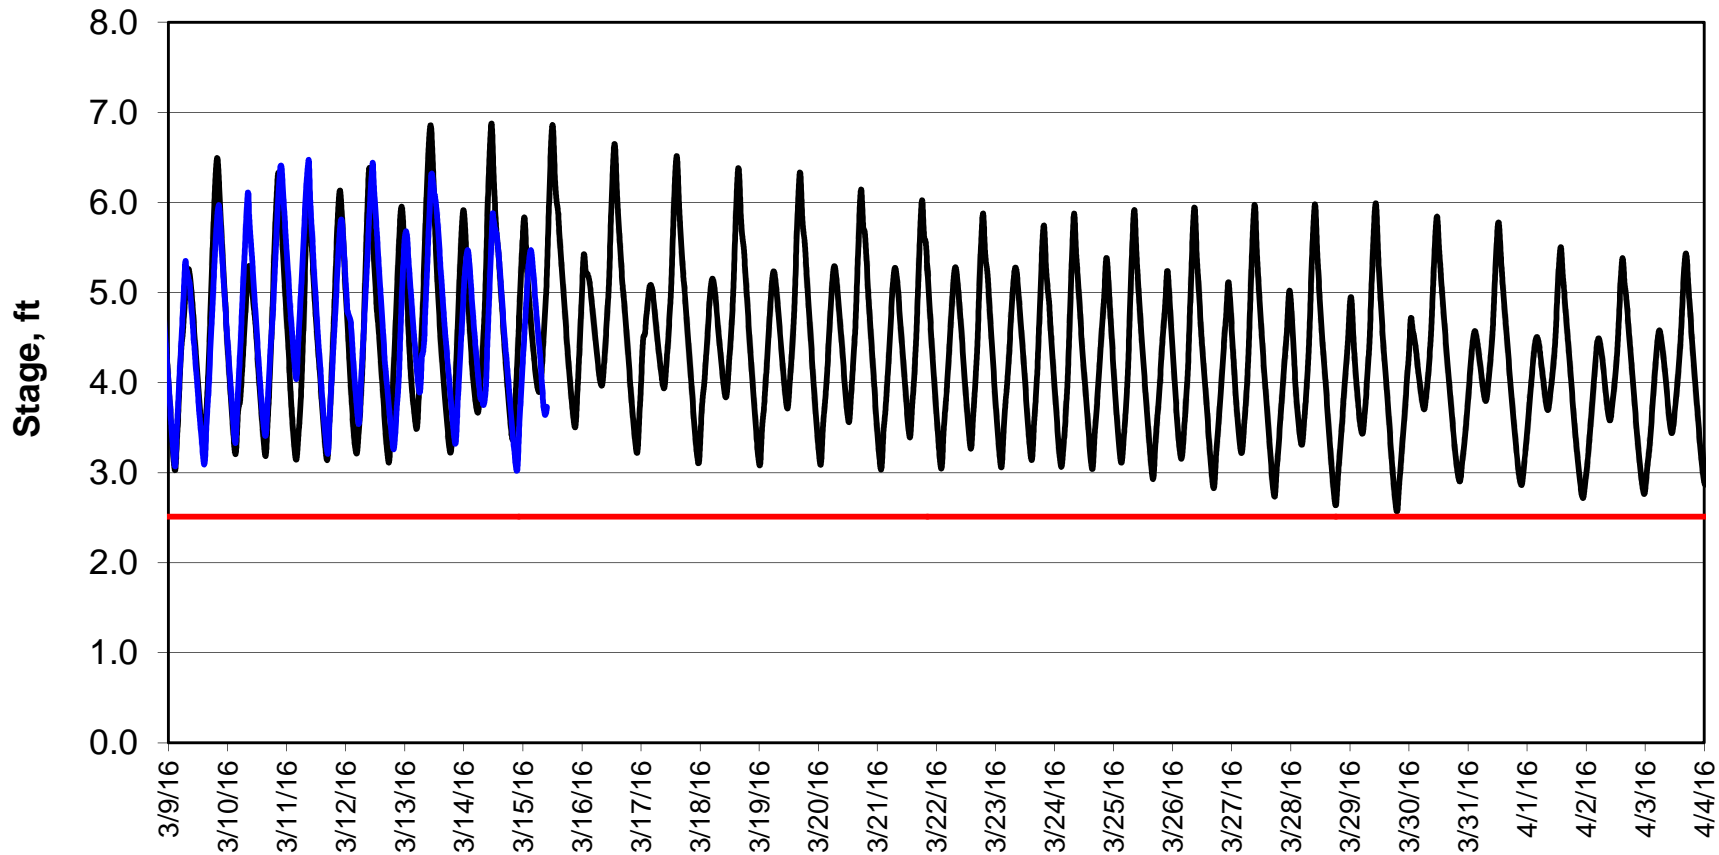

Forecasted Stage @ West of Union Island/Channel 218

Forecasted Stage Middle River @ Howard Road

Forecasted Stage @ Old River @ Tracy Road

Forecast Period 3/15/2016 thru 4/4/2016

Forecasted Stage @ Doughty Ct/Channel 205

Forecast Period 3/15/2016 thru 4/4/2016

Forecasted Stage @ East End of Grant Line Canal/Channel 204

Forecast Period 3/15/2016 thru 4/4/2016