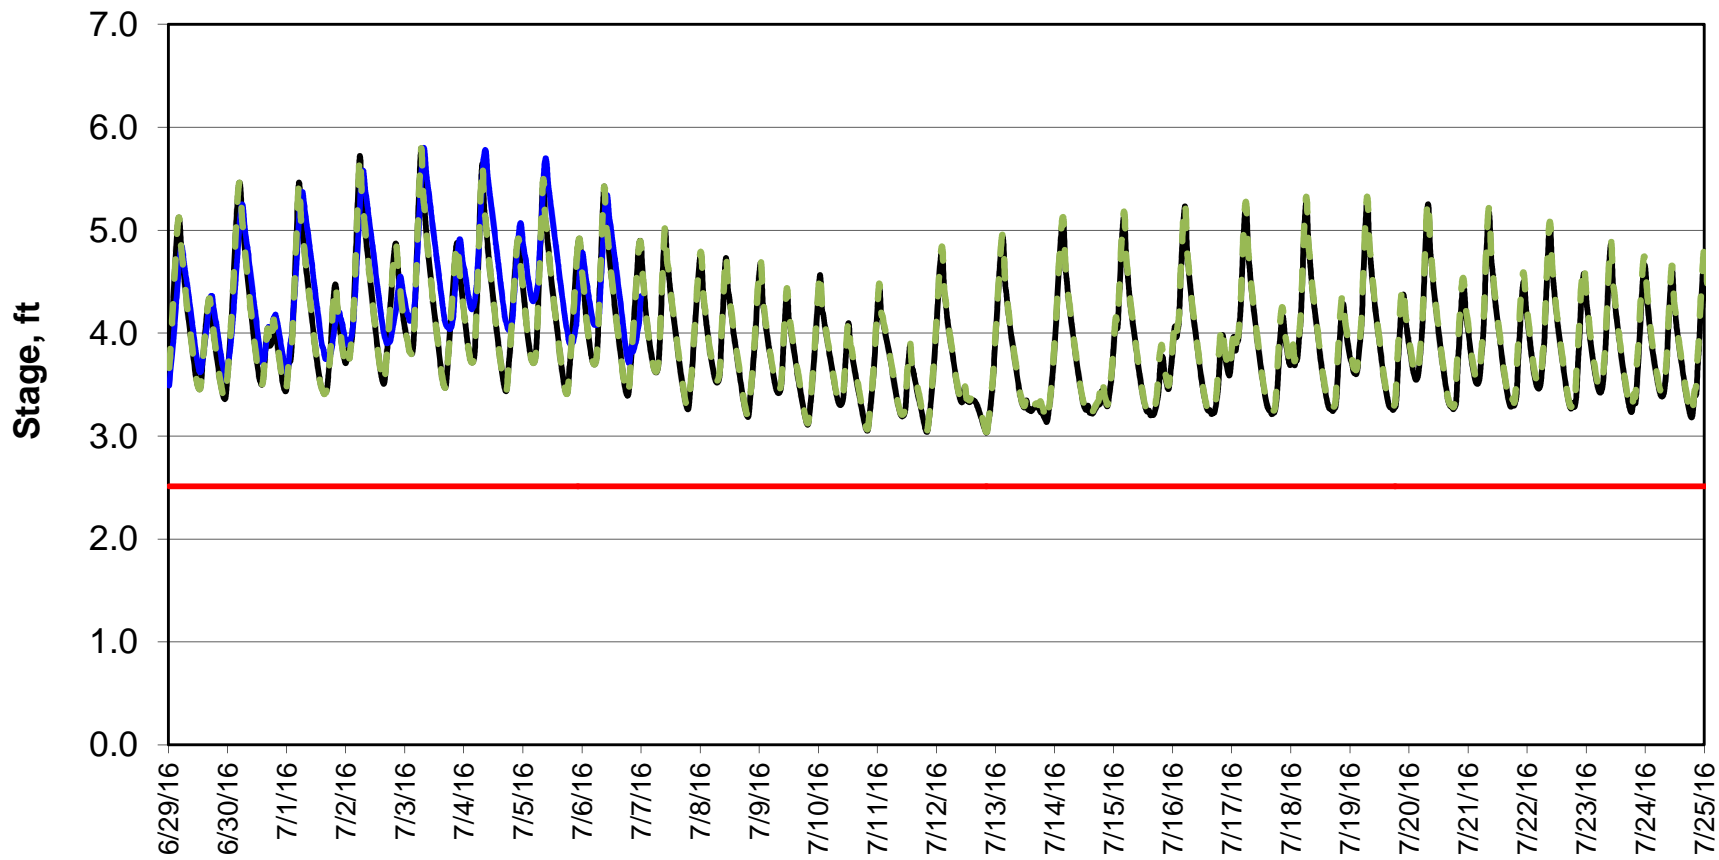

### Forecasted Stage @ West of Union Island/Channel 218

Simulation Period 6/29/2016 thru 7/25/2016

### Forecasted Stage Middle River @ Howard Road

Simulation Period 6/29/2016 thru 7/25/2016

### Forecasted Stage @ Old River @ Tracy Road

Simulation Period 6/29/2016 thru 7/25/2016

### Forecasted Stage @ East End of Grant Line Canal/Channel 204

Simulation Period 6/29/2016 thru 7/25/2016