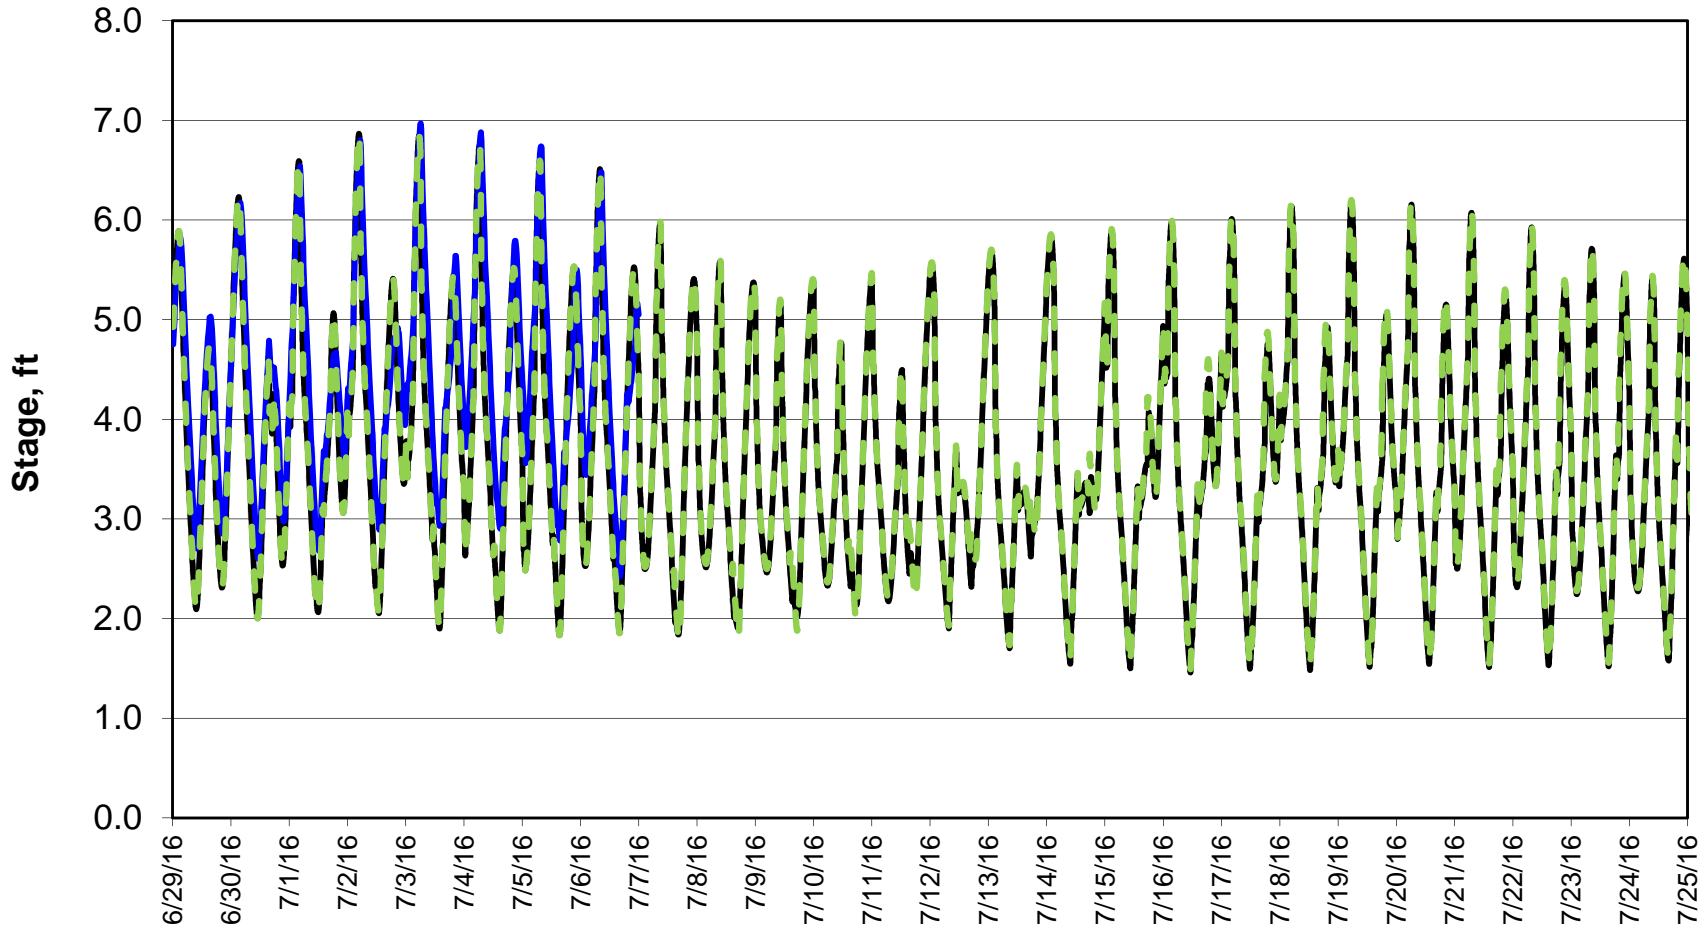

### Forecasted Stage @ West of Union Island/Channel 218

Simulation Period 6/29/2016 thru 7/25/2016

### Forecasted Stage Middle River @ Howard Road

Simulation Period 6/29/2016 thru 7/25/2016

### Forecasted Stage @ Old River @ Tracy Road

Simulation Period 6/29/2016 thru 7/25/2016

### Forecasted Stage @ Doughty Ct/Channel 205

Simulation Period 6/29/2016 thru 7/25/2016