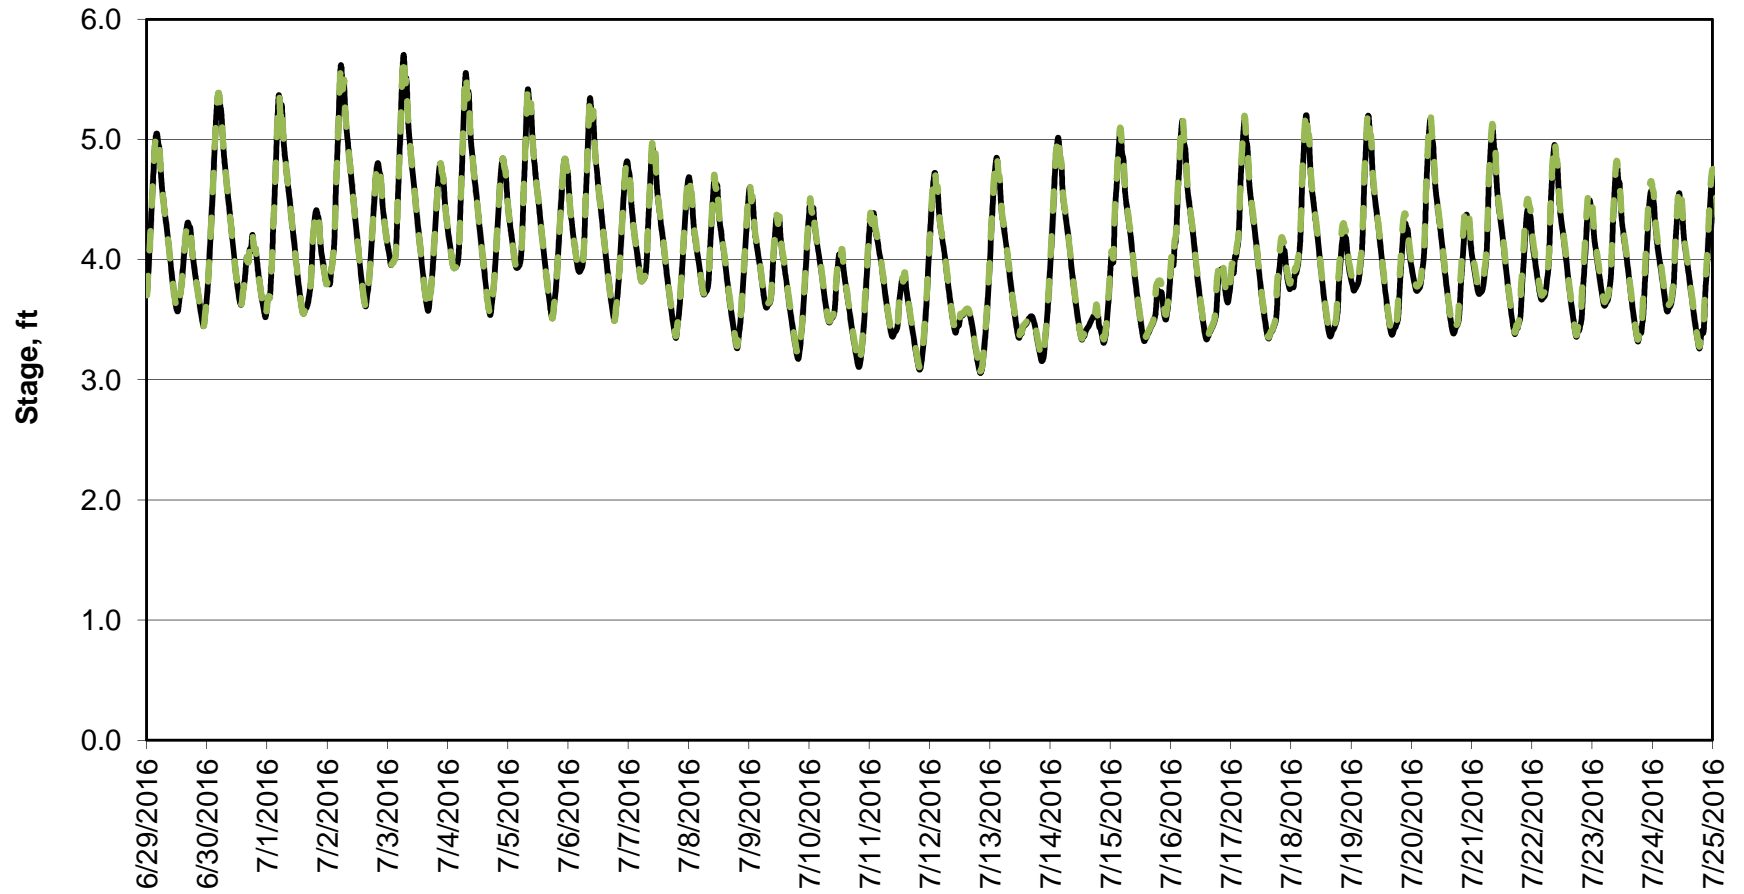

### Forecasted Stage @ Old River @ Tracy Road

Simulation Period 6/29/2016 thru 7/25/2016

### Forecasted Stage @ Doughty Ct/Channel 205

Simulation Period 6/29/2016 thru 7/25/2016

### Forecasted Stage @ East End of Grant Line Canal/Channel 204

Simulation Period 6/29/2016 thru 7/25/2016