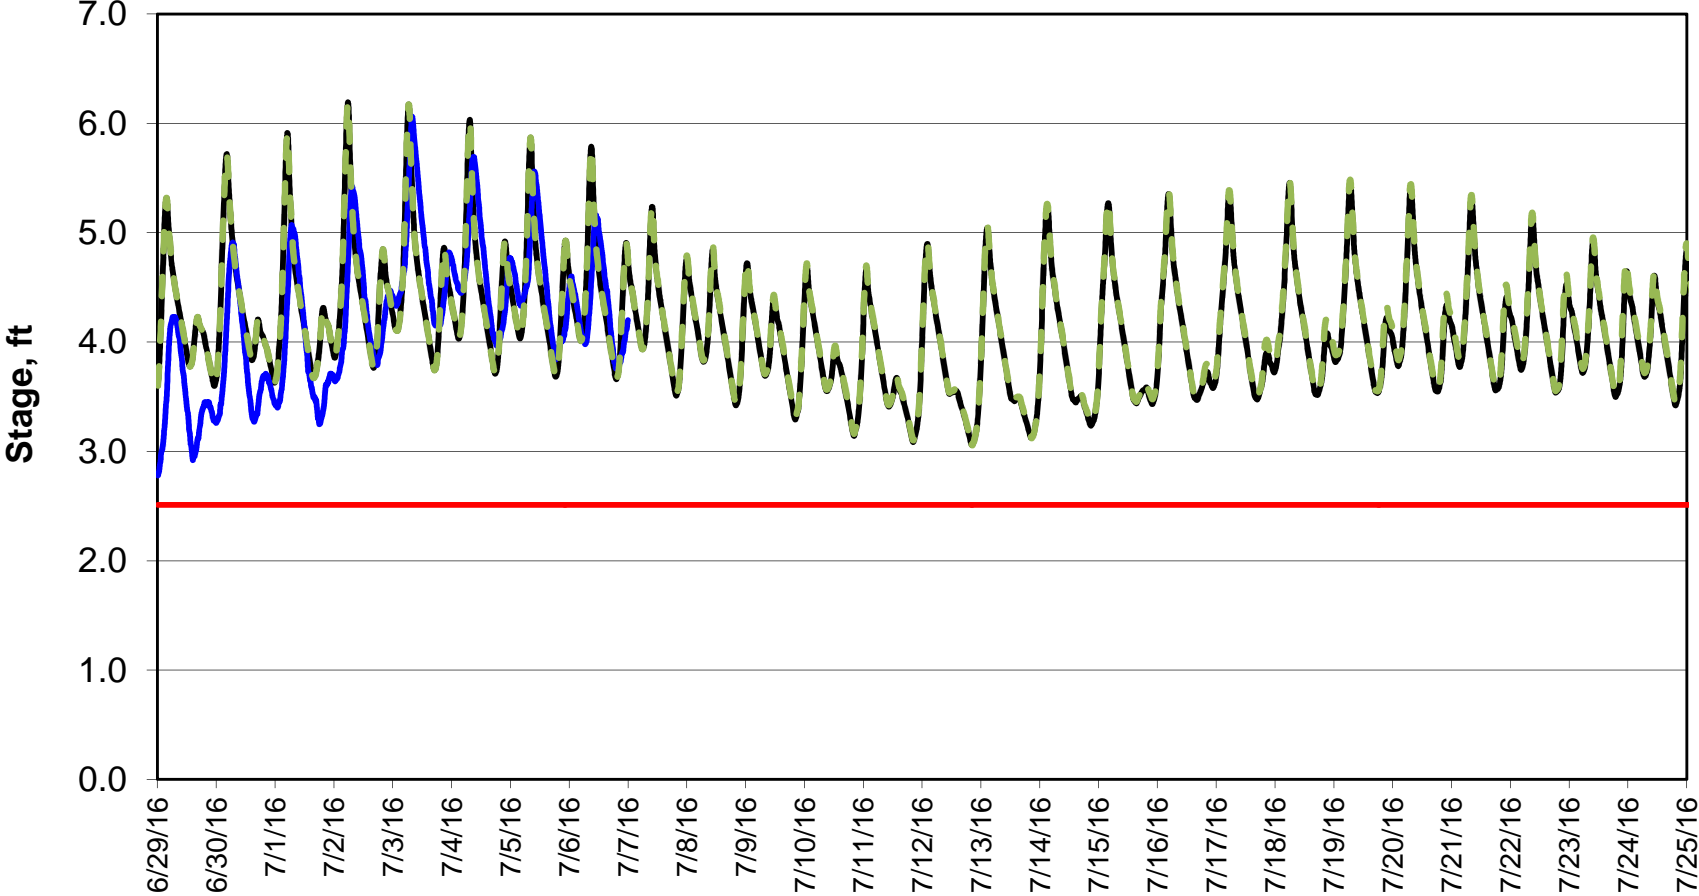

### Forecasted Stage @ West of Union Island/Channel 218

Simulation Period 6/29/2016 thru 7/25/2016

### Forecasted Stage Middle River @ Howard Road

Simulation Period 6/29/2016 thru 7/25/2016

### Forecasted Stage @ Old River @ Tracy Road

Simulation Period 6/29/2016 thru 7/25/2016

### Forecasted Stage @ Doughty Ct/Channel 205

Simulation Period 6/29/2016 thru 7/25/2016