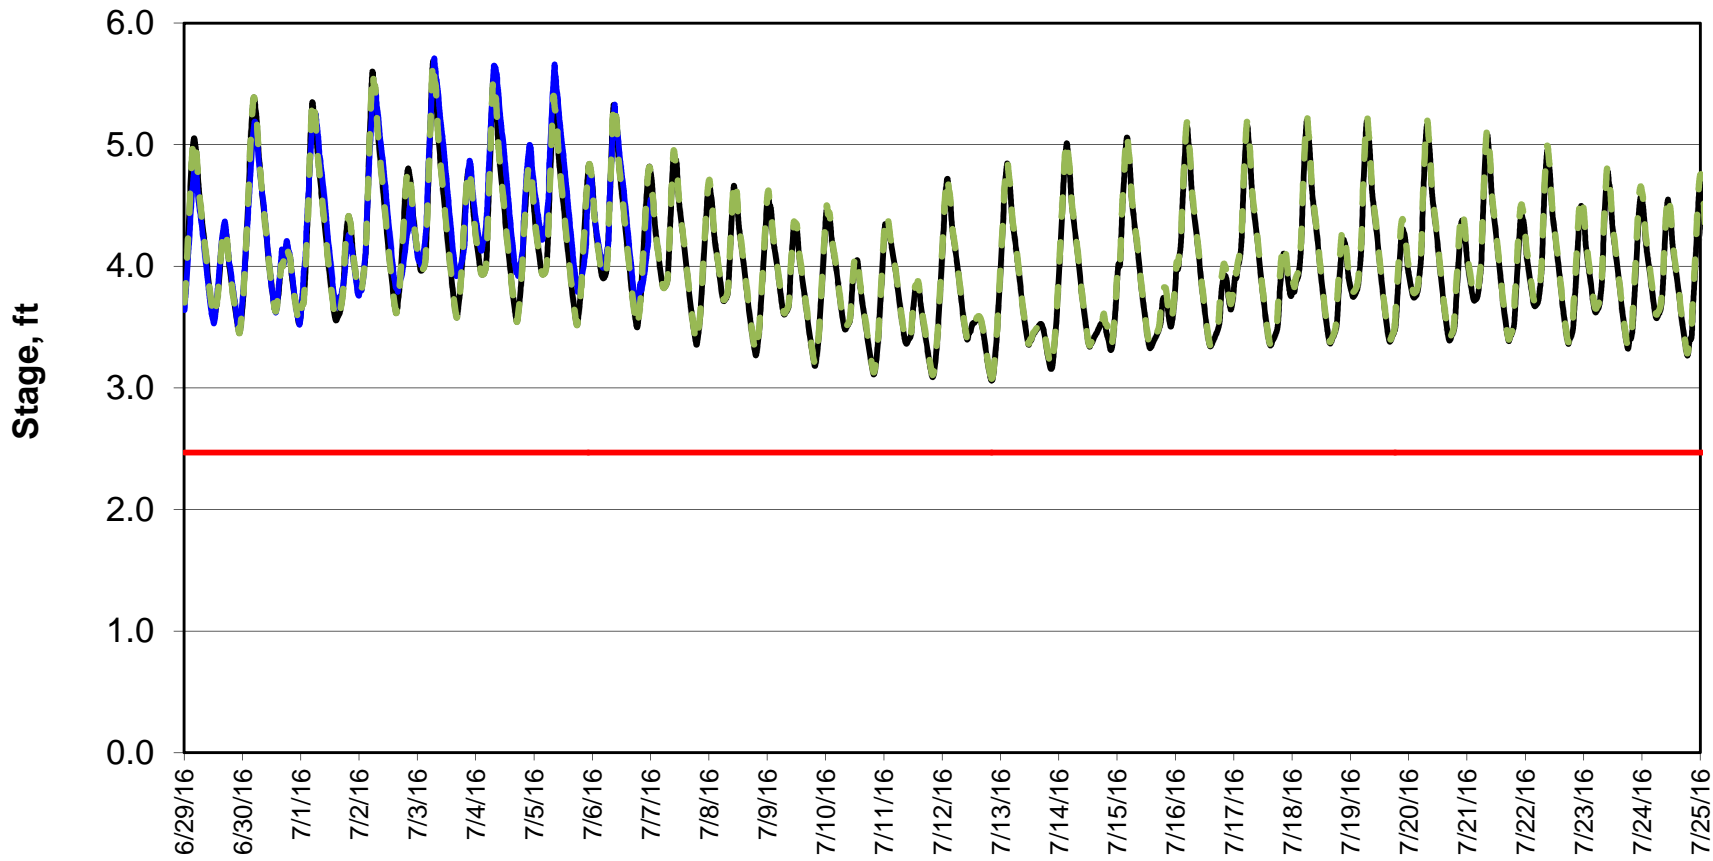

### Forecasted Stage Middle River @ Howard Road

Simulation Period 6/29/2016 thru 7/25/2016

### Forecasted Stage @ Old River @ Tracy Road

Simulation Period 6/29/2016 thru 7/25/2016

### Forecasted Stage @ Doughty Ct/Channel 205

Simulation Period 6/29/2016 thru 7/25/2016

### Forecasted Stage @ East End of Grant Line Canal/Channel 204

Simulation Period 6/29/2016 thru 7/25/2016