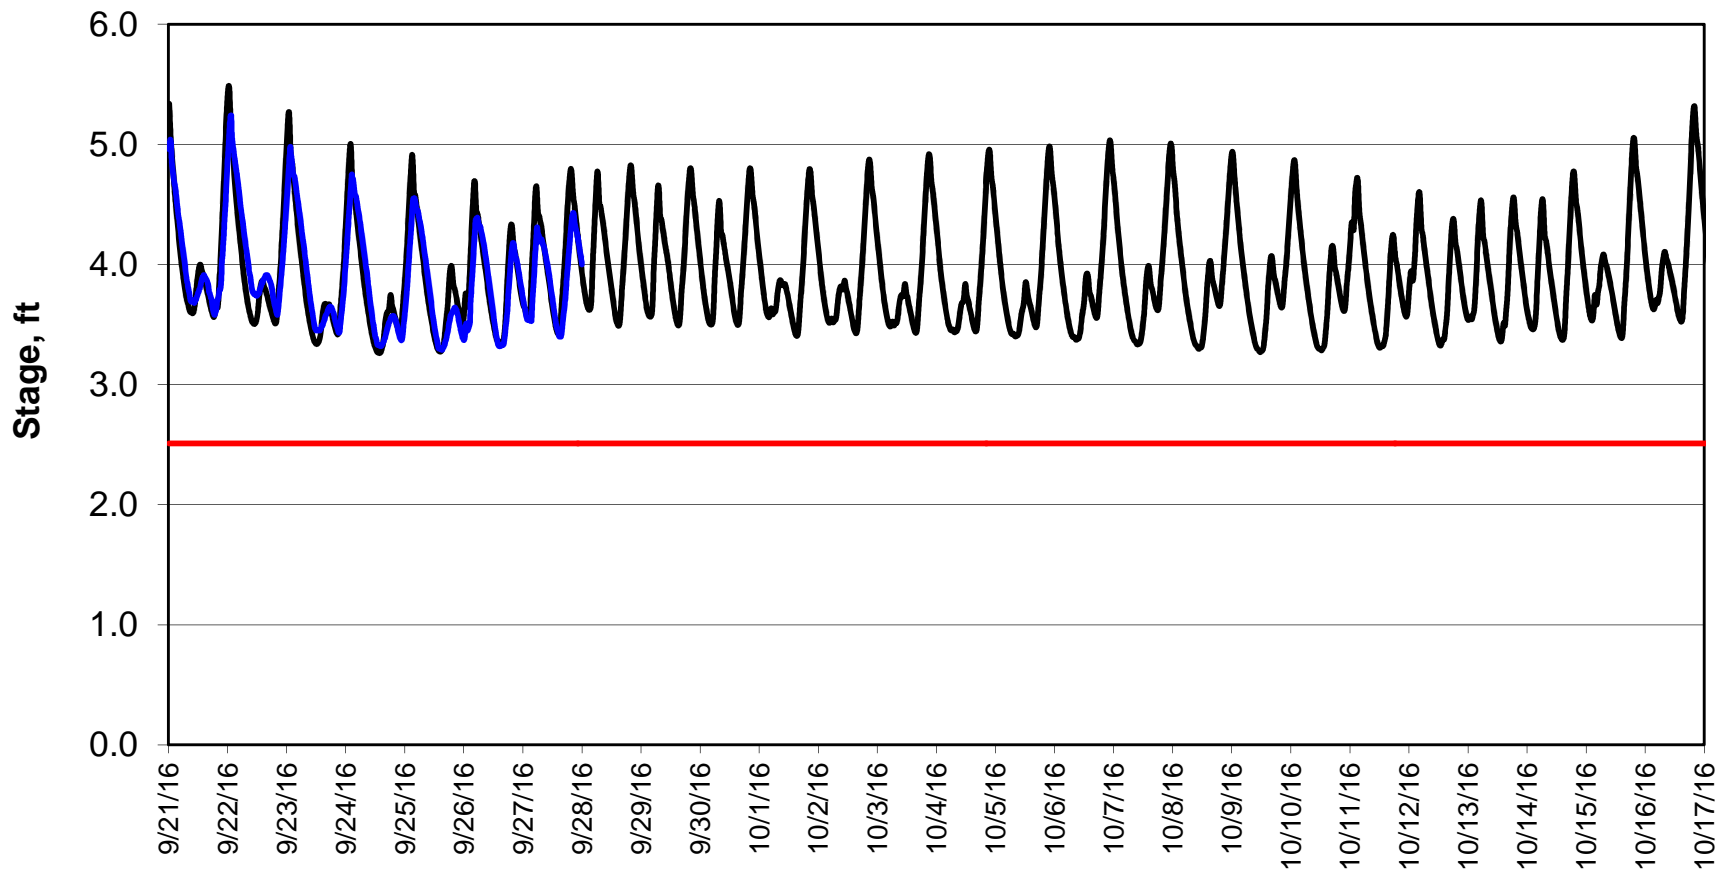

Forecasted Stage @ West of Union Island/Channel 218

Forecasted Stage Middle River @ Howard Road

Simulation Period 9/21/2016 thru 10/17/2016

Forecasted Stage @ Old River @ Tracy Road

Simulation Period 9/21/2016 thru 10/17/2016

Forecasted Stage @ Doughty Ct/Channel 205

Simulation Period 9/21/2016 thru 10/17/2016

Forecasted Stage @ East End of Grant Line Canal/Channel 204

Simulation Period 9/21/2016 thru 10/17/2016