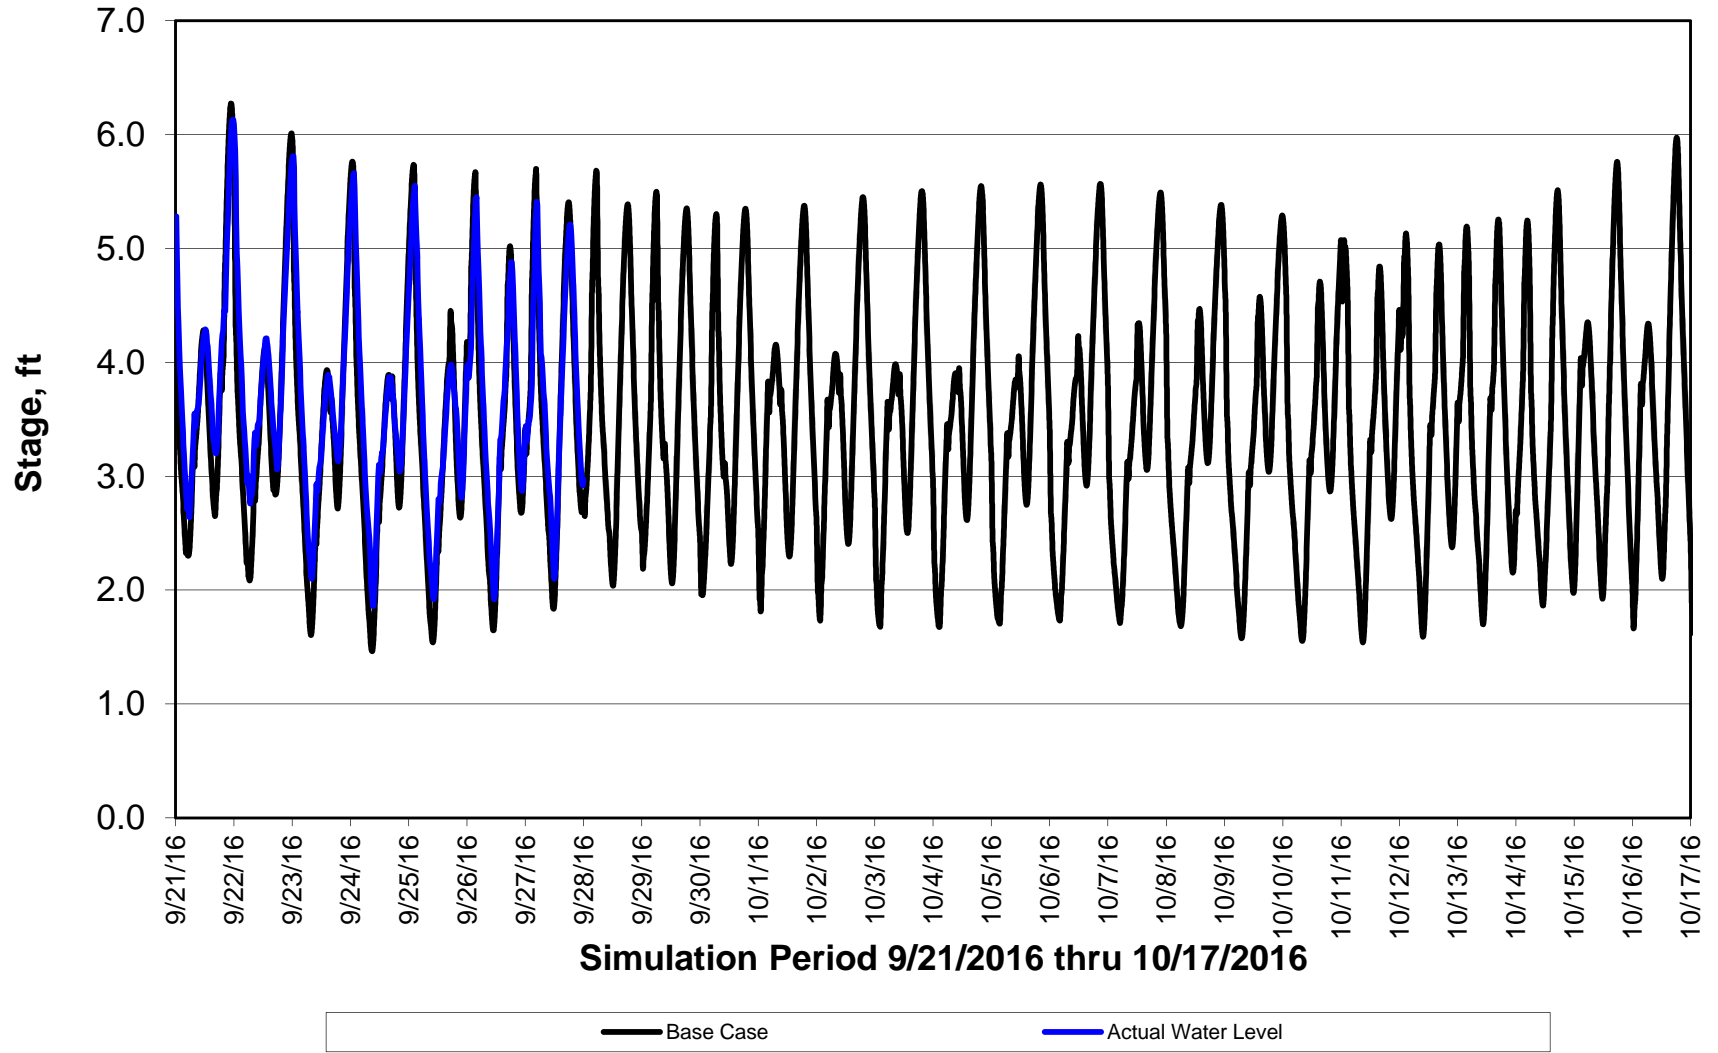

Forecasted Stage @ West of Union Island/Channel 218

Forecasted Stage Middle River @ Howard Road

Simulation Period 9/21/2016 thru 10/17/2016

Forecasted Stage @ Old River @ Tracy Road

Simulation Period 9/21/2016 thru 10/17/2016

Forecasted Stage @ Doughty Ct/Channel 205

Simulation Period 9/21/2016 thru 10/17/2016

Forecasted Stage @ East End of Grant Line Canal/Channel 204

Simulation Period 9/21/2016 thru 10/17/2016