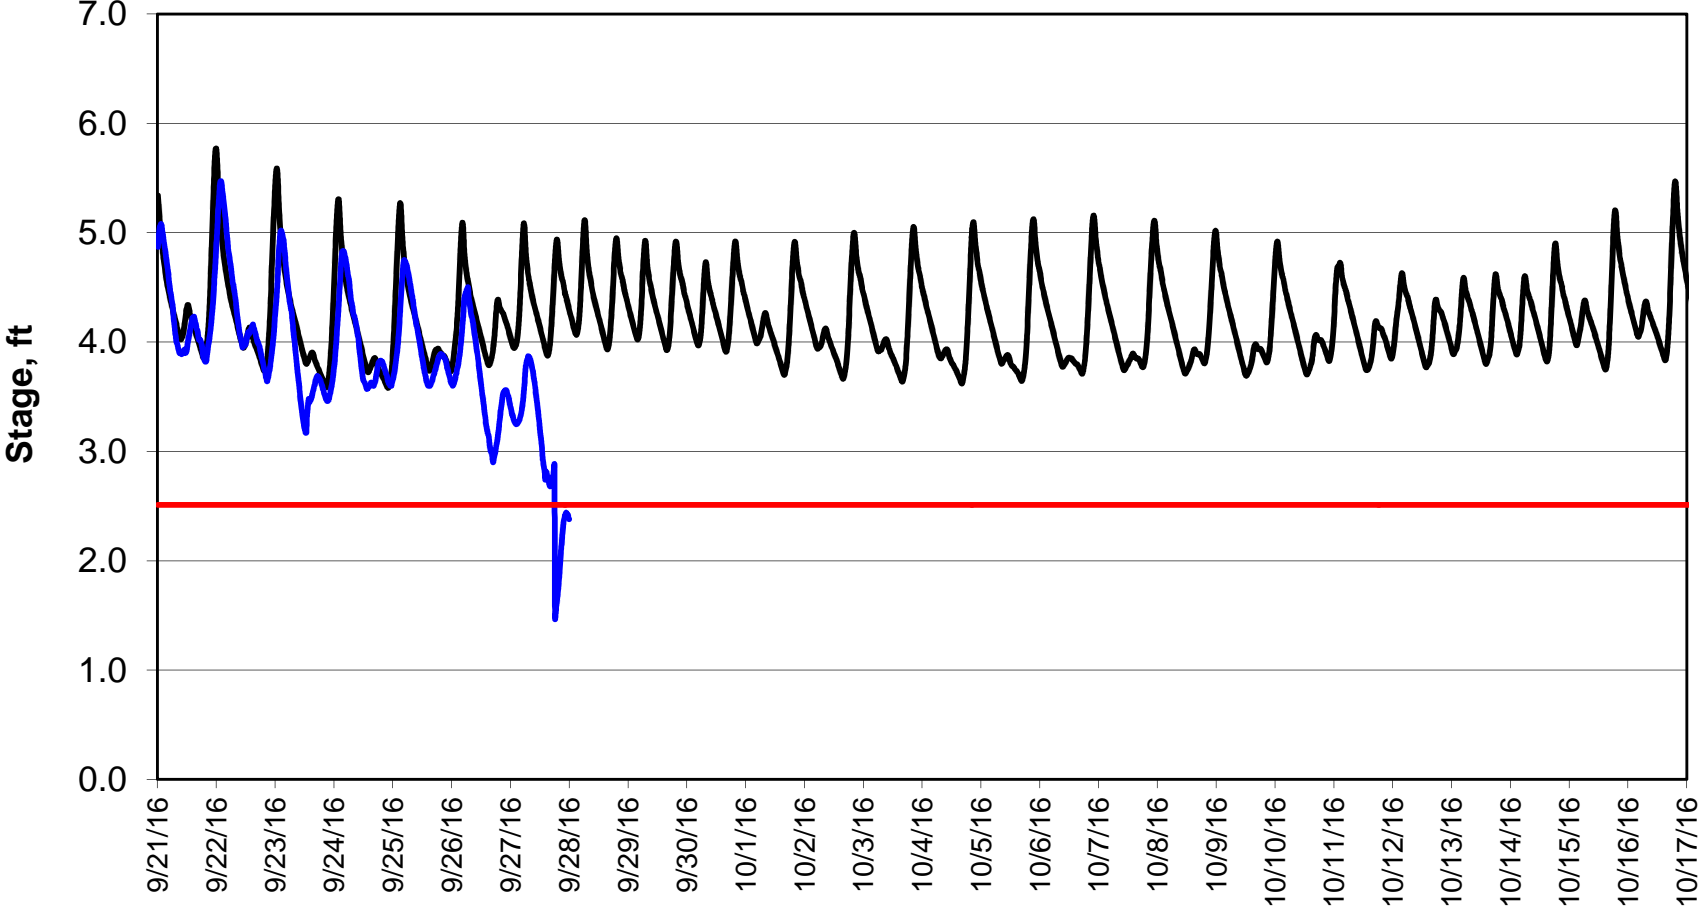

Forecasted Stage @ West of Union Island/Channel 218

Forecasted Stage Middle River @ Howard Road

Simulation Period 9/21/2016 thru 10/17/2016

Forecasted Stage @ Old River @ Tracy Road

Simulation Period 9/21/2016 thru 10/17/2016

Forecasted Stage @ Doughty Ct/Channel 205

Simulation Period 9/21/2016 thru 10/17/2016

Forecasted Stage @ East End of Grant Line Canal/Channel 204

Simulation Period 9/21/2016 thru 10/17/2016