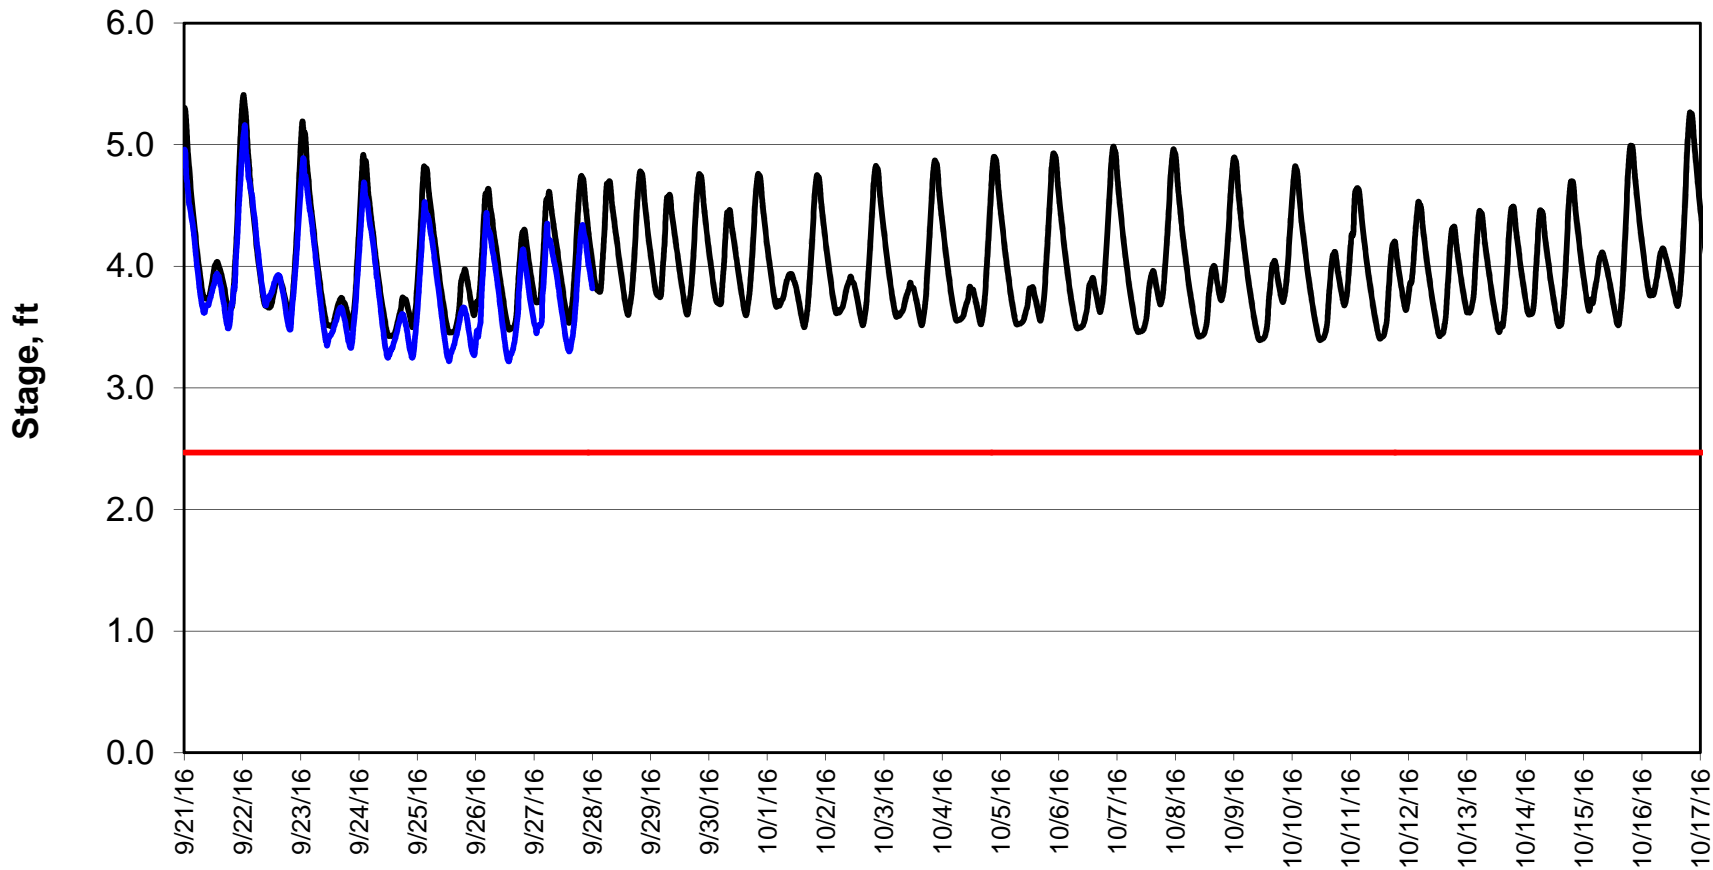

Forecasted Stage @ West of Union Island/Channel 218

Forecasted Stage Middle River @ Howard Road

Simulation Period 9/21/2016 thru 10/17/2016

Forecasted Stage @ Old River @ Tracy Road

Simulation Period 9/21/2016 thru 10/17/2016

Forecasted Stage @ Doughty Ct/Channel 205

Simulation Period 9/21/2016 thru 10/17/2016

Forecasted Stage @ East End of Grant Line Canal/Channel 204

Simulation Period 9/21/2016 thru 10/17/2016