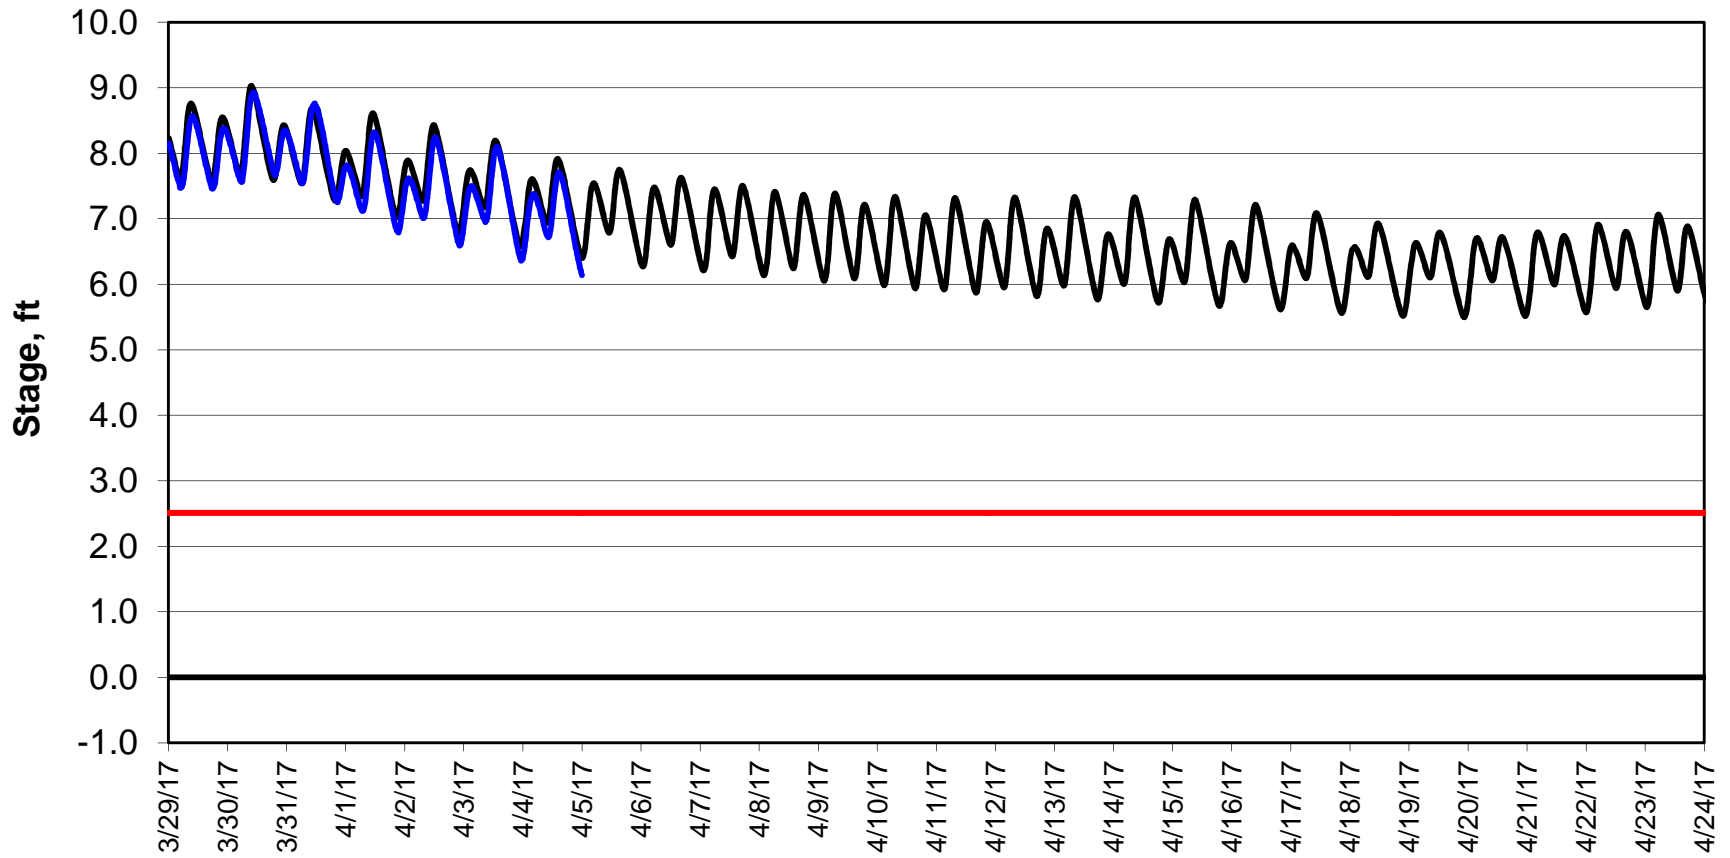

Forecasted Stage @ West of Union Island/Channel 218

Simulation Period 3/29/2017 thru 4/24/2017

Forecasted Stage Middle River @ Howard Road

Simulation Period 3/29/2017 thru 4/24/2017

Forecasted Stage @ Old River @ Tracy Road

Simulation Period 3/29/2017 thru 4/24/2017

Forecasted Stage @ Doughty Ct/Channel 205

Simulation Period 3/29/2017 thru 4/24/2017

Forecasted Stage @ East End of Grant Line Canal/Channel 204

Simulation Period 3/29/2017 thru 4/24/2017