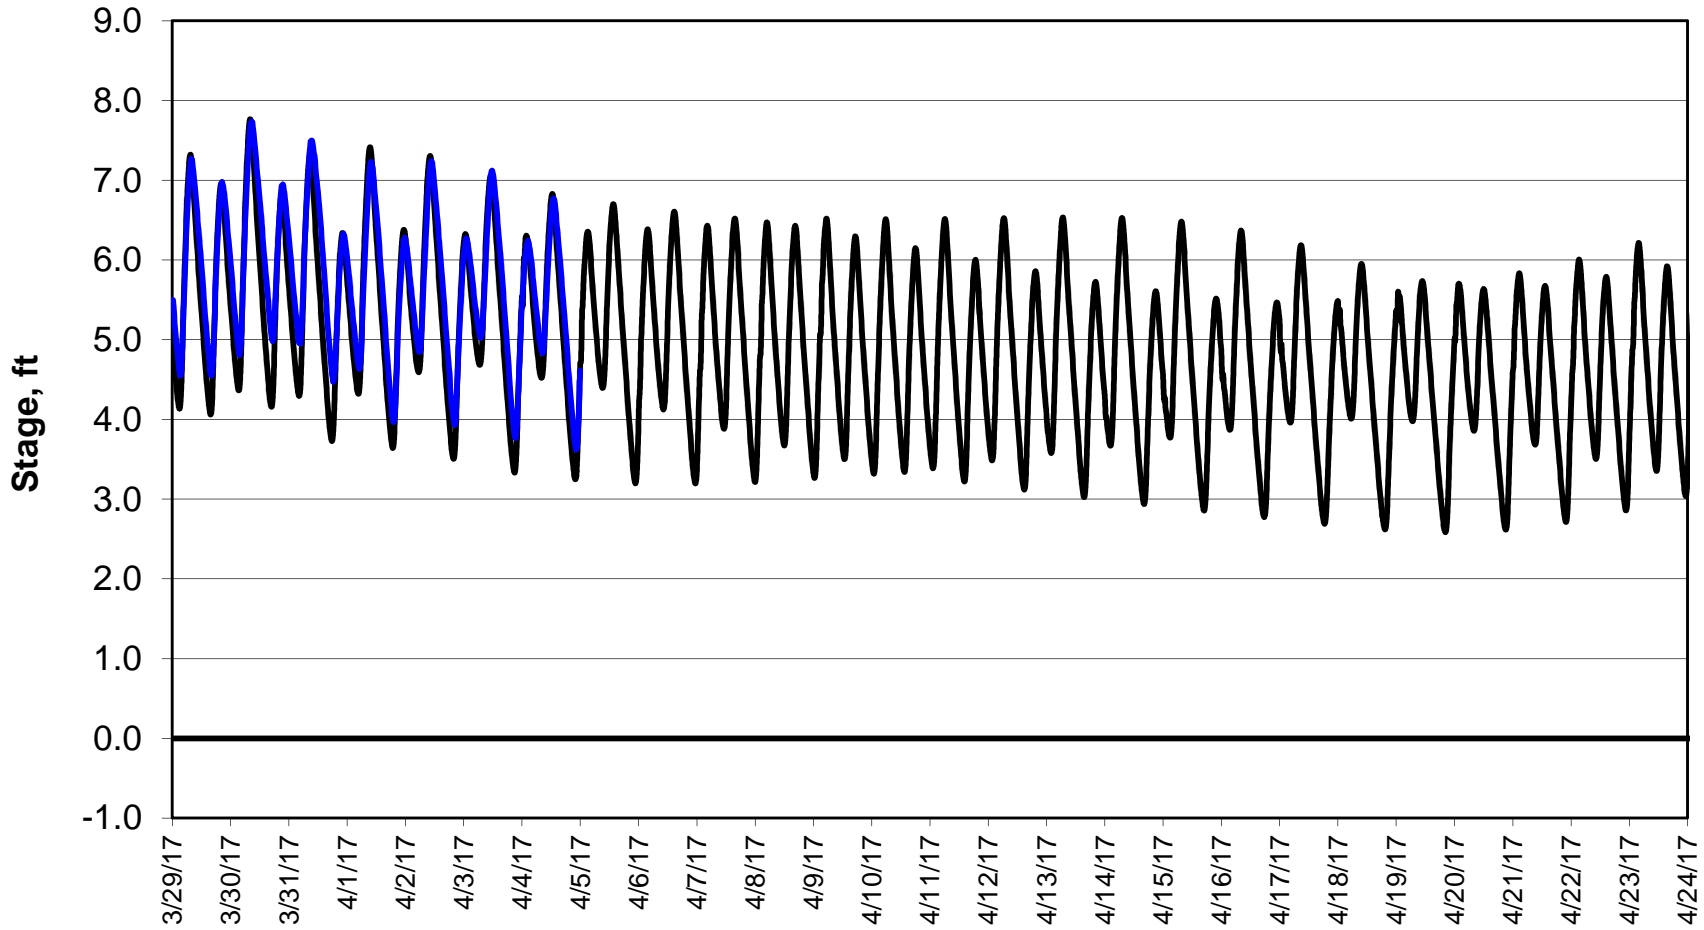

Forecasted Stage @ West of Union Island/Channel 218

Simulation Period 3/29/2017 thru 4/24/2017

Forecasted Stage Middle River @ Howard Road

Simulation Period 3/29/2017 thru 4/24/2017

Forecasted Stage @ Old River @ Tracy Road

Simulation Period 3/29/2017 thru 4/24/2017

Forecasted Stage @ Doughty Ct/Channel 205

Simulation Period 3/29/2017 thru 4/24/2017

Forecasted Stage @ East End of Grant Line Canal/Channel 204

Simulation Period 3/29/2017 thru 4/24/2017