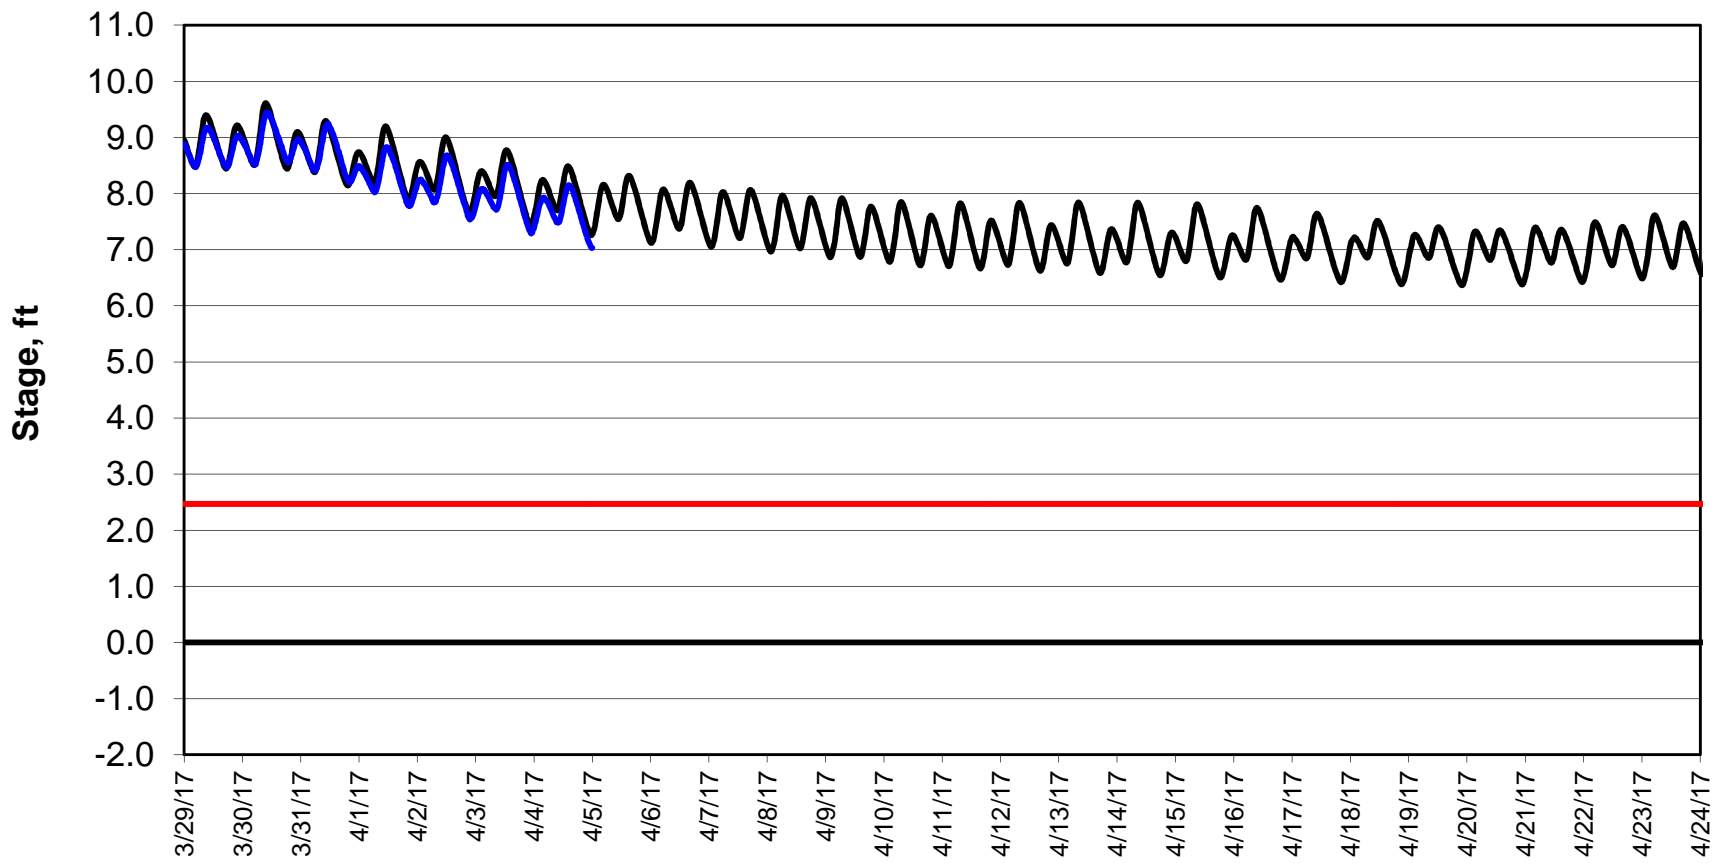

Forecasted Stage @ West of Union Island/Channel 218

Simulation Period 3/29/2017 thru 4/24/2017

Forecasted Stage Middle River @ Howard Road

Simulation Period 3/29/2017 thru 4/24/2017

Forecasted Stage @ Old River @ Tracy Road

Simulation Period 3/29/2017 thru 4/24/2017

Forecasted Stage @ Doughty Ct/Channel 205

Simulation Period 3/29/2017 thru 4/24/2017

Forecasted Stage @ East End of Grant Line Canal/Channel 204

Simulation Period 3/29/2017 thru 4/24/2017