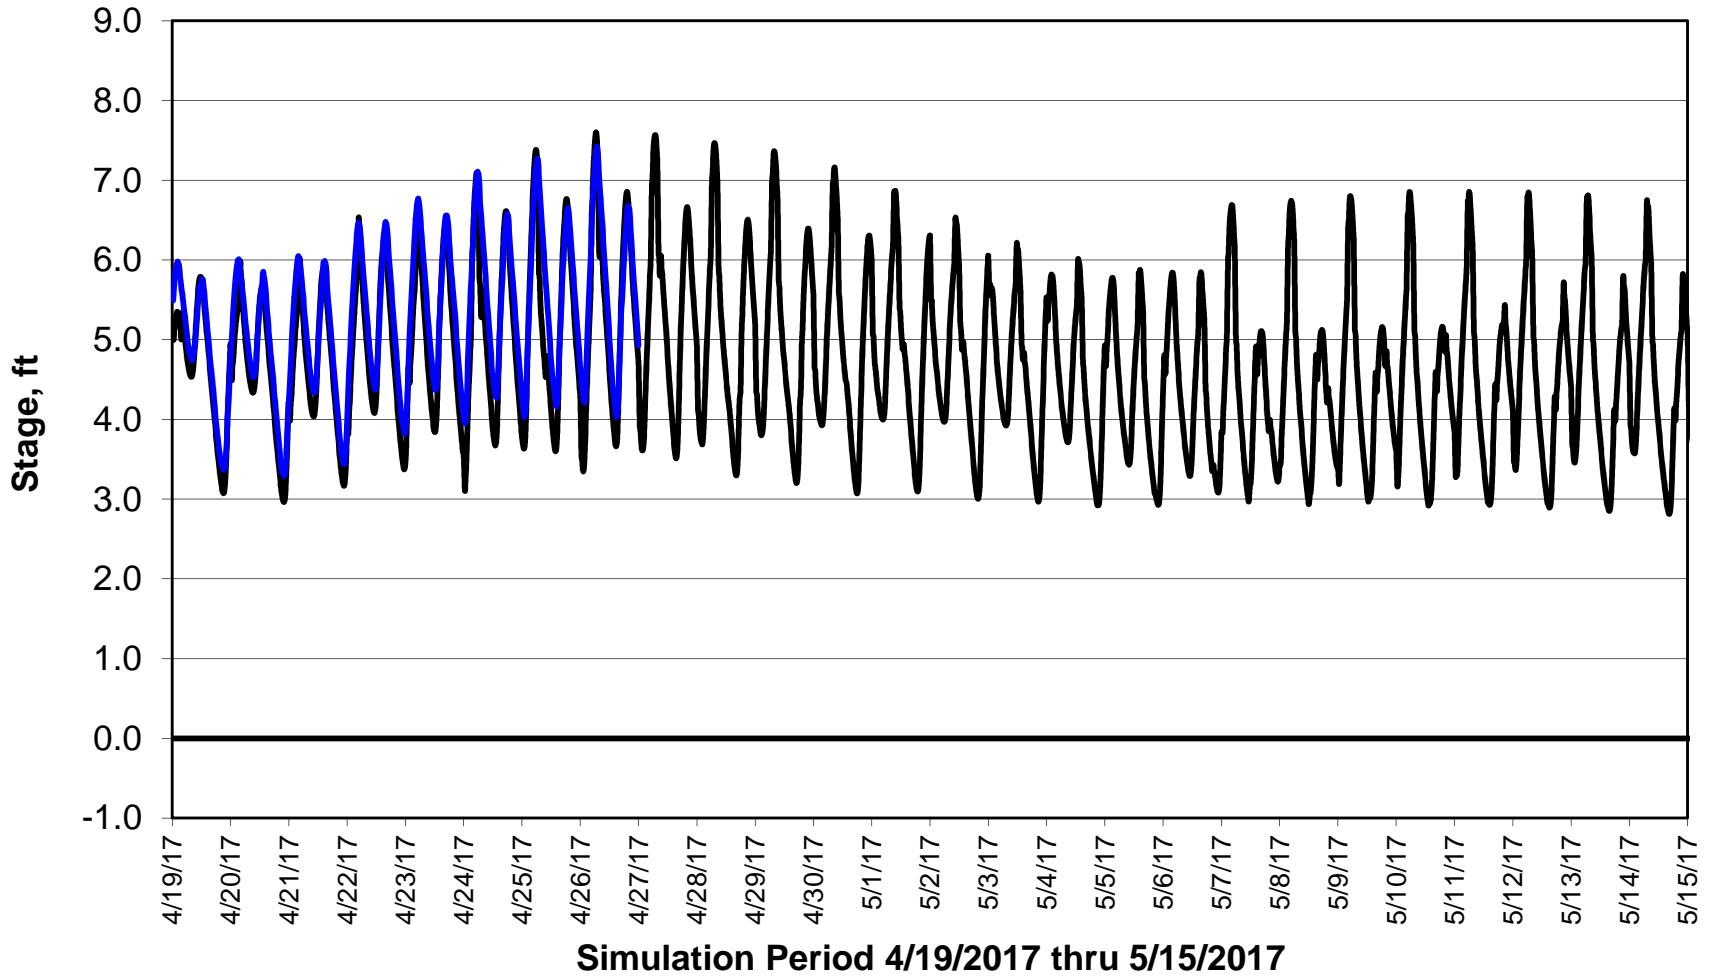

Forecasted Stage @ West of Union Island/Channel 218

Forecasted Stage Middle River @ Howard Road

Simulation Period 4/19/2017 thru 5/15/2017

Forecasted Stage @ Old River @ Tracy Road

Simulation Period 4/19/2017 thru 5/15/2017

Forecasted Stage @ Doughty Ct/Channel 205

Simulation Period 4/19/2017 thru 5/15/2017

Forecasted Stage @ East End of Grant Line Canal/Channel 204

Simulation Period 4/19/2017 thru 5/15/2017