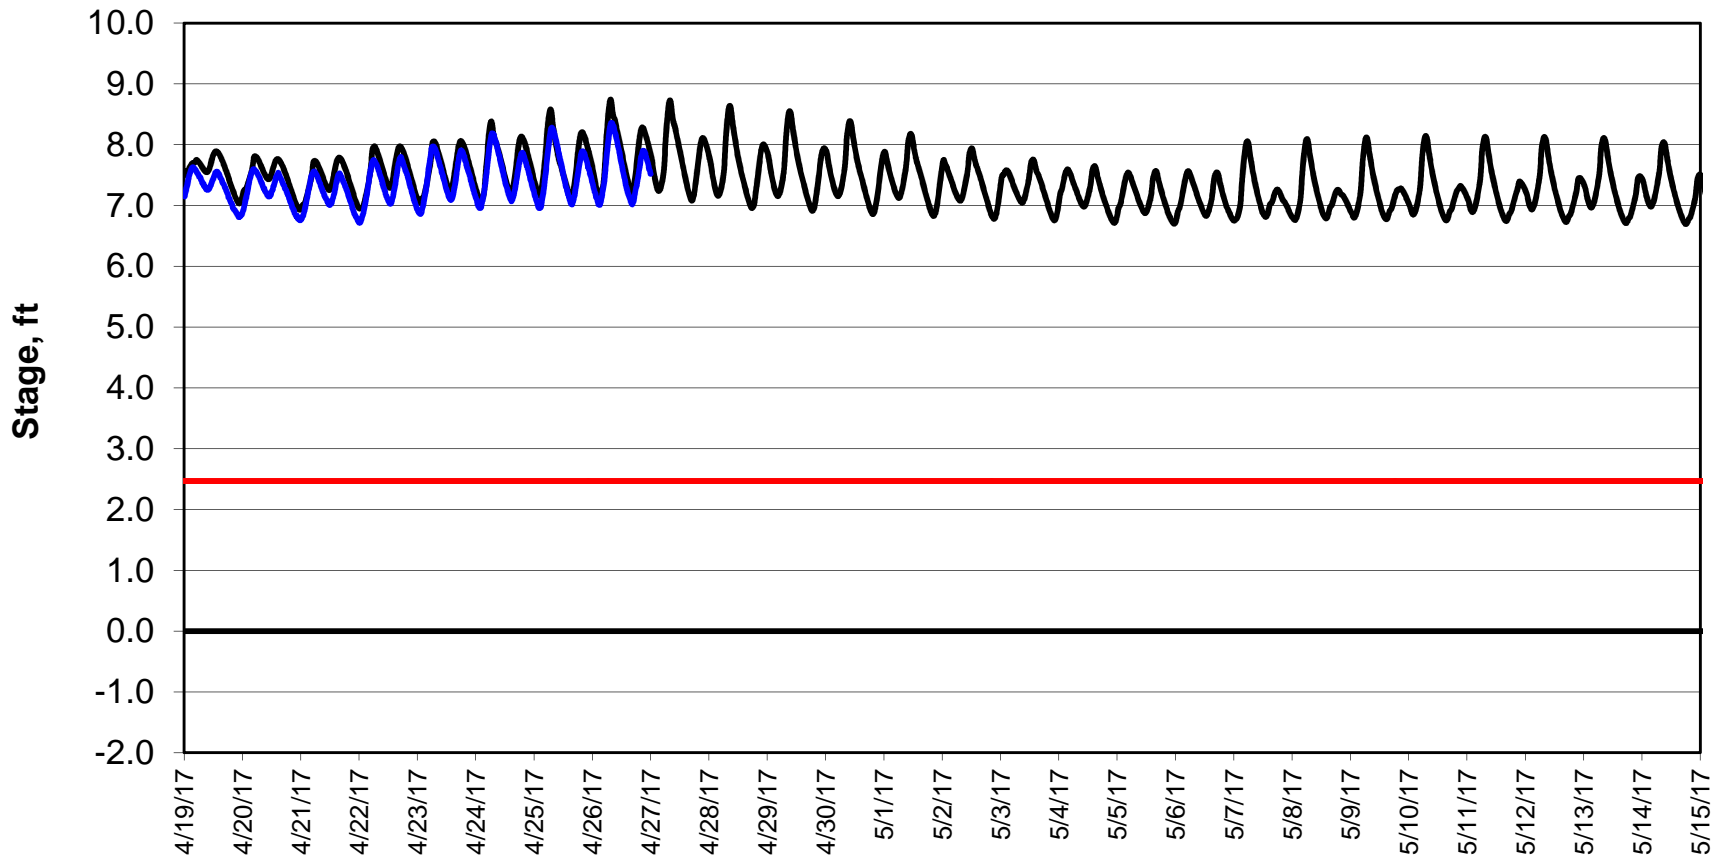

Forecasted Stage @ West of Union Island/Channel 218

Forecasted Stage Middle River @ Howard Road

Simulation Period 4/19/2017 thru 5/15/2017

Forecasted Stage @ Old River @ Tracy Road

Simulation Period 4/19/2017 thru 5/15/2017

Forecasted Stage @ Doughty Ct/Channel 205

Simulation Period 4/19/2017 thru 5/15/2017

Forecasted Stage @ East End of Grant Line Canal/Channel 204

Simulation Period 4/19/2017 thru 5/15/2017