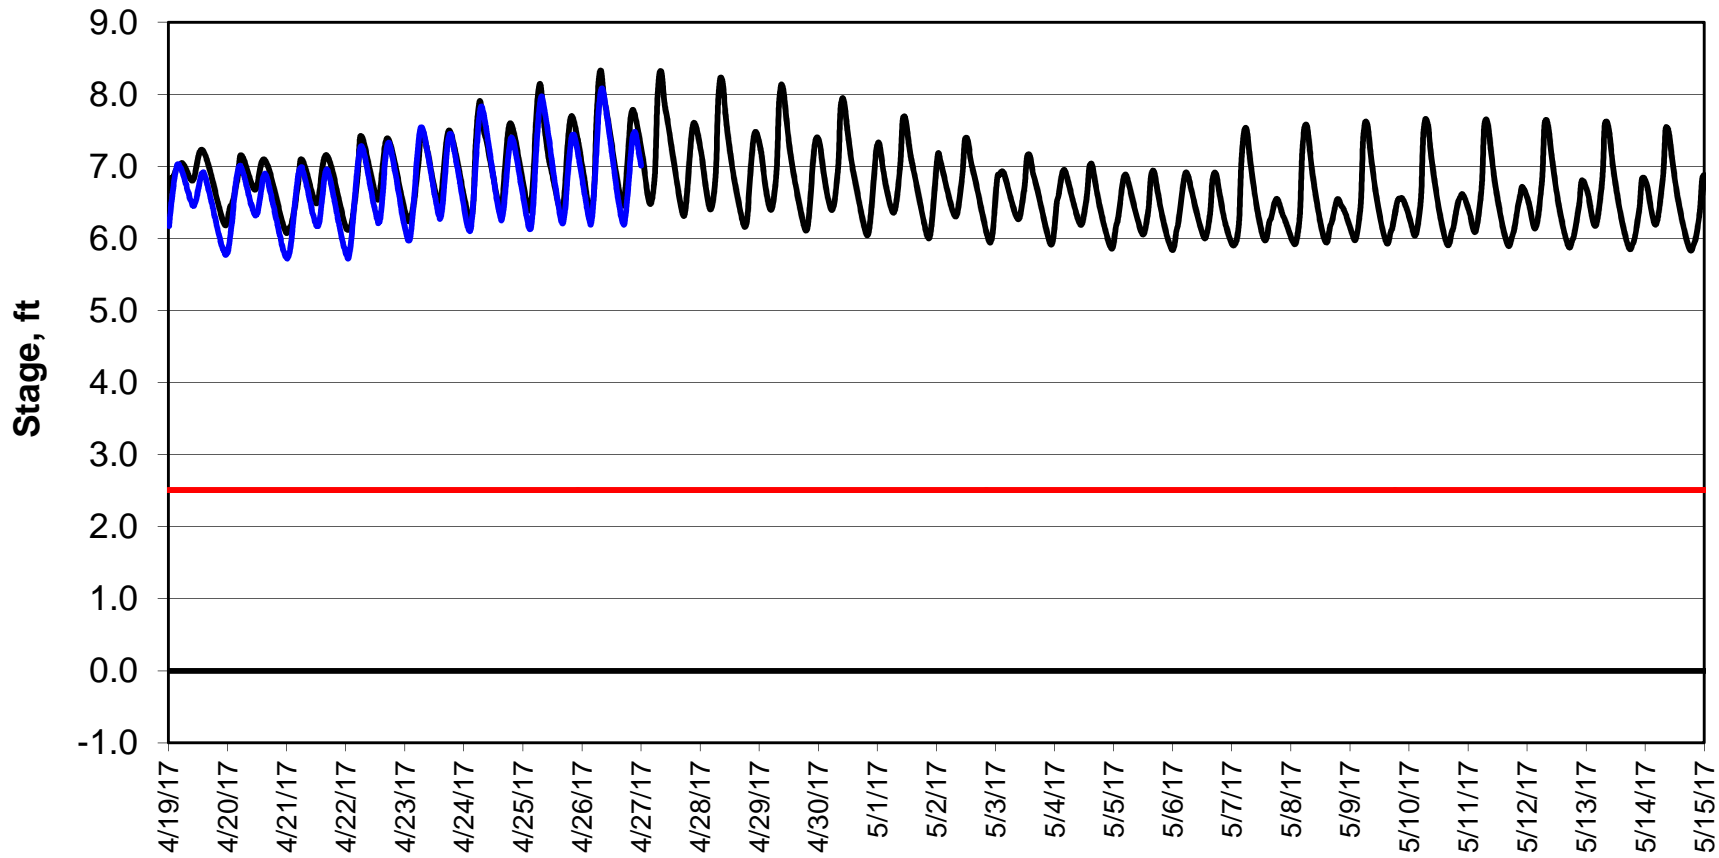

Forecasted Stage @ West of Union Island/Channel 218

Forecasted Stage Middle River @ Howard Road

Simulation Period 4/19/2017 thru 5/15/2017

Forecasted Stage @ Old River @ Tracy Road

Simulation Period 4/19/2017 thru 5/15/2017

Forecasted Stage @ Doughty Ct/Channel 205

Simulation Period 4/19/2017 thru 5/15/2017

Forecasted Stage @ East End of Grant Line Canal/Channel 204

Simulation Period 4/19/2017 thru 5/15/2017