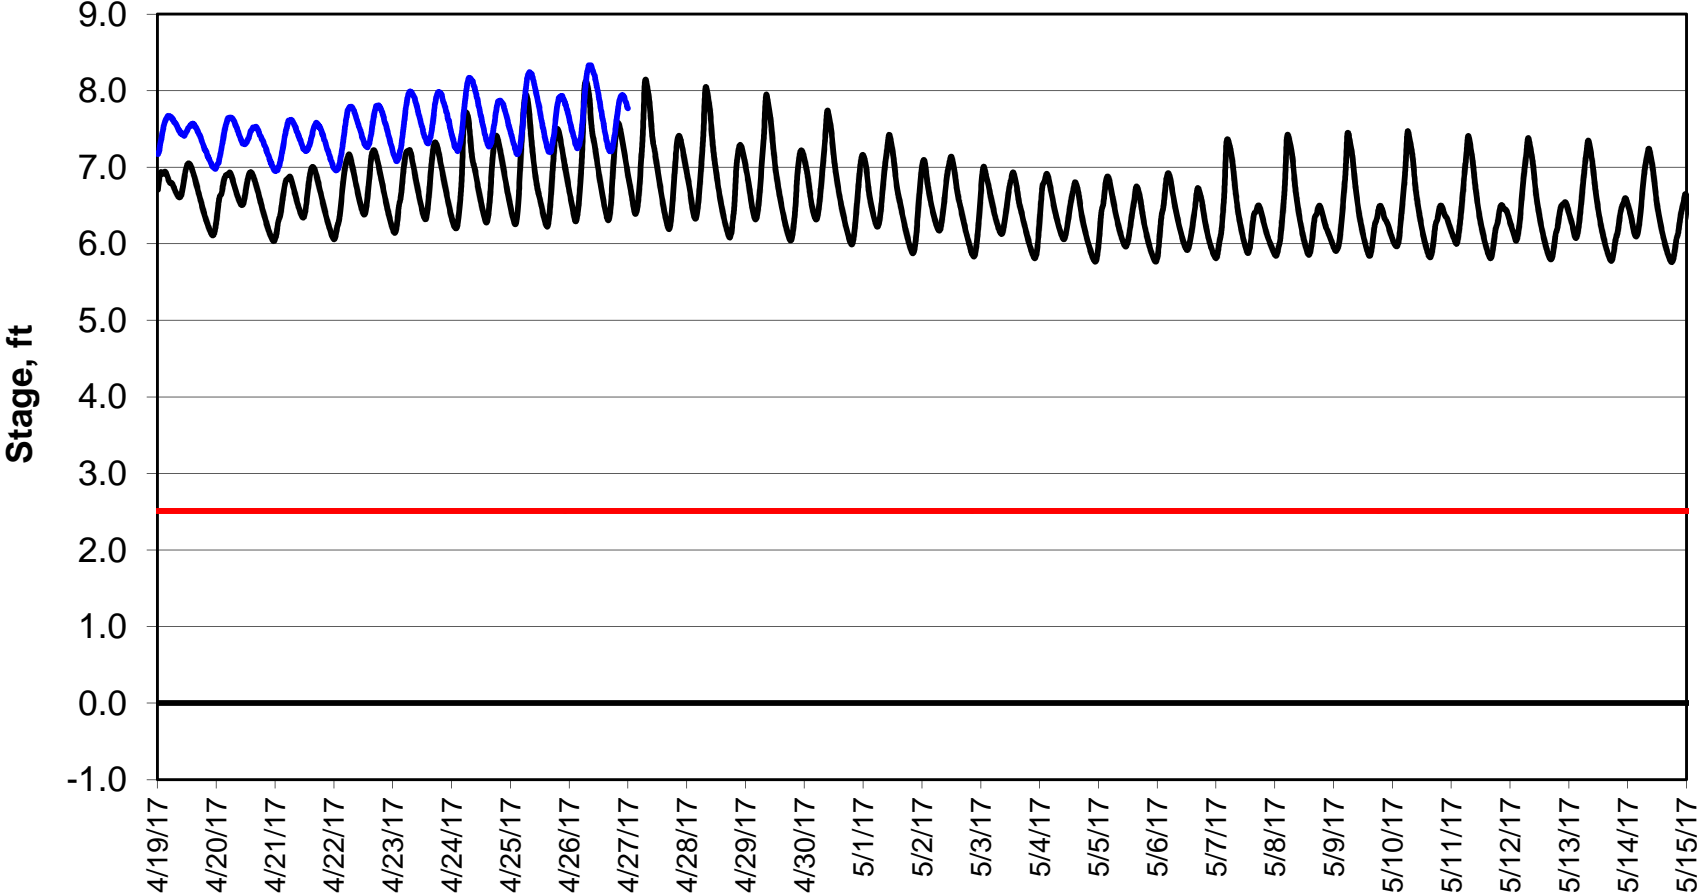

Forecasted Stage @ West of Union Island/Channel 218

Forecasted Stage Middle River @ Howard Road

Simulation Period 4/19/2017 thru 5/15/2017

Forecasted Stage @ Old River @ Tracy Road

Simulation Period 4/19/2017 thru 5/15/2017

Forecasted Stage @ Doughty Ct/Channel 205

Simulation Period 4/19/2017 thru 5/15/2017

Forecasted Stage @ East End of Grant Line Canal/Channel 204

Simulation Period 4/19/2017 thru 5/15/2017