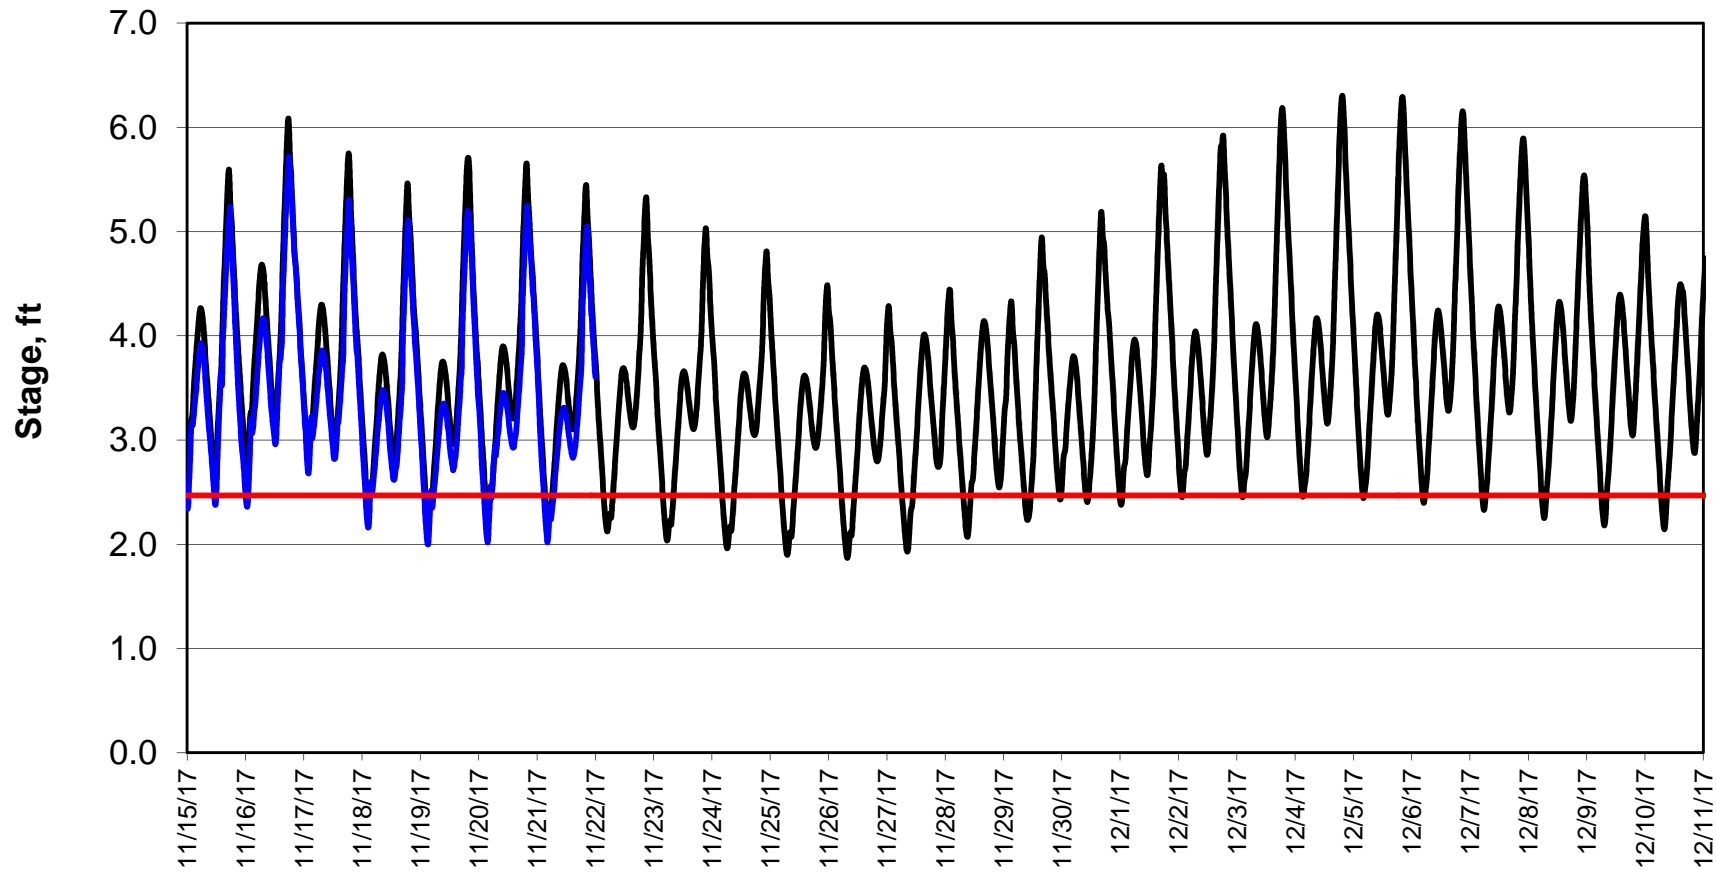

### Forecasted Stage Middle River @ Howard Road

Simulation Period 11/15/2017 thru 12/11/2017

### Forecasted Stage @ Old River @ Tracy Road

Simulation Period 11/15/2017 thru 12/11/2017

### Forecasted Stage @ Doughty Ct/Channel 205

Simulation Period 11/15/2017 thru 12/11/2017

### Forecasted Stage @ East End of Grant Line Canal/Channel 204

Simulation Period 11/15/2017 thru 12/11/2017