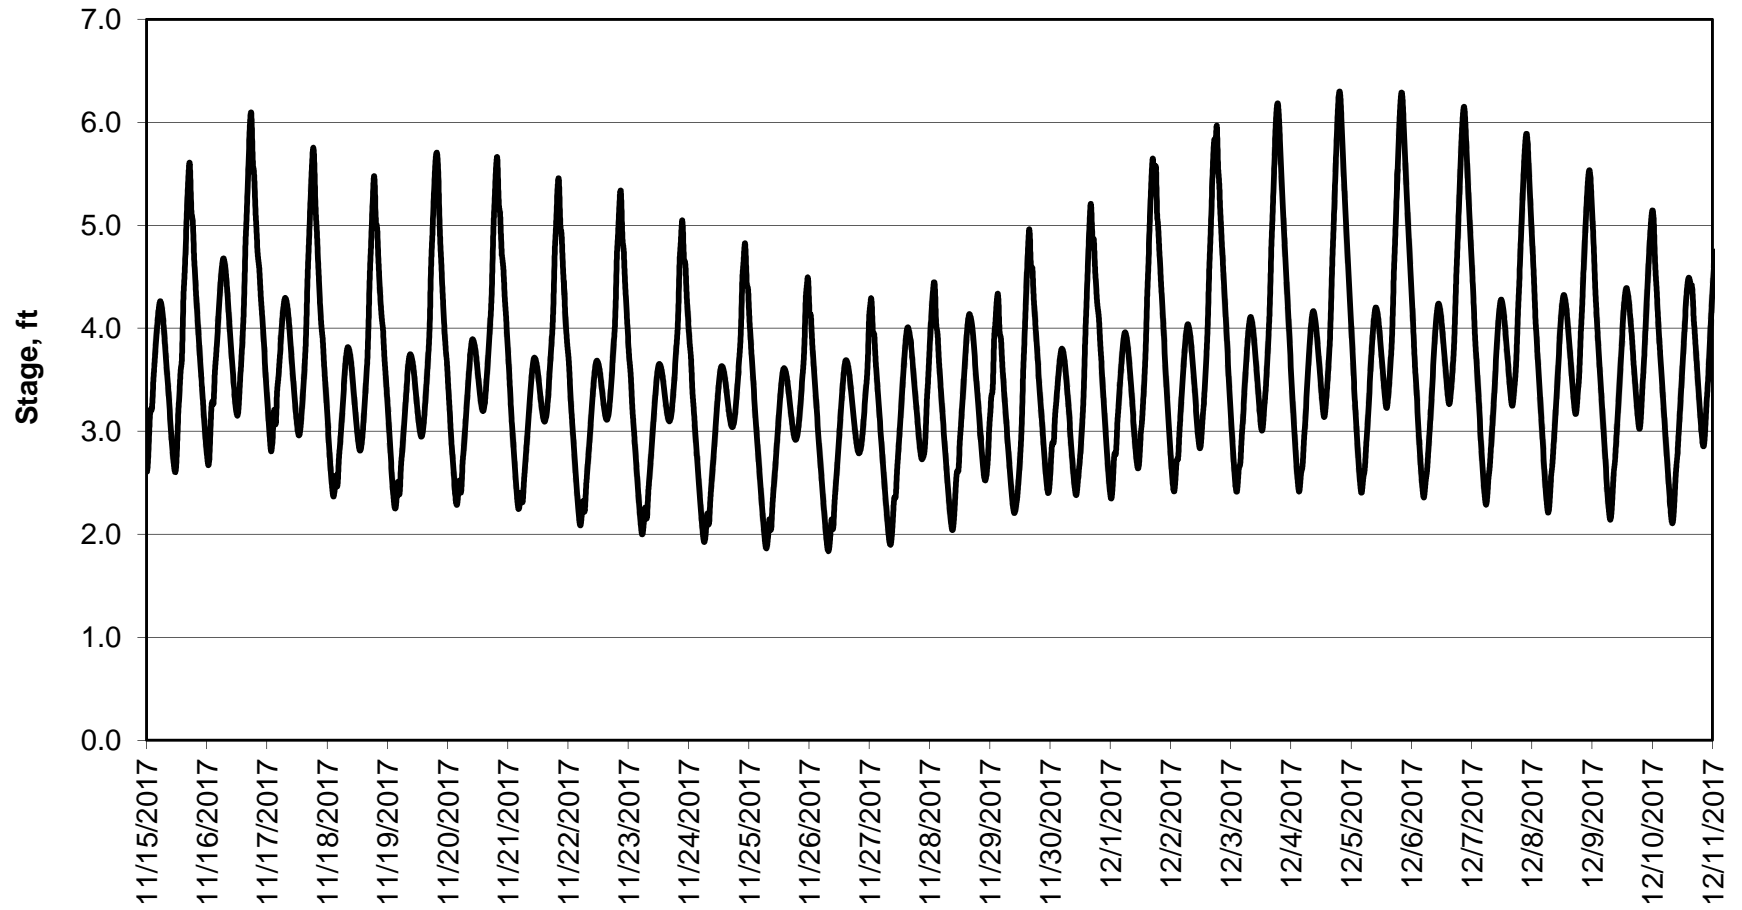

### Forecasted Stage @ Old River @ Tracy Road

Simulation Period 11/15/2017 thru 12/11/2017

### Forecasted Stage @ Doughty Ct/Channel 205

Simulation Period 11/15/2017 thru 12/11/2017

### Forecasted Stage @ East End of Grant Line Canal/Channel 204

Simulation Period 11/15/2017 thru 12/11/2017