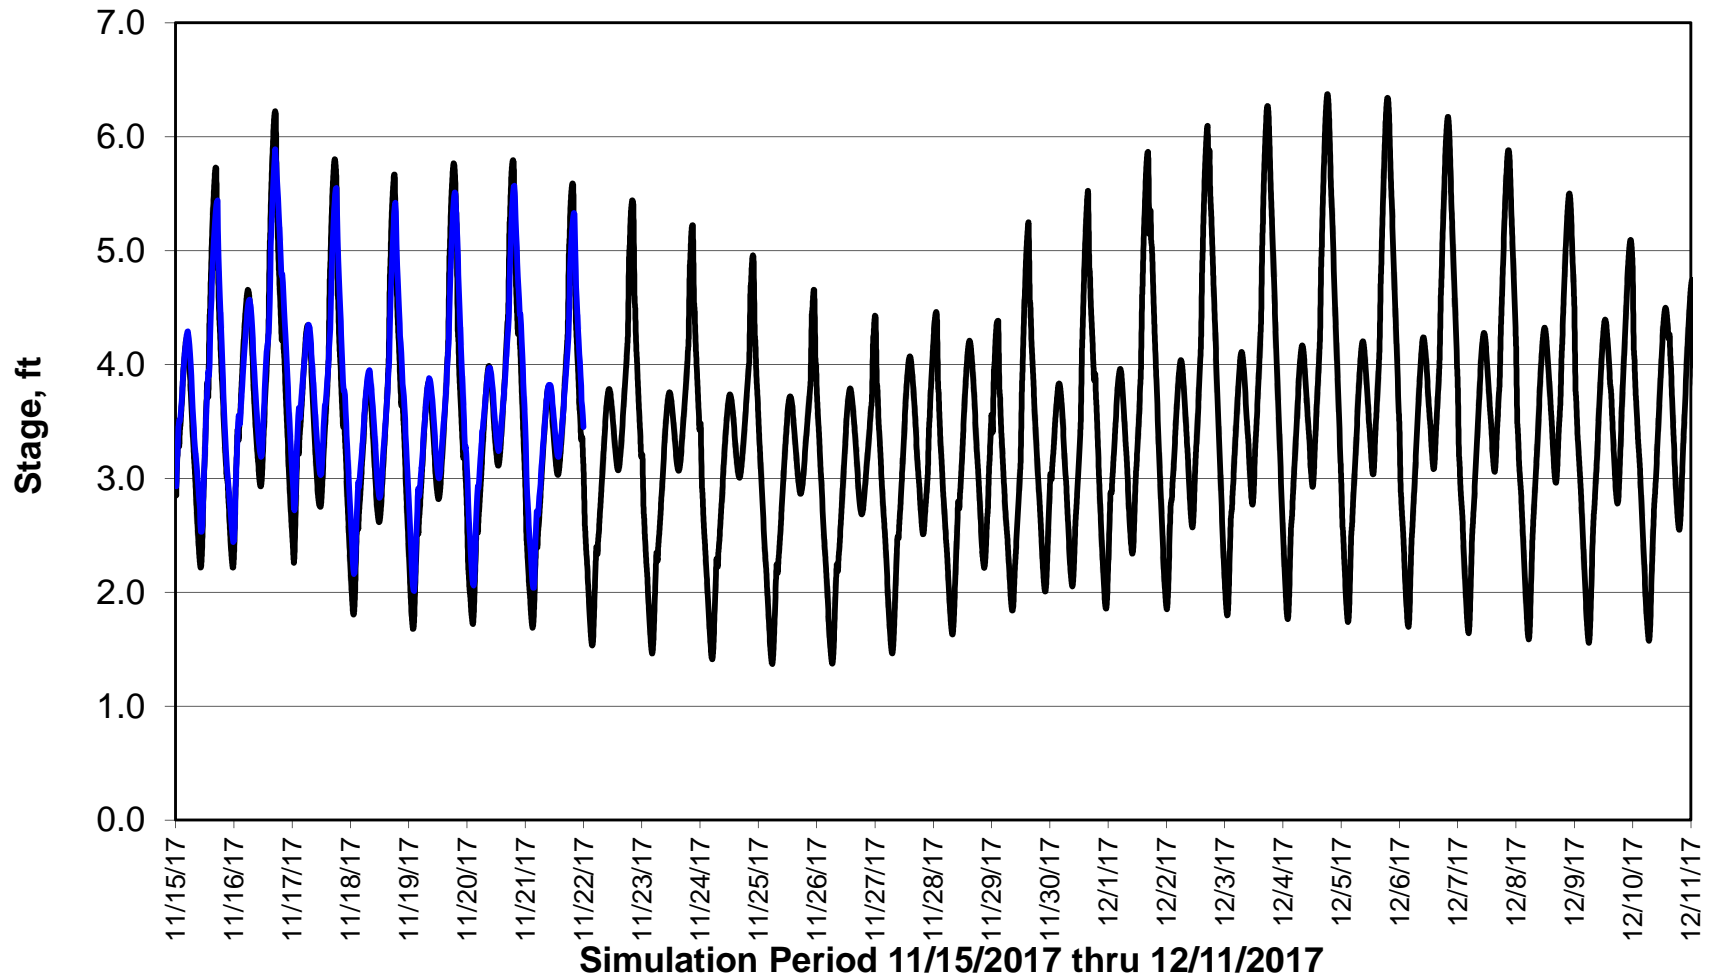

### Forecasted Stage Middle River @ Howard Road

Simulation Period 11/15/2017 thru 12/11/2017

### Forecasted Stage @ Old River @ Tracy Road

Simulation Period 11/15/2017 thru 12/11/2017

### Forecasted Stage @ Doughty Ct/Channel 205

Simulation Period 11/15/2017 thru 12/11/2017