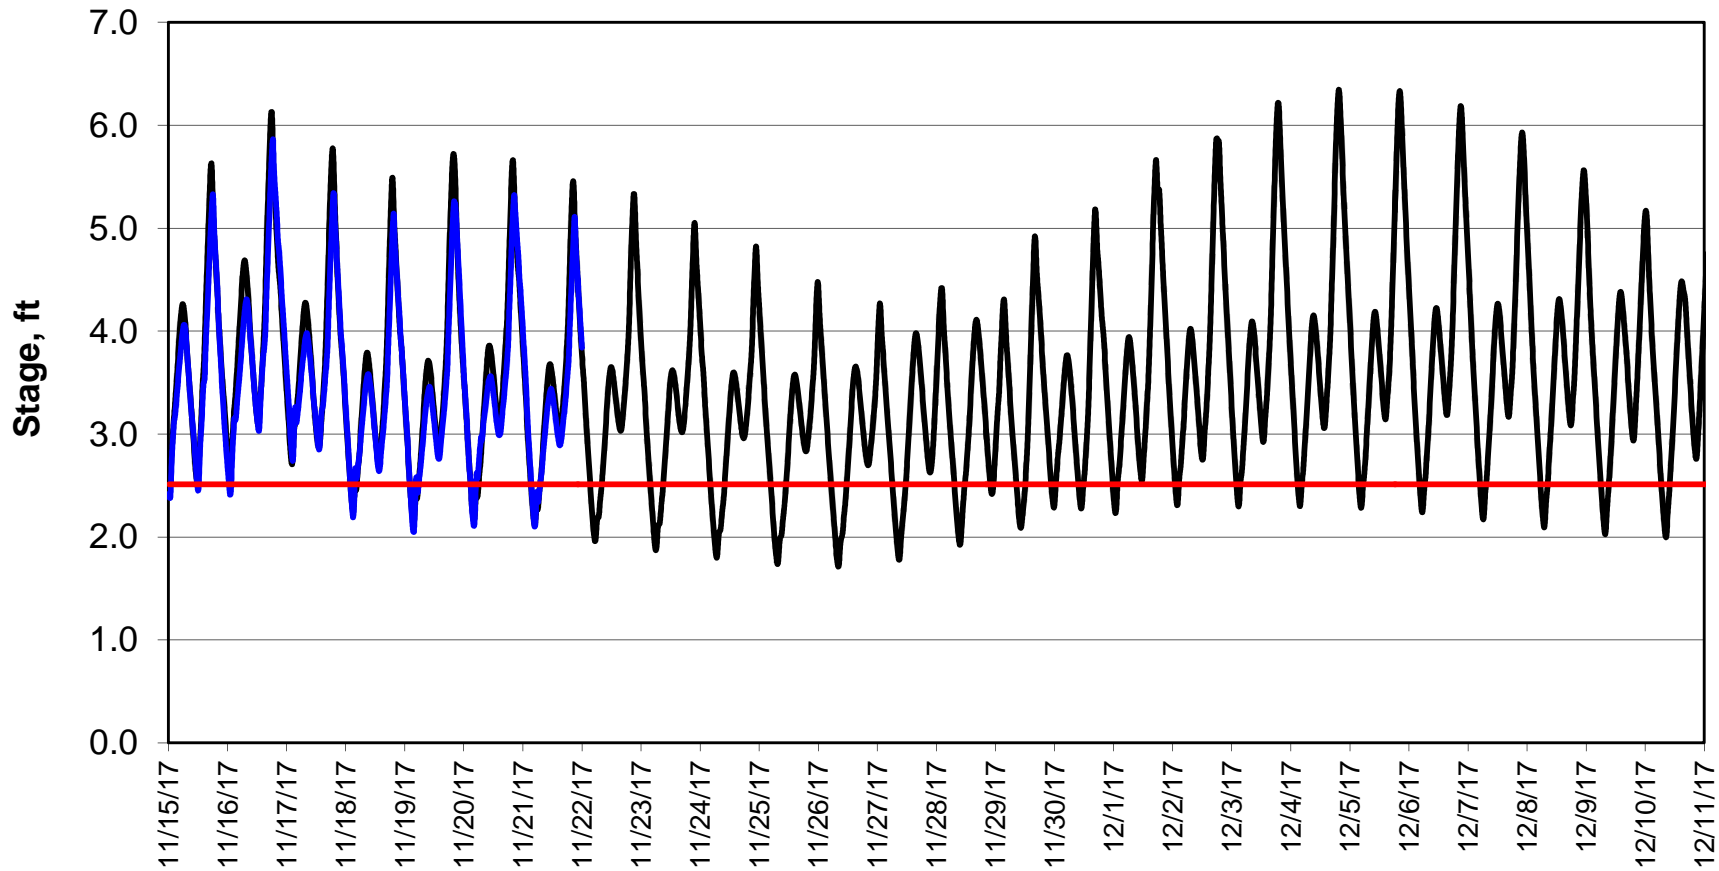

### Forecasted Stage Middle River @ Howard Road

Simulation Period 11/15/2017 thru 12/11/2017

### Forecasted Stage @ Old River @ Tracy Road

Simulation Period 11/15/2017 thru 12/11/2017

### Forecasted Stage @ Doughty Ct/Channel 205

Simulation Period 11/15/2017 thru 12/11/2017

### Forecasted Stage @ East End of Grant Line Canal/Channel 204

Simulation Period 11/15/2017 thru 12/11/2017