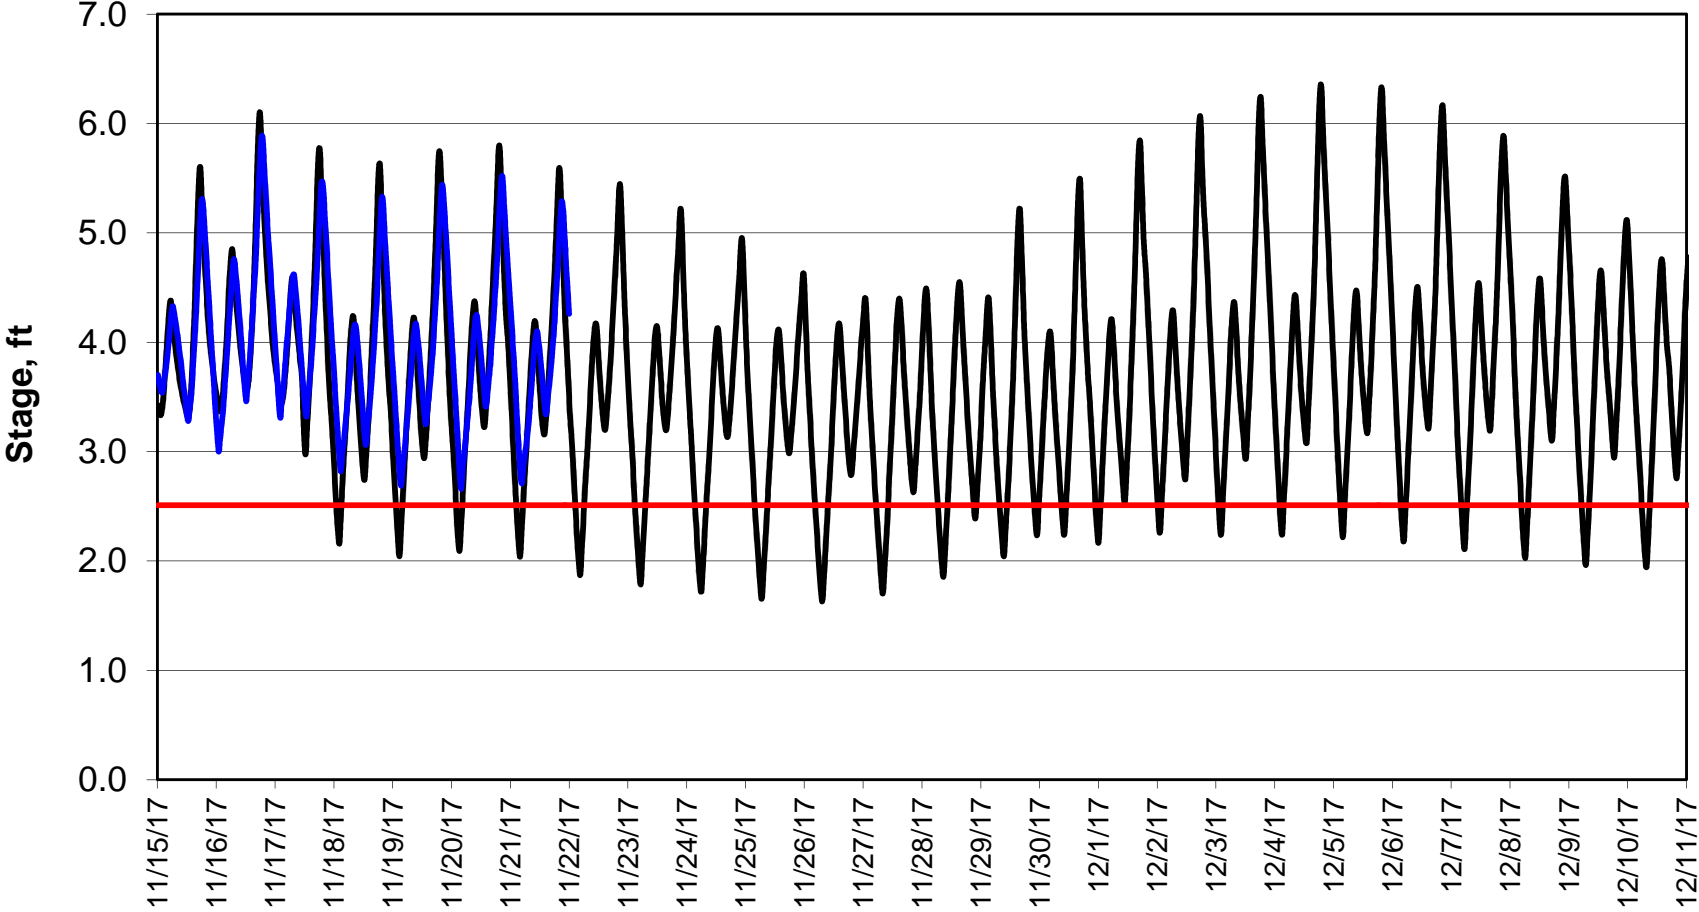

### Forecasted Stage Middle River @ Howard Road

Simulation Period 11/15/2017 thru 12/11/2017

### Forecasted Stage @ Old River @ Tracy Road

Simulation Period 11/15/2017 thru 12/11/2017

### Forecasted Stage @ Doughty Ct/Channel 205

Simulation Period 11/15/2017 thru 12/11/2017

### Forecasted Stage @ East End of Grant Line Canal/Channel 204

Simulation Period 11/15/2017 thru 12/11/2017