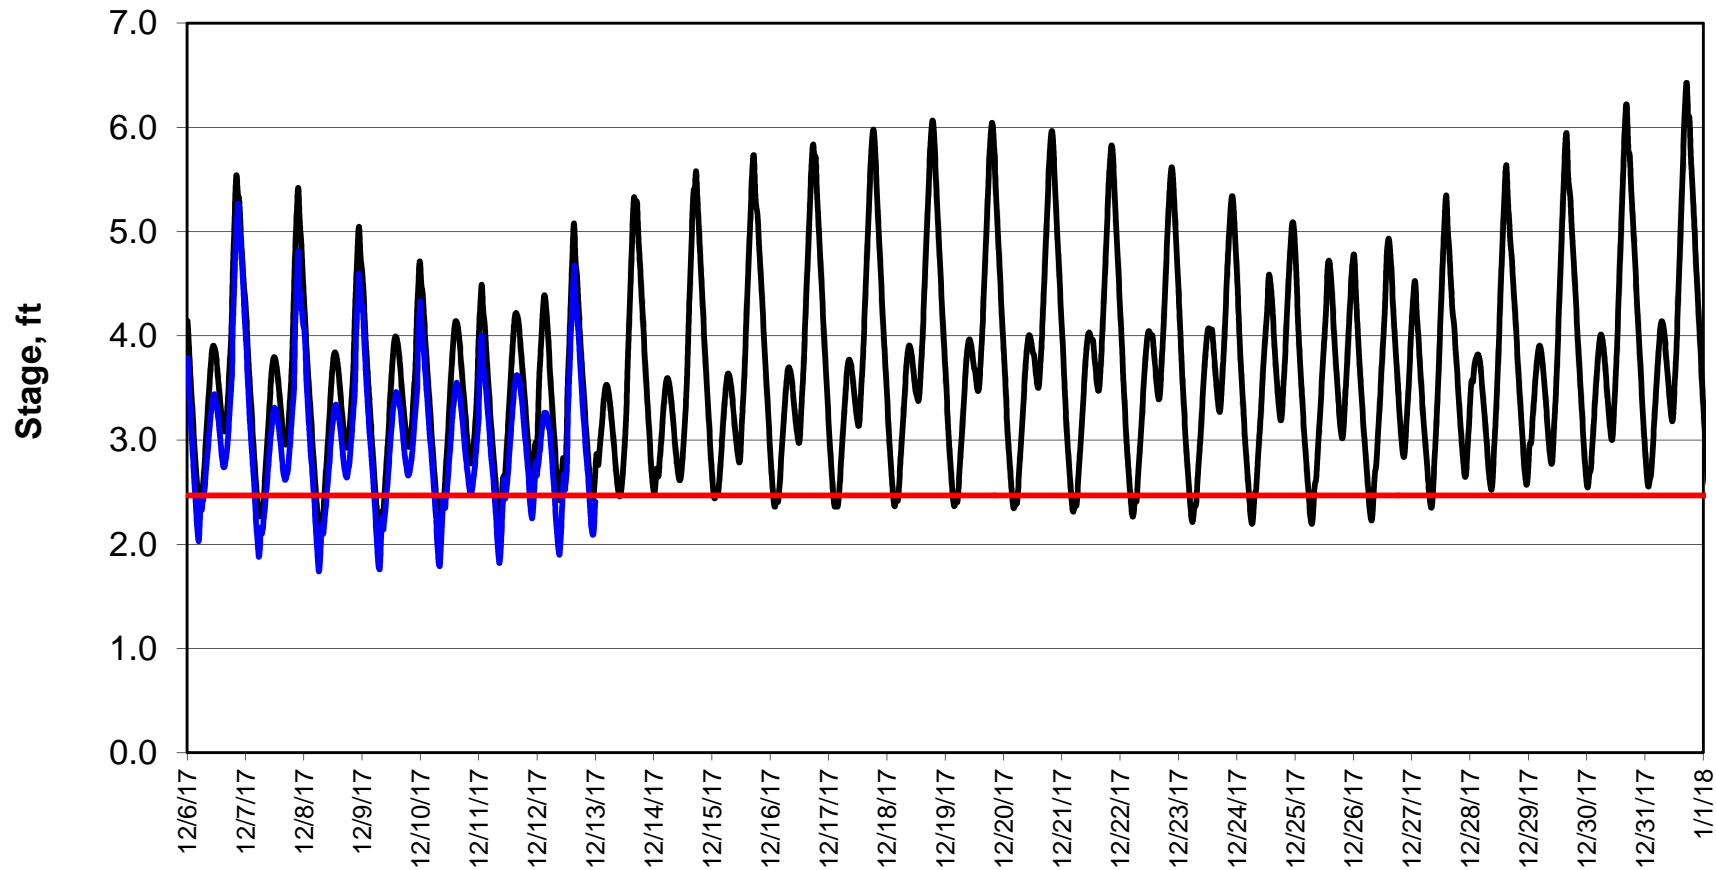

Forecasted Stage @ West of Union Island/Channel 218

Forecasted Stage Middle River @ Howard Road

Forecasted Stage @ Old River @ Tracy Road

Simulation Period 12/6/2017 thru 1/1/2018

Forecasted Stage @ Doughty Ct/Channel 205

Simulation Period 12/6/2017 thru 1/1/2018

Forecasted Stage @ East End of Grant Line Canal/Channel 204

Simulation Period 12/6/2017 thru 1/1/2018