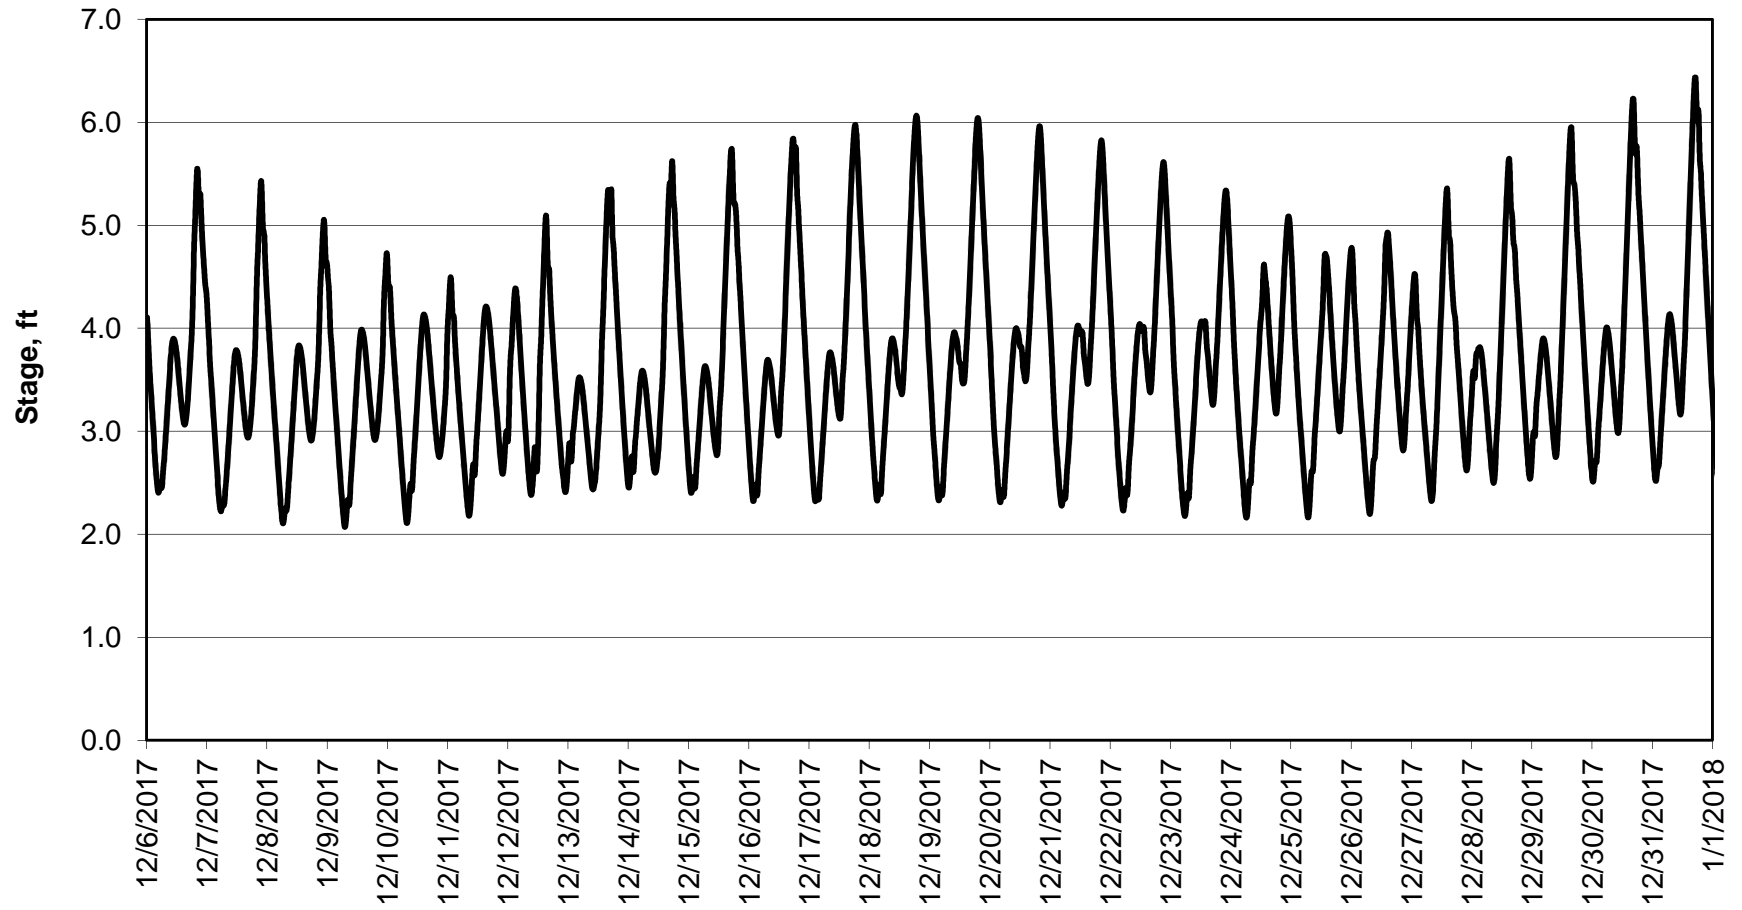

Forecasted Stage @ West of Union Island/Channel 218

Forecasted Stage Middle River @ Howard Road

Forecasted Stage @ Old River @ Tracy Road

Simulation Period 12/6/2017 thru 1/1/2018

Forecasted Stage @ Doughty Ct/Channel 205

Simulation Period 12/6/2017 thru 1/1/2018

Forecasted Stage @ East End of Grant Line Canal/Channel 204

Simulation Period 12/6/2017 thru 1/1/2018