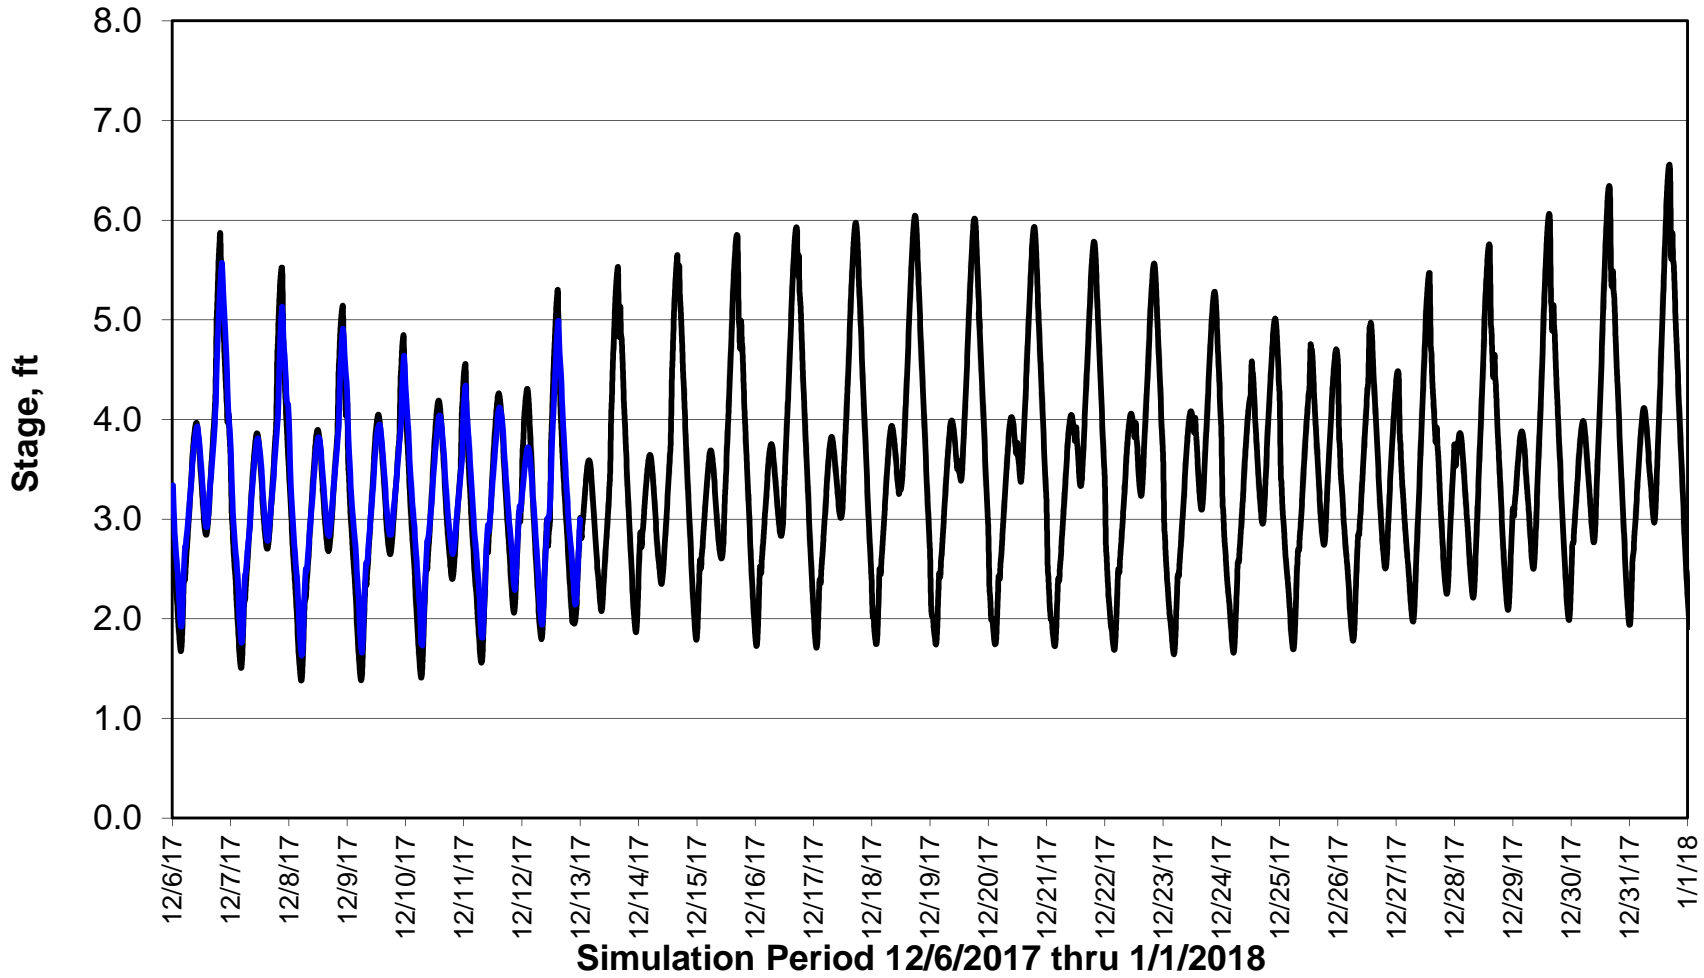

Forecasted Stage @ West of Union Island/Channel 218

Forecasted Stage Middle River @ Howard Road

Forecasted Stage @ Old River @ Tracy Road

Simulation Period 12/6/2017 thru 1/1/2018

Forecasted Stage @ Doughty Ct/Channel 205

Simulation Period 12/6/2017 thru 1/1/2018

Forecasted Stage @ East End of Grant Line Canal/Channel 204

Simulation Period 12/6/2017 thru 1/1/2018