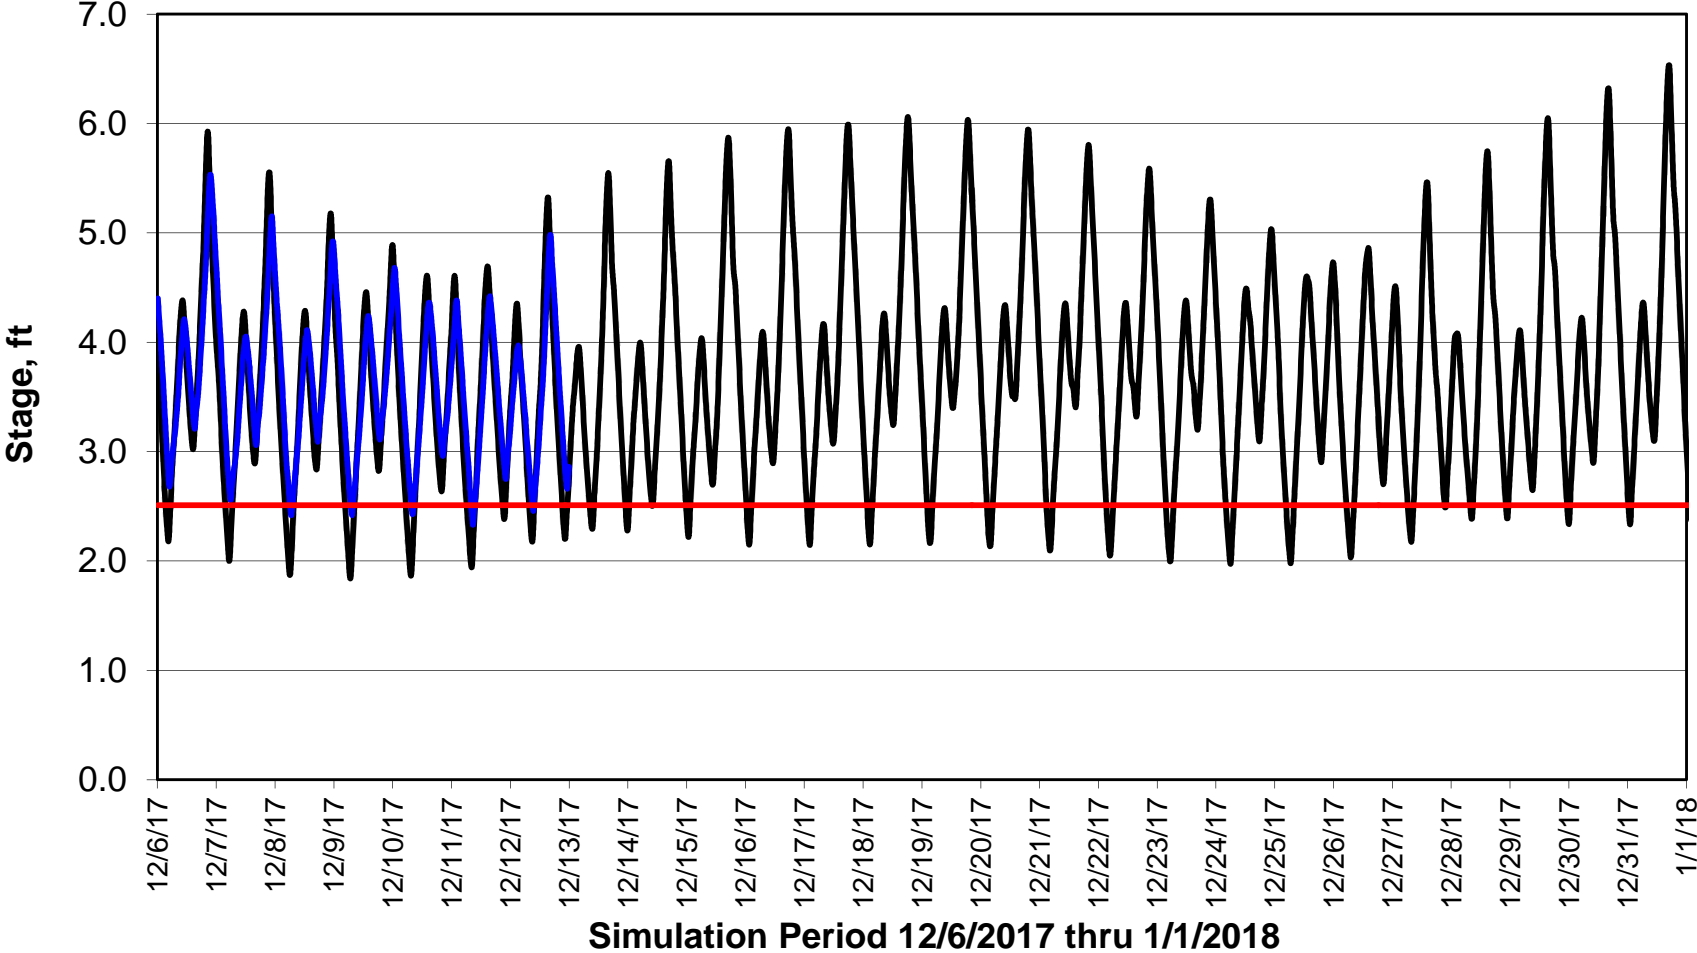

Forecasted Stage @ West of Union Island/Channel 218

Forecasted Stage Middle River @ Howard Road

Forecasted Stage @ Old River @ Tracy Road

Simulation Period 12/6/2017 thru 1/1/2018

Forecasted Stage @ Doughty Ct/Channel 205

Simulation Period 12/6/2017 thru 1/1/2018

Forecasted Stage @ East End of Grant Line Canal/Channel 204

Simulation Period 12/6/2017 thru 1/1/2018