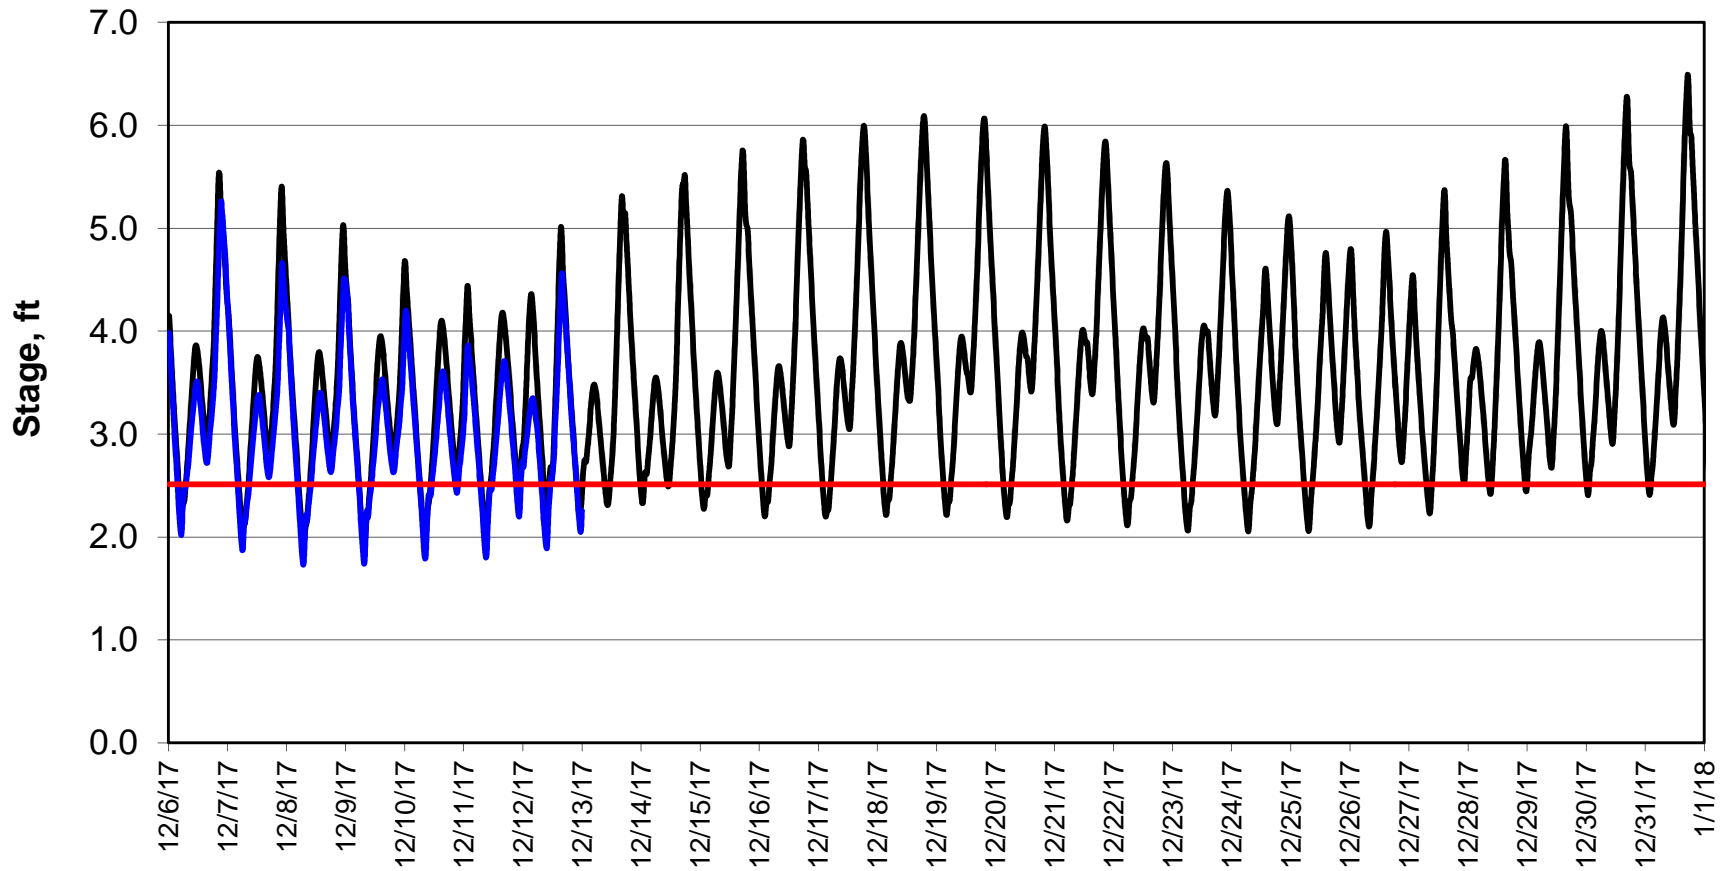

Forecasted Stage @ West of Union Island/Channel 218

Forecasted Stage Middle River @ Howard Road

Forecasted Stage @ Old River @ Tracy Road

Simulation Period 12/6/2017 thru 1/1/2018

Forecasted Stage @ Doughty Ct/Channel 205

Simulation Period 12/6/2017 thru 1/1/2018

Forecasted Stage @ East End of Grant Line Canal/Channel 204

Simulation Period 12/6/2017 thru 1/1/2018