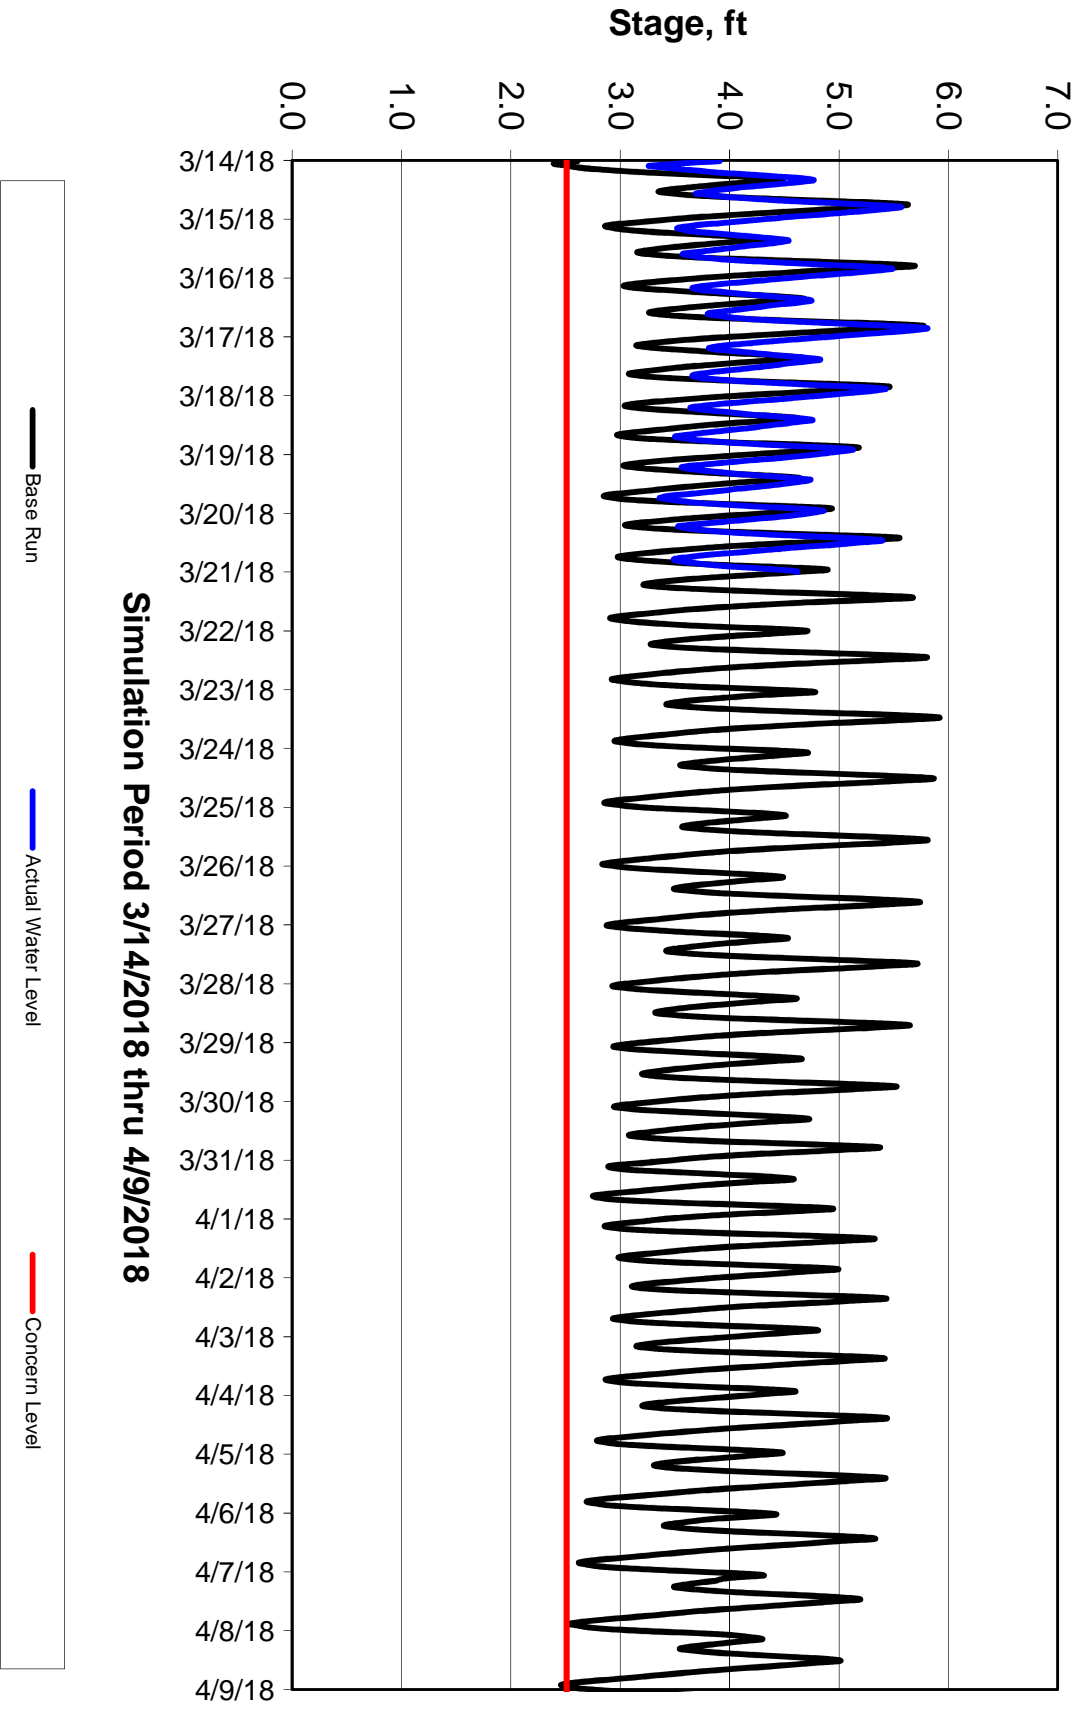

Forecasted Stage @ West of Union Island/Channel 218

Forecasted Stage Middle River @ Howard Road

Forecasted Stage @ Old River @ Tracy Road

Forecasted Stage @ Doughty Ct/Channel 205

Simulation Period 3/14/2018 thru 4/9/2018

Forecasted Stage @ East End of Grant Line Canal/Channel 204

Simulation Period 3/14/2018 thru 4/9/2018

— Base Run