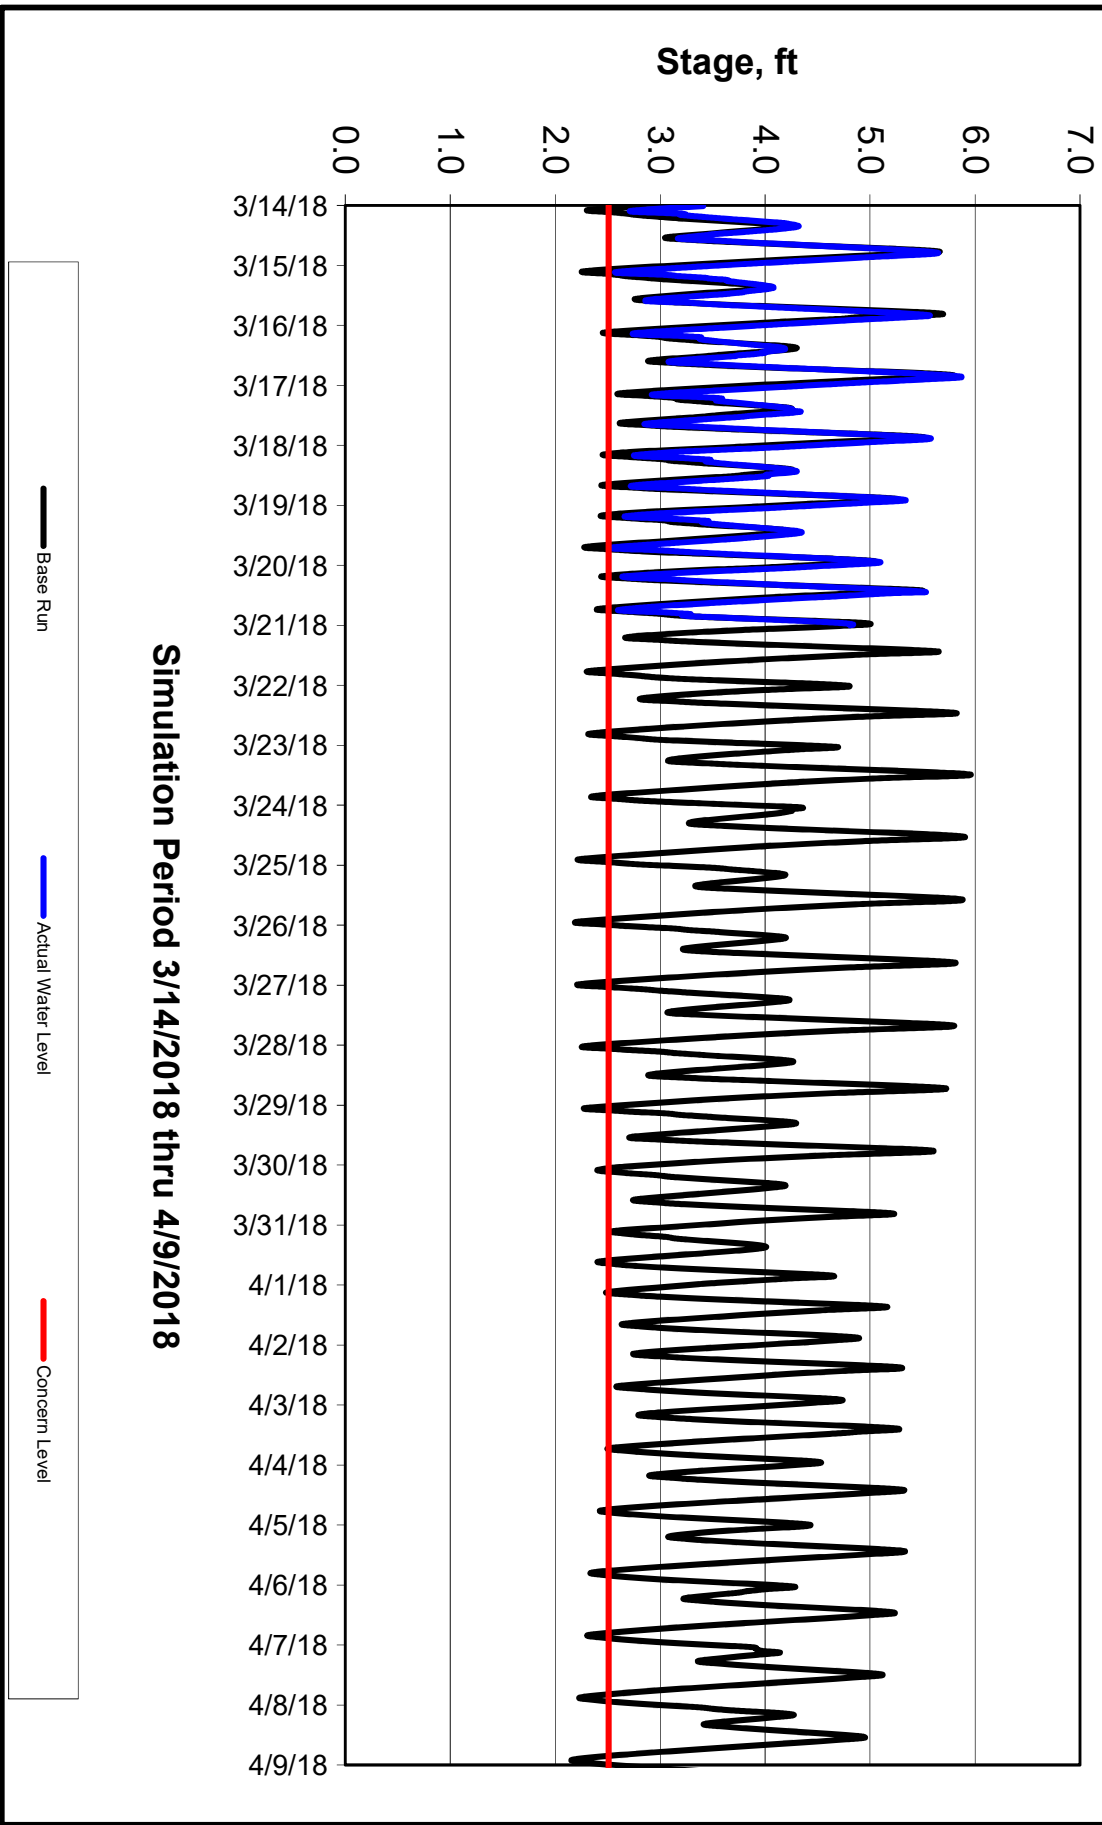

Forecasted Stage @ West of Union Island/Channel 218

Forecasted Stage Middle River @ Howard Road

Forecasted Stage @ Old River @ Tracy Road

Forecasted Stage @ Doughty Ct/Channel 205

Simulation Period 3/14/2018 thru 4/9/2018

Forecasted Stage @ East End of Grant Line Canal/Channel 204

Simulation Period 3/14/2018 thru 4/9/2018

— Base Run