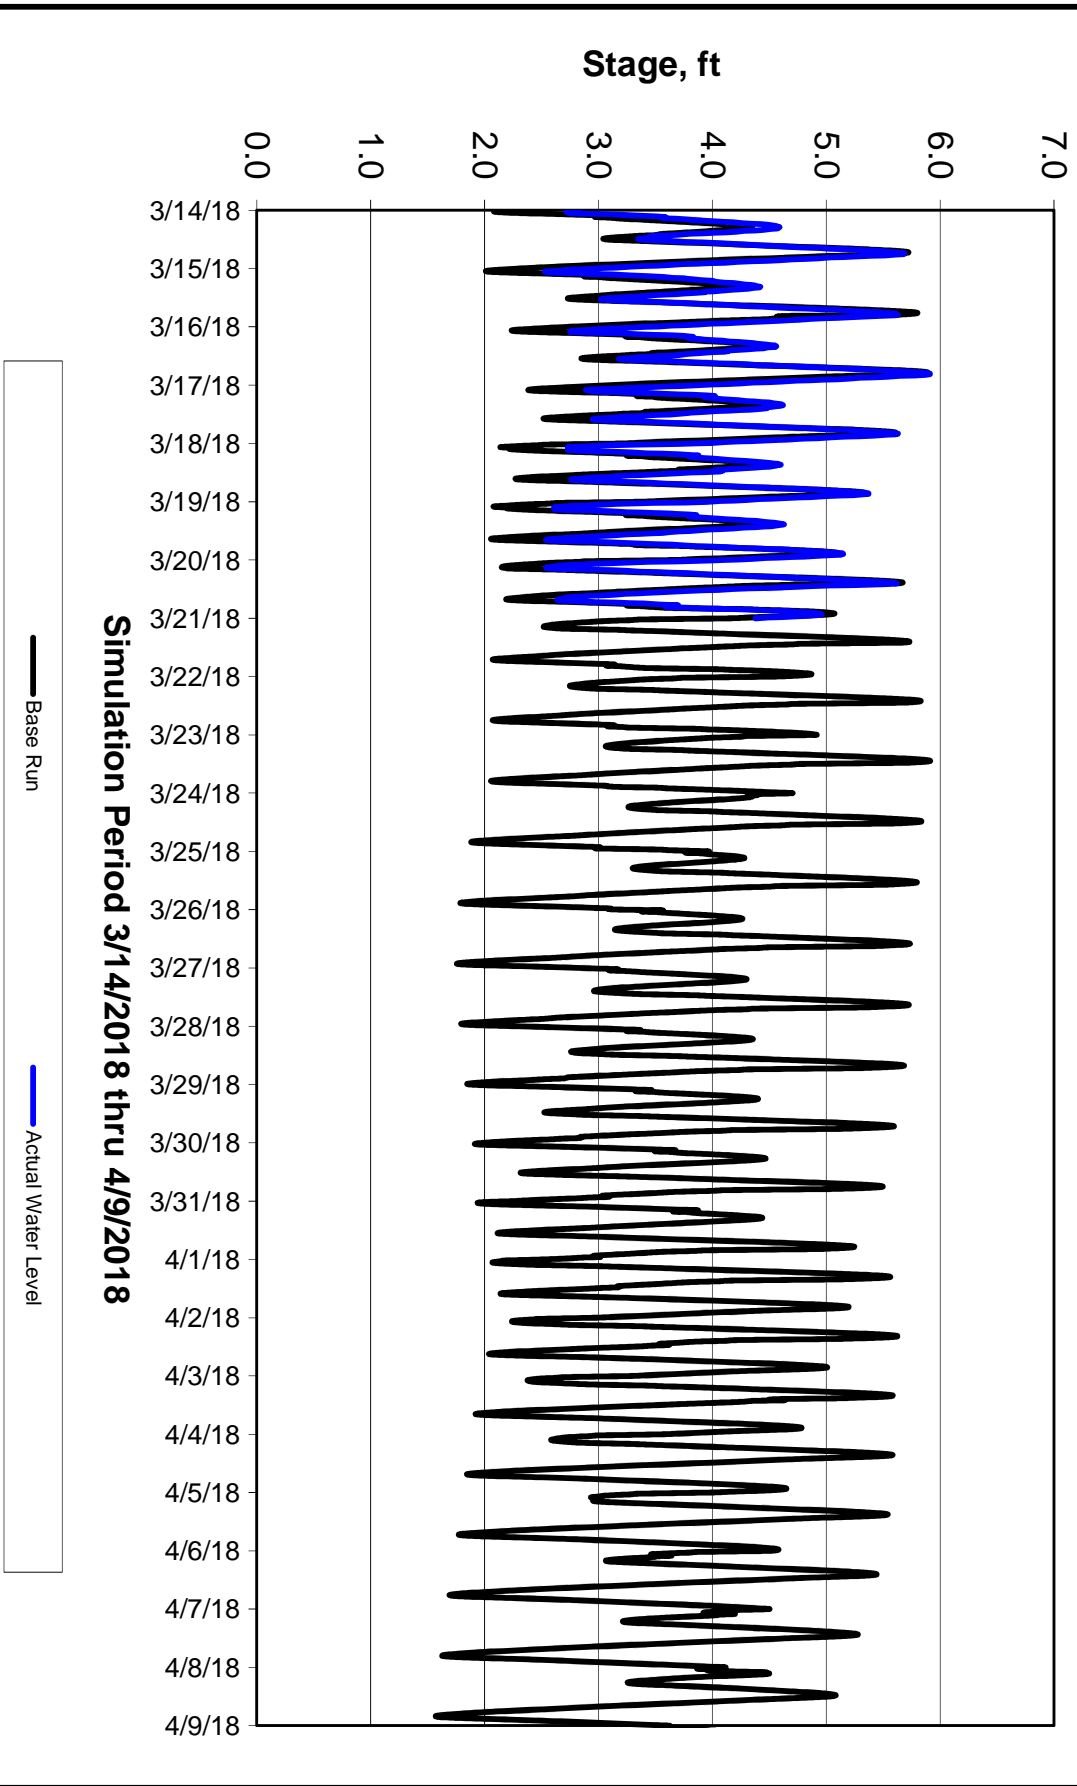

Forecasted Stage @ West of Union Island/Channel 218

Forecasted Stage Middle River @ Howard Road

Forecasted Stage @ Old River @ Tracy Road

Forecasted Stage @ Doughty Ct/Channel 205

Simulation Period 3/14/2018 thru 4/9/2018

Forecasted Stage @ East End of Grant Line Canal/Channel 204

Simulation Period 3/14/2018 thru 4/9/2018

— Base Run