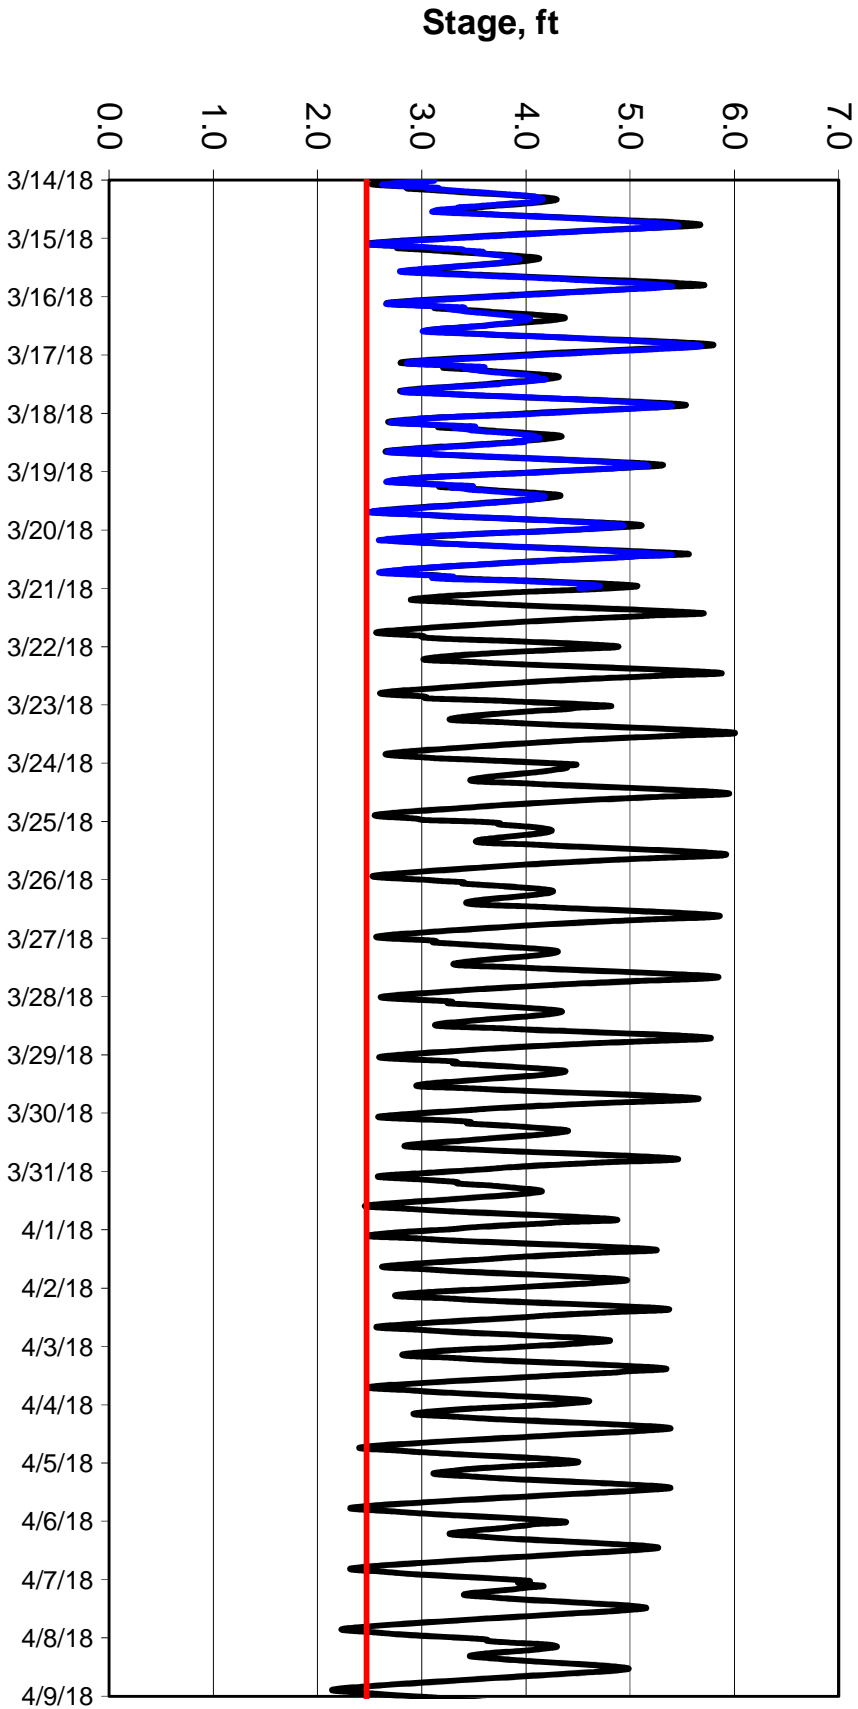

Forecasted Stage @ West of Union Island/Channel 218

Forecasted Stage Middle River @ Howard Road

Forecasted Stage @ Old River @ Tracy Road

Forecasted Stage @ Doughty Ct/Channel 205

Simulation Period 3/14/2018 thru 4/9/2018

Forecasted Stage @ East End of Grant Line Canal/Channel 204

Simulation Period 3/14/2018 thru 4/9/2018

— Base Run