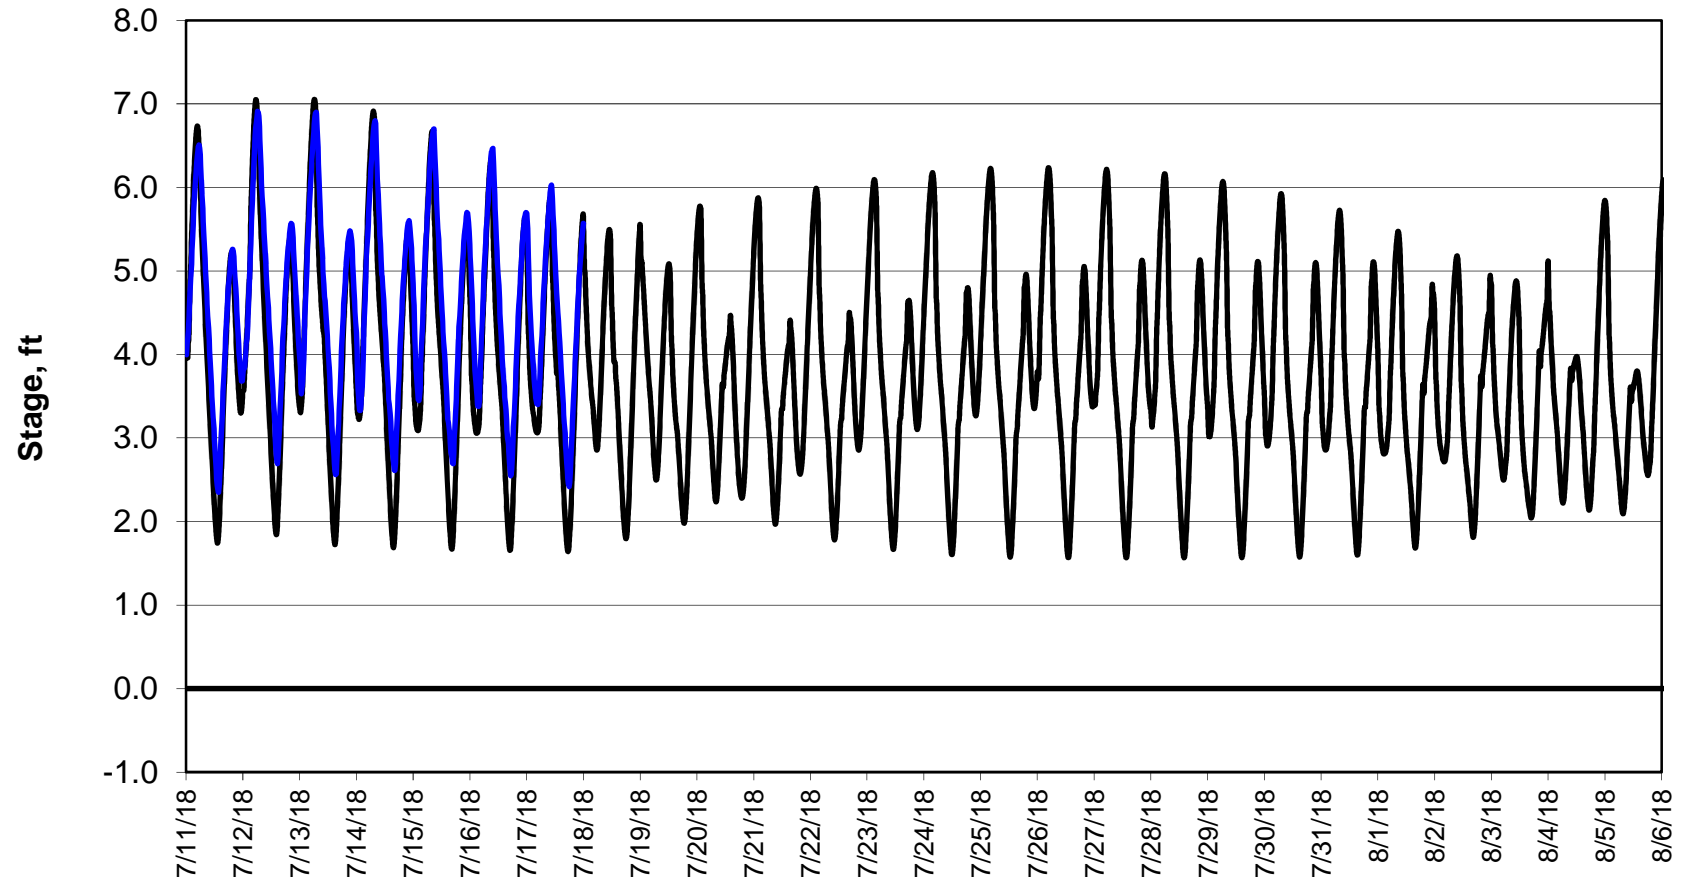

Forecasted Stage @ West of Union Island/Channel 218

Simulation Period 7/11/2018 thru 8/6/2018

Forecasted Stage Middle River @ Howard Road

Simulation Period 7/11/2018 thru 8/6/2018

Forecasted Stage @ Old River @ Tracy Road

Simulation Period 7/11/2018 thru 8/6/2018

Forecasted Stage @ Doughty Ct/Channel 205

Simulation Period 7/11/2018 thru 8/6/2018

Forecasted Stage @ East End of Grant Line Canal/Channel 204

Simulation Period 7/11/2018 thru 8/6/2018