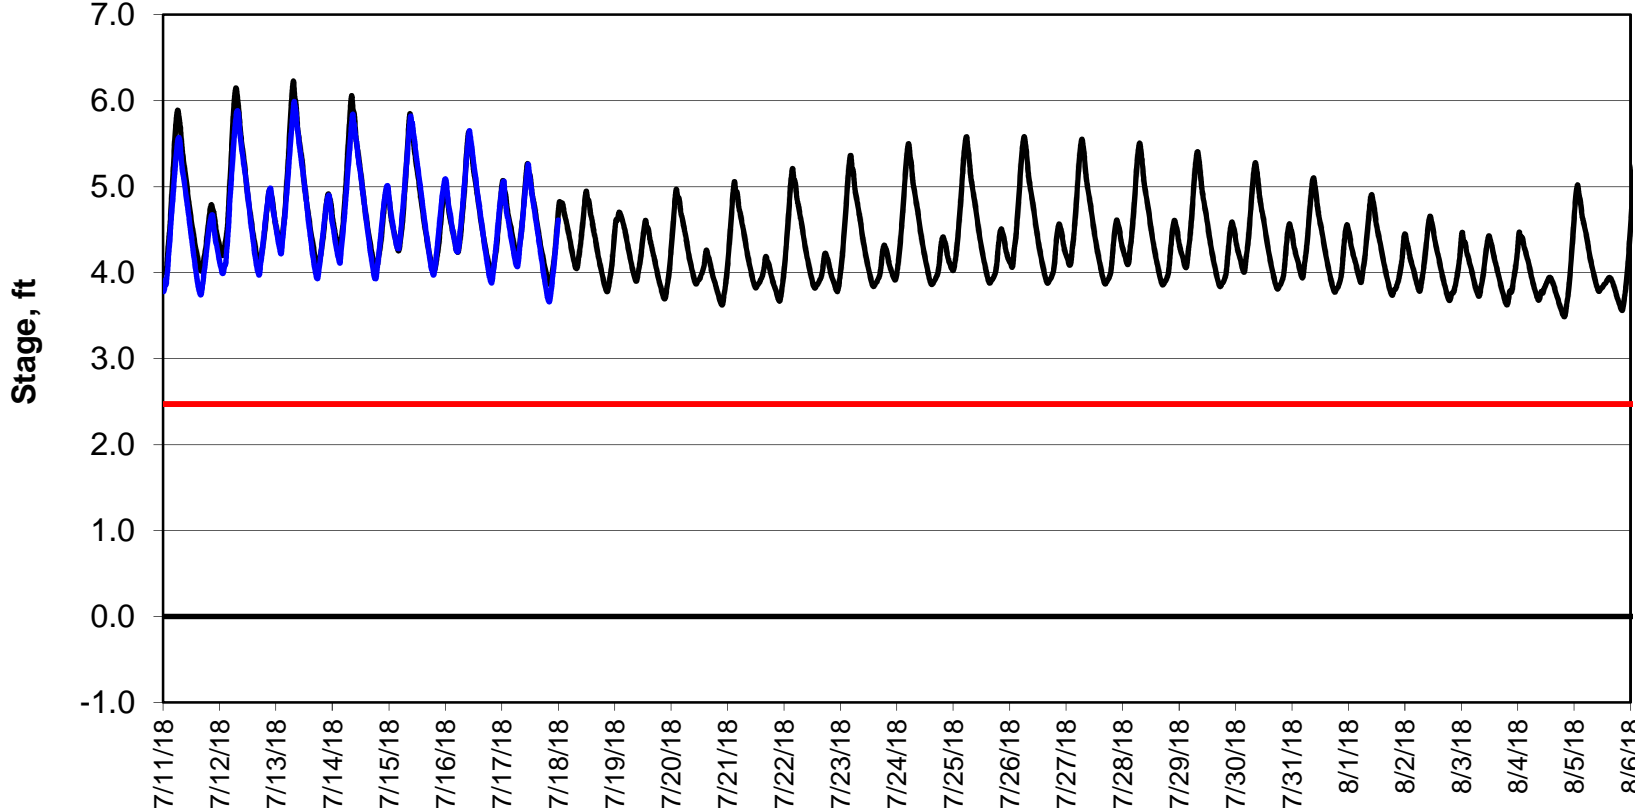

Forecasted Stage @ West of Union Island/Channel 218

Simulation Period 7/11/2018 thru 8/6/2018

Forecasted Stage Middle River @ Howard Road

Simulation Period 7/11/2018 thru 8/6/2018

Forecasted Stage @ Old River @ Tracy Road

Simulation Period 7/11/2018 thru 8/6/2018

Forecasted Stage @ Doughty Ct/Channel 205

Simulation Period 7/11/2018 thru 8/6/2018

Forecasted Stage @ East End of Grant Line Canal/Channel 204

Simulation Period 7/11/2018 thru 8/6/2018