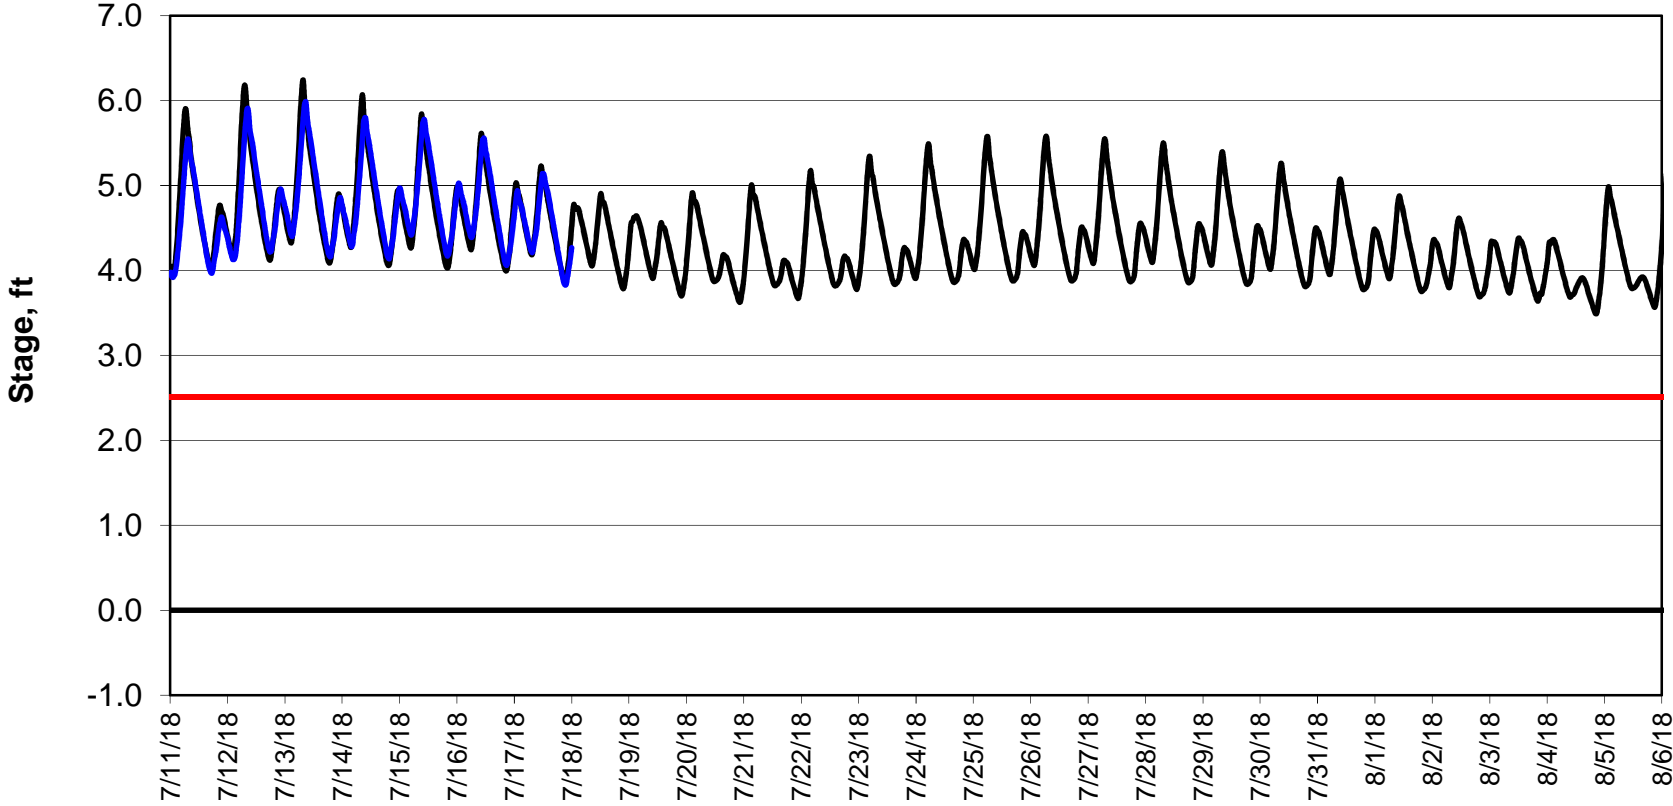

Forecasted Stage @ West of Union Island/Channel 218

Simulation Period 7/11/2018 thru 8/6/2018

Forecasted Stage Middle River @ Howard Road

Simulation Period 7/11/2018 thru 8/6/2018

Forecasted Stage @ Old River @ Tracy Road

Simulation Period 7/11/2018 thru 8/6/2018

Forecasted Stage @ Doughty Ct/Channel 205

Simulation Period 7/11/2018 thru 8/6/2018

Forecasted Stage @ East End of Grant Line Canal/Channel 204

Simulation Period 7/11/2018 thru 8/6/2018