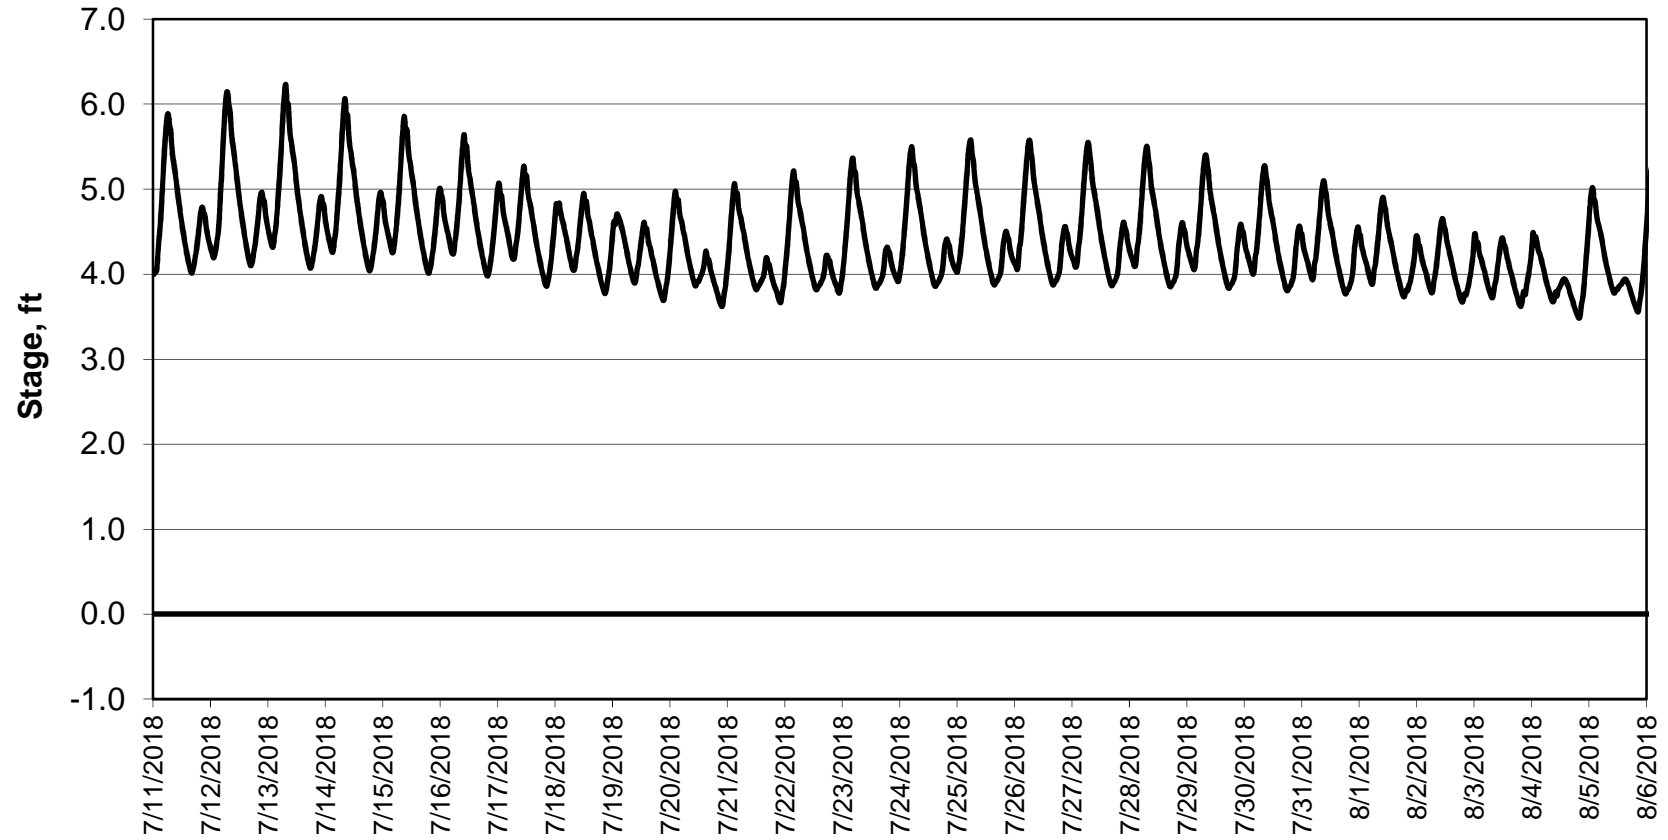

Simulation Period 7/11/2018 thru 8/6/2018

Forecasted Stage @ Doughty Ct/Channel 205

Simulation Period 7/11/2018 thru 8/6/2018

Forecasted Stage @ East End of Grant Line Canal/Channel 204

Simulation Period 7/11/2018 thru 8/6/2018