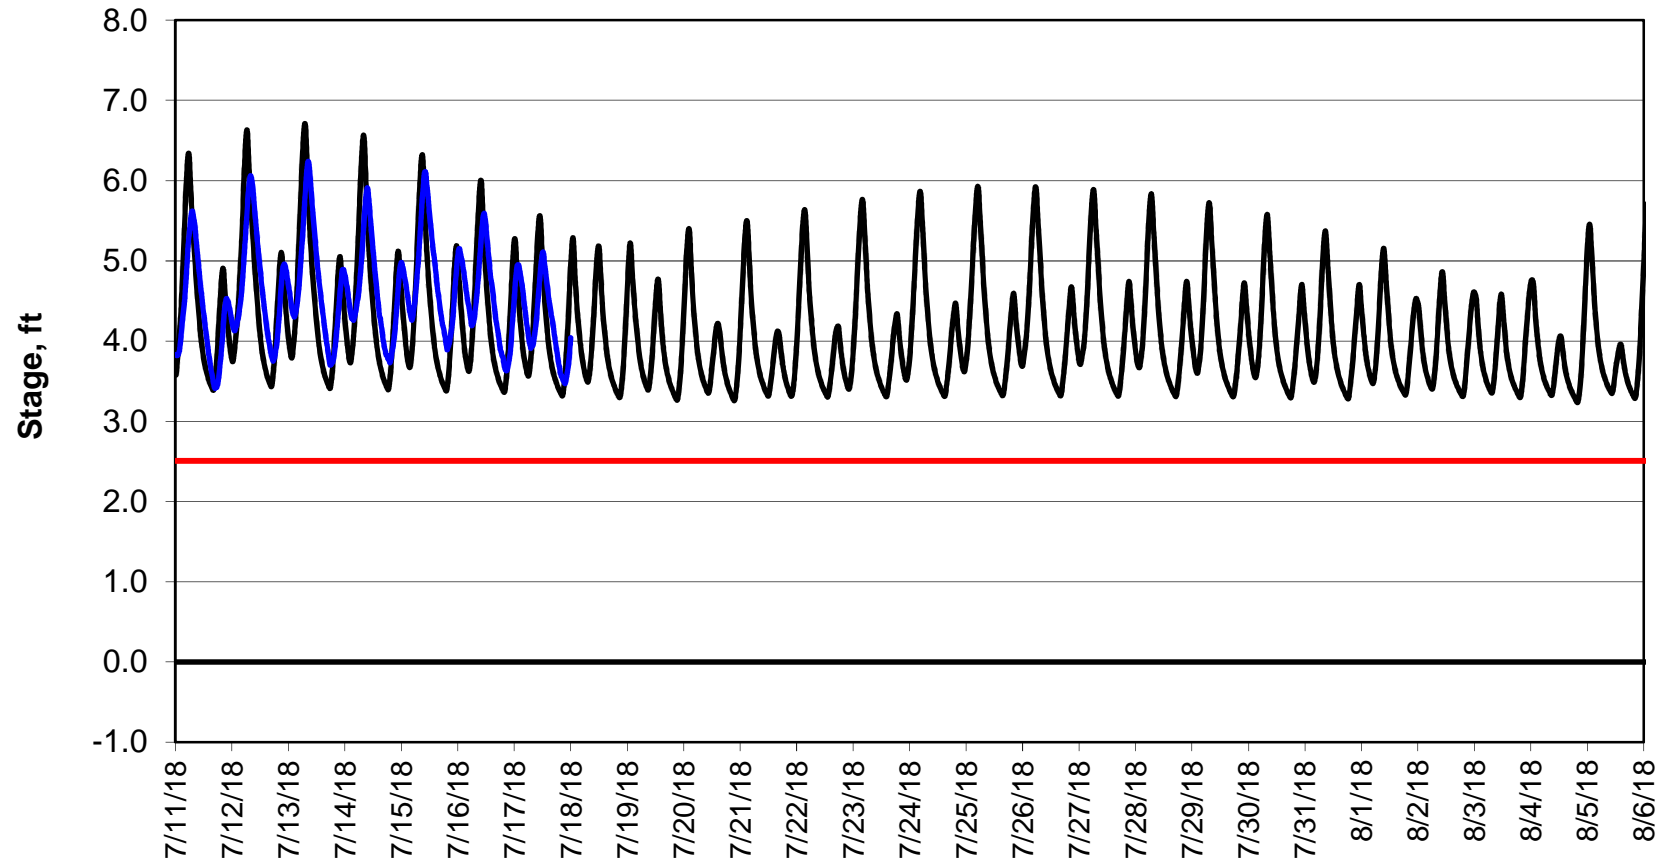

Forecasted Stage @ West of Union Island/Channel 218

Simulation Period 7/11/2018 thru 8/6/2018

Forecasted Stage Middle River @ Howard Road

Simulation Period 7/11/2018 thru 8/6/2018

Forecasted Stage @ Old River @ Tracy Road

Simulation Period 7/11/2018 thru 8/6/2018

Forecasted Stage @ Doughty Ct/Channel 205

Simulation Period 7/11/2018 thru 8/6/2018

Forecasted Stage @ East End of Grant Line Canal/Channel 204

Simulation Period 7/11/2018 thru 8/6/2018