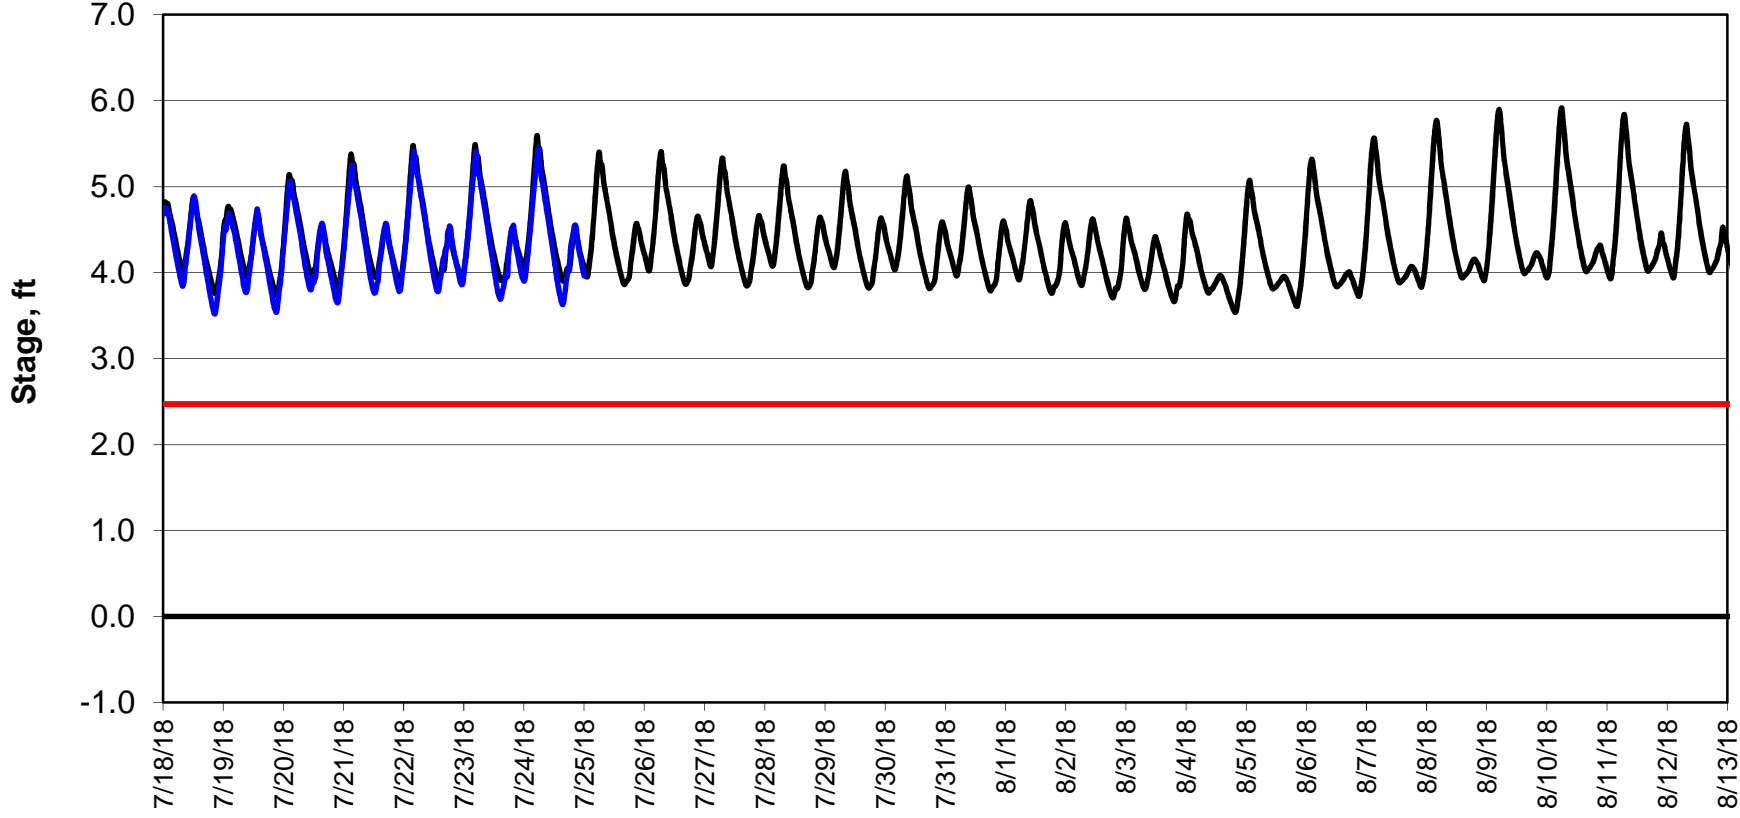

### Forecasted Stage Middle River @ Howard Road

Simulation Period 7/18/2018 thru 8/13/2018

### Forecasted Stage @ Old River @ Tracy Road

Simulation Period 7/18/2018 thru 8/13/2018

### Forecasted Stage @ Doughty Ct/Channel 205

Simulation Period 7/18/2018 thru 8/13/2018

### Forecasted Stage @ East End of Grant Line Canal/Channel 204

Simulation Period 7/18/2018 thru 8/13/2018

— With Transfers