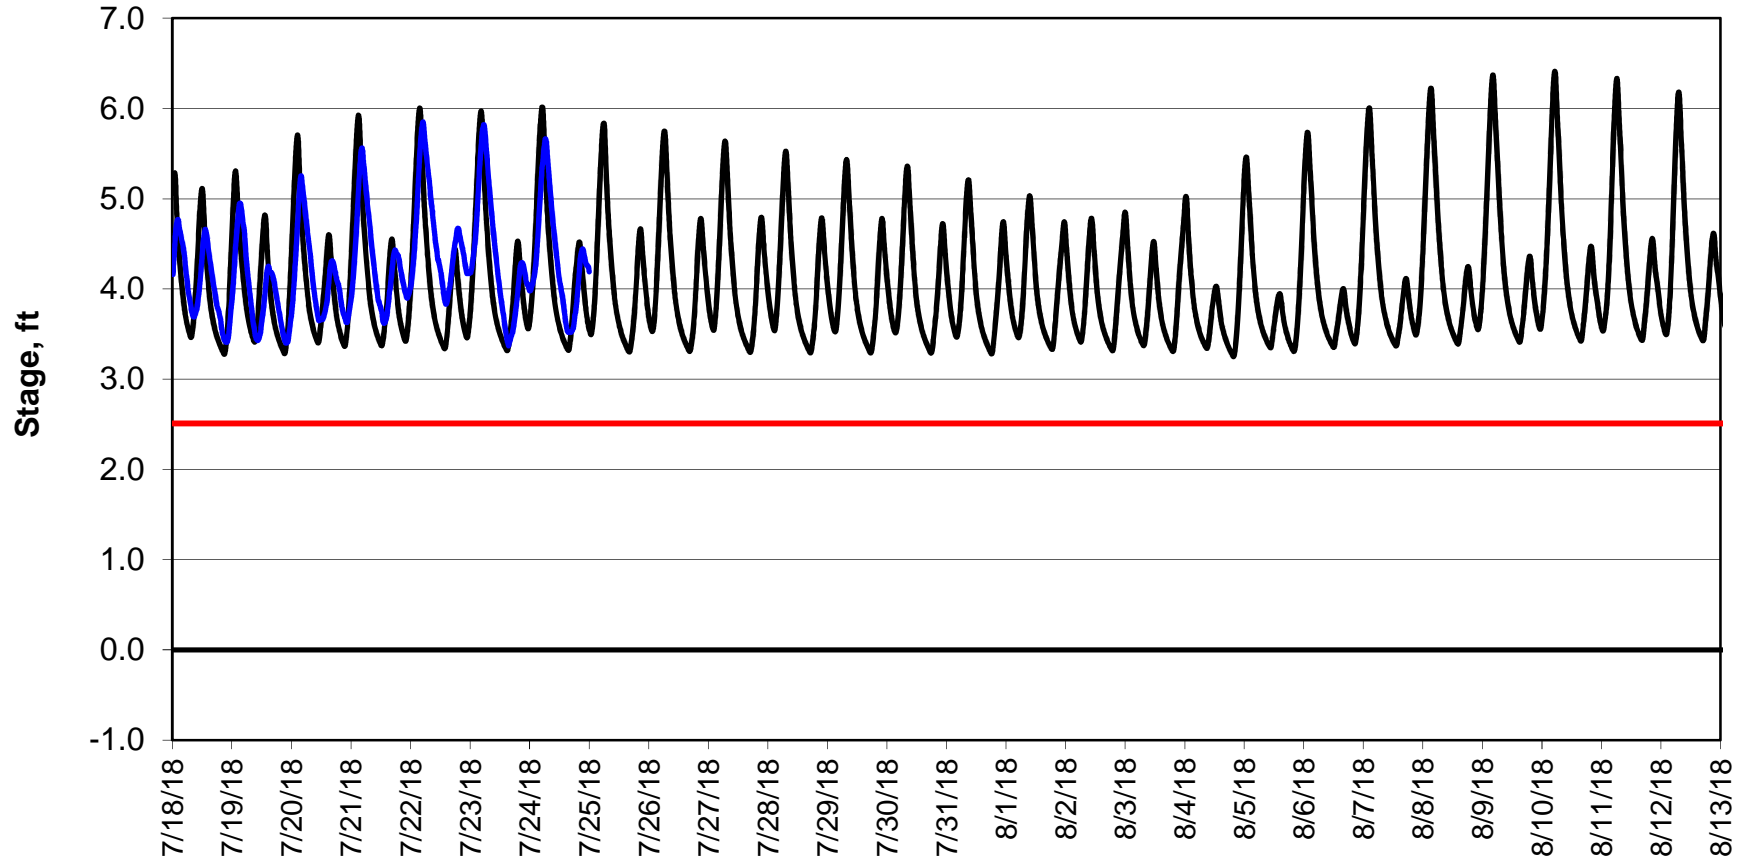

### Forecasted Stage @ West of Union Island/Channel 218

Simulation Period 7/18/2018 thru 8/13/2018

### Forecasted Stage Middle River @ Howard Road

Simulation Period 7/18/2018 thru 8/13/2018

### Forecasted Stage @ Old River @ Tracy Road

Simulation Period 7/18/2018 thru 8/13/2018

### Forecasted Stage @ Doughty Ct/Channel 205

Simulation Period 7/18/2018 thru 8/13/2018