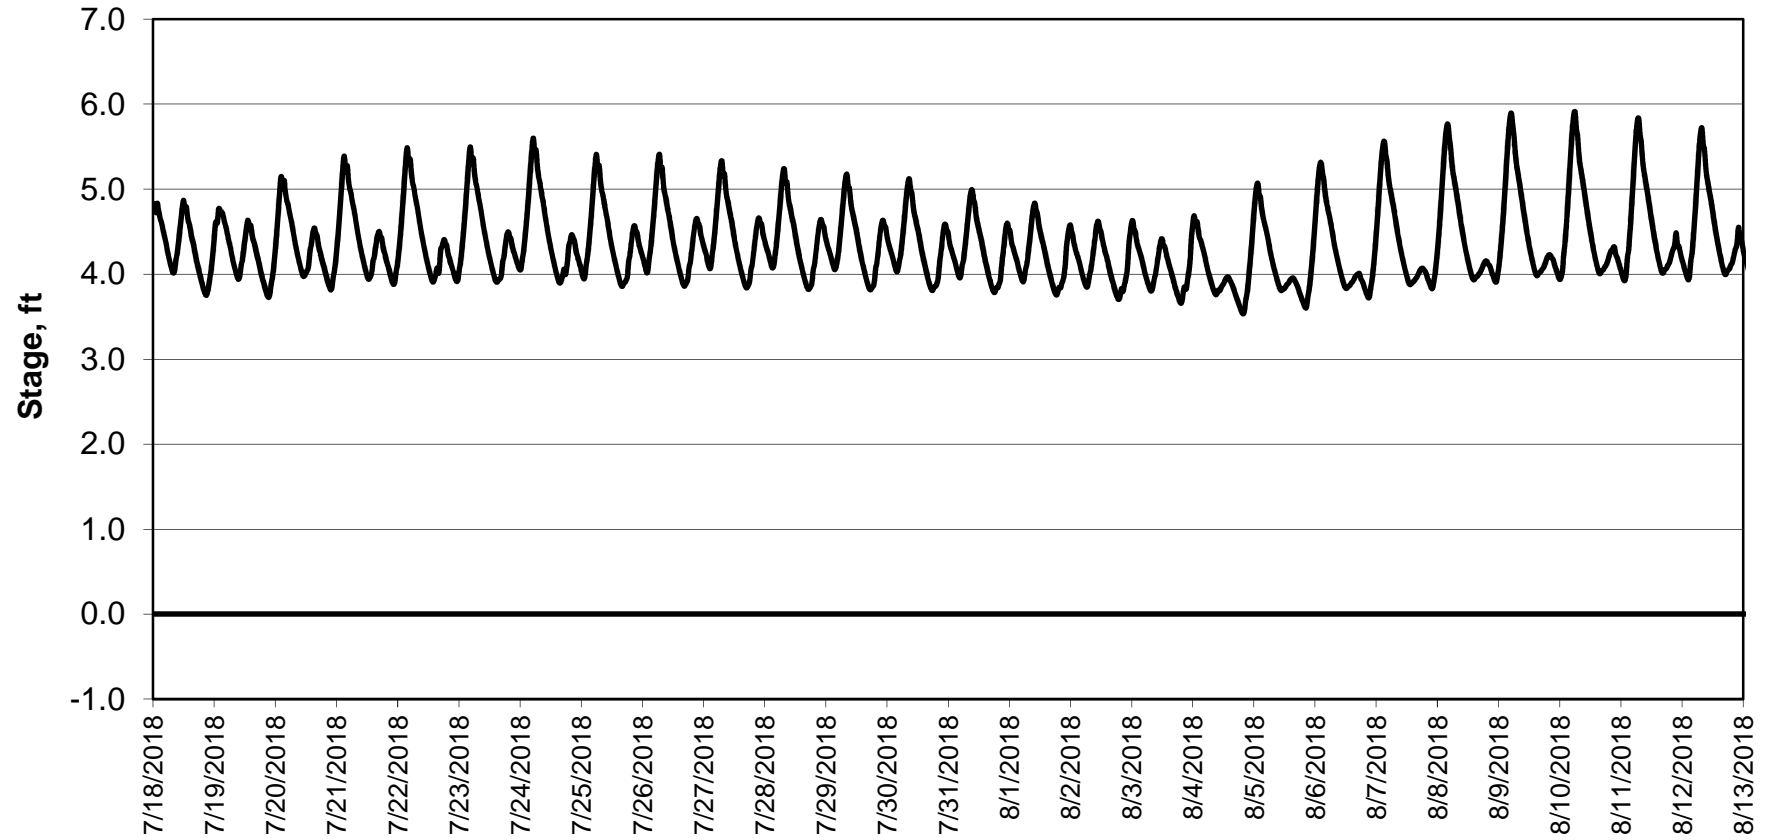

### Forecasted Stage @ Old River @ Tracy Road

Simulation Period 7/18/2018 thru 8/13/2018

### Forecasted Stage @ Doughty Ct/Channel 205

Simulation Period 7/18/2018 thru 8/13/2018

### Forecasted Stage @ East End of Grant Line Canal/Channel 204

Simulation Period 7/18/2018 thru 8/13/2018

— With Transfers