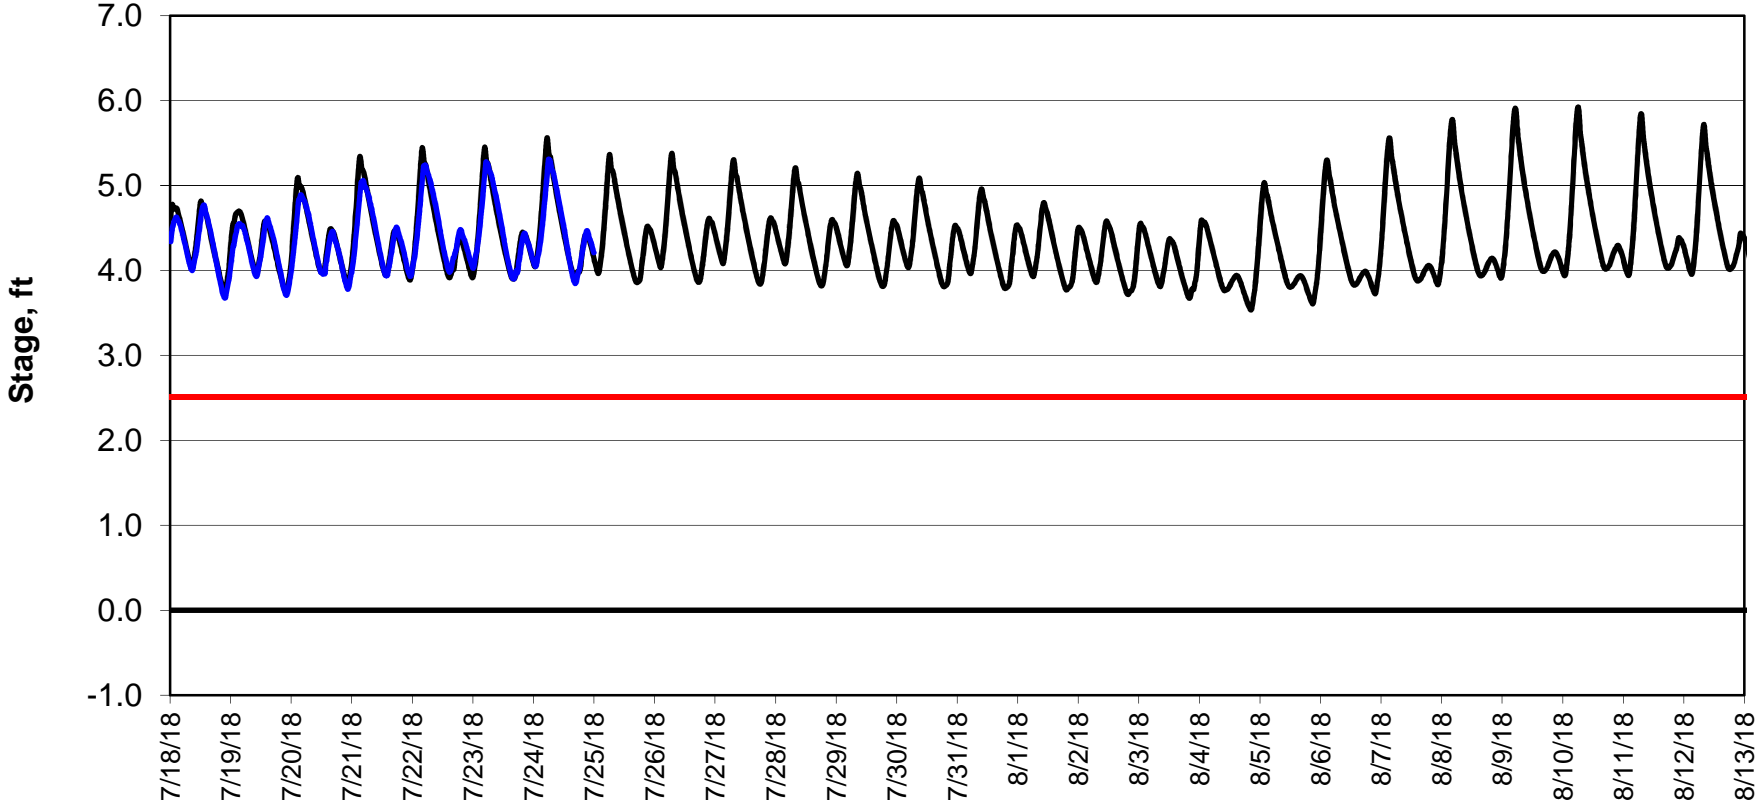

### Forecasted Stage @ West of Union Island/Channel 218

Simulation Period 7/18/2018 thru 8/13/2018

### Forecasted Stage Middle River @ Howard Road

Simulation Period 7/18/2018 thru 8/13/2018

### Forecasted Stage @ Old River @ Tracy Road

Simulation Period 7/18/2018 thru 8/13/2018

### Forecasted Stage @ Doughty Ct/Channel 205

Simulation Period 7/18/2018 thru 8/13/2018