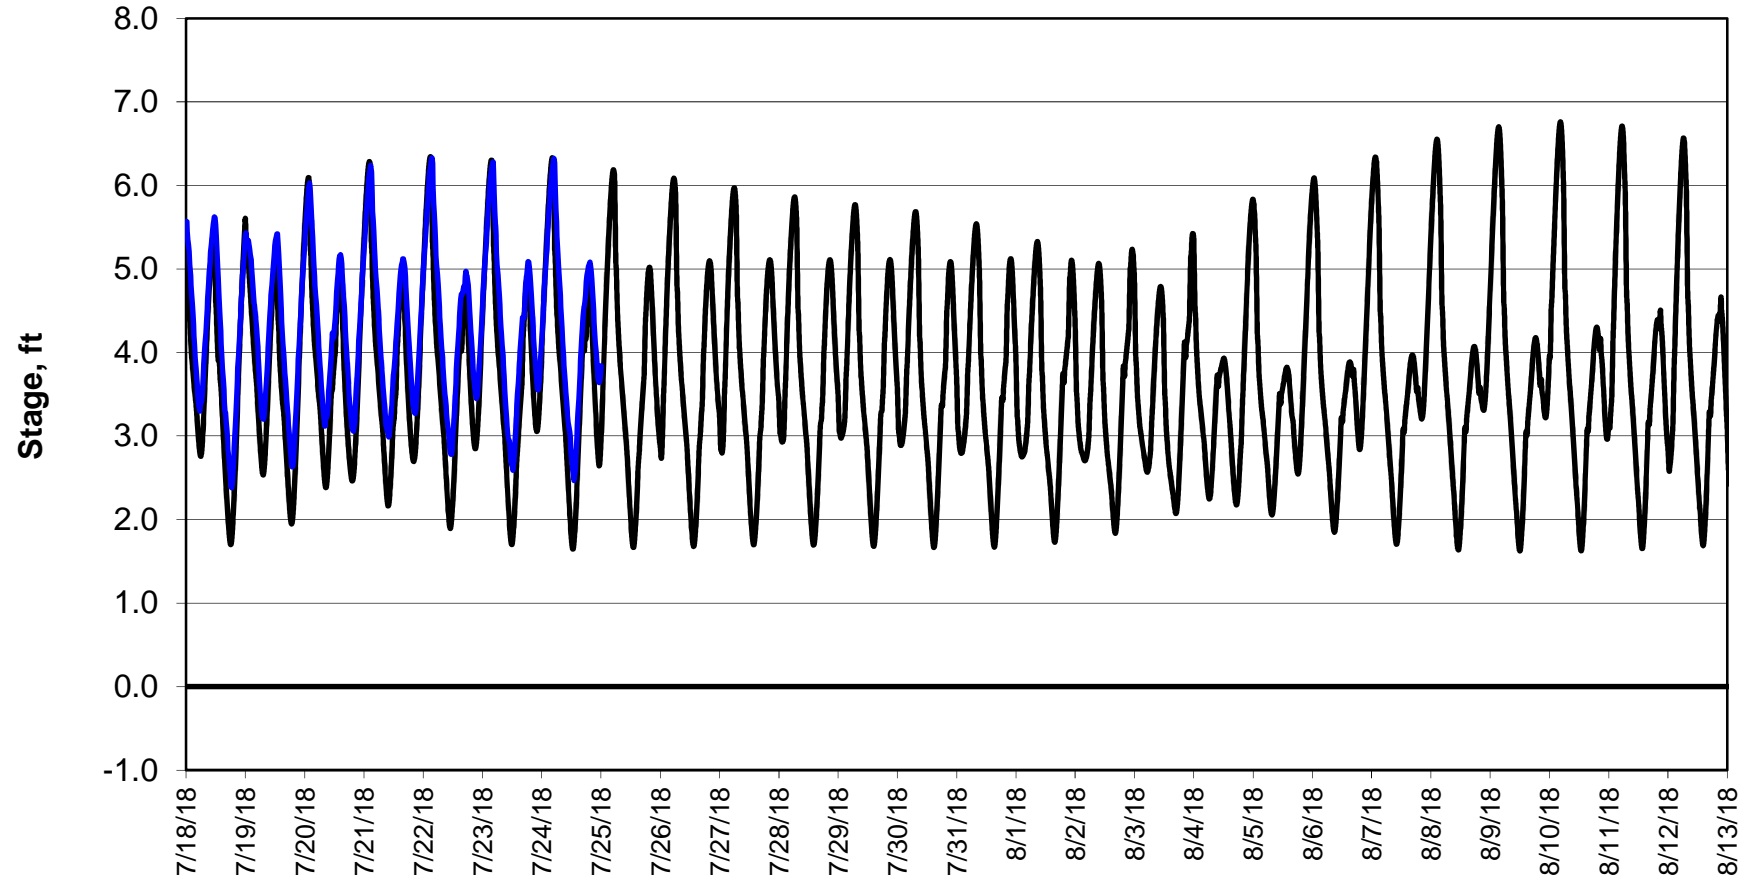

### Forecasted Stage @ West of Union Island/Channel 218

Simulation Period 7/18/2018 thru 8/13/2018

### Forecasted Stage Middle River @ Howard Road

Simulation Period 7/18/2018 thru 8/13/2018

### Forecasted Stage @ Old River @ Tracy Road

Simulation Period 7/18/2018 thru 8/13/2018

### Forecasted Stage @ East End of Grant Line Canal/Channel 204

Simulation Period 7/18/2018 thru 8/13/2018

— With Transfers