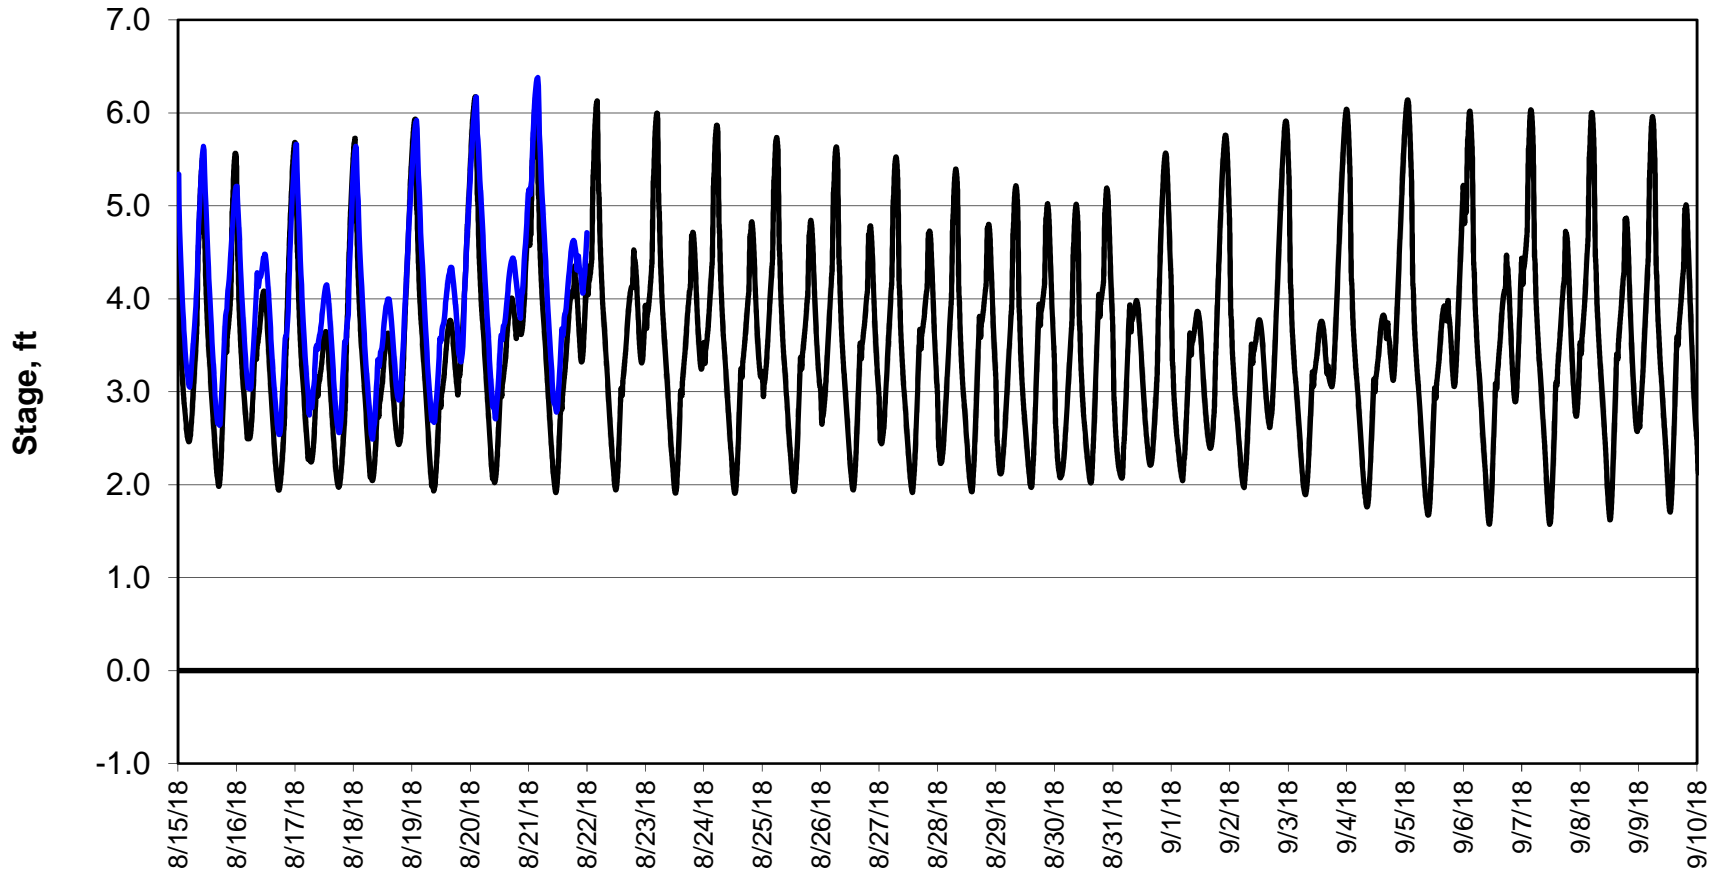

Forecasted Stage @ West of Union Island/Channel 218

Simulation Period 8/15/2018 thru 9/10/2018

Forecasted Stage Middle River @ Howard Road

Simulation Period 8/15/2018 thru 9/10/2018

Forecasted Stage @ Old River @ Tracy Road

Simulation Period 8/15/2018 thru 9/10/2018

Forecasted Stage @ Doughty Ct/Channel 205

Simulation Period 8/15/2018 thru 9/10/2018

Forecasted Stage @ East End of Grant Line Canal/Channel 204

Simulation Period 8/15/2018 thru 9/10/2018