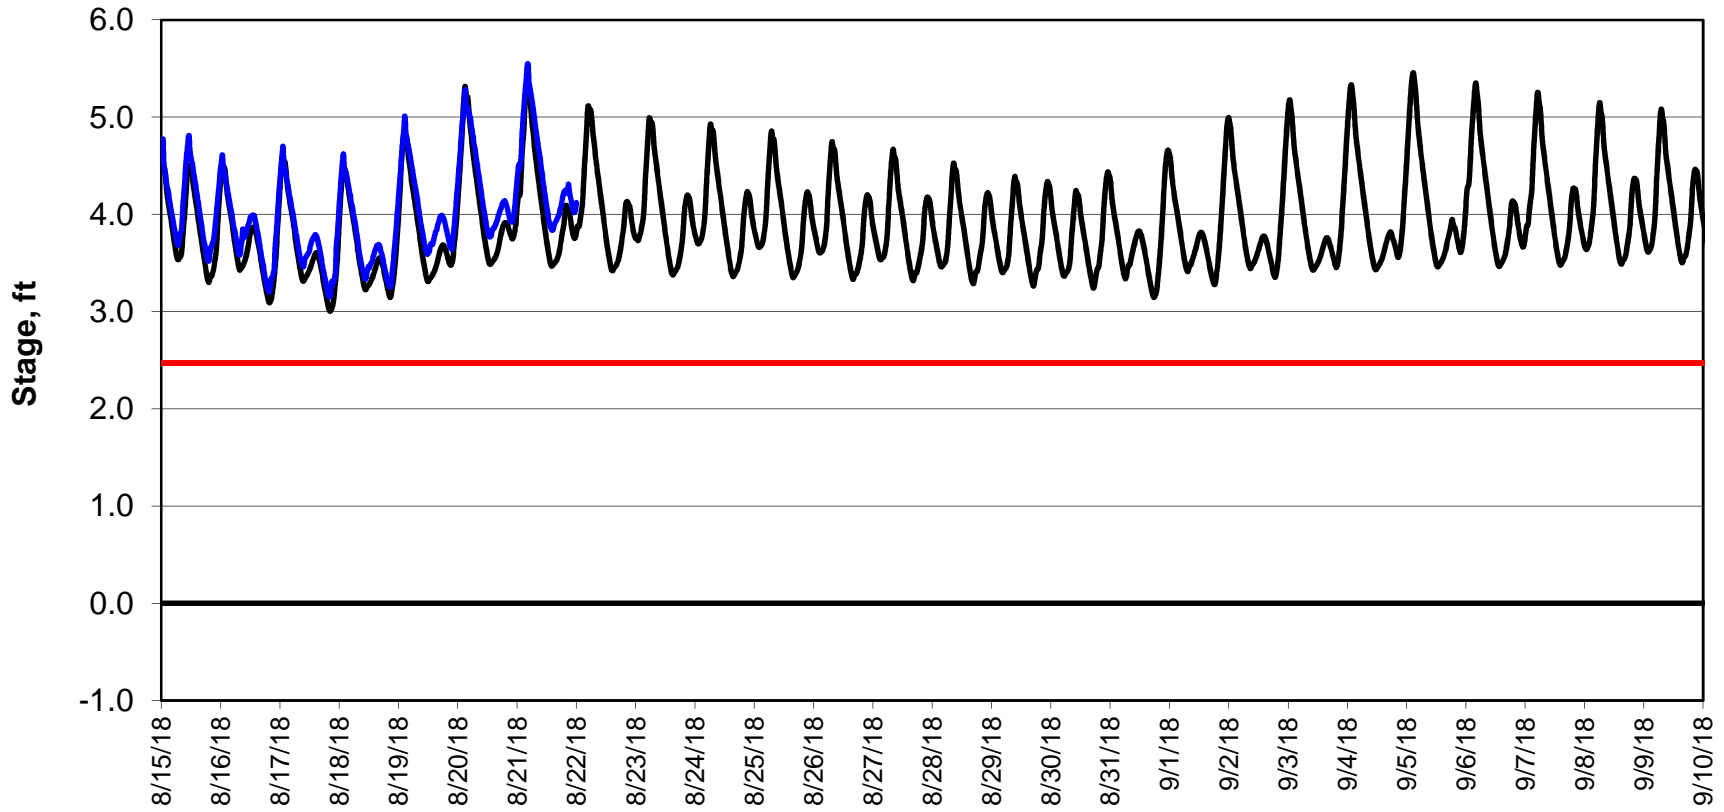

Forecasted Stage @ West of Union Island/Channel 218

Simulation Period 8/15/2018 thru 9/10/2018

Forecasted Stage Middle River @ Howard Road

Simulation Period 8/15/2018 thru 9/10/2018

Forecasted Stage @ Old River @ Tracy Road

Simulation Period 8/15/2018 thru 9/10/2018

Forecasted Stage @ Doughty Ct/Channel 205

Simulation Period 8/15/2018 thru 9/10/2018

Forecasted Stage @ East End of Grant Line Canal/Channel 204

Simulation Period 8/15/2018 thru 9/10/2018