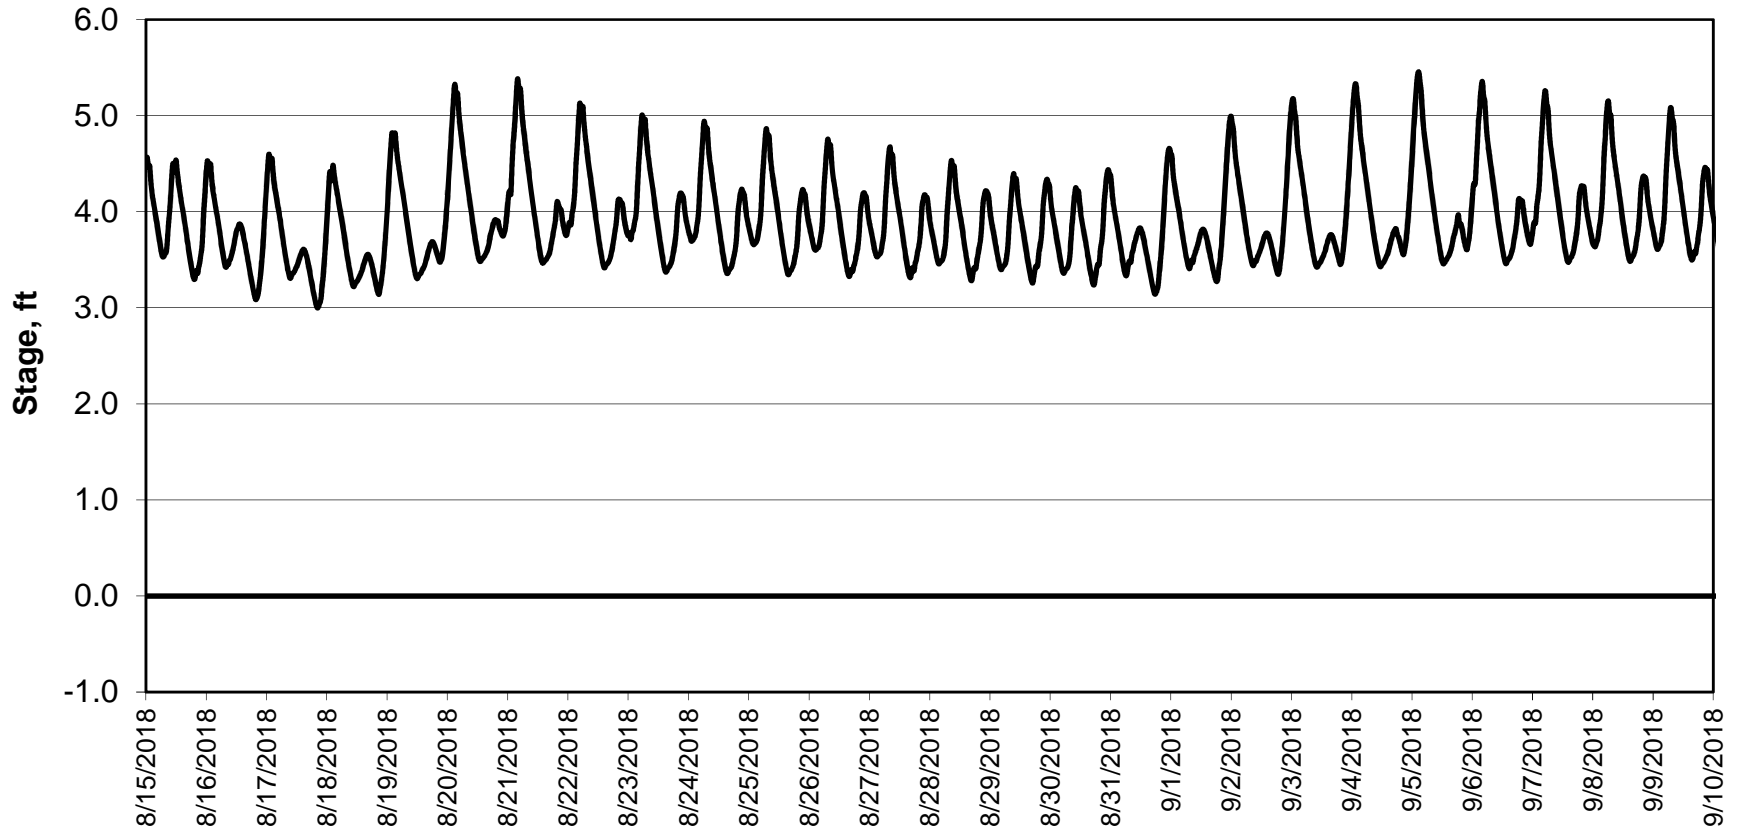

Simulation Period 8/15/2018 thru 9/10/2018

Forecasted Stage @ Doughty Ct/Channel 205

Simulation Period 8/15/2018 thru 9/10/2018

Forecasted Stage @ East End of Grant Line Canal/Channel 204

Simulation Period 8/15/2018 thru 9/10/2018