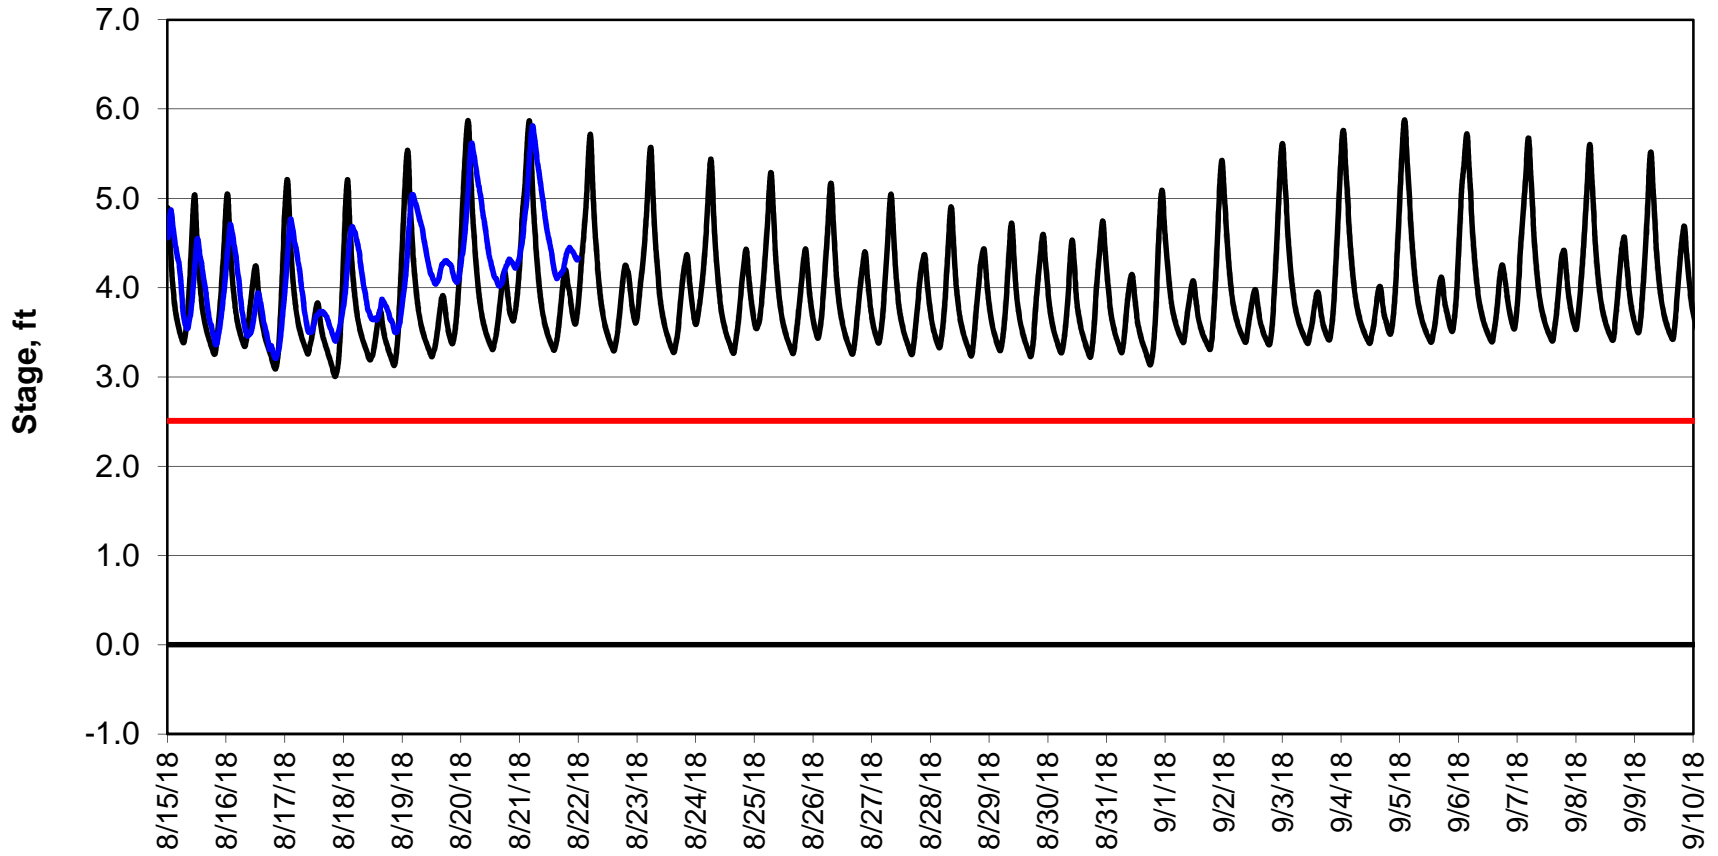

Forecasted Stage @ West of Union Island/Channel 218

Simulation Period 8/15/2018 thru 9/10/2018

Forecasted Stage Middle River @ Howard Road

Simulation Period 8/15/2018 thru 9/10/2018

Forecasted Stage @ Old River @ Tracy Road

Simulation Period 8/15/2018 thru 9/10/2018

Forecasted Stage @ Doughty Ct/Channel 205

Simulation Period 8/15/2018 thru 9/10/2018

Forecasted Stage @ East End of Grant Line Canal/Channel 204

Simulation Period 8/15/2018 thru 9/10/2018