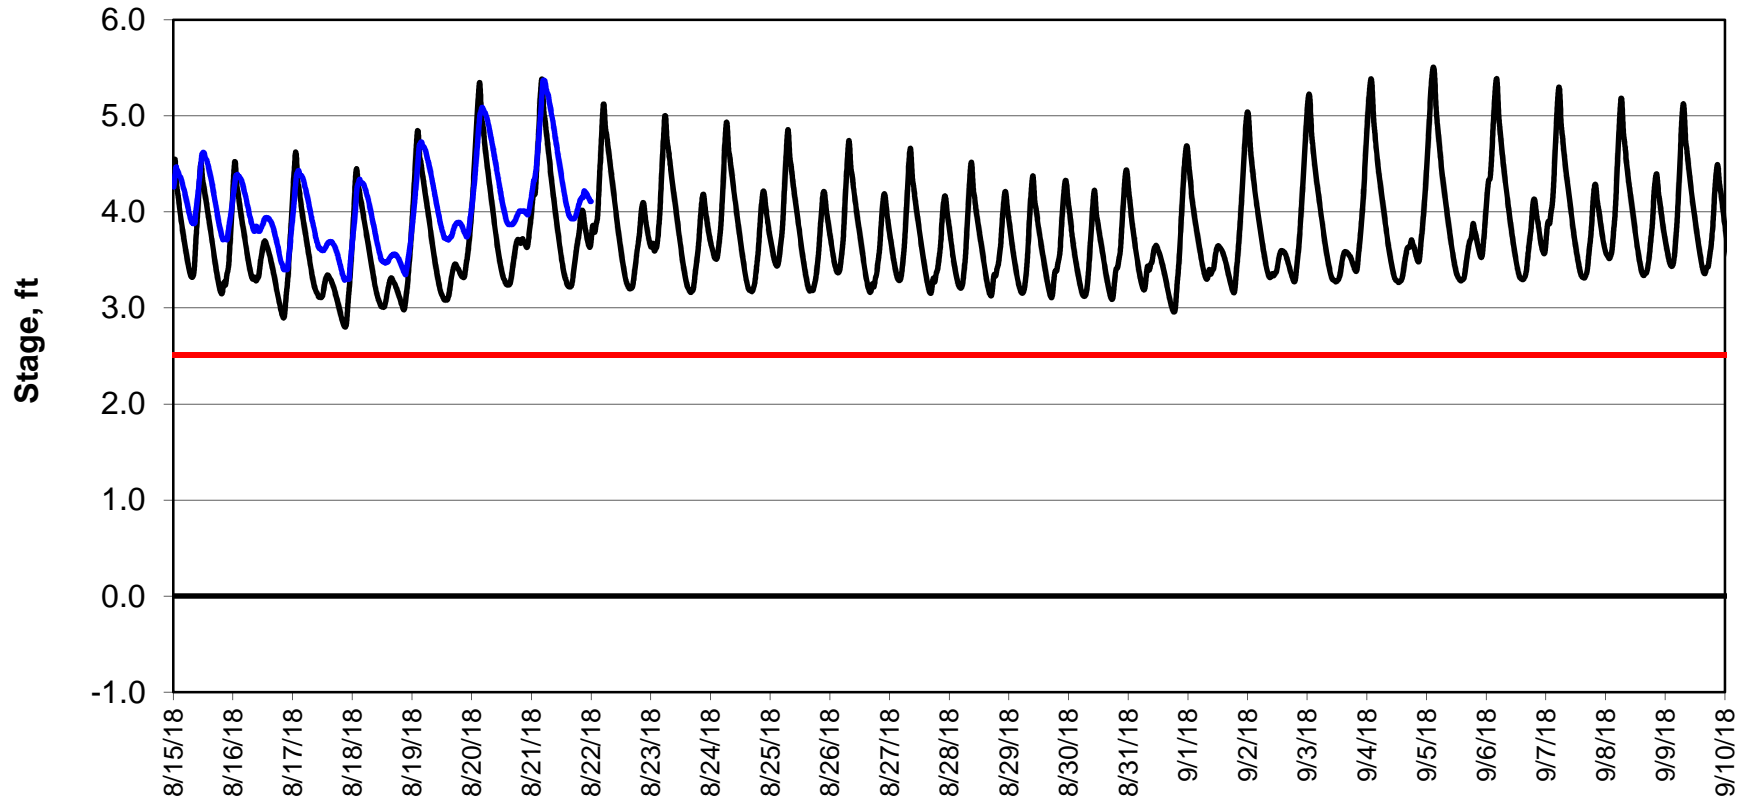

Forecasted Stage @ West of Union Island/Channel 218

Simulation Period 8/15/2018 thru 9/10/2018

Forecasted Stage Middle River @ Howard Road

Simulation Period 8/15/2018 thru 9/10/2018

Forecasted Stage @ Old River @ Tracy Road

Simulation Period 8/15/2018 thru 9/10/2018

Forecasted Stage @ Doughty Ct/Channel 205

Simulation Period 8/15/2018 thru 9/10/2018

Forecasted Stage @ East End of Grant Line Canal/Channel 204

Simulation Period 8/15/2018 thru 9/10/2018