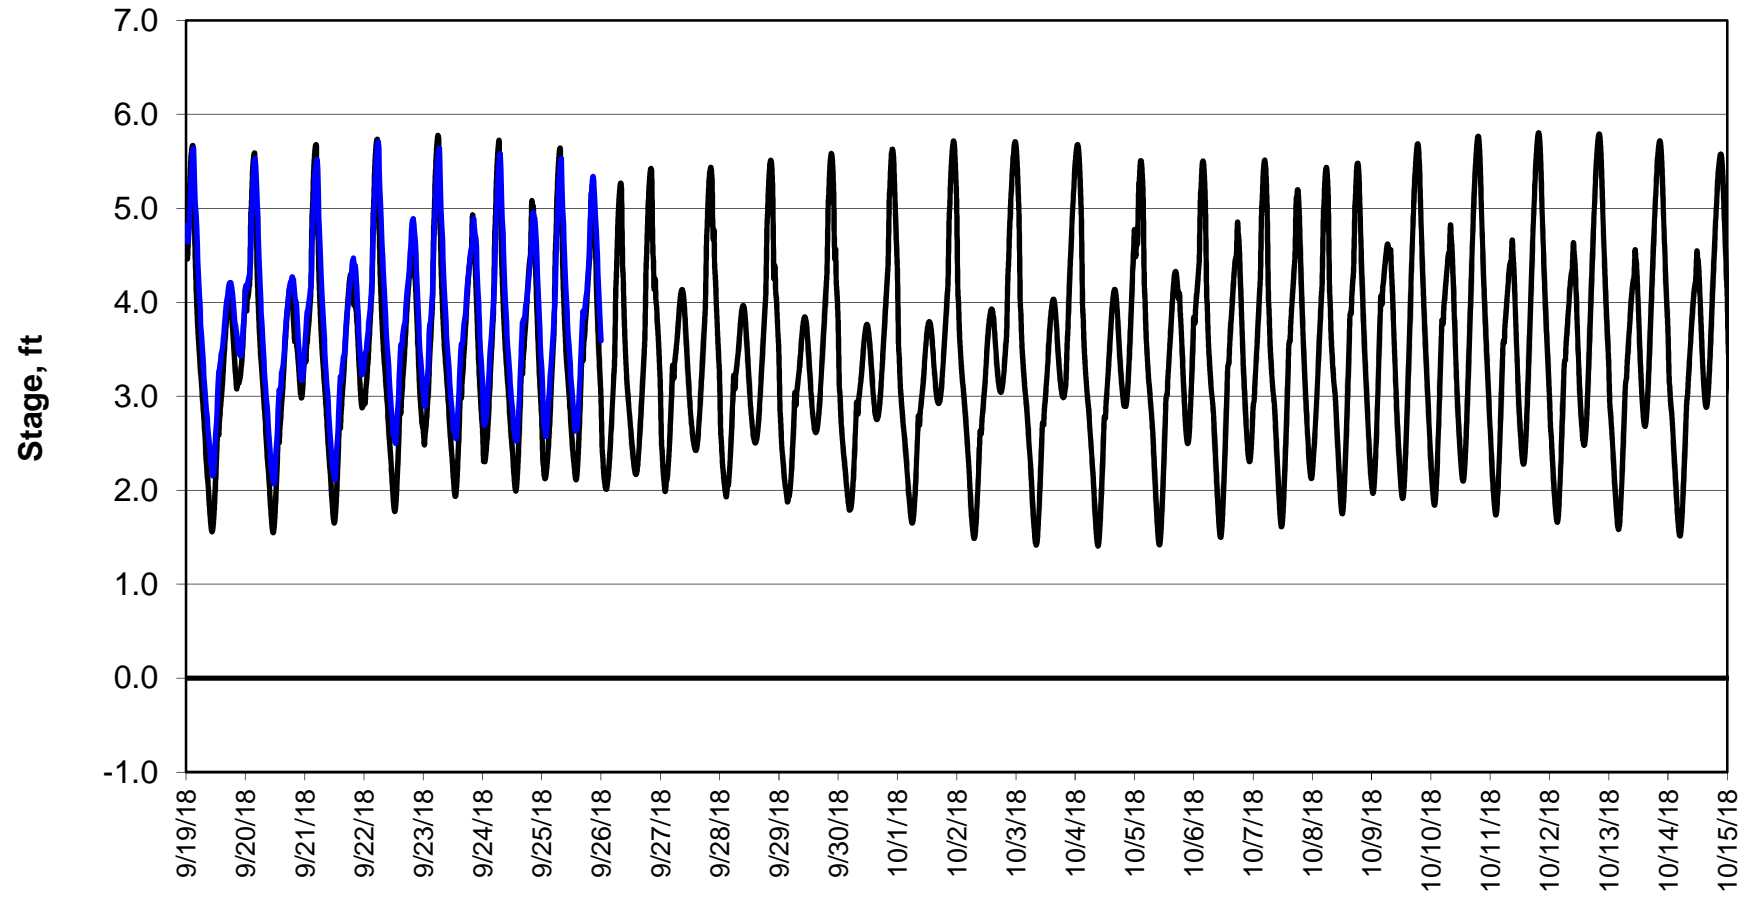

Forecasted Stage @ West of Union Island/Channel 218

Simulation Period 9/19/2018 thru 10/15/2018

Forecasted Stage Middle River @ Howard Road

Simulation Period 9/19/2018 thru 10/15/2018

Forecasted Stage @ Old River @ Tracy Road

Simulation Period 9/19/2018 thru 10/15/2018

Forecasted Stage @ Doughty Ct/Channel 205

Simulation Period 9/19/2018 thru 10/15/2018