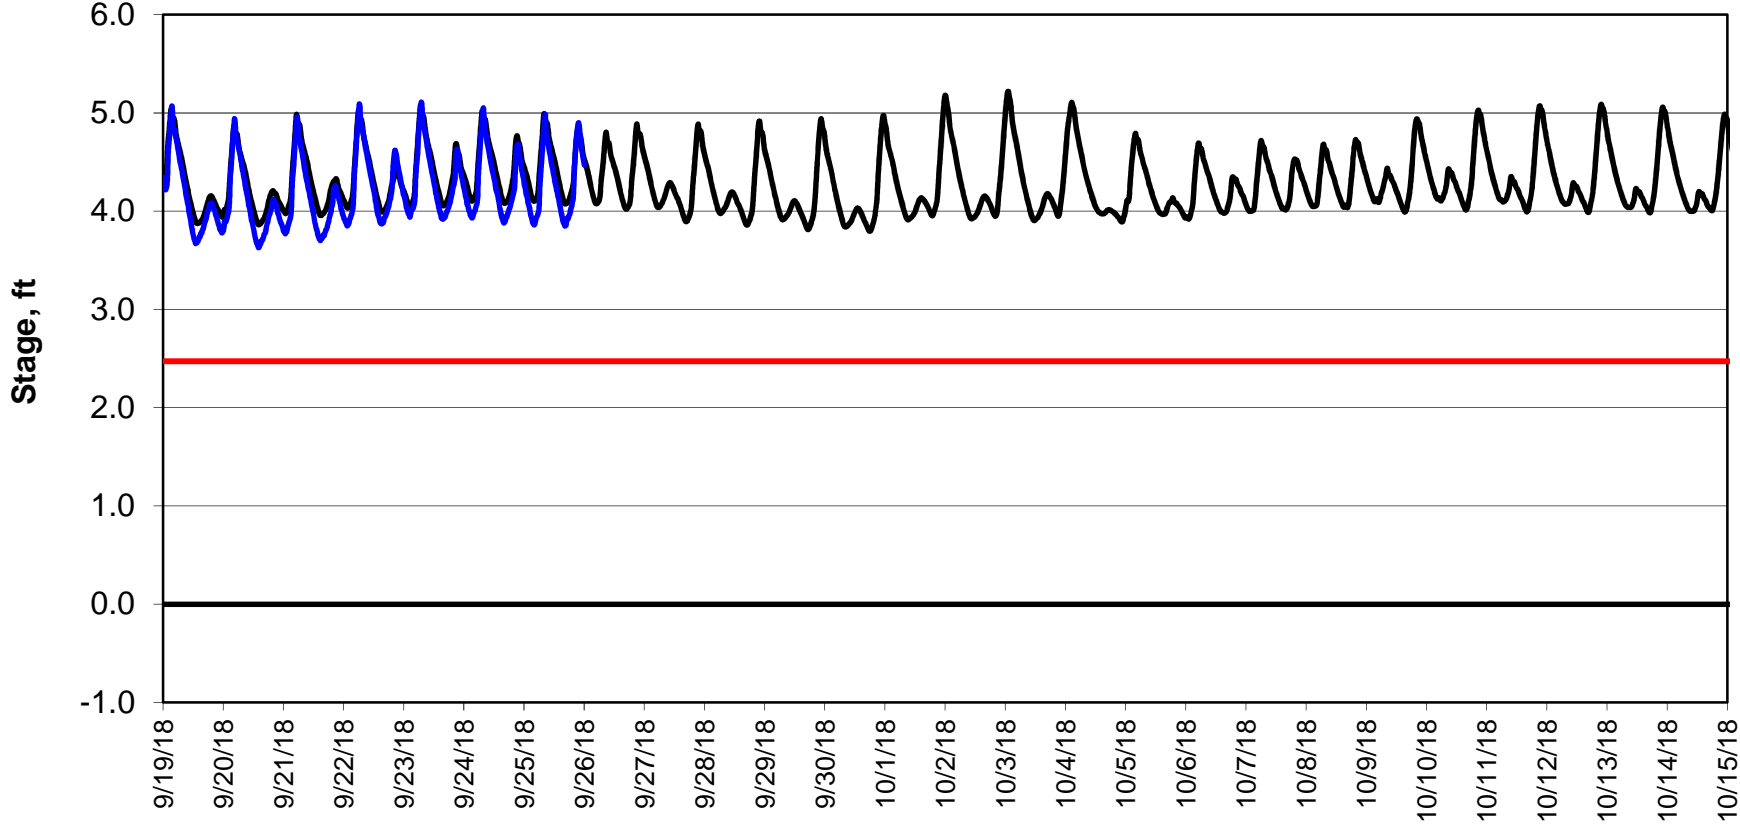

Forecasted Stage @ West of Union Island/Channel 218

Simulation Period 9/19/2018 thru 10/15/2018

Forecasted Stage Middle River @ Howard Road

Simulation Period 9/19/2018 thru 10/15/2018

Forecasted Stage @ Old River @ Tracy Road

Simulation Period 9/19/2018 thru 10/15/2018

Forecasted Stage @ Doughty Ct/Channel 205

Simulation Period 9/19/2018 thru 10/15/2018