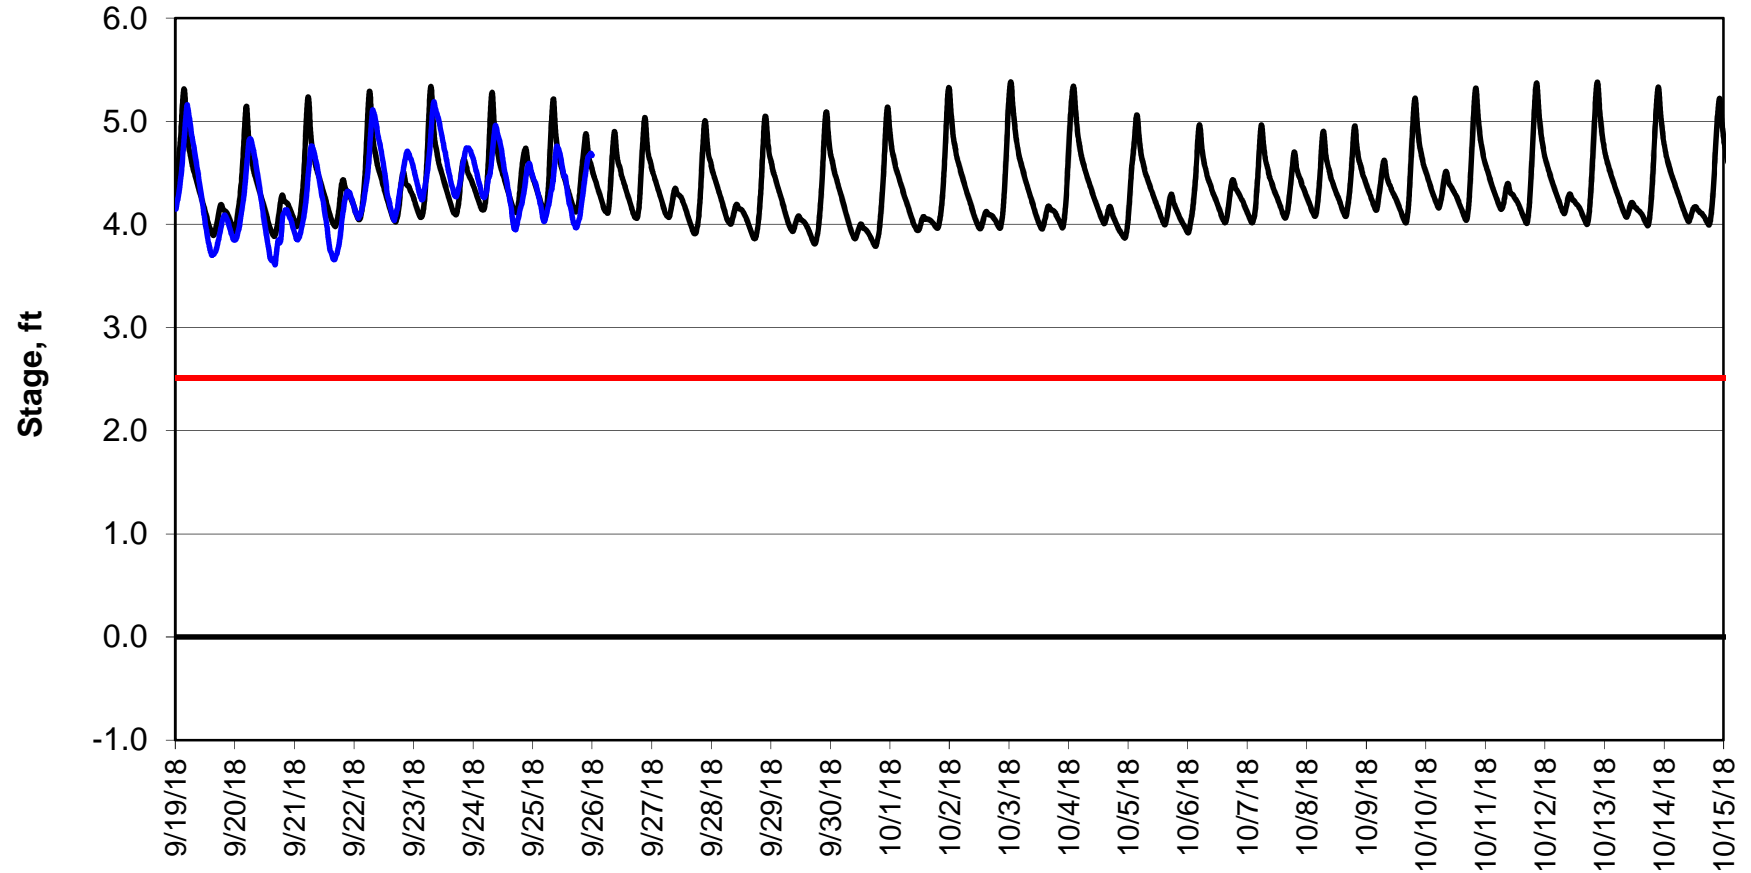

Forecasted Stage @ West of Union Island/Channel 218

Simulation Period 9/19/2018 thru 10/15/2018

Forecasted Stage Middle River @ Howard Road

Simulation Period 9/19/2018 thru 10/15/2018

Forecasted Stage @ Old River @ Tracy Road

Simulation Period 9/19/2018 thru 10/15/2018

Forecasted Stage @ Doughty Ct/Channel 205

Simulation Period 9/19/2018 thru 10/15/2018