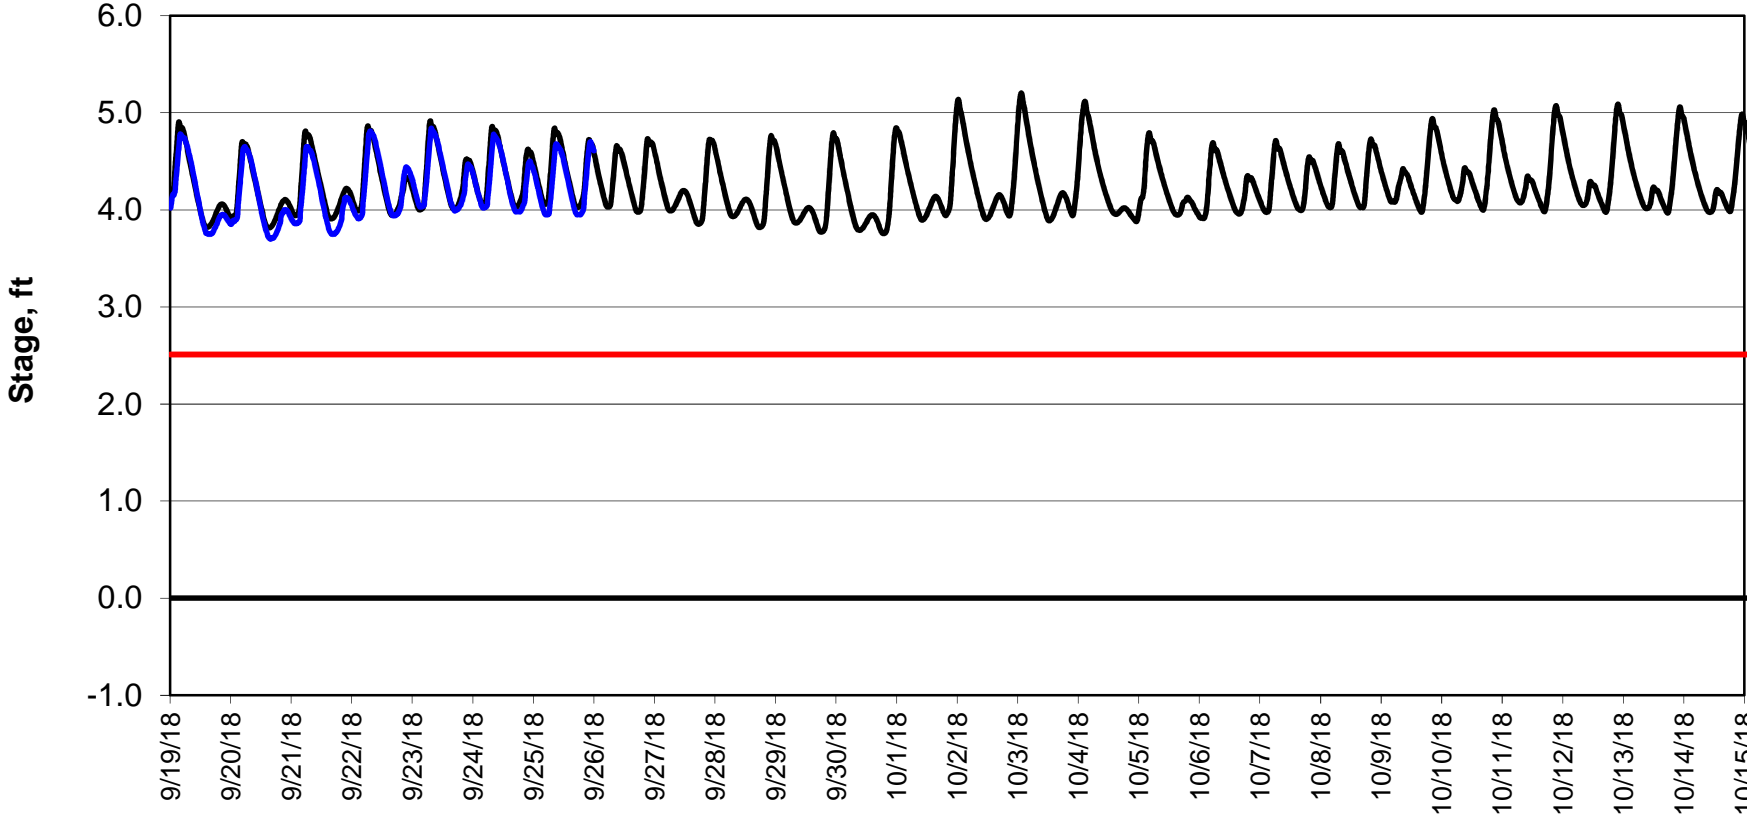

Forecasted Stage @ West of Union Island/Channel 218

Simulation Period 9/19/2018 thru 10/15/2018

Forecasted Stage Middle River @ Howard Road

Simulation Period 9/19/2018 thru 10/15/2018

Forecasted Stage @ Old River @ Tracy Road

Simulation Period 9/19/2018 thru 10/15/2018

Forecasted Stage @ Doughty Ct/Channel 205

Simulation Period 9/19/2018 thru 10/15/2018