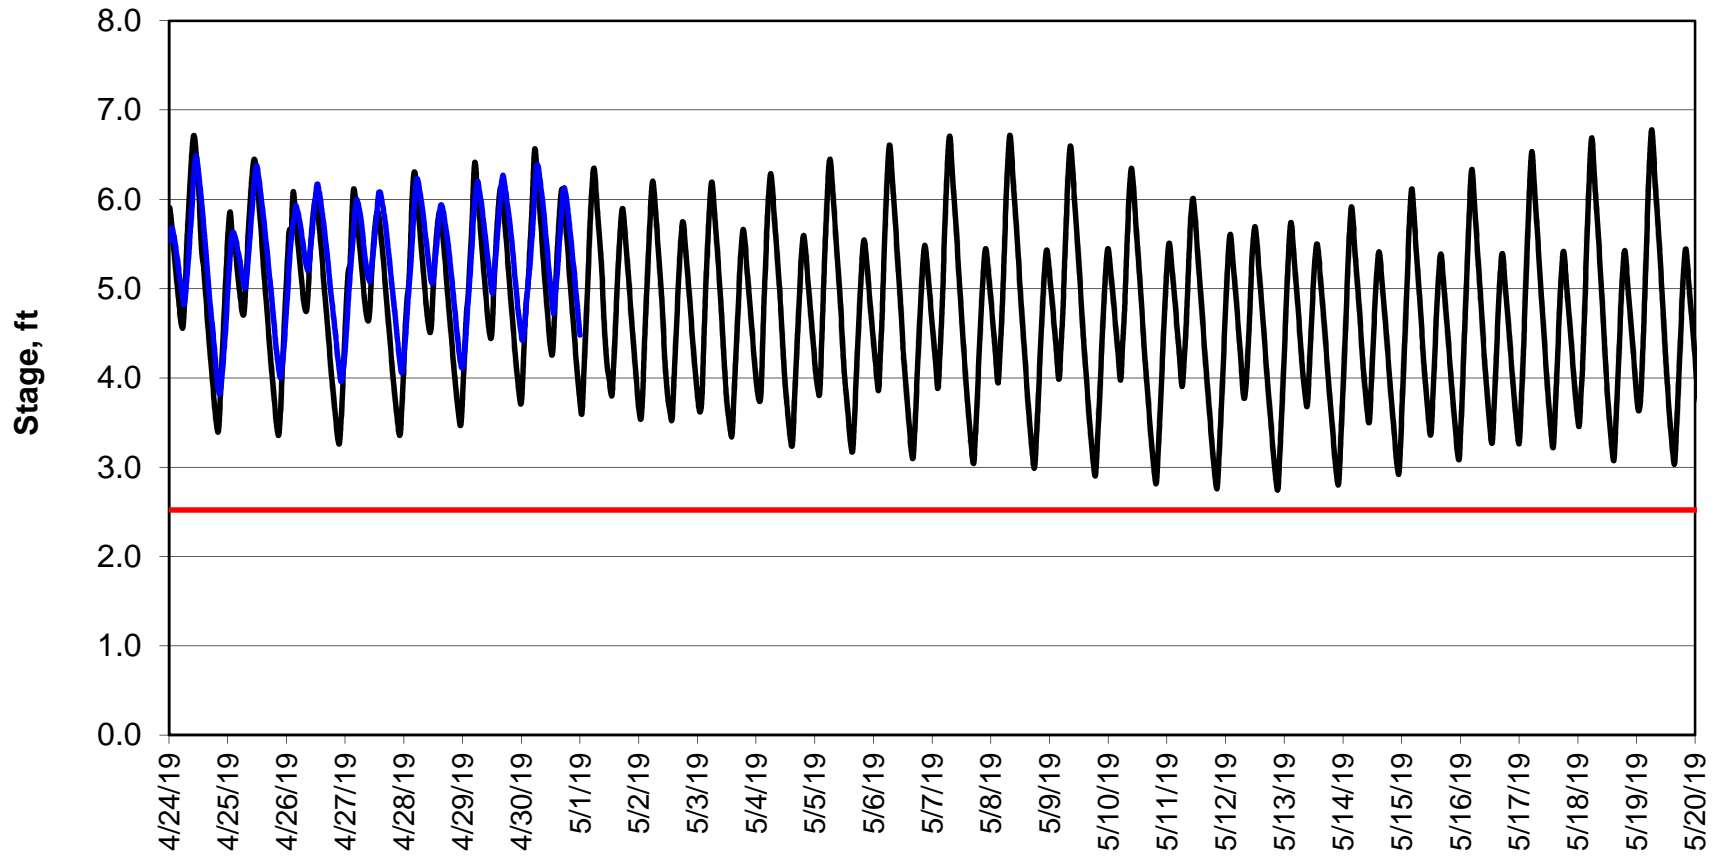

### Forecasted Stage Middle River @ Howard Road

Simulation Period 4/24/2019 thru 5/20/2019

### Forecasted Stage @ Old River @ Tracy Road

Simulation Period 4/24/2019 thru 5/20/2019

### Forecasted Stage @ Doughty Ct/Channel 205

Simulation Period 4/24/2019 thru 5/20/2019

### Forecasted Stage @ East End of Grant Line Canal/Channel 204

Simulation Period 4/24/2019 thru 5/20/2019