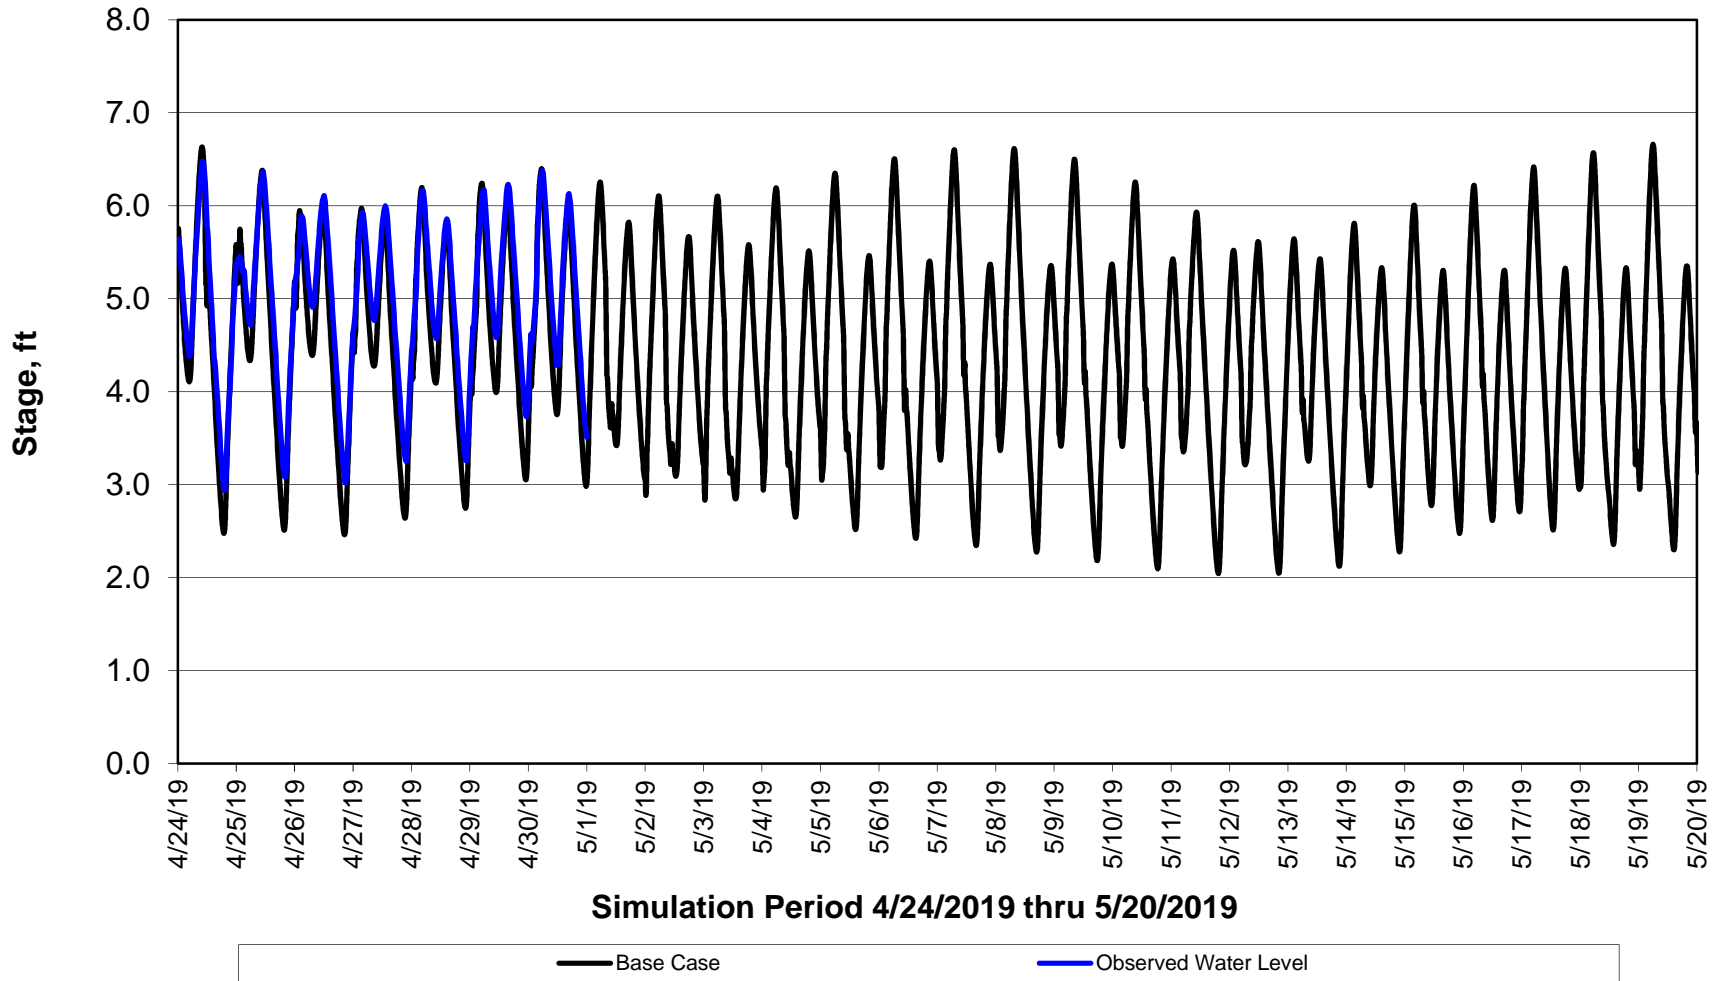

### Forecasted Stage Middle River @ Howard Road

Simulation Period 4/24/2019 thru 5/20/2019

### Forecasted Stage @ Old River @ Tracy Road

Simulation Period 4/24/2019 thru 5/20/2019

### Forecasted Stage @ Doughty Ct/Channel 205

Simulation Period 4/24/2019 thru 5/20/2019

### Forecasted Stage @ East End of Grant Line Canal/Channel 204

Simulation Period 4/24/2019 thru 5/20/2019