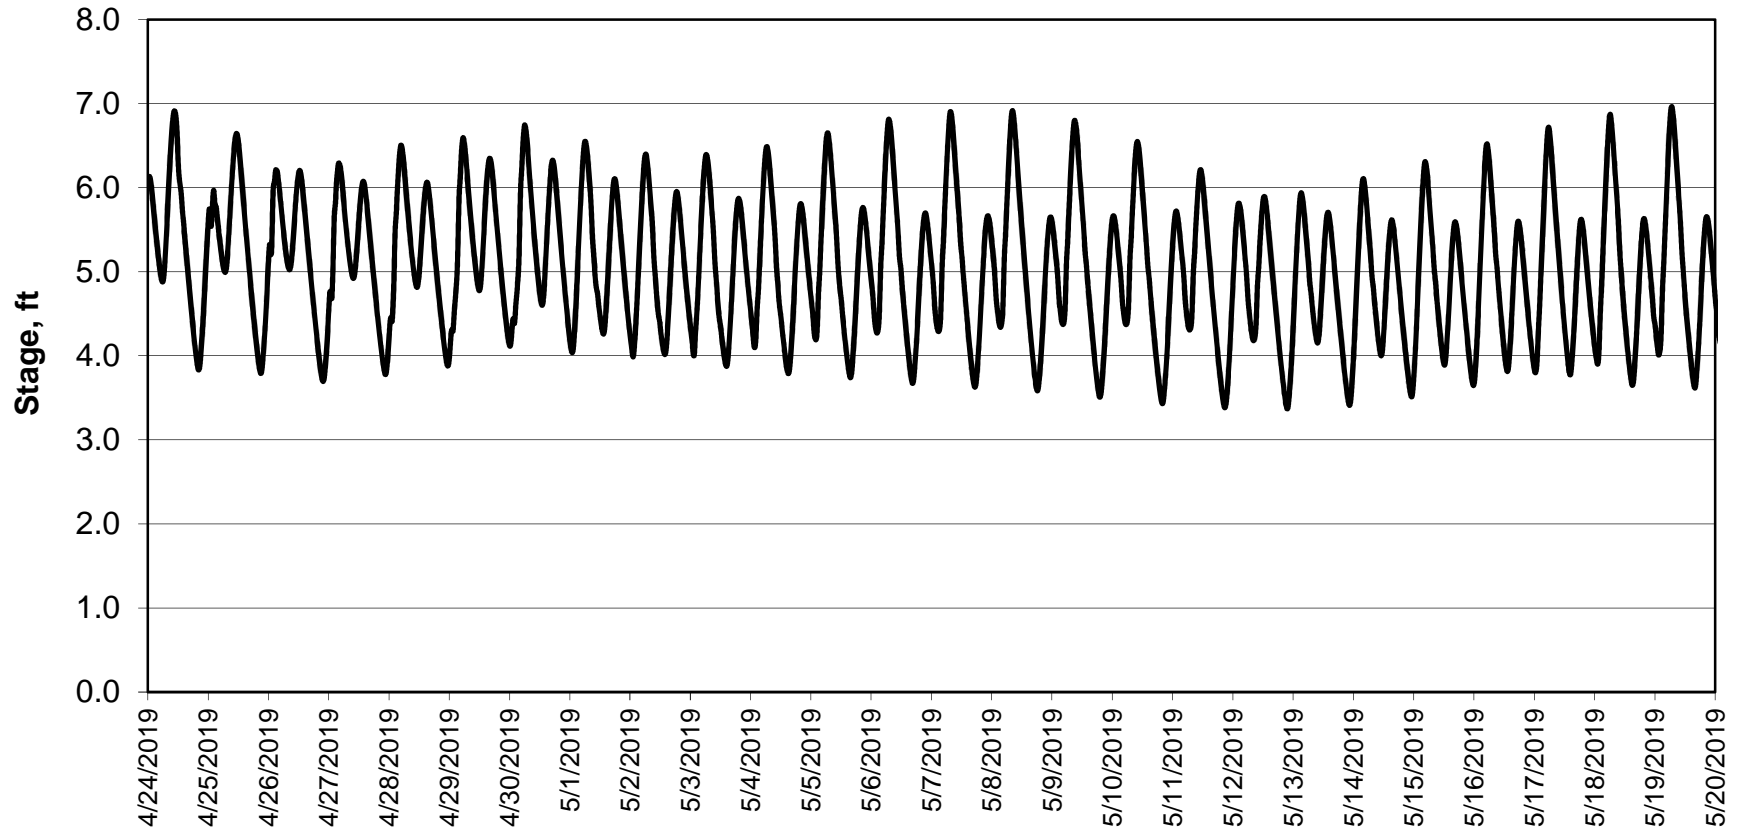

### Forecasted Stage @ Old River @ Tracy Road

Simulation Period 4/24/2019 thru 5/20/2019

### Forecasted Stage @ Doughty Ct/Channel 205

Simulation Period 4/24/2019 thru 5/20/2019

### Forecasted Stage @ East End of Grant Line Canal/Channel 204

Simulation Period 4/24/2019 thru 5/20/2019