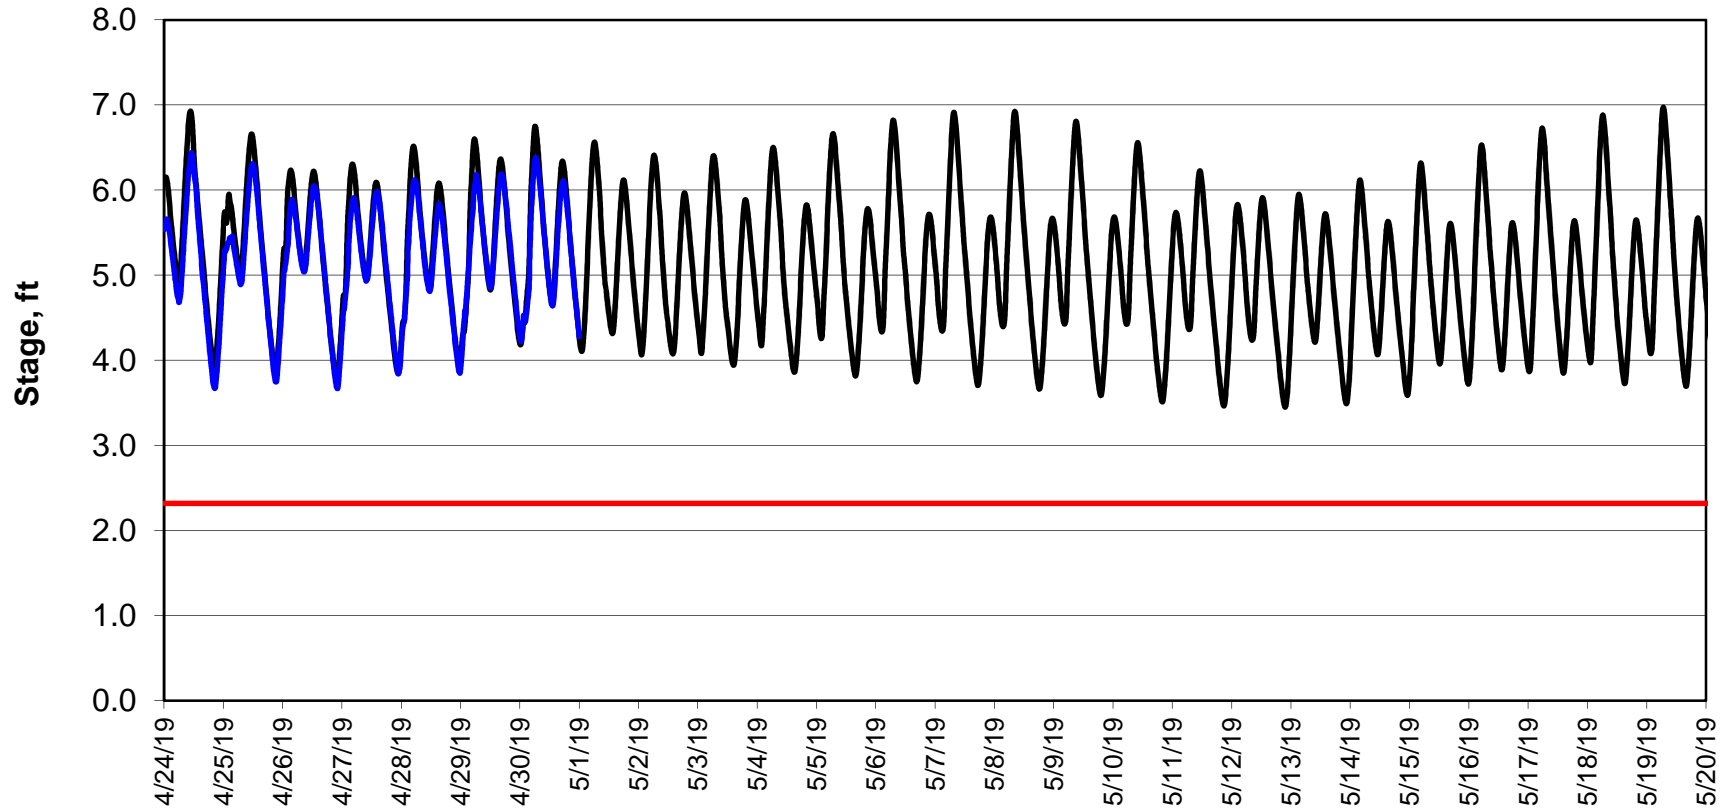

### Forecasted Stage Middle River @ Howard Road

Simulation Period 4/24/2019 thru 5/20/2019

### Forecasted Stage @ Old River @ Tracy Road

Simulation Period 4/24/2019 thru 5/20/2019

### Forecasted Stage @ Doughty Ct/Channel 205

Simulation Period 4/24/2019 thru 5/20/2019

### Forecasted Stage @ East End of Grant Line Canal/Channel 204

Simulation Period 4/24/2019 thru 5/20/2019