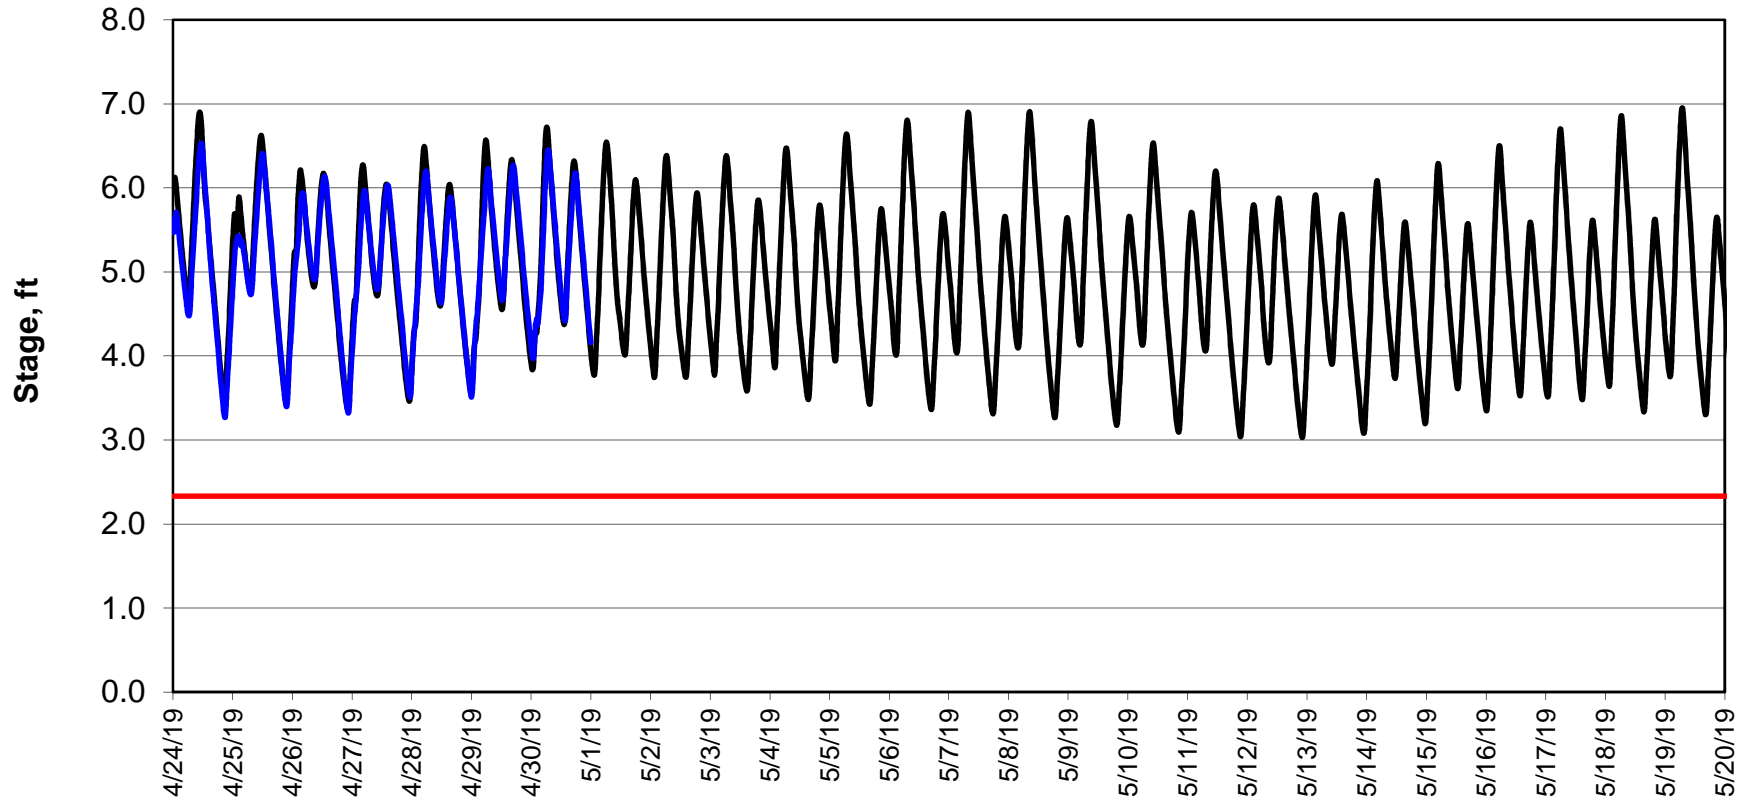

### Forecasted Stage Middle River @ Howard Road

Simulation Period 4/24/2019 thru 5/20/2019

### Forecasted Stage @ Old River @ Tracy Road

Simulation Period 4/24/2019 thru 5/20/2019

### Forecasted Stage @ Doughty Ct/Channel 205

Simulation Period 4/24/2019 thru 5/20/2019

### Forecasted Stage @ East End of Grant Line Canal/Channel 204

Simulation Period 4/24/2019 thru 5/20/2019