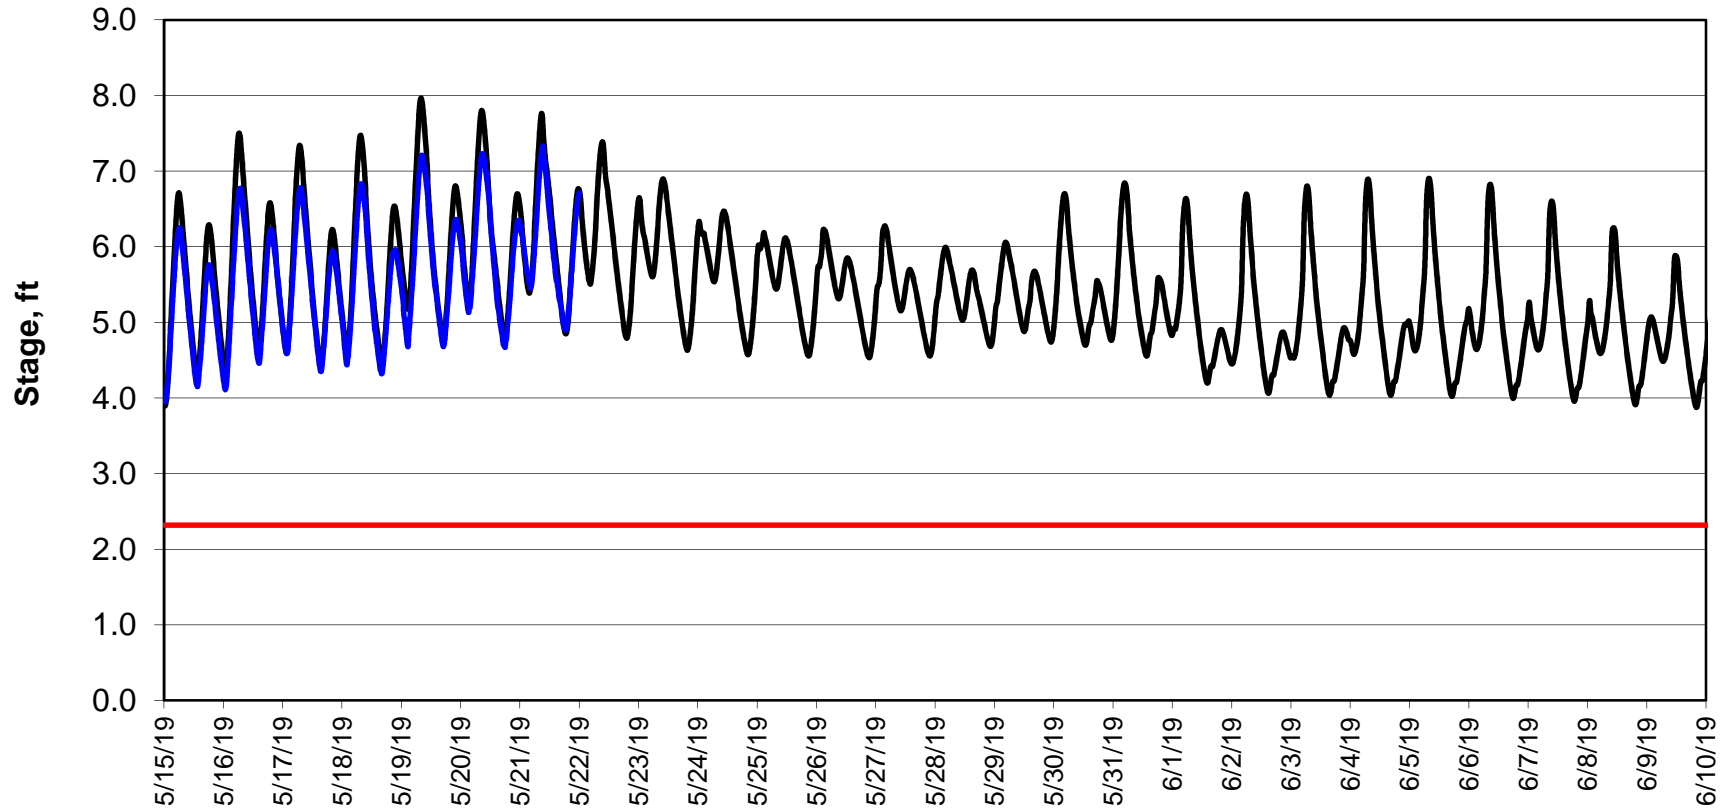

### Forecasted Stage Middle River @ Howard Road

Simulation Period 5/15/2019 thru 6/10/2019

### Forecasted Stage @ Old River @ Tracy Road

Simulation Period 5/15/2019 thru 6/10/2019

### Forecasted Stage @ Doughty Ct/Channel 205

Simulation Period 5/15/2019 thru 6/10/2019