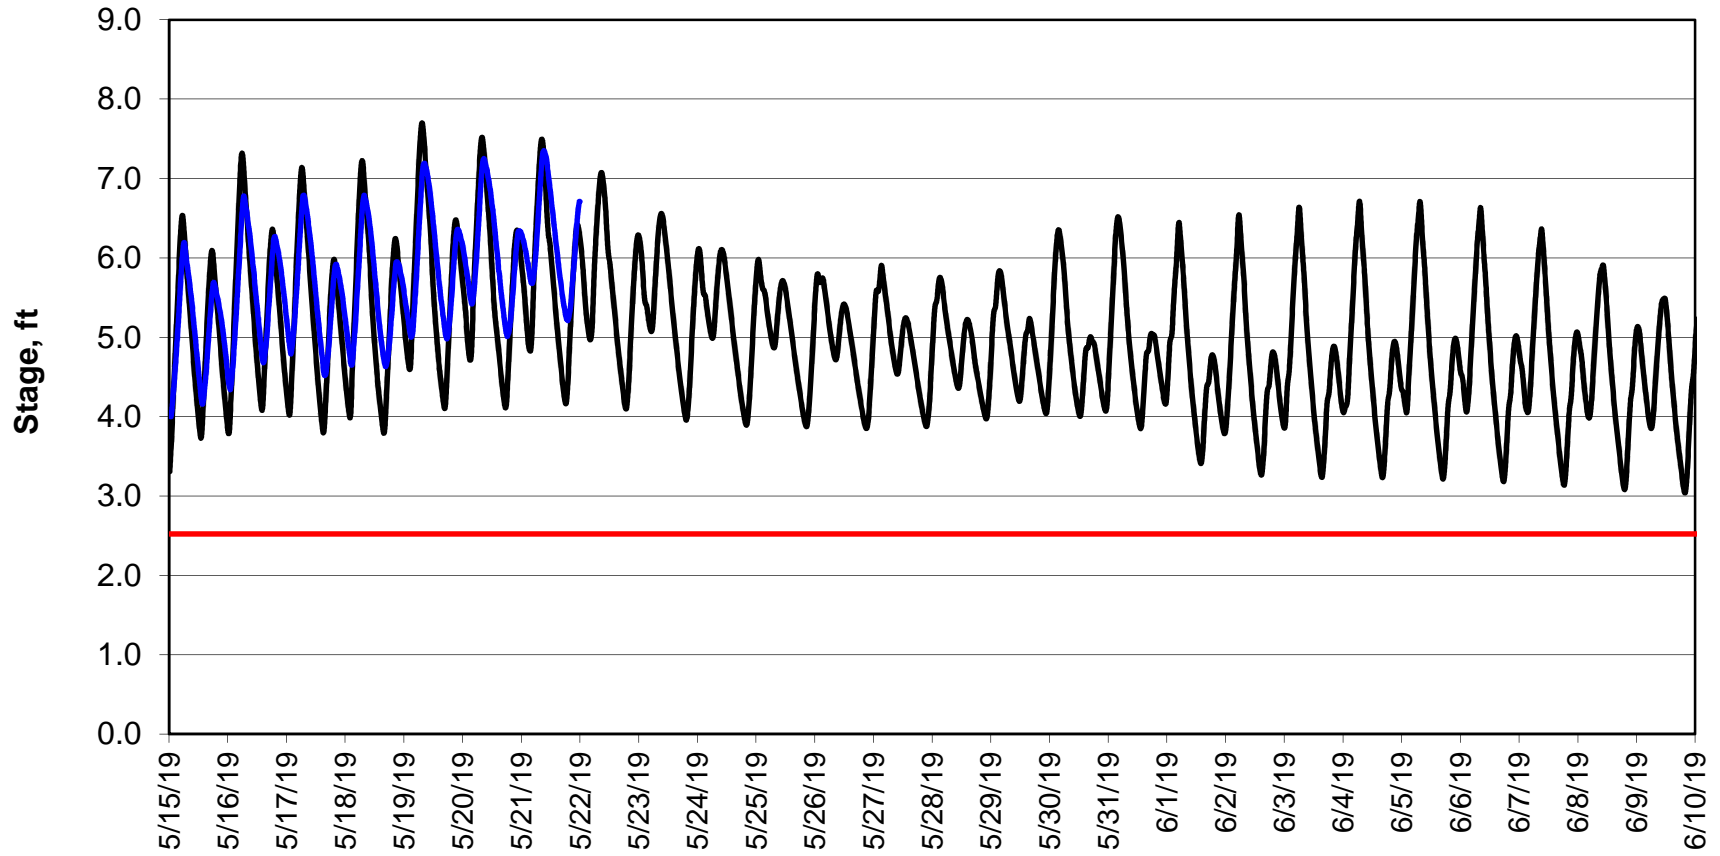

### Forecasted Stage Middle River @ Howard Road

Simulation Period 5/15/2019 thru 6/10/2019

### Forecasted Stage @ Old River @ Tracy Road

Simulation Period 5/15/2019 thru 6/10/2019

### Forecasted Stage @ Doughty Ct/Channel 205

Simulation Period 5/15/2019 thru 6/10/2019