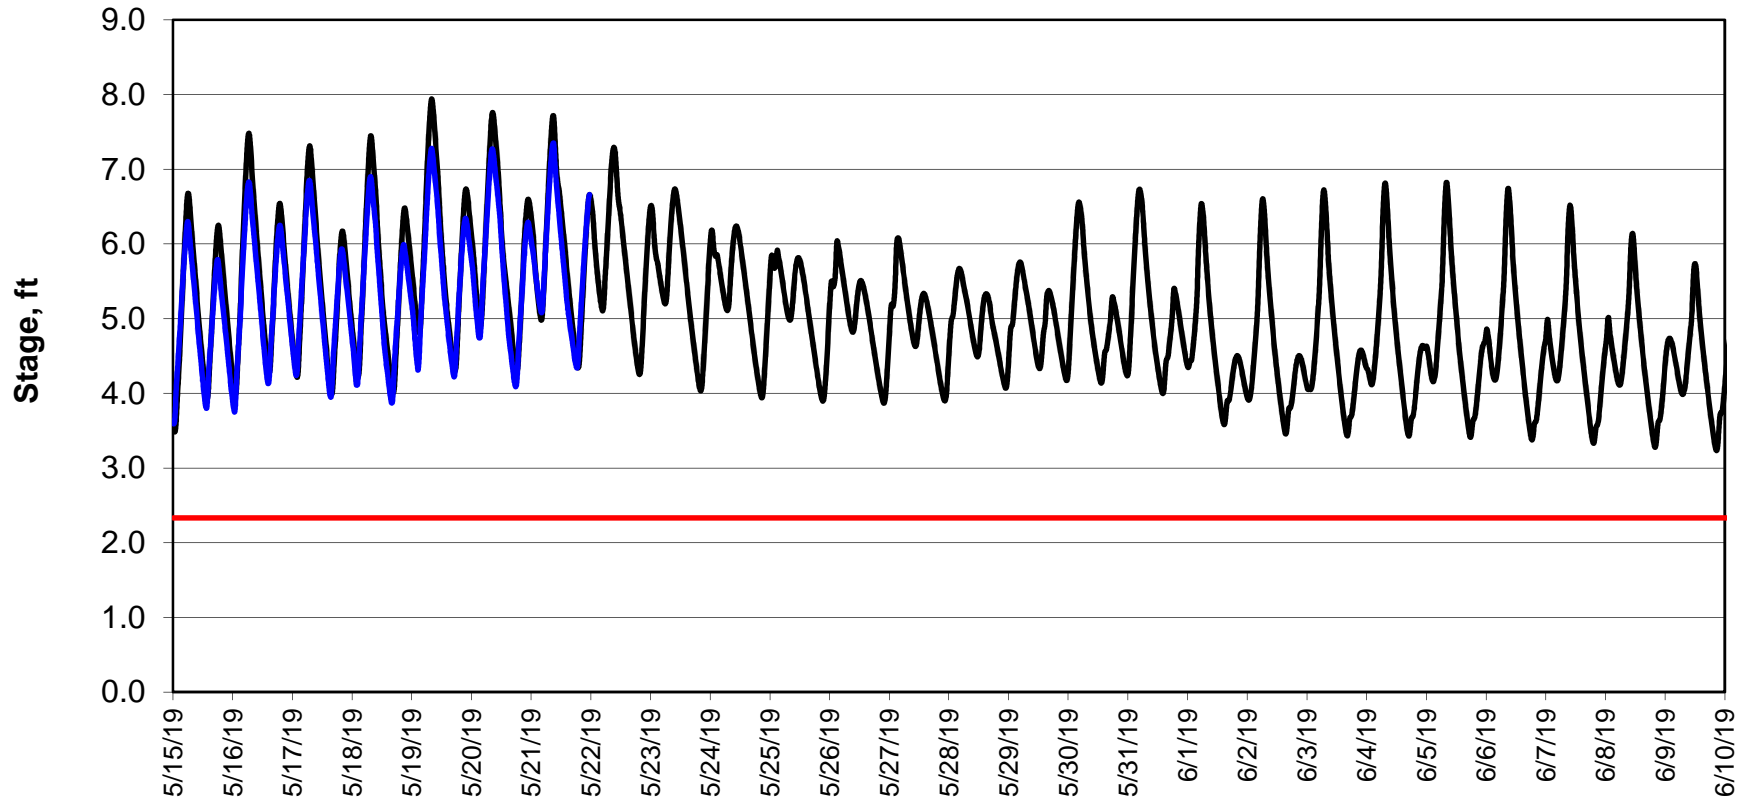

### Forecasted Stage Middle River @ Howard Road

Simulation Period 5/15/2019 thru 6/10/2019

### Forecasted Stage @ Old River @ Tracy Road

Simulation Period 5/15/2019 thru 6/10/2019

### Forecasted Stage @ Doughty Ct/Channel 205

Simulation Period 5/15/2019 thru 6/10/2019