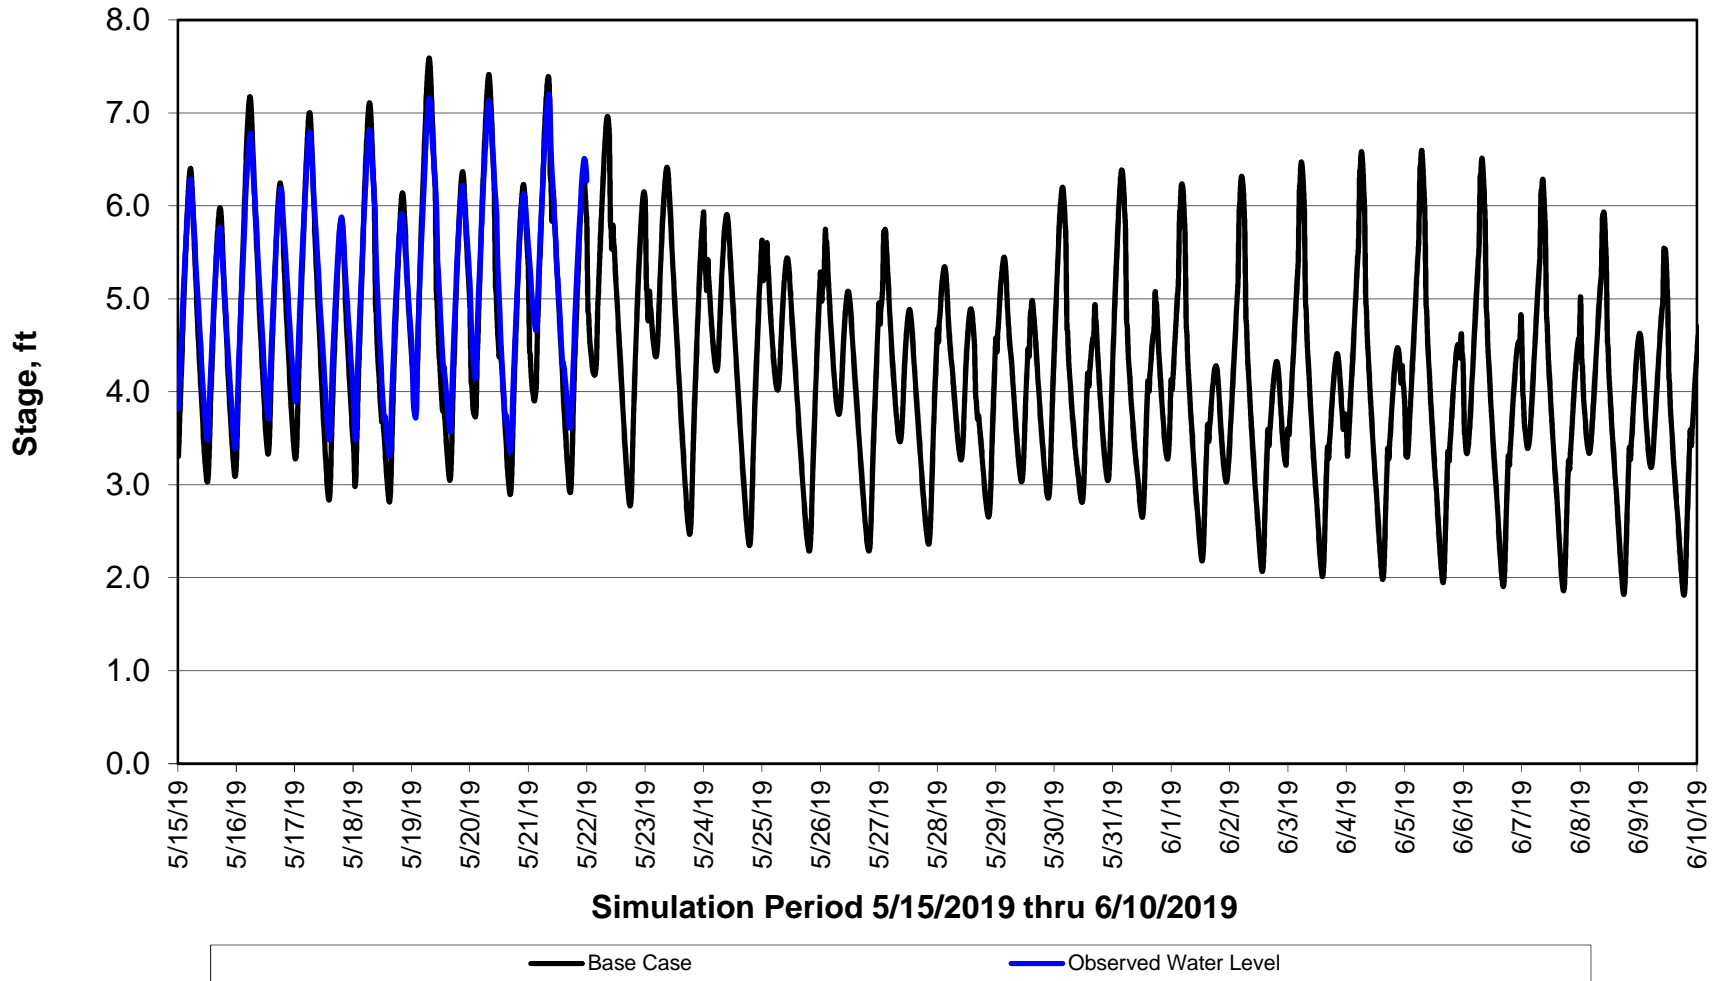

### Forecasted Stage Middle River @ Howard Road

Simulation Period 5/15/2019 thru 6/10/2019

### Forecasted Stage @ Old River @ Tracy Road

Simulation Period 5/15/2019 thru 6/10/2019

### Forecasted Stage @ Doughty Ct/Channel 205

Simulation Period 5/15/2019 thru 6/10/2019