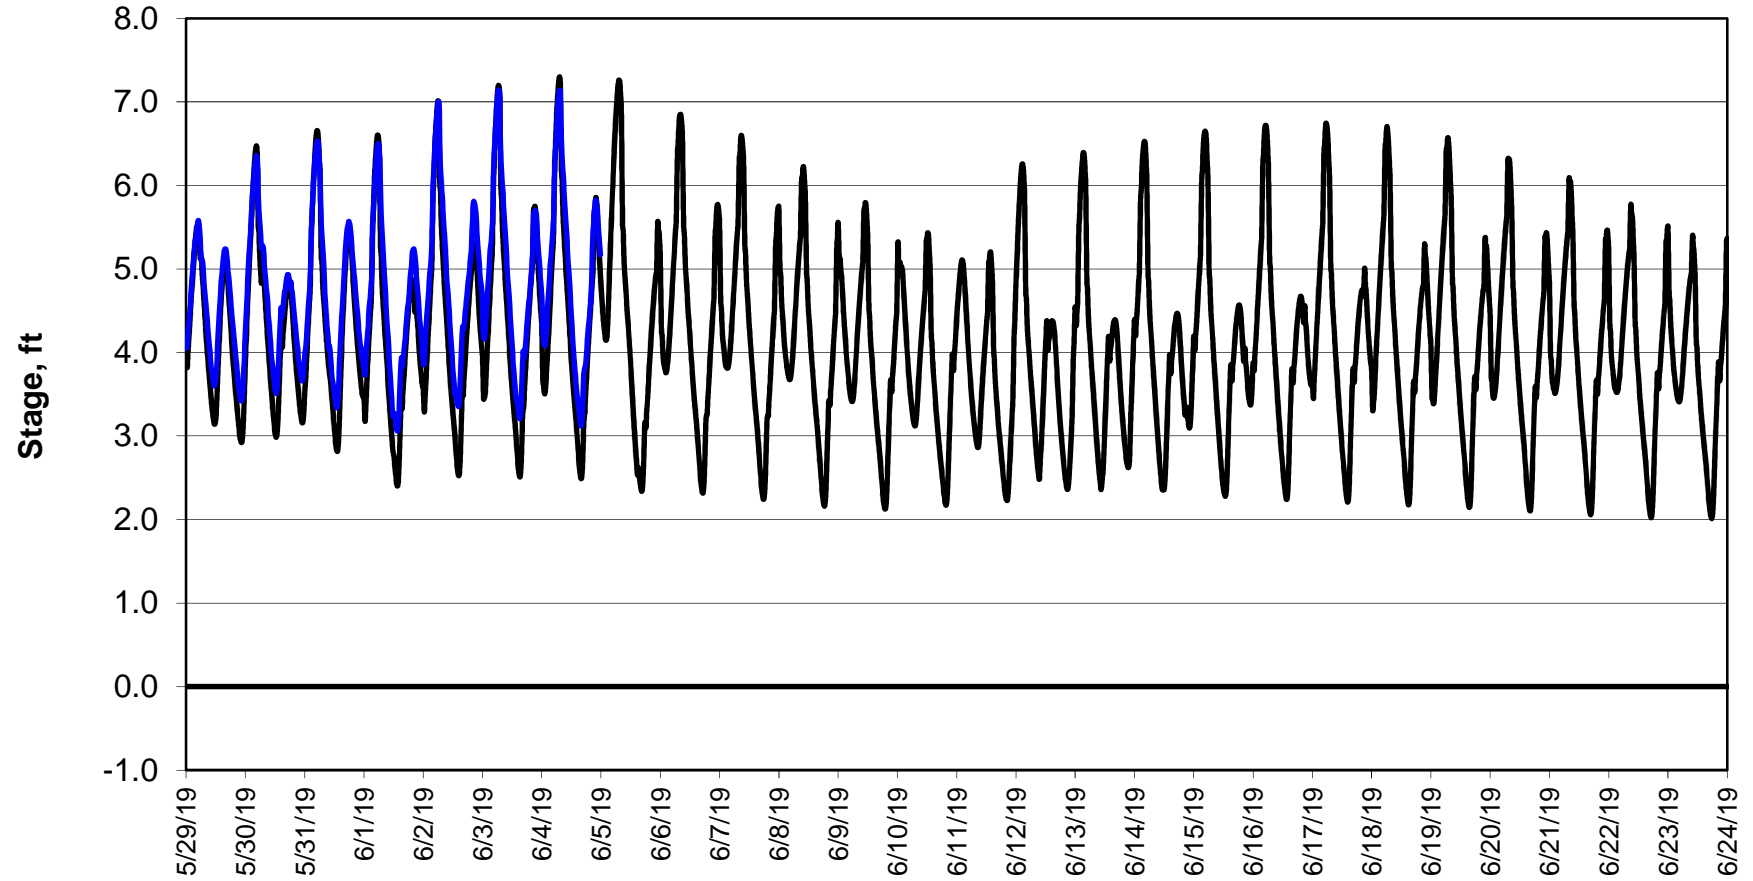

Forecasted Stage @ West of Union Island/Channel 218

Simulation Period 5/29/2019 thru 6/24/2019

Forecasted Stage Middle River @ Howard Road

Simulation Period 5/29/2019 thru 6/24/2019

Forecasted Stage @ Old River @ Tracy Road

Simulation Period 5/29/2019 thru 6/24/2019

Forecasted Stage @ Doughty Ct/Channel 205

Simulation Period 5/29/2019 thru 6/24/2019

Forecasted Stage @ East End of Grant Line Canal/Channel 204

Simulation Period 5/29/2019 thru 6/24/2019