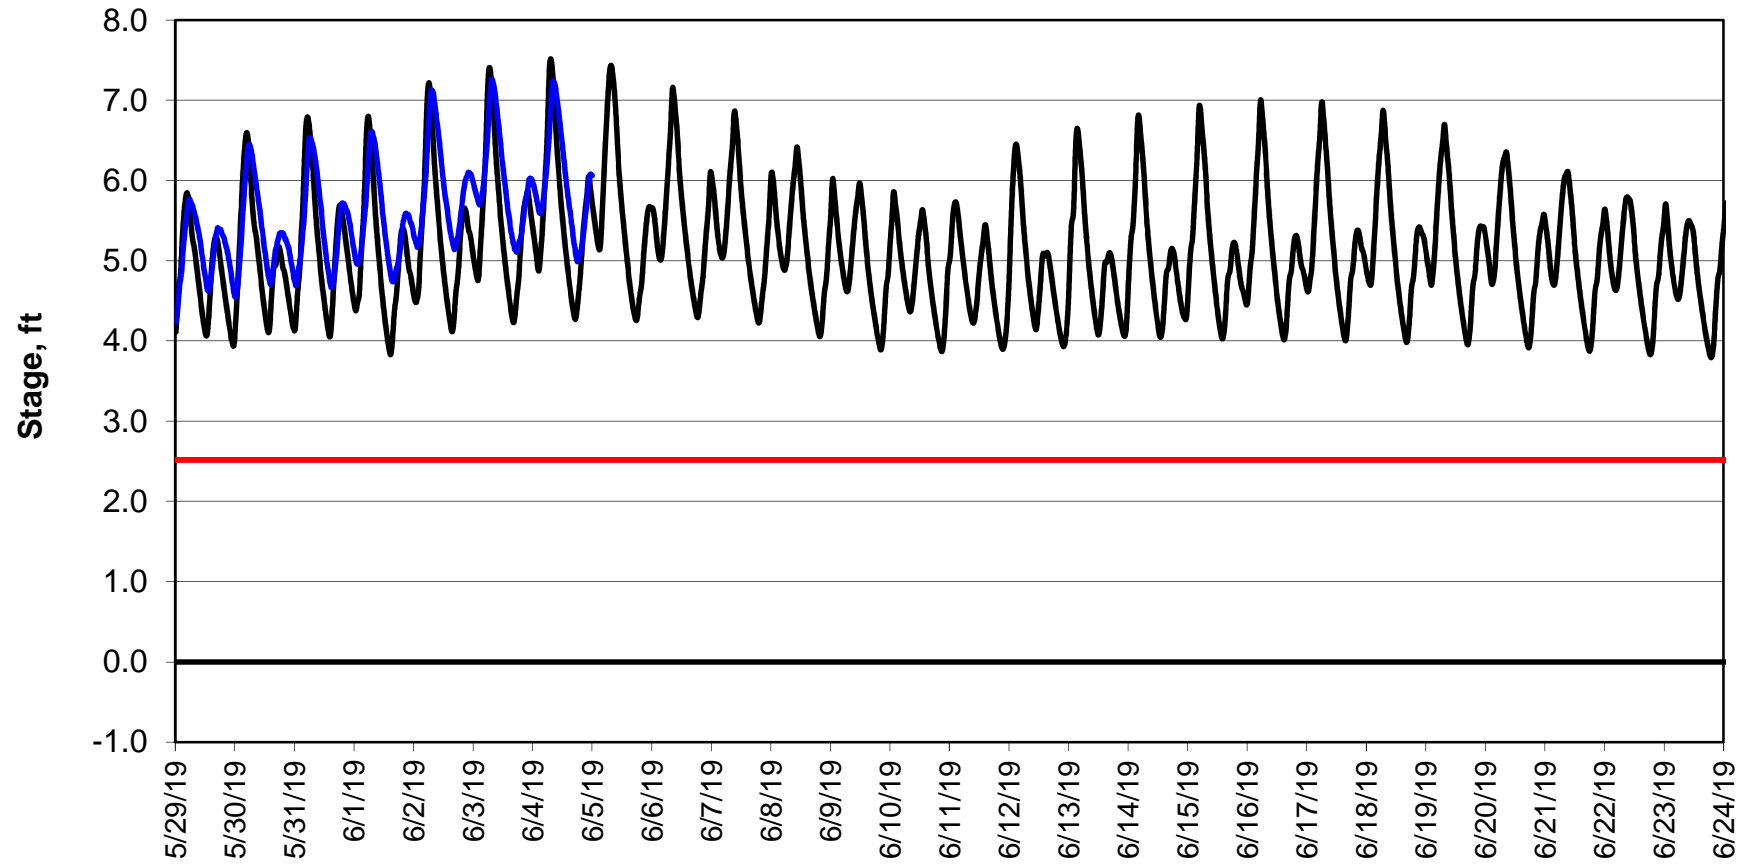

Forecasted Stage @ West of Union Island/Channel 218

Simulation Period 5/29/2019 thru 6/24/2019

Forecasted Stage Middle River @ Howard Road

Simulation Period 5/29/2019 thru 6/24/2019

Forecasted Stage @ Old River @ Tracy Road

Simulation Period 5/29/2019 thru 6/24/2019

Forecasted Stage @ Doughty Ct/Channel 205

Simulation Period 5/29/2019 thru 6/24/2019

Forecasted Stage @ East End of Grant Line Canal/Channel 204

Simulation Period 5/29/2019 thru 6/24/2019