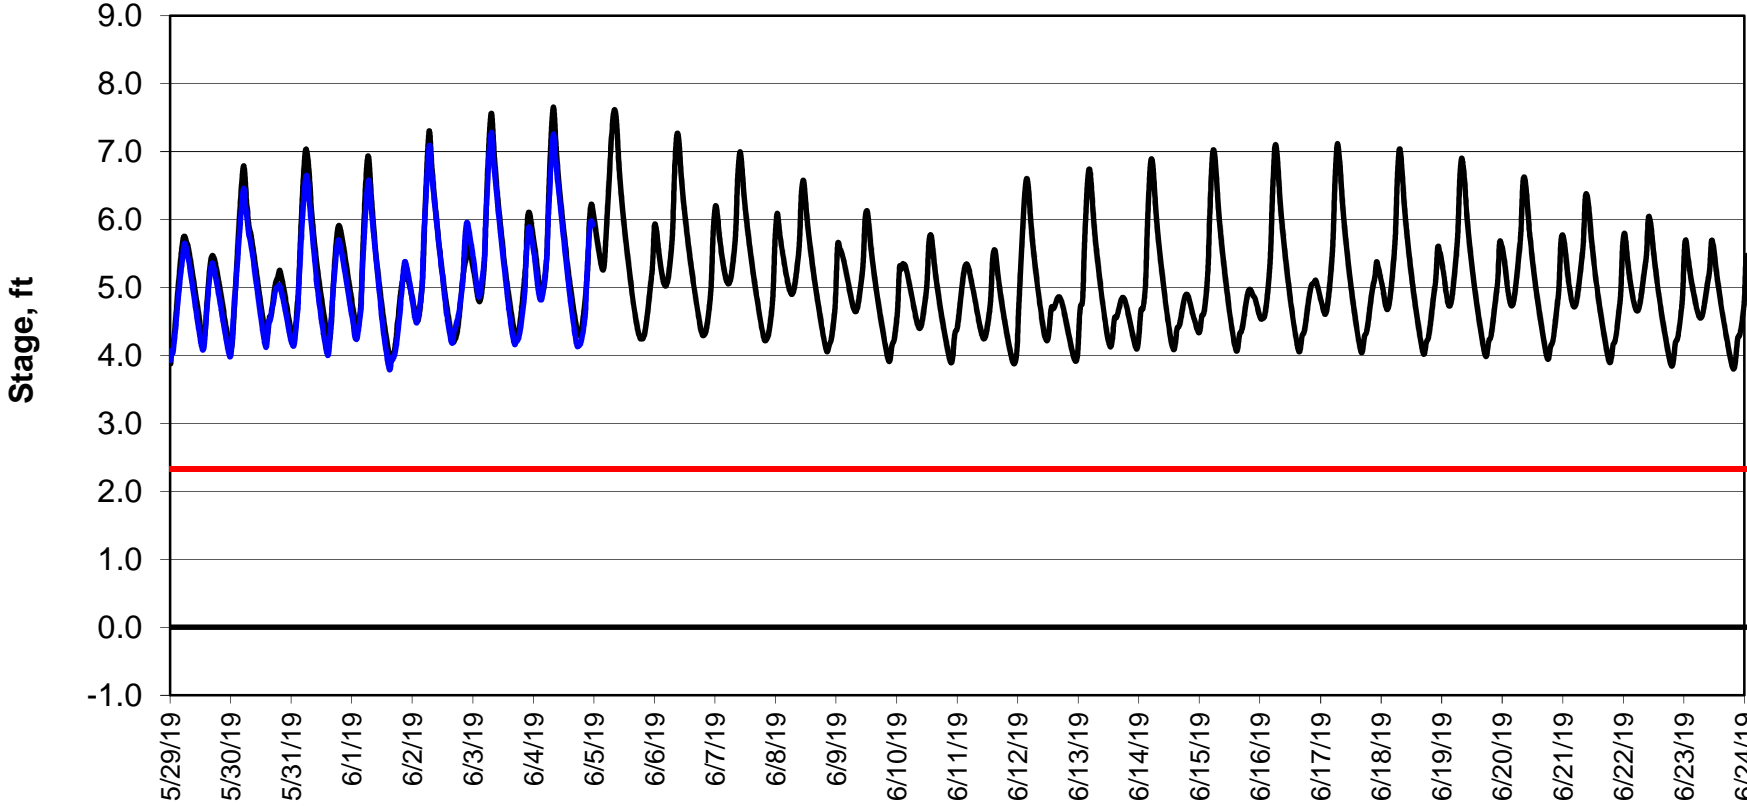

Forecasted Stage @ West of Union Island/Channel 218

Simulation Period 5/29/2019 thru 6/24/2019

Forecasted Stage Middle River @ Howard Road

Simulation Period 5/29/2019 thru 6/24/2019

Forecasted Stage @ Old River @ Tracy Road

Simulation Period 5/29/2019 thru 6/24/2019

Forecasted Stage @ Doughty Ct/Channel 205

Simulation Period 5/29/2019 thru 6/24/2019

Forecasted Stage @ East End of Grant Line Canal/Channel 204

Simulation Period 5/29/2019 thru 6/24/2019