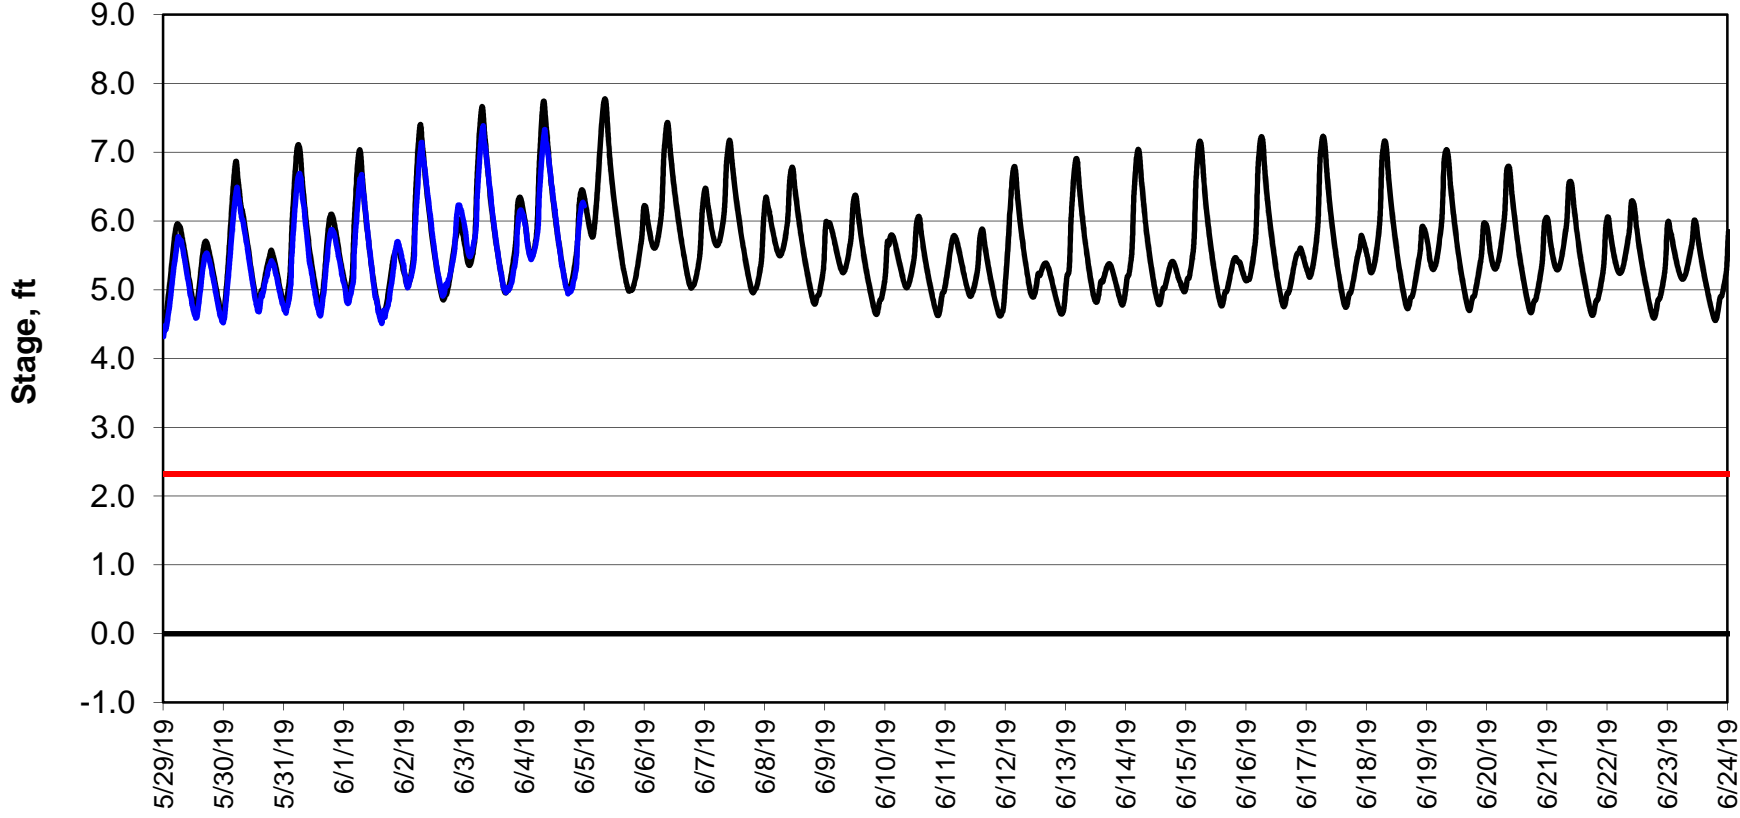

Forecasted Stage @ West of Union Island/Channel 218

Simulation Period 5/29/2019 thru 6/24/2019

Forecasted Stage Middle River @ Howard Road

Simulation Period 5/29/2019 thru 6/24/2019

Forecasted Stage @ Old River @ Tracy Road

Simulation Period 5/29/2019 thru 6/24/2019

Forecasted Stage @ Doughty Ct/Channel 205

Simulation Period 5/29/2019 thru 6/24/2019

Forecasted Stage @ East End of Grant Line Canal/Channel 204

Simulation Period 5/29/2019 thru 6/24/2019