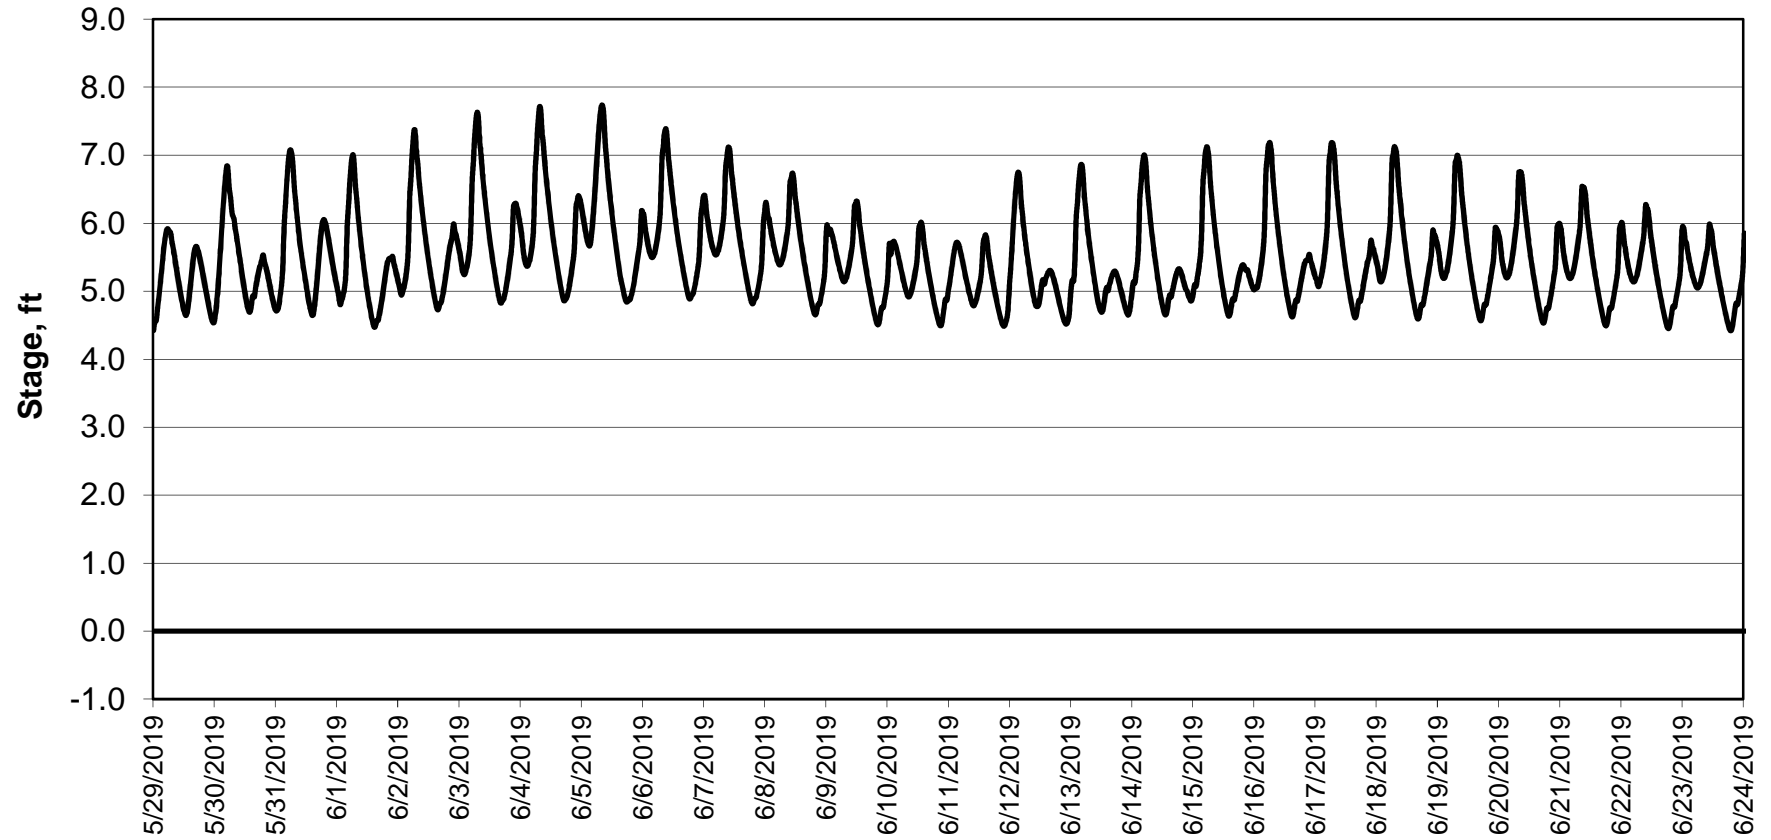

Simulation Period 5/29/2019 thru 6/24/2019

Forecasted Stage @ Doughty Ct/Channel 205

Simulation Period 5/29/2019 thru 6/24/2019

Forecasted Stage @ East End of Grant Line Canal/Channel 204

Simulation Period 5/29/2019 thru 6/24/2019