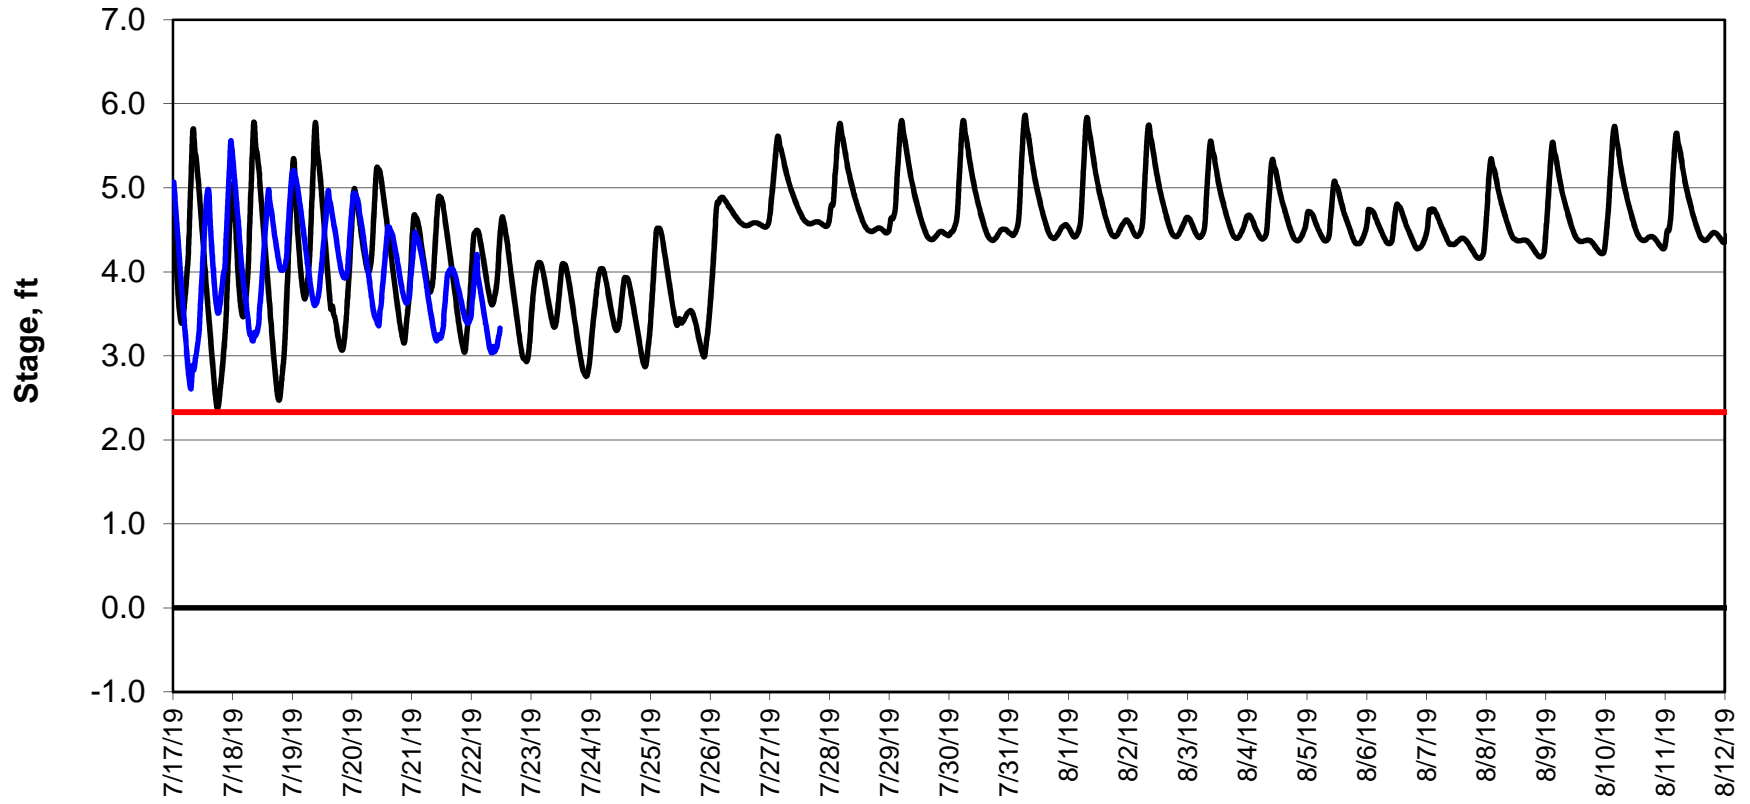

Forecasted Stage @ West of Union Island/Channel 218

Forecasted Stage Middle River @ Howard Road

Simulation Period 7/17/2019 thru 8/12/2019

Forecasted Stage @ Old River @ Tracy Road

Simulation Period 7/17/2019 thru 8/12/2019

Forecasted Stage @ Doughty Ct/Channel 205

Simulation Period 7/17/2019 thru 8/12/2019