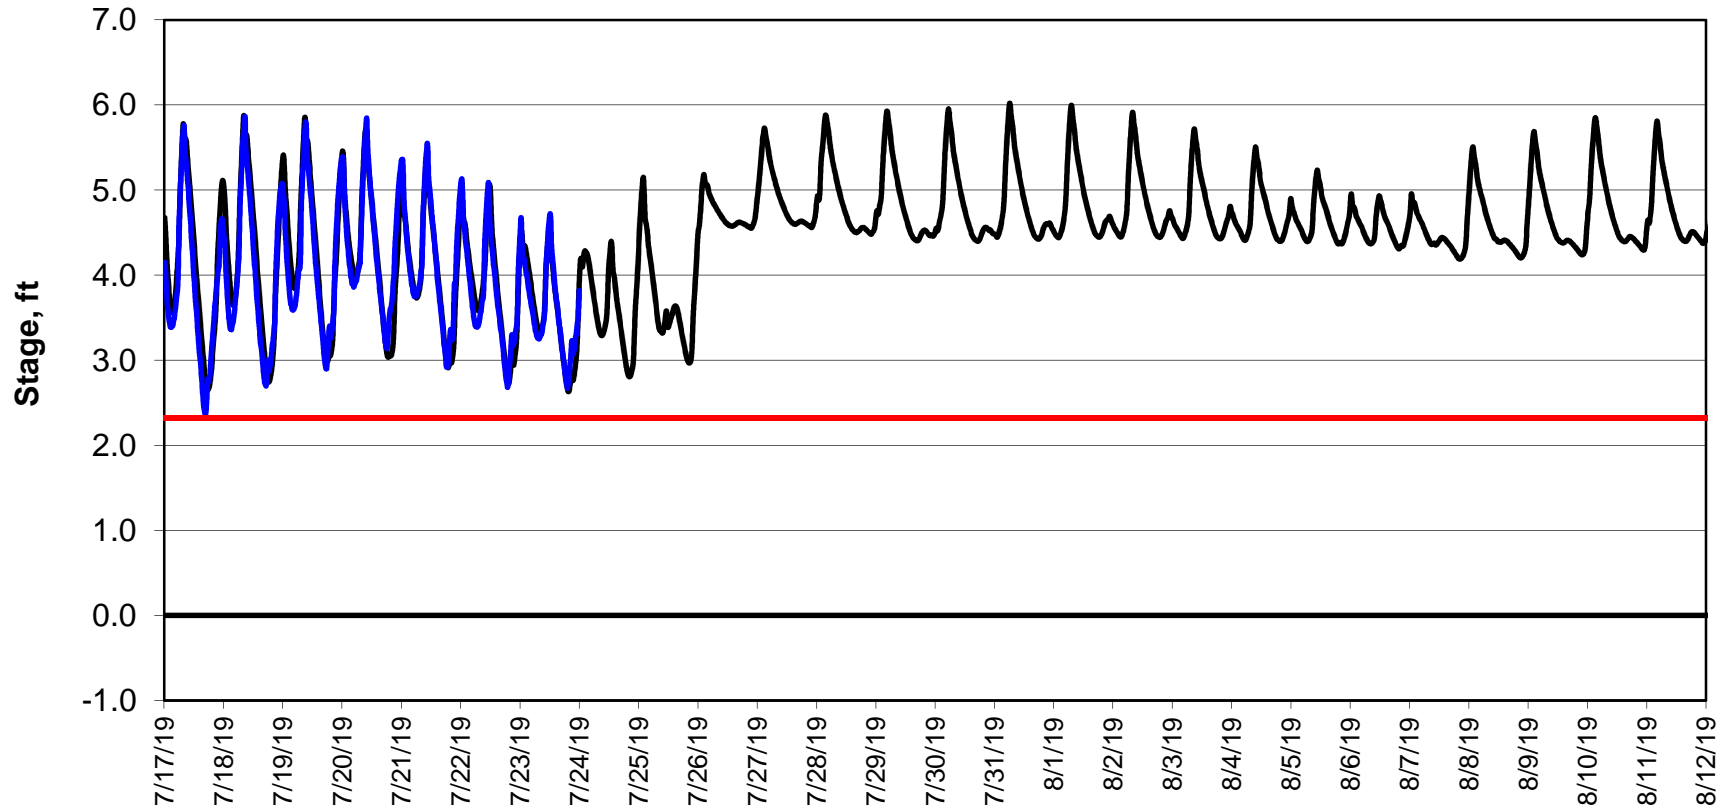

Forecasted Stage @ West of Union Island/Channel 218

Forecasted Stage Middle River @ Howard Road

Simulation Period 7/17/2019 thru 8/12/2019

Forecasted Stage @ Old River @ Tracy Road

Simulation Period 7/17/2019 thru 8/12/2019

Forecasted Stage @ Doughty Ct/Channel 205

Simulation Period 7/17/2019 thru 8/12/2019