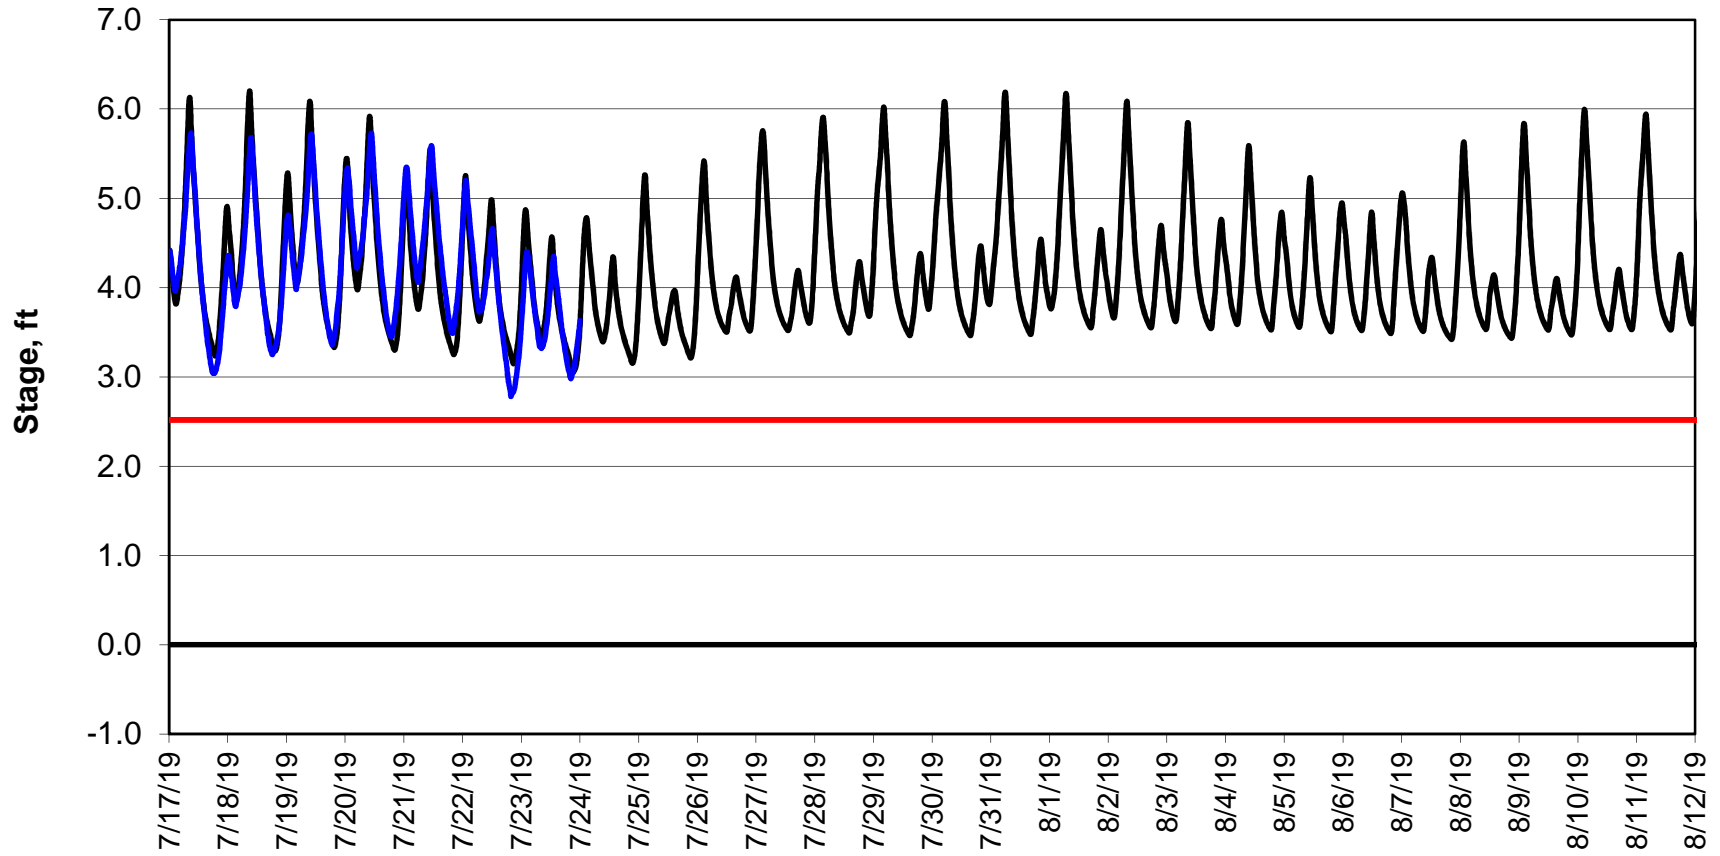

Forecasted Stage @ West of Union Island/Channel 218

Forecasted Stage Middle River @ Howard Road

Simulation Period 7/17/2019 thru 8/12/2019

Forecasted Stage @ Old River @ Tracy Road

Simulation Period 7/17/2019 thru 8/12/2019

Forecasted Stage @ Doughty Ct/Channel 205

Simulation Period 7/17/2019 thru 8/12/2019