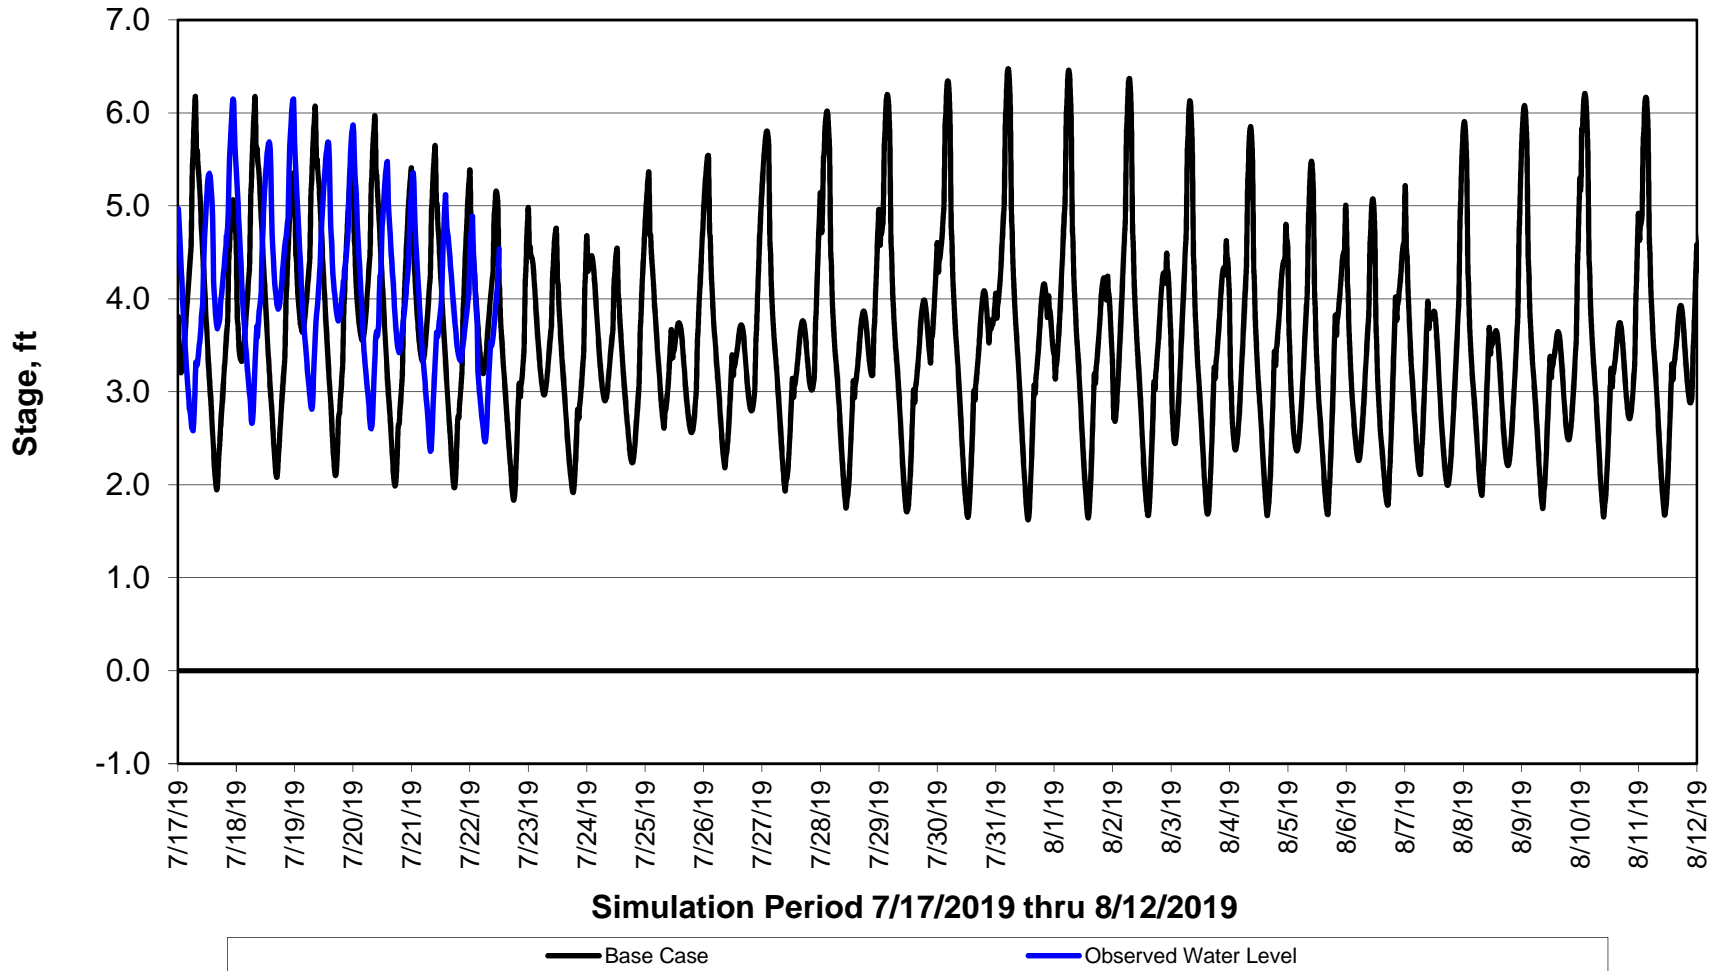

Forecasted Stage @ West of Union Island/Channel 218

Forecasted Stage Middle River @ Howard Road

Simulation Period 7/17/2019 thru 8/12/2019

Forecasted Stage @ Old River @ Tracy Road

Simulation Period 7/17/2019 thru 8/12/2019

Forecasted Stage @ Doughty Ct/Channel 205

Simulation Period 7/17/2019 thru 8/12/2019