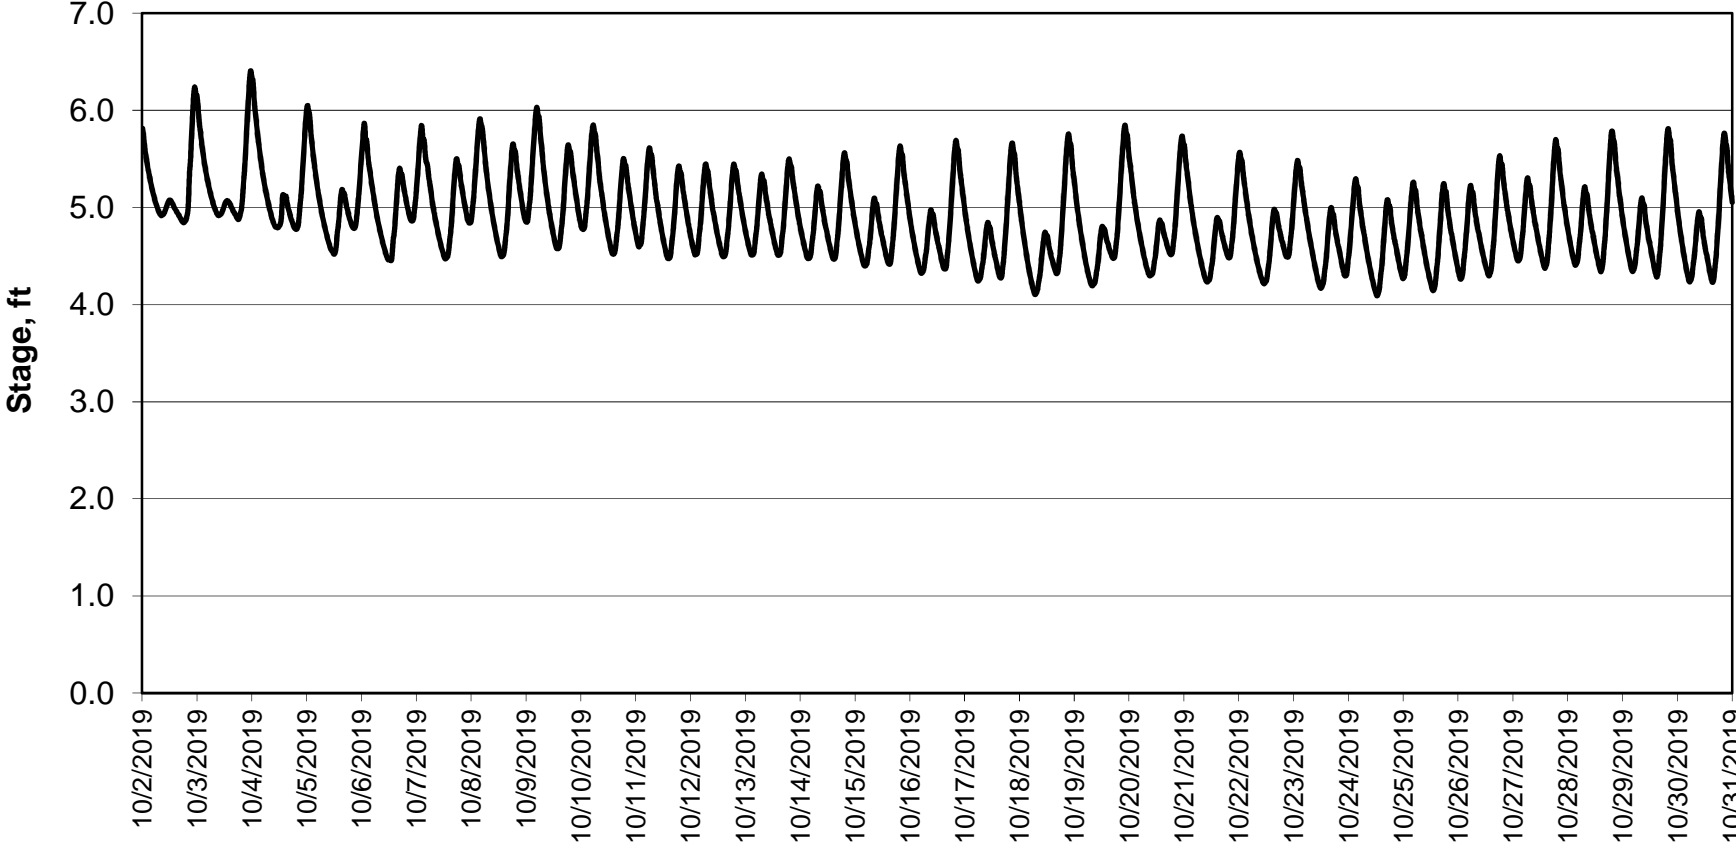

Forecasted Stage @ West of Union Island/Channel 218

Forecasted Stage @ East End of Grant Line Canal/Channel 204

Simulation Period 10/2/2019 thru 10/31/2019

— Base Case