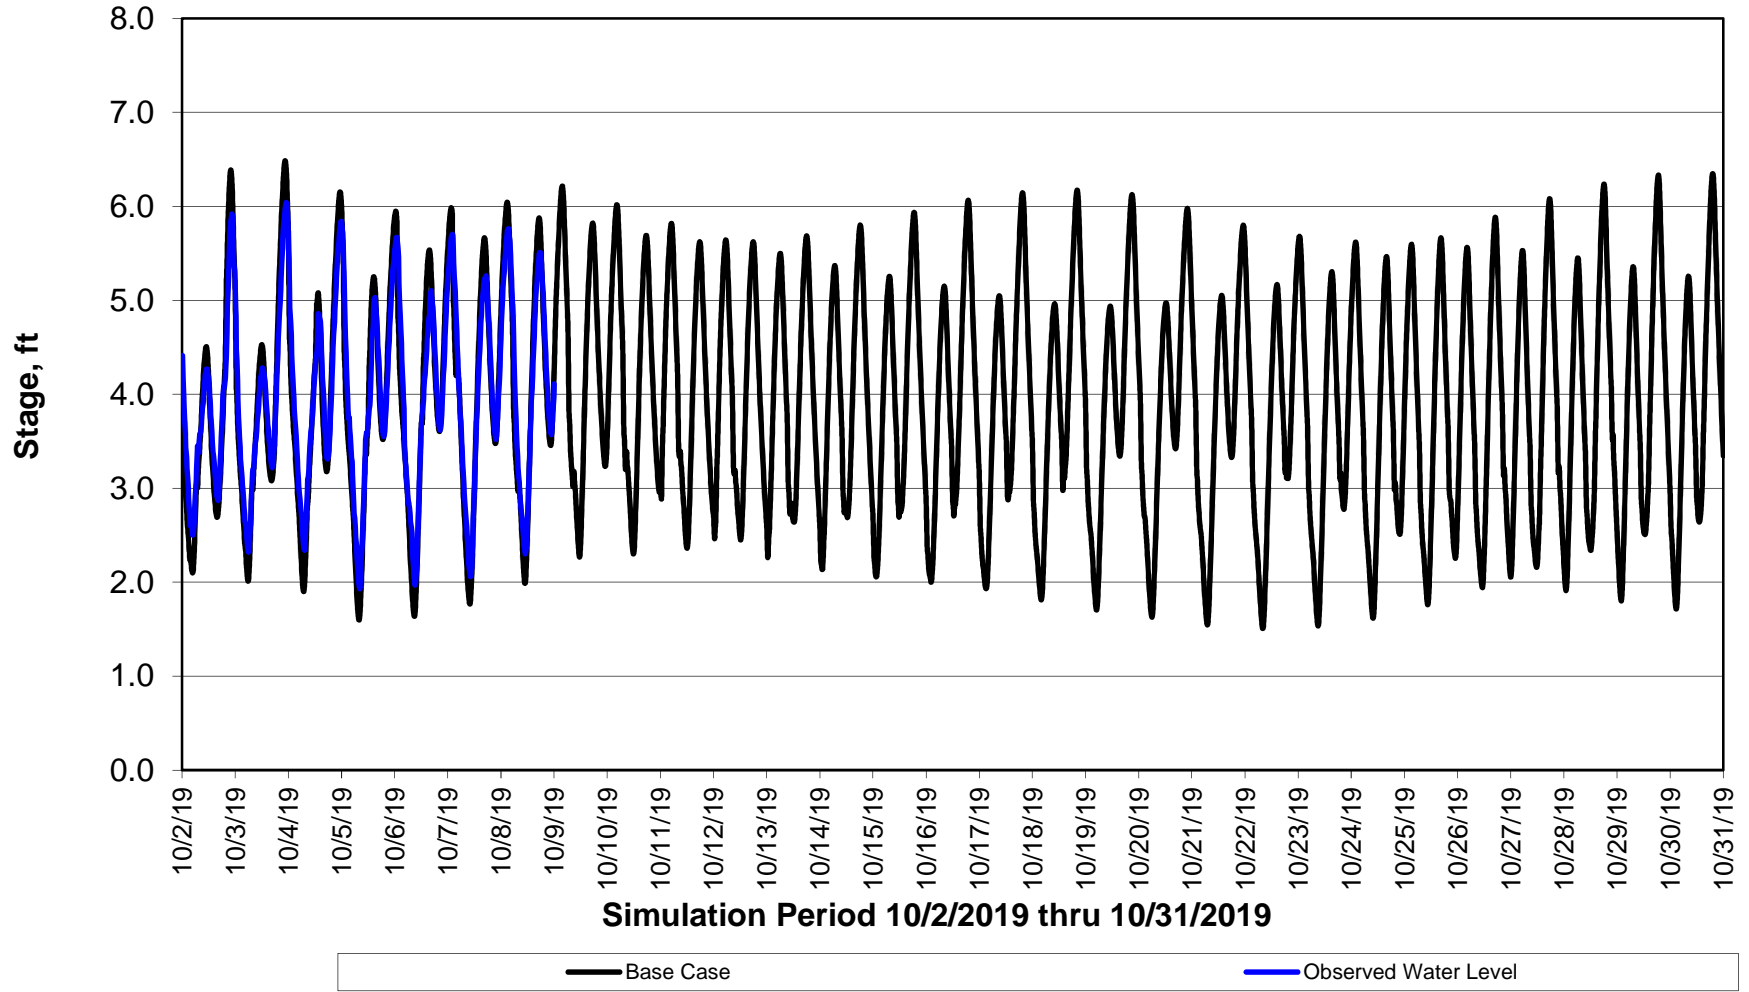

Forecasted Stage @ West of Union Island/Channel 218

Forecasted Stage @ East End of Grant Line Canal/Channel 204

Simulation Period 10/2/2019 thru 10/31/2019

— Base Case