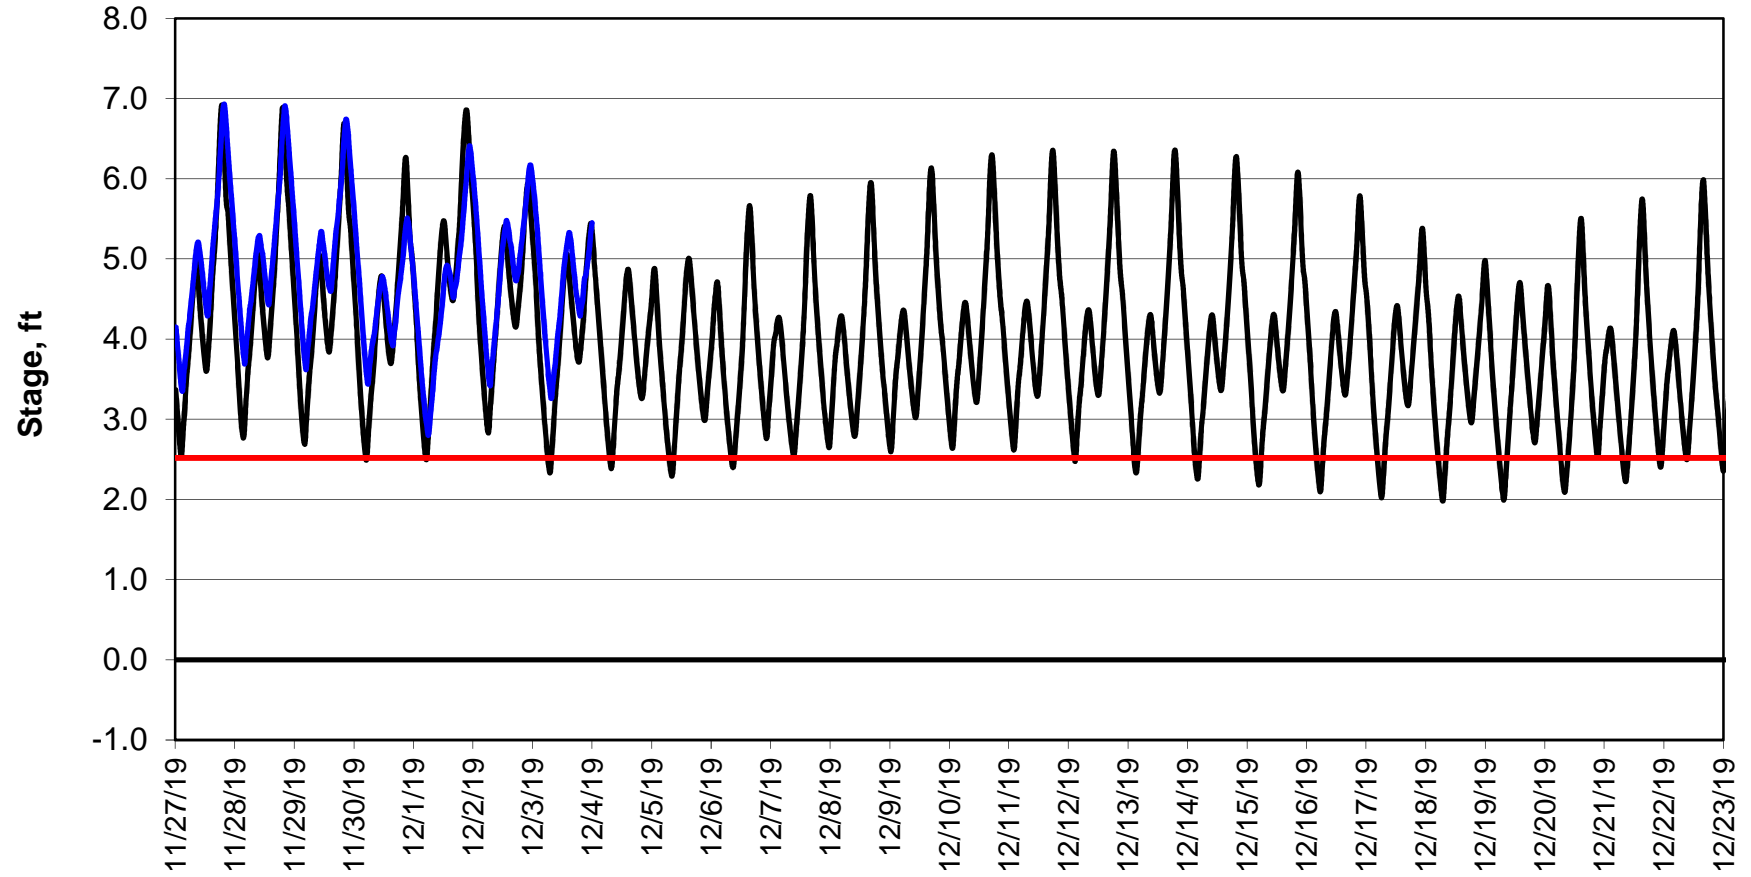

### Forecasted Stage Middle River @ Howard Road

Simulation Period 11/27/2019 thru 12/23/2019

### Forecasted Stage @ Old River @ Tracy Road

Simulation Period 11/27/2019 thru 12/23/2019

### Forecasted Stage @ Doughty Ct/Channel 205

Simulation Period 11/27/2019 thru 12/23/2019

### Forecasted Stage @ East End of Grant Line Canal/Channel 204

Simulation Period 11/27/2019 thru 12/23/2019