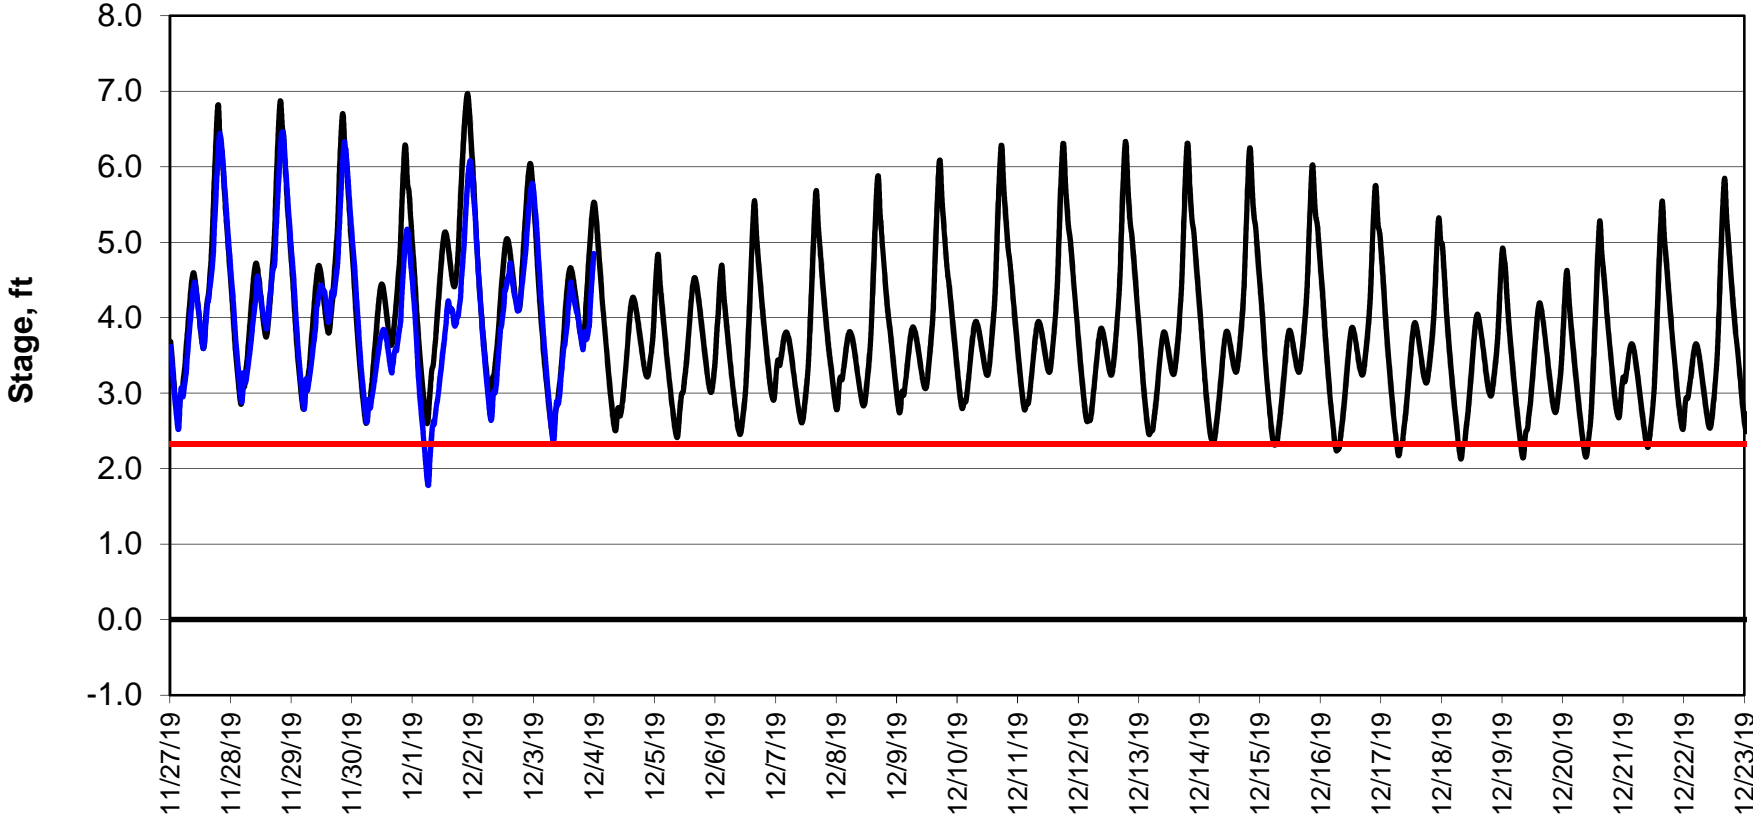

### Forecasted Stage Middle River @ Howard Road

Simulation Period 11/27/2019 thru 12/23/2019

### Forecasted Stage @ Old River @ Tracy Road

Simulation Period 11/27/2019 thru 12/23/2019

### Forecasted Stage @ Doughty Ct/Channel 205

Simulation Period 11/27/2019 thru 12/23/2019

### Forecasted Stage @ East End of Grant Line Canal/Channel 204

Simulation Period 11/27/2019 thru 12/23/2019