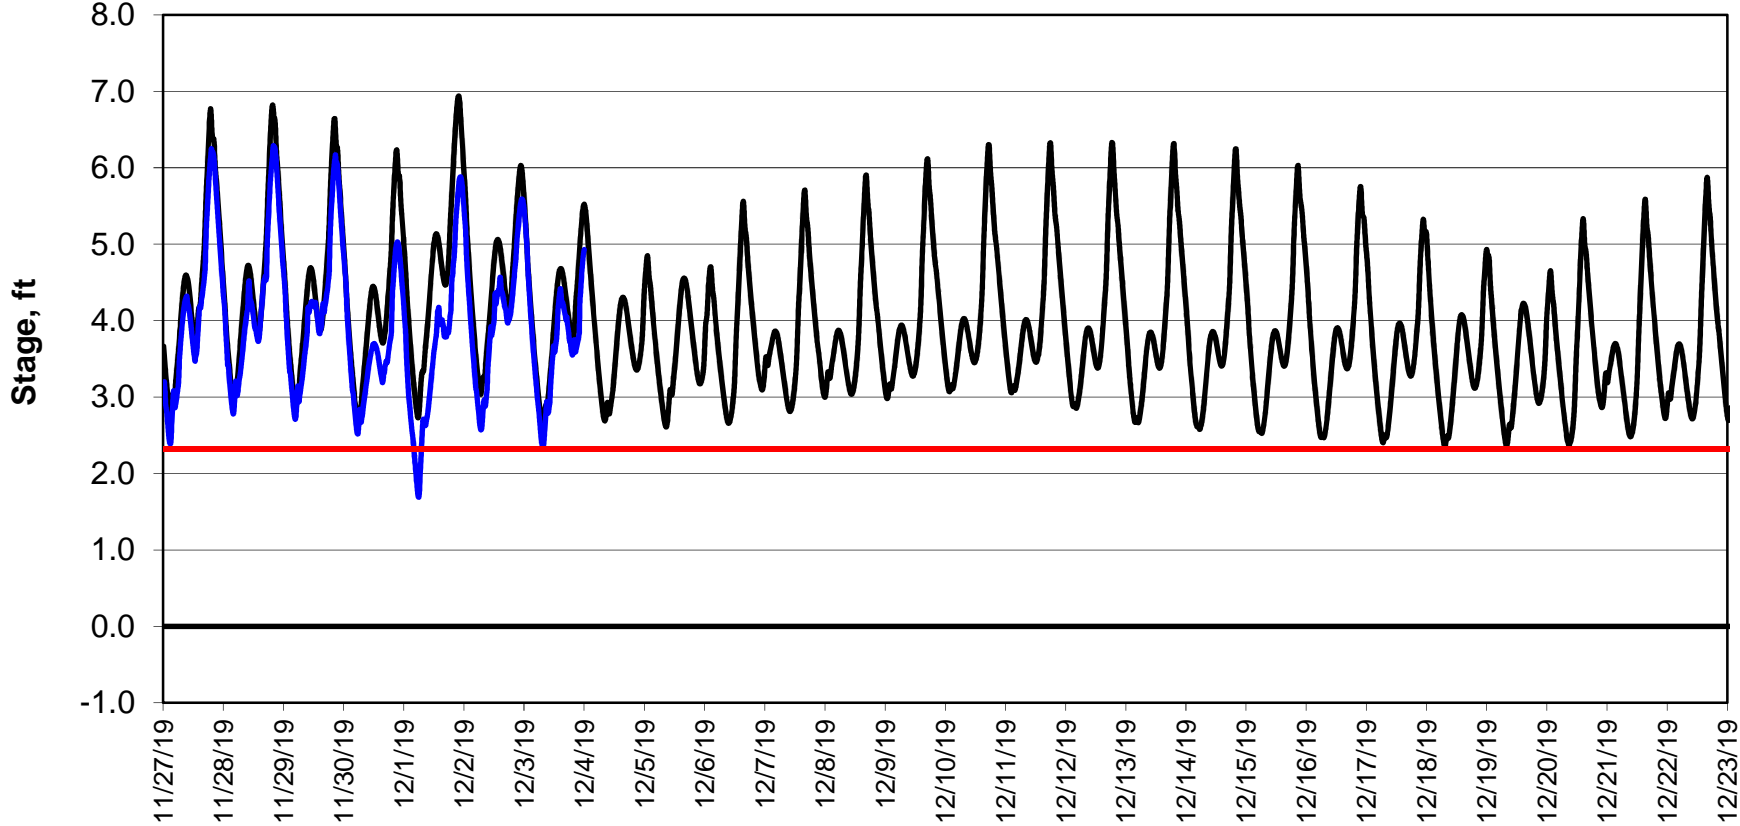

### Forecasted Stage Middle River @ Howard Road

Simulation Period 11/27/2019 thru 12/23/2019

### Forecasted Stage @ Old River @ Tracy Road

Simulation Period 11/27/2019 thru 12/23/2019

### Forecasted Stage @ Doughty Ct/Channel 205

Simulation Period 11/27/2019 thru 12/23/2019

### Forecasted Stage @ East End of Grant Line Canal/Channel 204

Simulation Period 11/27/2019 thru 12/23/2019