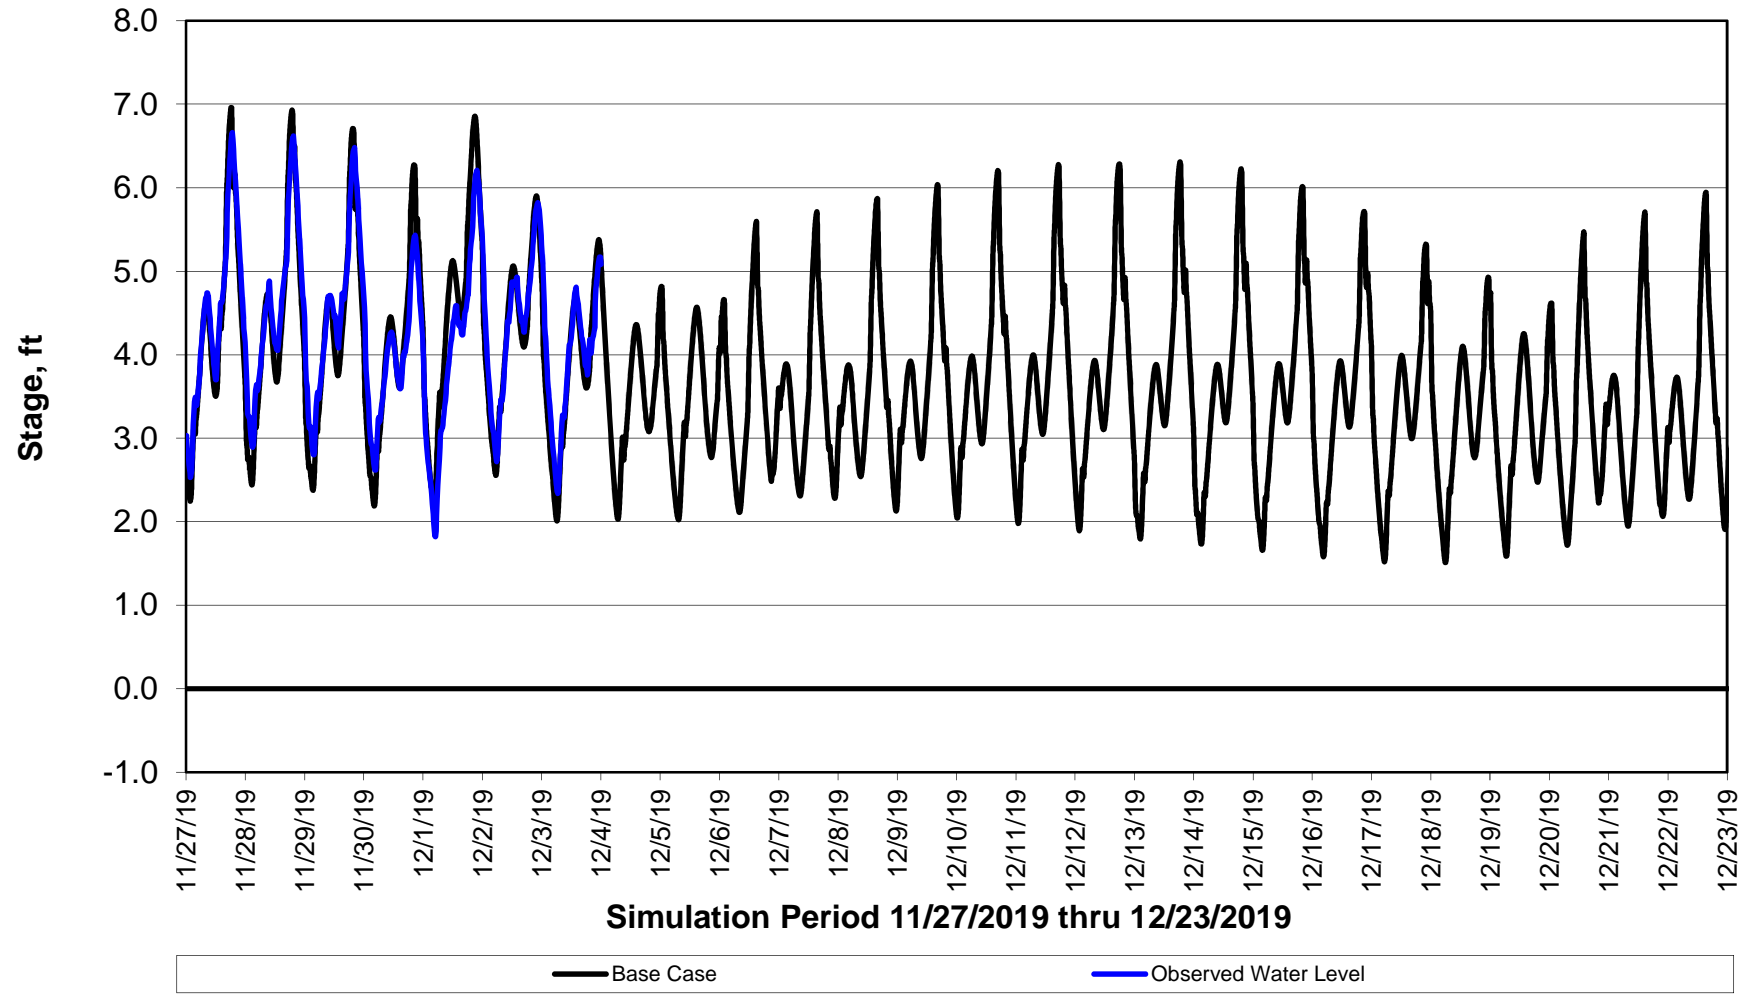

### Forecasted Stage Middle River @ Howard Road

Simulation Period 11/27/2019 thru 12/23/2019

### Forecasted Stage @ Old River @ Tracy Road

Simulation Period 11/27/2019 thru 12/23/2019

### Forecasted Stage @ Doughty Ct/Channel 205

Simulation Period 11/27/2019 thru 12/23/2019

### Forecasted Stage @ East End of Grant Line Canal/Channel 204

Simulation Period 11/27/2019 thru 12/23/2019