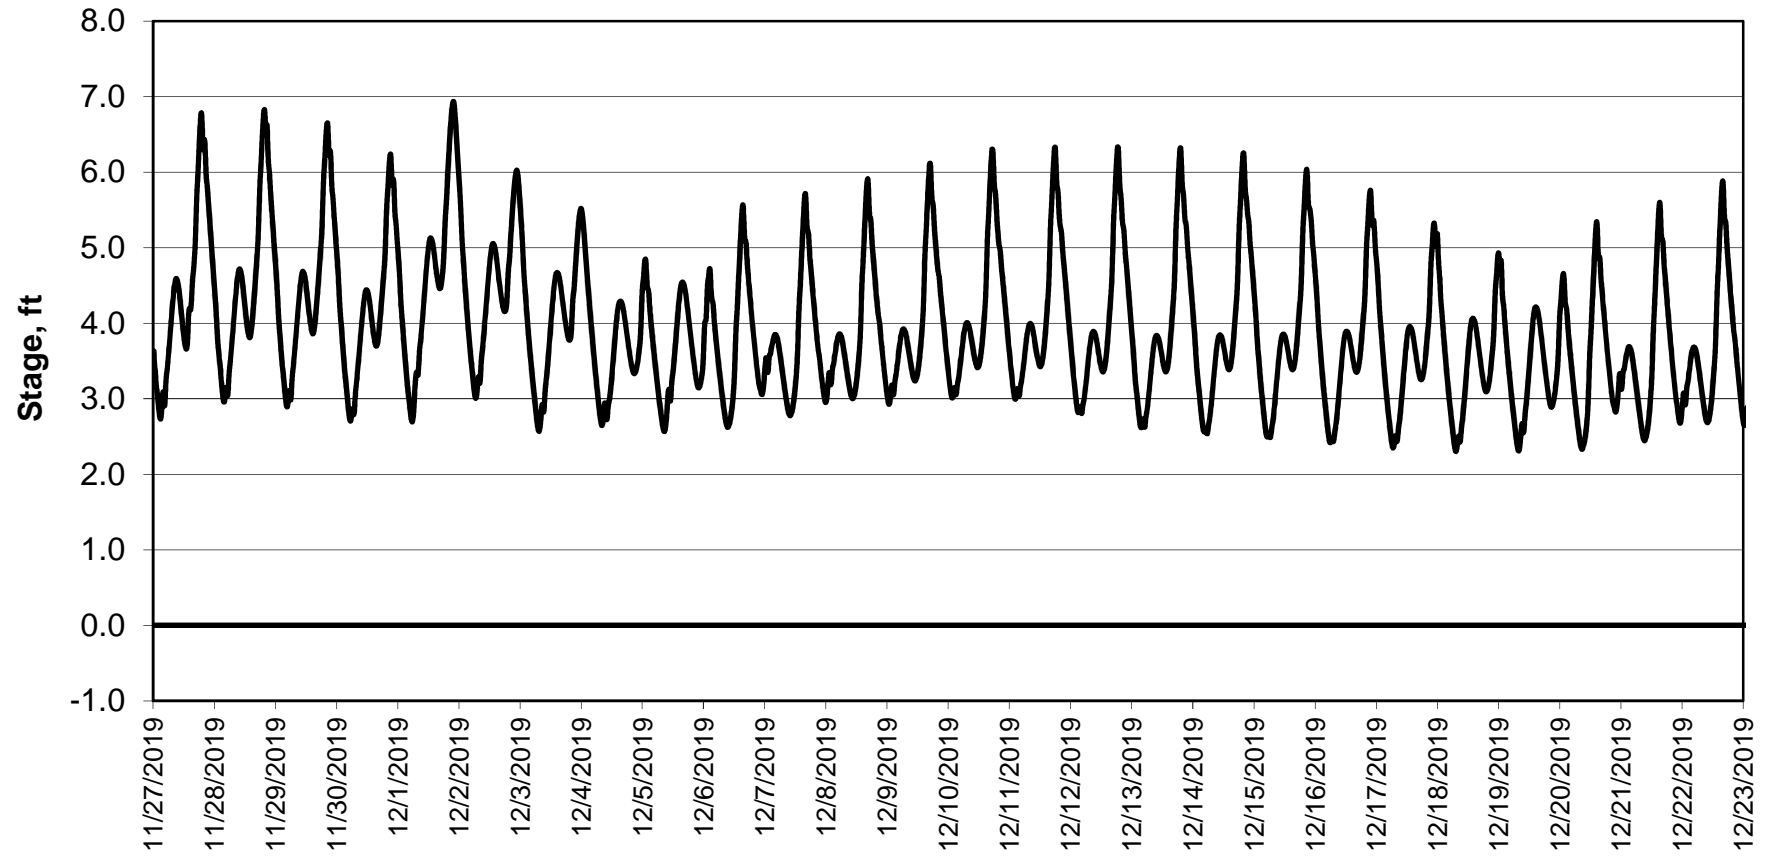

### Forecasted Stage @ Old River @ Tracy Road

Simulation Period 11/27/2019 thru 12/23/2019

### Forecasted Stage @ Doughty Ct/Channel 205

Simulation Period 11/27/2019 thru 12/23/2019

### Forecasted Stage @ East End of Grant Line Canal/Channel 204

Simulation Period 11/27/2019 thru 12/23/2019