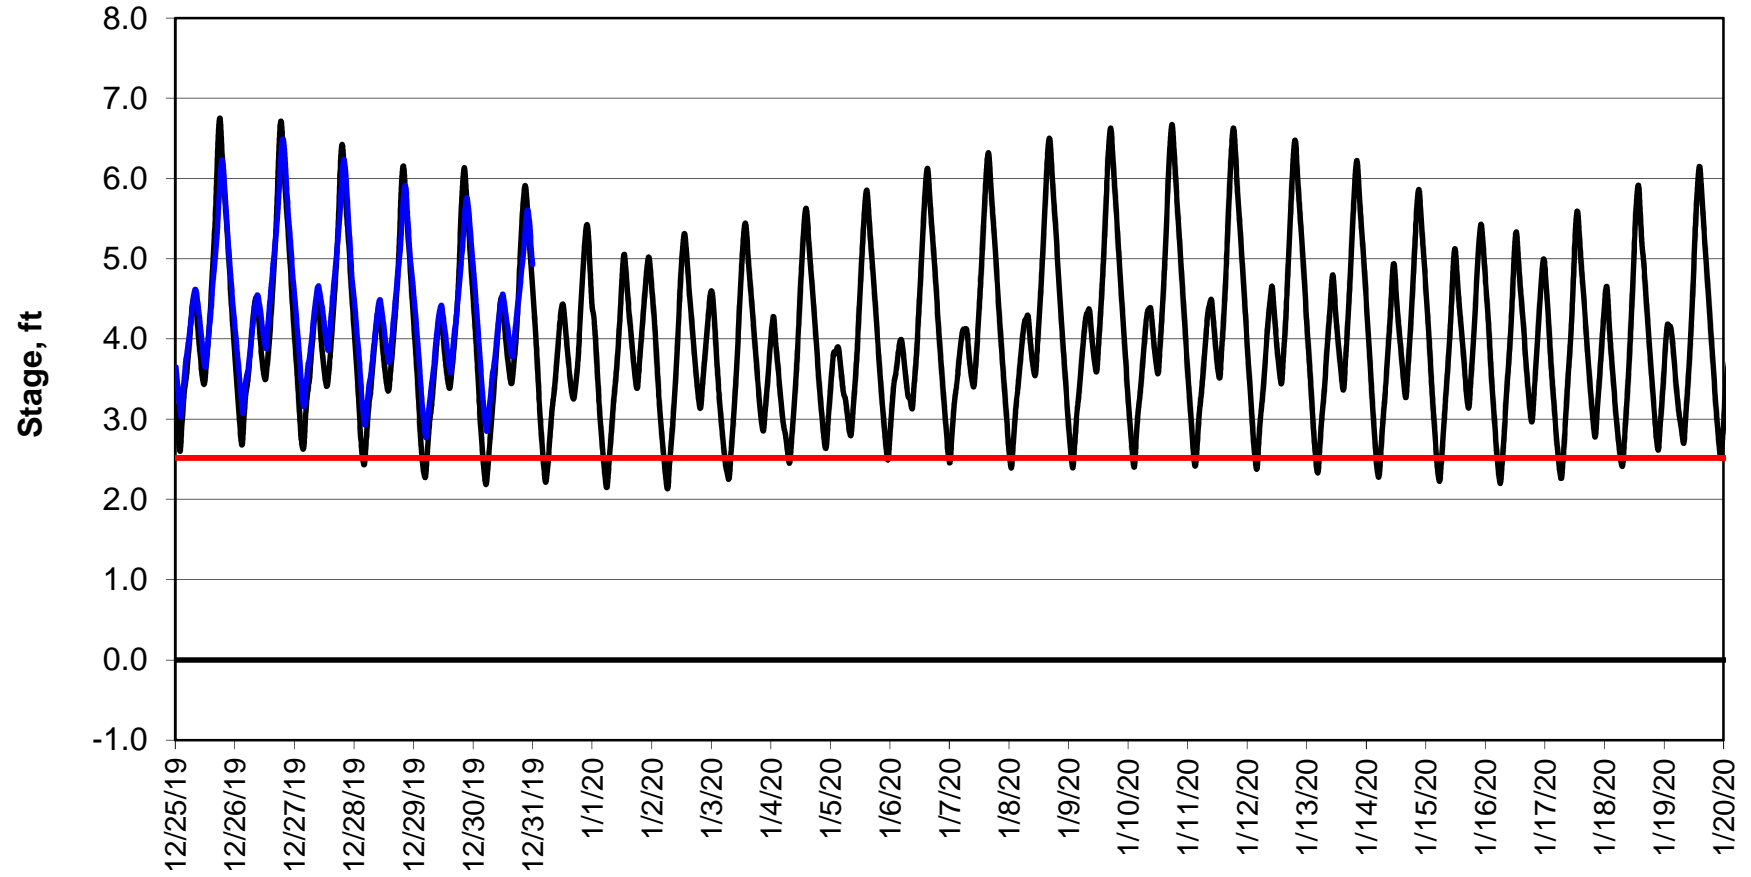

Forecasted Stage @ West of Union Island/Channel 218

Simulation Period 12/25/2019 thru 1/20/2020

Forecasted Stage Middle River @ Howard Road

Simulation Period 12/25/2019 thru 1/20/2020

Forecasted Stage @ Old River @ Tracy Road

Simulation Period 12/25/2019 thru 1/20/2020

Forecasted Stage @ Doughty Ct/Channel 205

Simulation Period 12/25/2019 thru 1/20/2020

Forecasted Stage @ East End of Grant Line Canal/Channel 204

Simulation Period 12/25/2019 thru 1/20/2020