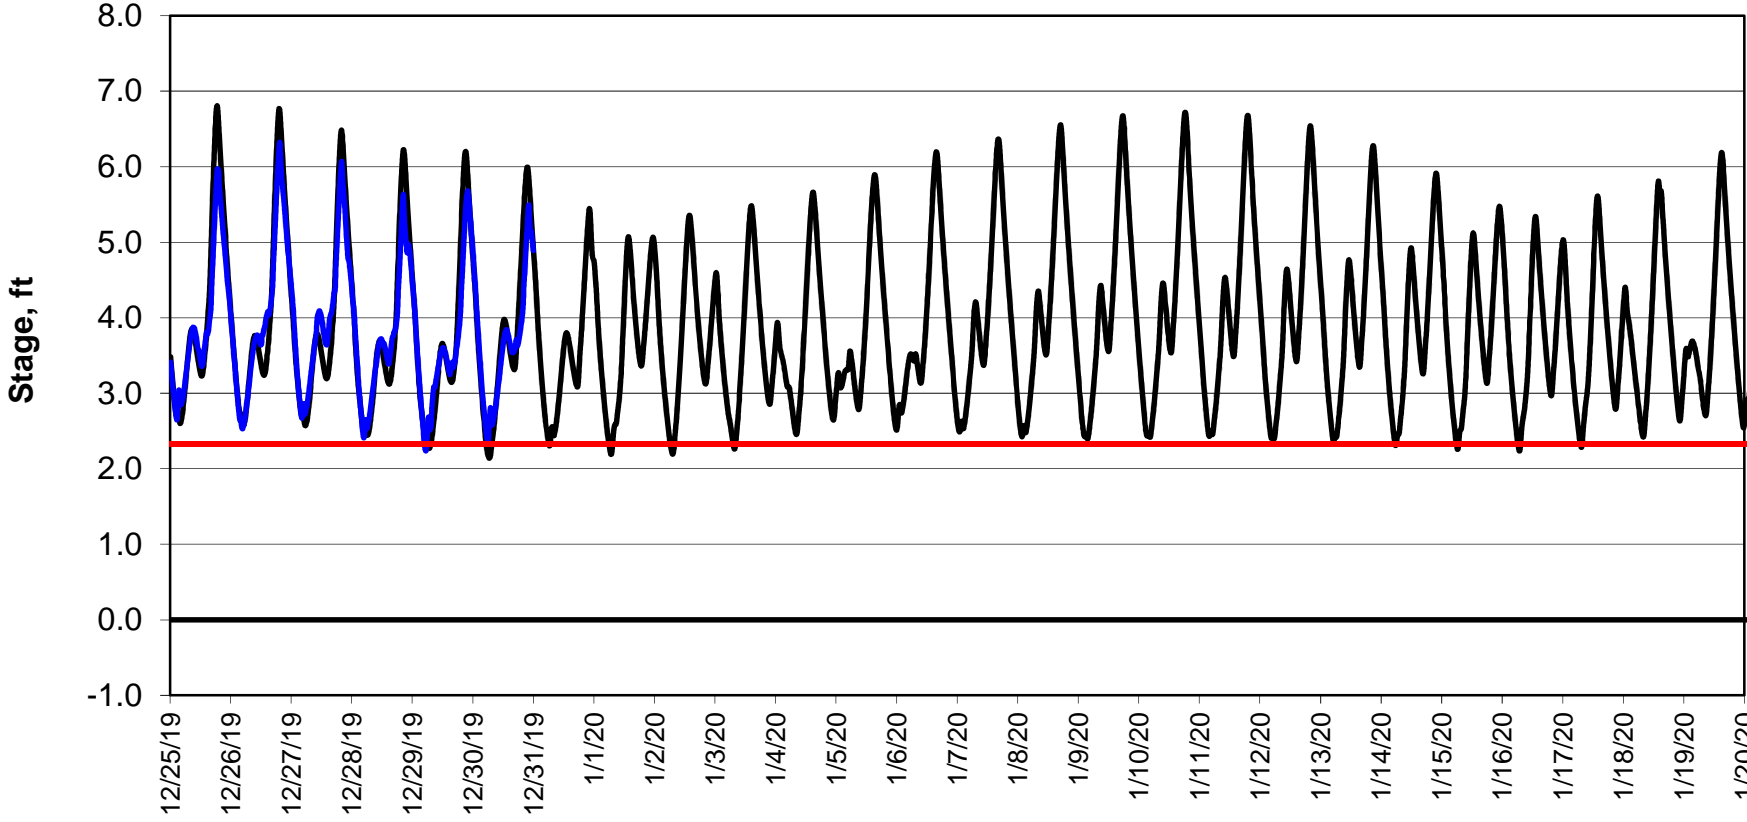

Forecasted Stage @ West of Union Island/Channel 218

Simulation Period 12/25/2019 thru 1/20/2020

Forecasted Stage Middle River @ Howard Road

Simulation Period 12/25/2019 thru 1/20/2020

Forecasted Stage @ Old River @ Tracy Road

Simulation Period 12/25/2019 thru 1/20/2020

Forecasted Stage @ Doughty Ct/Channel 205

Simulation Period 12/25/2019 thru 1/20/2020

Forecasted Stage @ East End of Grant Line Canal/Channel 204

Simulation Period 12/25/2019 thru 1/20/2020