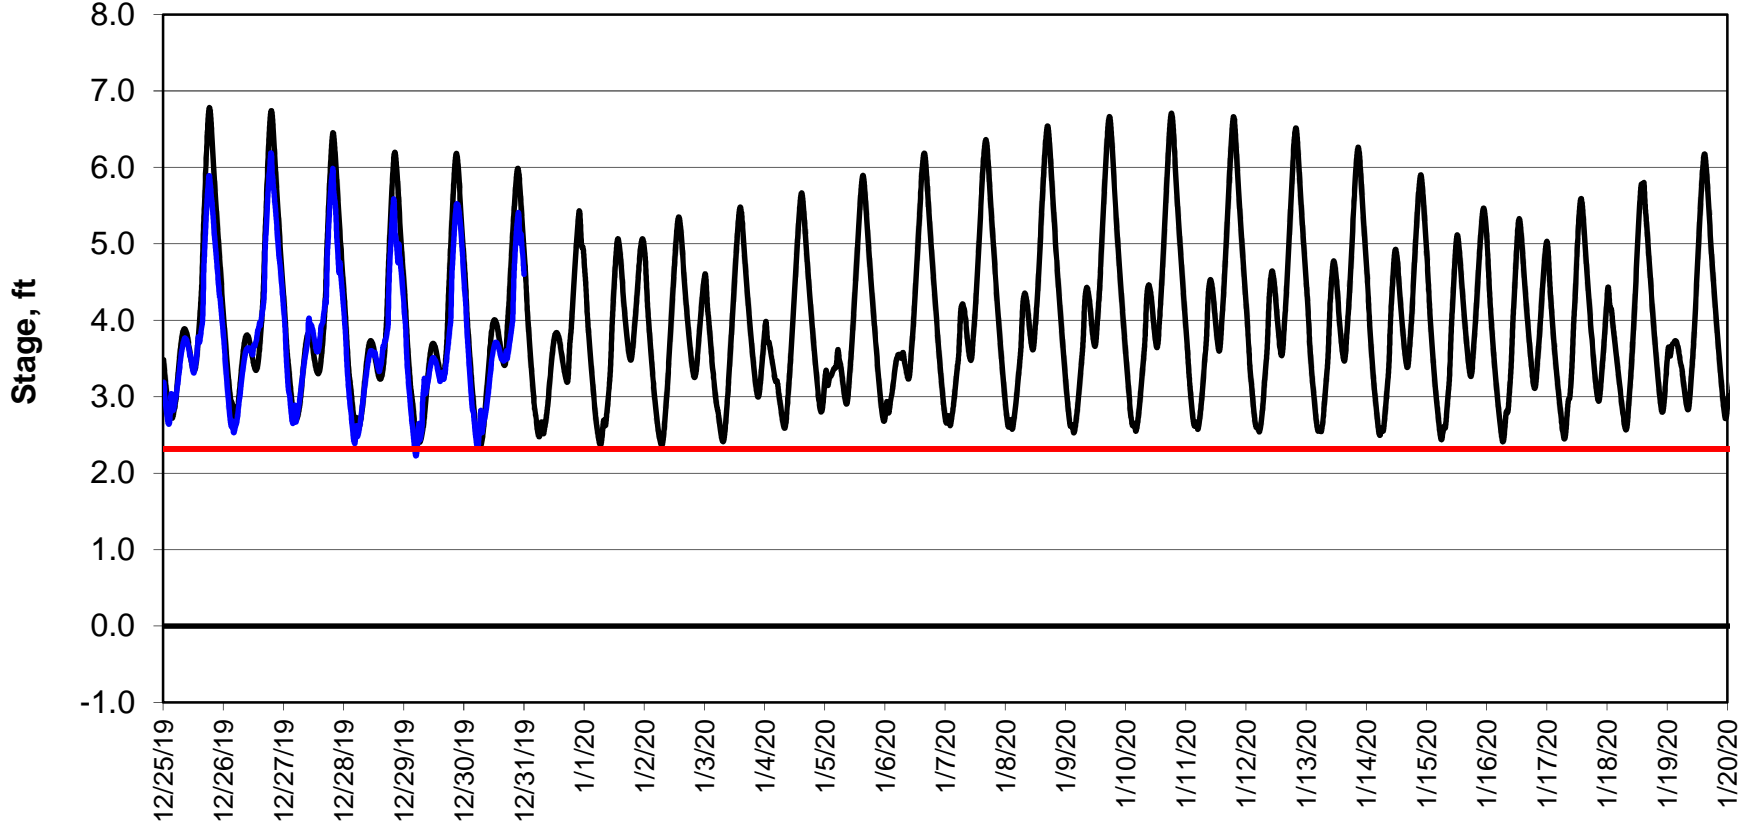

Forecasted Stage @ West of Union Island/Channel 218

Simulation Period 12/25/2019 thru 1/20/2020

Forecasted Stage Middle River @ Howard Road

Simulation Period 12/25/2019 thru 1/20/2020

Forecasted Stage @ Old River @ Tracy Road

Simulation Period 12/25/2019 thru 1/20/2020

Forecasted Stage @ Doughty Ct/Channel 205

Simulation Period 12/25/2019 thru 1/20/2020

Forecasted Stage @ East End of Grant Line Canal/Channel 204

Simulation Period 12/25/2019 thru 1/20/2020