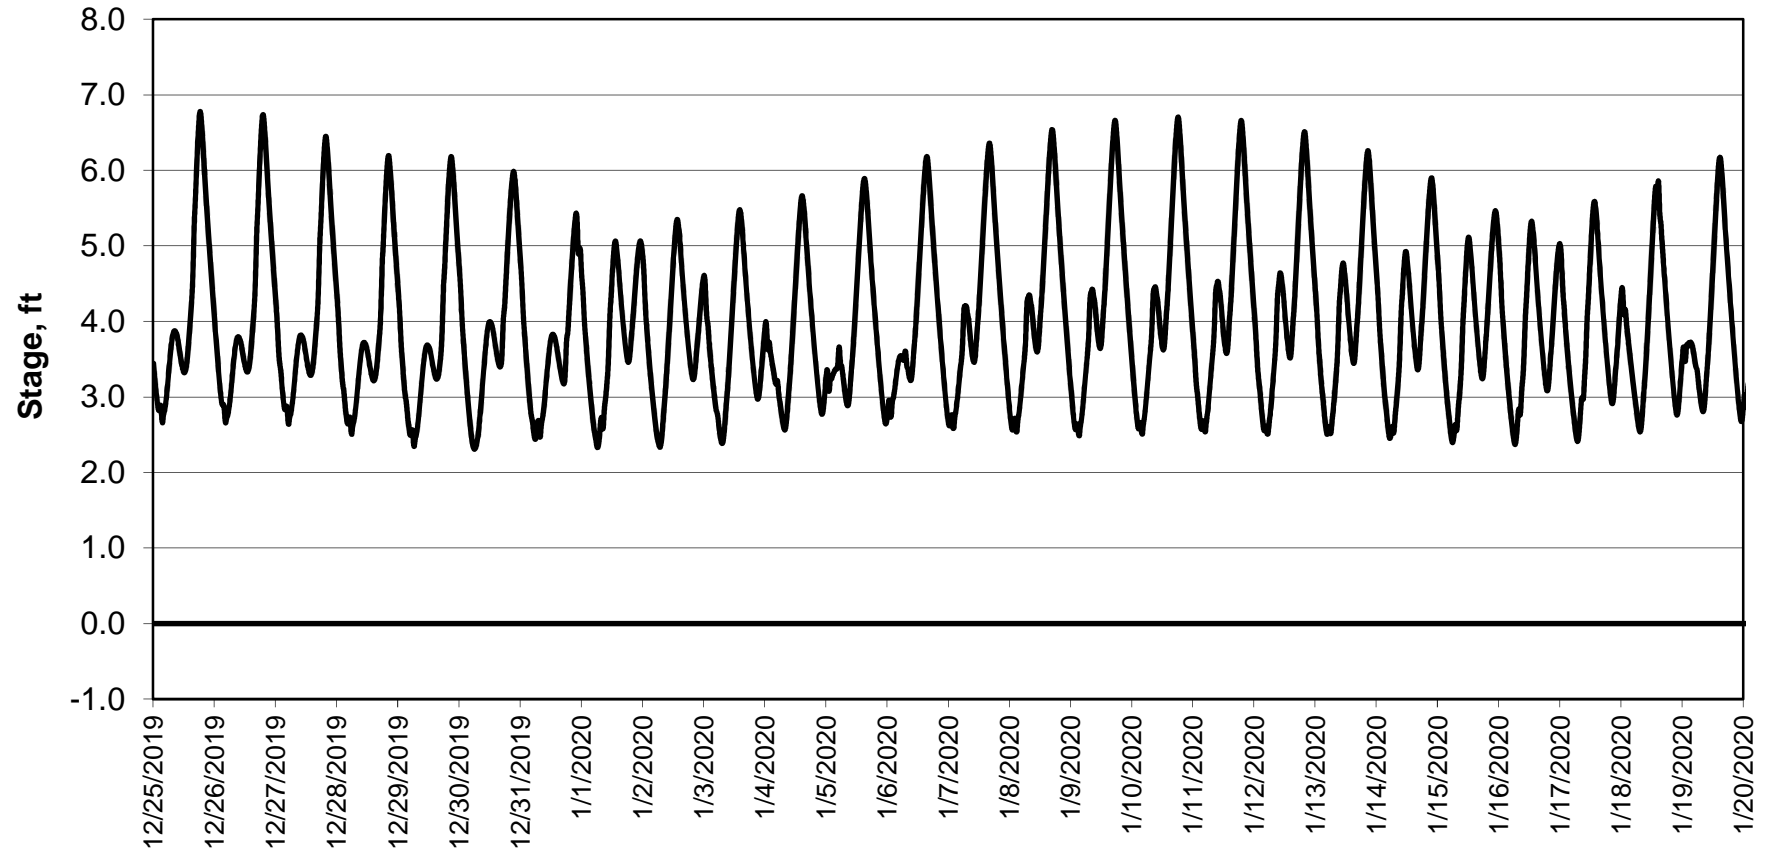

Forecasted Stage @ West of Union Island/Channel 218

Simulation Period 12/25/2019 thru 1/20/2020

Forecasted Stage Middle River @ Howard Road

Simulation Period 12/25/2019 thru 1/20/2020

Forecasted Stage @ Old River @ Tracy Road

Simulation Period 12/25/2019 thru 1/20/2020

Forecasted Stage @ Doughty Ct/Channel 205

Simulation Period 12/25/2019 thru 1/20/2020

Forecasted Stage @ East End of Grant Line Canal/Channel 204

Simulation Period 12/25/2019 thru 1/20/2020