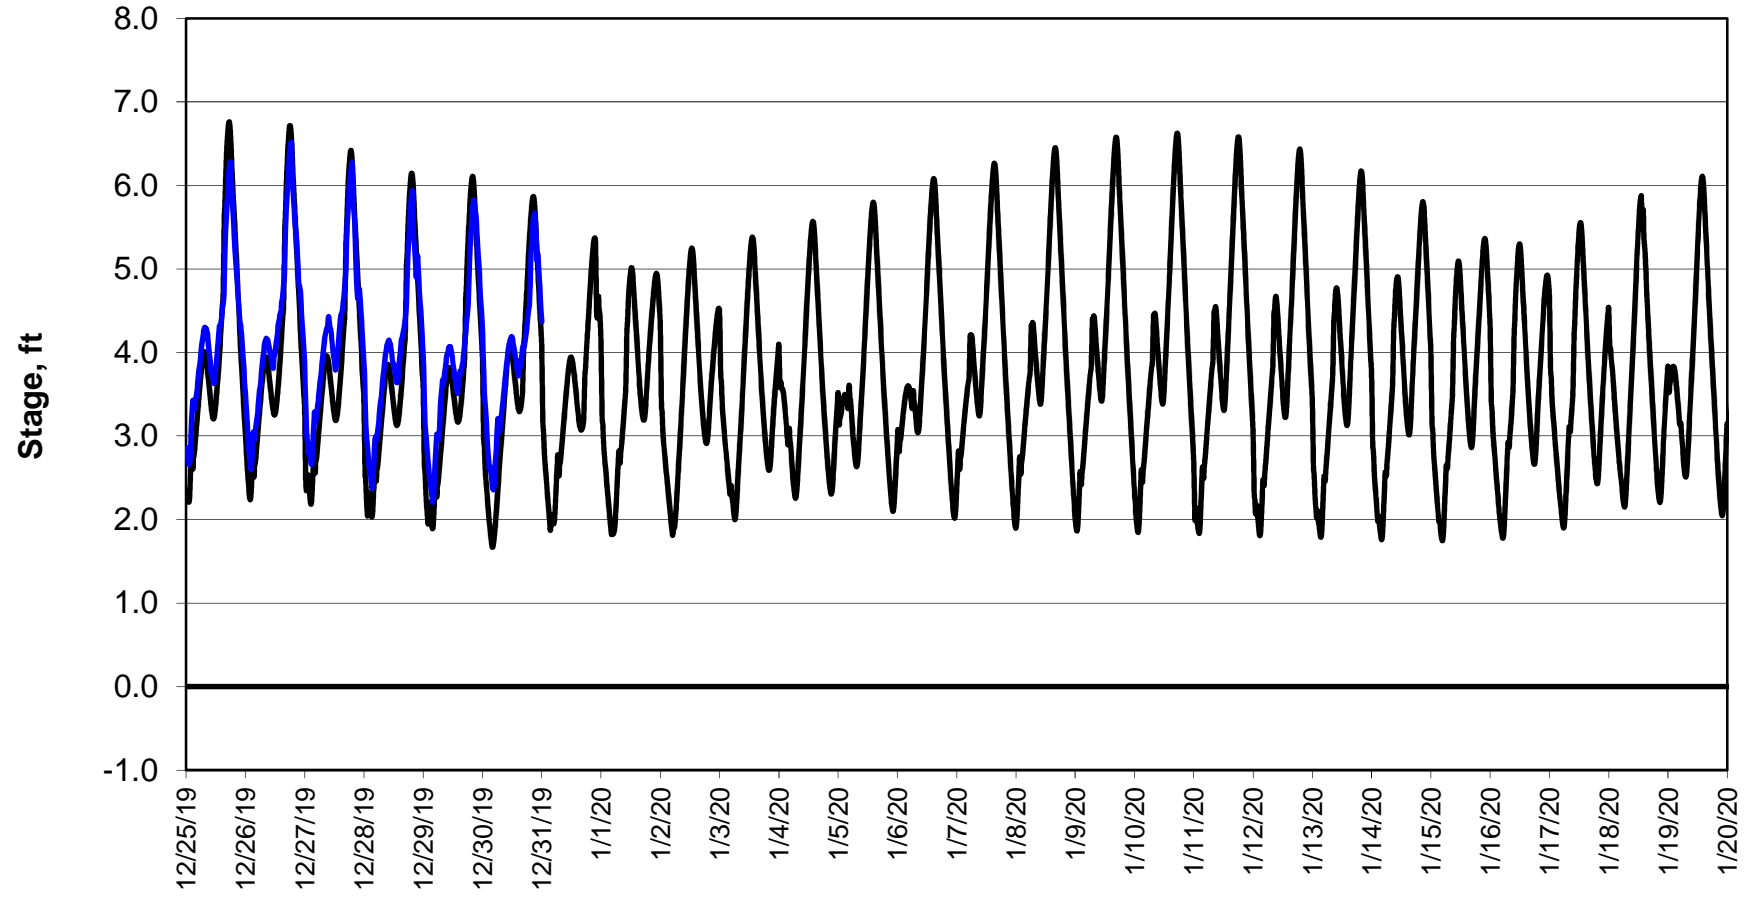

Forecasted Stage @ West of Union Island/Channel 218

Simulation Period 12/25/2019 thru 1/20/2020

Forecasted Stage Middle River @ Howard Road

Simulation Period 12/25/2019 thru 1/20/2020

Forecasted Stage @ Old River @ Tracy Road

Simulation Period 12/25/2019 thru 1/20/2020

Forecasted Stage @ Doughty Ct/Channel 205

Simulation Period 12/25/2019 thru 1/20/2020

Forecasted Stage @ East End of Grant Line Canal/Channel 204

Simulation Period 12/25/2019 thru 1/20/2020