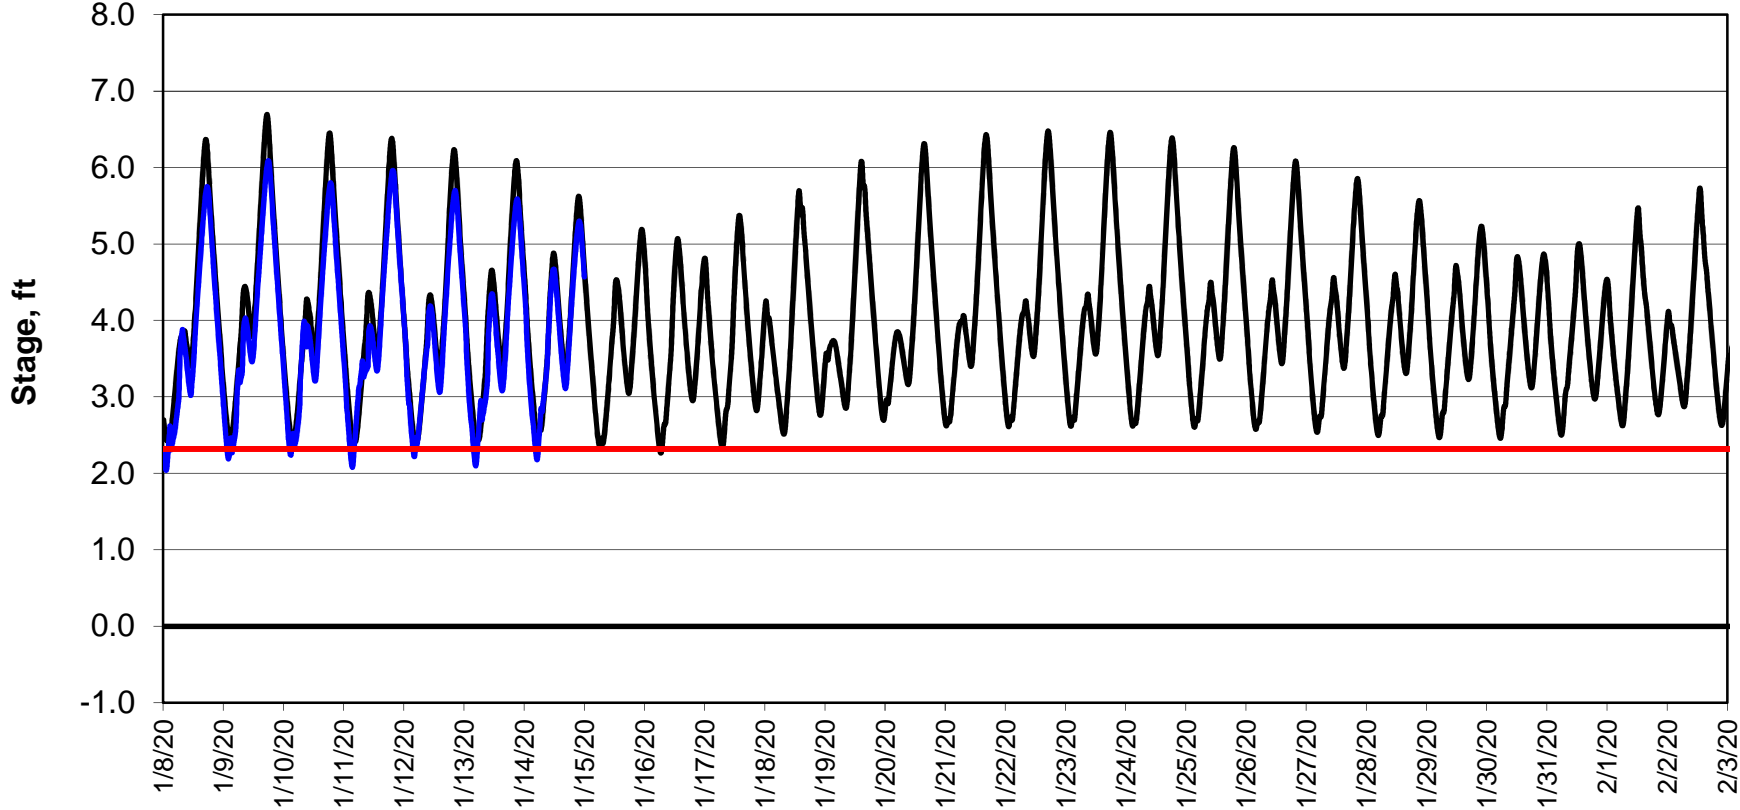

Forecasted Stage @ West of Union Island/Channel 218

Forecasted Stage Middle River @ Howard Road

Simulation Period 1/8/2020 thru 2/3/2020

Forecasted Stage @ Old River @ Tracy Road

Simulation Period 1/8/2020 thru 2/3/2020

Forecasted Stage @ Doughty Ct/Channel 205

Simulation Period 1/8/2020 thru 2/3/2020

Forecasted Stage @ East End of Grant Line Canal/Channel 204

Simulation Period 1/8/2020 thru 2/3/2020