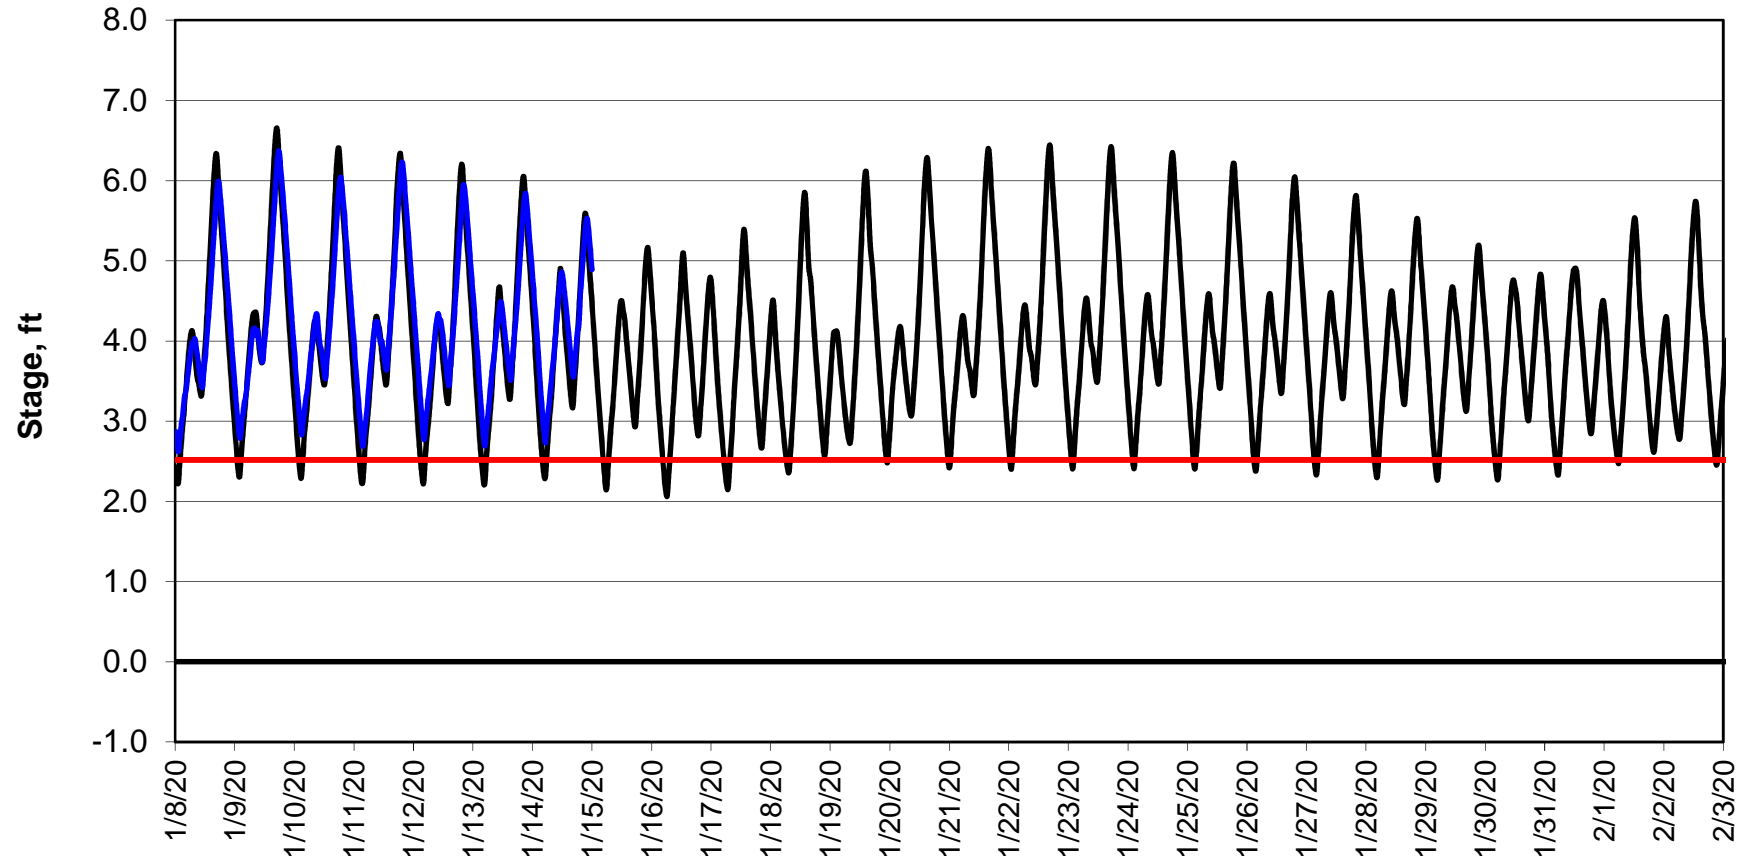

Forecasted Stage @ West of Union Island/Channel 218

Forecasted Stage Middle River @ Howard Road

Simulation Period 1/8/2020 thru 2/3/2020

Forecasted Stage @ Old River @ Tracy Road

Simulation Period 1/8/2020 thru 2/3/2020

Forecasted Stage @ Doughty Ct/Channel 205

Simulation Period 1/8/2020 thru 2/3/2020

Forecasted Stage @ East End of Grant Line Canal/Channel 204

Simulation Period 1/8/2020 thru 2/3/2020