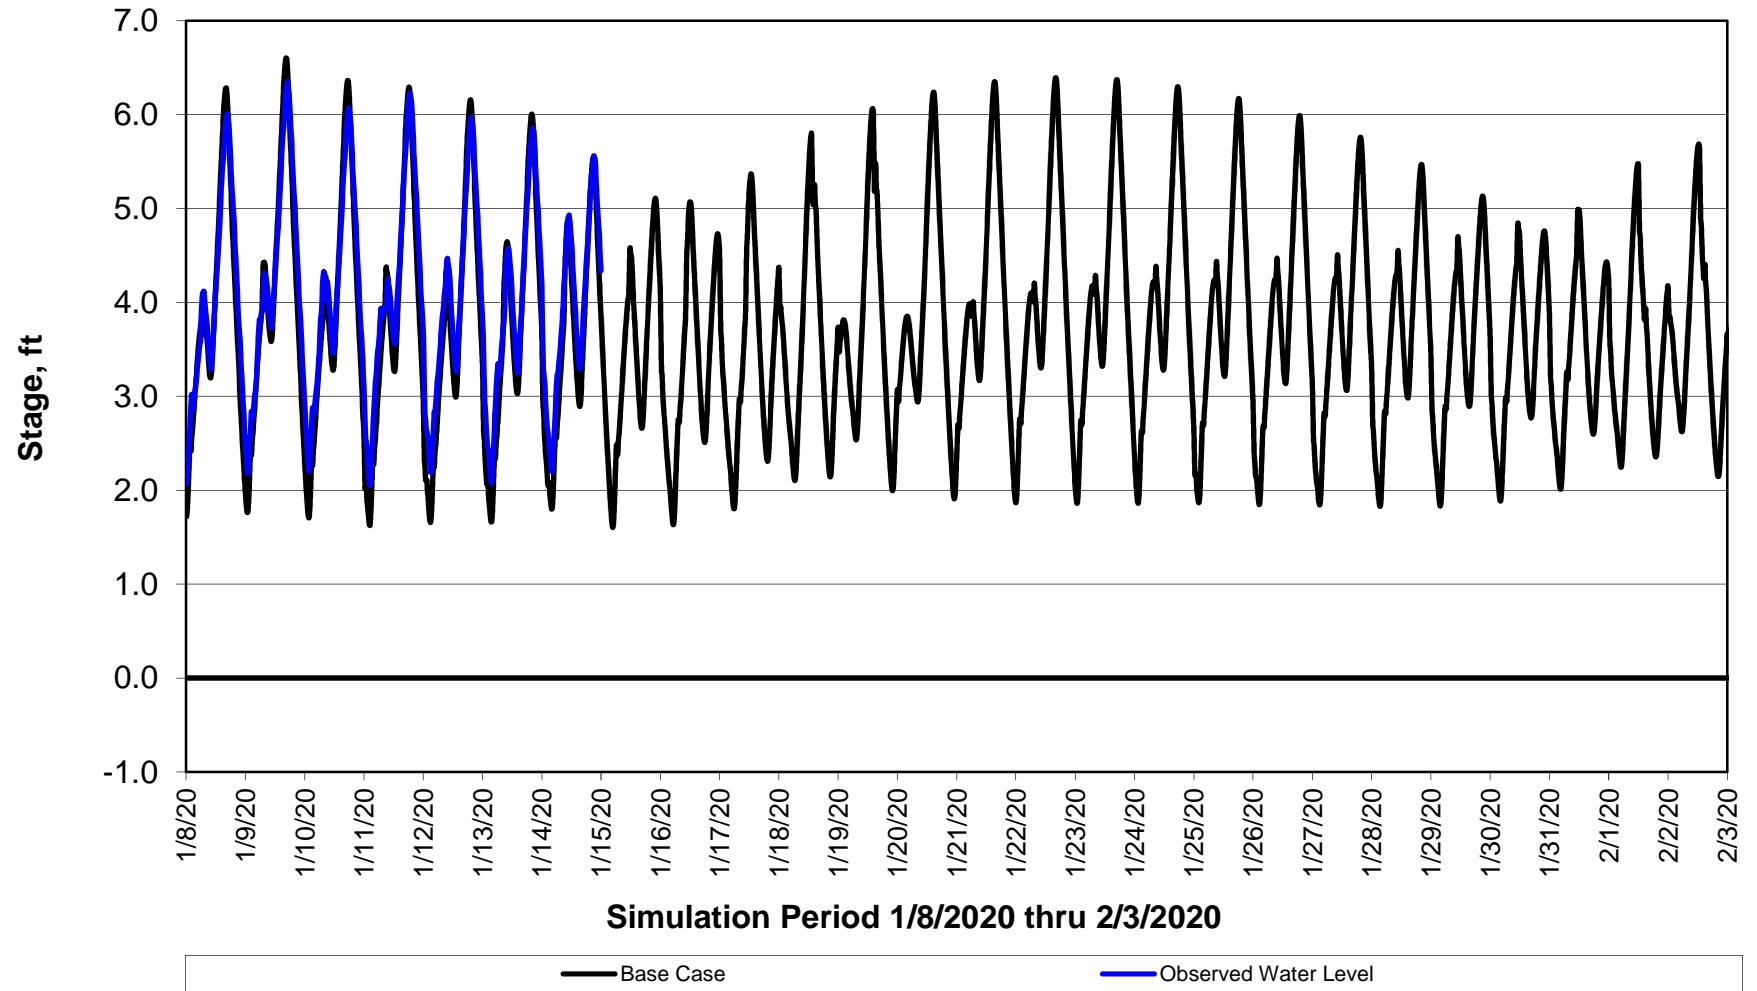

Forecasted Stage @ West of Union Island/Channel 218

Forecasted Stage Middle River @ Howard Road

Simulation Period 1/8/2020 thru 2/3/2020

Forecasted Stage @ Old River @ Tracy Road

Simulation Period 1/8/2020 thru 2/3/2020

Forecasted Stage @ Doughty Ct/Channel 205

Simulation Period 1/8/2020 thru 2/3/2020

Forecasted Stage @ East End of Grant Line Canal/Channel 204

Simulation Period 1/8/2020 thru 2/3/2020