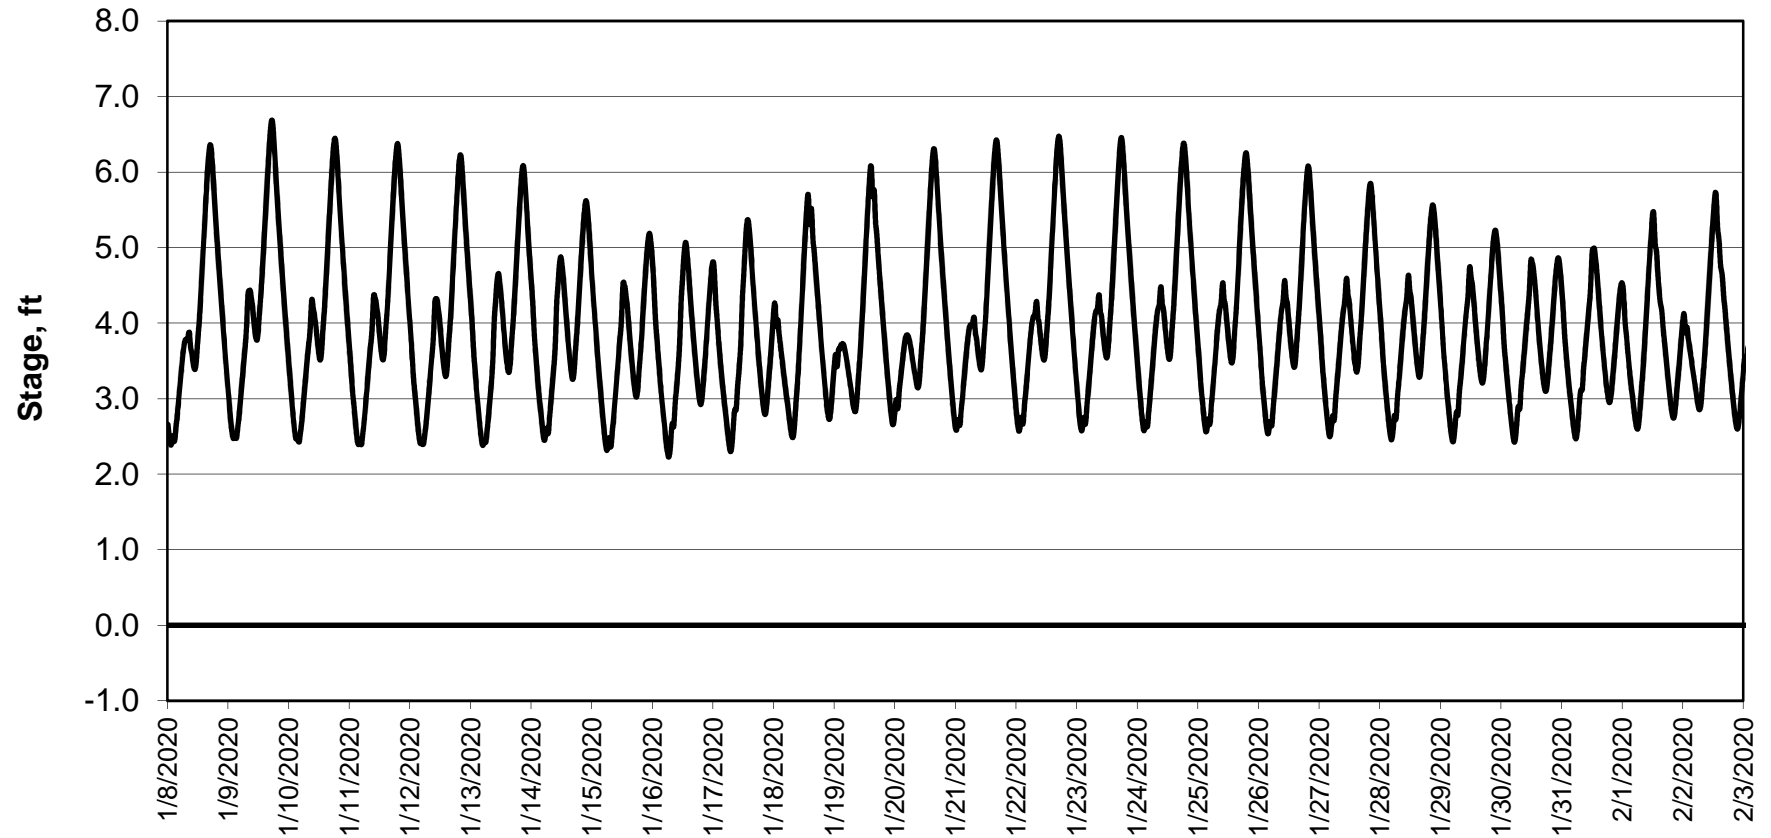

Forecasted Stage @ West of Union Island/Channel 218

Forecasted Stage Middle River @ Howard Road

Simulation Period 1/8/2020 thru 2/3/2020

Forecasted Stage @ Old River @ Tracy Road

Simulation Period 1/8/2020 thru 2/3/2020

Forecasted Stage @ Doughty Ct/Channel 205

Simulation Period 1/8/2020 thru 2/3/2020

Forecasted Stage @ East End of Grant Line Canal/Channel 204

Simulation Period 1/8/2020 thru 2/3/2020