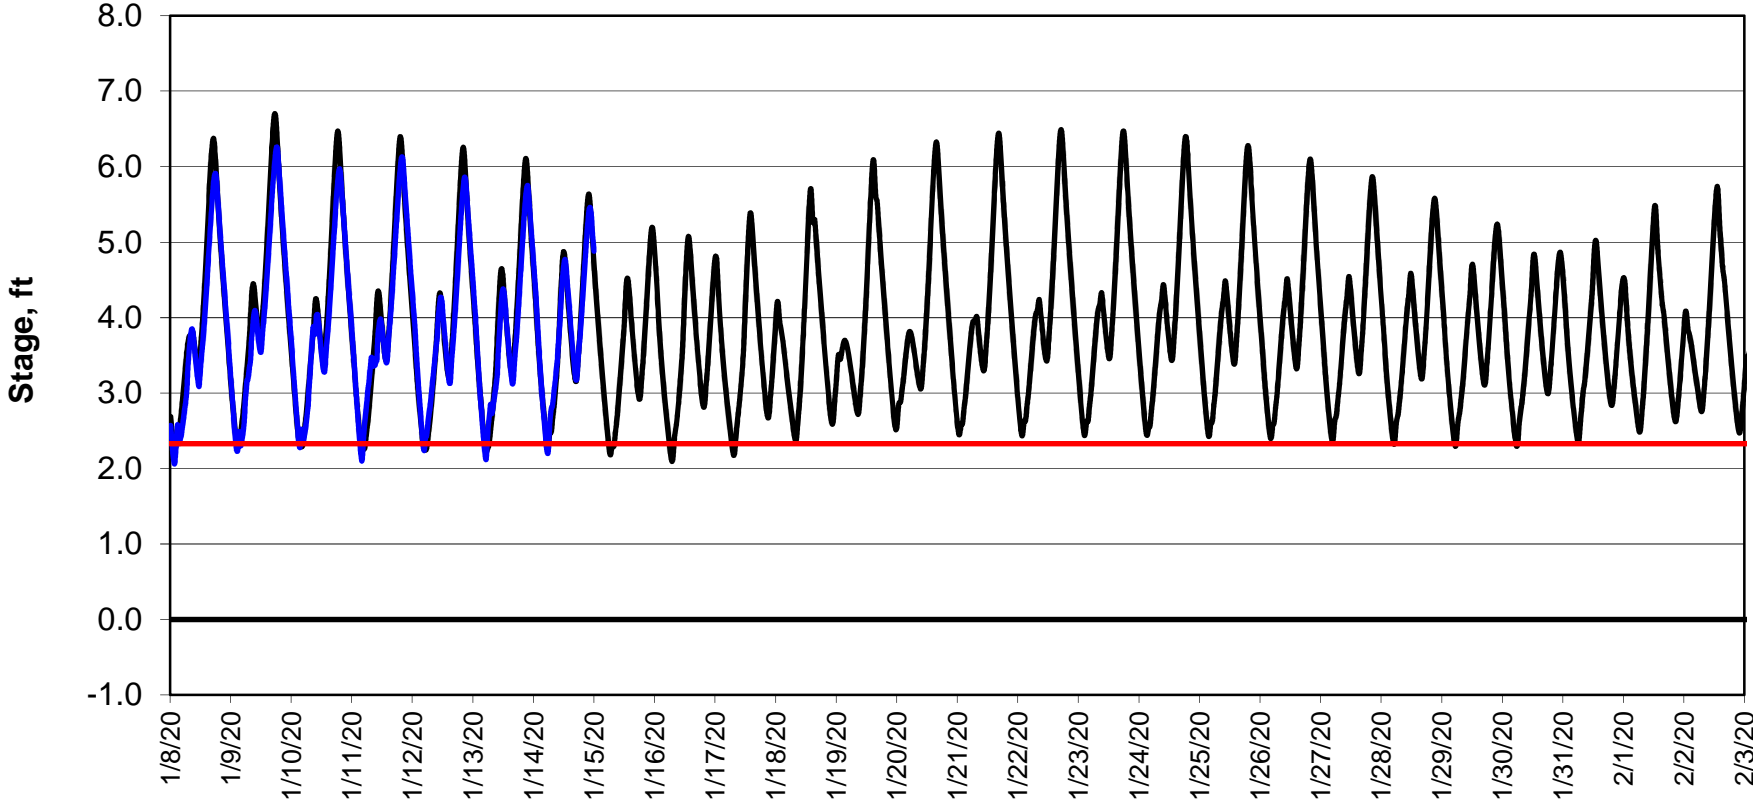

Forecasted Stage @ West of Union Island/Channel 218

Forecasted Stage Middle River @ Howard Road

Simulation Period 1/8/2020 thru 2/3/2020

Forecasted Stage @ Old River @ Tracy Road

Simulation Period 1/8/2020 thru 2/3/2020

Forecasted Stage @ Doughty Ct/Channel 205

Simulation Period 1/8/2020 thru 2/3/2020

Forecasted Stage @ East End of Grant Line Canal/Channel 204

Simulation Period 1/8/2020 thru 2/3/2020