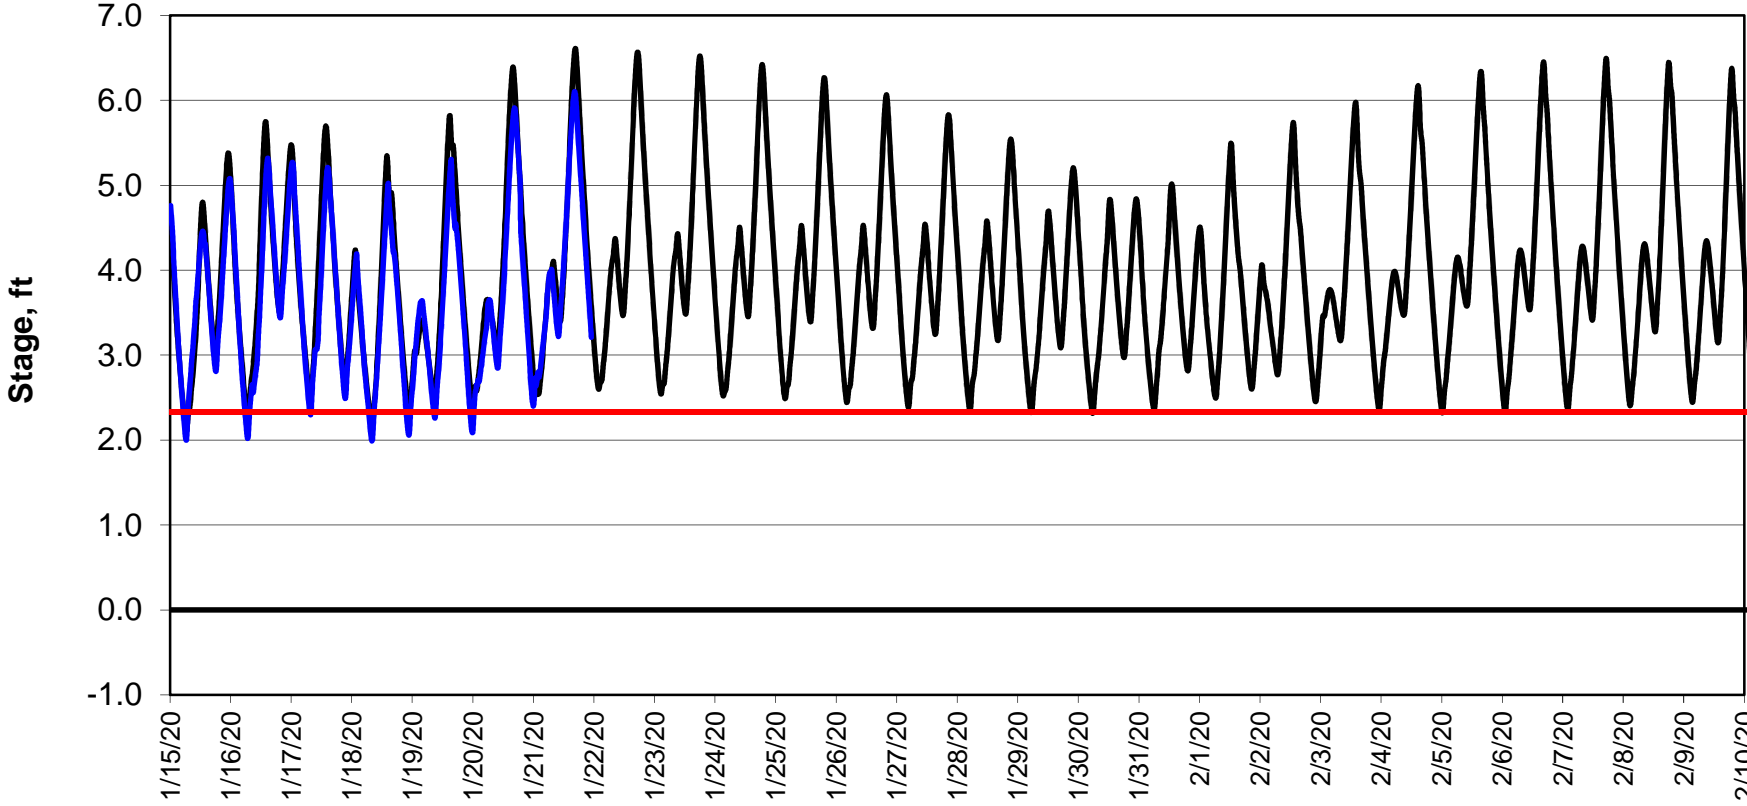

Forecasted Stage @ West of Union Island/Channel 218

Forecasted Stage @ Doughty Ct/Channel 205

Simulation Period 1/15/2020 thru 2/10/2020

Forecasted Stage Middle River @ Howard Road

Simulation Period 1/15/2020 thru 2/10/2020

Forecasted Stage @ Old River @ Tracy Road

Simulation Period 1/15/2020 thru 2/10/2020

Forecasted Stage @ East End of Grant Line Canal/Channel 204

Simulation Period 1/15/2020 thru 2/10/2020