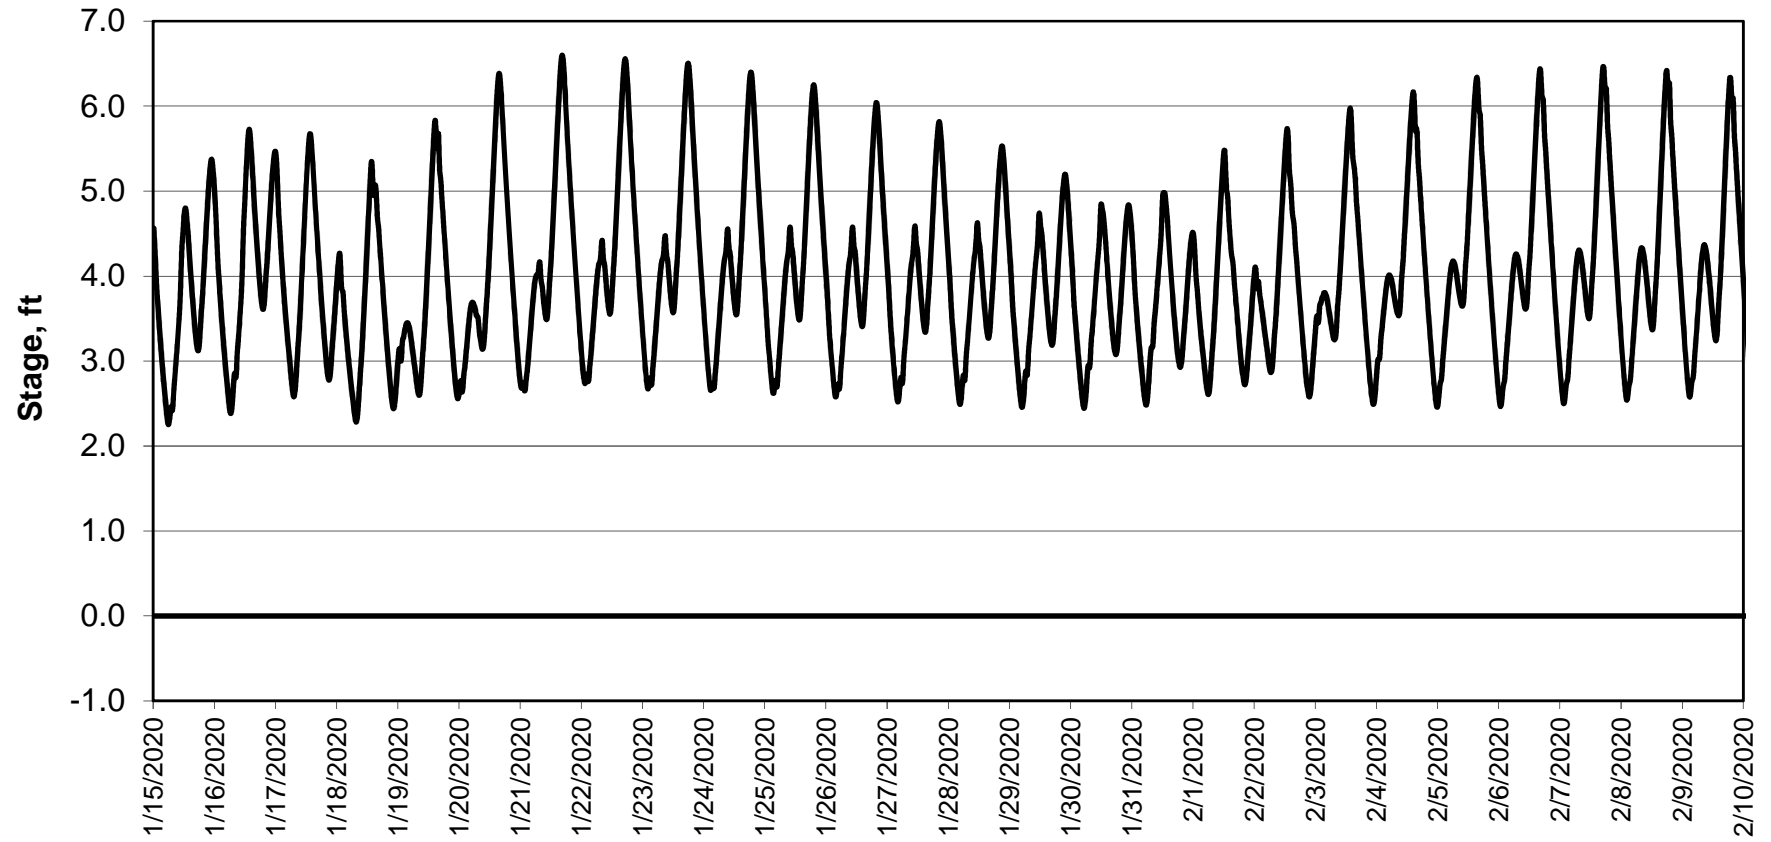

Forecasted Stage @ West of Union Island/Channel 218

Forecasted Stage @ Doughty Ct/Channel 205

Simulation Period 1/15/2020 thru 2/10/2020

Forecasted Stage Middle River @ Howard Road

Simulation Period 1/15/2020 thru 2/10/2020

Forecasted Stage @ Old River @ Tracy Road

Simulation Period 1/15/2020 thru 2/10/2020

Forecasted Stage @ East End of Grant Line Canal/Channel 204

Simulation Period 1/15/2020 thru 2/10/2020