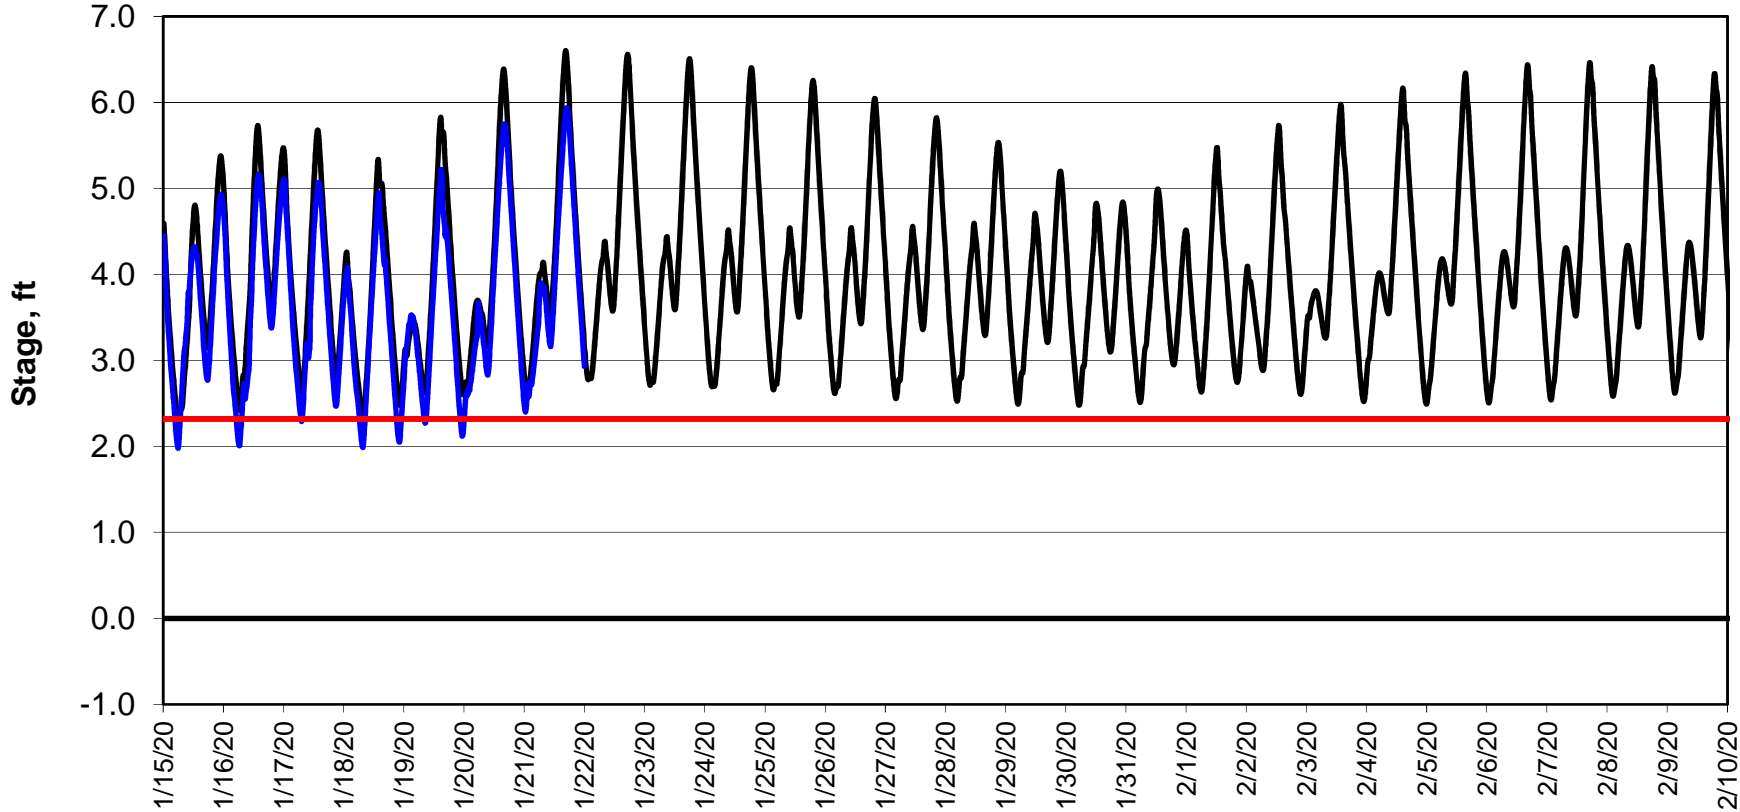

Forecasted Stage @ West of Union Island/Channel 218

Forecasted Stage @ Doughty Ct/Channel 205

Simulation Period 1/15/2020 thru 2/10/2020

Forecasted Stage Middle River @ Howard Road

Simulation Period 1/15/2020 thru 2/10/2020

Forecasted Stage @ Old River @ Tracy Road

Simulation Period 1/15/2020 thru 2/10/2020

Forecasted Stage @ East End of Grant Line Canal/Channel 204

Simulation Period 1/15/2020 thru 2/10/2020