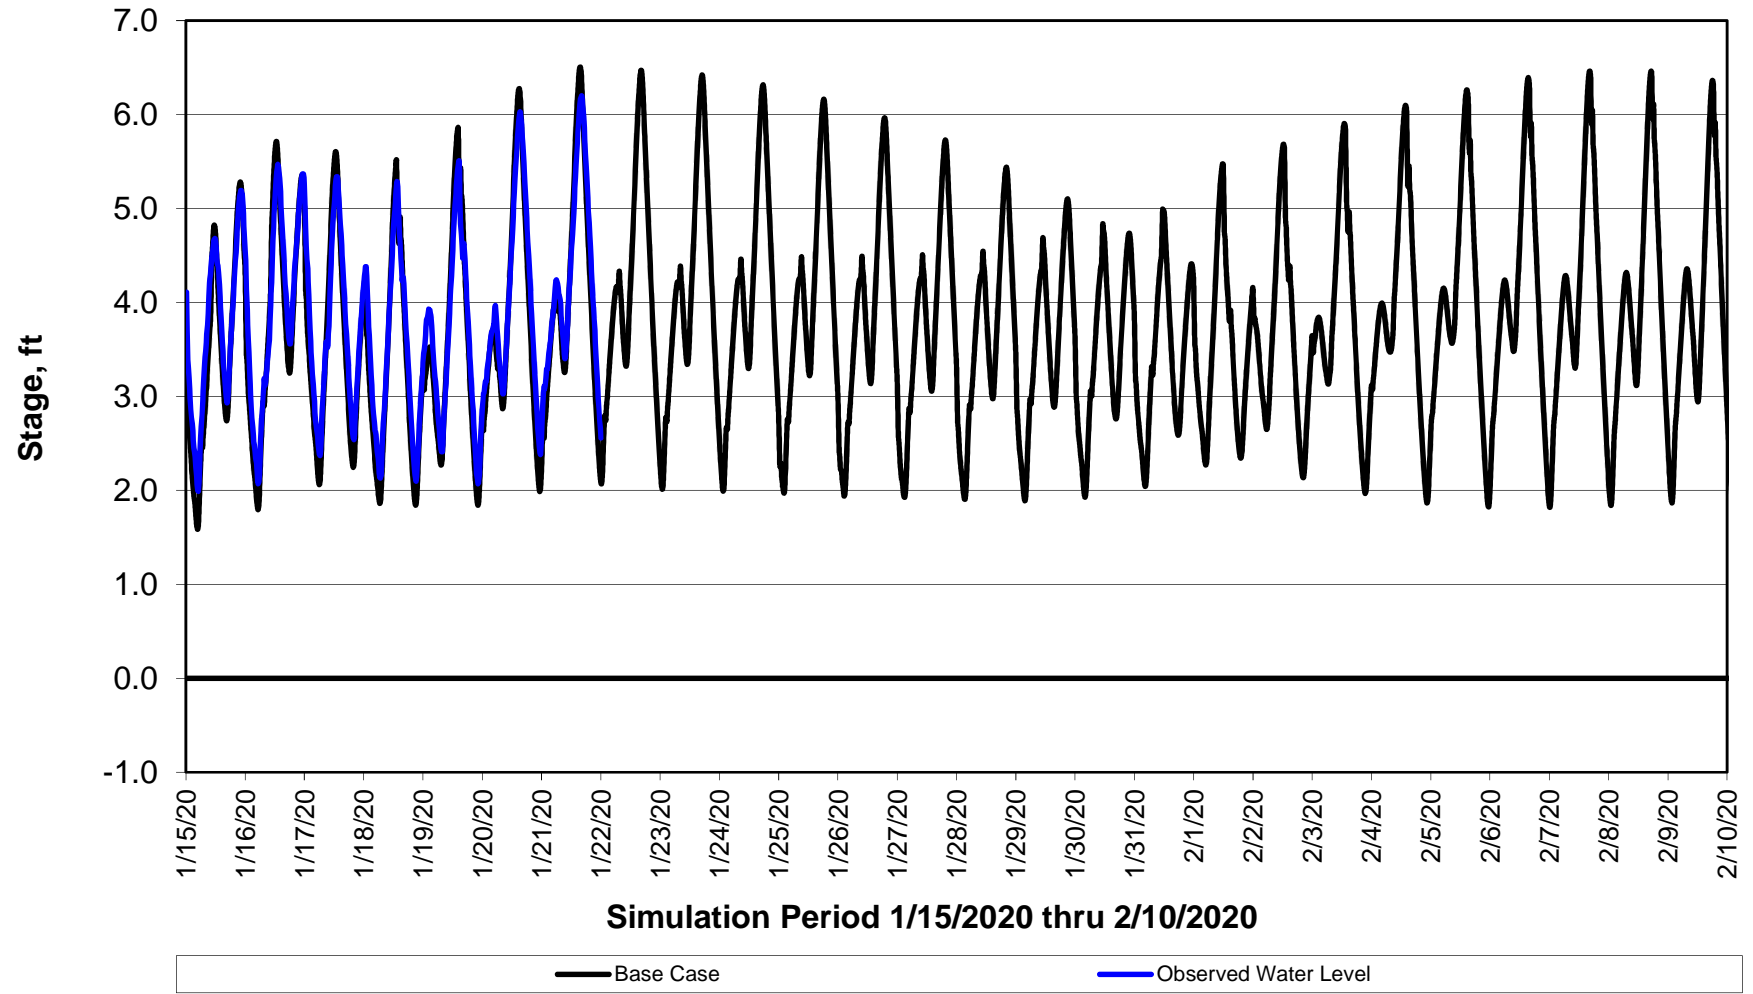

Forecasted Stage @ West of Union Island/Channel 218

Forecasted Stage @ Doughty Ct/Channel 205

Simulation Period 1/15/2020 thru 2/10/2020

Forecasted Stage Middle River @ Howard Road

Simulation Period 1/15/2020 thru 2/10/2020

Forecasted Stage @ Old River @ Tracy Road

Simulation Period 1/15/2020 thru 2/10/2020

Forecasted Stage @ East End of Grant Line Canal/Channel 204

Simulation Period 1/15/2020 thru 2/10/2020