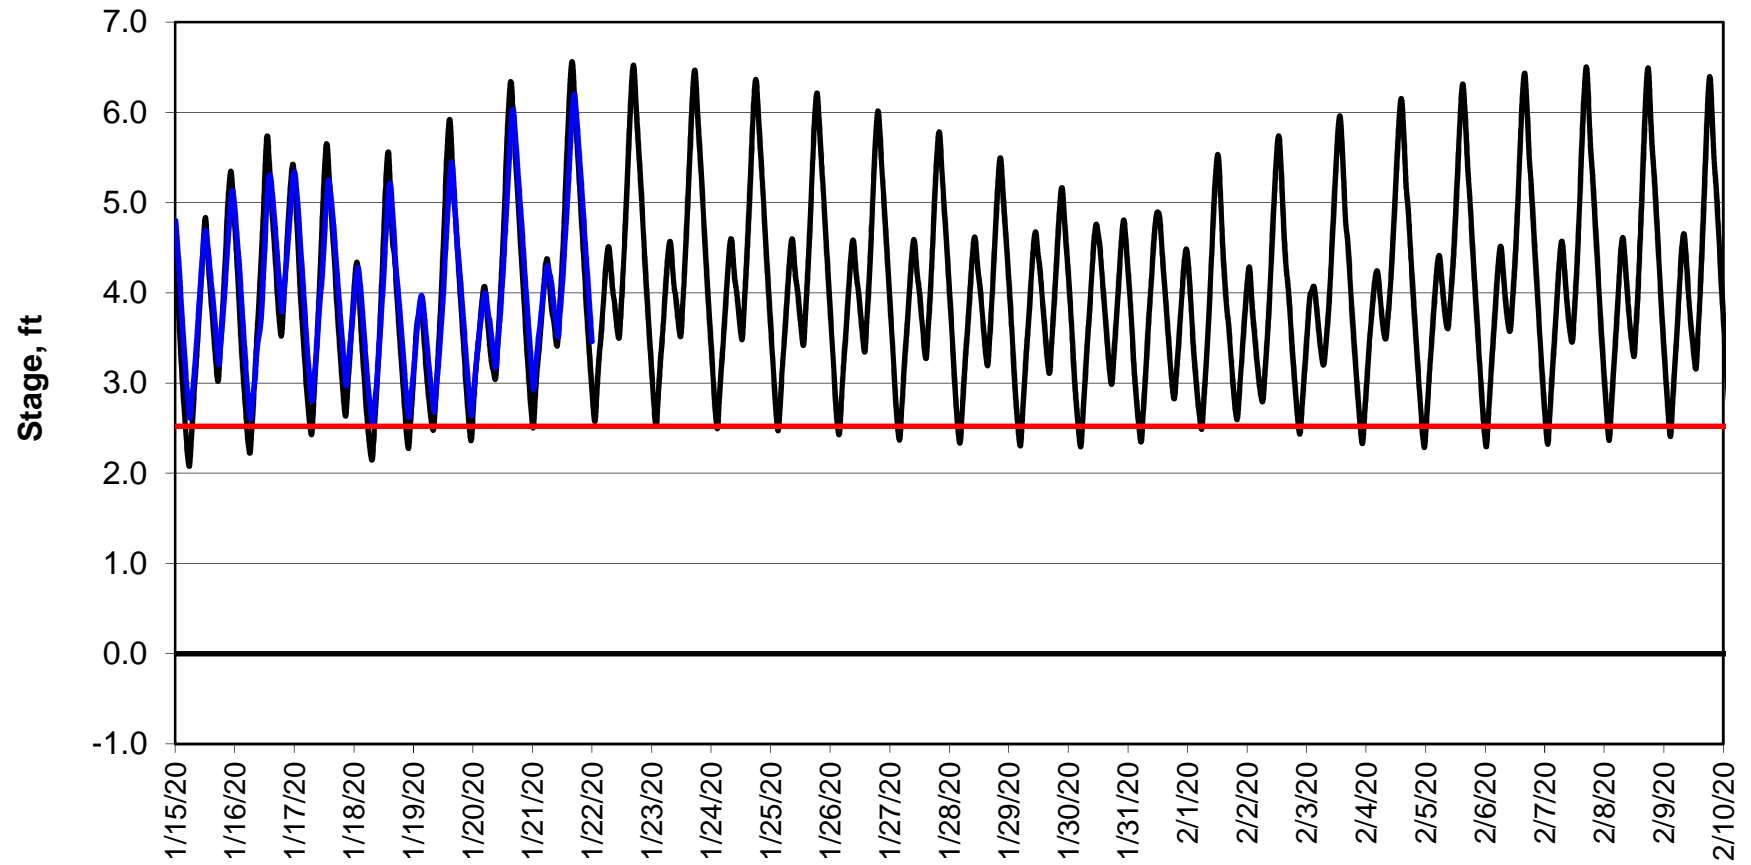

Forecasted Stage @ West of Union Island/Channel 218

Forecasted Stage @ Doughty Ct/Channel 205

Simulation Period 1/15/2020 thru 2/10/2020

Forecasted Stage Middle River @ Howard Road

Simulation Period 1/15/2020 thru 2/10/2020

Forecasted Stage @ Old River @ Tracy Road

Simulation Period 1/15/2020 thru 2/10/2020

Forecasted Stage @ East End of Grant Line Canal/Channel 204

Simulation Period 1/15/2020 thru 2/10/2020