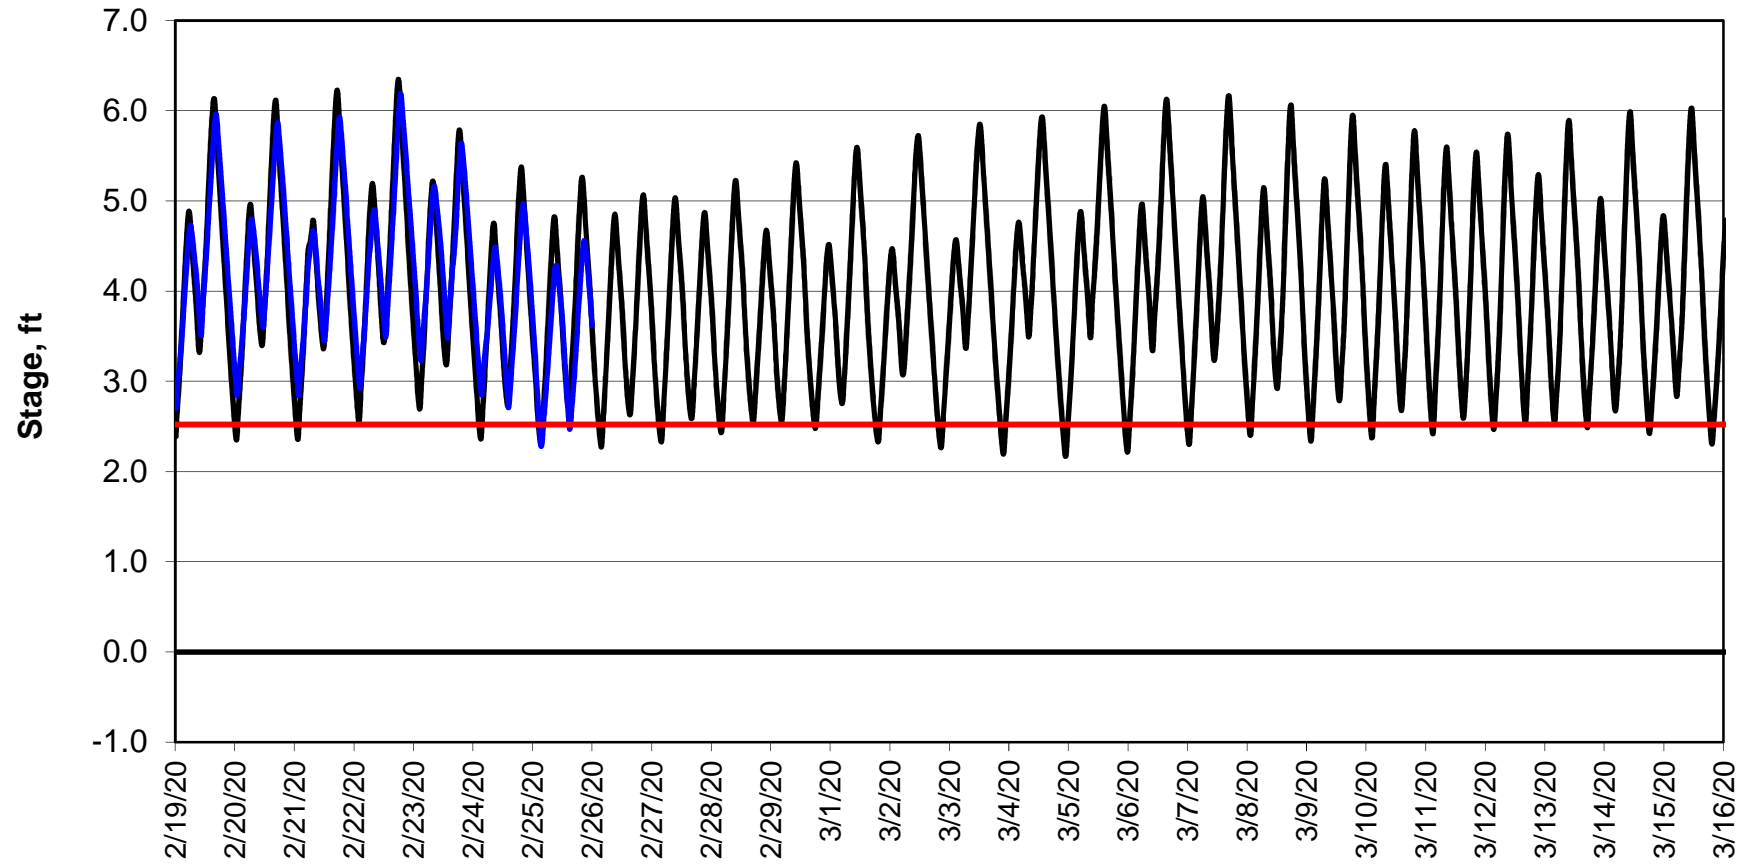

Forecasted Stage Middle River @ Howard Road