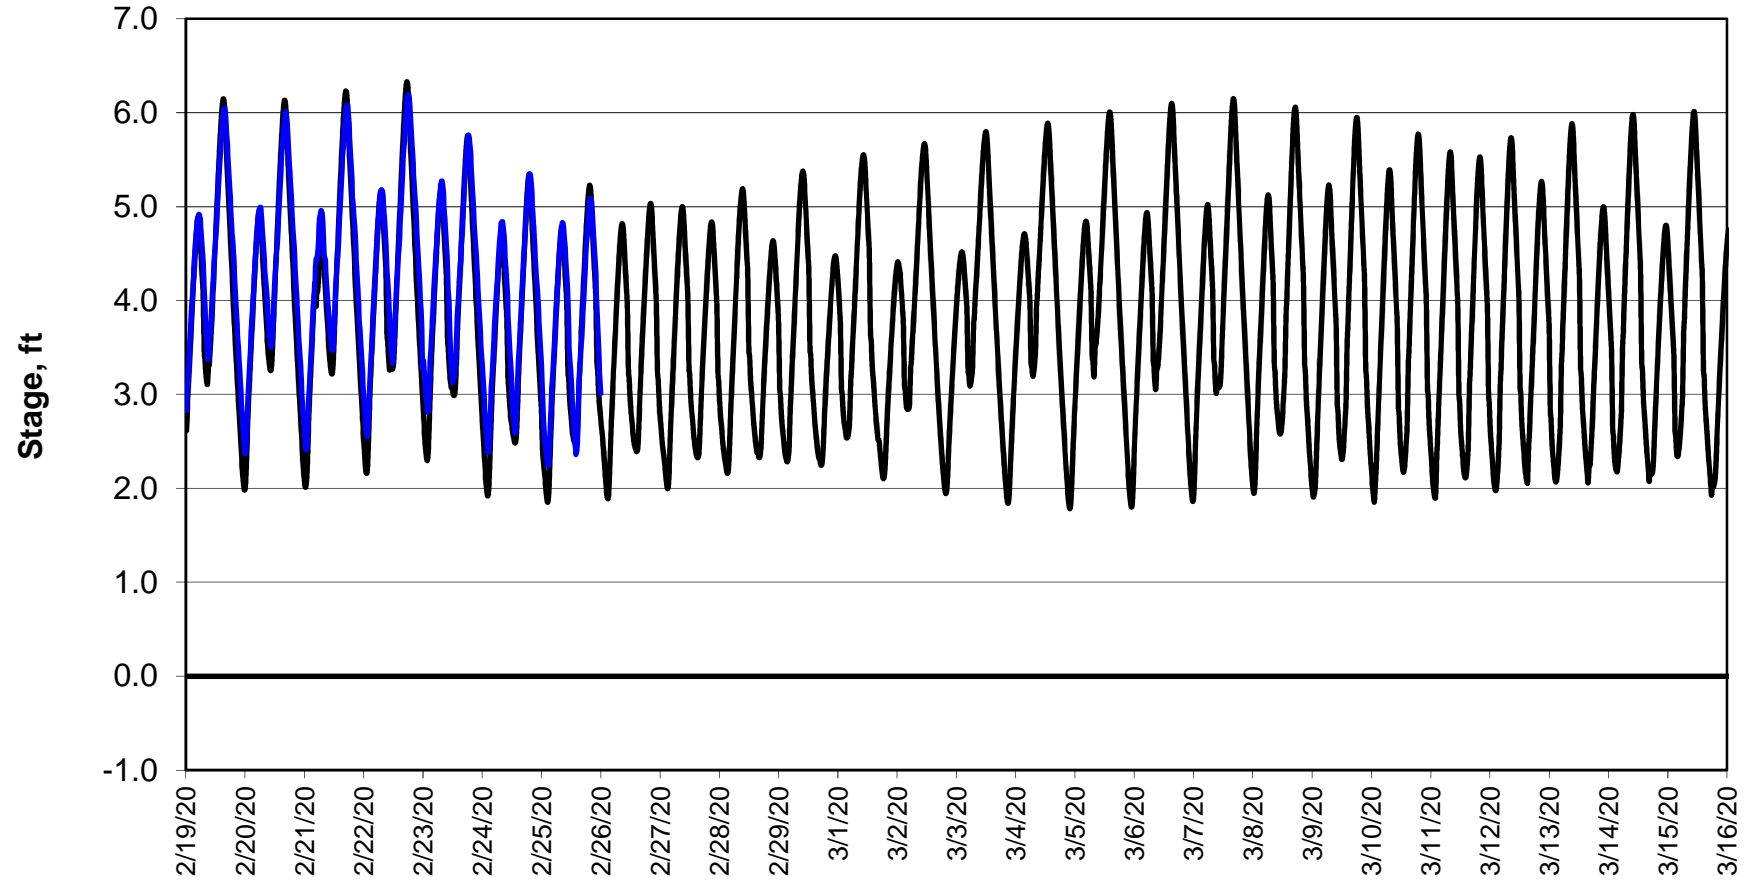

### Forecasted Stage @ West of Union Island/Channel 218

Simulation Period 2/19/2020 thru 3/16/2020

### Forecasted Stage @ Doughty Ct/Channel 205

Simulation Period 2/19/2020 thru 3/16/2020

### Forecasted Stage @ Old River @ Tracy Road

Simulation Period 2/19/2020 thru 3/16/2020

### Forecasted Stage @ East End of Grant Line Canal/Channel 204

Simulation Period 2/19/2020 thru 3/16/2020