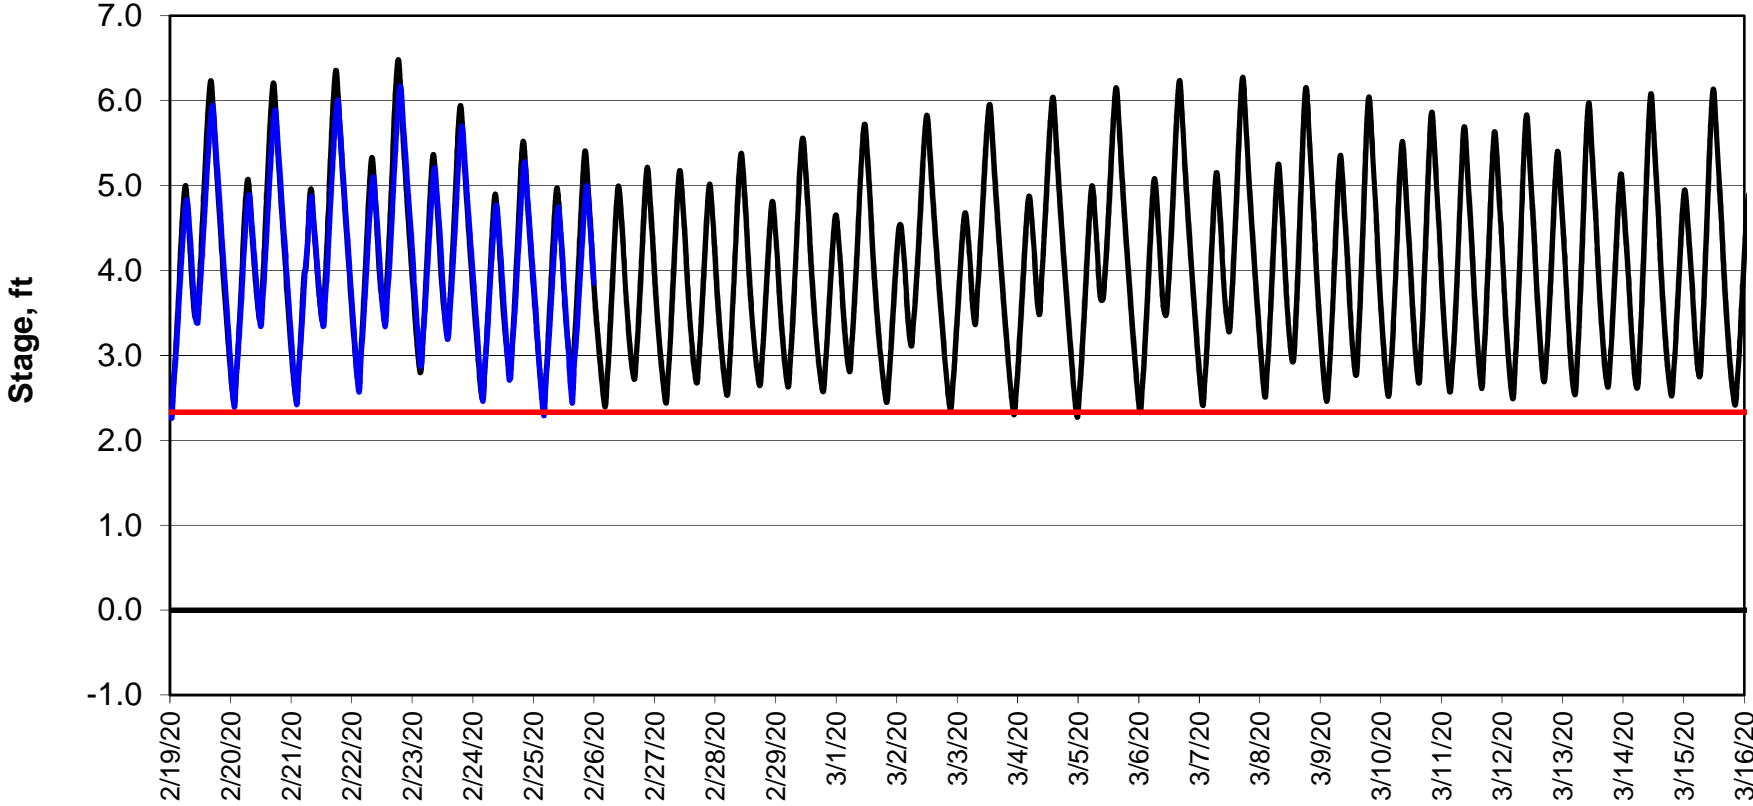

### Forecasted Stage @ Doughty Ct/Channel 205

Simulation Period 2/19/2020 thru 3/16/2020

### Forecasted Stage Middle River @ Howard Road

Simulation Period 2/19/2020 thru 3/16/2020

### Forecasted Stage @ Old River @ Tracy Road

Simulation Period 2/19/2020 thru 3/16/2020

### Forecasted Stage @ East End of Grant Line Canal/Channel 204

Simulation Period 2/19/2020 thru 3/16/2020