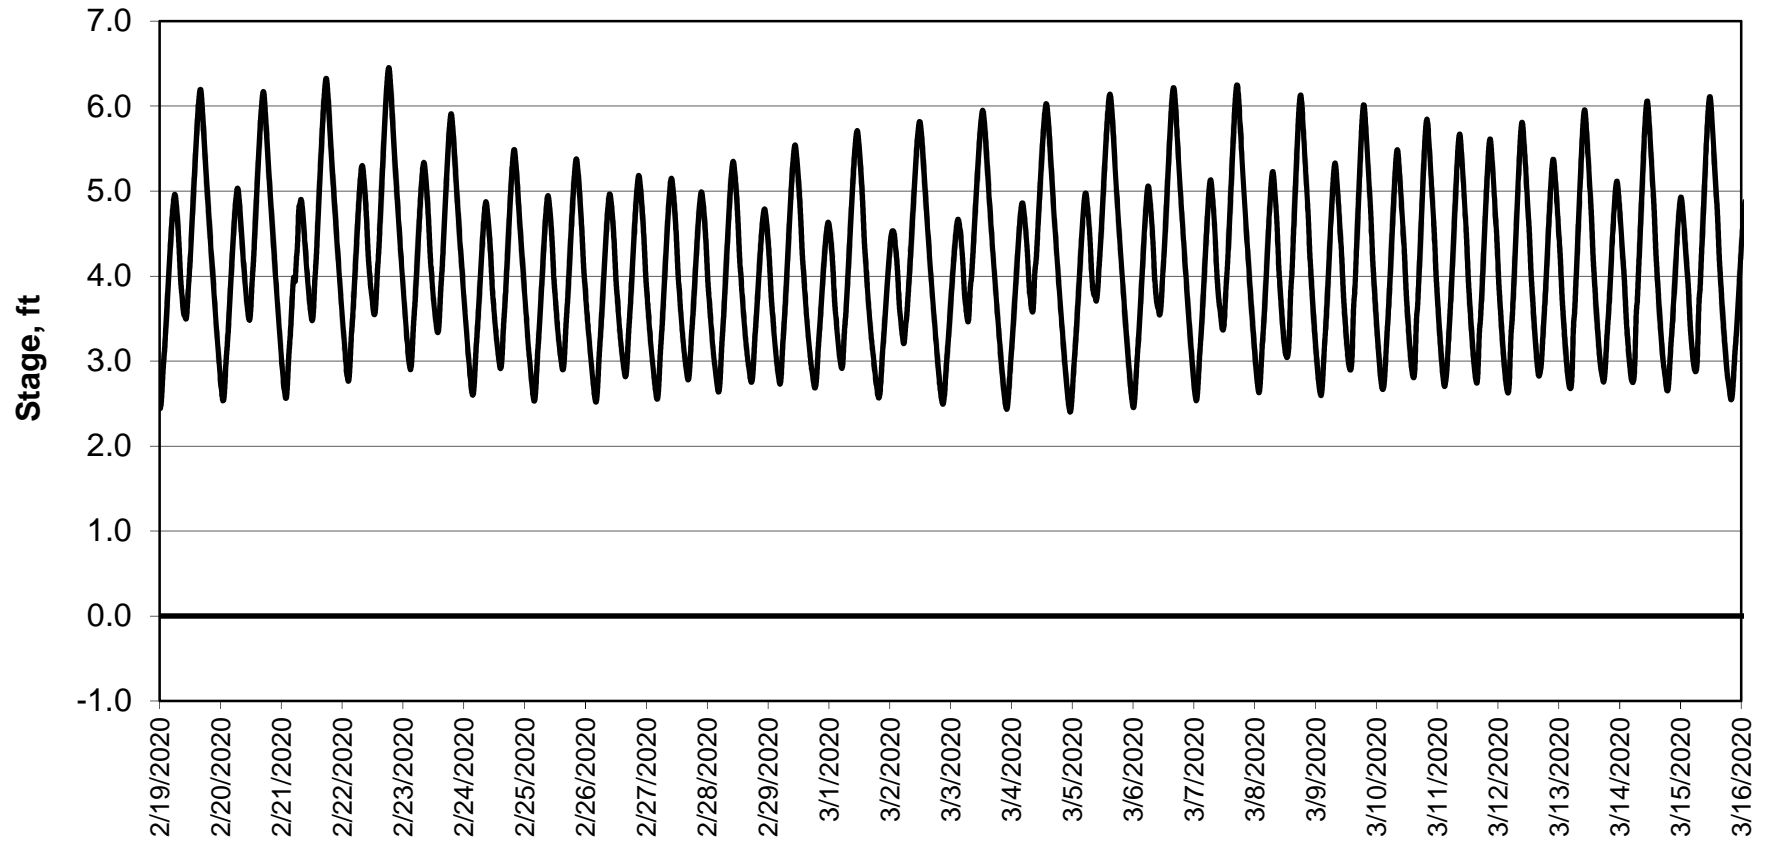

### Forecasted Stage Middle River @ Howard Road

Simulation Period 2/19/2020 thru 3/16/2020

### Forecasted Stage @ Old River @ Tracy Road

Simulation Period 2/19/2020 thru 3/16/2020

### Forecasted Stage @ East End of Grant Line Canal/Channel 204

Simulation Period 2/19/2020 thru 3/16/2020