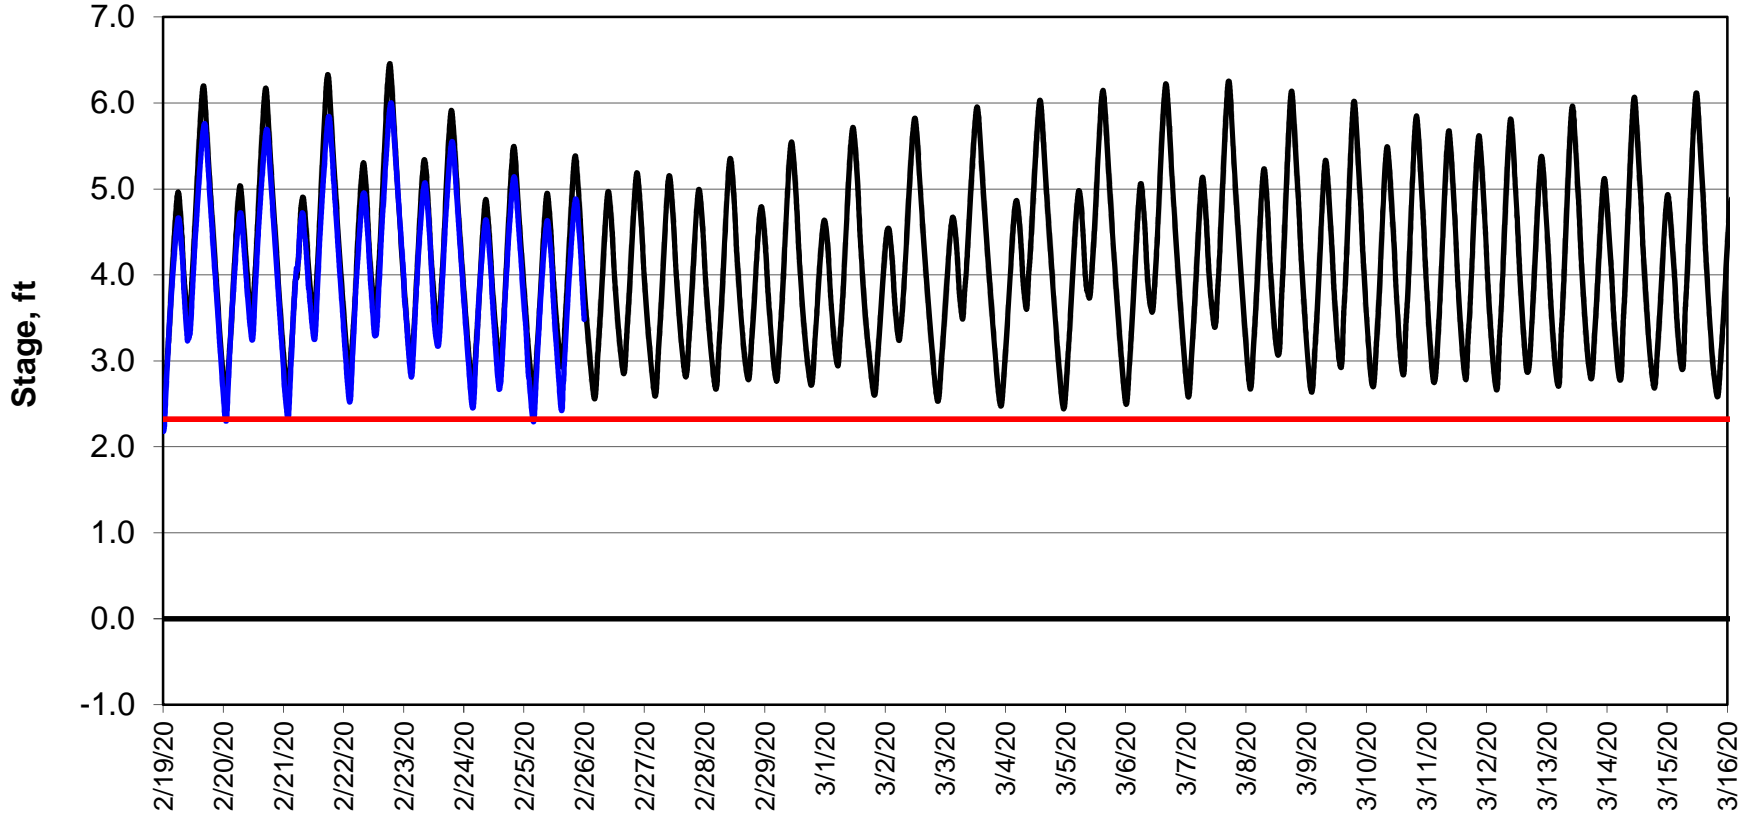

### Forecasted Stage @ West of Union Island/Channel 218

Simulation Period 2/19/2020 thru 3/16/2020

### Forecasted Stage @ Doughty Ct/Channel 205

Simulation Period 2/19/2020 thru 3/16/2020

### Forecasted Stage @ Old River @ Tracy Road

Simulation Period 2/19/2020 thru 3/16/2020

### Forecasted Stage @ East End of Grant Line Canal/Channel 204

Simulation Period 2/19/2020 thru 3/16/2020