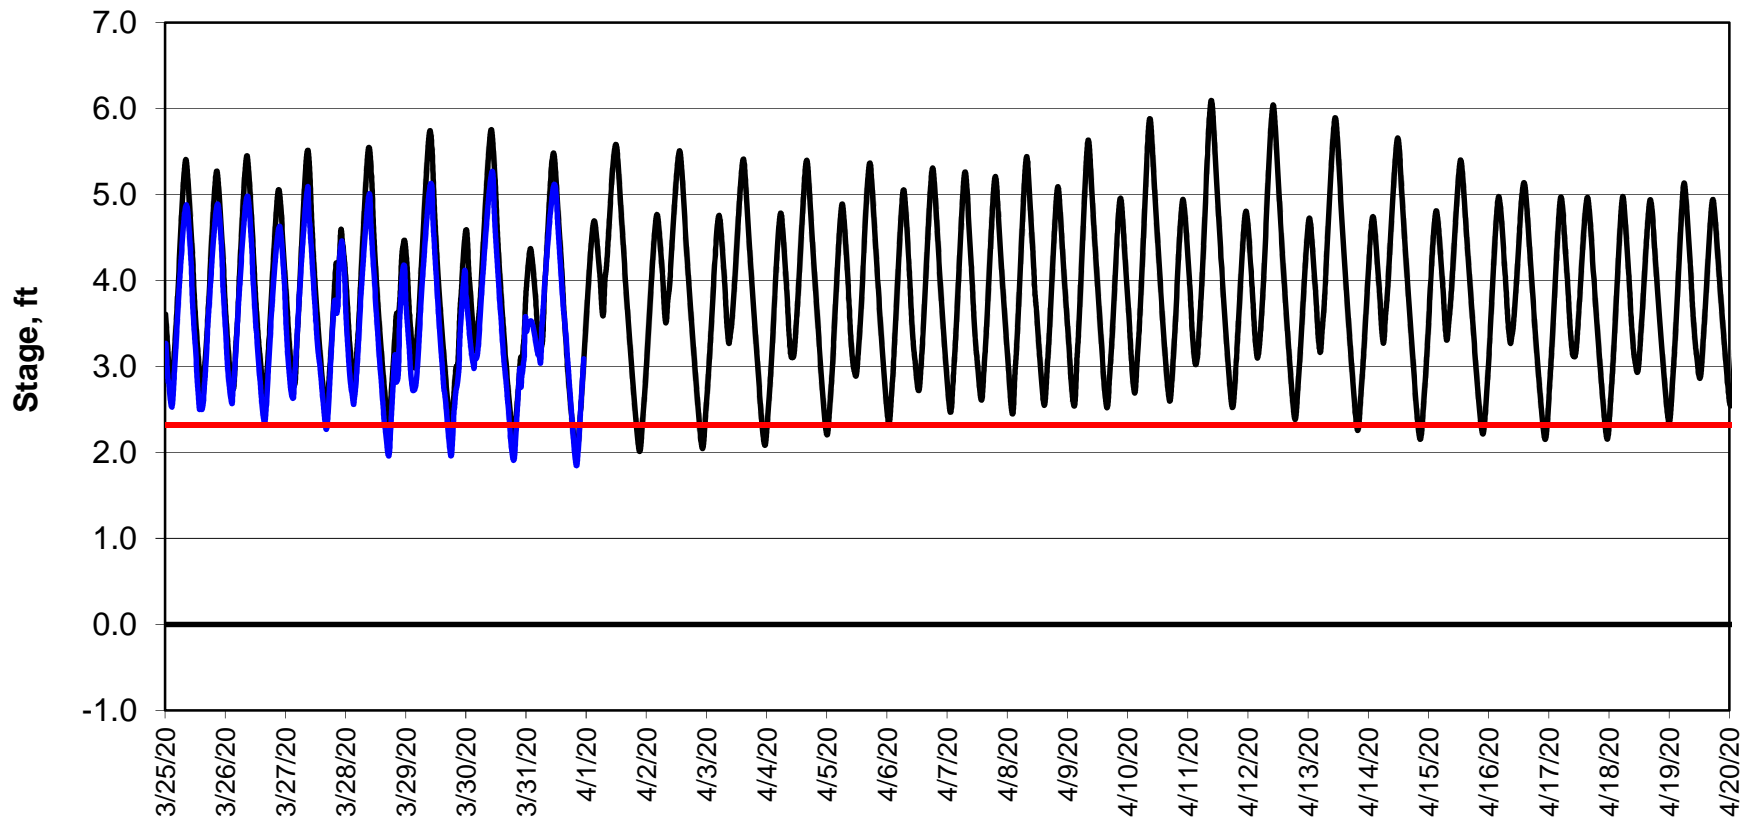

Forecasted Stage @ West of Union Island/Channel 218

Simulation Period 3/25/2020 thru 4/20/2020

Forecasted Stage Middle River @ Howard Road

Simulation Period 3/25/2020 thru 4/20/2020

Forecasted Stage @ Old River @ Tracy Road

Simulation Period 3/25/2020 thru 4/20/2020

Forecasted Stage @ Doughty Ct/Channel 205

Simulation Period 3/25/2020 thru 4/20/2020

Forecasted Stage @ East End of Grant Line Canal/Channel 204

Simulation Period 3/25/2020 thru 4/20/2020