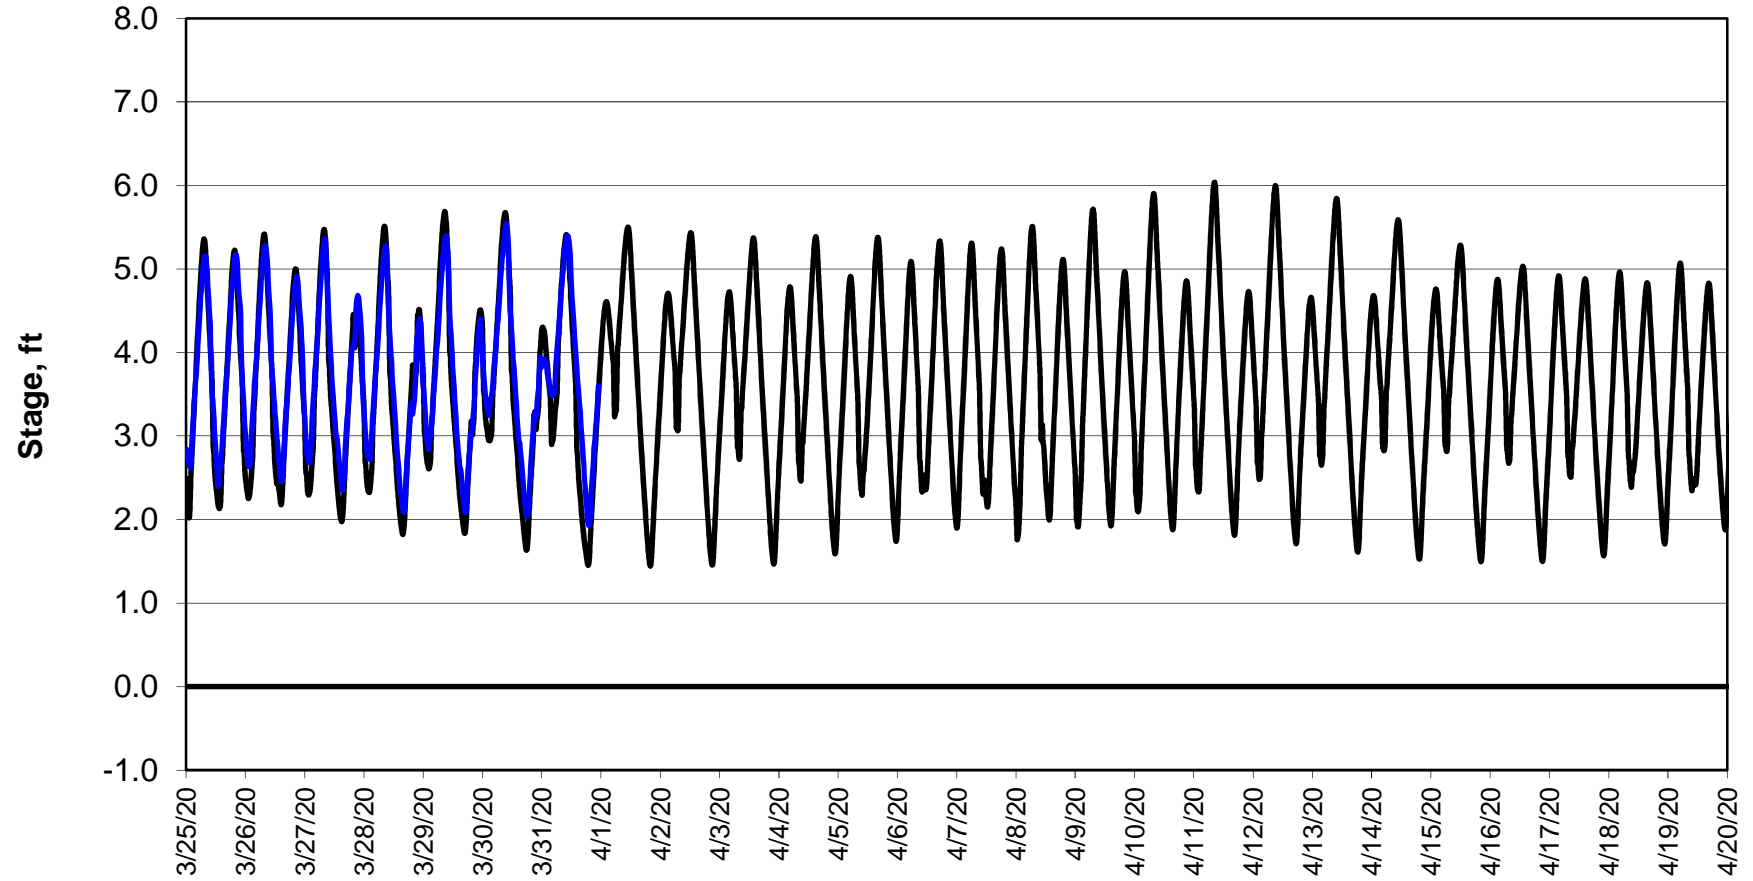

Forecasted Stage @ West of Union Island/Channel 218

Simulation Period 3/25/2020 thru 4/20/2020

Forecasted Stage Middle River @ Howard Road

Simulation Period 3/25/2020 thru 4/20/2020

Forecasted Stage @ Old River @ Tracy Road

Simulation Period 3/25/2020 thru 4/20/2020

Forecasted Stage @ Doughty Ct/Channel 205

Simulation Period 3/25/2020 thru 4/20/2020

Forecasted Stage @ East End of Grant Line Canal/Channel 204

Simulation Period 3/25/2020 thru 4/20/2020