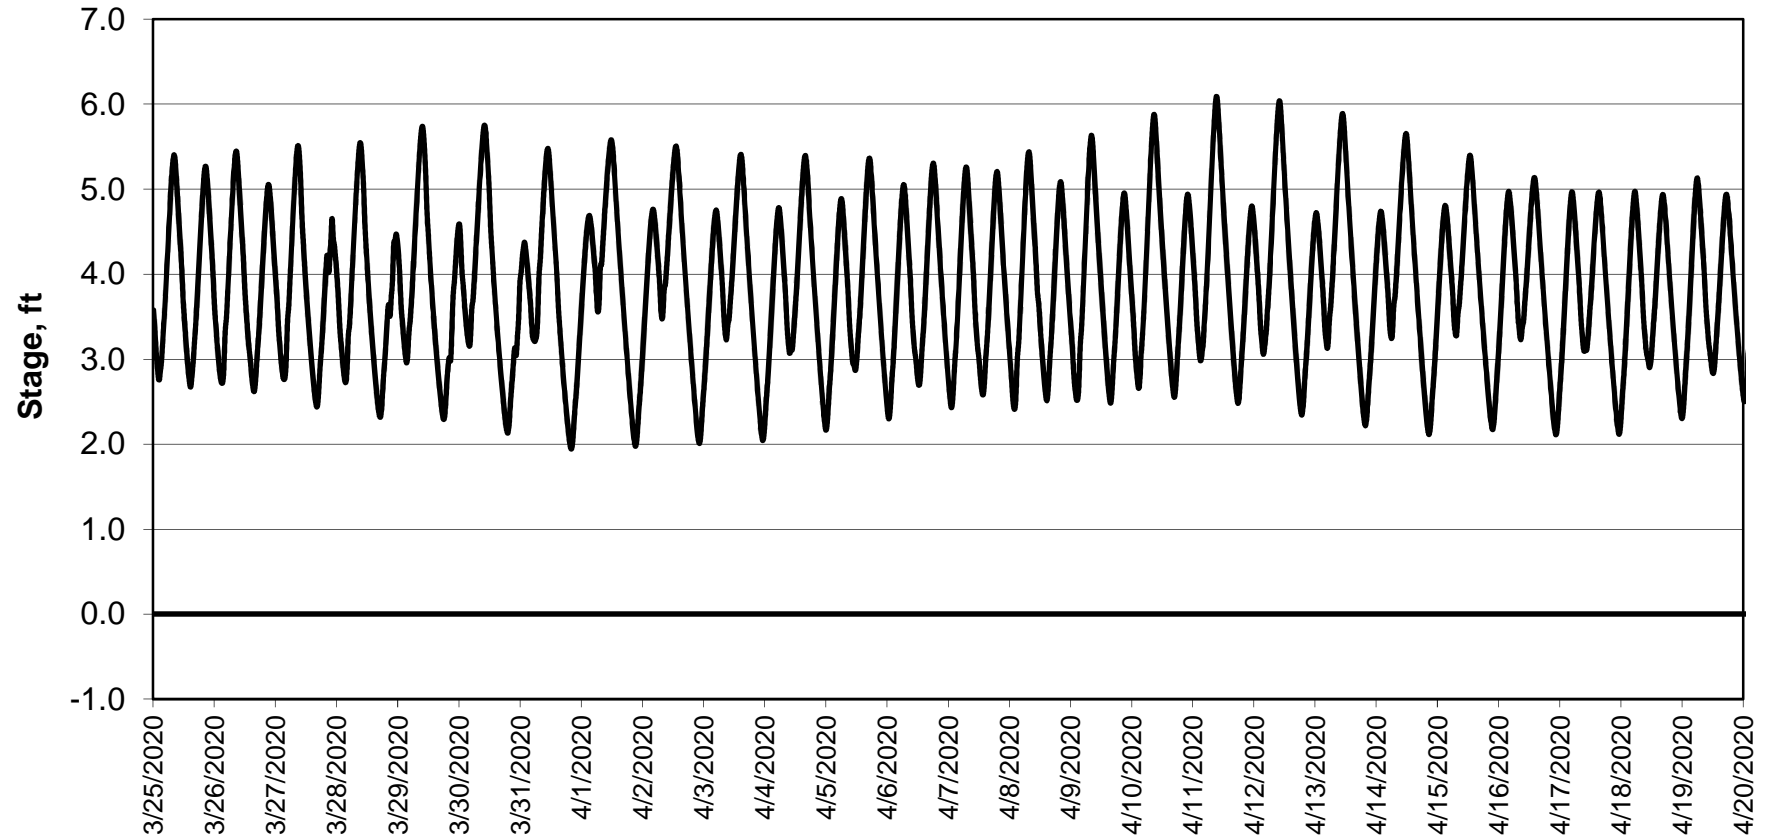

Simulation Period 3/25/2020 thru 4/20/2020

Forecasted Stage @ Doughty Ct/Channel 205

Simulation Period 3/25/2020 thru 4/20/2020

Forecasted Stage @ East End of Grant Line Canal/Channel 204

Simulation Period 3/25/2020 thru 4/20/2020