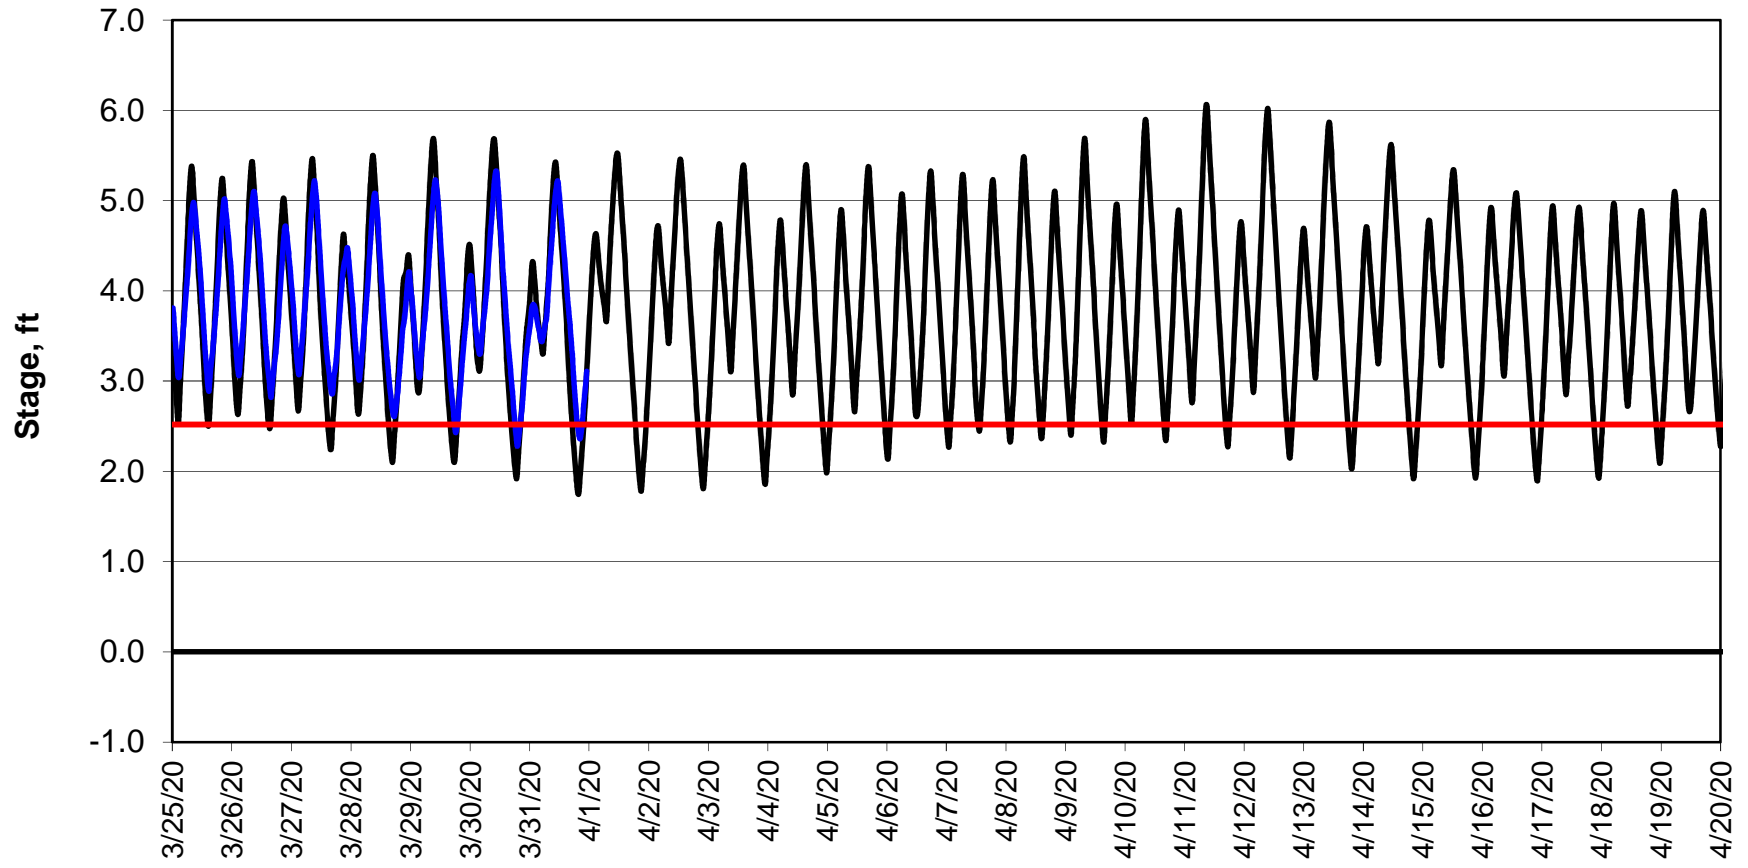

Forecasted Stage @ West of Union Island/Channel 218

Simulation Period 3/25/2020 thru 4/20/2020

Forecasted Stage Middle River @ Howard Road

Simulation Period 3/25/2020 thru 4/20/2020

Forecasted Stage @ Old River @ Tracy Road

Simulation Period 3/25/2020 thru 4/20/2020

Forecasted Stage @ Doughty Ct/Channel 205

Simulation Period 3/25/2020 thru 4/20/2020

Forecasted Stage @ East End of Grant Line Canal/Channel 204

Simulation Period 3/25/2020 thru 4/20/2020