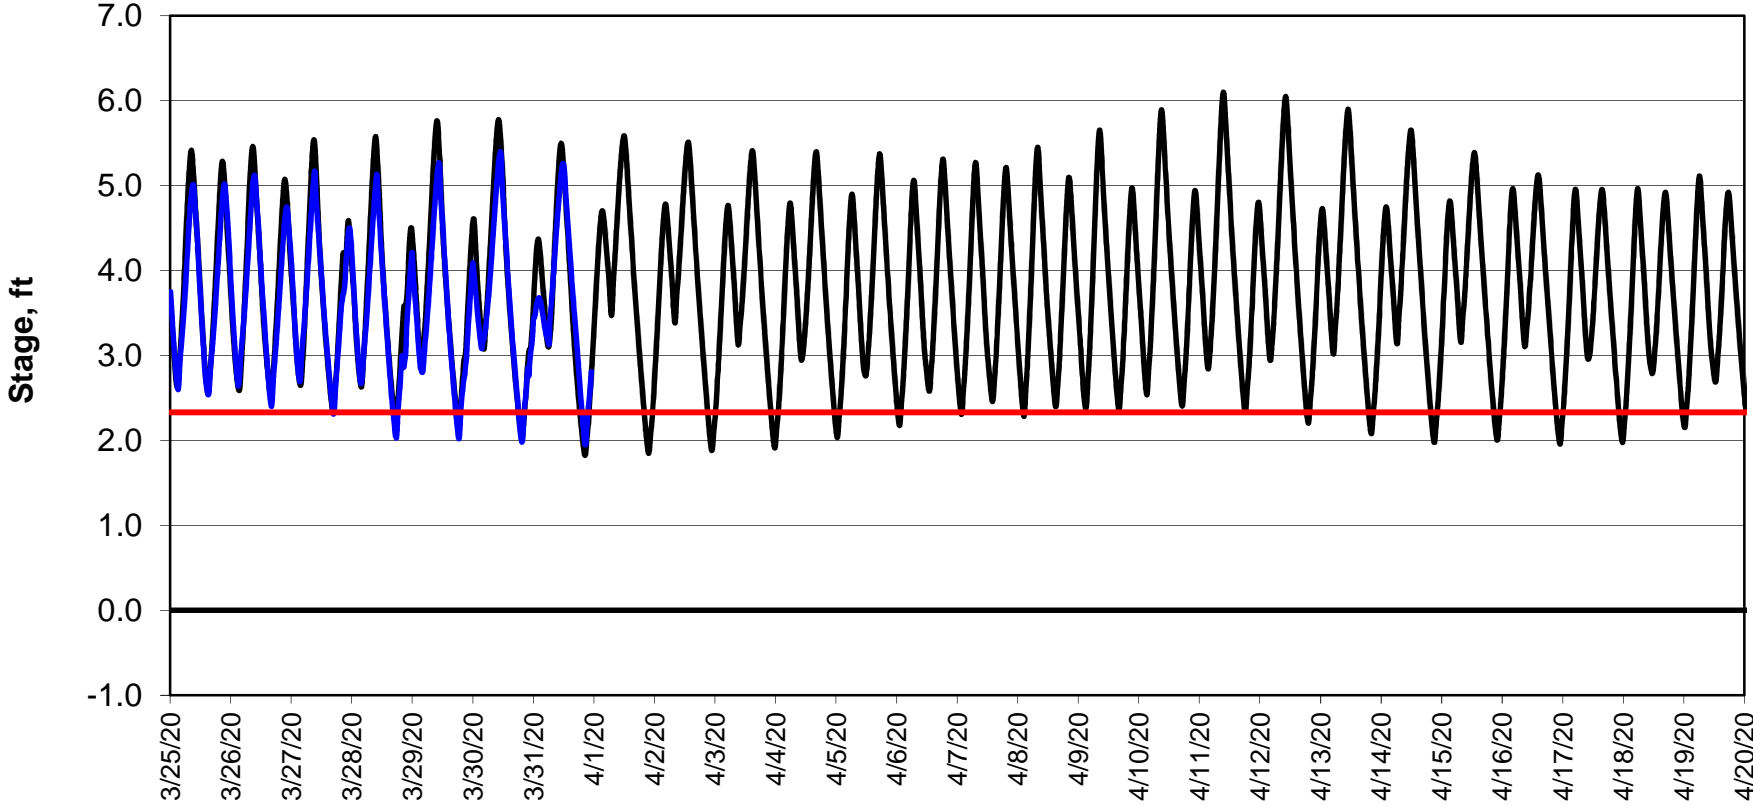

Forecasted Stage @ West of Union Island/Channel 218

Simulation Period 3/25/2020 thru 4/20/2020

Forecasted Stage Middle River @ Howard Road

Simulation Period 3/25/2020 thru 4/20/2020

Forecasted Stage @ Old River @ Tracy Road

Simulation Period 3/25/2020 thru 4/20/2020

Forecasted Stage @ Doughty Ct/Channel 205

Simulation Period 3/25/2020 thru 4/20/2020

Forecasted Stage @ East End of Grant Line Canal/Channel 204

Simulation Period 3/25/2020 thru 4/20/2020