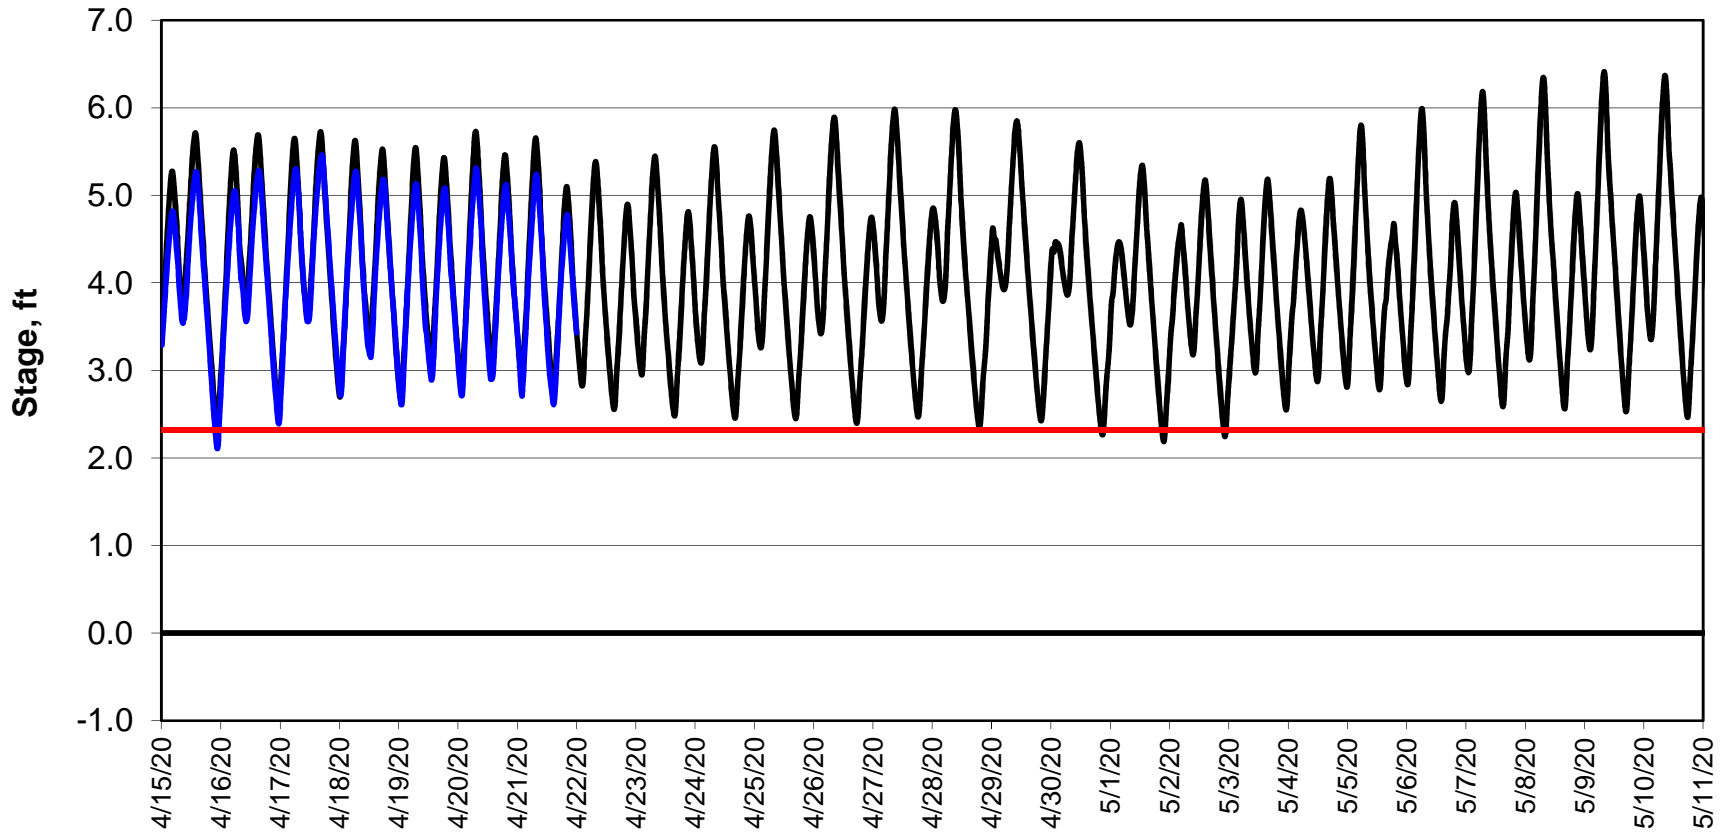

Forecasted Stage @ West of Union Island/Channel 218

Simulation Period 4/15/2020 thru 5/11/2020

Forecasted Stage Middle River @ Howard Road

Simulation Period 4/15/2020 thru 5/11/2020

Forecasted Stage @ Old River @ Tracy Road

Simulation Period 4/15/2020 thru 5/11/2020

Forecasted Stage @ Doughty Ct/Channel 205

Simulation Period 4/15/2020 thru 5/11/2020

Forecasted Stage @ East End of Grant Line Canal/Channel 204

Simulation Period 4/15/2020 thru 5/11/2020