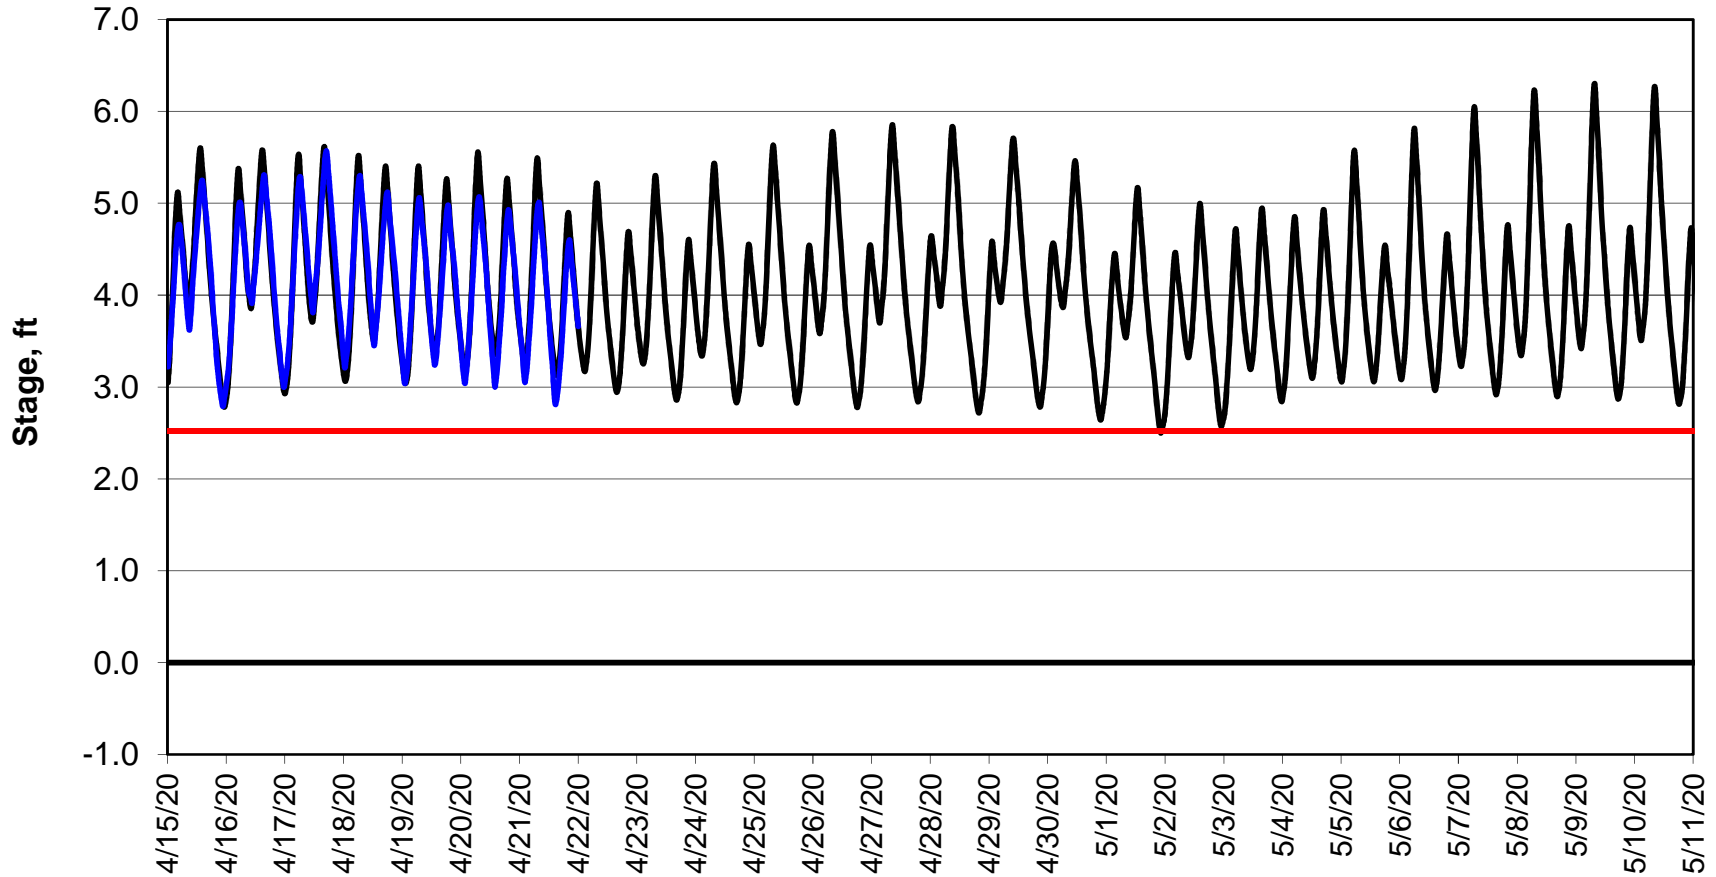

Forecasted Stage @ West of Union Island/Channel 218

Simulation Period 4/15/2020 thru 5/11/2020

Forecasted Stage Middle River @ Howard Road

Simulation Period 4/15/2020 thru 5/11/2020

Forecasted Stage @ Old River @ Tracy Road

Simulation Period 4/15/2020 thru 5/11/2020

Forecasted Stage @ Doughty Ct/Channel 205

Simulation Period 4/15/2020 thru 5/11/2020

Forecasted Stage @ East End of Grant Line Canal/Channel 204

Simulation Period 4/15/2020 thru 5/11/2020