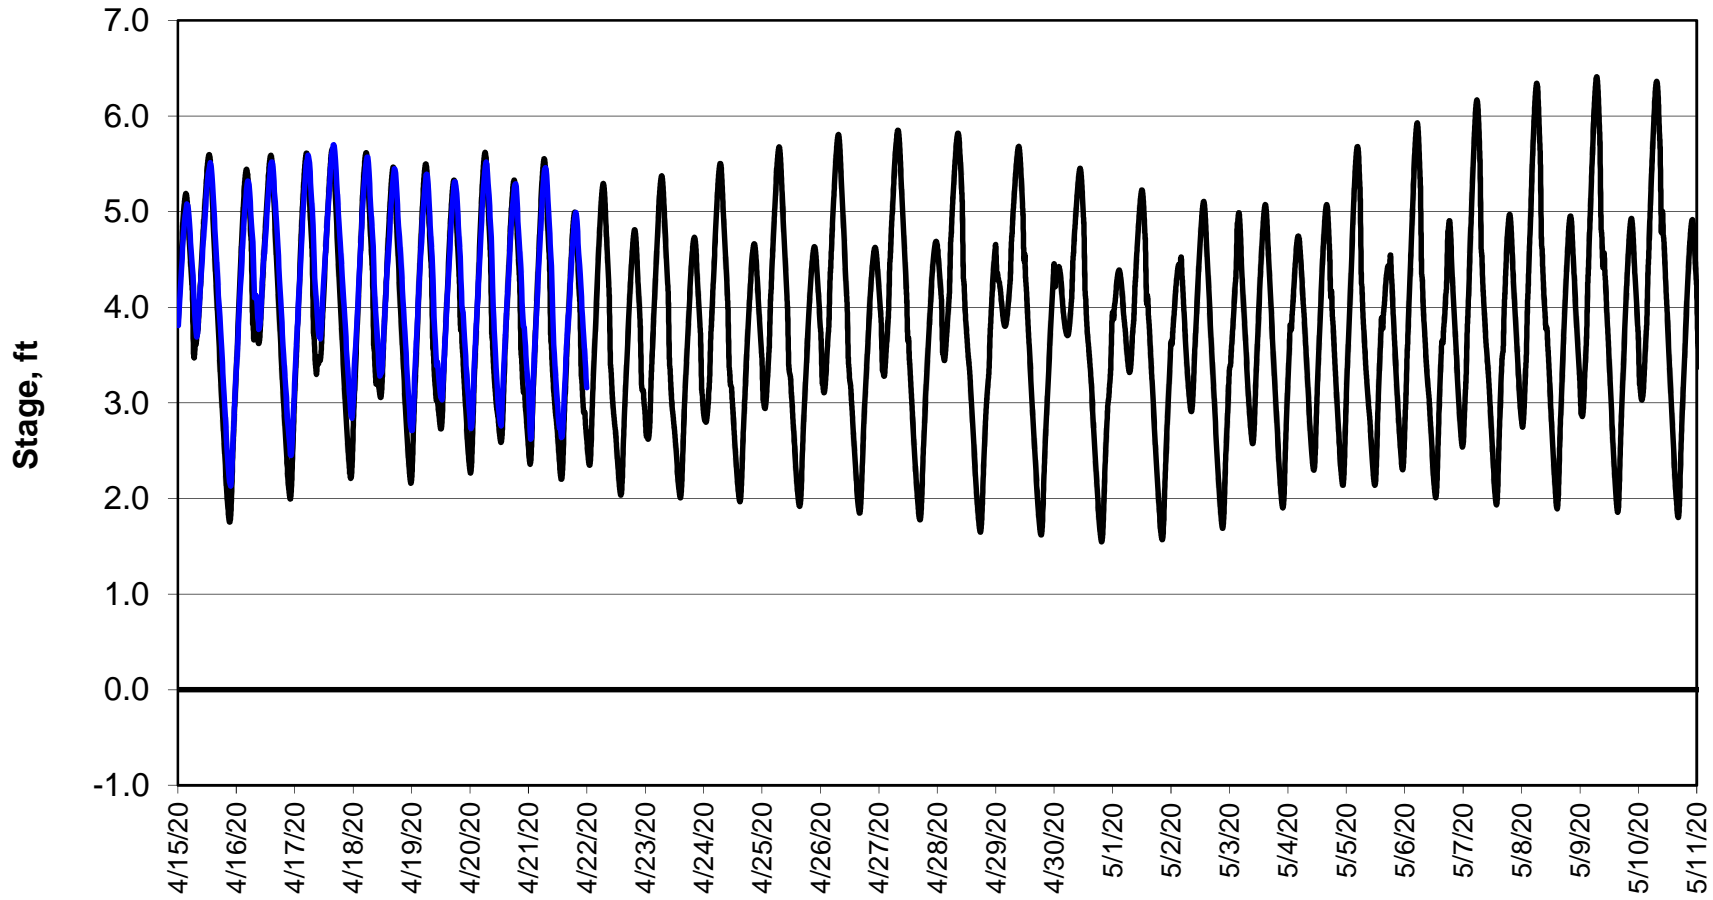

Forecasted Stage @ West of Union Island/Channel 218

Simulation Period 4/15/2020 thru 5/11/2020

Forecasted Stage Middle River @ Howard Road

Simulation Period 4/15/2020 thru 5/11/2020

Forecasted Stage @ Old River @ Tracy Road

Simulation Period 4/15/2020 thru 5/11/2020

Forecasted Stage @ Doughty Ct/Channel 205

Simulation Period 4/15/2020 thru 5/11/2020

Forecasted Stage @ East End of Grant Line Canal/Channel 204

Simulation Period 4/15/2020 thru 5/11/2020