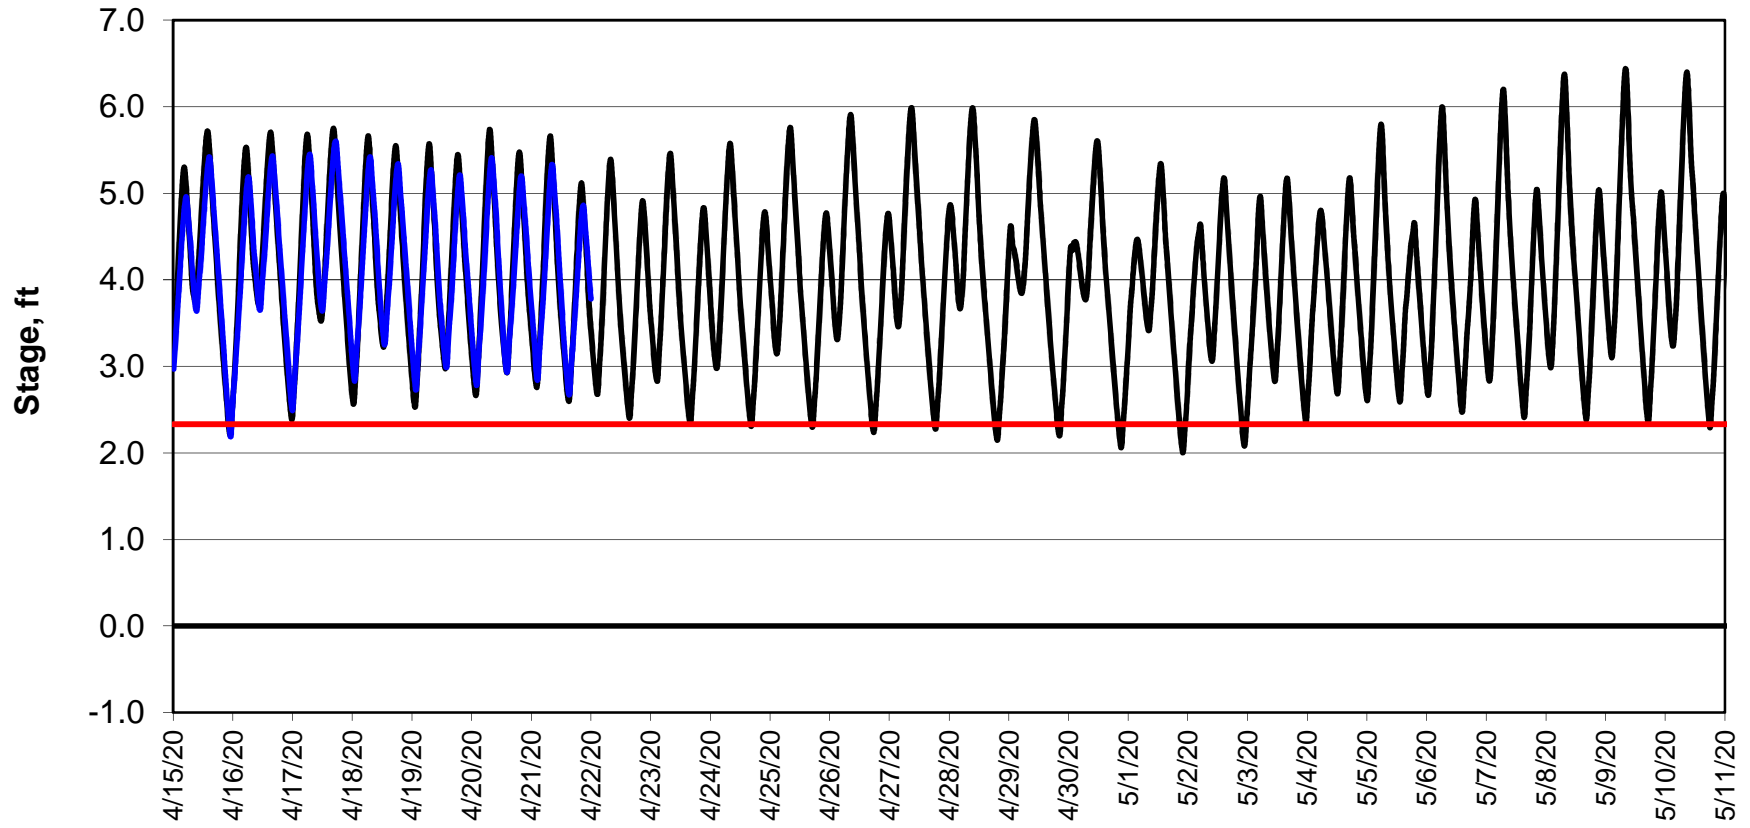

Forecasted Stage @ West of Union Island/Channel 218

Simulation Period 4/15/2020 thru 5/11/2020

Forecasted Stage Middle River @ Howard Road

Simulation Period 4/15/2020 thru 5/11/2020

Forecasted Stage @ Old River @ Tracy Road

Simulation Period 4/15/2020 thru 5/11/2020

Forecasted Stage @ Doughty Ct/Channel 205

Simulation Period 4/15/2020 thru 5/11/2020

Forecasted Stage @ East End of Grant Line Canal/Channel 204

Simulation Period 4/15/2020 thru 5/11/2020