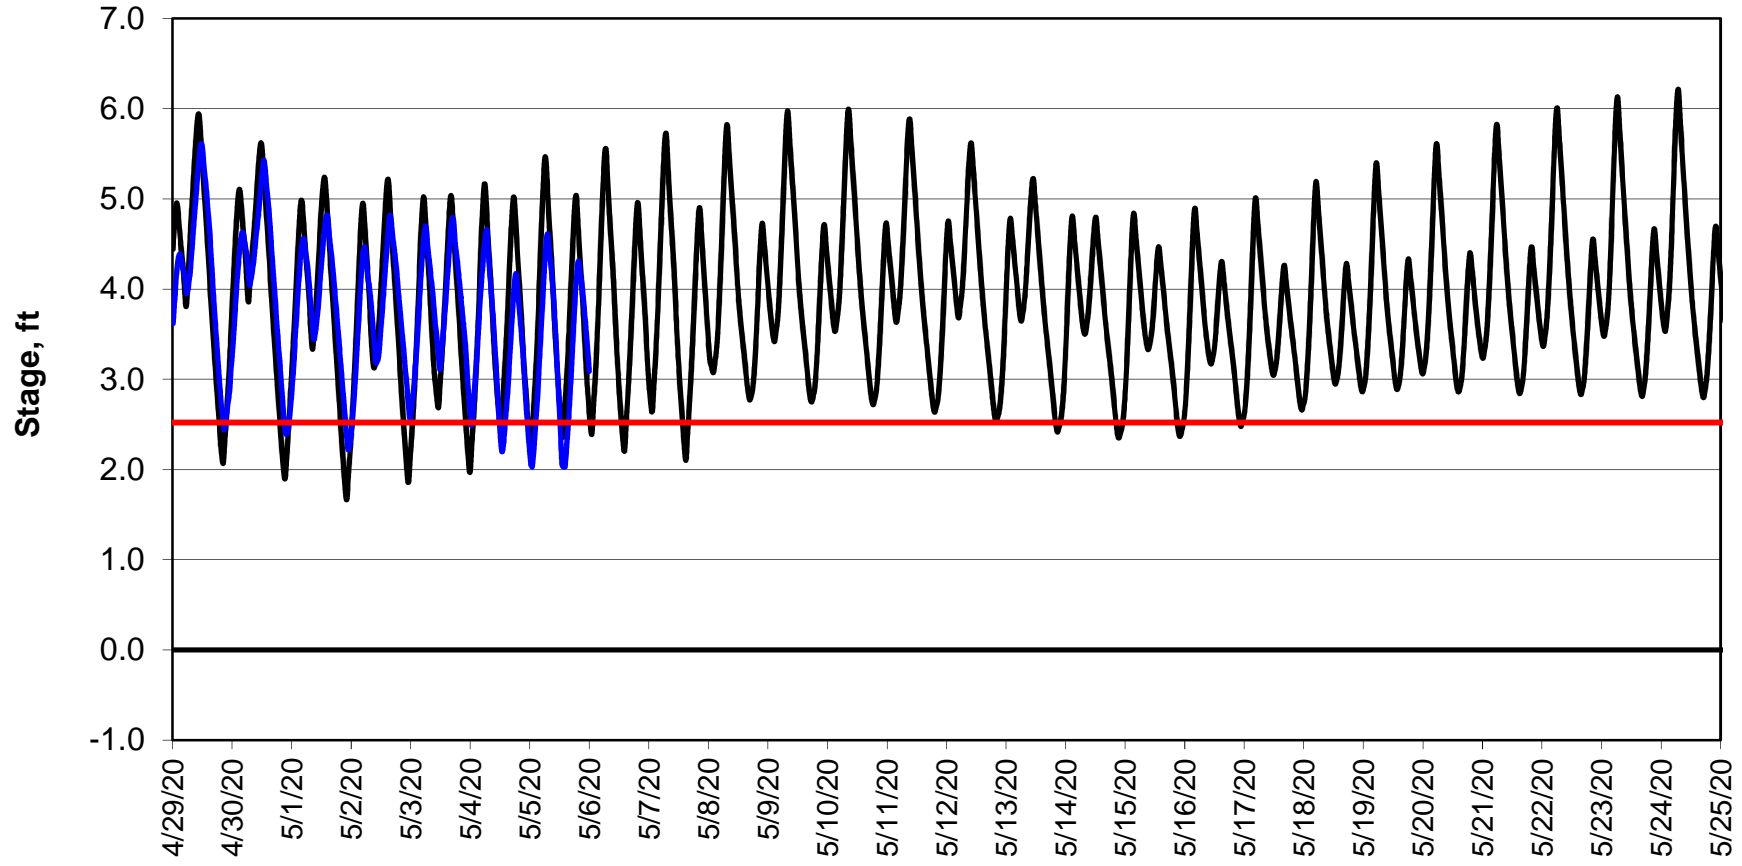

### Forecasted Stage @ Doughty Ct/Channel 205

Simulation Period 4/29/2020 thru 5/25/2020

### Forecasted Stage Middle River @ Howard Road

Simulation Period 4/29/2020 thru 5/25/2020

### Forecasted Stage @ Old River @ Tracy Road

Simulation Period 4/29/2020 thru 5/25/2020

### Forecasted Stage @ East End of Grant Line Canal/Channel 204

Simulation Period 4/29/2020 thru 5/25/2020