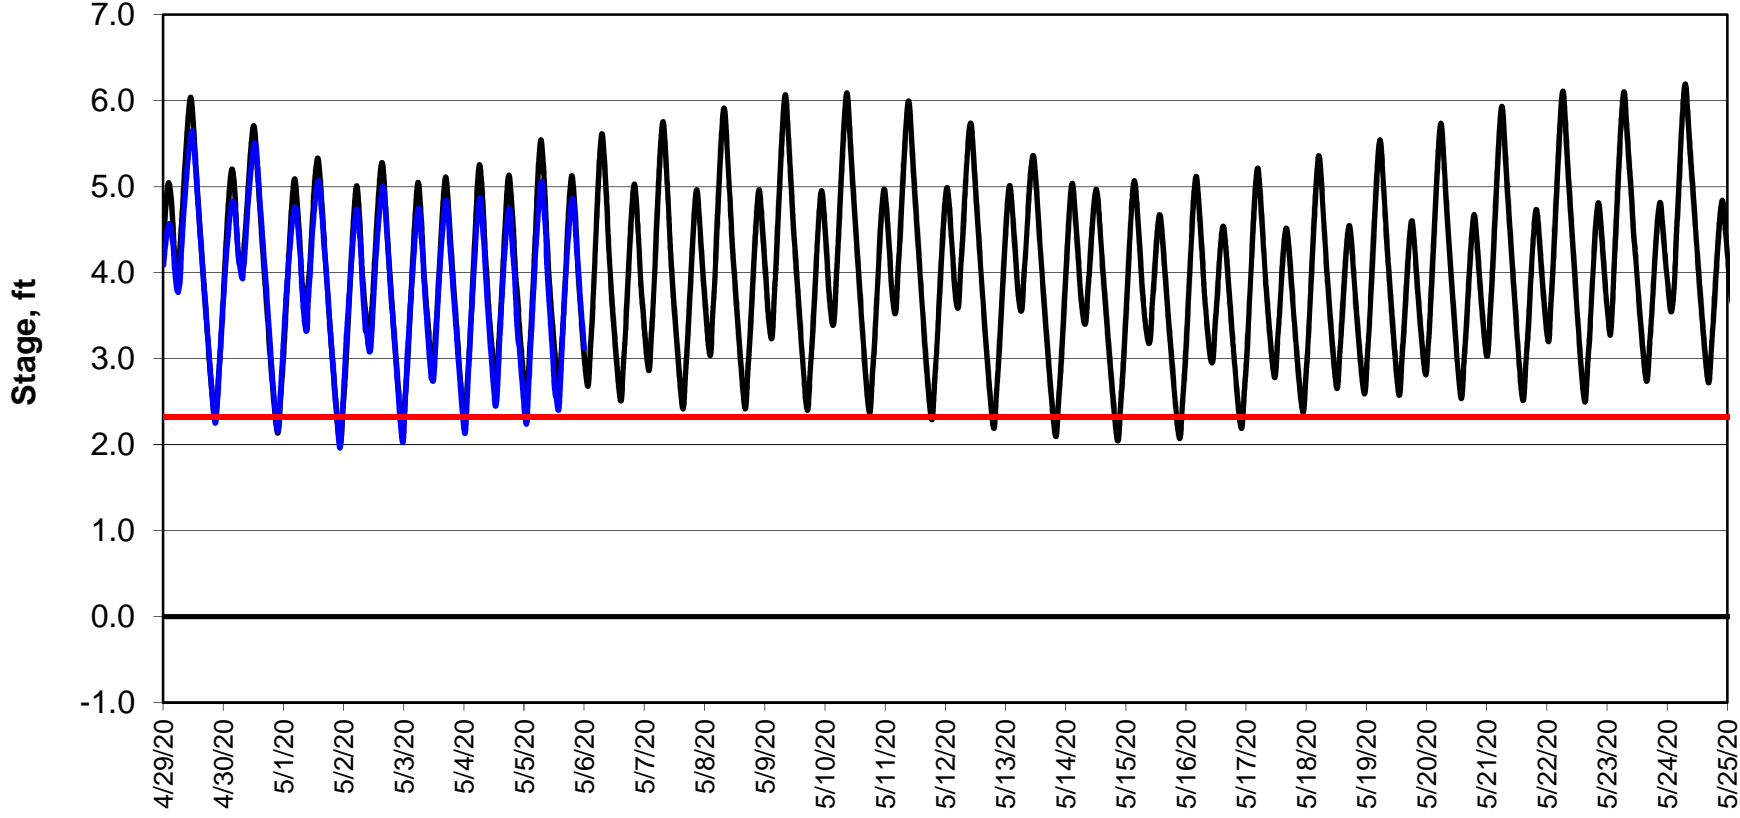

### Forecasted Stage @ Doughty Ct/Channel 205

Simulation Period 4/29/2020 thru 5/25/2020

### Forecasted Stage Middle River @ Howard Road

Simulation Period 4/29/2020 thru 5/25/2020

### Forecasted Stage @ Old River @ Tracy Road

Simulation Period 4/29/2020 thru 5/25/2020

### Forecasted Stage @ East End of Grant Line Canal/Channel 204

Simulation Period 4/29/2020 thru 5/25/2020