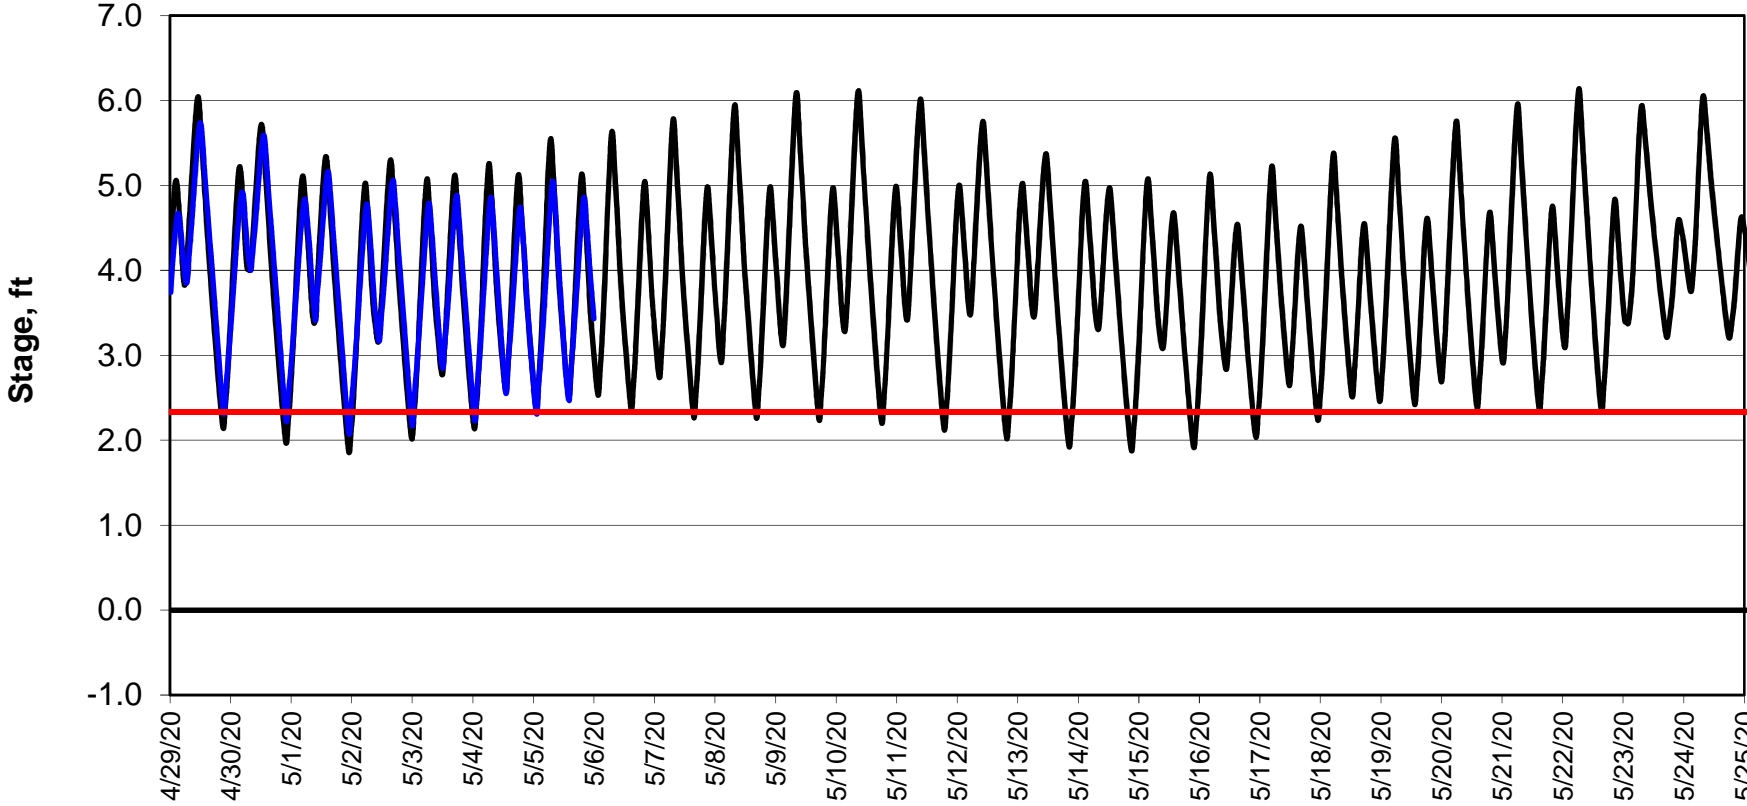

### Forecasted Stage @ Doughty Ct/Channel 205

Simulation Period 4/29/2020 thru 5/25/2020

### Forecasted Stage Middle River @ Howard Road

Simulation Period 4/29/2020 thru 5/25/2020

### Forecasted Stage @ Old River @ Tracy Road

Simulation Period 4/29/2020 thru 5/25/2020

### Forecasted Stage @ East End of Grant Line Canal/Channel 204

Simulation Period 4/29/2020 thru 5/25/2020