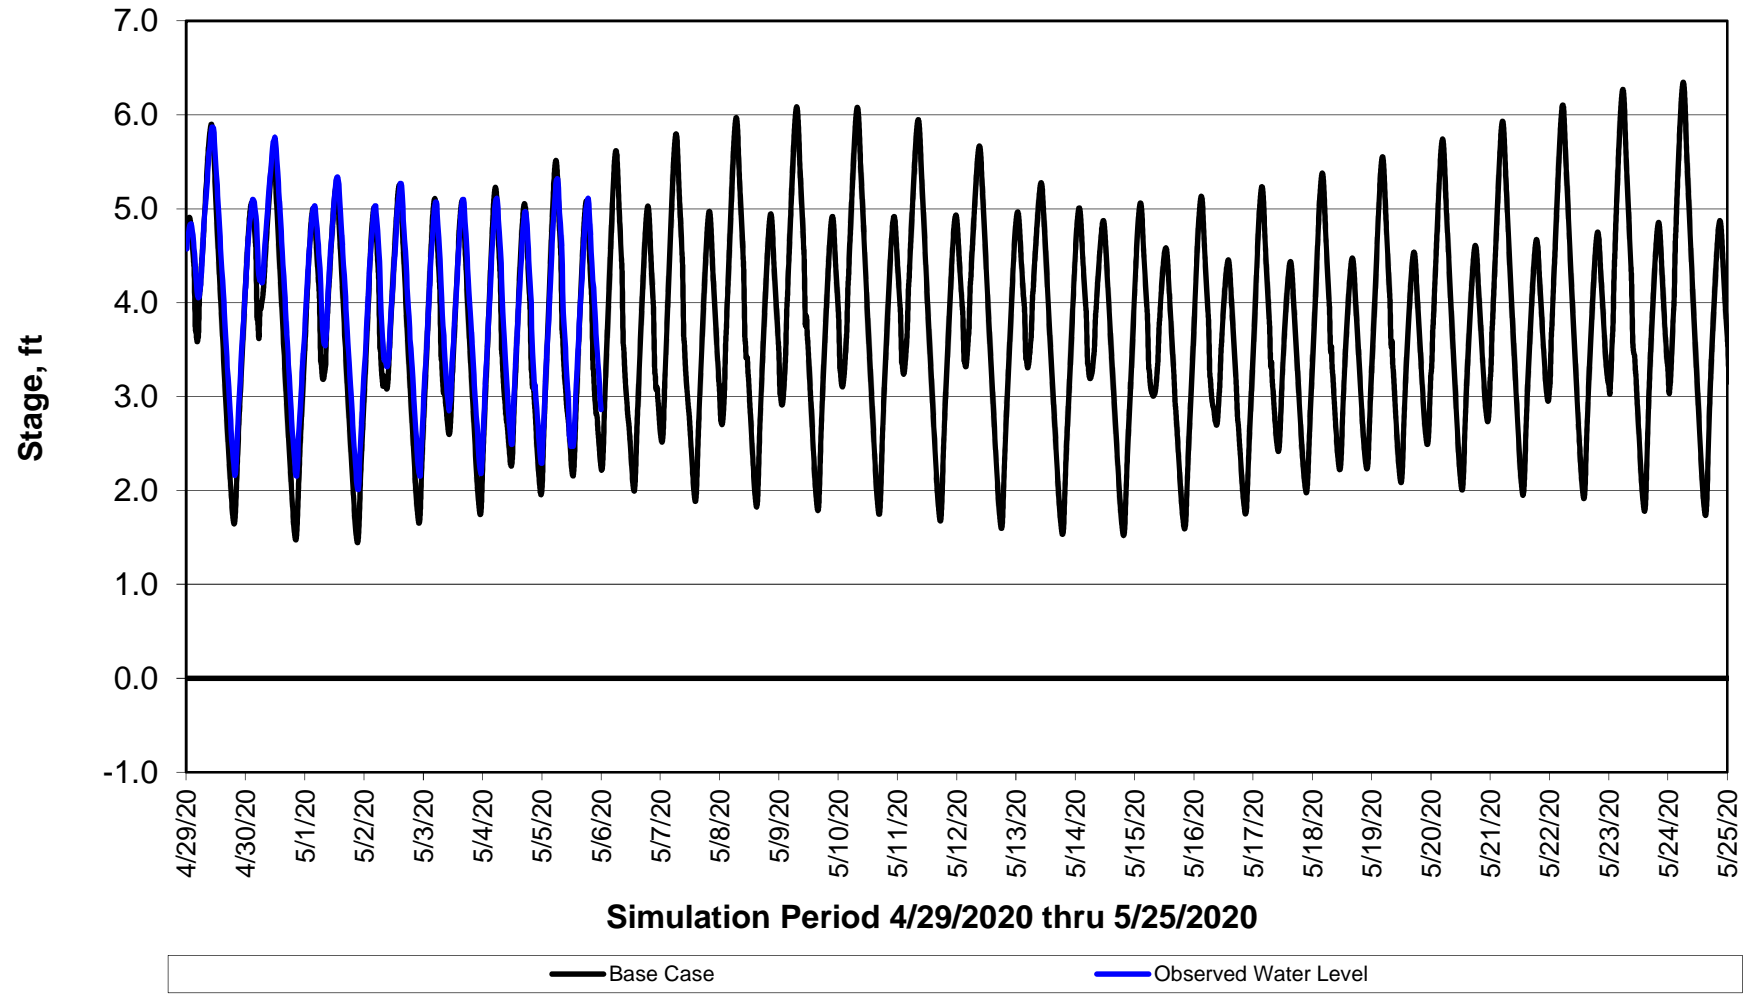

### Forecasted Stage @ Doughty Ct/Channel 205

Simulation Period 4/29/2020 thru 5/25/2020

### Forecasted Stage Middle River @ Howard Road

Simulation Period 4/29/2020 thru 5/25/2020

### Forecasted Stage @ Old River @ Tracy Road

Simulation Period 4/29/2020 thru 5/25/2020

### Forecasted Stage @ East End of Grant Line Canal/Channel 204

Simulation Period 4/29/2020 thru 5/25/2020