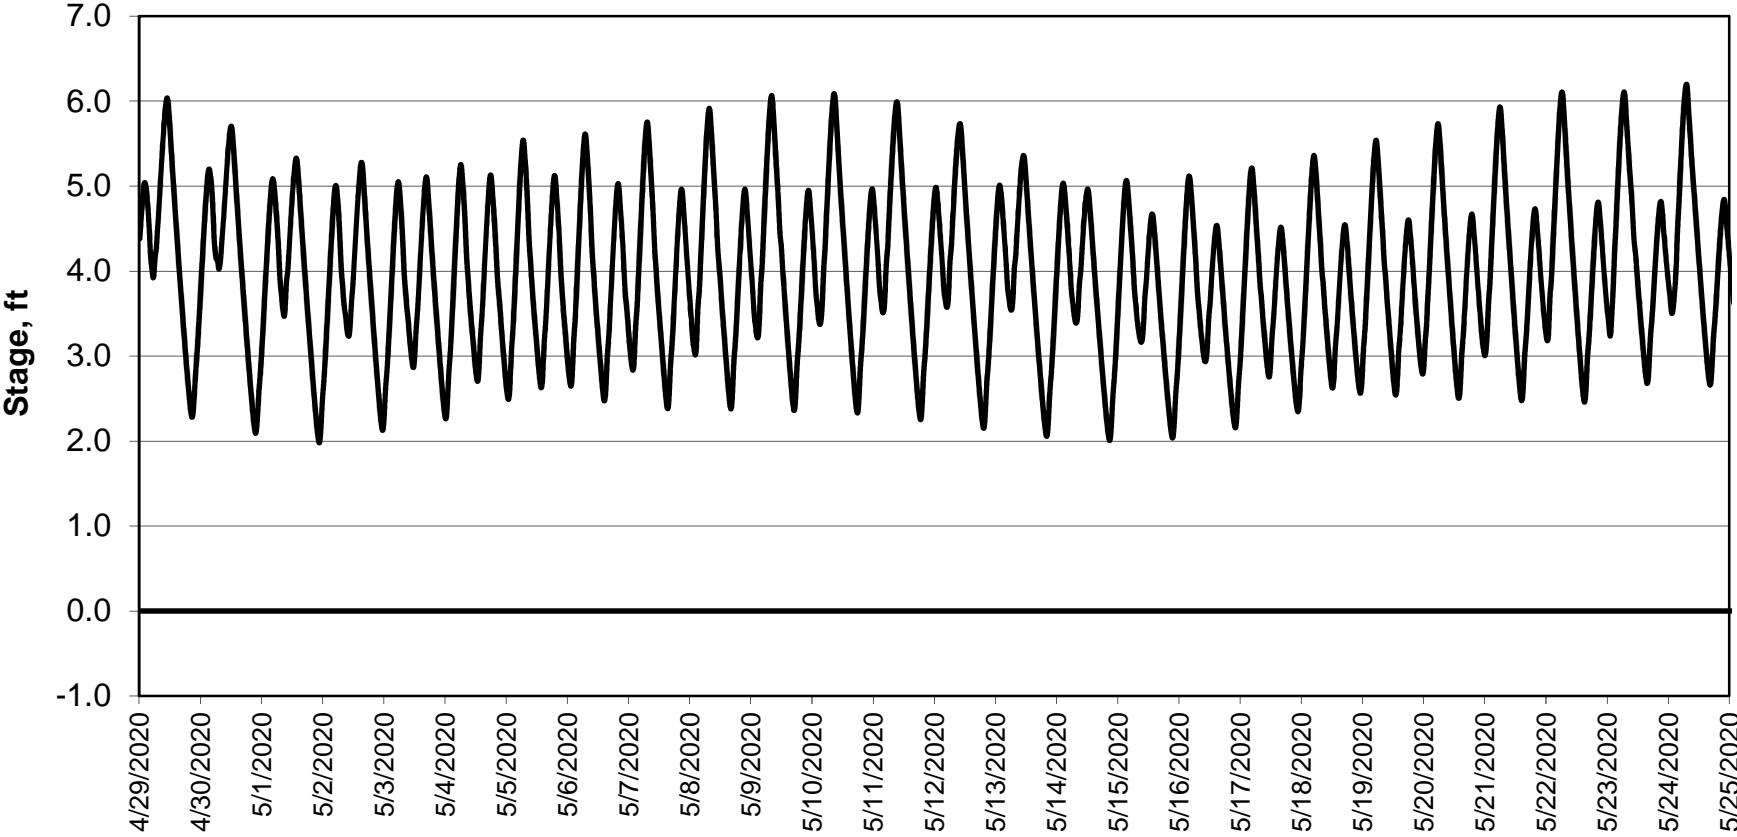

### Forecasted Stage Middle River @ Howard Road

Simulation Period 4/29/2020 thru 5/25/2020

### Forecasted Stage @ Old River @ Tracy Road

Simulation Period 4/29/2020 thru 5/25/2020

### Forecasted Stage @ East End of Grant Line Canal/Channel 204

Simulation Period 4/29/2020 thru 5/25/2020