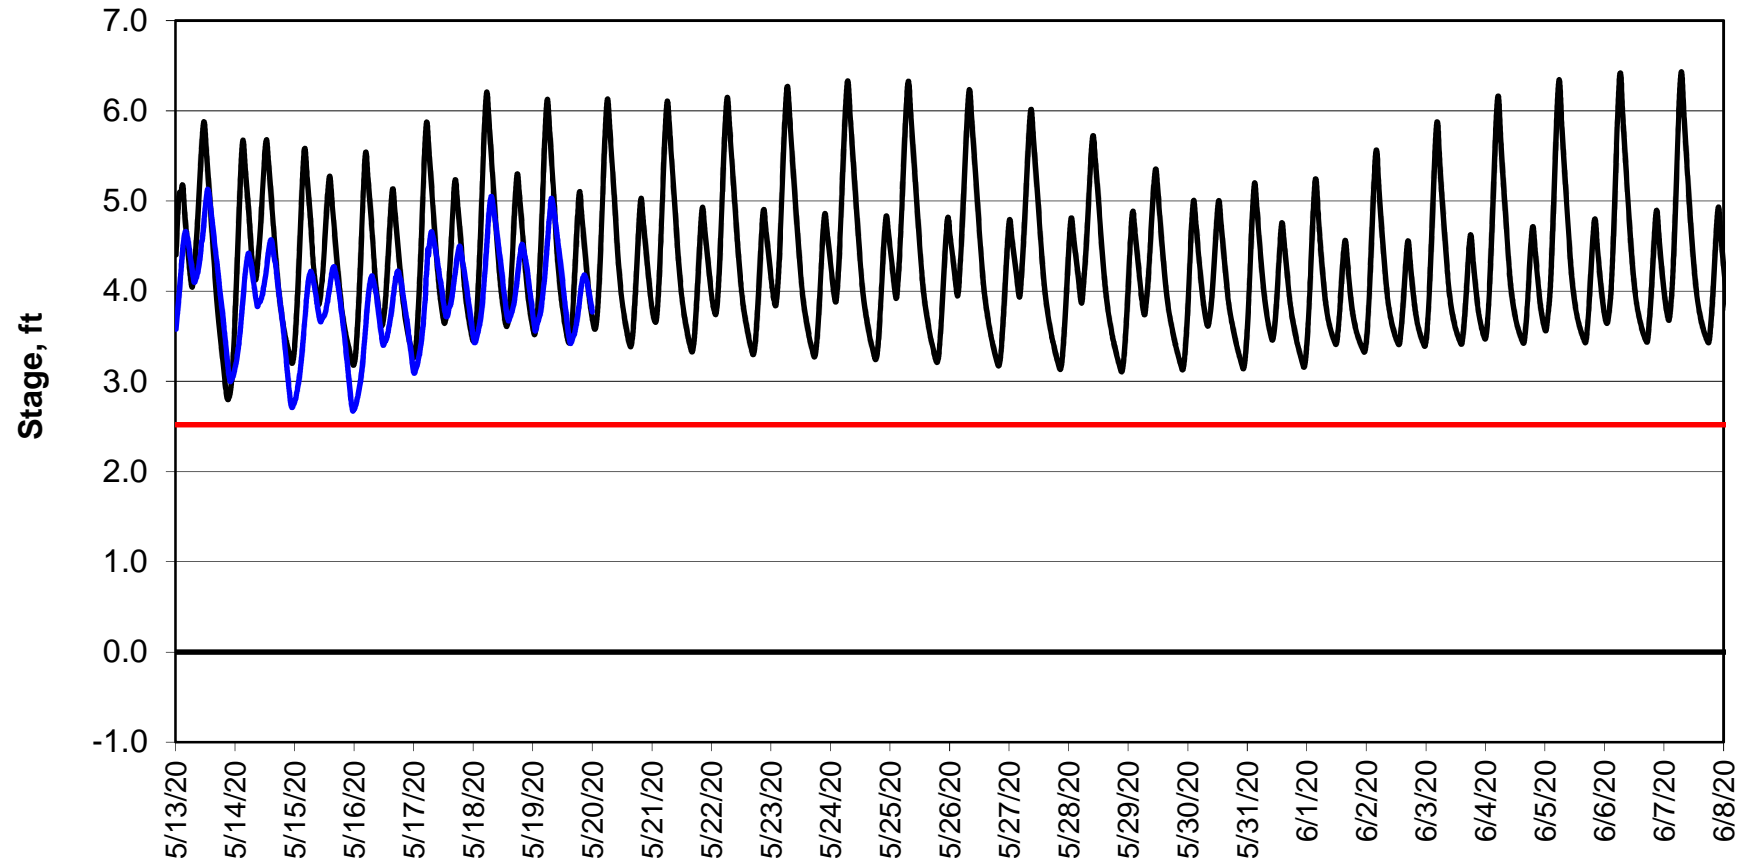

Forecasted Stage @ West of Union Island/Channel 218

Forecasted Stage Middle River @ Howard Road

Simulation Period 5/13/2020 thru 6/8/2020

Forecasted Stage @ Old River @ Tracy Road

Simulation Period 5/13/2020 thru 6/8/2020

Forecasted Stage @ Doughty Ct/Channel 205

Simulation Period 5/13/2020 thru 6/8/2020

Forecasted Stage @ East End of Grant Line Canal/Channel 204

Simulation Period 5/13/2020 thru 6/8/2020

— Base Case