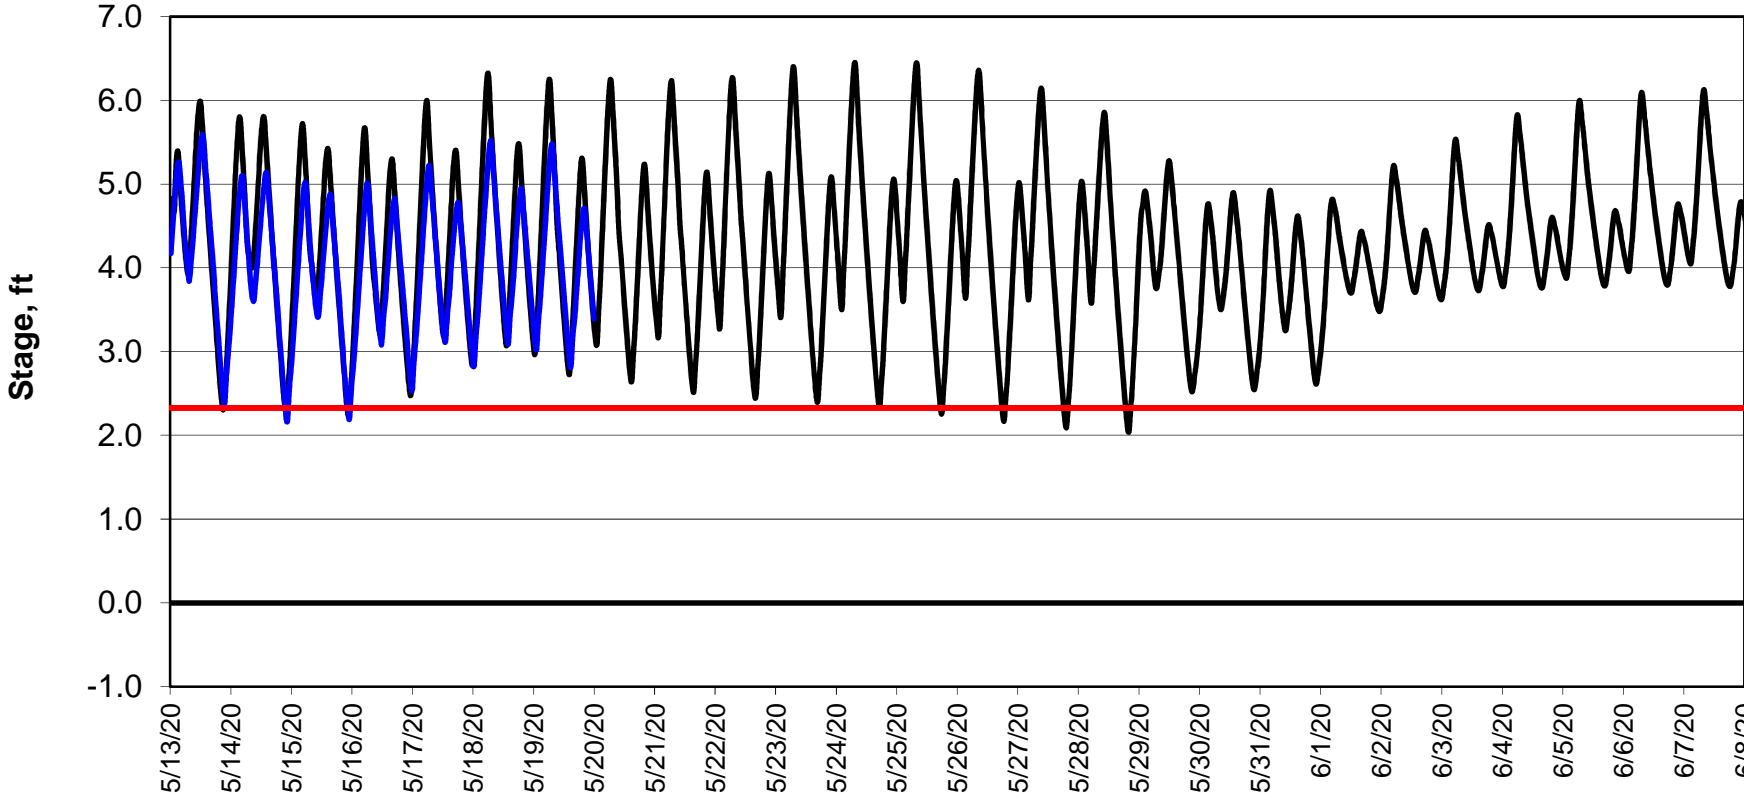

Forecasted Stage @ West of Union Island/Channel 218

Forecasted Stage Middle River @ Howard Road

Simulation Period 5/13/2020 thru 6/8/2020

Forecasted Stage @ Old River @ Tracy Road

Simulation Period 5/13/2020 thru 6/8/2020

Forecasted Stage @ Doughty Ct/Channel 205

Simulation Period 5/13/2020 thru 6/8/2020

Forecasted Stage @ East End of Grant Line Canal/Channel 204

Simulation Period 5/13/2020 thru 6/8/2020

— Base Case