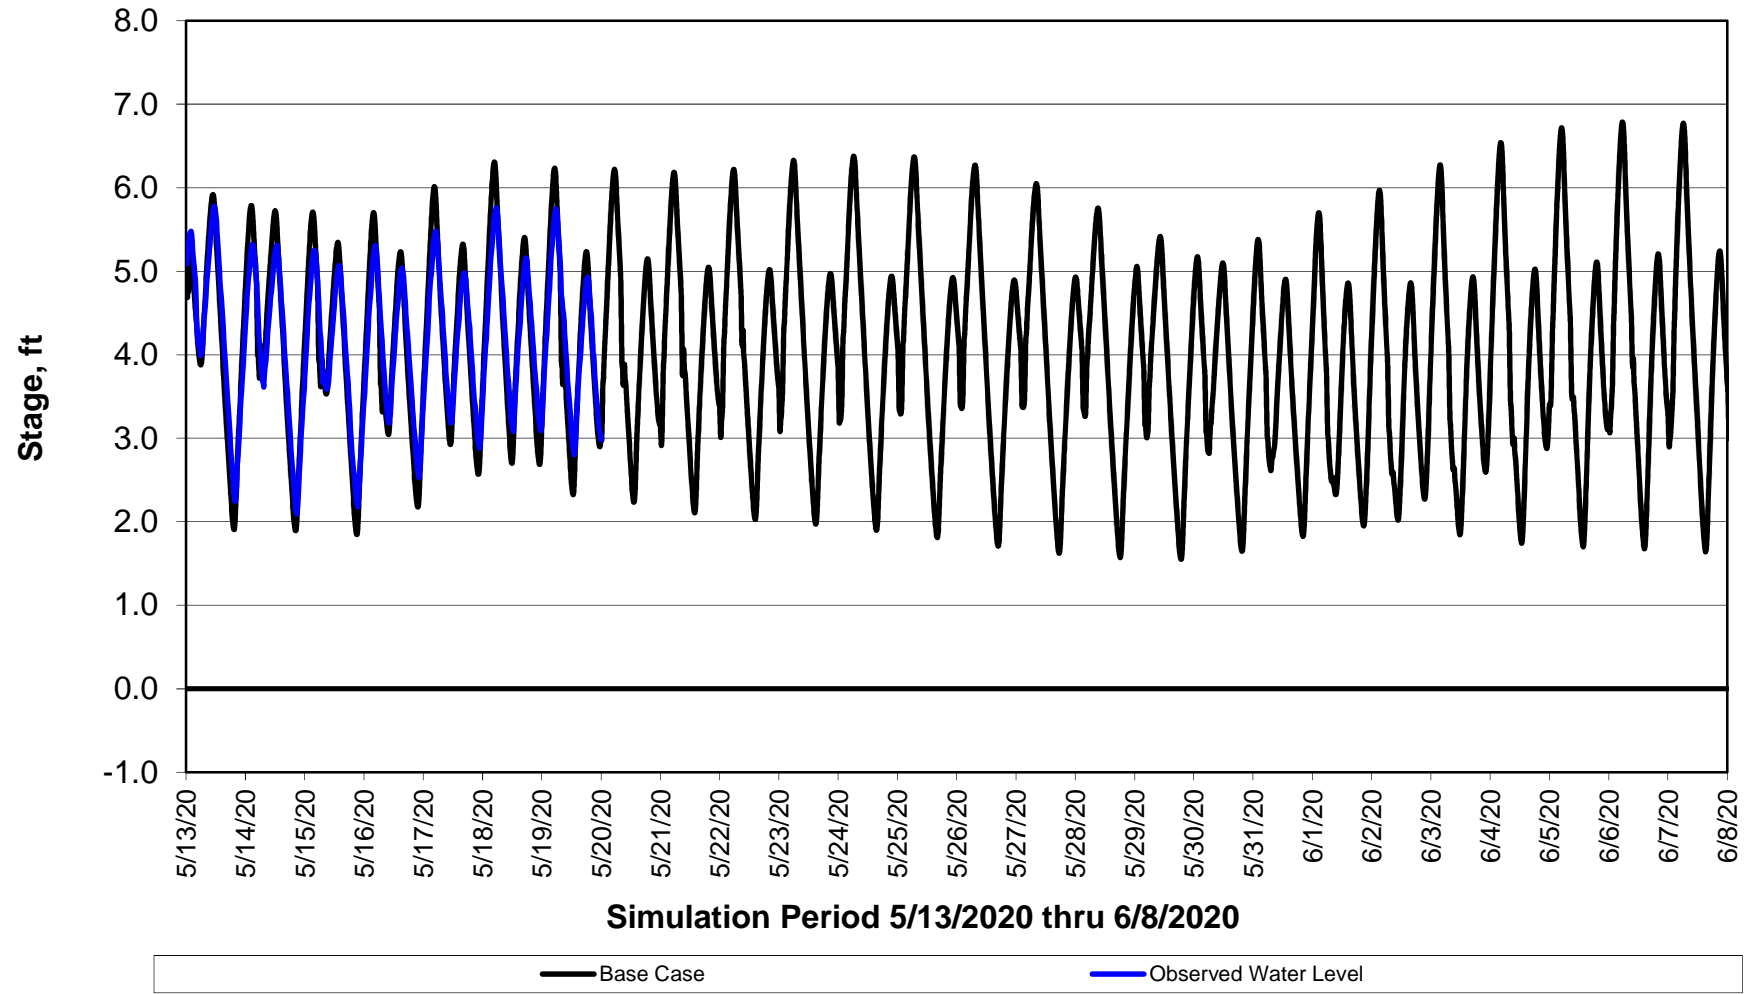

Forecasted Stage @ West of Union Island/Channel 218

Forecasted Stage Middle River @ Howard Road

Simulation Period 5/13/2020 thru 6/8/2020

Forecasted Stage @ Old River @ Tracy Road

Simulation Period 5/13/2020 thru 6/8/2020

Forecasted Stage @ Doughty Ct/Channel 205

Simulation Period 5/13/2020 thru 6/8/2020

Forecasted Stage @ East End of Grant Line Canal/Channel 204

Simulation Period 5/13/2020 thru 6/8/2020

— Base Case