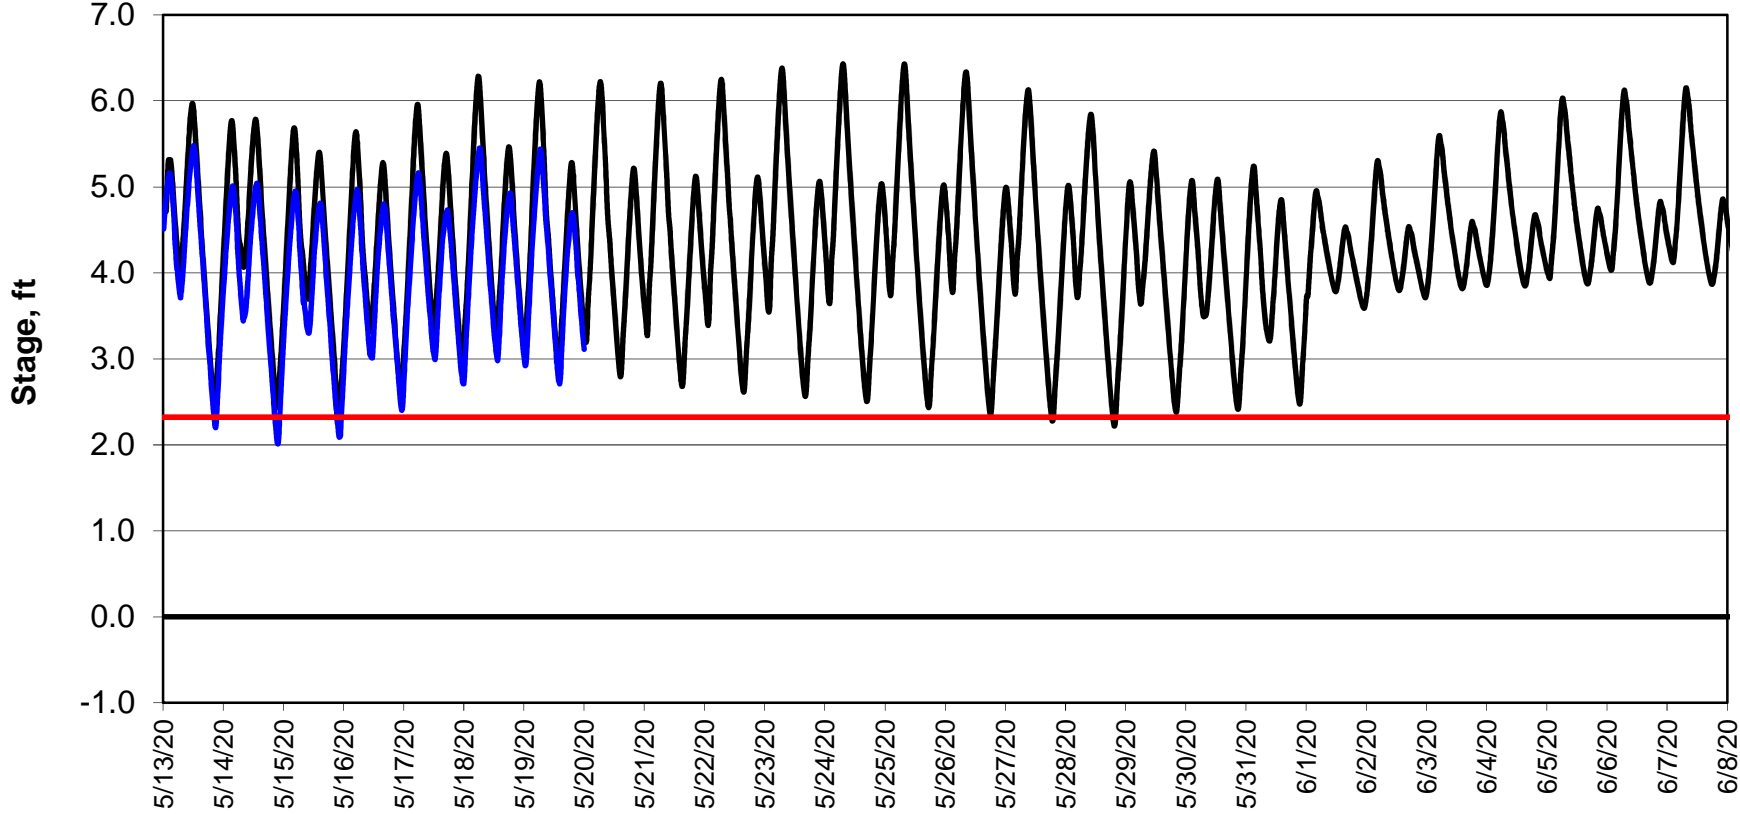

Forecasted Stage @ West of Union Island/Channel 218

Forecasted Stage Middle River @ Howard Road

Simulation Period 5/13/2020 thru 6/8/2020

Forecasted Stage @ Old River @ Tracy Road

Simulation Period 5/13/2020 thru 6/8/2020

Forecasted Stage @ Doughty Ct/Channel 205

Simulation Period 5/13/2020 thru 6/8/2020

Forecasted Stage @ East End of Grant Line Canal/Channel 204

Simulation Period 5/13/2020 thru 6/8/2020

— Base Case