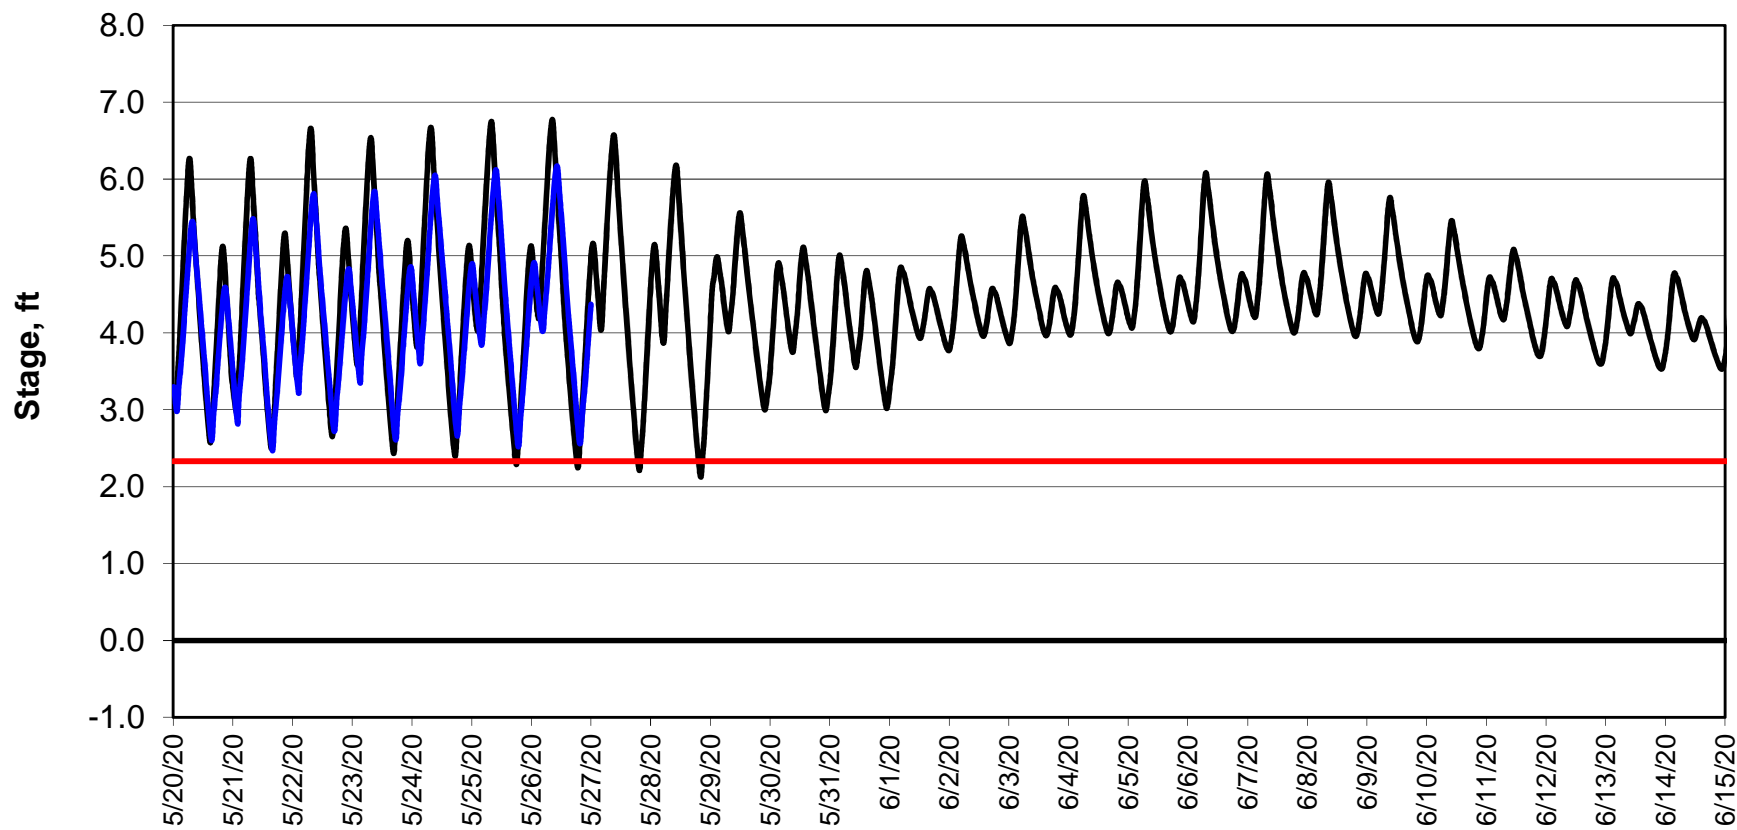

Forecasted Stage @ West of Union Island/Channel 218

Simulation Period 5/20/2020 thru 6/15/2020

Forecasted Stage Middle River @ Howard Road

Simulation Period 5/20/2020 thru 6/15/2020

Forecasted Stage @ Old River @ Tracy Road

Simulation Period 5/20/2020 thru 6/15/2020

Forecasted Stage @ Doughty Ct/Channel 205

Simulation Period 5/20/2020 thru 6/15/2020

Forecasted Stage @ East End of Grant Line Canal/Channel 204

Simulation Period 5/20/2020 thru 6/15/2020