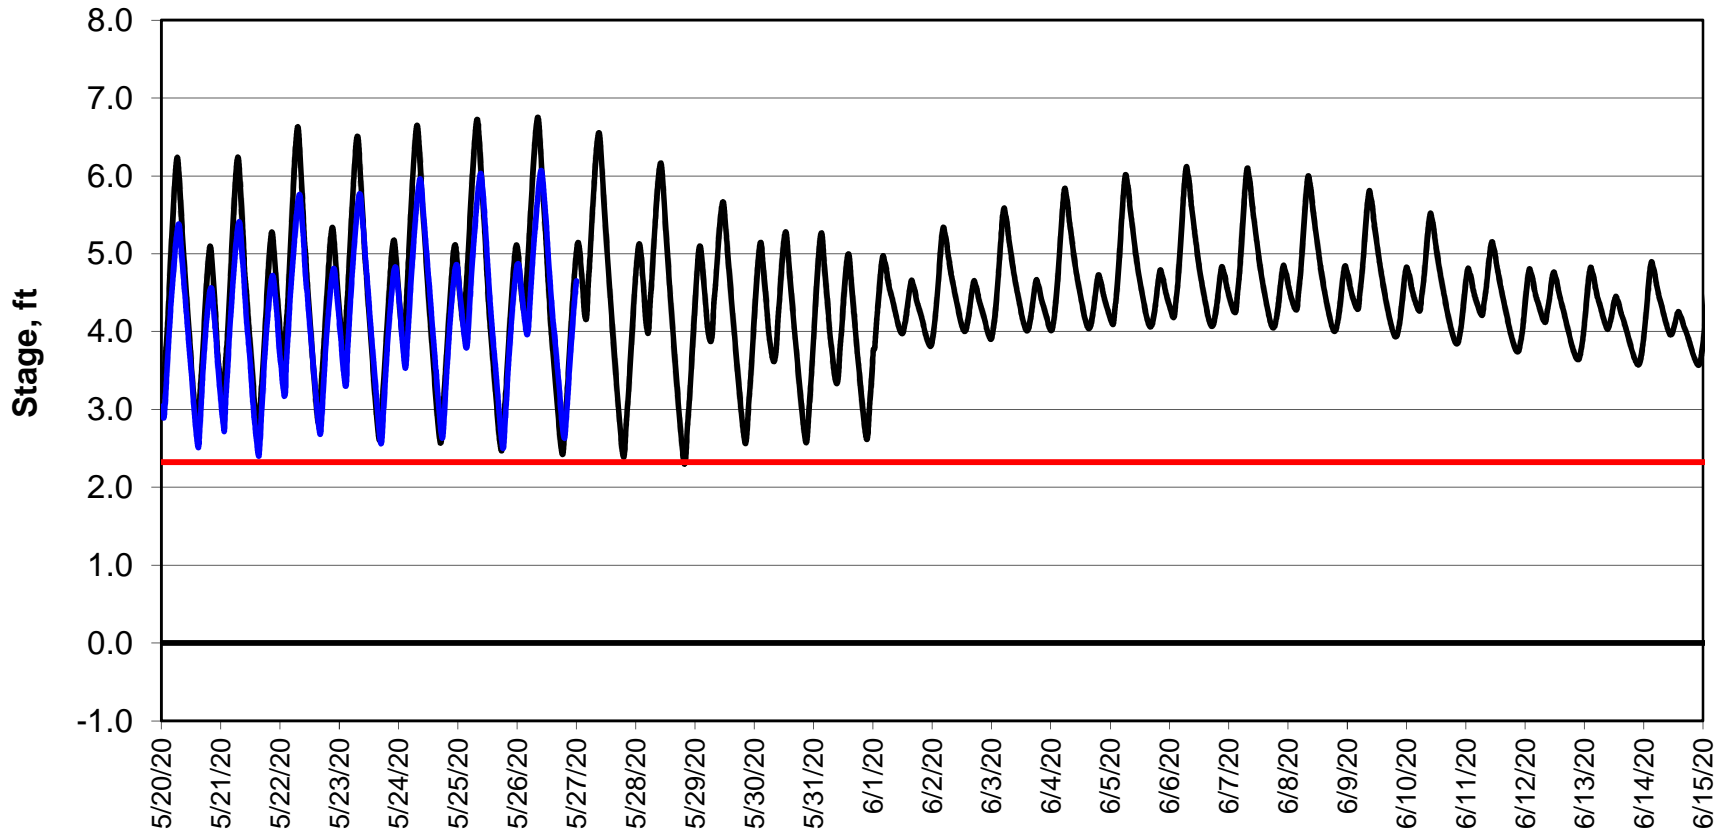

Forecasted Stage @ West of Union Island/Channel 218

Simulation Period 5/20/2020 thru 6/15/2020

Forecasted Stage Middle River @ Howard Road

Simulation Period 5/20/2020 thru 6/15/2020

Forecasted Stage @ Old River @ Tracy Road

Simulation Period 5/20/2020 thru 6/15/2020

Forecasted Stage @ Doughty Ct/Channel 205

Simulation Period 5/20/2020 thru 6/15/2020

Forecasted Stage @ East End of Grant Line Canal/Channel 204

Simulation Period 5/20/2020 thru 6/15/2020