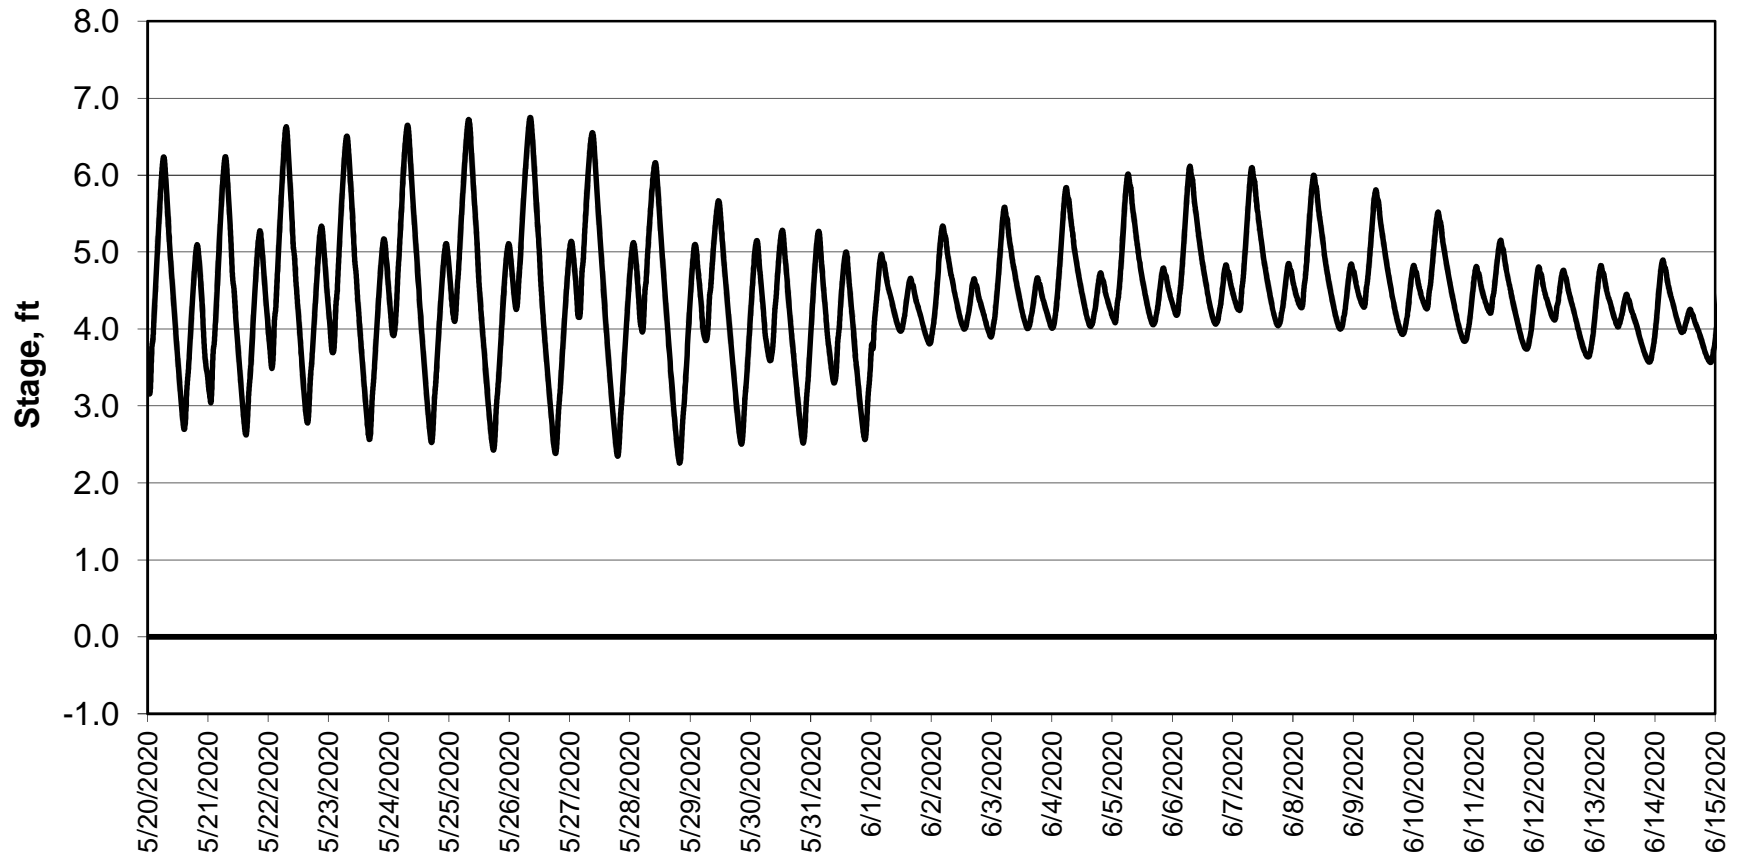

Simulation Period 5/20/2020 thru 6/15/2020

Forecasted Stage @ Doughty Ct/Channel 205

Simulation Period 5/20/2020 thru 6/15/2020

Forecasted Stage @ East End of Grant Line Canal/Channel 204

Simulation Period 5/20/2020 thru 6/15/2020