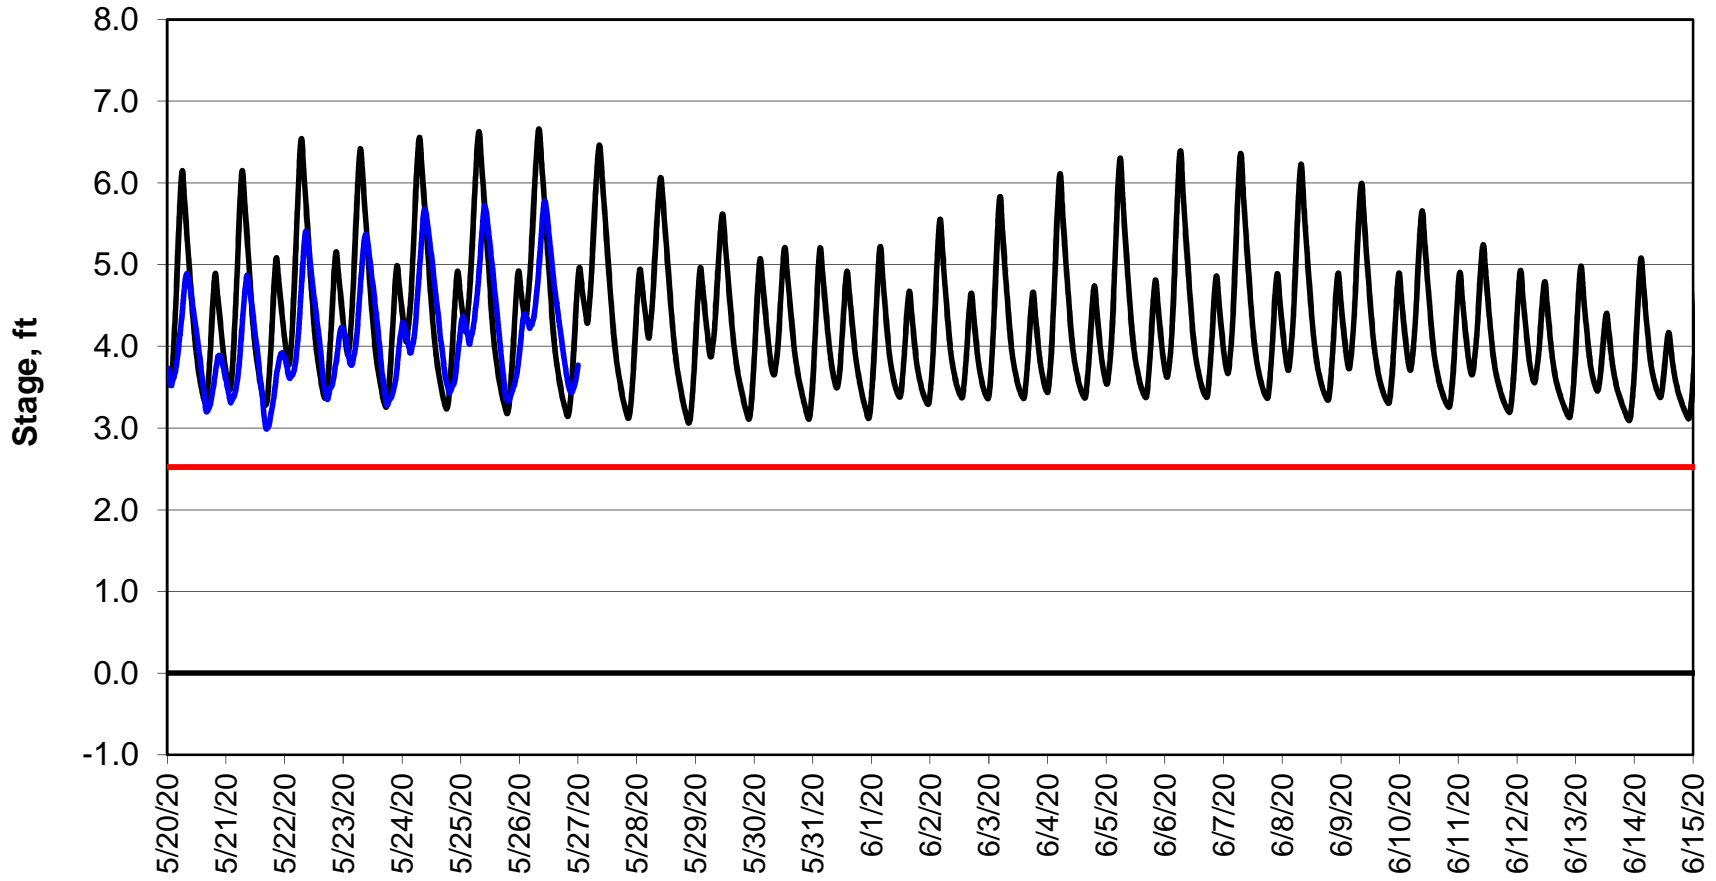

Forecasted Stage @ West of Union Island/Channel 218

Simulation Period 5/20/2020 thru 6/15/2020

Forecasted Stage Middle River @ Howard Road

Simulation Period 5/20/2020 thru 6/15/2020

Forecasted Stage @ Old River @ Tracy Road

Simulation Period 5/20/2020 thru 6/15/2020

Forecasted Stage @ Doughty Ct/Channel 205

Simulation Period 5/20/2020 thru 6/15/2020

Forecasted Stage @ East End of Grant Line Canal/Channel 204

Simulation Period 5/20/2020 thru 6/15/2020