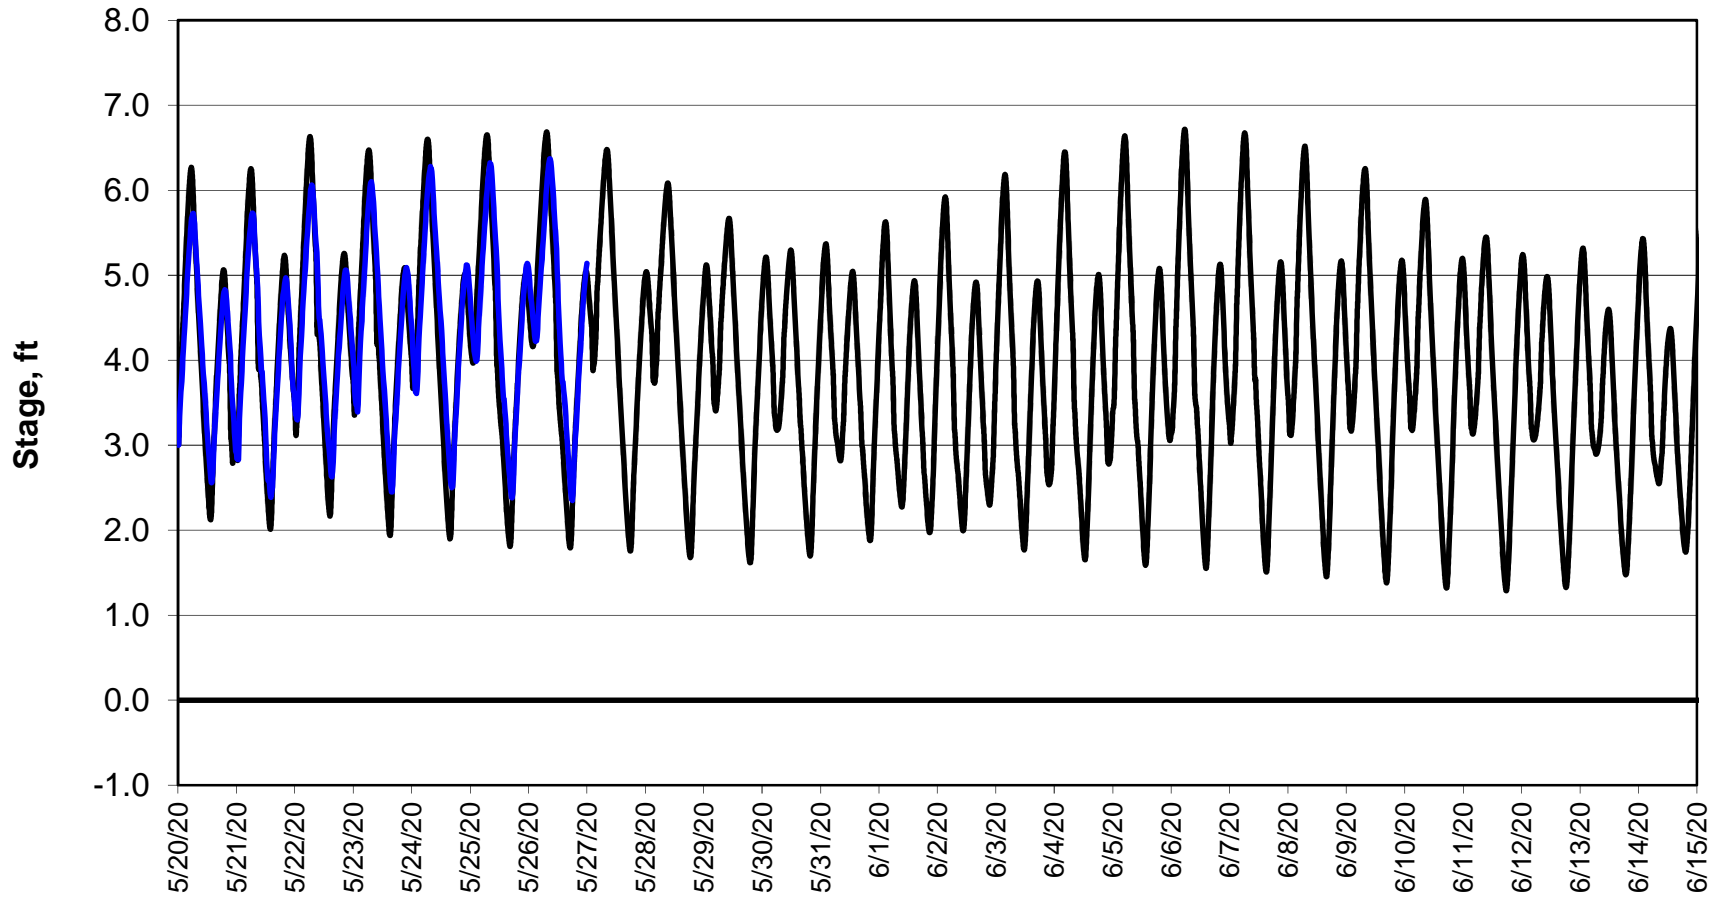

Forecasted Stage @ West of Union Island/Channel 218

Simulation Period 5/20/2020 thru 6/15/2020

Forecasted Stage Middle River @ Howard Road

Simulation Period 5/20/2020 thru 6/15/2020

Forecasted Stage @ Old River @ Tracy Road

Simulation Period 5/20/2020 thru 6/15/2020

Forecasted Stage @ Doughty Ct/Channel 205

Simulation Period 5/20/2020 thru 6/15/2020

Forecasted Stage @ East End of Grant Line Canal/Channel 204

Simulation Period 5/20/2020 thru 6/15/2020