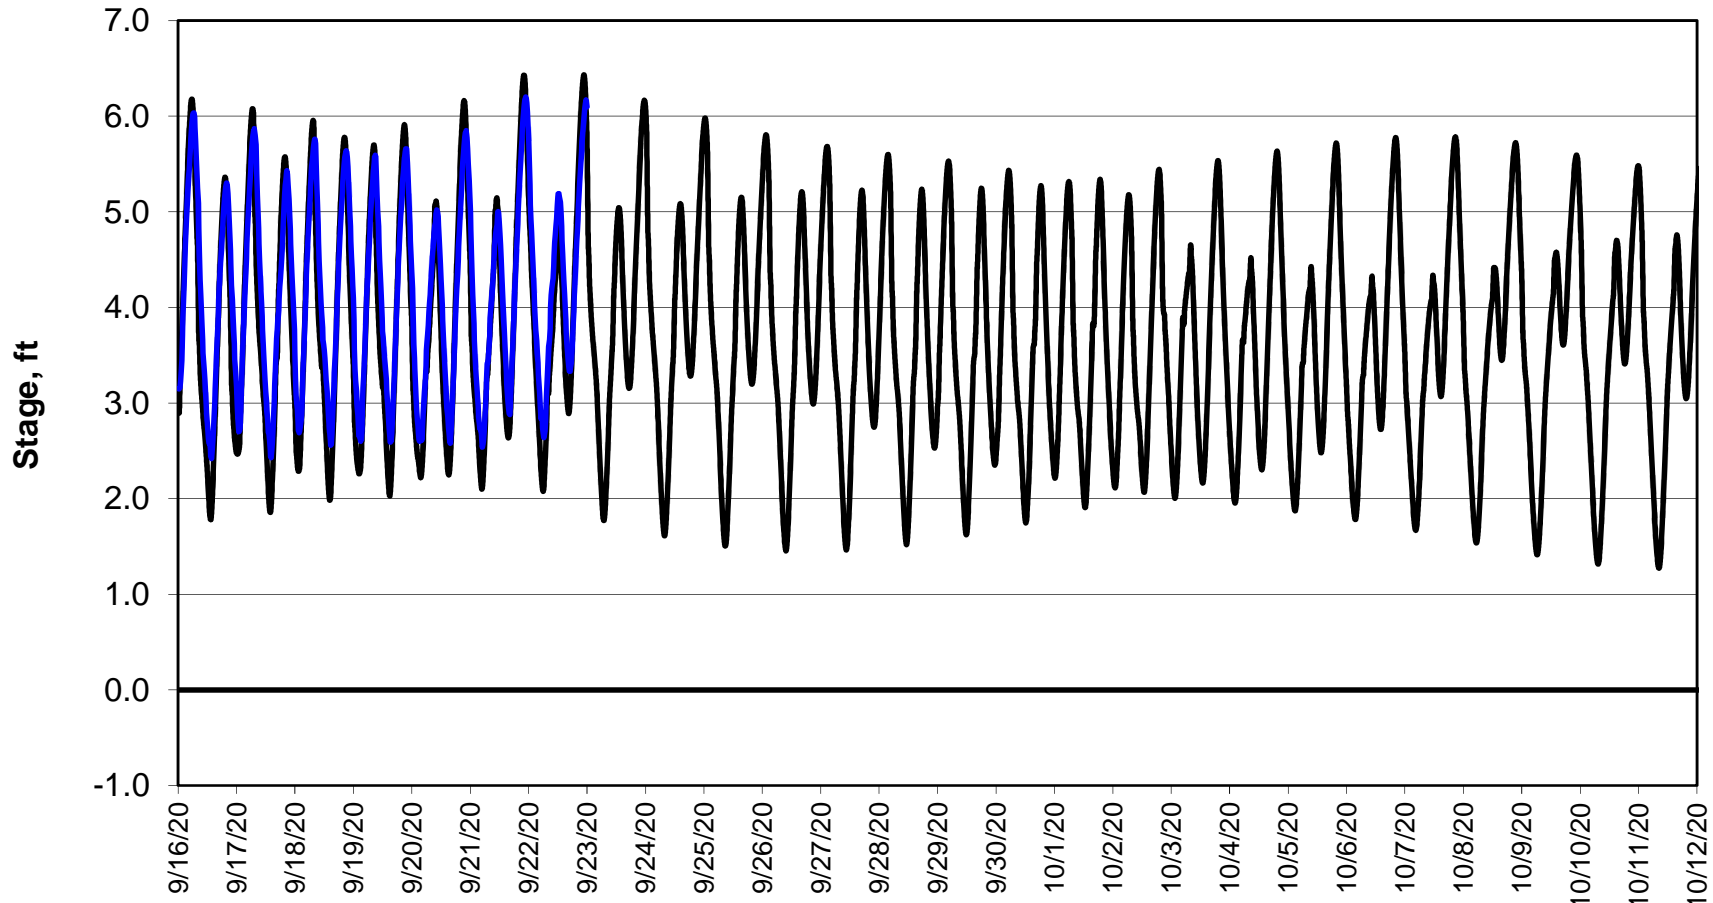

Forecasted Stage @ West of Union Island/Channel 218

Simulation Period 9/16/2020 thru 10/12/2020

Forecasted Stage Middle River @ Howard Road

Simulation Period 9/16/2020 thru 10/12/2020

Forecasted Stage @ Old River @ Tracy Road

Simulation Period 9/16/2020 thru 10/12/2020

Forecasted Stage @ Doughty Ct/Channel 205

Simulation Period 9/16/2020 thru 10/12/2020

Forecasted Stage @ East End of Grant Line Canal/Channel 204

Simulation Period 9/16/2020 thru 10/12/2020