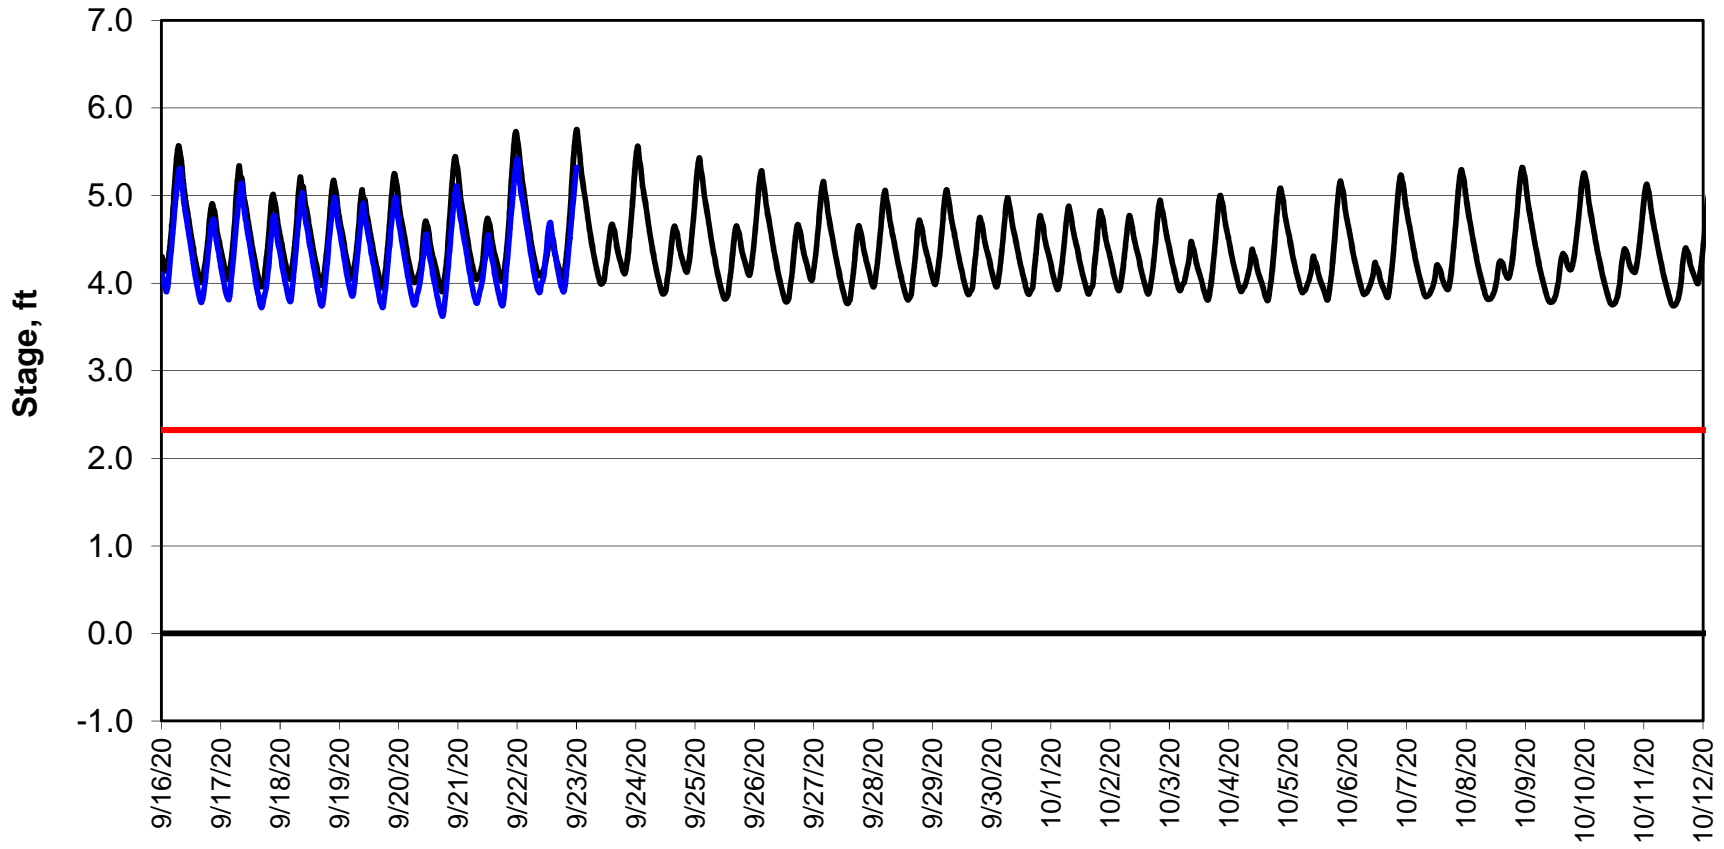

Forecasted Stage @ West of Union Island/Channel 218

Simulation Period 9/16/2020 thru 10/12/2020

Forecasted Stage Middle River @ Howard Road

Simulation Period 9/16/2020 thru 10/12/2020

Forecasted Stage @ Old River @ Tracy Road

Simulation Period 9/16/2020 thru 10/12/2020

Forecasted Stage @ Doughty Ct/Channel 205

Simulation Period 9/16/2020 thru 10/12/2020

Forecasted Stage @ East End of Grant Line Canal/Channel 204

Simulation Period 9/16/2020 thru 10/12/2020