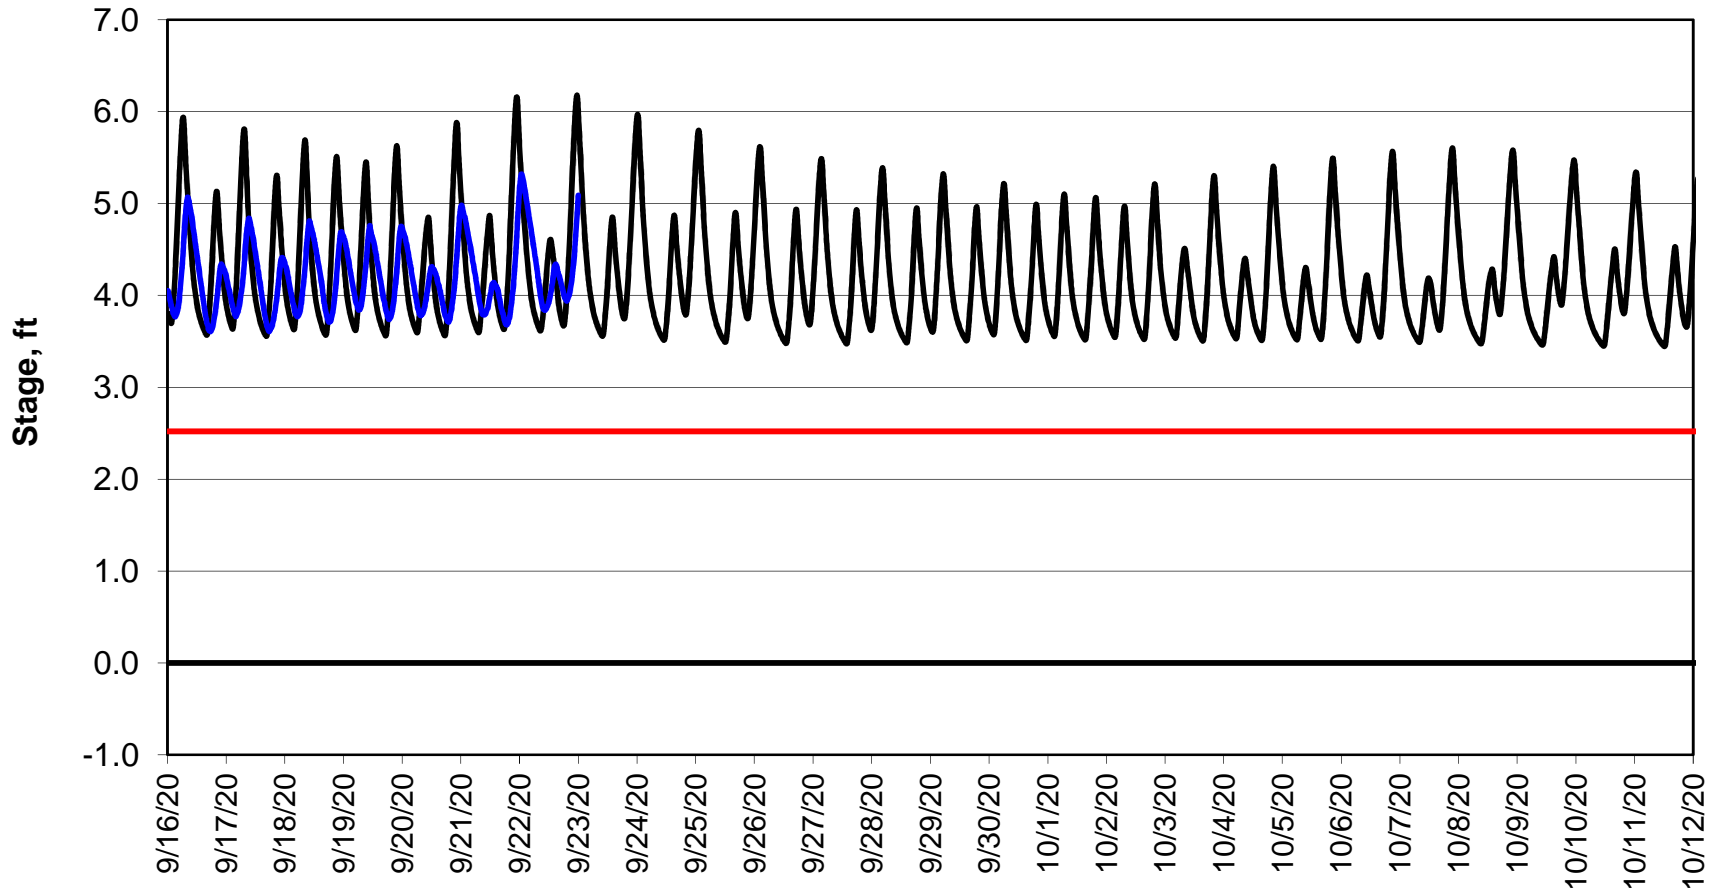

Forecasted Stage @ West of Union Island/Channel 218

Simulation Period 9/16/2020 thru 10/12/2020

Forecasted Stage Middle River @ Howard Road

Simulation Period 9/16/2020 thru 10/12/2020

Forecasted Stage @ Old River @ Tracy Road

Simulation Period 9/16/2020 thru 10/12/2020

Forecasted Stage @ Doughty Ct/Channel 205

Simulation Period 9/16/2020 thru 10/12/2020

Forecasted Stage @ East End of Grant Line Canal/Channel 204

Simulation Period 9/16/2020 thru 10/12/2020