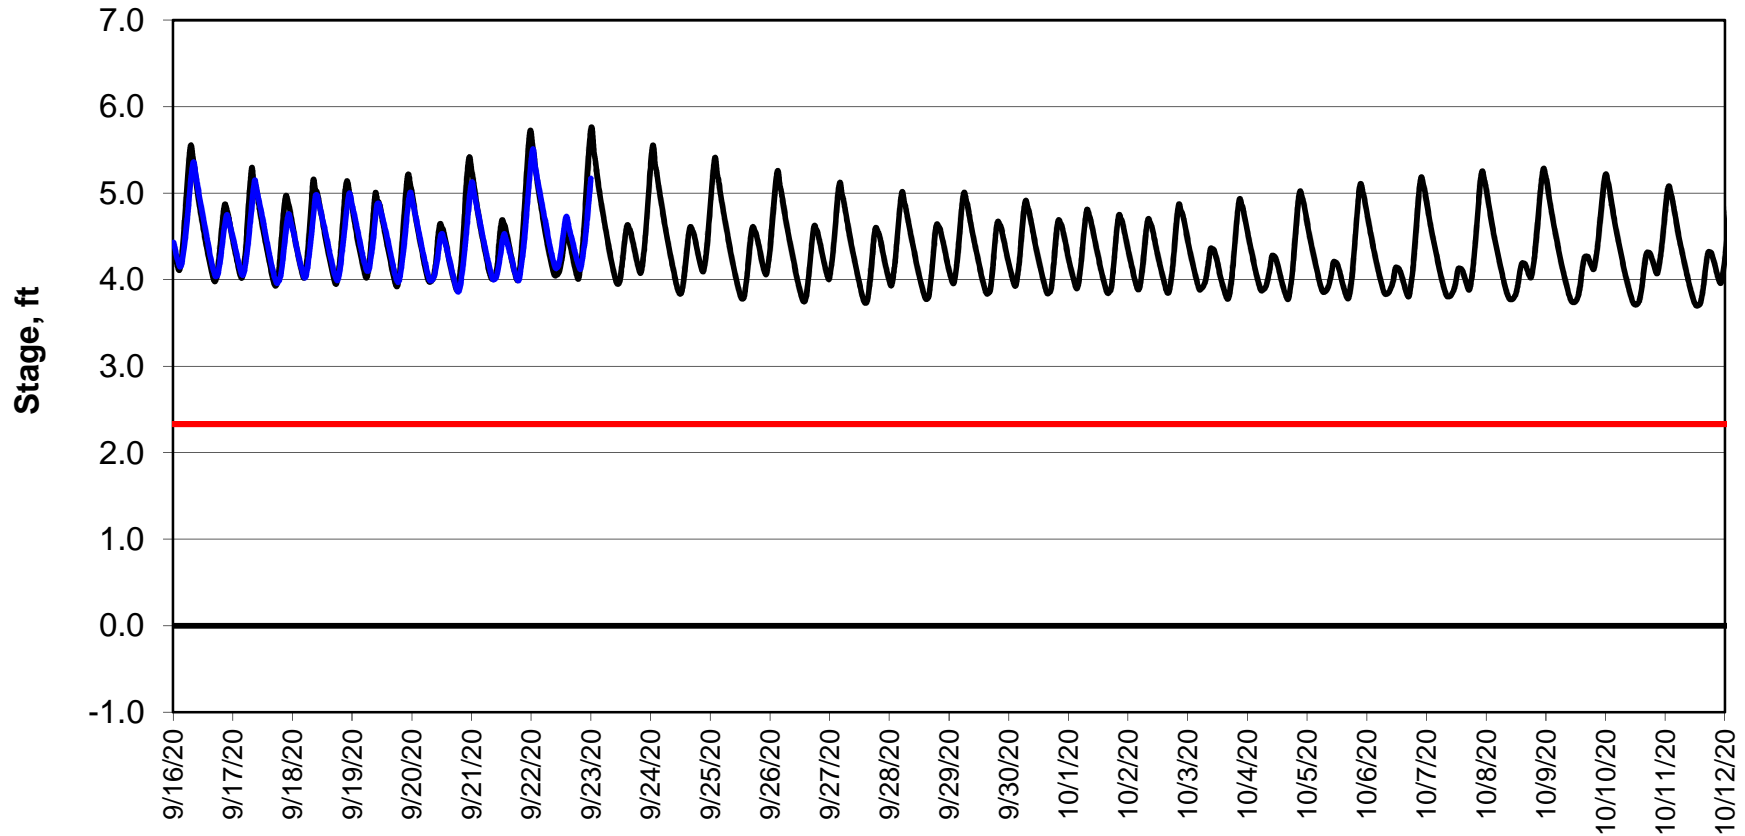

Forecasted Stage @ West of Union Island/Channel 218

Simulation Period 9/16/2020 thru 10/12/2020

Forecasted Stage Middle River @ Howard Road

Simulation Period 9/16/2020 thru 10/12/2020

Forecasted Stage @ Old River @ Tracy Road

Simulation Period 9/16/2020 thru 10/12/2020

Forecasted Stage @ Doughty Ct/Channel 205

Simulation Period 9/16/2020 thru 10/12/2020

Forecasted Stage @ East End of Grant Line Canal/Channel 204

Simulation Period 9/16/2020 thru 10/12/2020