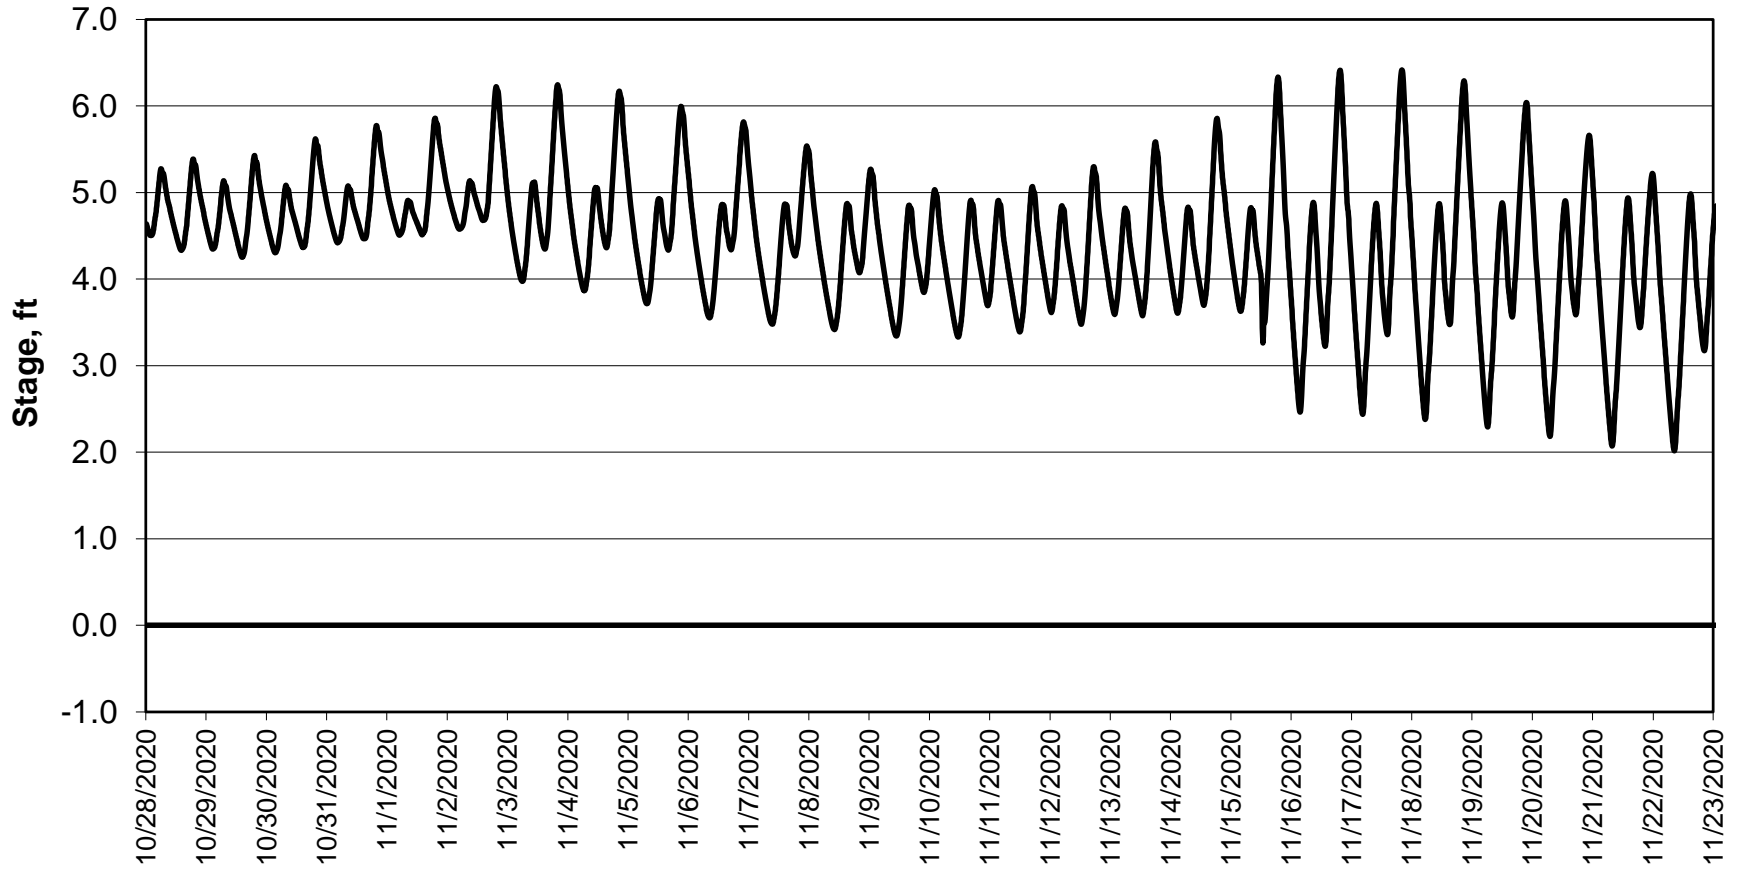

Simulation Period 10/28/2020 thru 11/23/2020

Forecasted Stage @ Doughty Ct/Channel 205

Simulation Period 10/28/2020 thru 11/23/2020

Forecasted Stage @ East End of Grant Line Canal/Channel 204

Simulation Period 10/28/2020 thru 11/23/2020