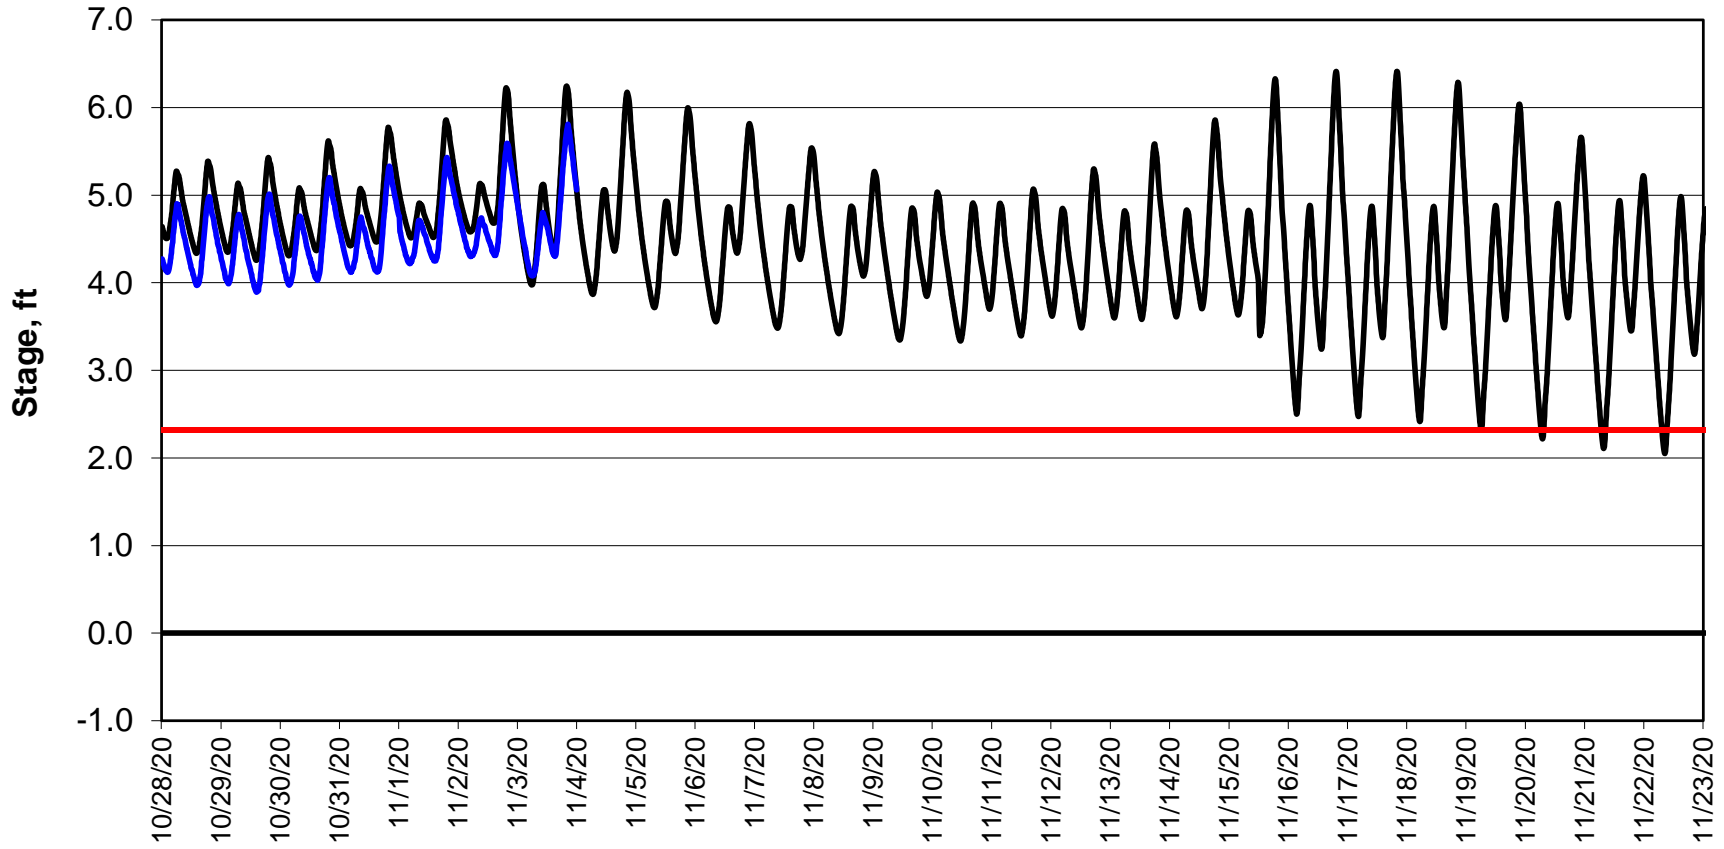

Forecasted Stage @ West of Union Island/Channel 218

Simulation Period 10/28/2020 thru 11/23/2020

Forecasted Stage Middle River @ Howard Road

Simulation Period 10/28/2020 thru 11/23/2020

Forecasted Stage @ Old River @ Tracy Road

Simulation Period 10/28/2020 thru 11/23/2020

Forecasted Stage @ Doughty Ct/Channel 205

Simulation Period 10/28/2020 thru 11/23/2020

Forecasted Stage @ East End of Grant Line Canal/Channel 204

Simulation Period 10/28/2020 thru 11/23/2020