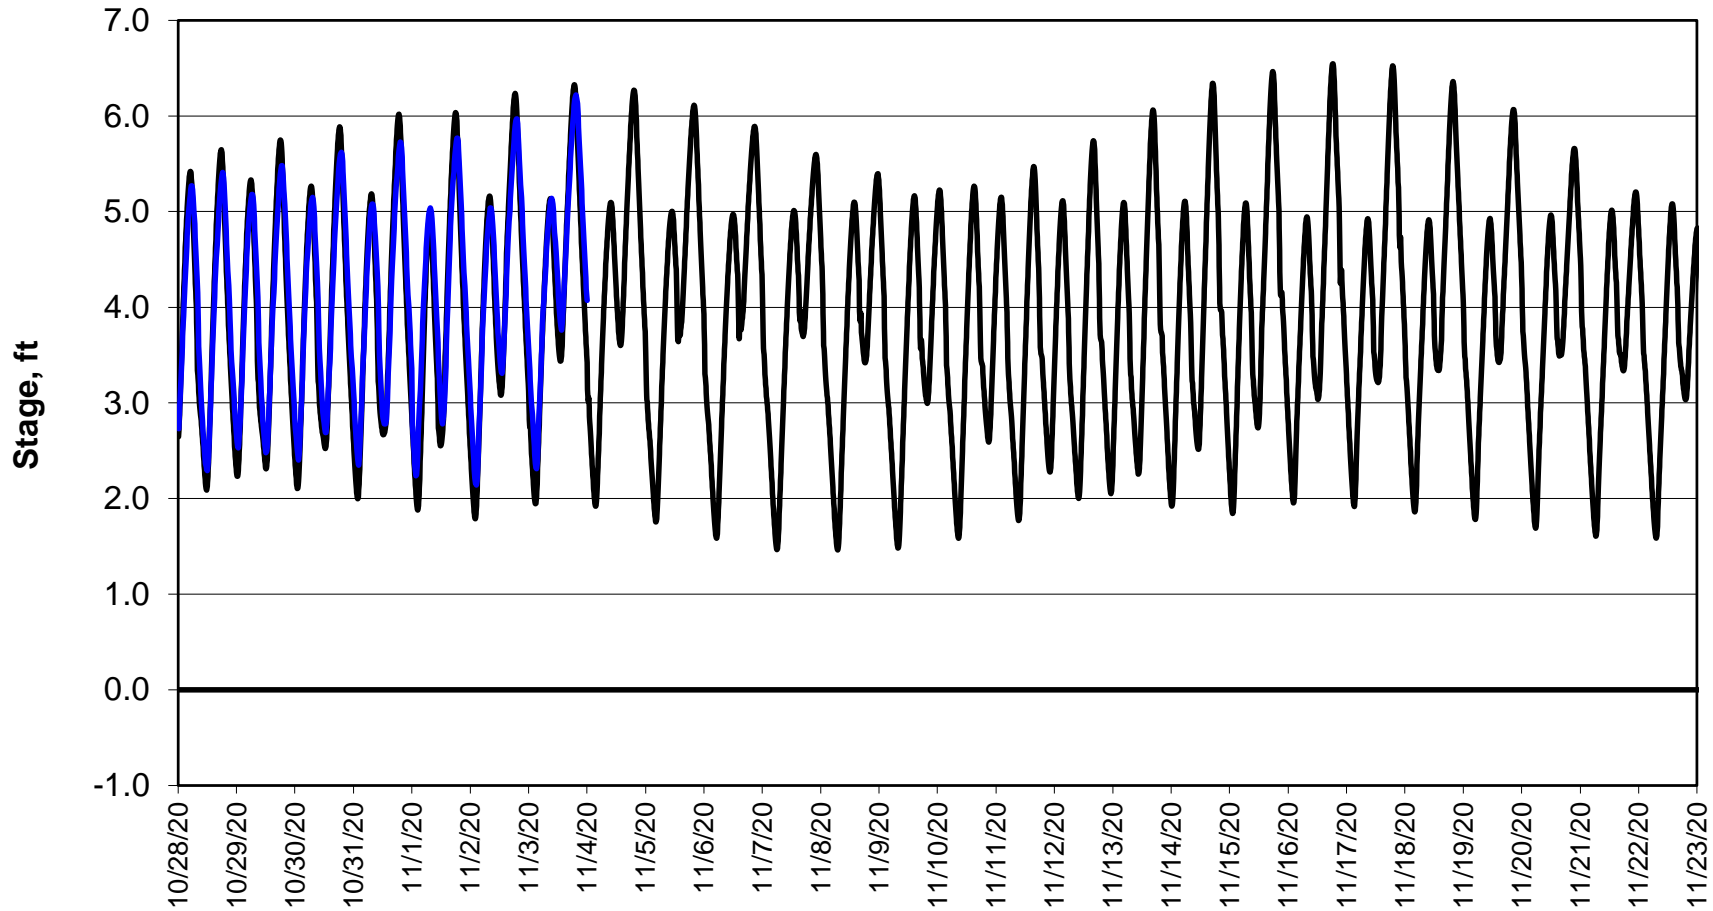

Forecasted Stage @ West of Union Island/Channel 218

Simulation Period 10/28/2020 thru 11/23/2020

Forecasted Stage Middle River @ Howard Road

Simulation Period 10/28/2020 thru 11/23/2020

Forecasted Stage @ Old River @ Tracy Road

Simulation Period 10/28/2020 thru 11/23/2020

Forecasted Stage @ Doughty Ct/Channel 205

Simulation Period 10/28/2020 thru 11/23/2020

Forecasted Stage @ East End of Grant Line Canal/Channel 204

Simulation Period 10/28/2020 thru 11/23/2020