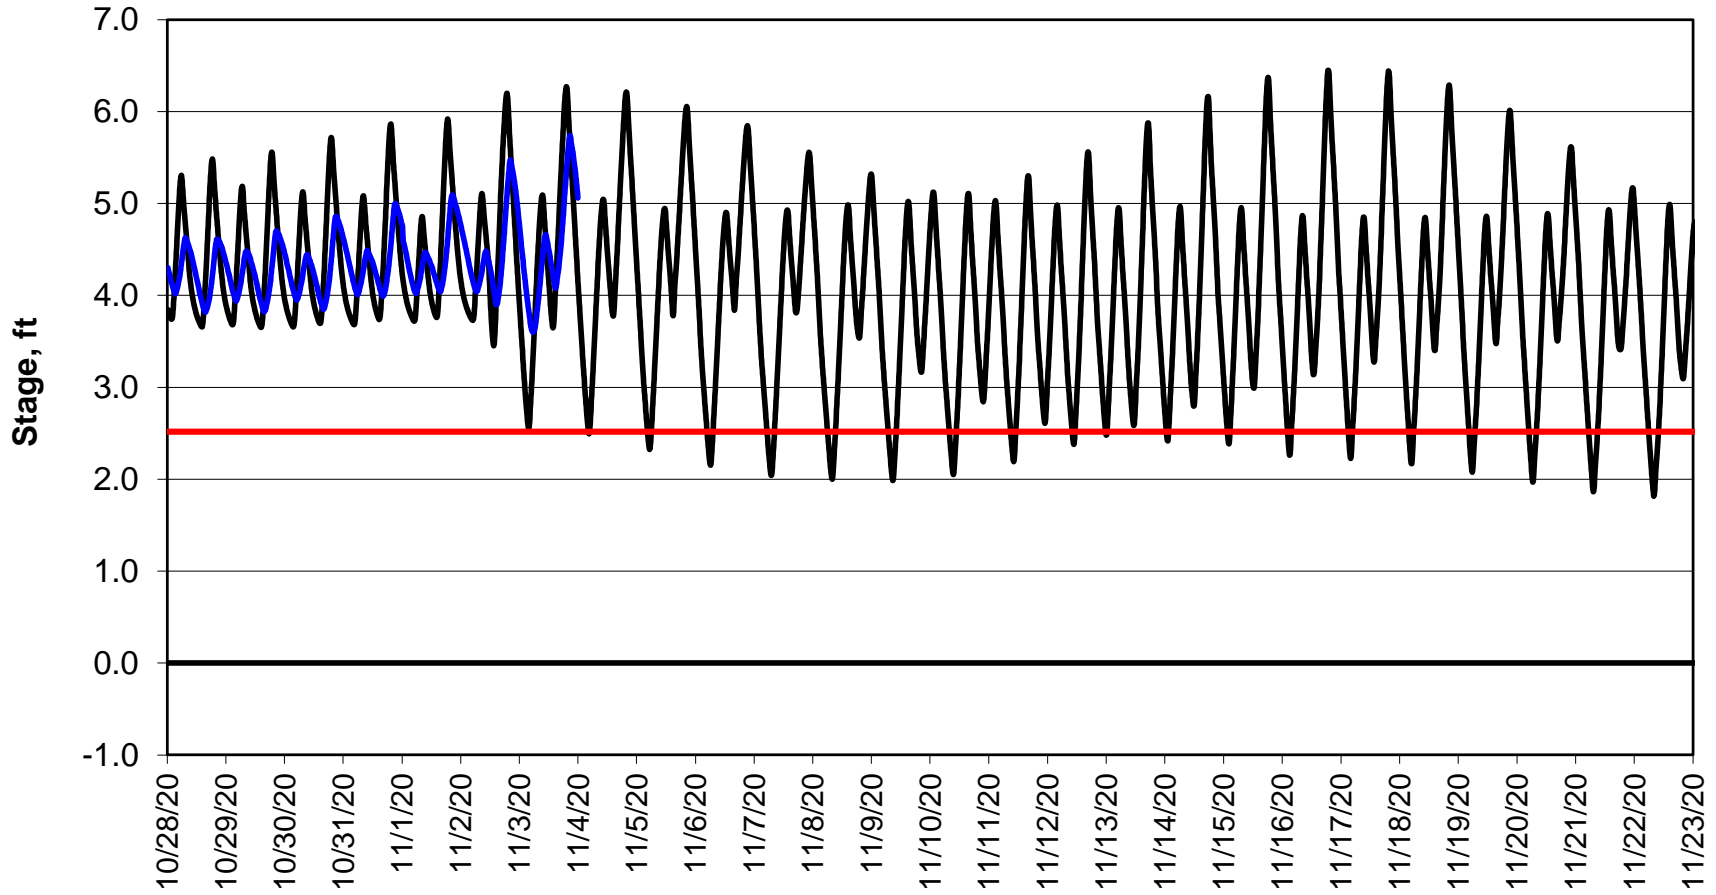

Forecasted Stage @ West of Union Island/Channel 218

Simulation Period 10/28/2020 thru 11/23/2020

Forecasted Stage Middle River @ Howard Road

Simulation Period 10/28/2020 thru 11/23/2020

Forecasted Stage @ Old River @ Tracy Road

Simulation Period 10/28/2020 thru 11/23/2020

Forecasted Stage @ Doughty Ct/Channel 205

Simulation Period 10/28/2020 thru 11/23/2020

Forecasted Stage @ East End of Grant Line Canal/Channel 204

Simulation Period 10/28/2020 thru 11/23/2020