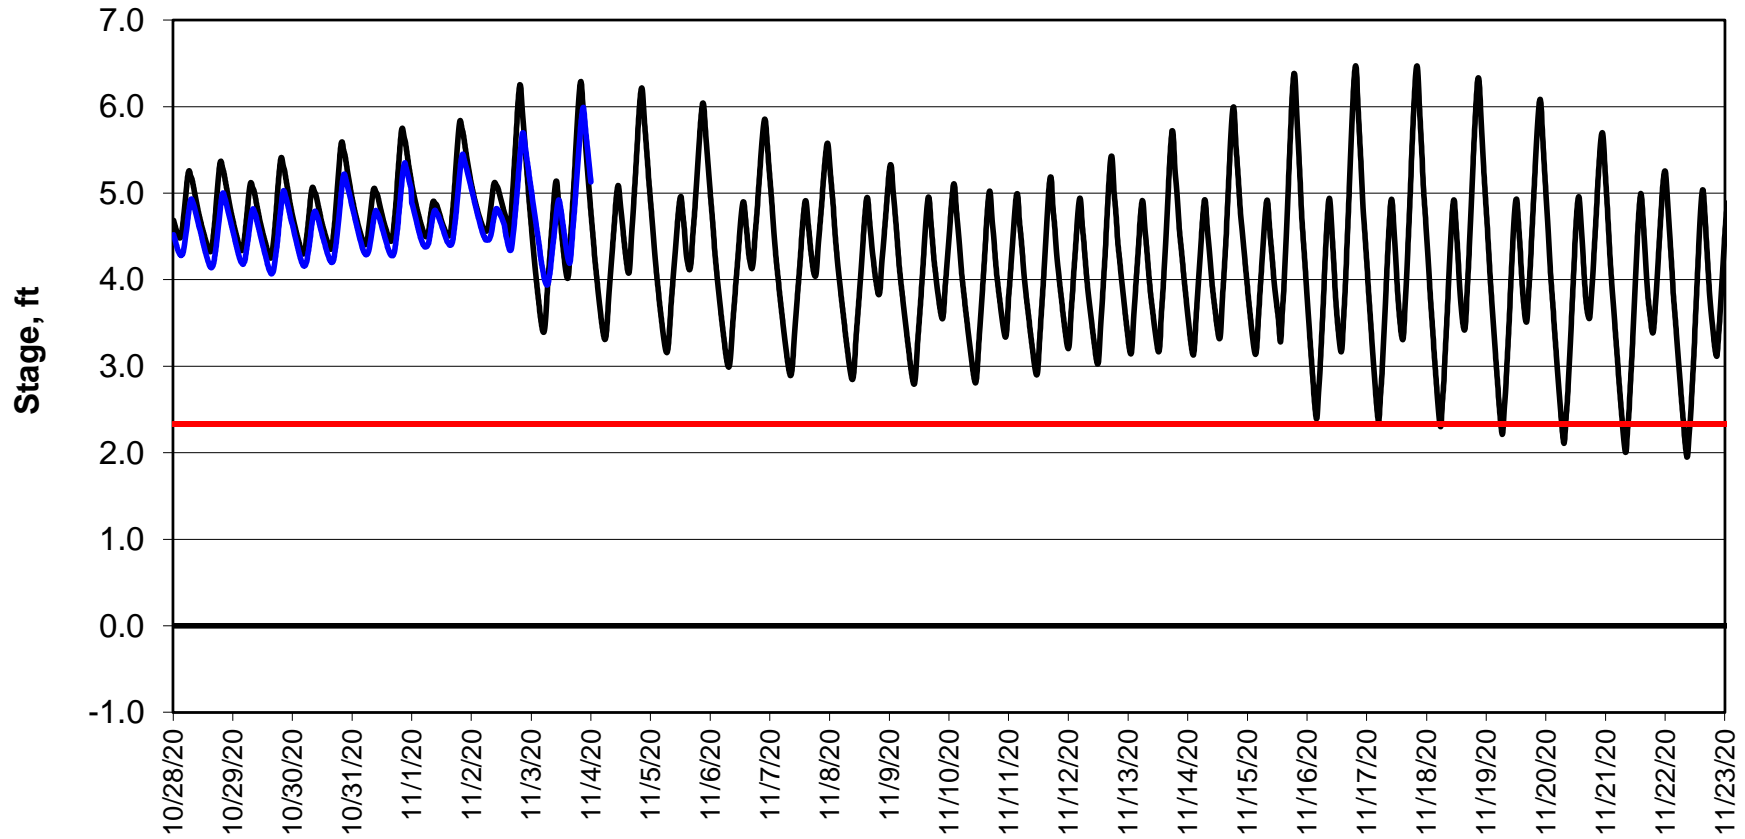

Forecasted Stage @ West of Union Island/Channel 218

Simulation Period 10/28/2020 thru 11/23/2020

Forecasted Stage Middle River @ Howard Road

Simulation Period 10/28/2020 thru 11/23/2020

Forecasted Stage @ Old River @ Tracy Road

Simulation Period 10/28/2020 thru 11/23/2020

Forecasted Stage @ Doughty Ct/Channel 205

Simulation Period 10/28/2020 thru 11/23/2020

Forecasted Stage @ East End of Grant Line Canal/Channel 204

Simulation Period 10/28/2020 thru 11/23/2020