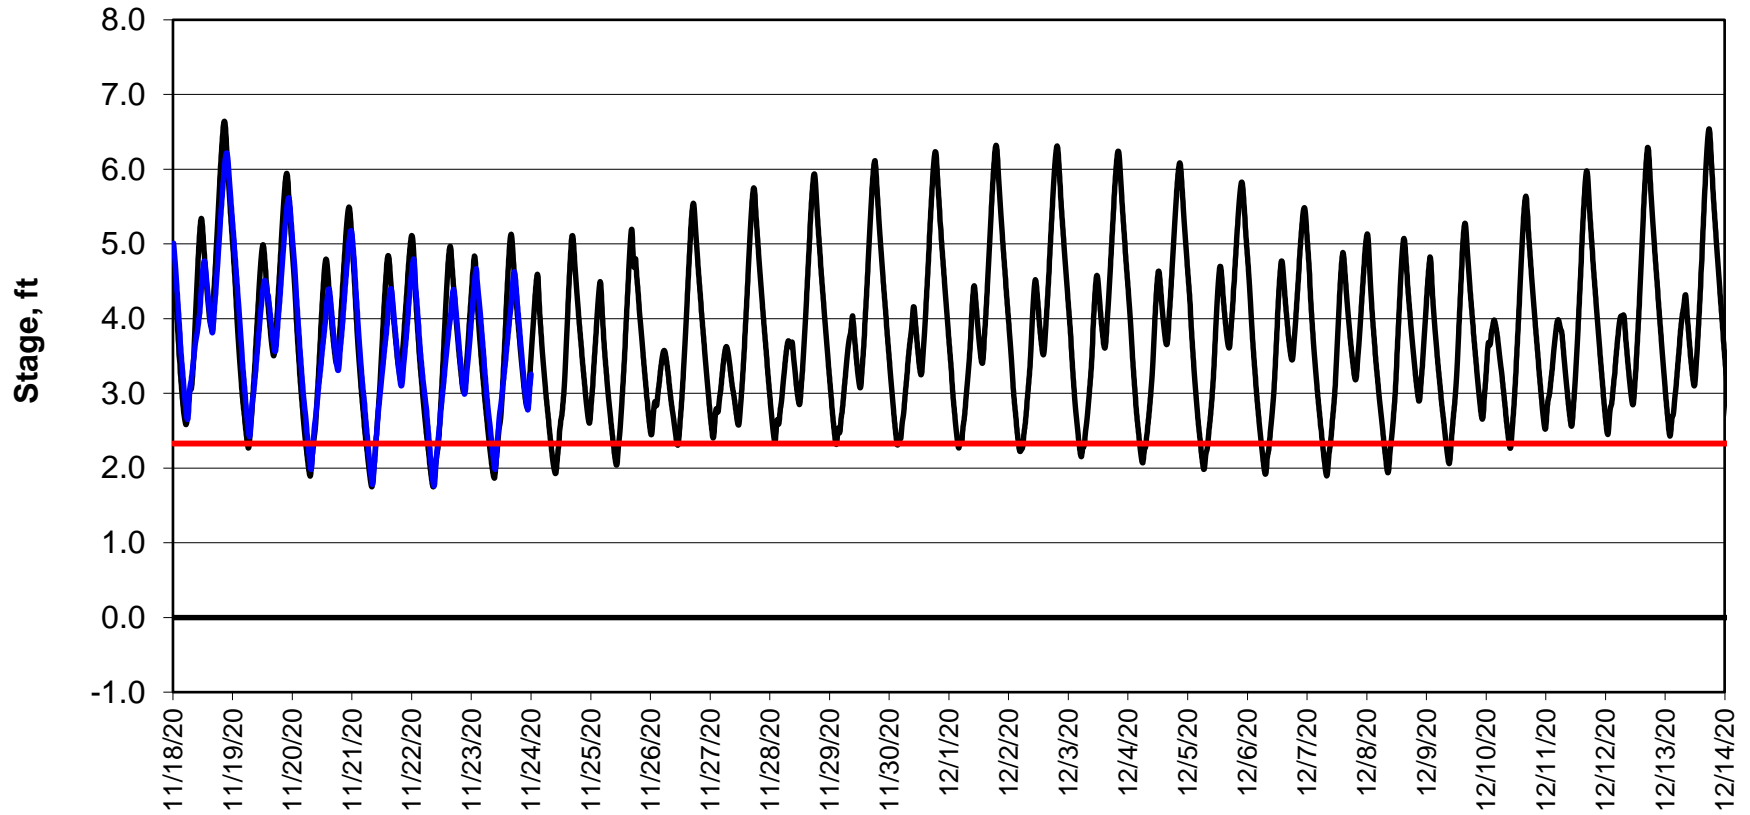

Forecasted Stage @ West of Union Island/Channel 218

Forecasted Stage Middle River @ Howard Road

Simulation Period 11/18/2020 thru 12/14/2020

Forecasted Stage @ Old River @ Tracy Road

Simulation Period 11/18/2020 thru 12/14/2020

Forecasted Stage @ Doughty Ct/Channel 205

Simulation Period 11/18/2020 thru 12/14/2020

Forecasted Stage @ East End of Grant Line Canal/Channel 204

Simulation Period 11/18/2020 thru 12/14/2020

— Base Case