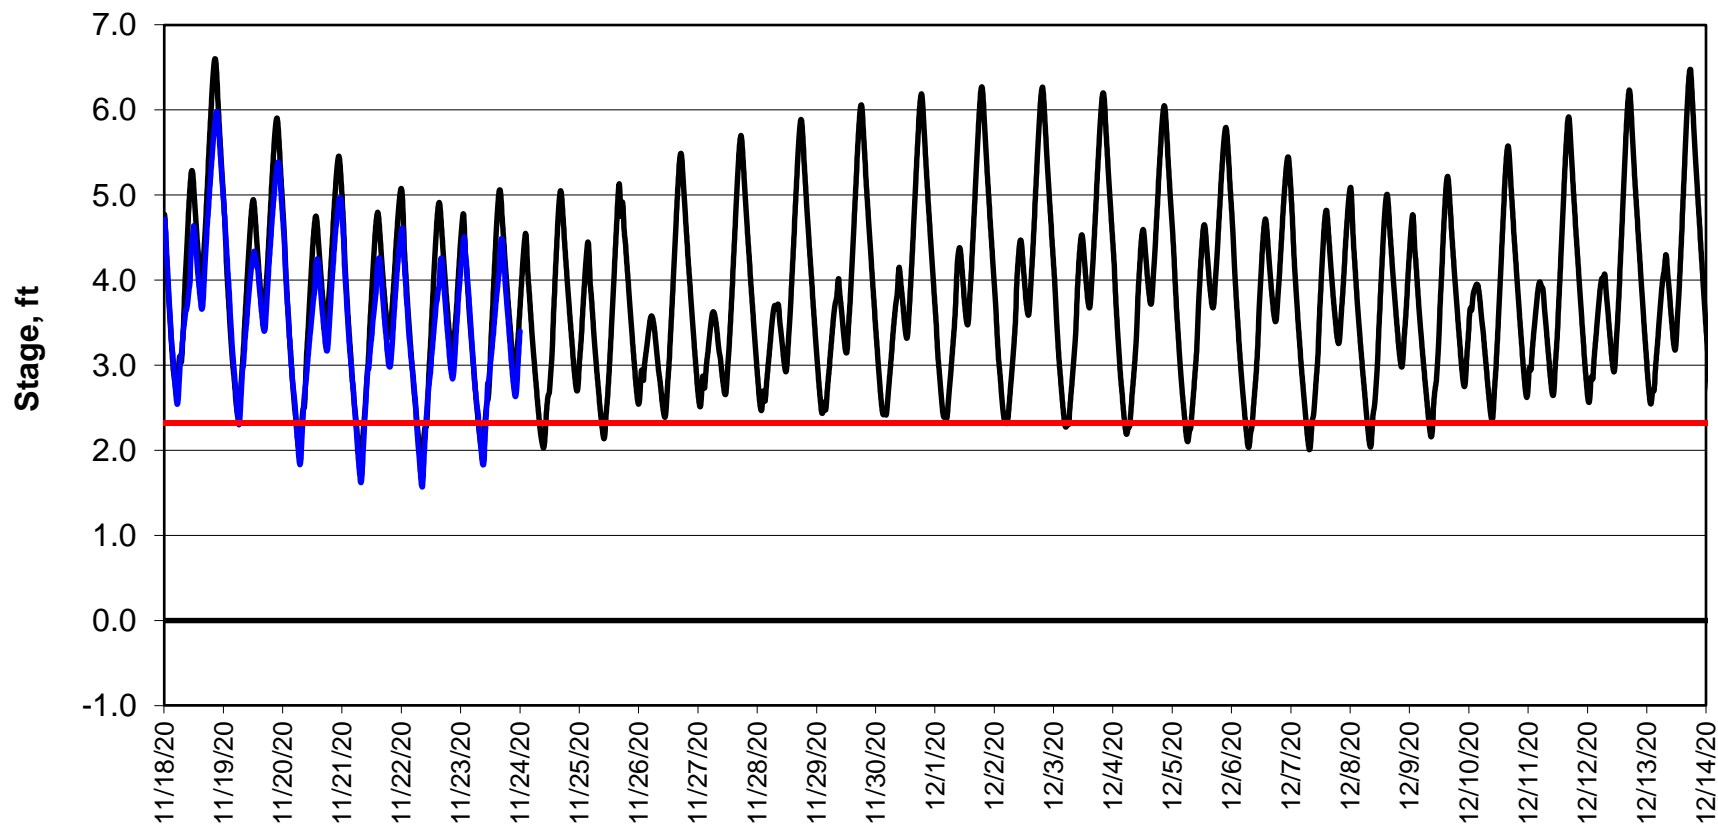

Forecasted Stage @ West of Union Island/Channel 218

Forecasted Stage Middle River @ Howard Road

Simulation Period 11/18/2020 thru 12/14/2020

Forecasted Stage @ Old River @ Tracy Road

Simulation Period 11/18/2020 thru 12/14/2020

Forecasted Stage @ Doughty Ct/Channel 205

Simulation Period 11/18/2020 thru 12/14/2020

Forecasted Stage @ East End of Grant Line Canal/Channel 204

Simulation Period 11/18/2020 thru 12/14/2020

— Base Case