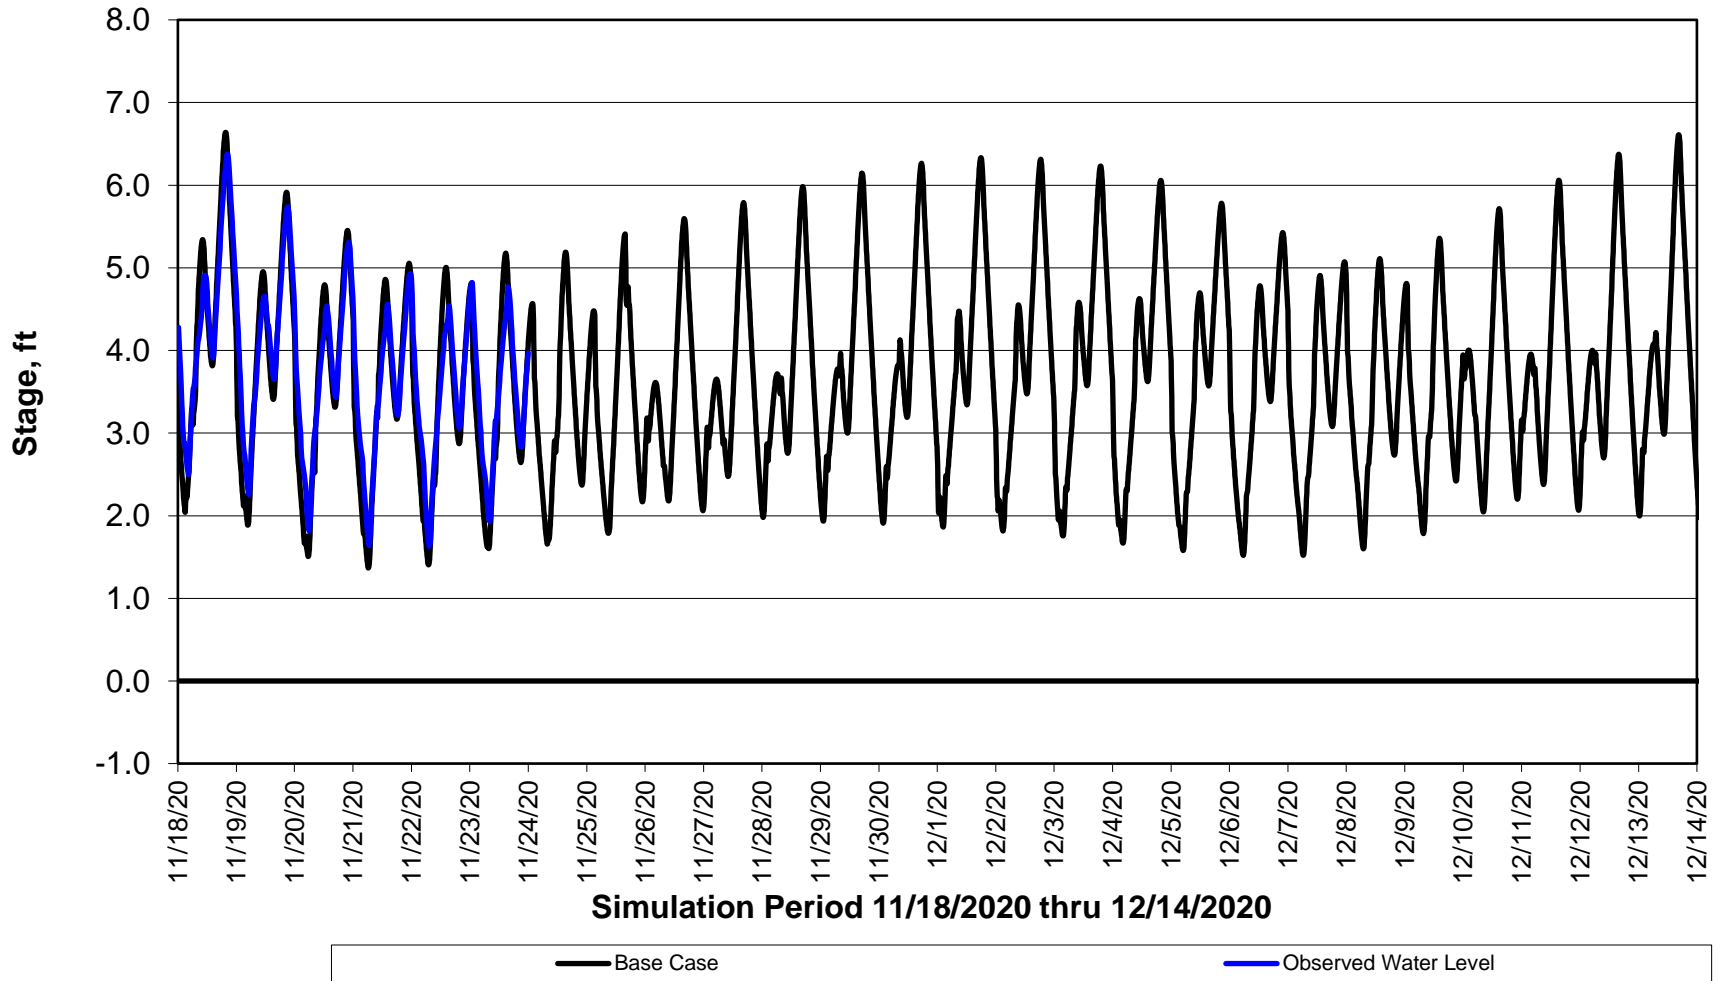

Forecasted Stage @ West of Union Island/Channel 218

Forecasted Stage Middle River @ Howard Road

Simulation Period 11/18/2020 thru 12/14/2020

Forecasted Stage @ Old River @ Tracy Road

Simulation Period 11/18/2020 thru 12/14/2020

Forecasted Stage @ Doughty Ct/Channel 205

Simulation Period 11/18/2020 thru 12/14/2020

Forecasted Stage @ East End of Grant Line Canal/Channel 204

Simulation Period 11/18/2020 thru 12/14/2020

— Base Case