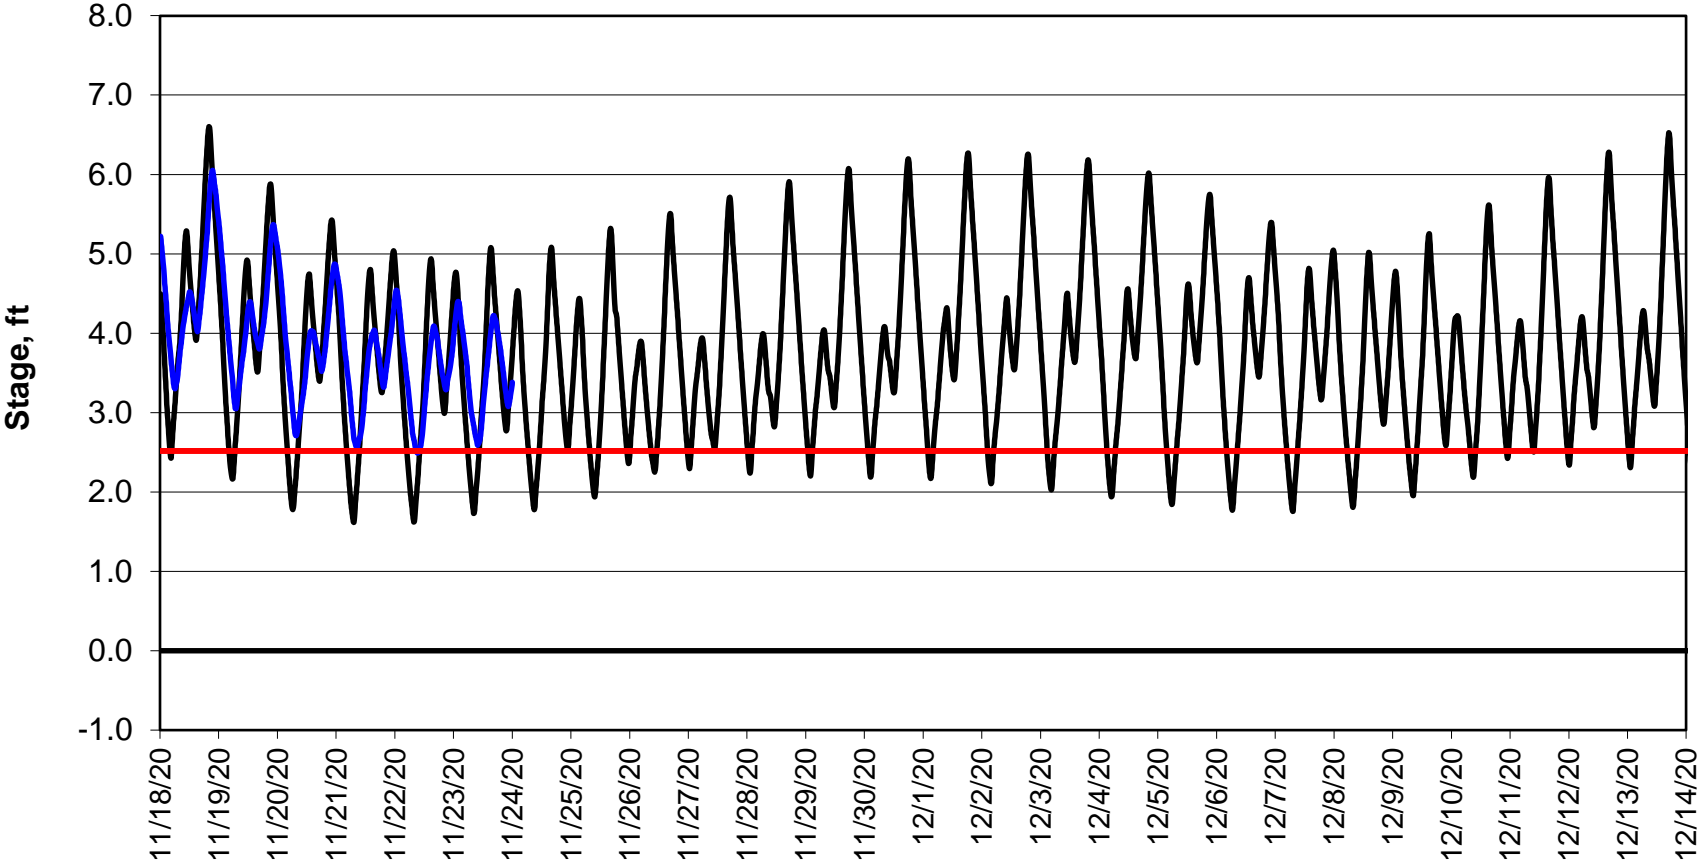

Forecasted Stage @ West of Union Island/Channel 218

Forecasted Stage Middle River @ Howard Road

Simulation Period 11/18/2020 thru 12/14/2020

Forecasted Stage @ Old River @ Tracy Road

Simulation Period 11/18/2020 thru 12/14/2020

Forecasted Stage @ Doughty Ct/Channel 205

Simulation Period 11/18/2020 thru 12/14/2020

Forecasted Stage @ East End of Grant Line Canal/Channel 204

Simulation Period 11/18/2020 thru 12/14/2020

— Base Case