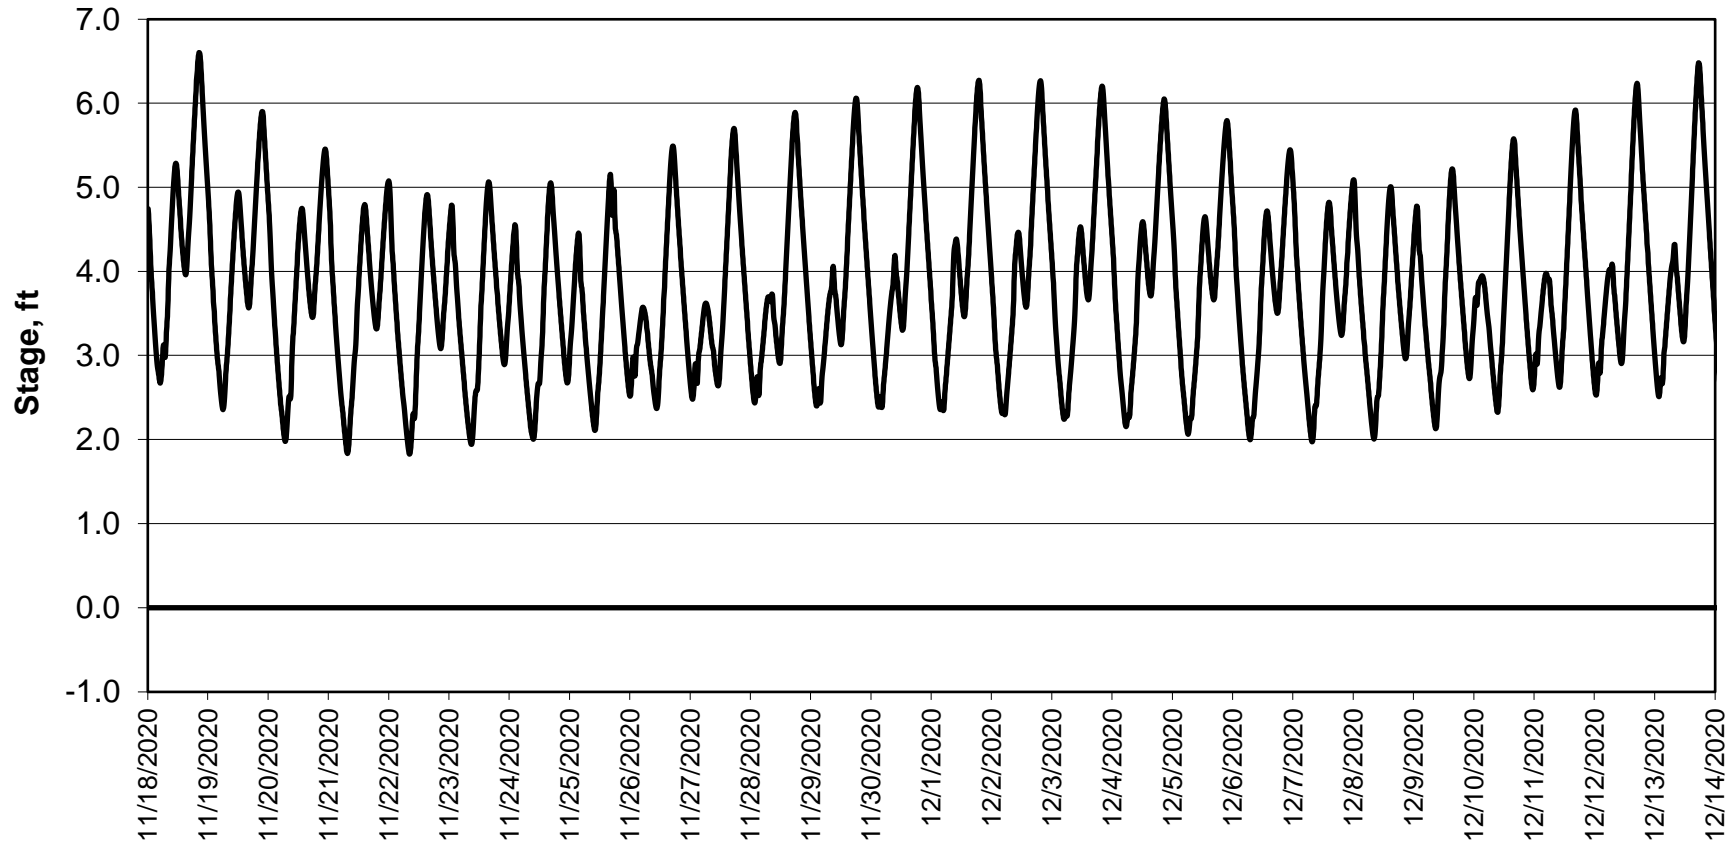

Forecasted Stage @ West of Union Island/Channel 218

Forecasted Stage Middle River @ Howard Road

Simulation Period 11/18/2020 thru 12/14/2020

Forecasted Stage @ Old River @ Tracy Road

Simulation Period 11/18/2020 thru 12/14/2020

Forecasted Stage @ Doughty Ct/Channel 205

Simulation Period 11/18/2020 thru 12/14/2020

Forecasted Stage @ East End of Grant Line Canal/Channel 204

Simulation Period 11/18/2020 thru 12/14/2020

— Base Case