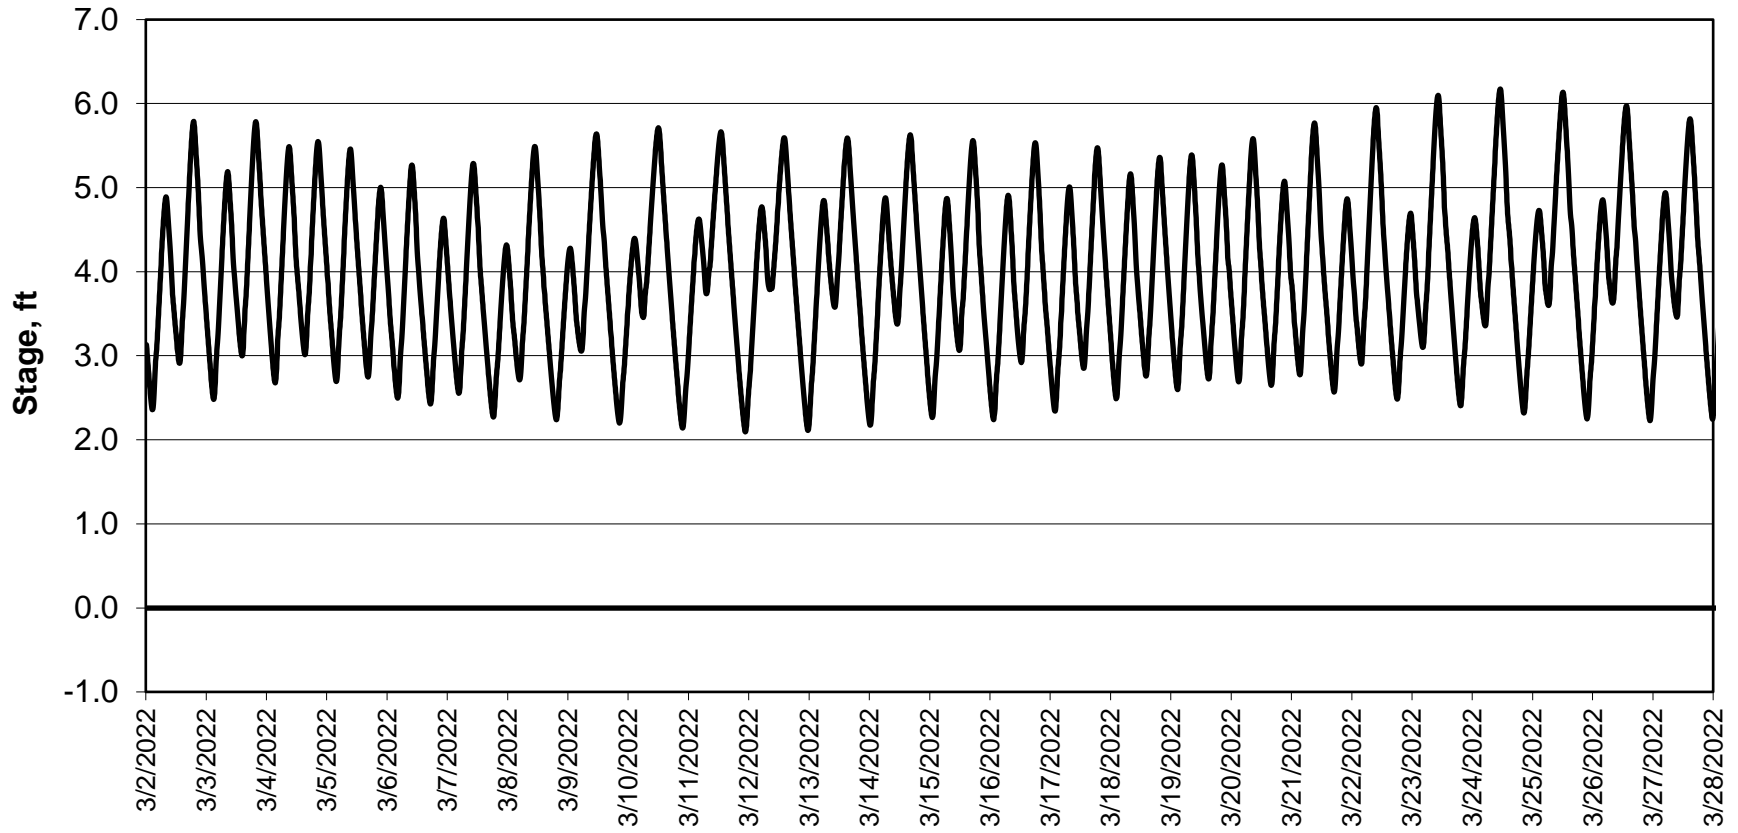

Simulation Period 3/2/2022 thru 3/28/2022

Forecasted Stage @ Doughty Ct/Channel 205

Simulation Period 3/2/2022 thru 3/28/2022

Forecasted Stage @ East End of Grant Line Canal/Channel 204

Simulation Period 3/2/2022 thru 3/28/2022