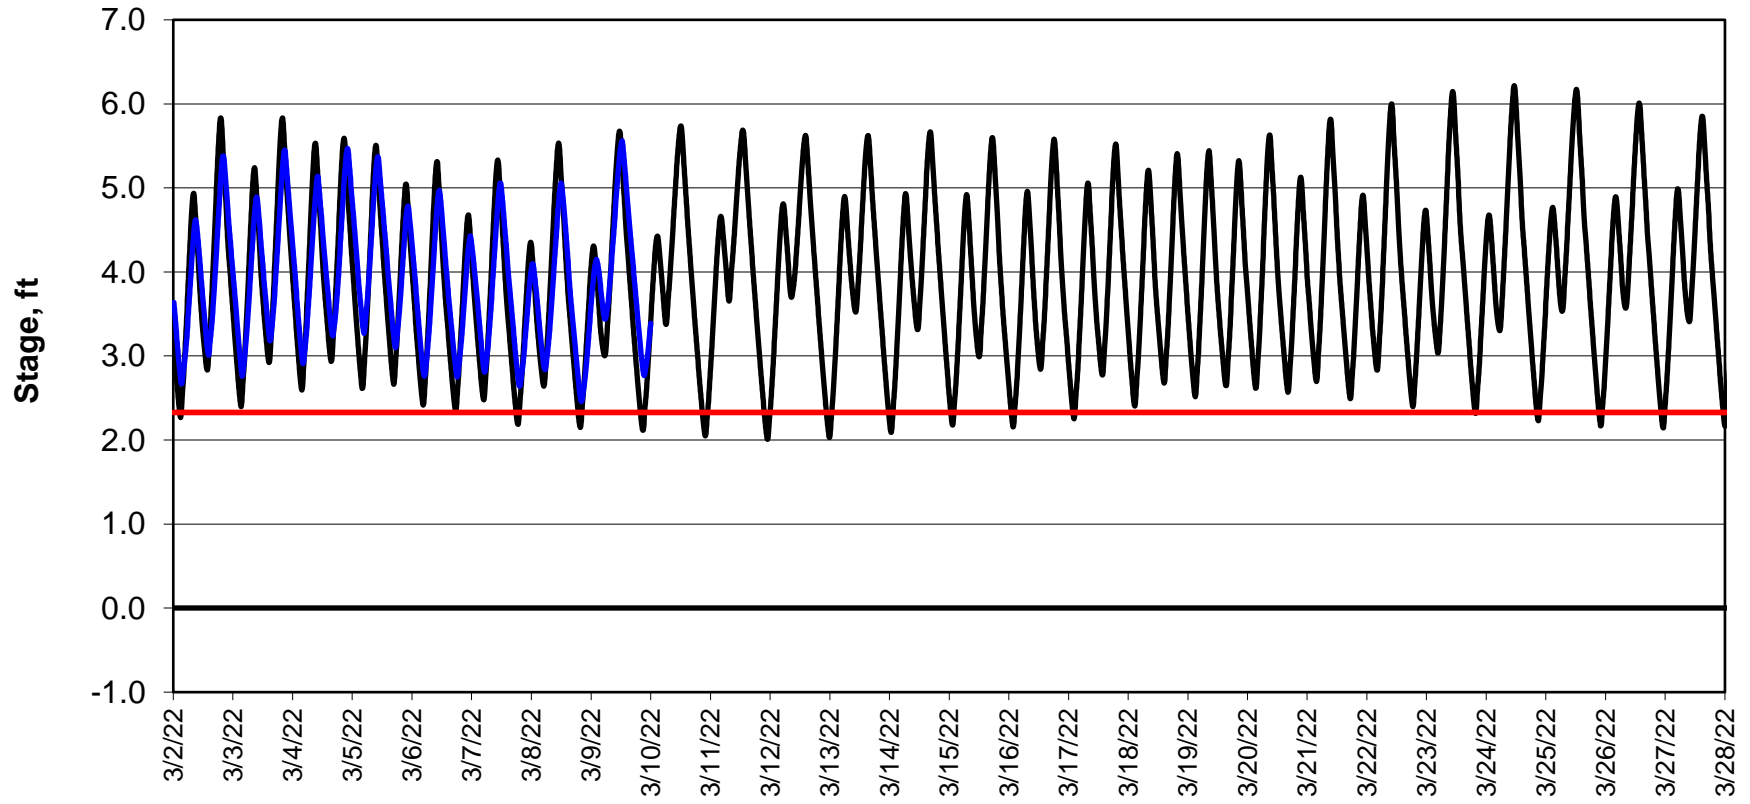

Forecasted Stage @ West of Union Island/Channel 218

Simulation Period 3/2/2022 thru 3/28/2022

Forecasted Stage Middle River @ Howard Road

Simulation Period 3/2/2022 thru 3/28/2022

Forecasted Stage @ Old River @ Tracy Road

Simulation Period 3/2/2022 thru 3/28/2022

Forecasted Stage @ Doughty Ct/Channel 205

Simulation Period 3/2/2022 thru 3/28/2022

Forecasted Stage @ East End of Grant Line Canal/Channel 204

Simulation Period 3/2/2022 thru 3/28/2022