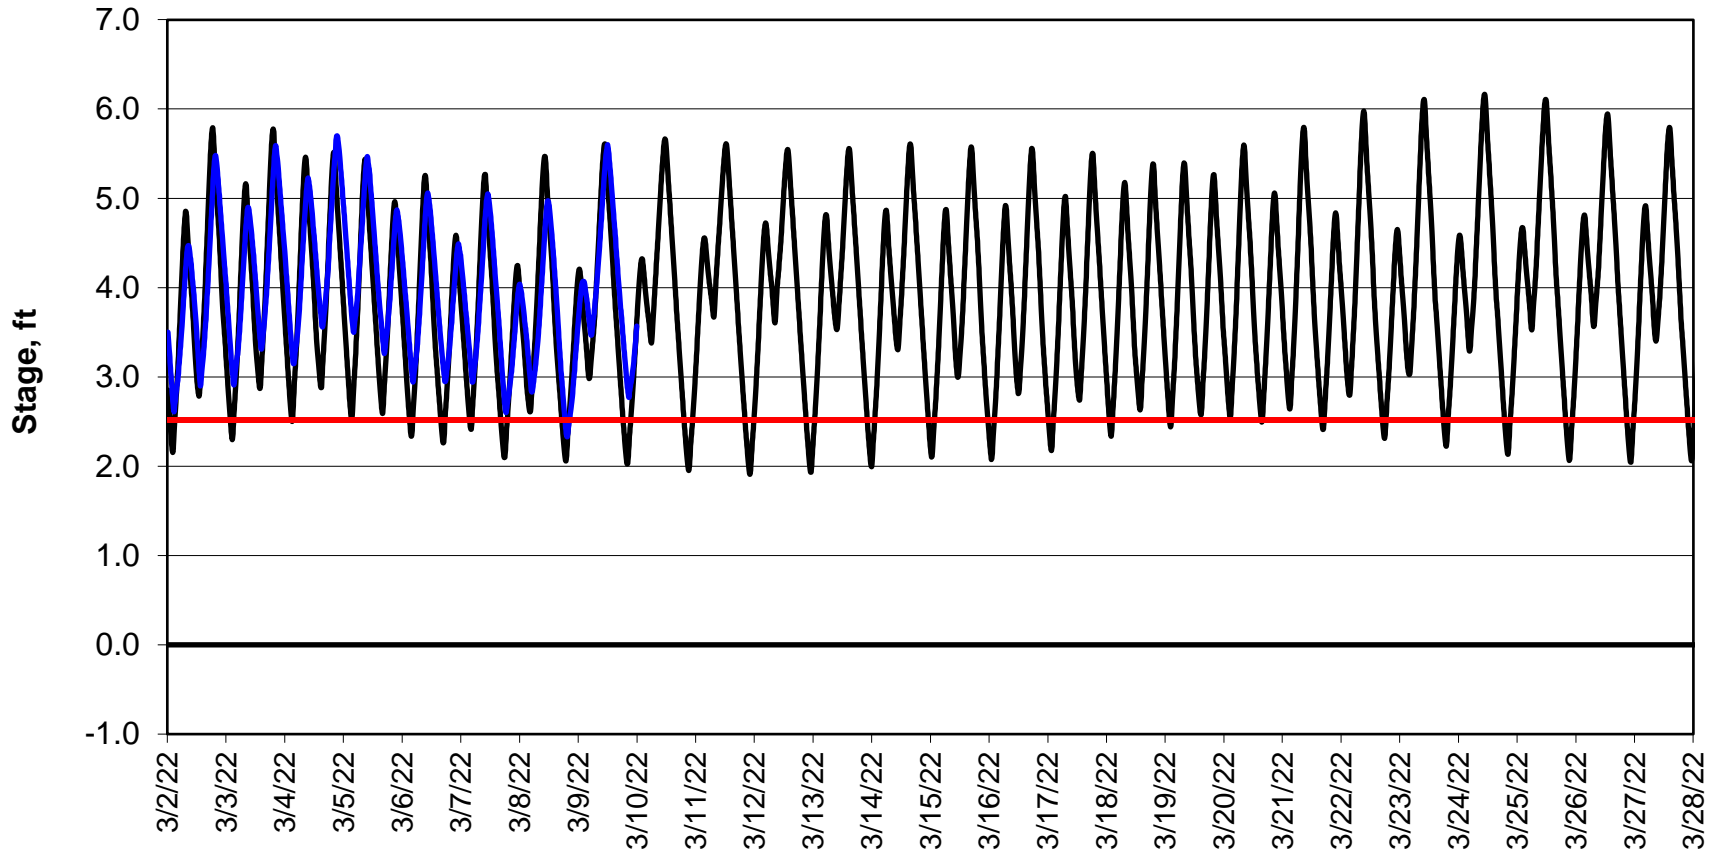

Forecasted Stage @ West of Union Island/Channel 218

Simulation Period 3/2/2022 thru 3/28/2022

Forecasted Stage Middle River @ Howard Road

Simulation Period 3/2/2022 thru 3/28/2022

Forecasted Stage @ Old River @ Tracy Road

Simulation Period 3/2/2022 thru 3/28/2022

Forecasted Stage @ Doughty Ct/Channel 205

Simulation Period 3/2/2022 thru 3/28/2022

Forecasted Stage @ East End of Grant Line Canal/Channel 204

Simulation Period 3/2/2022 thru 3/28/2022