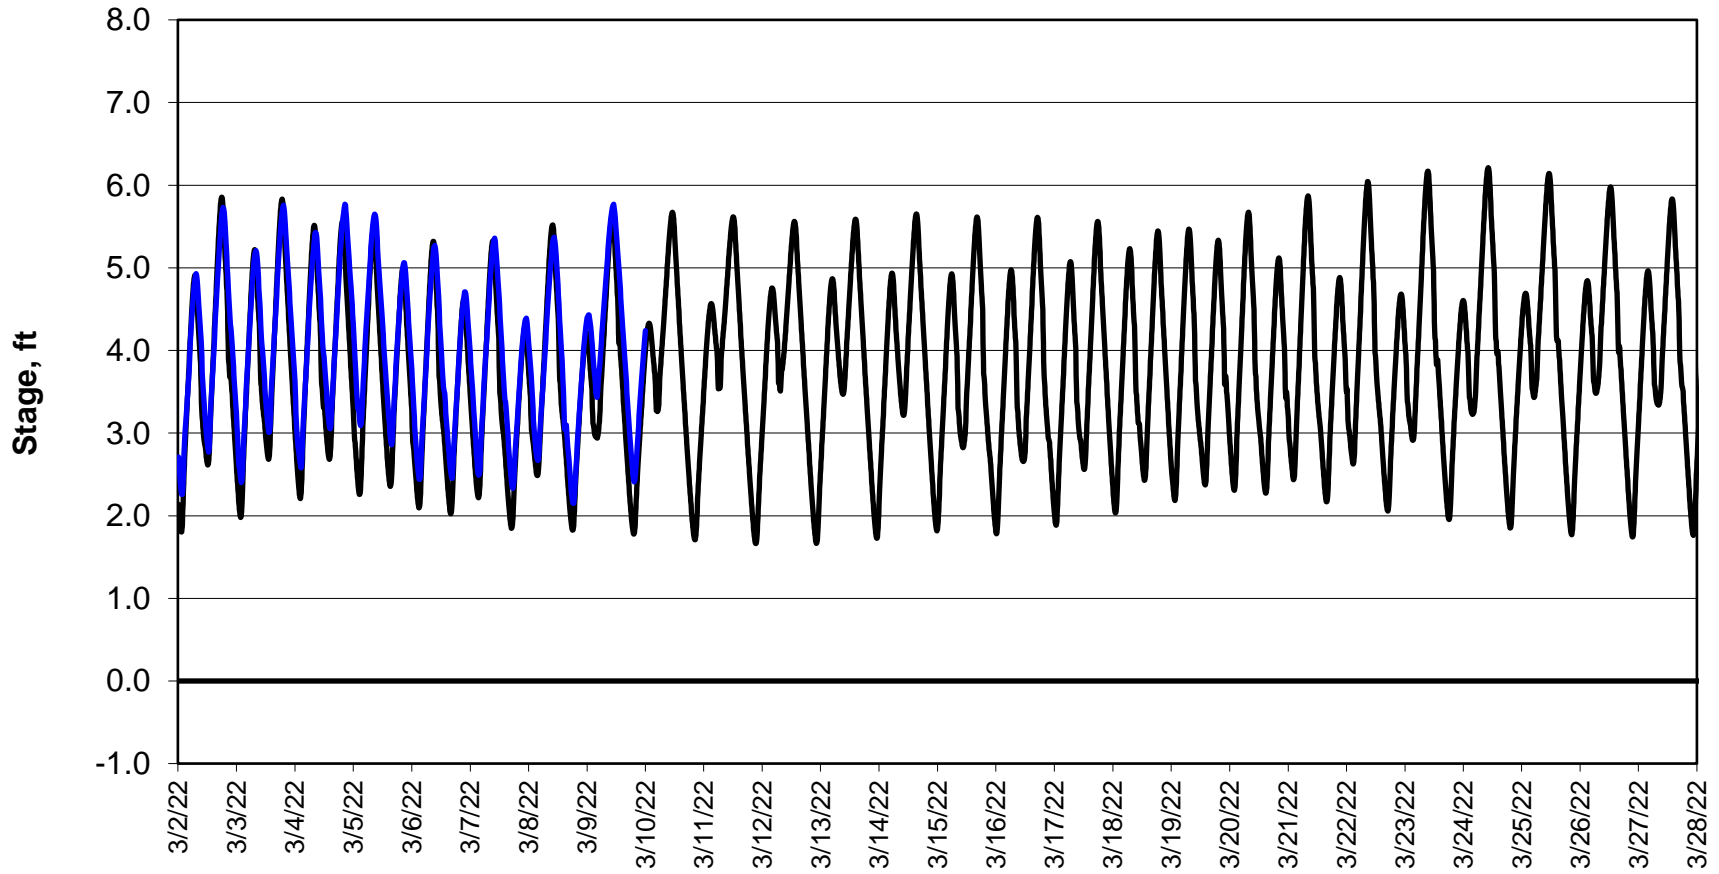

Forecasted Stage @ West of Union Island/Channel 218

Simulation Period 3/2/2022 thru 3/28/2022

Forecasted Stage Middle River @ Howard Road

Simulation Period 3/2/2022 thru 3/28/2022

Forecasted Stage @ Old River @ Tracy Road

Simulation Period 3/2/2022 thru 3/28/2022

Forecasted Stage @ Doughty Ct/Channel 205

Simulation Period 3/2/2022 thru 3/28/2022

Forecasted Stage @ East End of Grant Line Canal/Channel 204

Simulation Period 3/2/2022 thru 3/28/2022