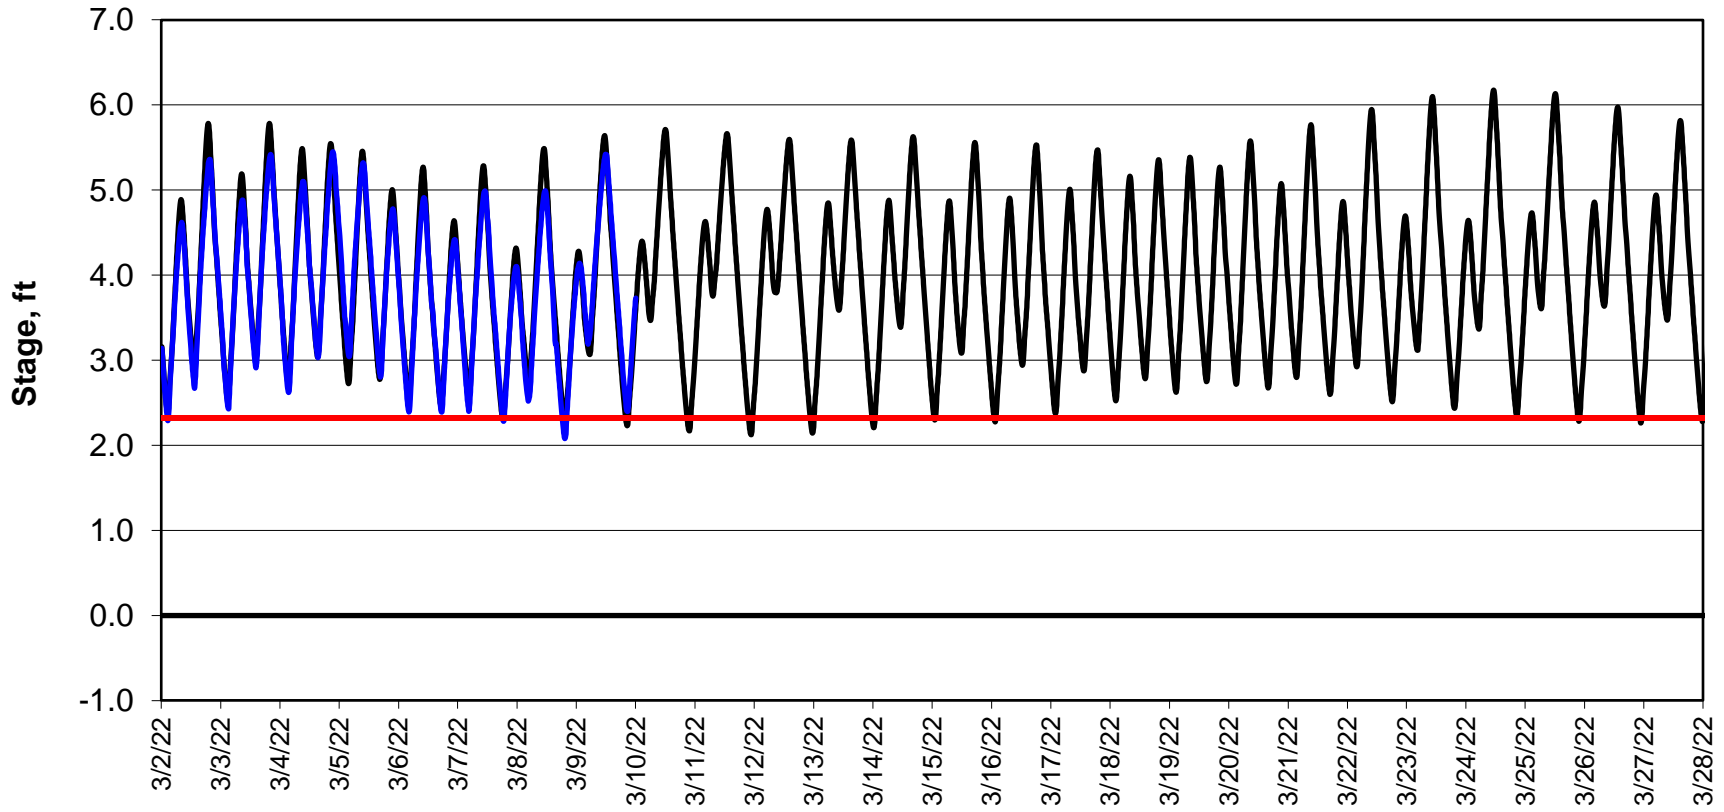

Forecasted Stage @ West of Union Island/Channel 218

Simulation Period 3/2/2022 thru 3/28/2022

Forecasted Stage Middle River @ Howard Road

Simulation Period 3/2/2022 thru 3/28/2022

Forecasted Stage @ Old River @ Tracy Road

Simulation Period 3/2/2022 thru 3/28/2022

Forecasted Stage @ Doughty Ct/Channel 205

Simulation Period 3/2/2022 thru 3/28/2022

Forecasted Stage @ East End of Grant Line Canal/Channel 204

Simulation Period 3/2/2022 thru 3/28/2022