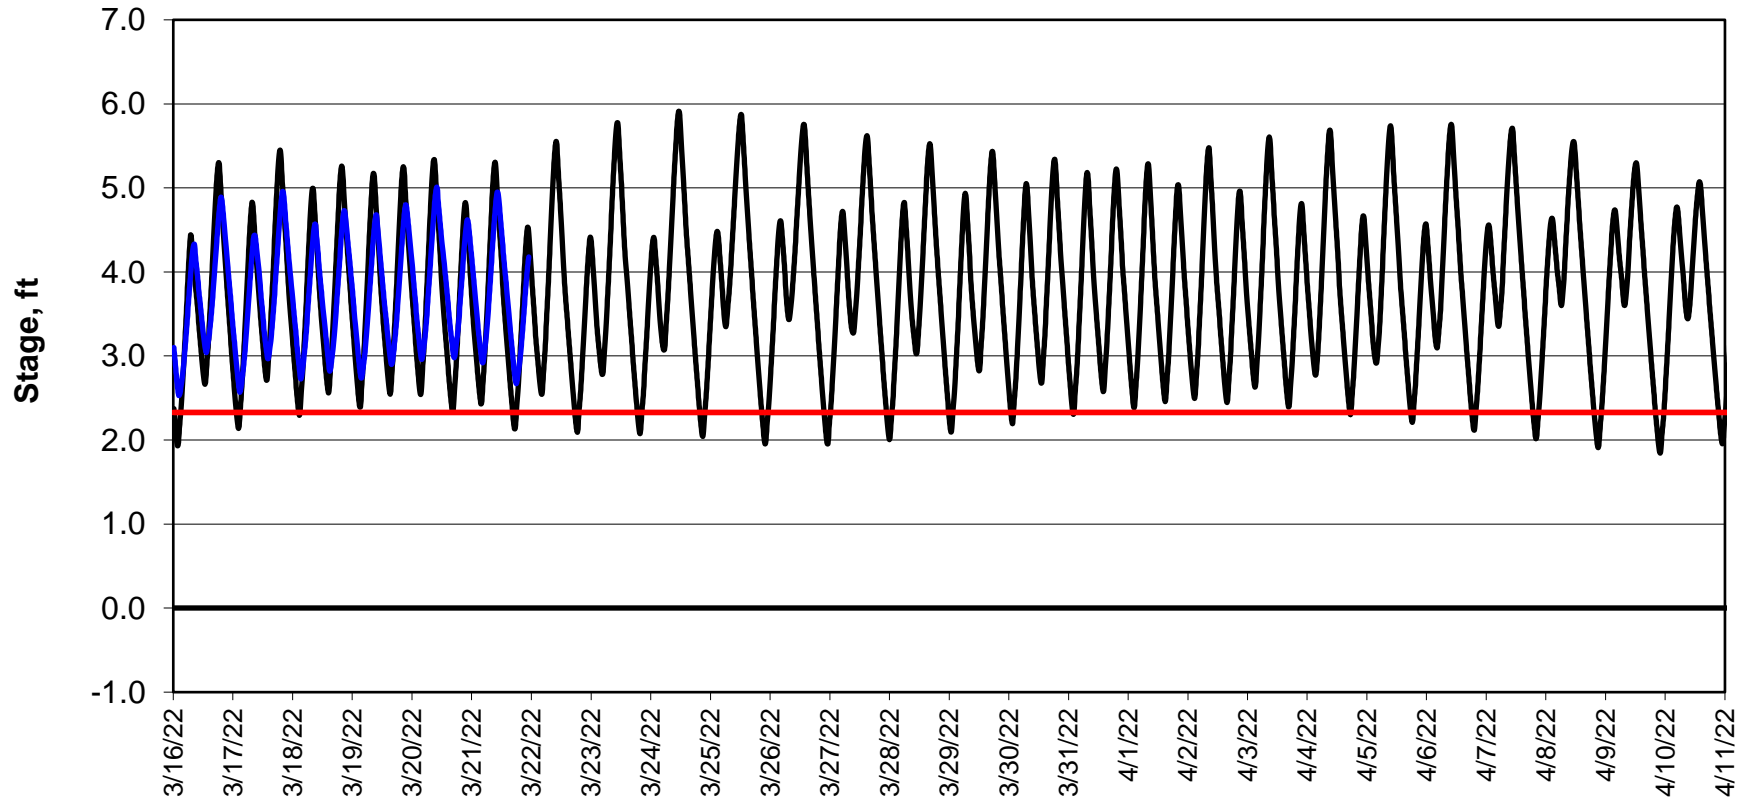

Forecasted Stage @ West of Union Island/Channel 218

Simulation Period 3/16/2022 thru 4/11/2022

Forecasted Stage Middle River @ Howard Road

Simulation Period 3/16/2022 thru 4/11/2022

Forecasted Stage @ Old River @ Tracy Road

Simulation Period 3/16/2022 thru 4/11/2022

Forecasted Stage @ Doughty Ct/Channel 205

Simulation Period 3/16/2022 thru 4/11/2022

Forecasted Stage @ East End of Grant Line Canal/Channel 204

Simulation Period 3/16/2022 thru 4/11/2022