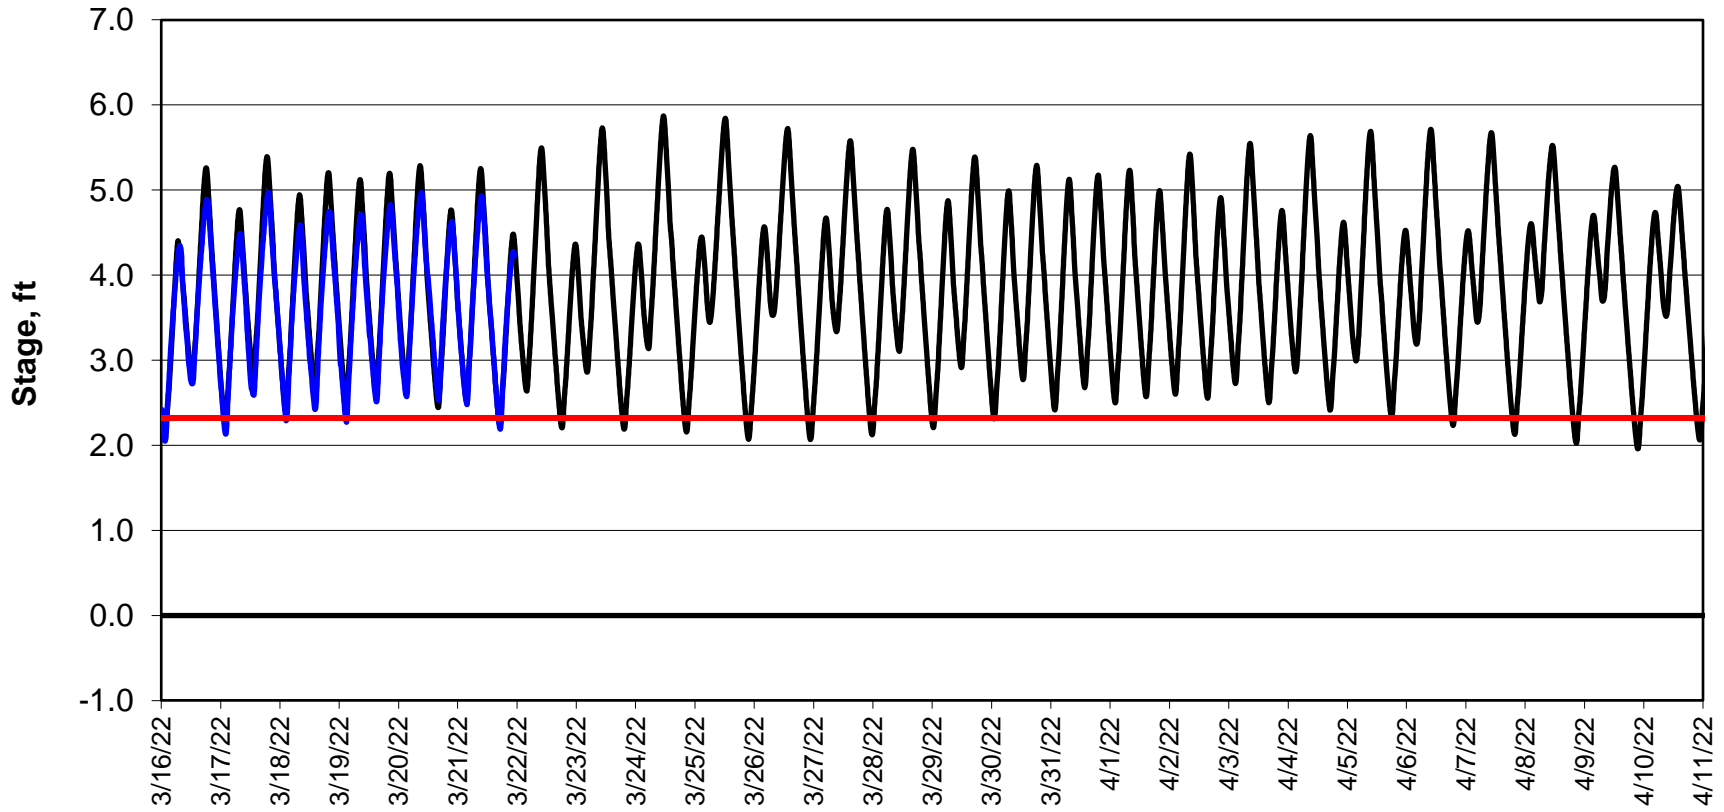

Forecasted Stage @ West of Union Island/Channel 218

Simulation Period 3/16/2022 thru 4/11/2022

Forecasted Stage Middle River @ Howard Road

Simulation Period 3/16/2022 thru 4/11/2022

Forecasted Stage @ Old River @ Tracy Road

Simulation Period 3/16/2022 thru 4/11/2022

Forecasted Stage @ Doughty Ct/Channel 205

Simulation Period 3/16/2022 thru 4/11/2022

Forecasted Stage @ East End of Grant Line Canal/Channel 204

Simulation Period 3/16/2022 thru 4/11/2022