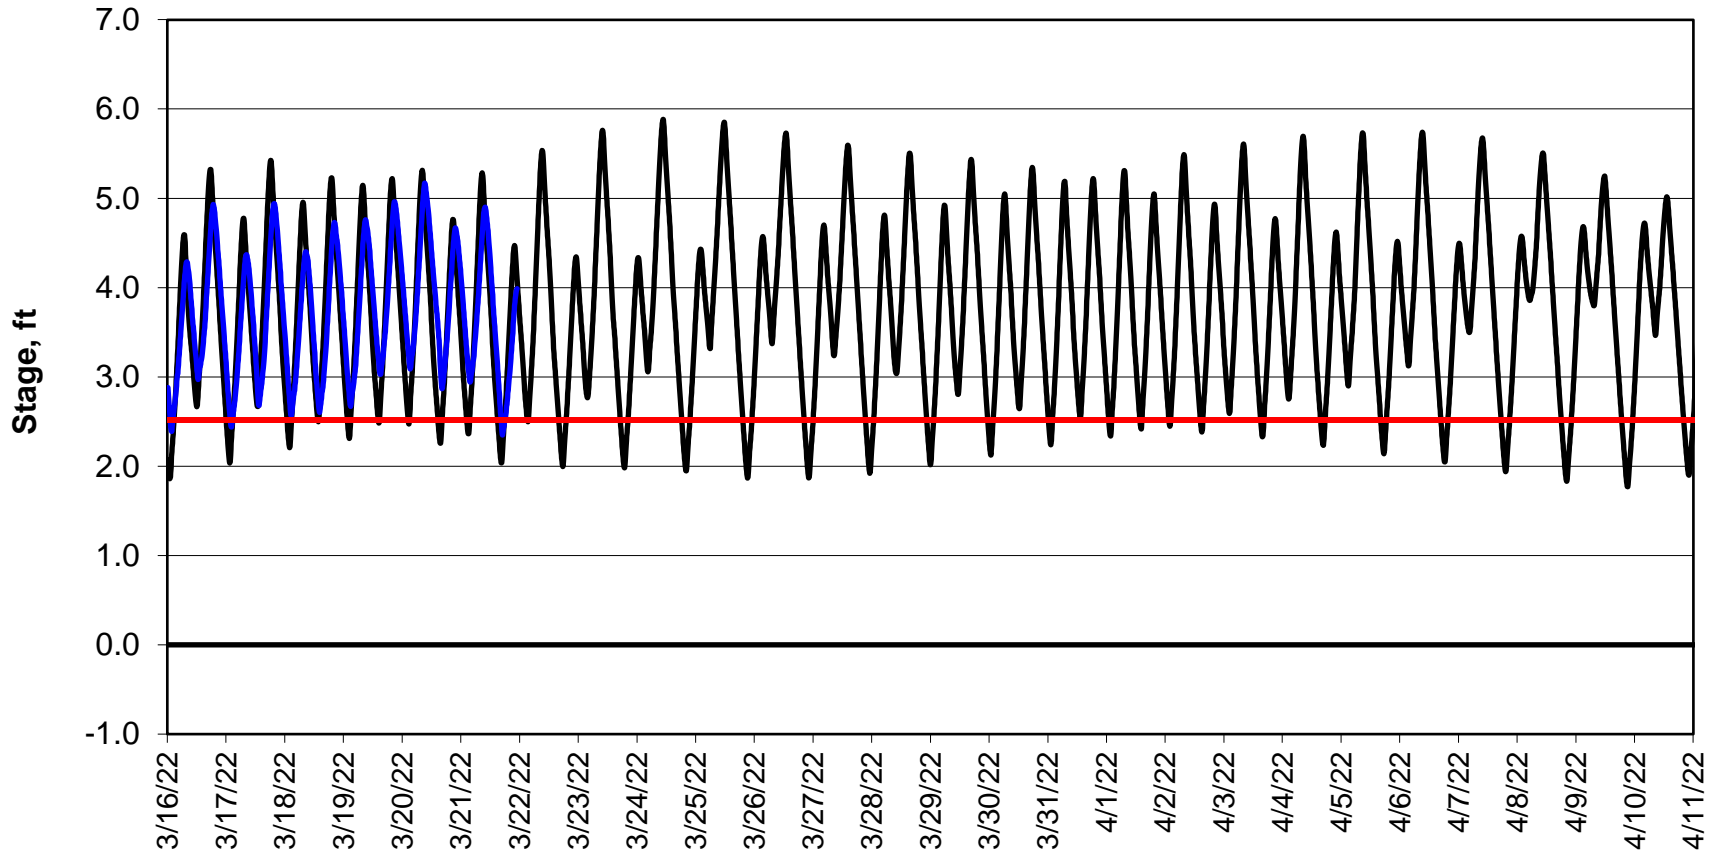

Forecasted Stage @ West of Union Island/Channel 218

Simulation Period 3/16/2022 thru 4/11/2022

Forecasted Stage Middle River @ Howard Road

Simulation Period 3/16/2022 thru 4/11/2022

Forecasted Stage @ Old River @ Tracy Road

Simulation Period 3/16/2022 thru 4/11/2022

Forecasted Stage @ Doughty Ct/Channel 205

Simulation Period 3/16/2022 thru 4/11/2022

Forecasted Stage @ East End of Grant Line Canal/Channel 204

Simulation Period 3/16/2022 thru 4/11/2022