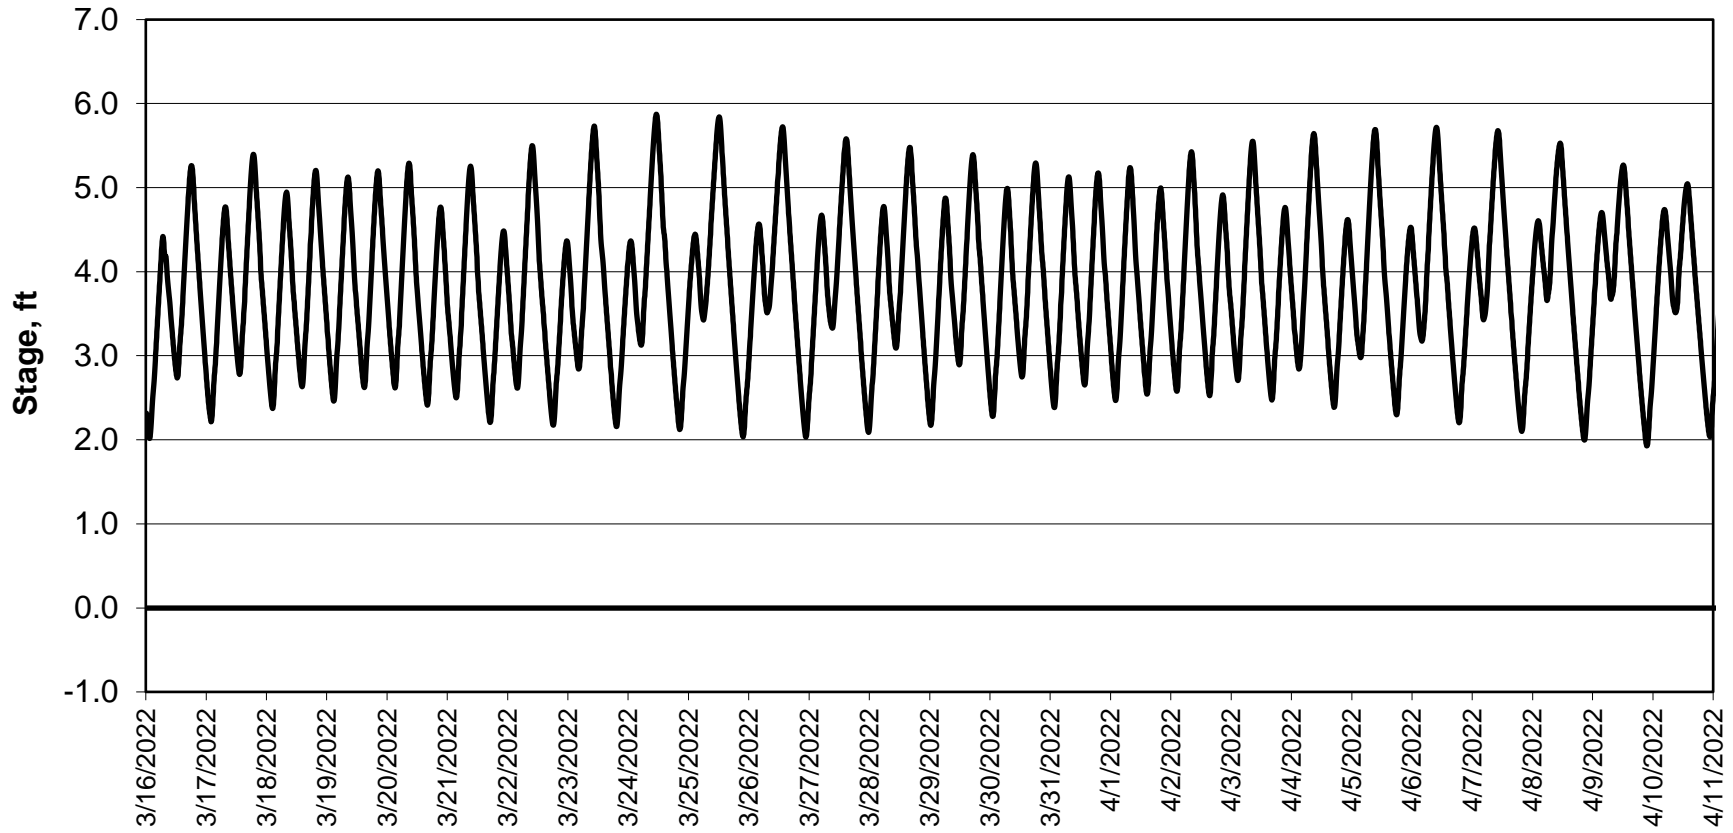

Simulation Period 3/16/2022 thru 4/11/2022

Forecasted Stage @ Doughty Ct/Channel 205

Simulation Period 3/16/2022 thru 4/11/2022

Forecasted Stage @ East End of Grant Line Canal/Channel 204

Simulation Period 3/16/2022 thru 4/11/2022