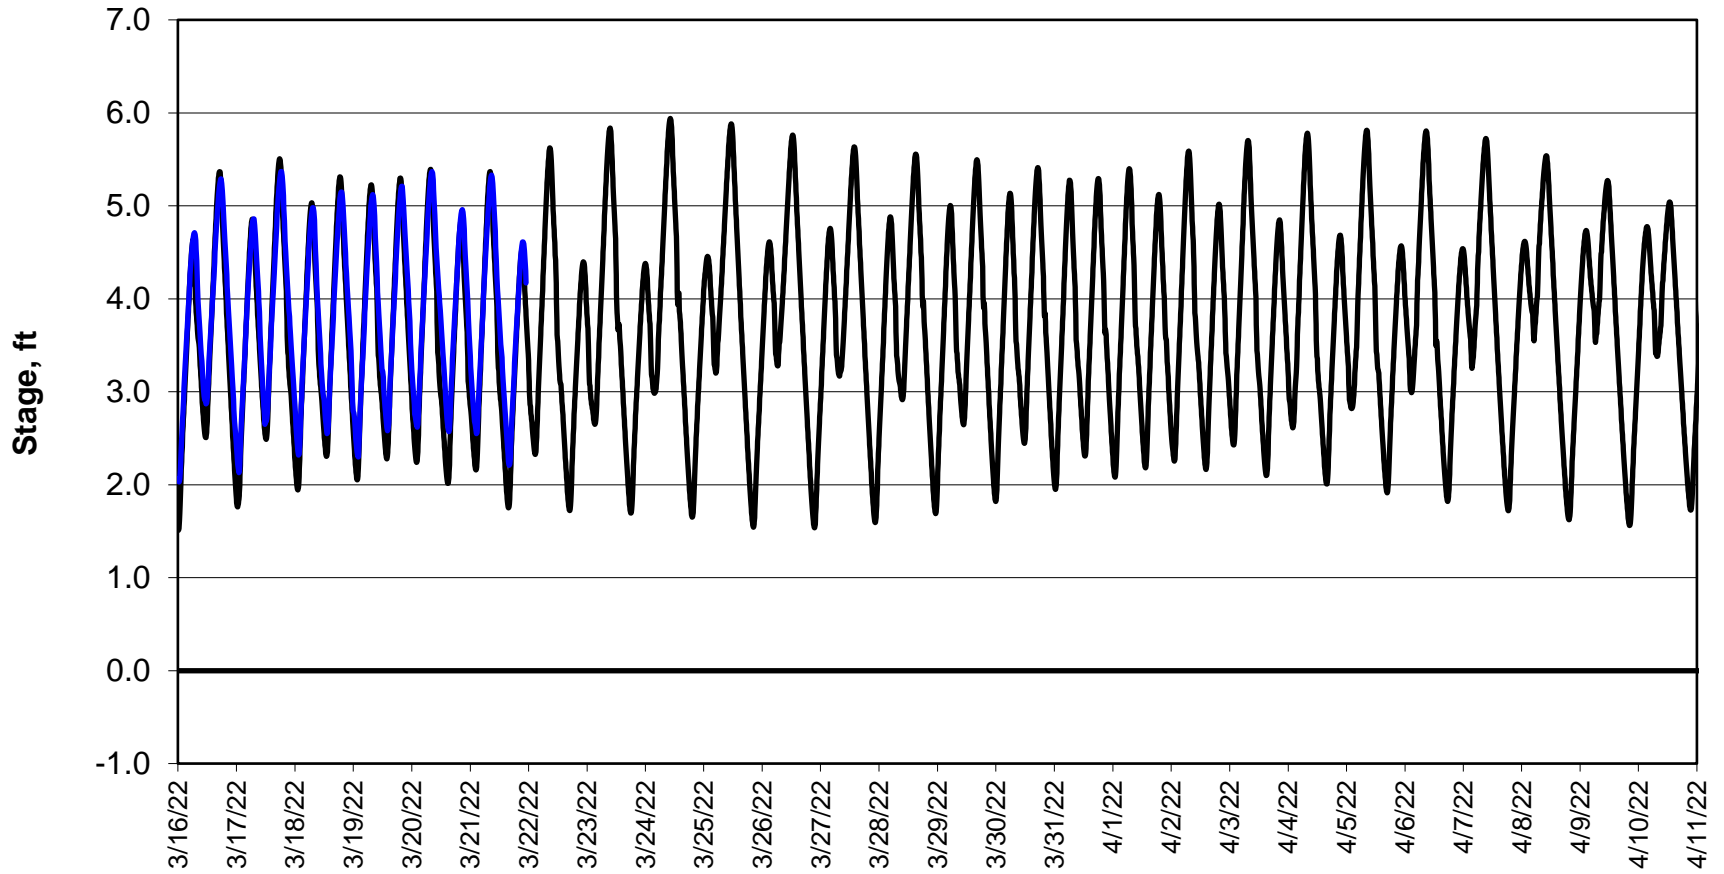

Forecasted Stage @ West of Union Island/Channel 218

Simulation Period 3/16/2022 thru 4/11/2022

Forecasted Stage Middle River @ Howard Road

Simulation Period 3/16/2022 thru 4/11/2022

Forecasted Stage @ Old River @ Tracy Road

Simulation Period 3/16/2022 thru 4/11/2022

Forecasted Stage @ Doughty Ct/Channel 205

Simulation Period 3/16/2022 thru 4/11/2022

Forecasted Stage @ East End of Grant Line Canal/Channel 204

Simulation Period 3/16/2022 thru 4/11/2022