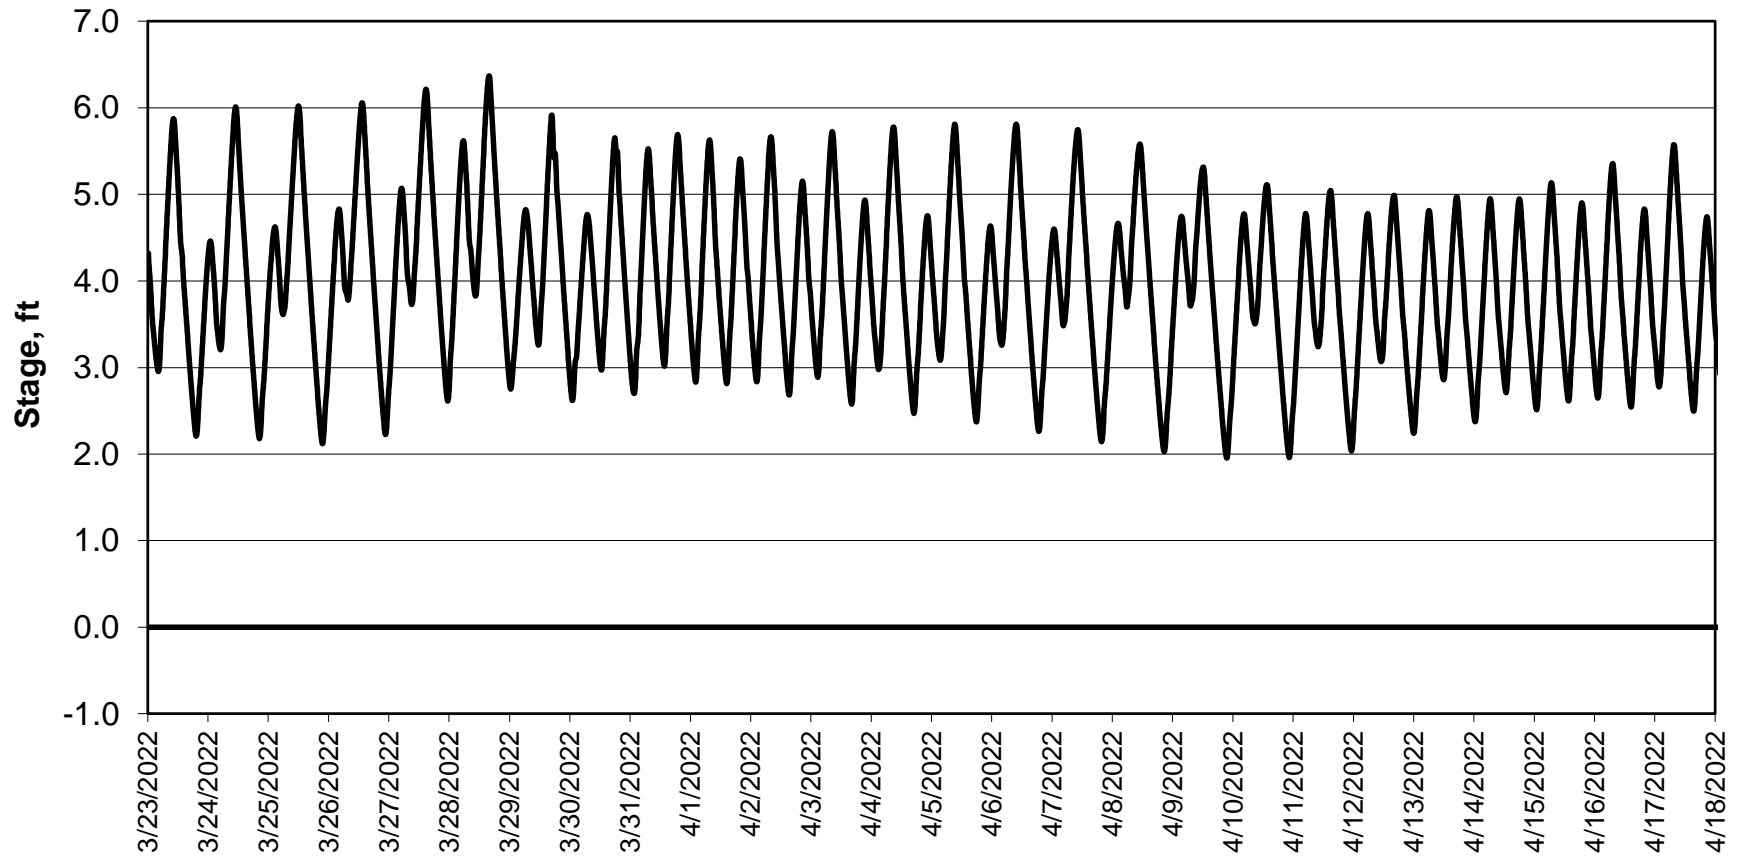

Simulation Period 3/23/2022 thru 4/18/2022

Forecasted Stage @ Doughty Ct/Channel 205

Simulation Period 3/23/2022 thru 4/18/2022

Forecasted Stage @ East End of Grant Line Canal/Channel 204

Simulation Period 3/23/2022 thru 4/18/2022