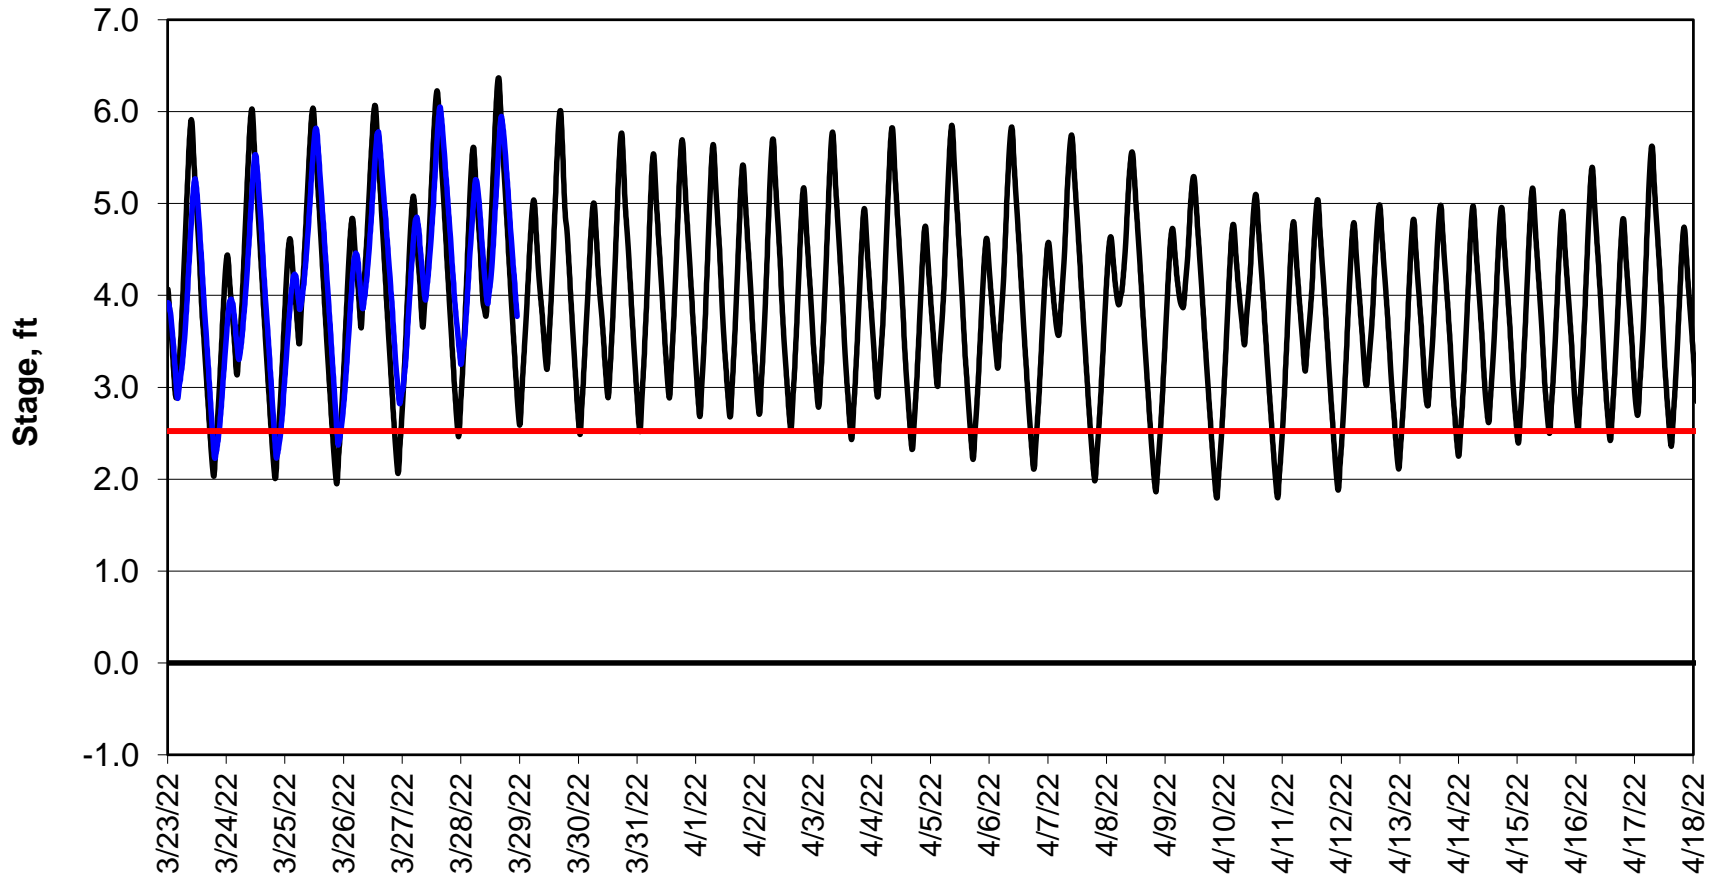

Forecasted Stage @ West of Union Island/Channel 218

Simulation Period 3/23/2022 thru 4/18/2022

Forecasted Stage Middle River @ Howard Road

Simulation Period 3/23/2022 thru 4/18/2022

Forecasted Stage @ Old River @ Tracy Road

Simulation Period 3/23/2022 thru 4/18/2022

Forecasted Stage @ Doughty Ct/Channel 205

Simulation Period 3/23/2022 thru 4/18/2022

Forecasted Stage @ East End of Grant Line Canal/Channel 204

Simulation Period 3/23/2022 thru 4/18/2022