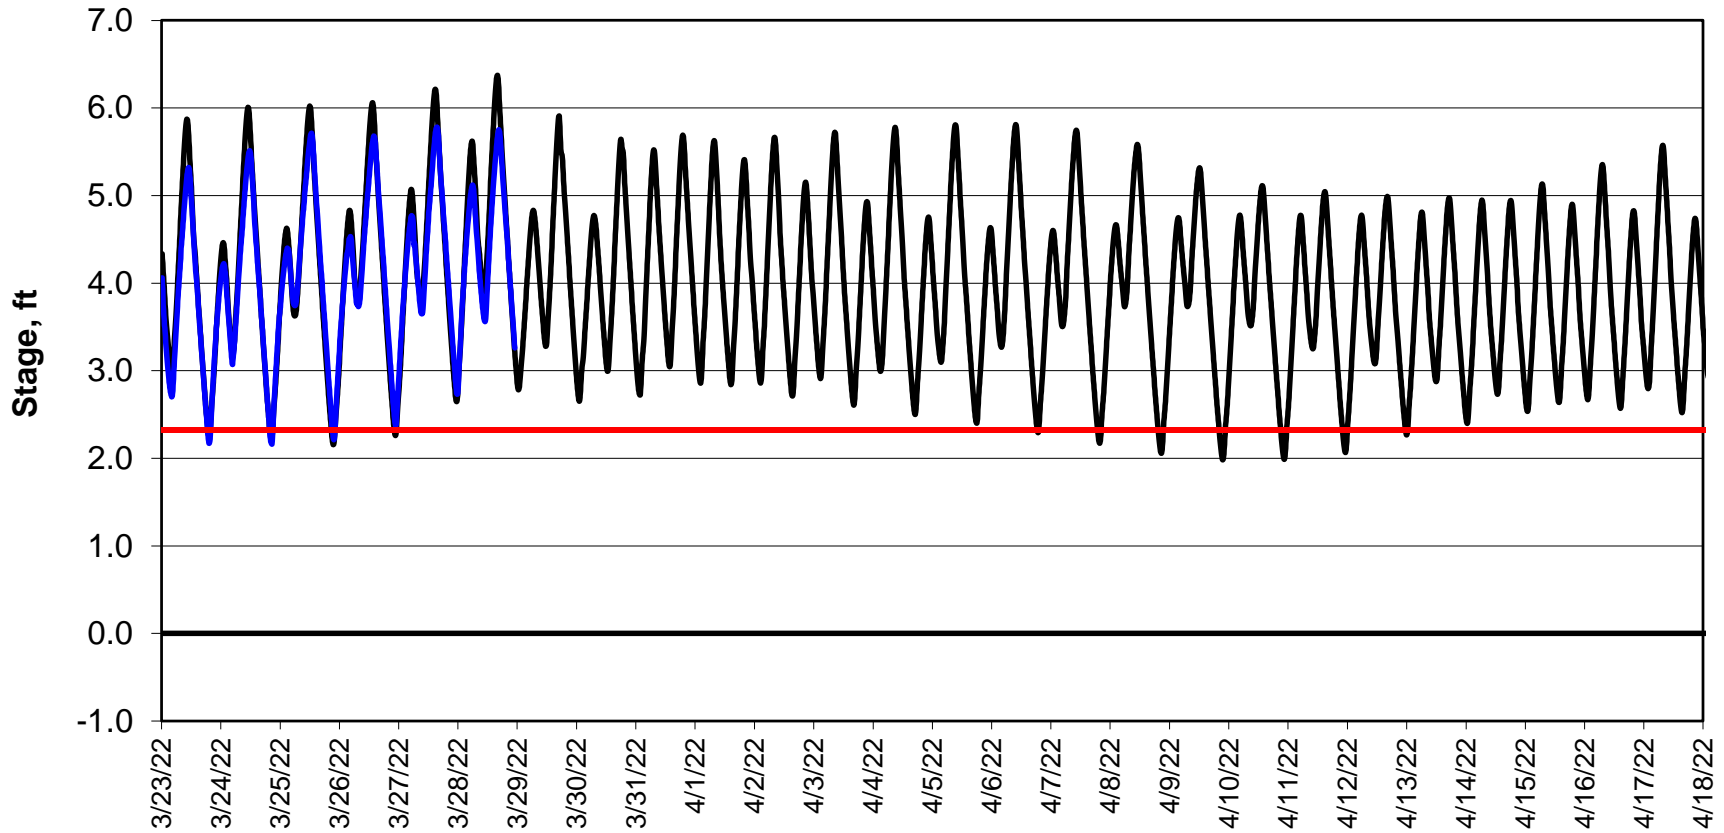

Forecasted Stage @ West of Union Island/Channel 218

Simulation Period 3/23/2022 thru 4/18/2022

Forecasted Stage Middle River @ Howard Road

Simulation Period 3/23/2022 thru 4/18/2022

Forecasted Stage @ Old River @ Tracy Road

Simulation Period 3/23/2022 thru 4/18/2022

Forecasted Stage @ Doughty Ct/Channel 205

Simulation Period 3/23/2022 thru 4/18/2022

Forecasted Stage @ East End of Grant Line Canal/Channel 204

Simulation Period 3/23/2022 thru 4/18/2022