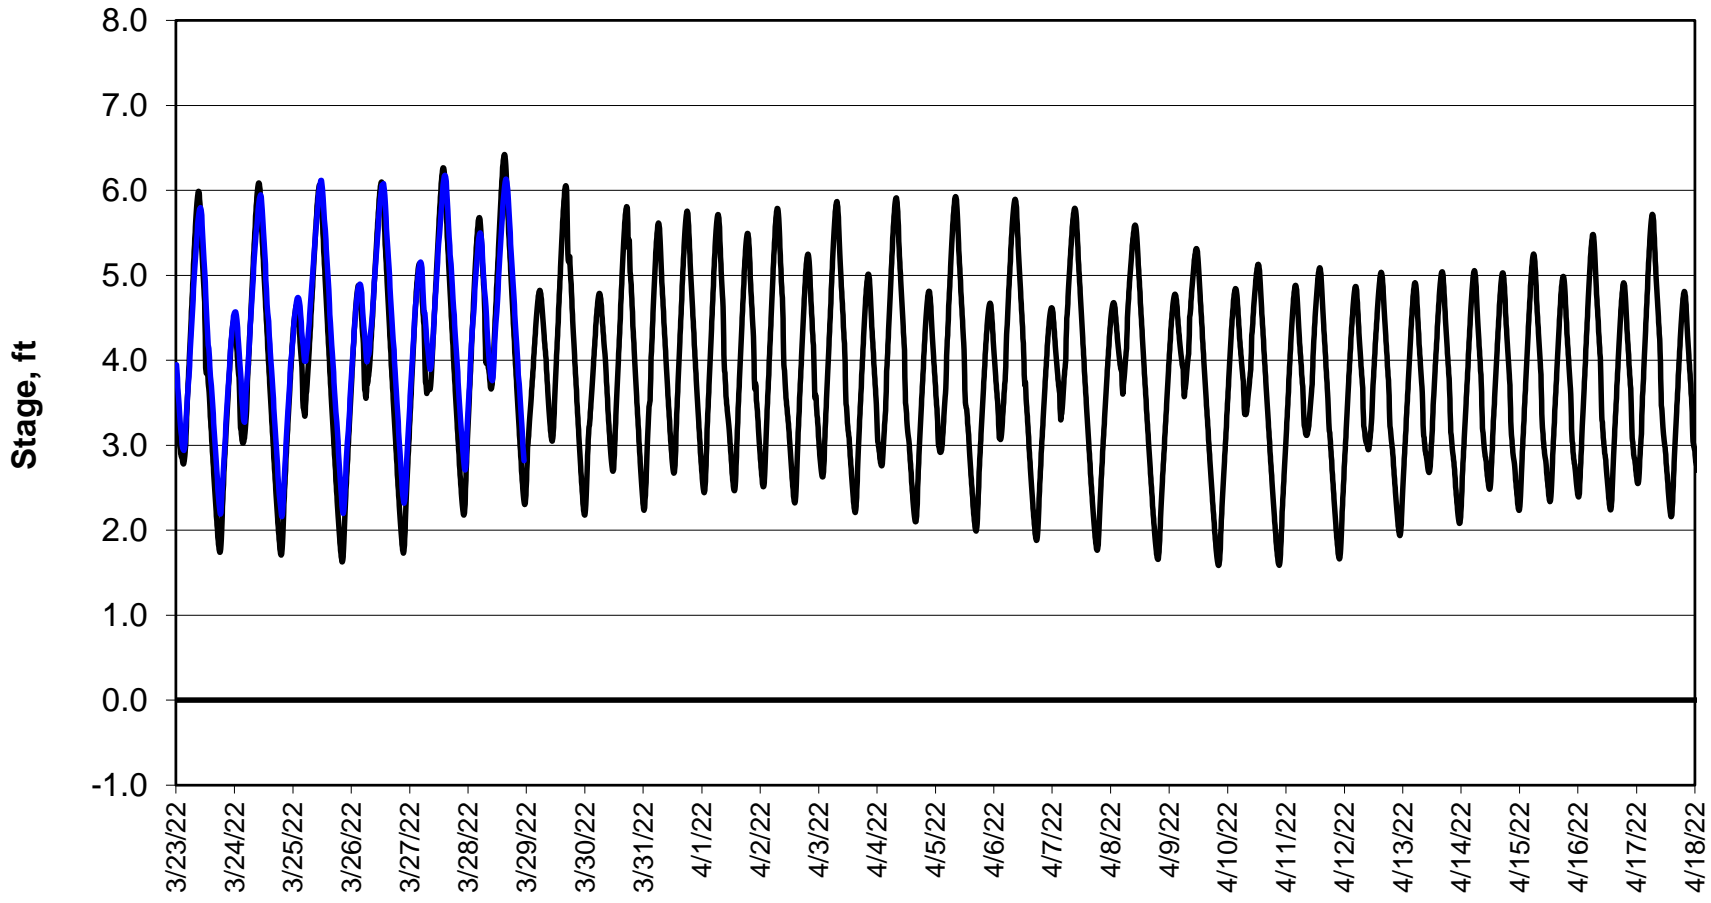

Forecasted Stage @ West of Union Island/Channel 218

Simulation Period 3/23/2022 thru 4/18/2022

Forecasted Stage Middle River @ Howard Road

Simulation Period 3/23/2022 thru 4/18/2022

Forecasted Stage @ Old River @ Tracy Road

Simulation Period 3/23/2022 thru 4/18/2022

Forecasted Stage @ Doughty Ct/Channel 205

Simulation Period 3/23/2022 thru 4/18/2022

Forecasted Stage @ East End of Grant Line Canal/Channel 204

Simulation Period 3/23/2022 thru 4/18/2022