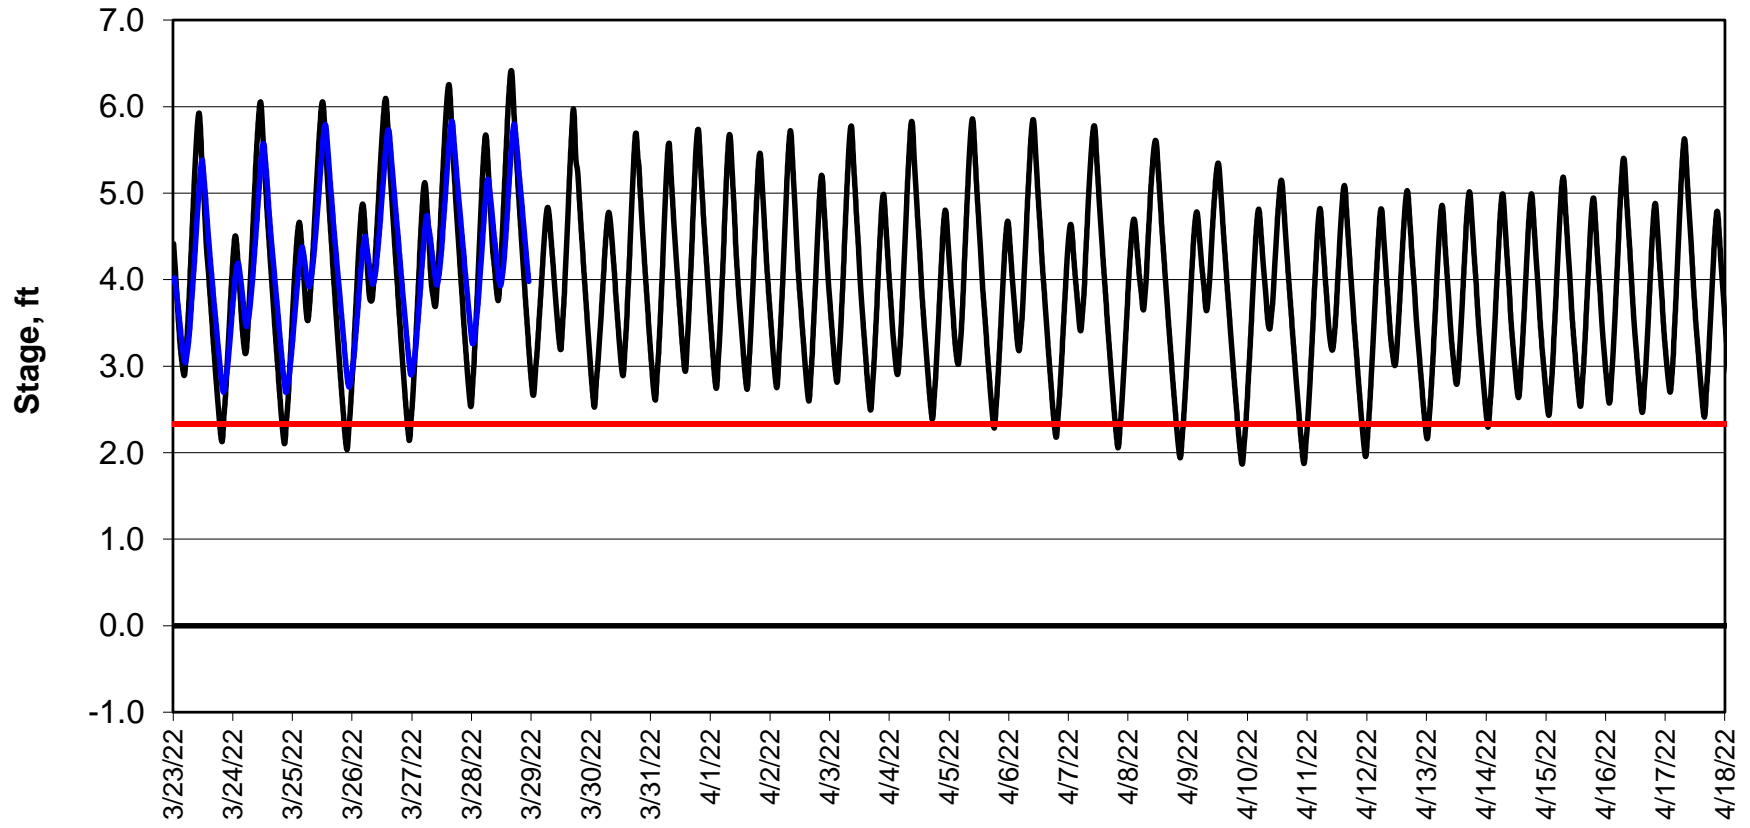

Forecasted Stage @ West of Union Island/Channel 218

Simulation Period 3/23/2022 thru 4/18/2022

Forecasted Stage Middle River @ Howard Road

Simulation Period 3/23/2022 thru 4/18/2022

Forecasted Stage @ Old River @ Tracy Road

Simulation Period 3/23/2022 thru 4/18/2022

Forecasted Stage @ Doughty Ct/Channel 205

Simulation Period 3/23/2022 thru 4/18/2022

Forecasted Stage @ East End of Grant Line Canal/Channel 204

Simulation Period 3/23/2022 thru 4/18/2022